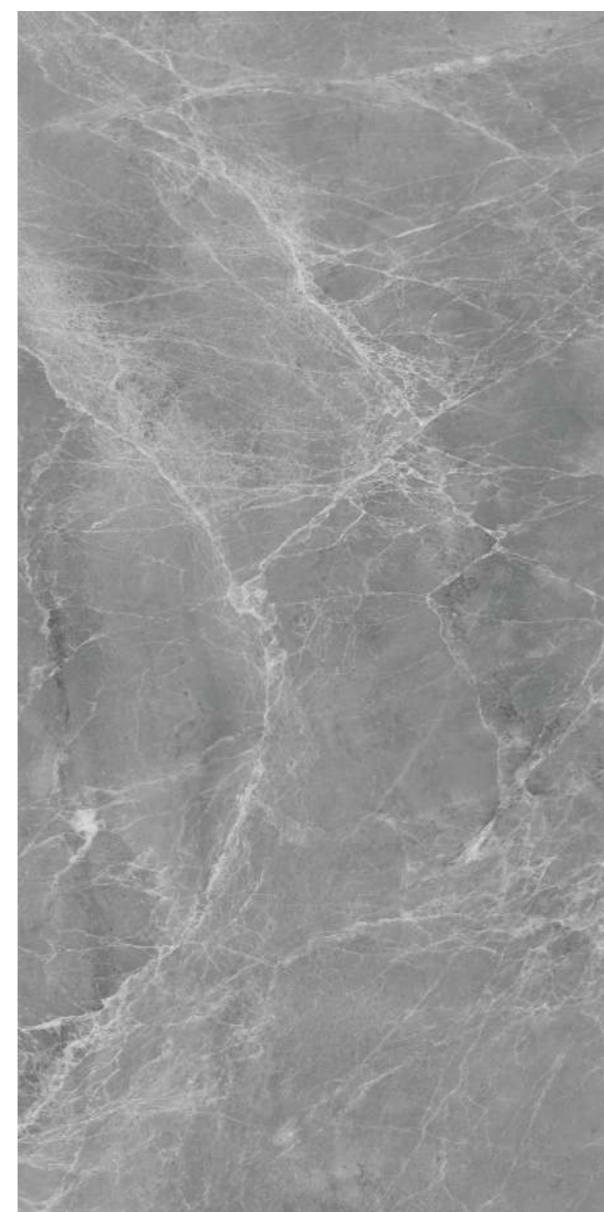

RANDOM- 05

PGVT MARBAL 600X1200MM

LUMINA BEIGE

LUMINA BIANCO

RANDOM- 05

LUMINA GREY

RANDOM- 05

Glossy  
SERIES