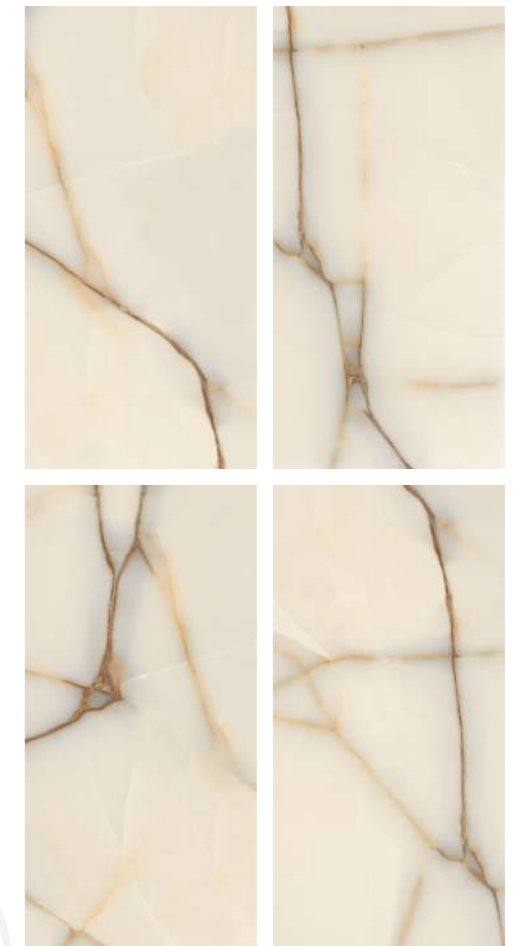

**Glossy**  
SERIES

PGVT MARBAL 600X1200MM

VENEZIA BEIGE

ZED ONYX GREY

RANDOM- 05

ZED ONYX BEIGE

RANDOM- 05

PGVT MARBAL 600X1200MM