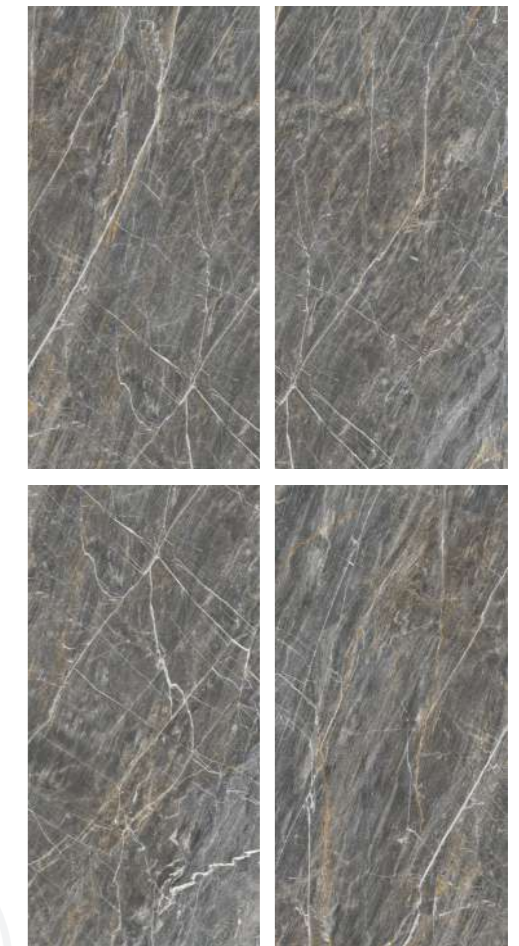

PGVT MARBAL 600X1200MM

PORINO GREY

PULPIS IVORY

RANDOM- 05

RISCAL MULTY

RANDOM- 05

**Glossy**  
SERIES

PGVT MARBAL 600X1200MM