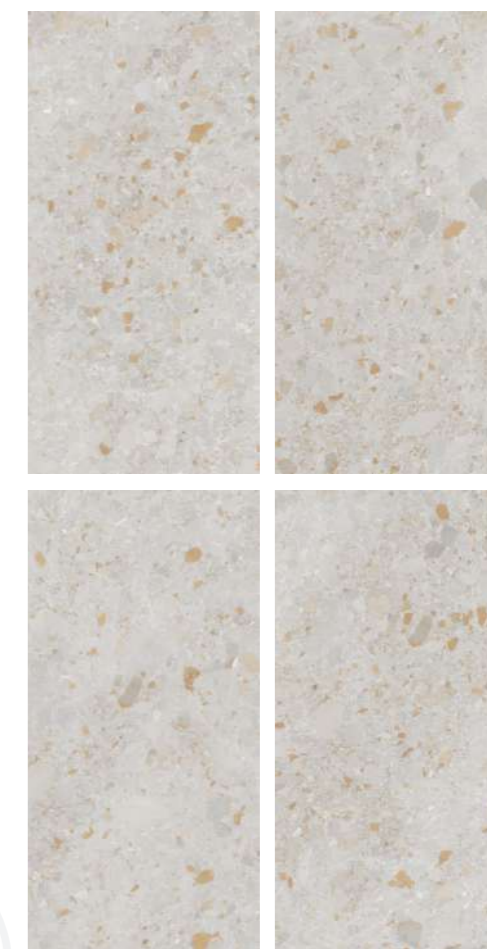

PGVT MARBAL 600X1200MM

CLOUD ONYX BEIGE

CORAL STONE BEIGE

RANDOM- 05

CORAL STONE GREY

RANDOM- 05

PGVT MARBAL 600X1200MM

CORAL STONE BEIGE