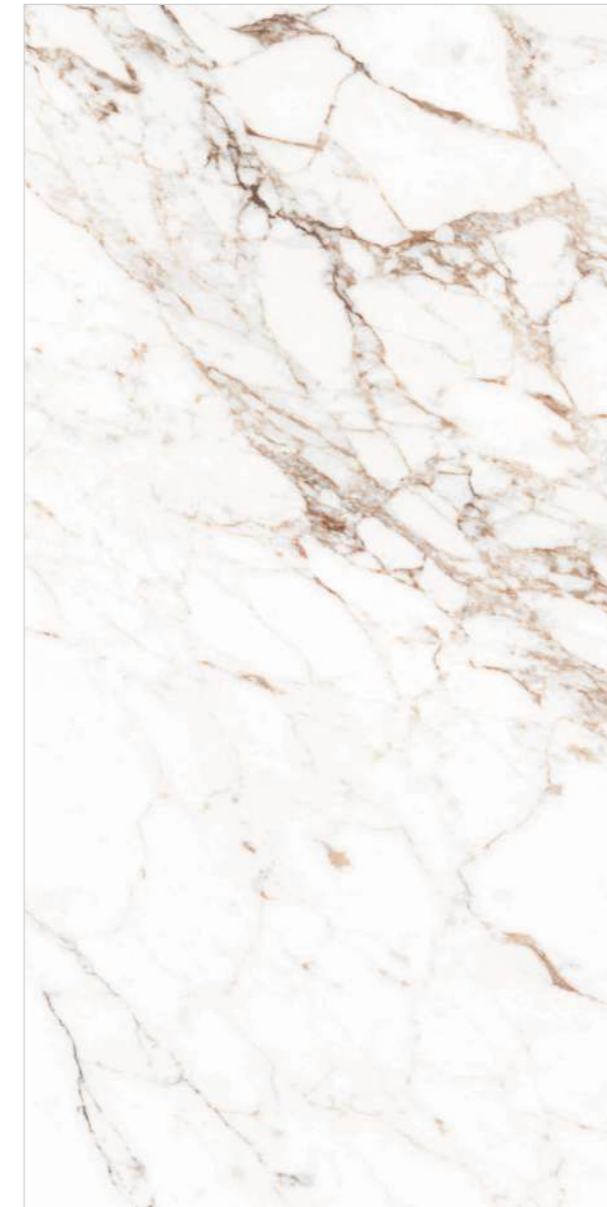

CLOUD ONYX BEIGE

RANDOM- 04

Glossy  
SERIES

PGVT MARBAL 600X1200MM

CLOUD ONYX BEIGE

CAPPUCINO ONYX

RANDOM- 05

CLOUD ONYX BEIGE