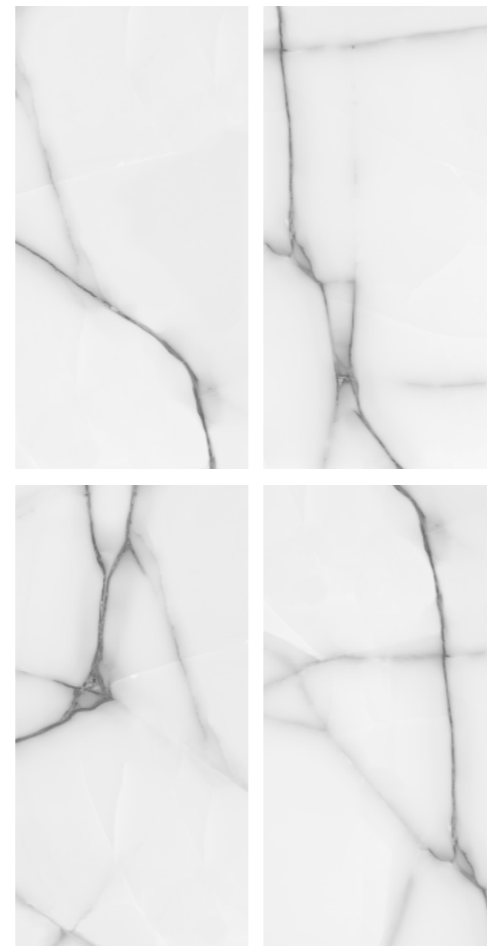

**Glossy**  
SERIES

PGVT MARBAL 600X1200MM

VENEZIA BEIGE

ZED ONYX GREY

RANDOM- 05

ZED ONYX BEIGE

RANDOM- 05

PGVT MARBAL 600X1200MM