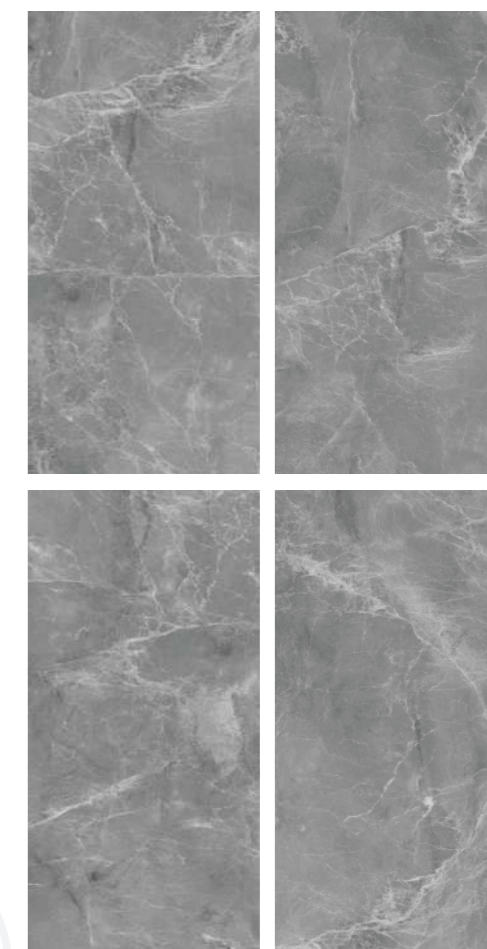

RANDOM- 05

PGVT MARBAL 600X1200MM

LUMINA BEIGE

LUMINA BIANCO

RANDOM- 05

LUMINA GREY

RANDOM- 05

Glossy  
SERIES