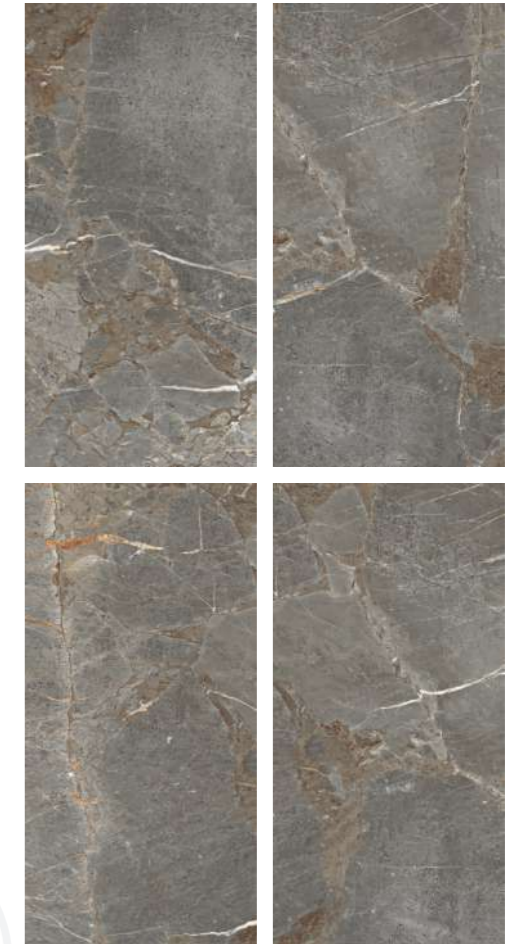

ONYX CLOUDY

RANDOM- 05

PGVT MARBAL 600X1200MM

ONYX CLOUDY

ONYX MULTY GREY

RANDOM- 05

OCEAN GOLDEN

RANDOM- 05