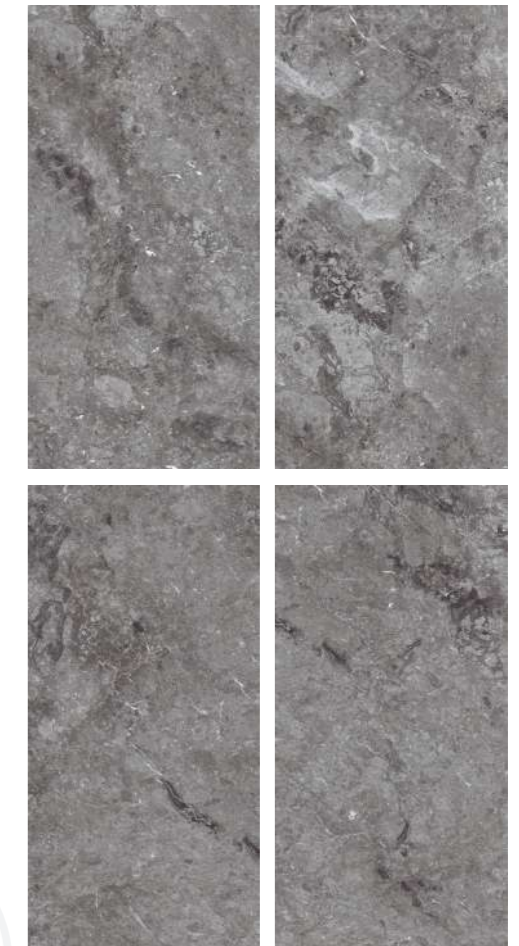

RANDOM- 04

Glossy  
SERIES

PGVT MARBAL 600X1200MM

CLOUD ONYX BEIGE

CASTANO BROWN

RANDOM- 05

CASTANO GRIS

RANDOM- 04