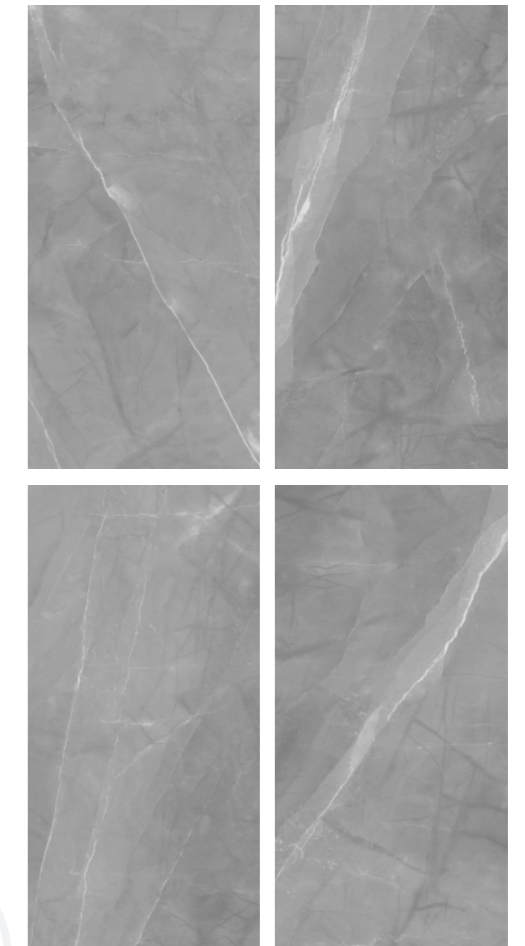

LIMONE BIANCO

MARMO BIANCO

RANDOM- 04

MARMO GREY

RANDOM- 04

Glossy  
SERIES

PGVT MARBAL 600X1200MM

MARMO GREY