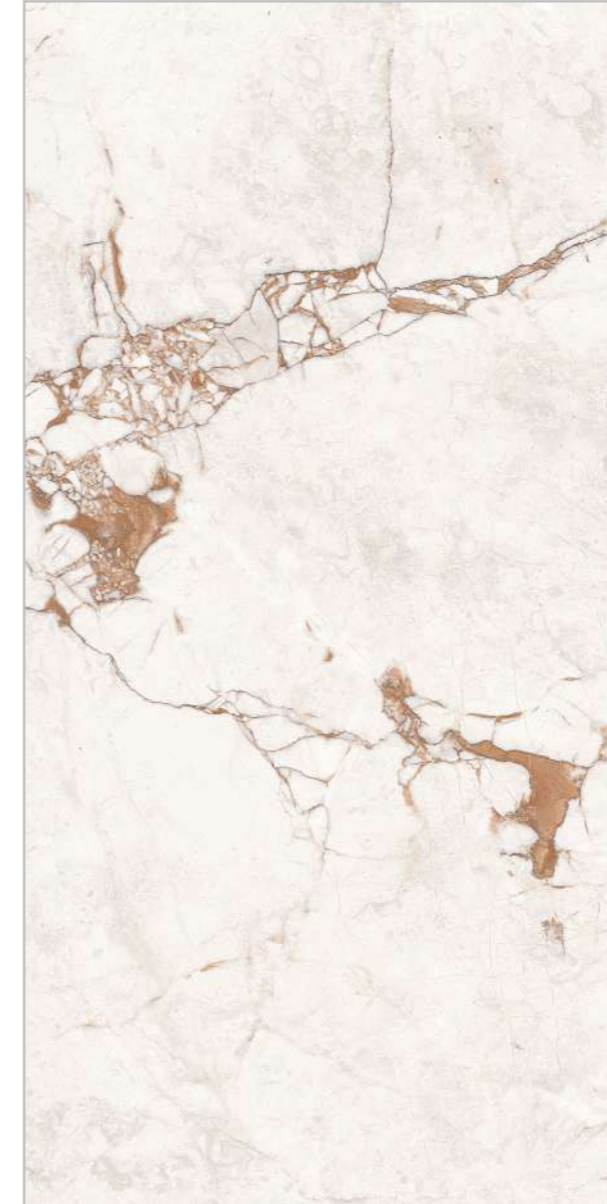

RANDOM- 03

RIVER SILVER

RANDOM- 03

Glossy  
SERIES

PGVT MARBAL 600X1200MM

RIVER GREY

ROSALIA BEIGE

RANDOM- 05