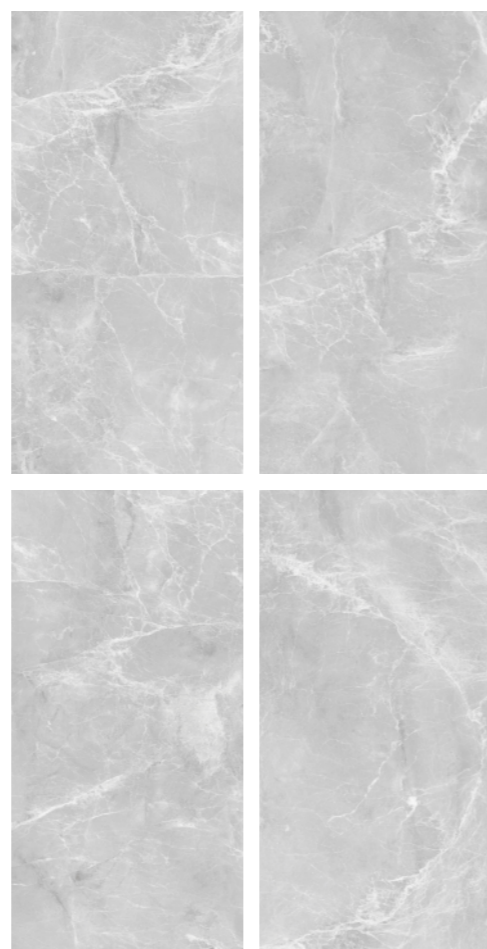

RANDOM- 05

PGVT MARBAL 600X1200MM

LUMINA BEIGE

LUMINA BIANCO

RANDOM- 05

LUMINA GREY

RANDOM- 05

Glossy  
SERIES