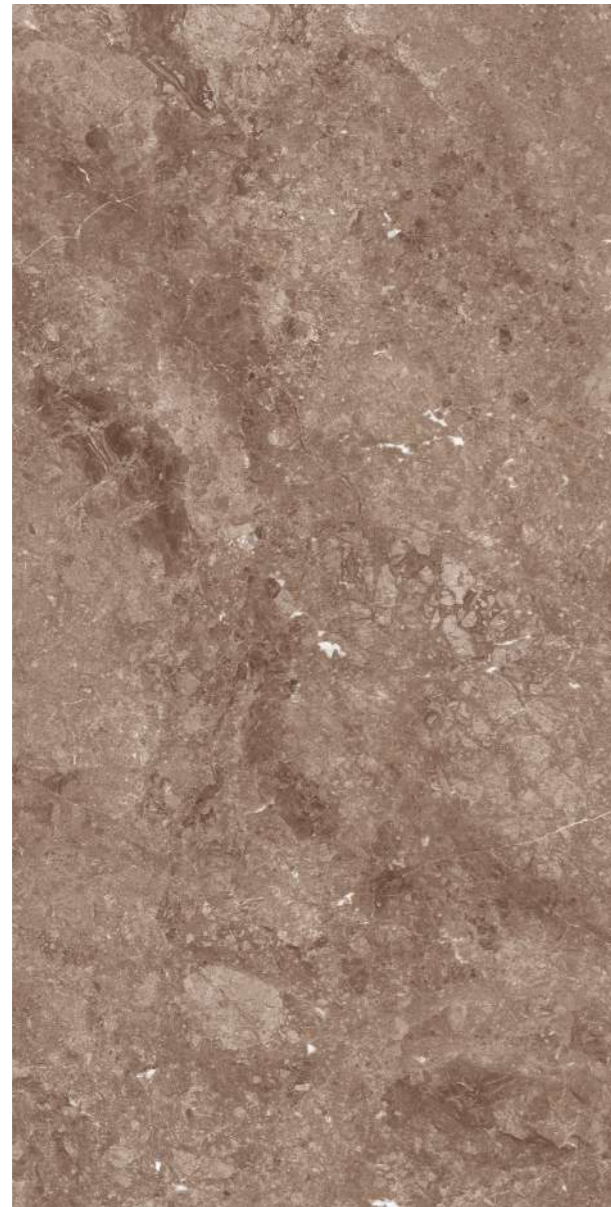

CASTANO BROWN