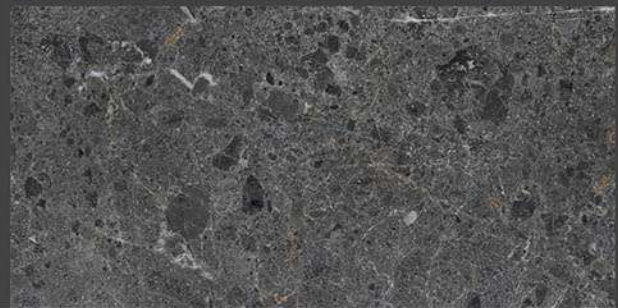

LAVA

RANDOM FACES - 4

-  Low Water Absorption
-  Frost Resistant
-  Chemical Resistant
-  Stain Resistance
-  Zero Maintenance
-  Easy to Clean

High Gloss
COLLECTION

600 x 1200 mm
GLAZED VITRIFIED TILES

IMPERA GRIS