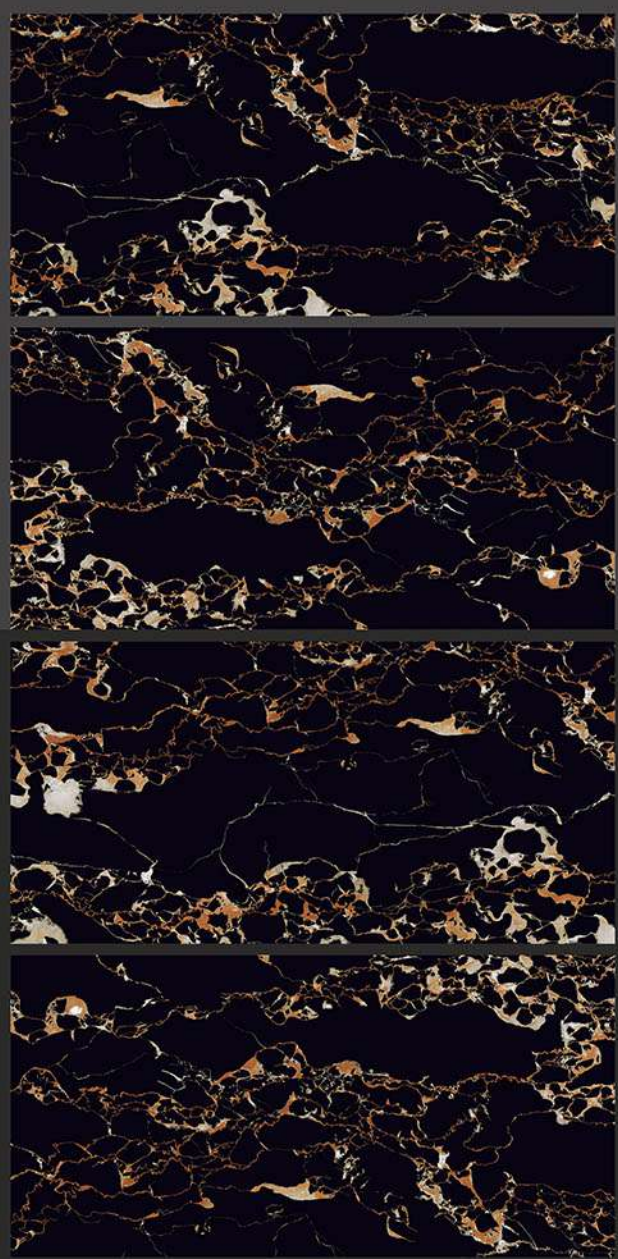

POTRO NERO

RANDOM FACES - 3

- Low Water Absorption
- Frost Resistant
- Chemical Resistant
- Stain Resistance
- Zero Maintenance
- Easy to Clean