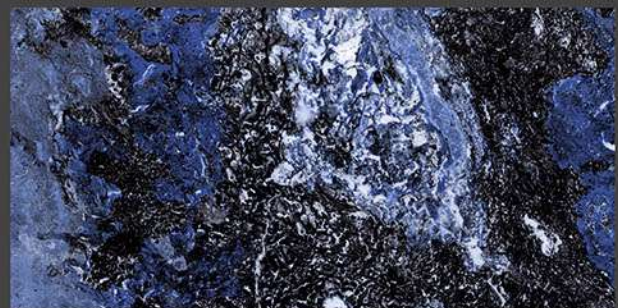

Zero
Maintenance

Easy to
Clean

High Gloss

COLLECTION

600 x 1200 mm
GLAZED VITRIFIED TILES

BELARUS BLUE

RANDOM FACES - 4

-  Low Water Absorption
-  Frost Resistant
-  Chemical Resistant
-  Stain Resistance
-  Zero Maintenance
-  Easy to Clean