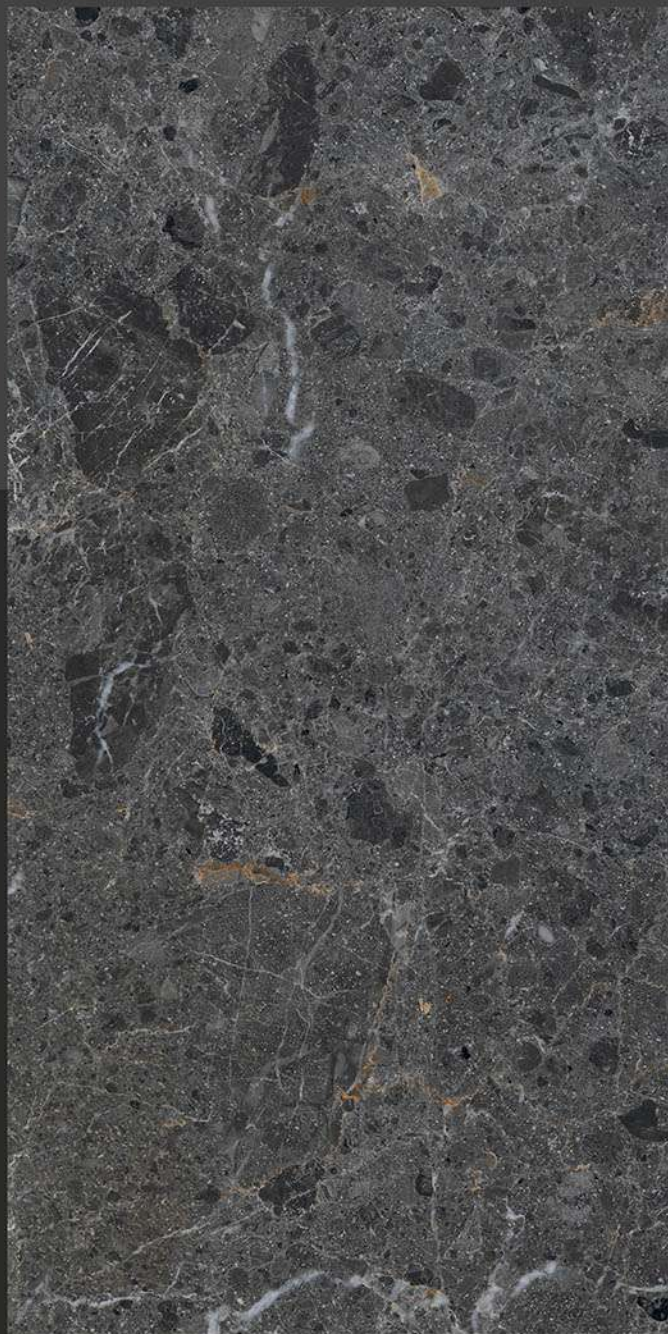

LAVA

RANDOM FACES - 4

-  Low Water Absorption
-  Frost Resistant
-  Chemical Resistant
-  Stain Resistance
-  Zero Maintenance
-  Easy to Clean

High Gloss
COLLECTION

600 x 1200 mm
GLAZED VITRIFIED TILES

IMPERA GRIS