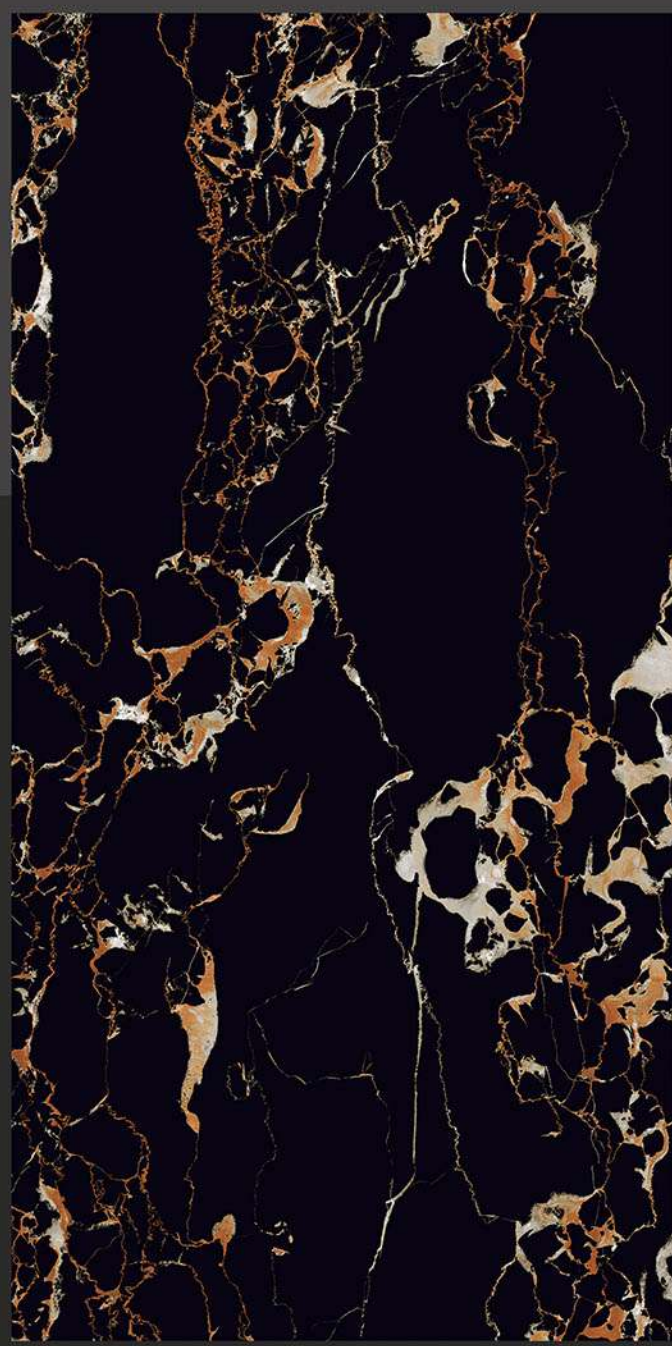

POTRO NERO

RANDOM FACES - 3

- Low Water Absorption
- Frost Resistant
- Chemical Resistant
- Stain Resistance
- Zero Maintenance
- Easy to Clean