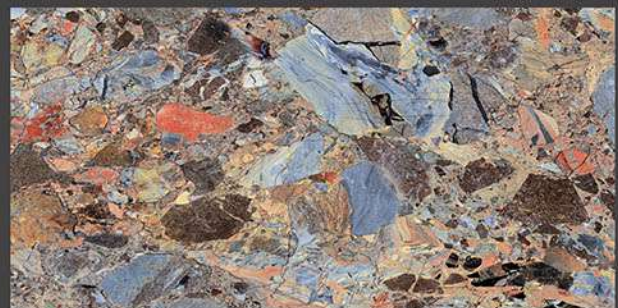

RIVER STONE

RANDOM FACES - 4

- Low Water Absorption
- Frost Resistant
- Chemical Resistant
- Stain Resistance
- Zero Maintenance
- Easy to Clean