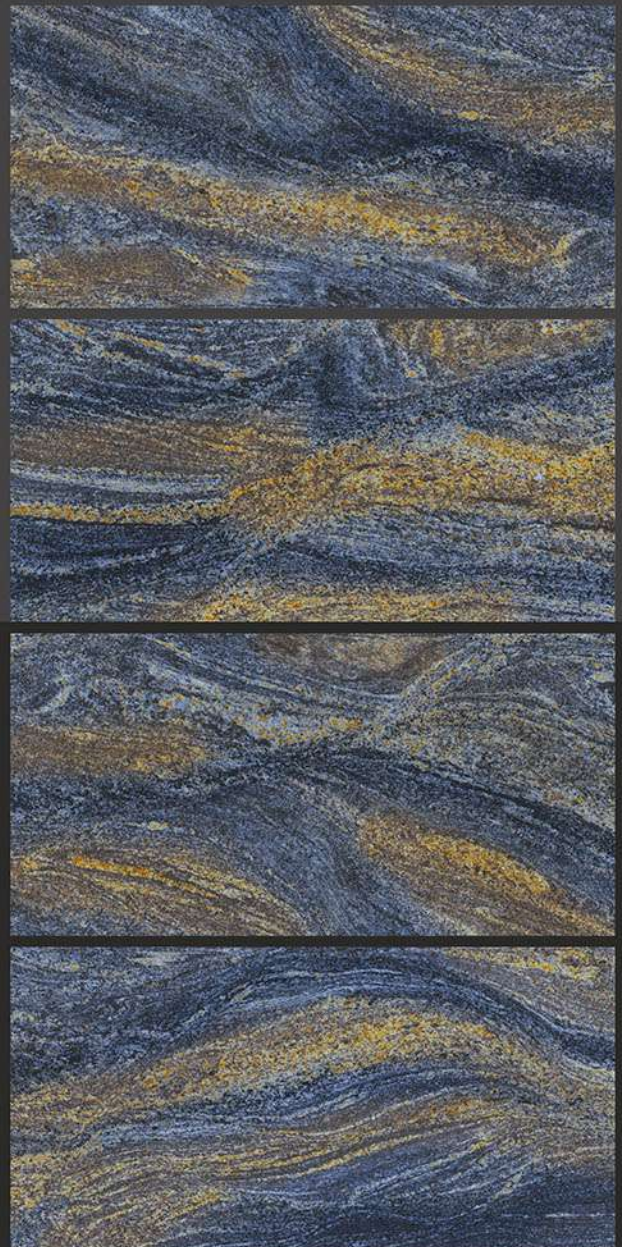

GRANITI GIALLO

RANDOM FACES - 4

- Low Water Absorption
- Frost Resistant
- Chemical Resistant
- Stain Resistance
- Zero Maintenance
- Easy to Clean