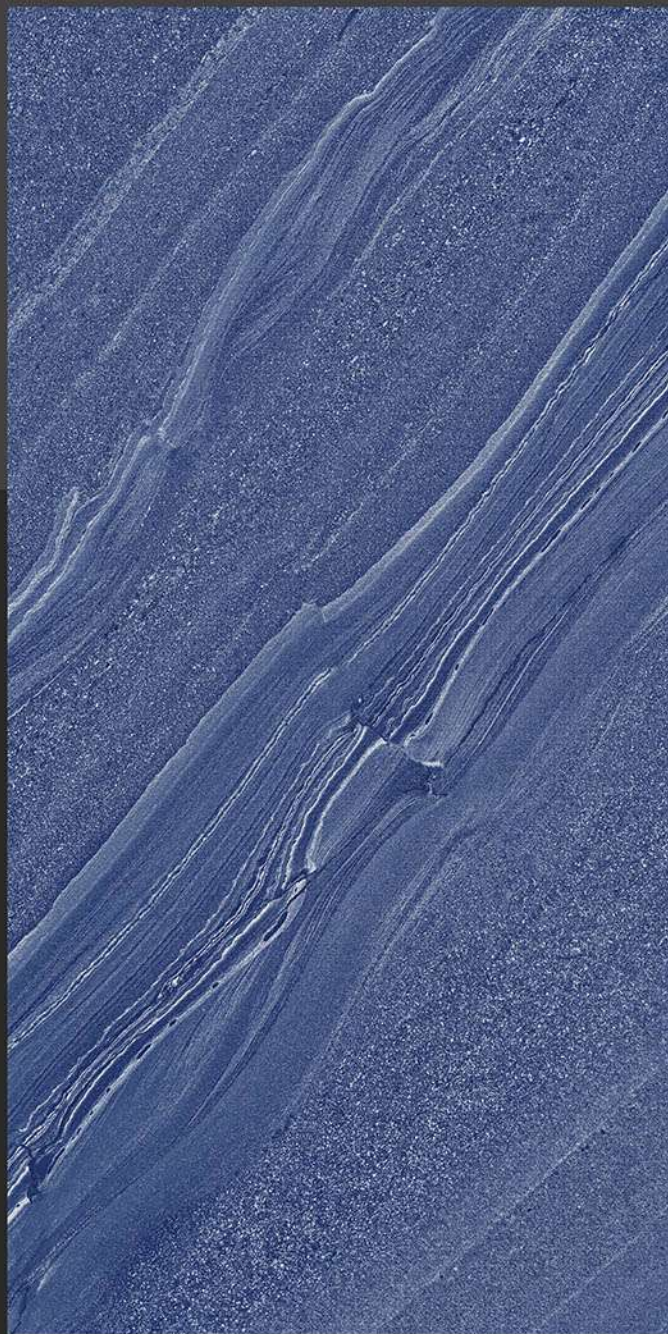

VIVANTO BLUE

RANDOM FACES - 4

- Low Water Absorption
- Frost Resistant
- Chemical Resistant
- Stain Resistance
- Zero Maintenance
- Easy to Clean