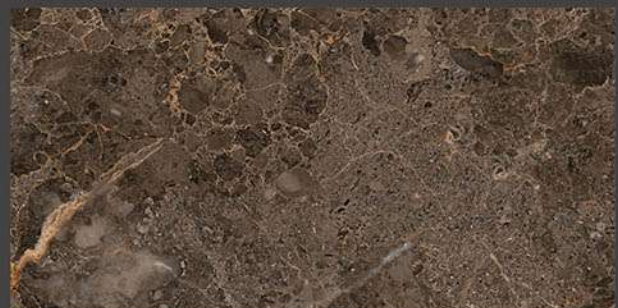

RANDOM FACES - 4

-  Low Water Absorption
-  Frost Resistant
-  Chemical Resistant
-  Stain Resistance
-  Zero Maintenance
-  Easy to Clean

High Gloss
COLLECTION

600 x 1200 mm
GLAZED VITRIFIED TILES

EMPERADOR DARK