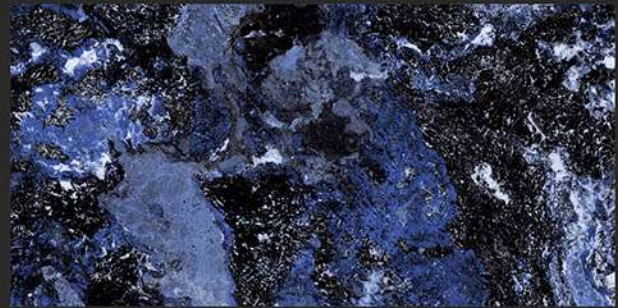

Zero
Maintenance

Easy to
Clean

High Gloss

COLLECTION

600 x 1200 mm
GLAZED VITRIFIED TILES

BELARUS BLUE

RANDOM FACES - 4

-  Low Water Absorption
-  Frost Resistant
-  Chemical Resistant
-  Stain Resistance
-  Zero Maintenance
-  Easy to Clean