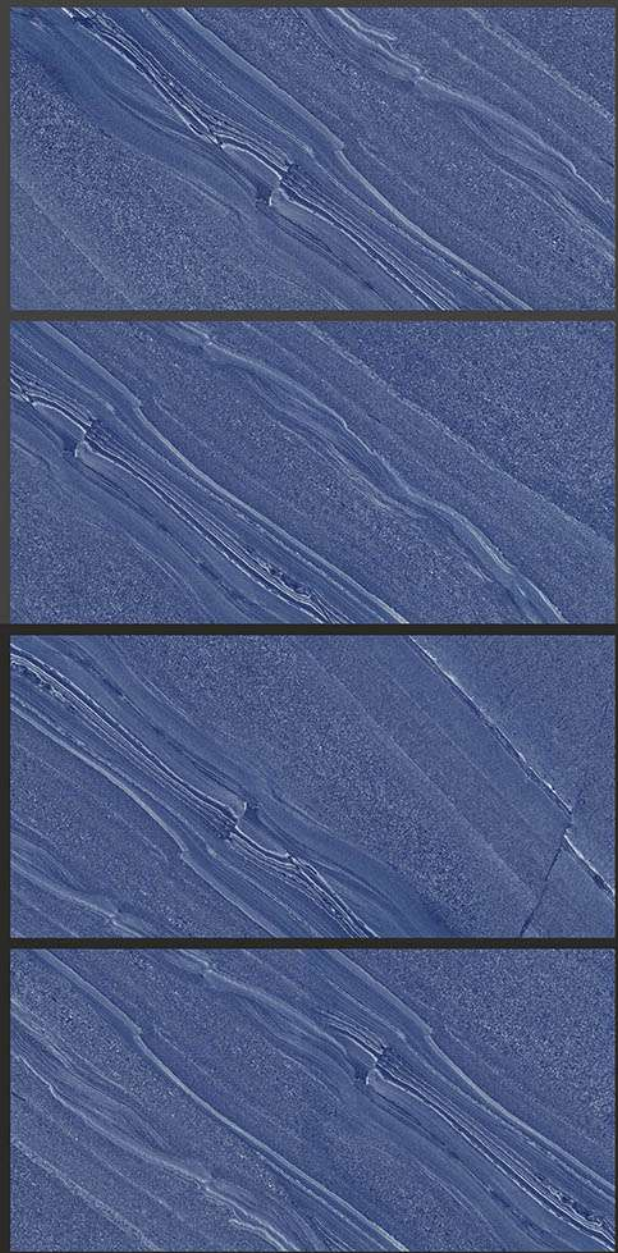

VIVANTO BLUE

RANDOM FACES - 4

- Low Water Absorption
- Frost Resistant
- Chemical Resistant
- Stain Resistance
- Zero Maintenance
- Easy to Clean