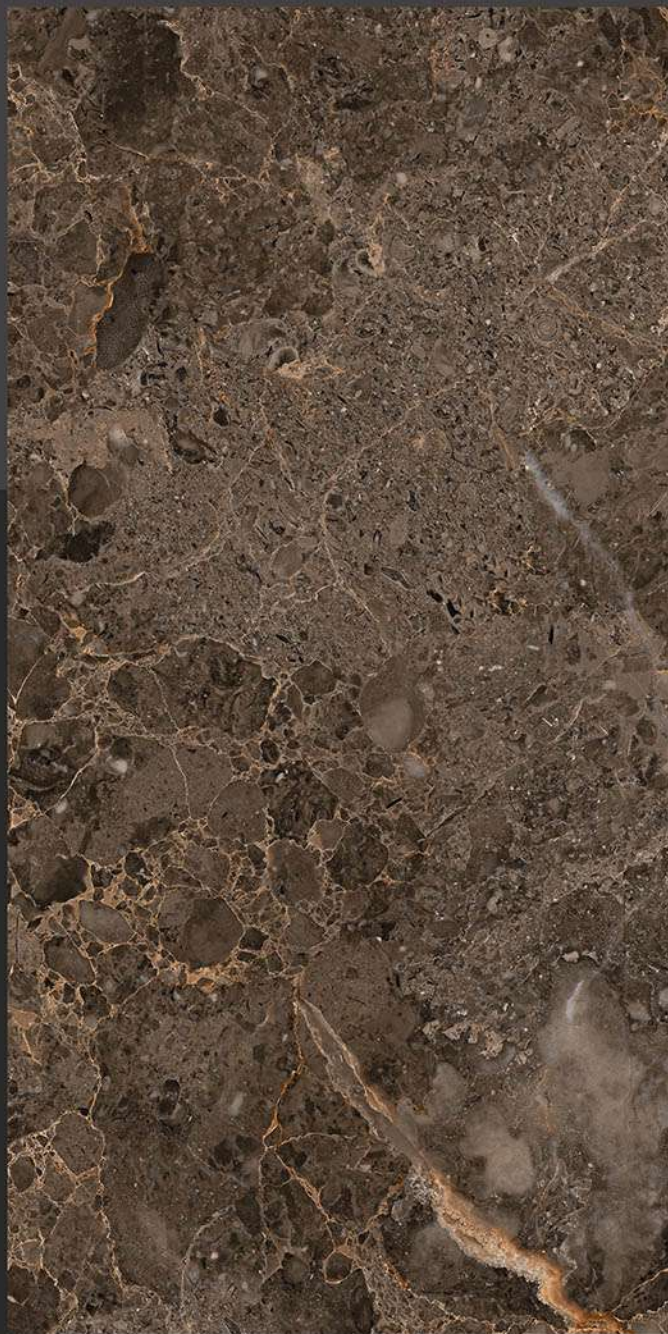

RANDOM FACES - 4

-  Low Water Absorption
-  Frost Resistant
-  Chemical Resistant
-  Stain Resistance
-  Zero Maintenance
-  Easy to Clean

High Gloss
COLLECTION

600 x 1200 mm
GLAZED VITRIFIED TILES

EMPERADOR DARK