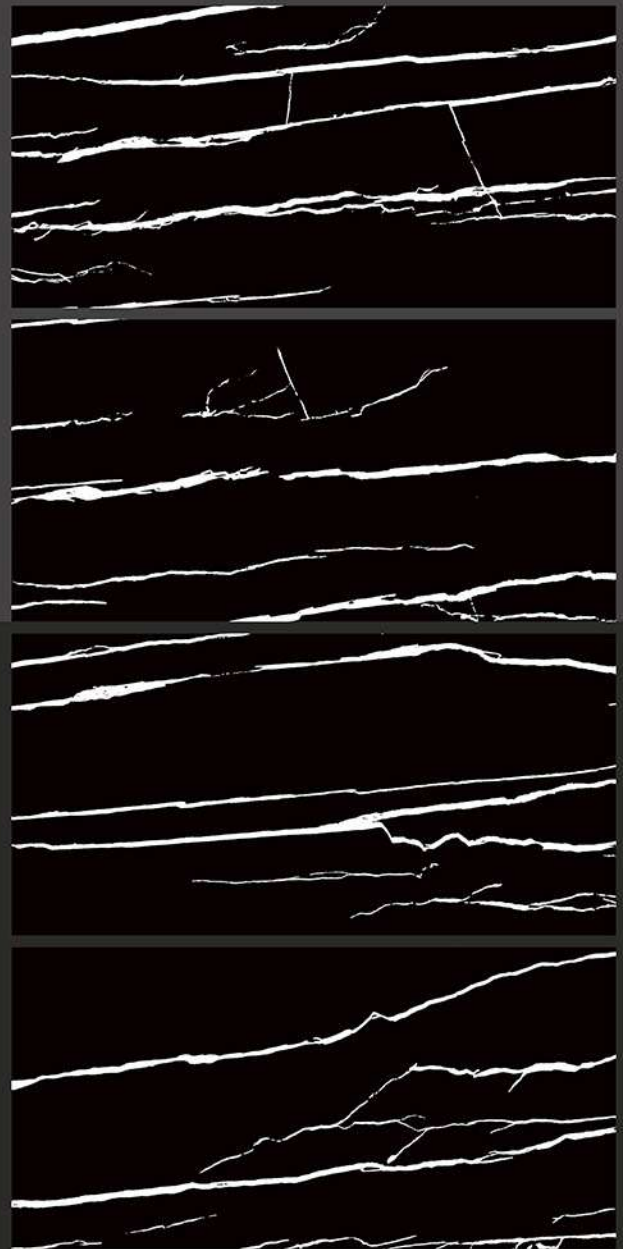

ARGENTINA WHITE

RANDOM FACES - 4

Low Water
Absorption

Frost
Resistant

Chemical
Resistant

Stain
Resistance

Zero
Maintenance

Easy to
Clean