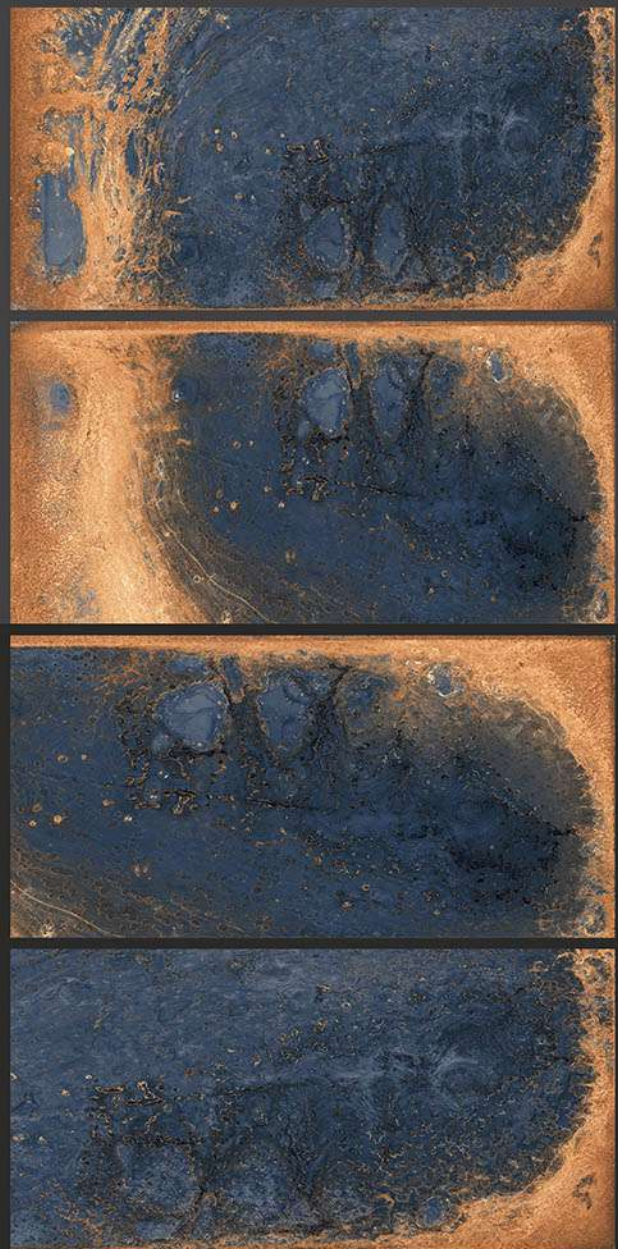

LAVA

RANDOM FACES - 4

-  Low Water Absorption
-  Frost Resistant
-  Chemical Resistant
-  Stain Resistance
-  Zero Maintenance
-  Easy to Clean

High Gloss
COLLECTION

600 x 1200 mm
GLAZED VITRIFIED TILES

IMPERA GRIS