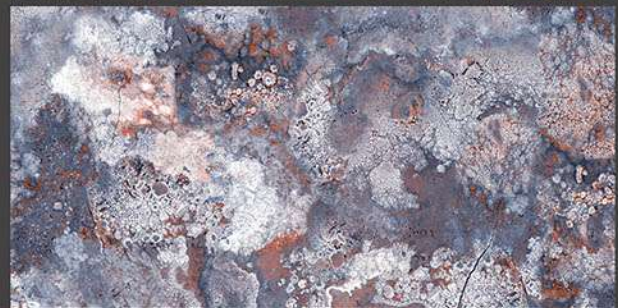

VERMONT

RANDOM FACES - 4

- Low Water Absorption
- Frost Resistant
- Chemical Resistant
- Stain Resistance
- Zero Maintenance
- Easy to Clean