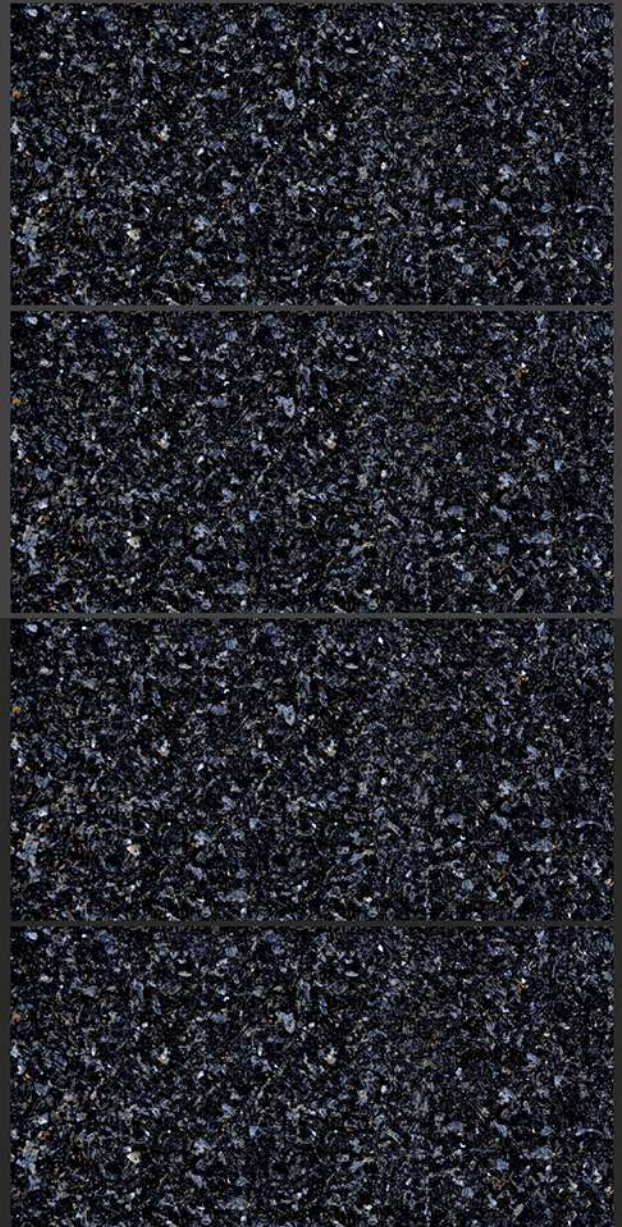

High Gloss

COLLECTION

600 x 1200 mm
GLAZED VITRIFIED TILES

BLUE PEARL

Low Water
Absorption

Frost
Resistant

Chemical
Resistant

Stain
Resistance

Zero
Maintenance

Easy to
Clean