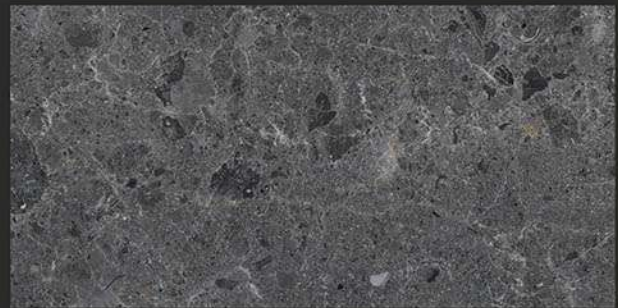

LAVA

RANDOM FACES - 4

-  Low Water Absorption
-  Frost Resistant
-  Chemical Resistant
-  Stain Resistance
-  Zero Maintenance
-  Easy to Clean

High Gloss
COLLECTION

600 x 1200 mm
GLAZED VITRIFIED TILES

IMPERA GRIS