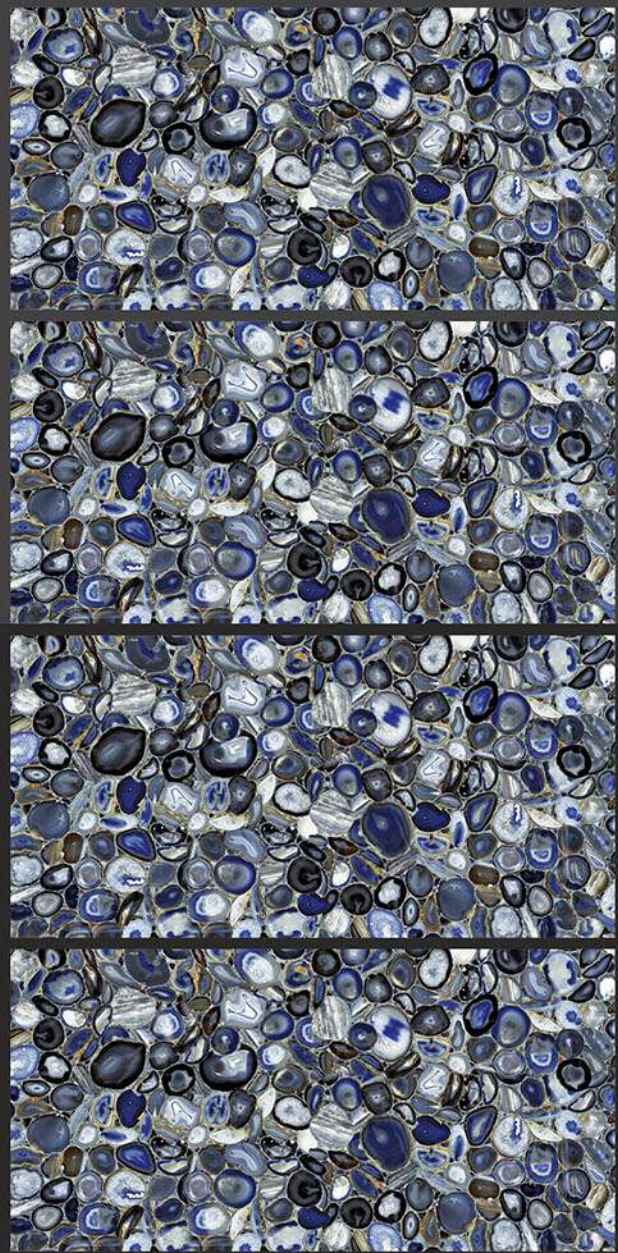

PEBBLES BLUE

RANDOM FACES - 1

- Low Water Absorption
- Frost Resistant
- Chemical Resistant
- Stain Resistance
- Zero Maintenance
- Easy to Clean