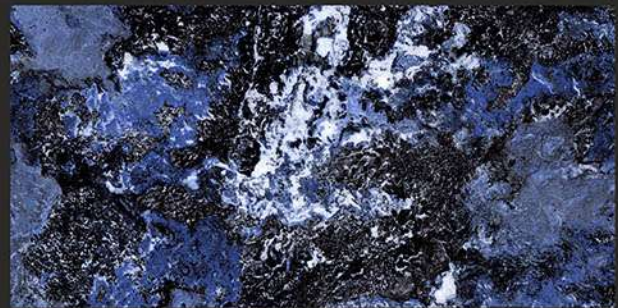

Zero
Maintenance

Easy to
Clean

High Gloss

COLLECTION

600 x 1200 mm
GLAZED VITRIFIED TILES

BELARUS BLUE

RANDOM FACES - 4

-  Low Water Absorption
-  Frost Resistant
-  Chemical Resistant
-  Stain Resistance
-  Zero Maintenance
-  Easy to Clean