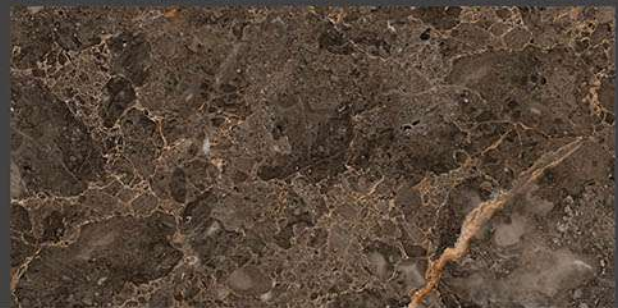

RANDOM FACES - 4

-  Low Water Absorption
-  Frost Resistant
-  Chemical Resistant
-  Stain Resistance
-  Zero Maintenance
-  Easy to Clean

High Gloss
COLLECTION

600 x 1200 mm
GLAZED VITRIFIED TILES

EMPERADOR DARK