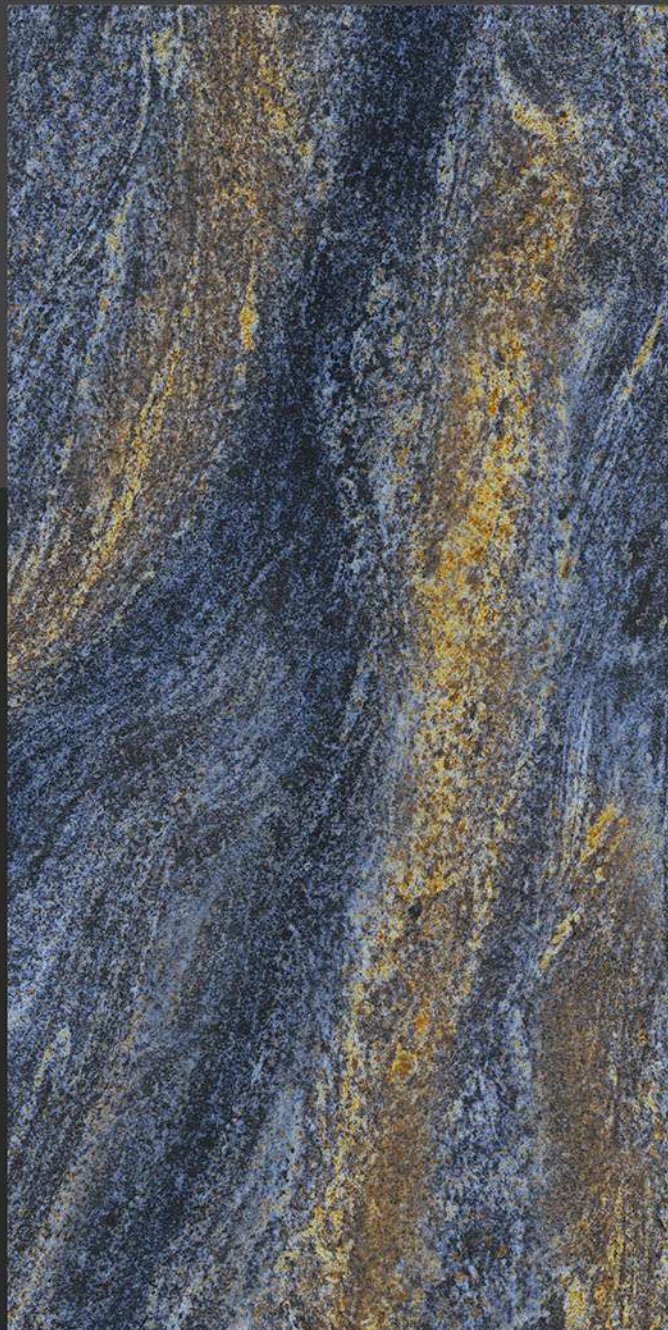

GRANITI GIALLO

RANDOM FACES - 4

- Low Water Absorption
- Frost Resistant
- Chemical Resistant
- Stain Resistance
- Zero Maintenance
- Easy to Clean