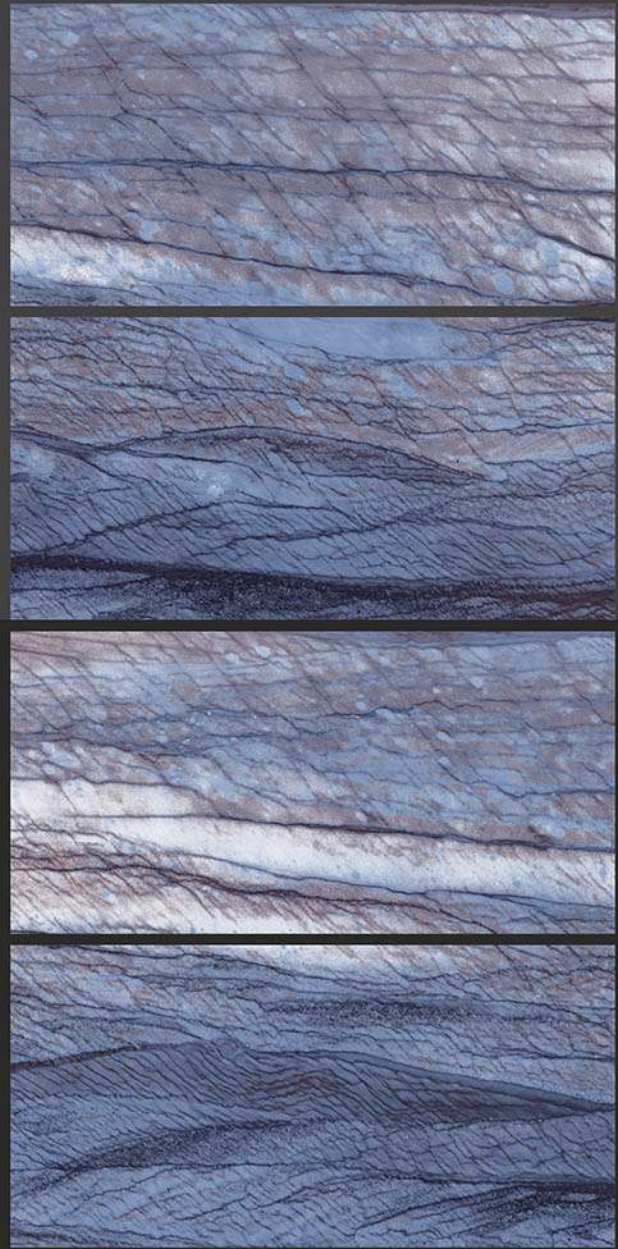

VANEZUELA

RANDOM FACES - 4

- Low Water Absorption
- Frost Resistant
- Chemical Resistant
- Stain Resistance
- Zero Maintenance
- Easy to Clean