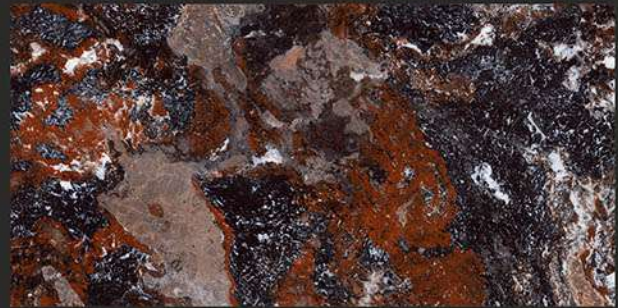

Stain
Resistance

Zero
Maintenance

Easy to
Clean

DESIGN SHOWN -
ARGENTINA WHITE

High Gloss
COLLECTION

600 x 1200 mm
GLAZED VITRIFIED TILES

BELARUS COTTO

RANDOM FACES - 4