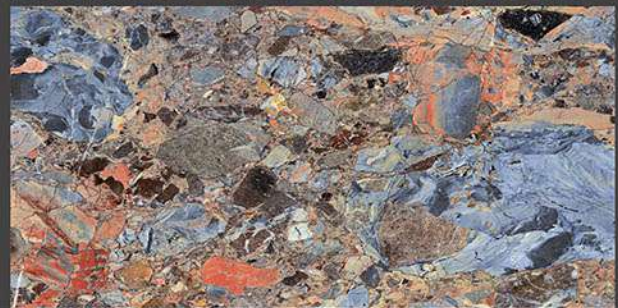

RIVER STONE

RANDOM FACES - 4

- Low Water Absorption
- Frost Resistant
- Chemical Resistant
- Stain Resistance
- Zero Maintenance
- Easy to Clean