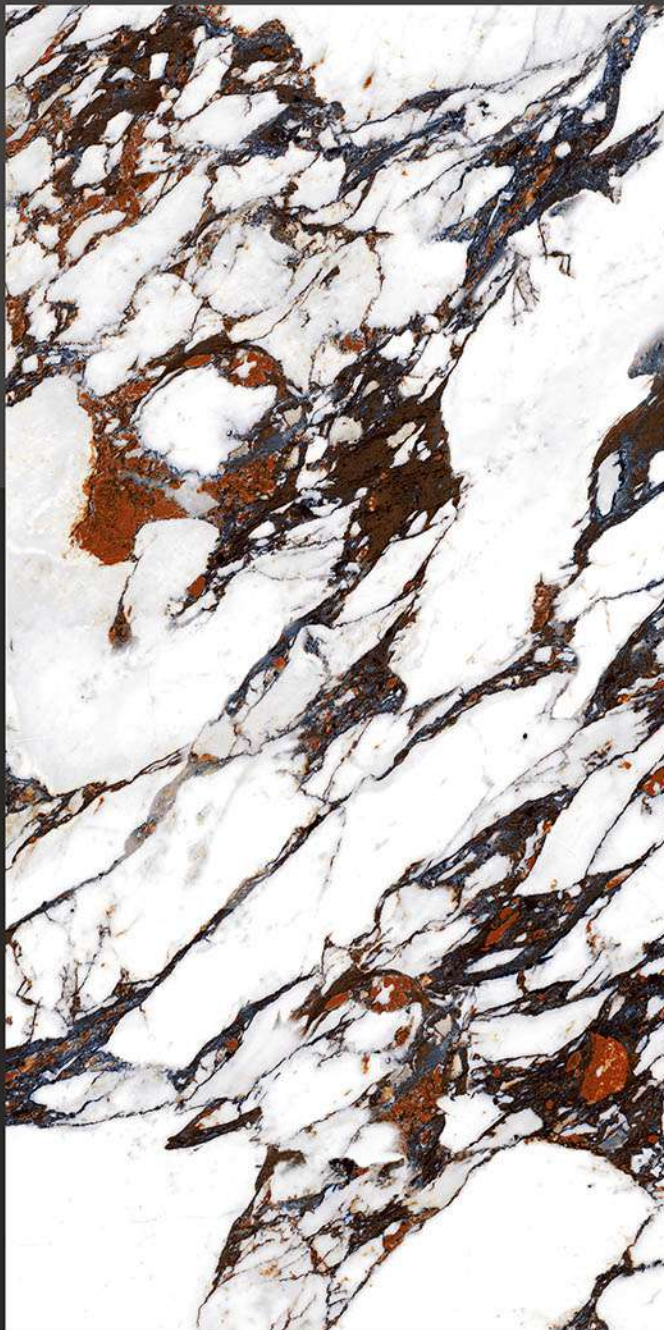

Zero
Maintenance

Easy to
Clean

PROBITY
Ceramic LLP

DESIGN SHOWN -
SPARK BLUE

High Gloss

COLLECTION

600 x 1200 mm
GLAZED VITRIFIED TILES

STARDUST