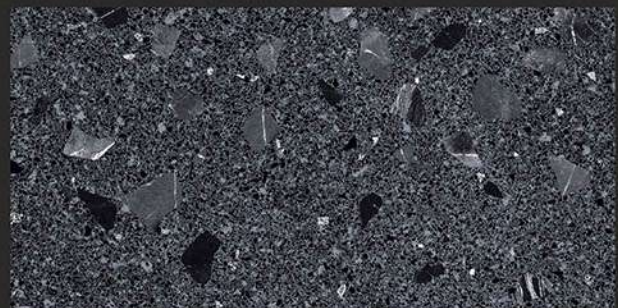

TERRAZIO BLACK

- Low Water Absorption
- Frost Resistant
- Chemical Resistant
- Stain Resistance
- Zero Maintenance
- Easy to Clean