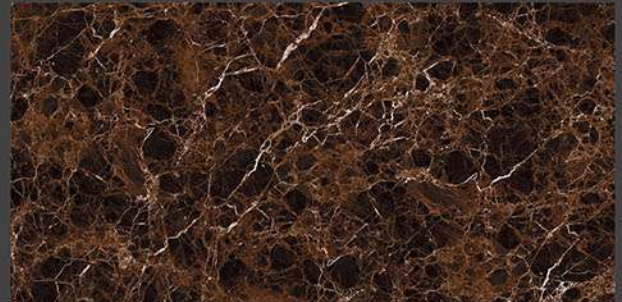

Chemical
Resistant

Stain
Resistance

Zero
Maintenance

Easy to
Clean

High Gloss
COLLECTION

600 x 1200 mm
GLAZED VITRIFIED TILES

HONEYCOMB EMPREDOR

RANDOM FACES - 2