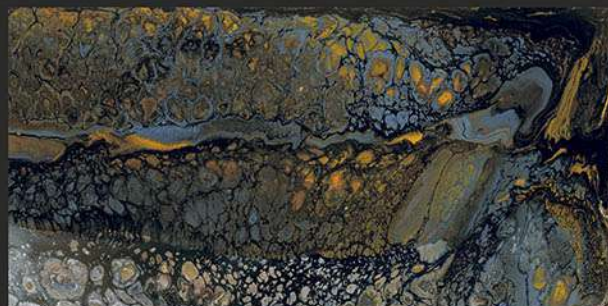

PROBITY
Ceramic LLP

S

COLLECTION

600 x 1200 mm
GLAZED VITRIFIED TILES

FLUID EARTH

RANDOM FACES - 4

Low Water Absorption

Frost Resistant

Chemical Resistant

Stain Resistance

Zero Maintenance

Easy to Clean