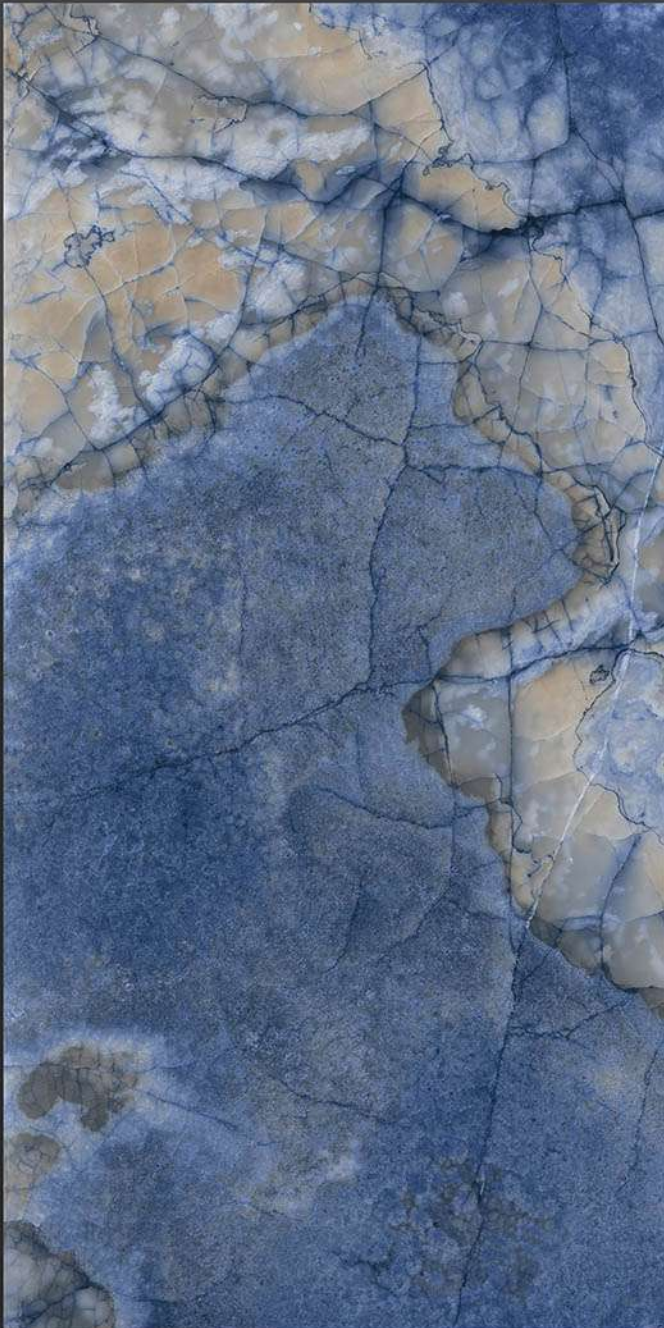

PROBITY
Ceramic LLP

DESIGN SHOWN -
LINEA BIANCO & BLACK

High Gloss

COLLECTION

600x1200mm
GLAZED VITRIFIED TILES

LONDON BLUE

RANDOM FACES - 4

Low Water
Absorption