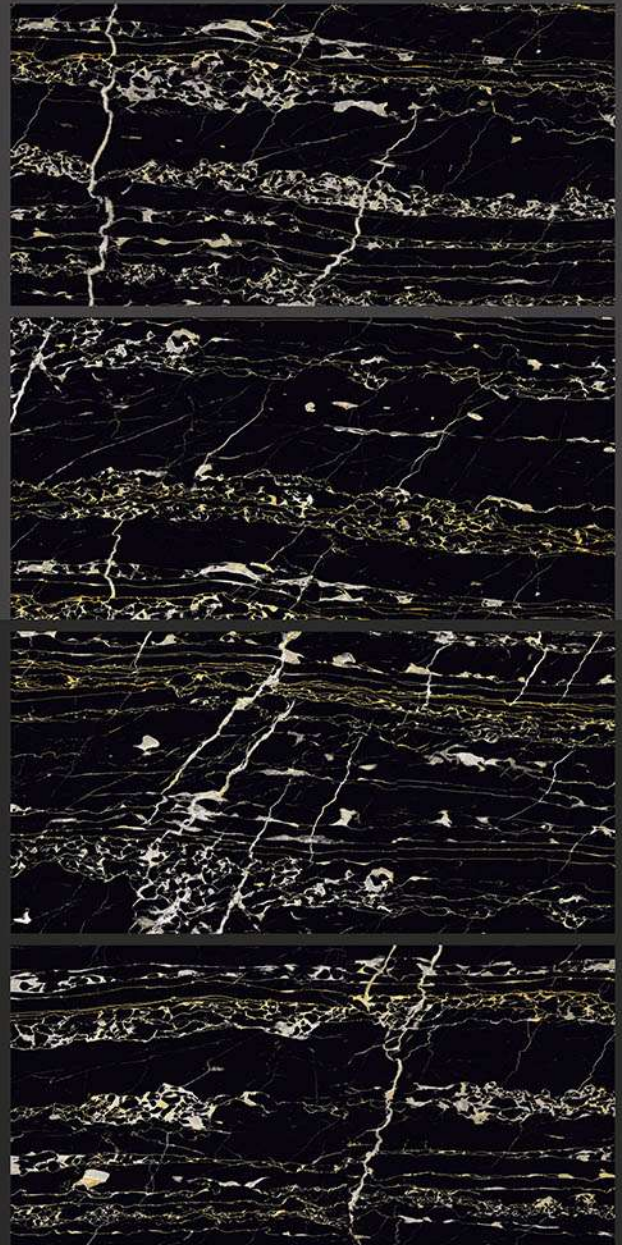

BLACK PORTORO

RANDOM FACES - 4

- Low Water Absorption
- Frost Resistant
- Chemical Resistant
- Stain Resistance
- Zero Maintenance
- Easy to Clean