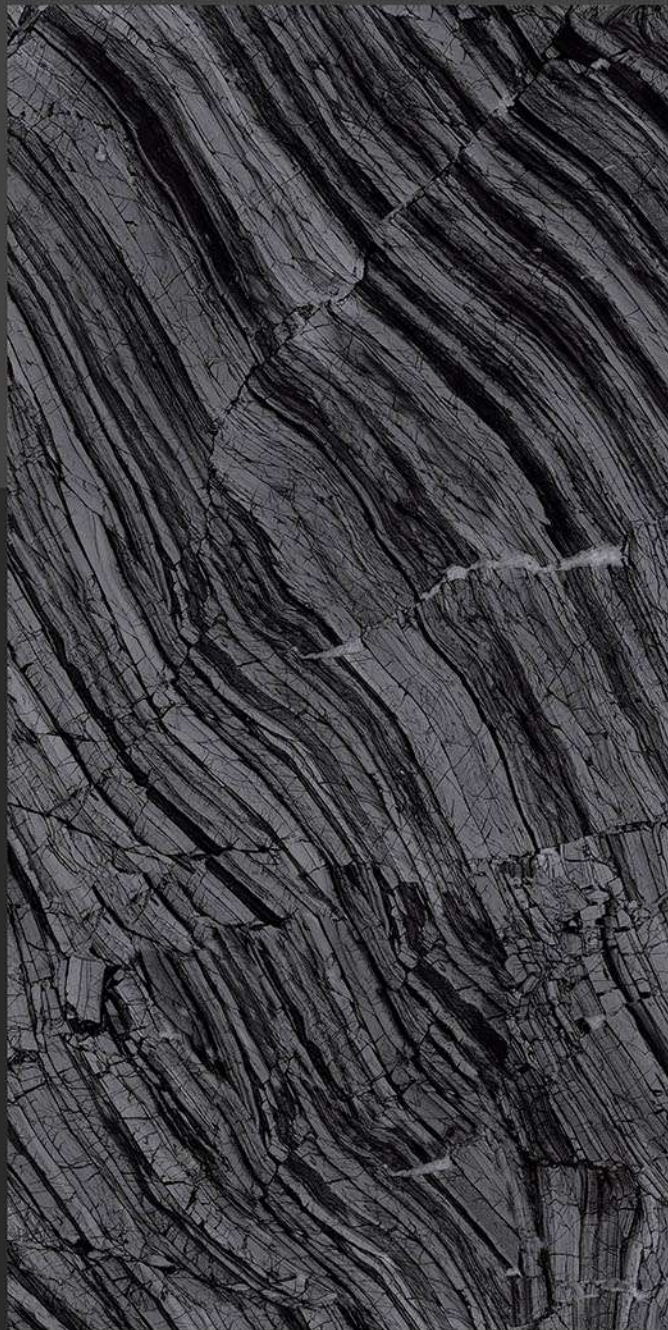

FLIX NERO

RANDOM FACES - 3

Low Water
Absorption

Frost
Resistant

Chemical
Resistant

Stain
Resistance

Zero
Maintenance

Easy to
Clean