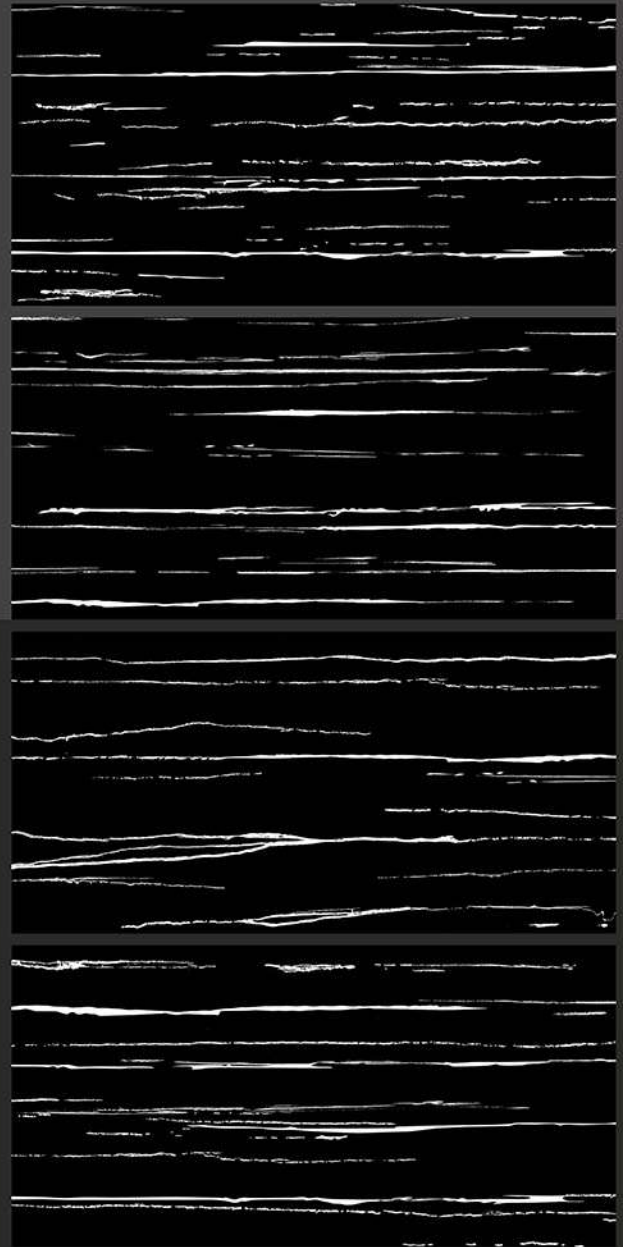

LINE NERO

RANDOM FACES - 4

Low Water
Absorption

Frost
Resistant

Chemical
Resistant

Stain
Resistance

Zero
Maintenance

Easy to
Clean