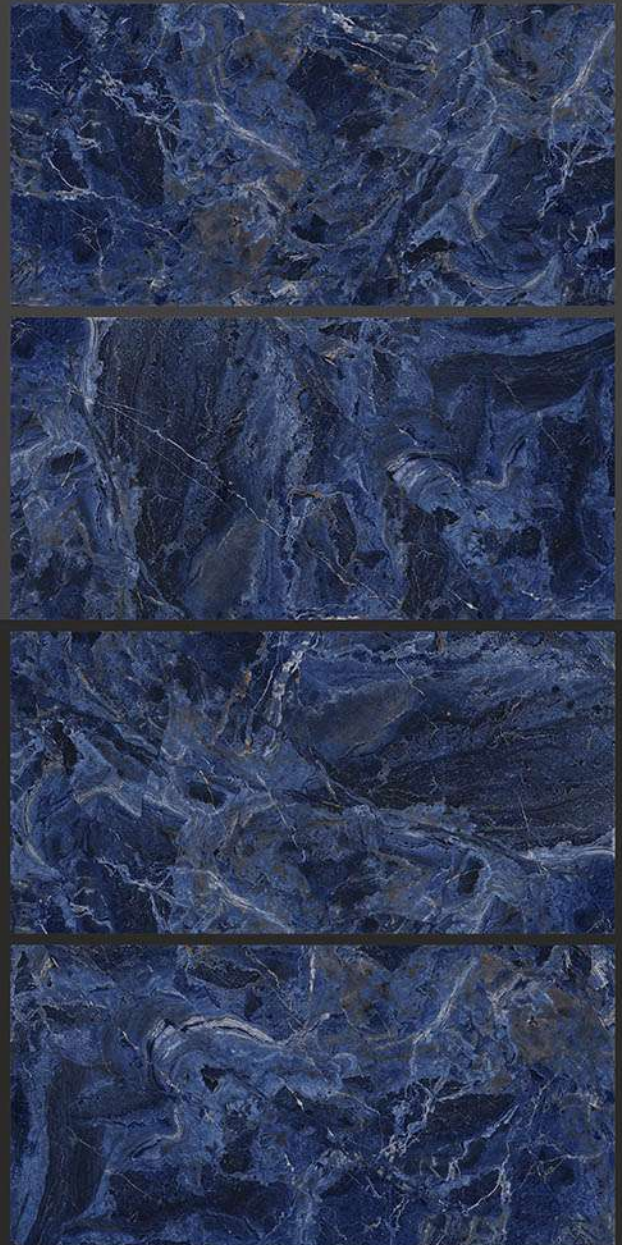

Easy to
Clean

High Gloss

COLLECTION

600 x 1200 mm
GLAZED VITRIFIED TILES

LUMINA BLUE

RANDOM FACES - 4

Low Water
Absorption

Frost
Resistant