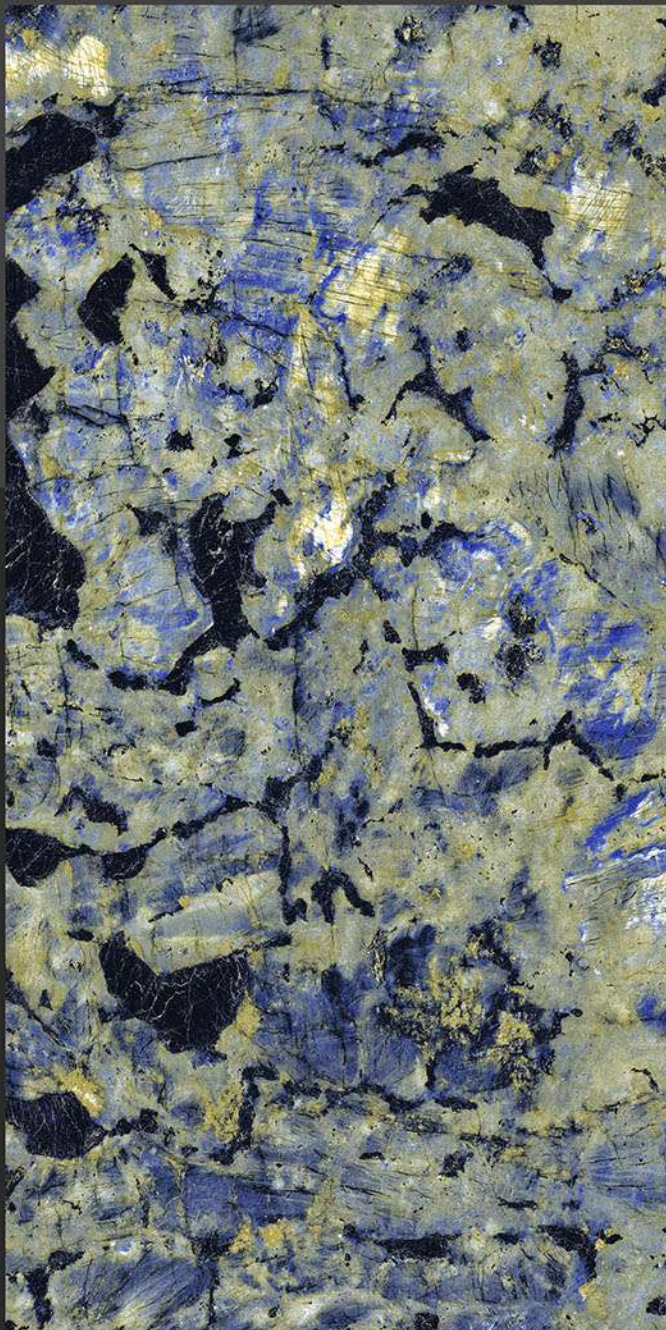

CRYSTAL GRANITE

RANDOM FACES - 3

Low Water
Absorption

Frost
Resistant

Chemical
Resistant

Stain
Resistance

Zero
Maintenance

Easy to
Clean