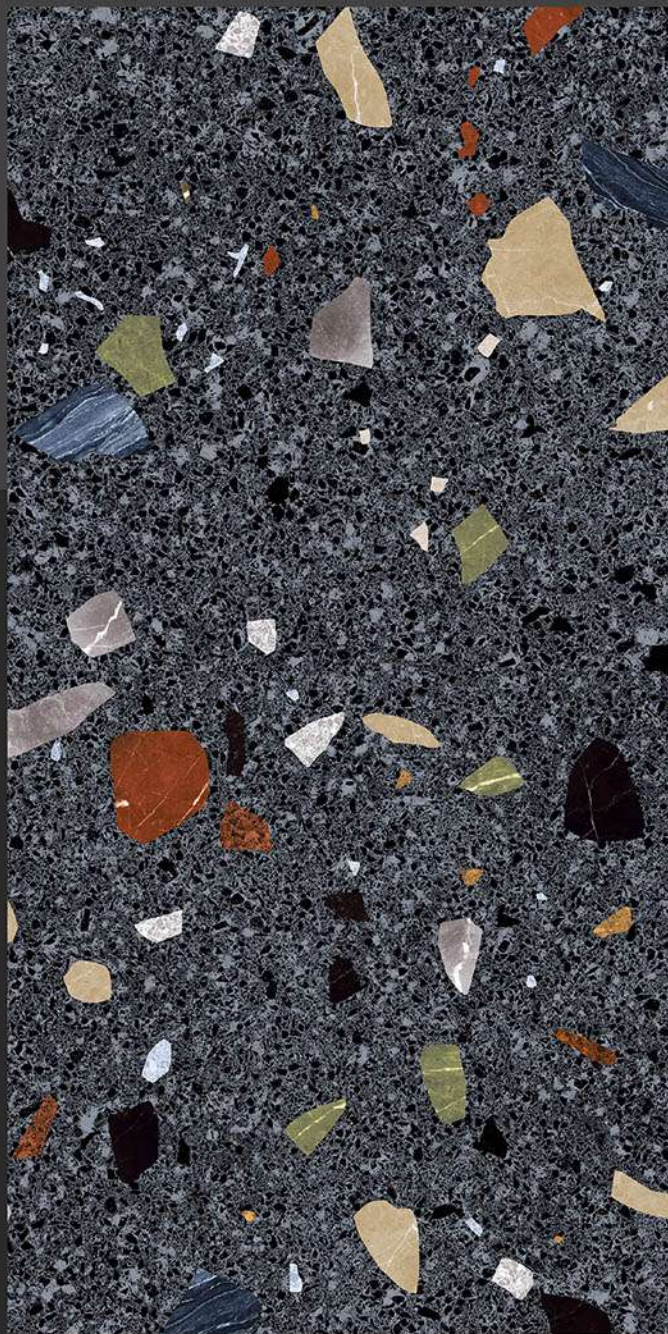

TERRAZIO BLACK

-  Low Water Absorption
-  Frost Resistant
-  Chemical Resistant
-  Stain Resistance
-  Zero Maintenance
-  Easy to Clean

High Gloss
COLLECTION

600 x 1200 mm
GLAZED VITRIFIED TILES

TERRAZIO BLACK MULTY