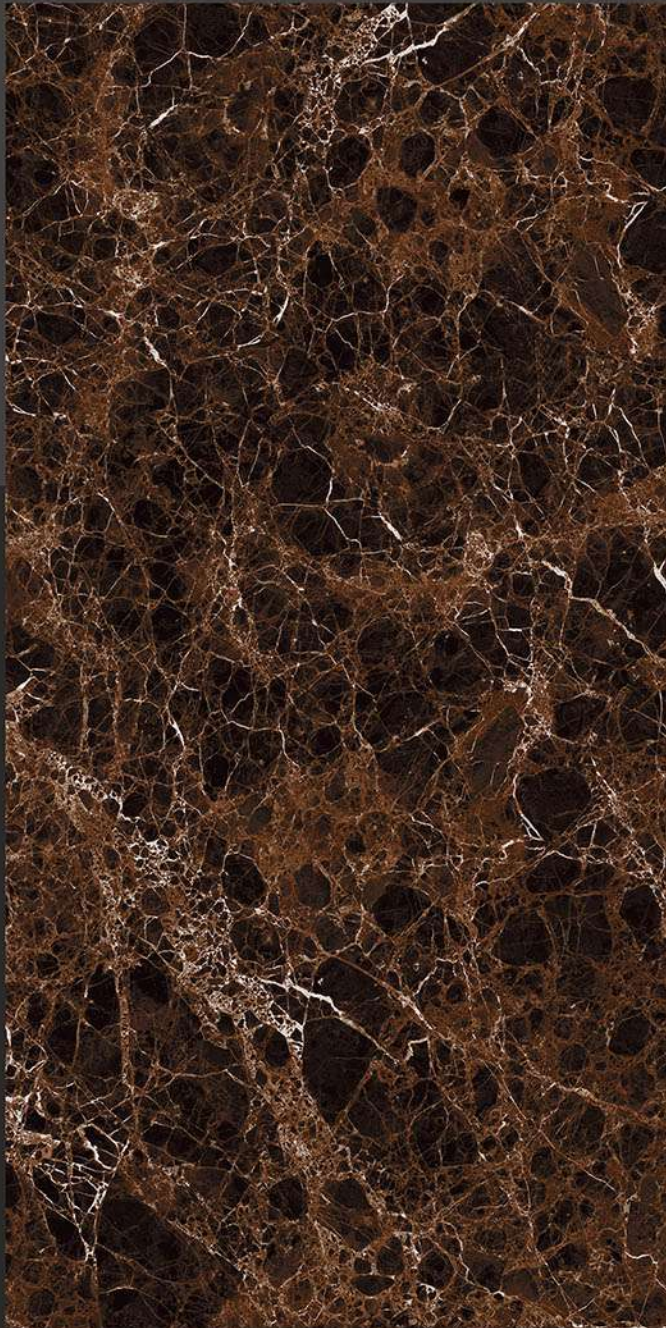

Chemical
Resistant

Stain
Resistance

Zero
Maintenance

Easy to
Clean

High Gloss
COLLECTION

600 x 1200 mm
GLAZED VITRIFIED TILES

HONEYCOMB EMPREDOR

RANDOM FACES - 2