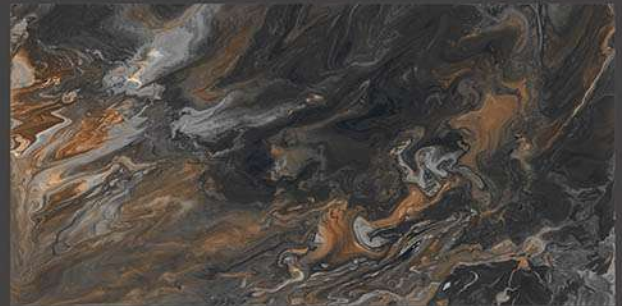

High Gloss
COLLECTION

600 x 1200 mm
GLAZED VITRIFIED TILES

FLUID GRAFITO

RANDOM FACES - 4

Low Water
Absorption

Frost
Resistant

Chemical
Resistant

Stain
Resistance

Zero
Maintenance

Easy to
Clean