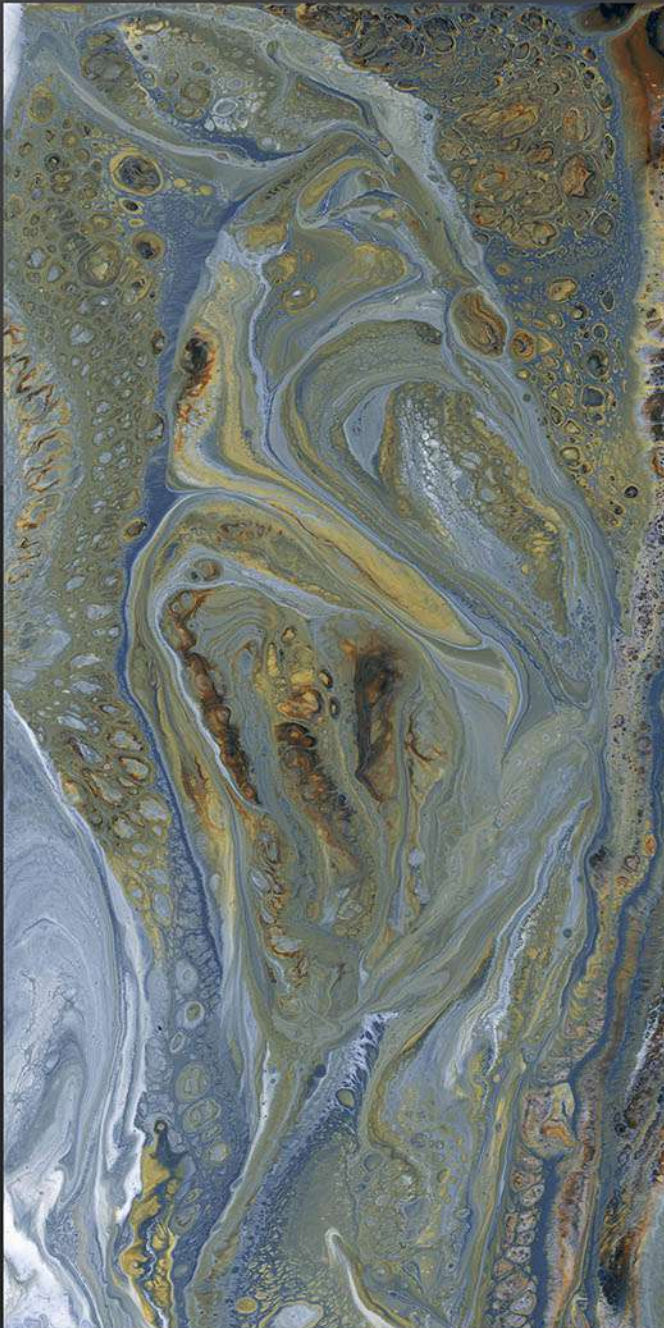

High Gloss

COLLECTION

600x1200mm
GLAZED VITRIFIED TILES

FLUID MARINE

RANDOM FACES - 4

Low Water
Absorption

Frost
Resistant

Chemical
Resistant

Stain
Resistance

Zero
Maintenance

Easy to
Clean