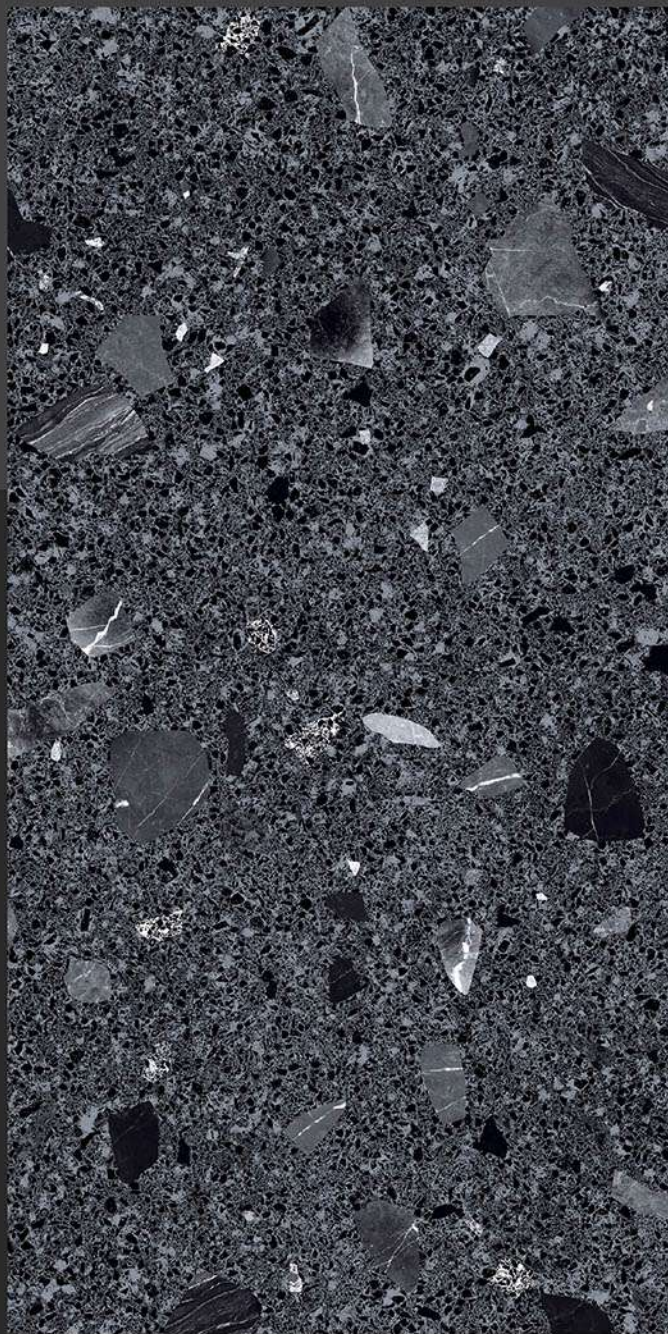

TERRAZIO BLACK

- Low Water Absorption
- Frost Resistant
- Chemical Resistant
- Stain Resistance
- Zero Maintenance
- Easy to Clean