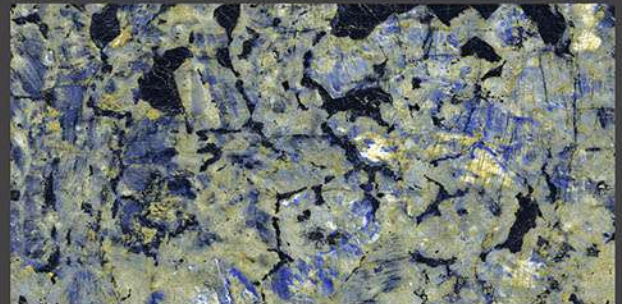

CRYSTAL GRANITE

RANDOM FACES - 3

Low Water
Absorption

Frost
Resistant

Chemical
Resistant

Stain
Resistance

Zero
Maintenance

Easy to
Clean