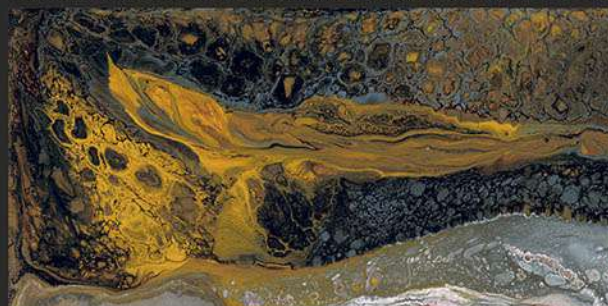

PROBITY
Ceramic LLP

S

COLLECTION

600 x 1200 mm
GLAZED VITRIFIED TILES

FLUID EARTH

RANDOM FACES - 4

Low Water Absorption

Frost Resistant

Chemical Resistant

Stain Resistance

Zero Maintenance

Easy to Clean