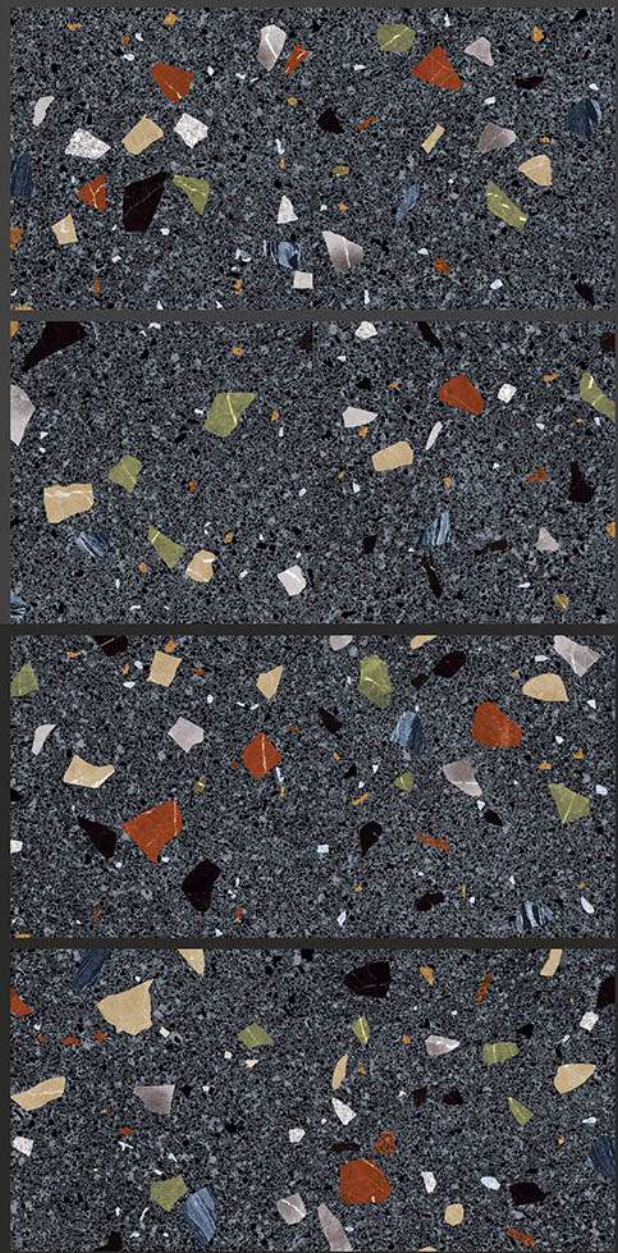

TERRAZIO BLACK

-  Low Water Absorption
-  Frost Resistant
-  Chemical Resistant
-  Stain Resistance
-  Zero Maintenance
-  Easy to Clean

High Gloss
COLLECTION

600 x 1200 mm
GLAZED VITRIFIED TILES

TERRAZIO BLACK MULTY