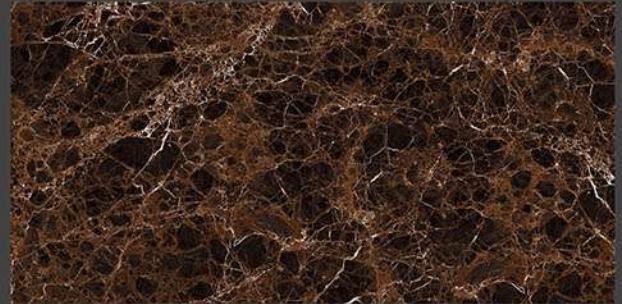

Chemical
Resistant

Stain
Resistance

Zero
Maintenance

Easy to
Clean

High Gloss
COLLECTION

600 x 1200 mm
GLAZED VITRIFIED TILES

HONEYCOMB EMPREDOR

RANDOM FACES - 2