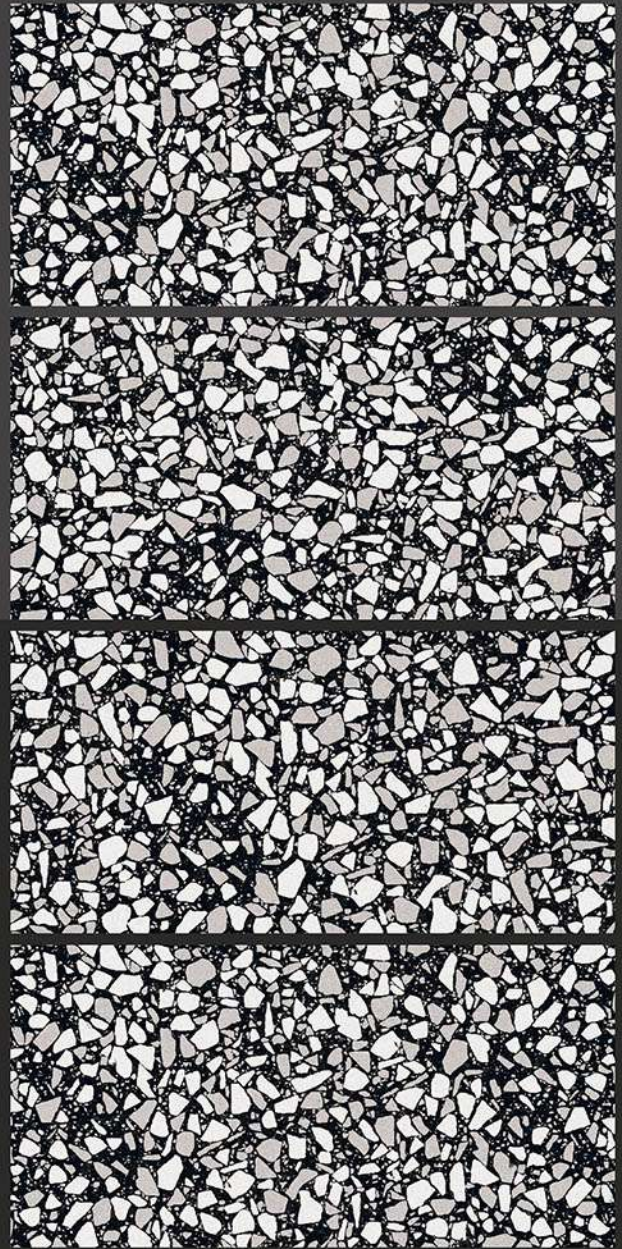

Stain
Resistance

Zero
Maintenance

Easy to
Clean

High Gloss

COLLECTION

600x1200mm
GLAZED VITRIFIED TILES

MACRO STONE

Low Water
Absorption