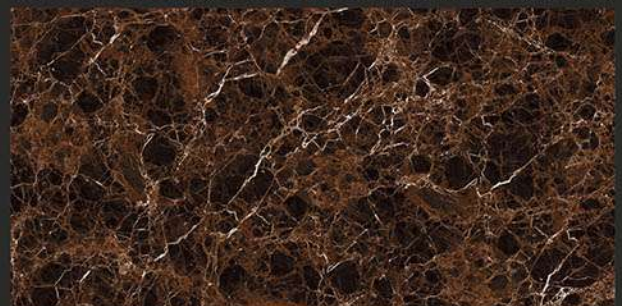

Chemical
Resistant

Stain
Resistance

Zero
Maintenance

Easy to
Clean

High Gloss
COLLECTION

600 x 1200 mm
GLAZED VITRIFIED TILES

HONEYCOMB EMPREDOR

RANDOM FACES - 2