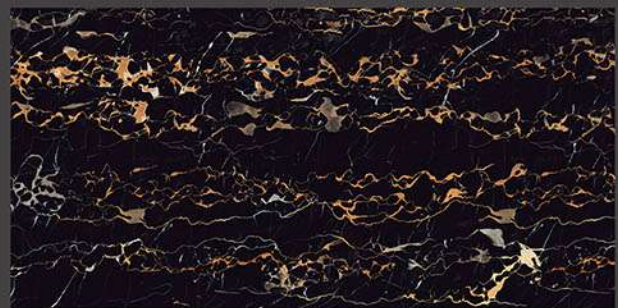

BLACK BEUTY

RANDOM FACES - 4

- Low Water Absorption
- Frost Resistant
- Chemical Resistant
- Stain Resistance
- Zero Maintenance
- Easy to Clean