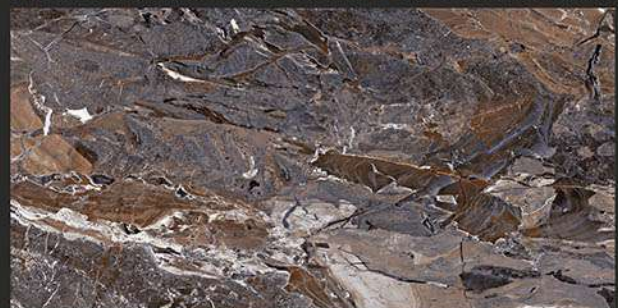

BUENA VISTA

RANDOM FACES - 4

- Low Water Absorption
- Frost Resistant
- Chemical Resistant
- Stain Resistance
- Zero Maintenance
- Easy to Clean