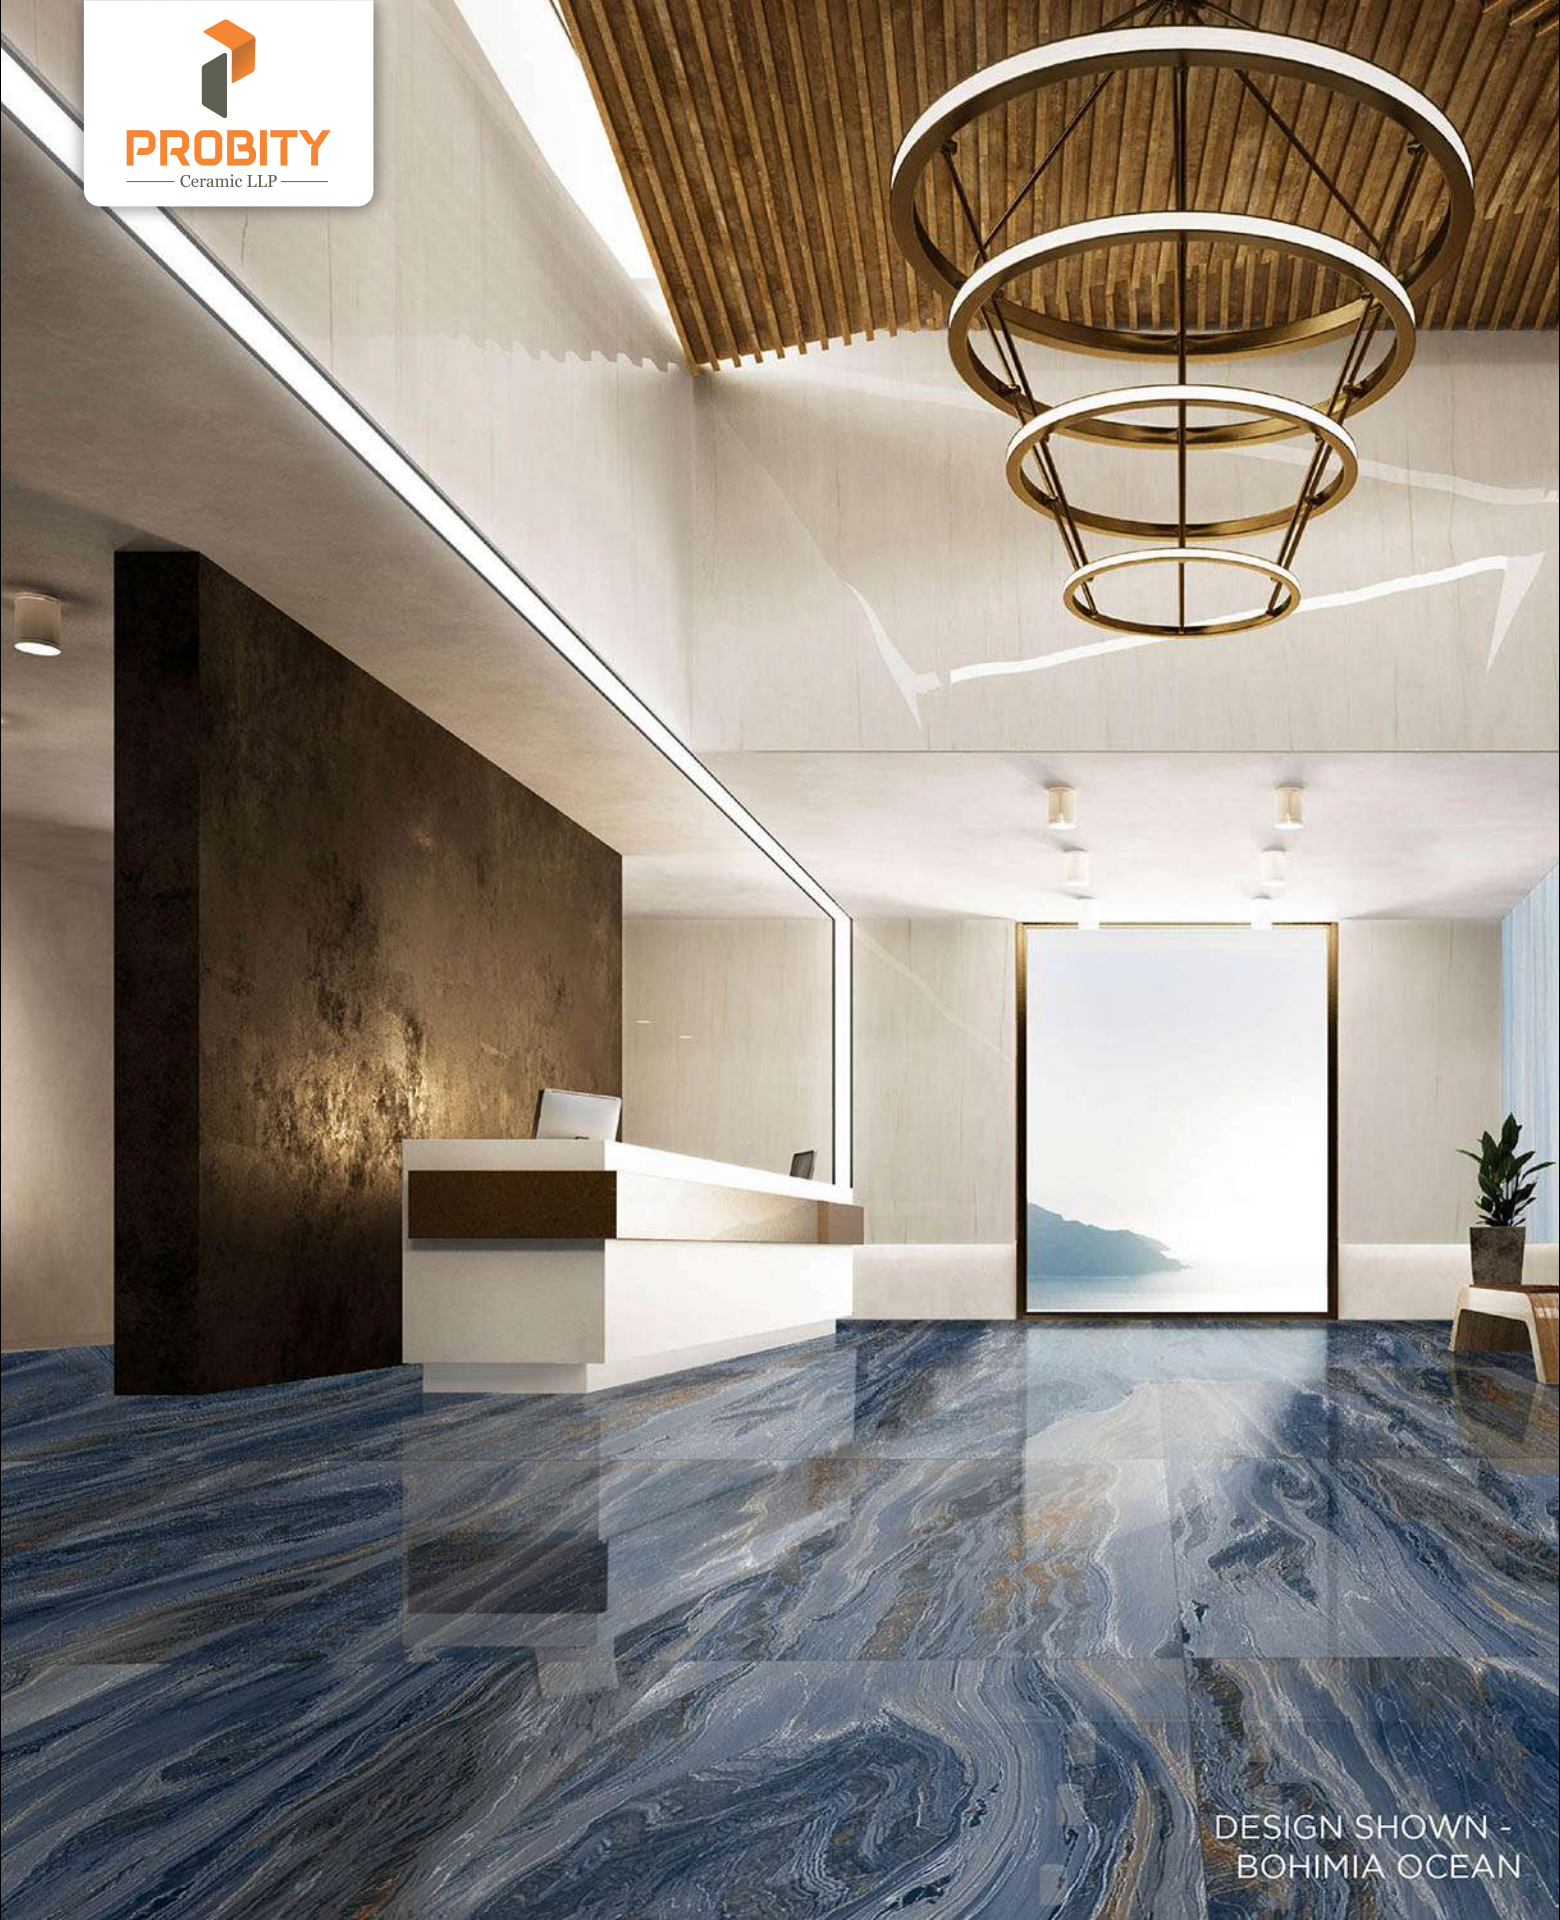

PROBITY
Ceramic LLP

DESIGN SHOWN -
BOHIMIA OCEAN