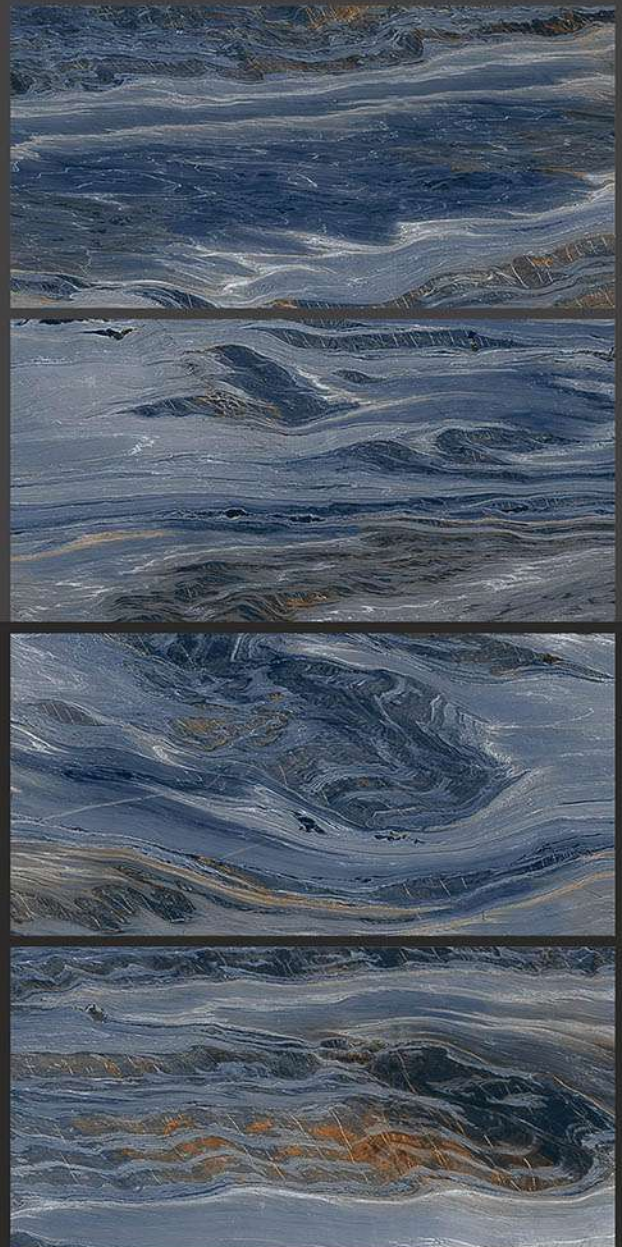

BOHIMIA OCEAN

RANDOM FACES - 4

Low Water
Absorption

Frost
Resistant

Chemical
Resistant

Stain
Resistance

Zero
Maintenance

Easy to
Clean