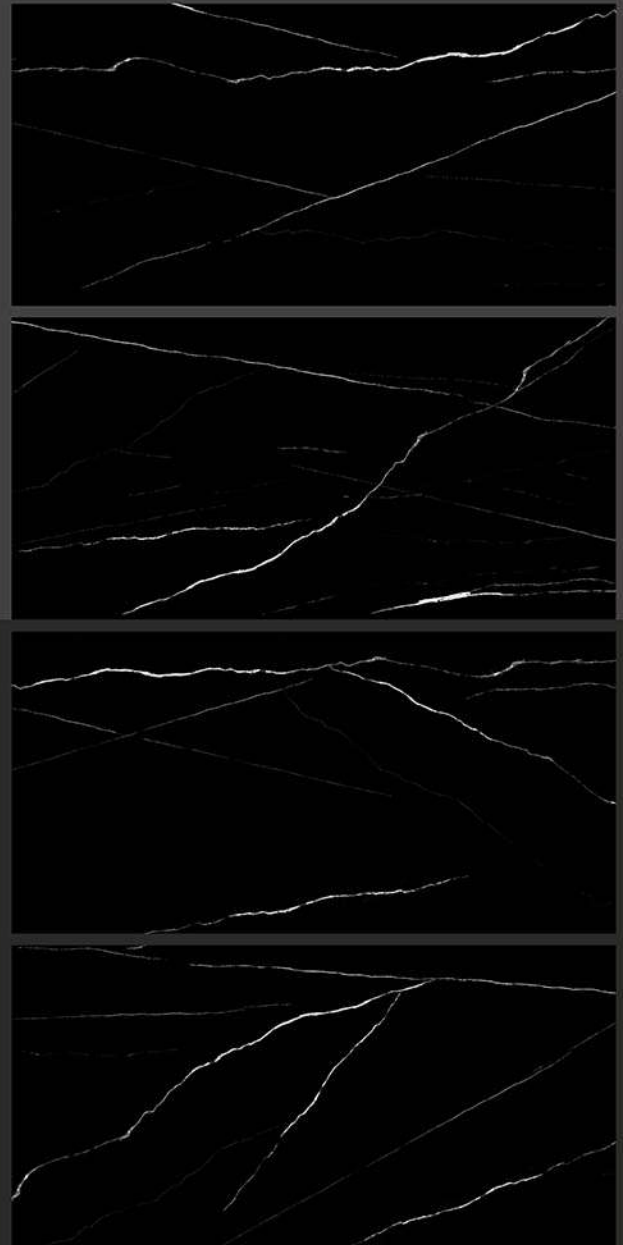

600x1200mm
GLAZED VITRIFIED TILES

NERO STATUARIO

RANDOM FACES - 4

Low Water
Absorption

Frost
Resistant

Chemical
Resistant

Stain
Resistance

Zero
Maintenance