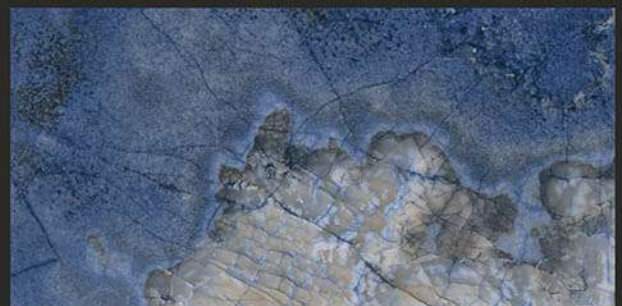

PROBITY
Ceramic LLP

DESIGN SHOWN -
LINEA BIANCO & BLACK

High Gloss

COLLECTION

600x1200mm
GLAZED VITRIFIED TILES

LONDON BLUE

RANDOM FACES - 4

Low Water
Absorption