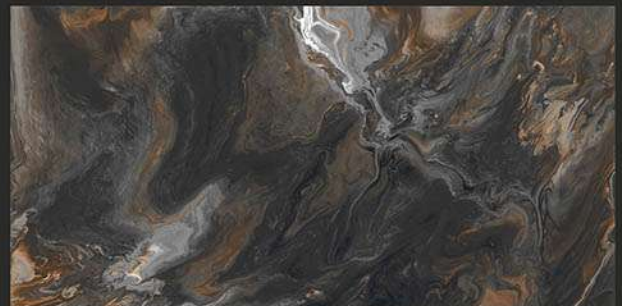

High Gloss
COLLECTION

600 x 1200 mm
GLAZED VITRIFIED TILES

FLUID GRAFITO

RANDOM FACES - 4

Low Water
Absorption

Frost
Resistant

Chemical
Resistant

Stain
Resistance

Zero
Maintenance

Easy to
Clean