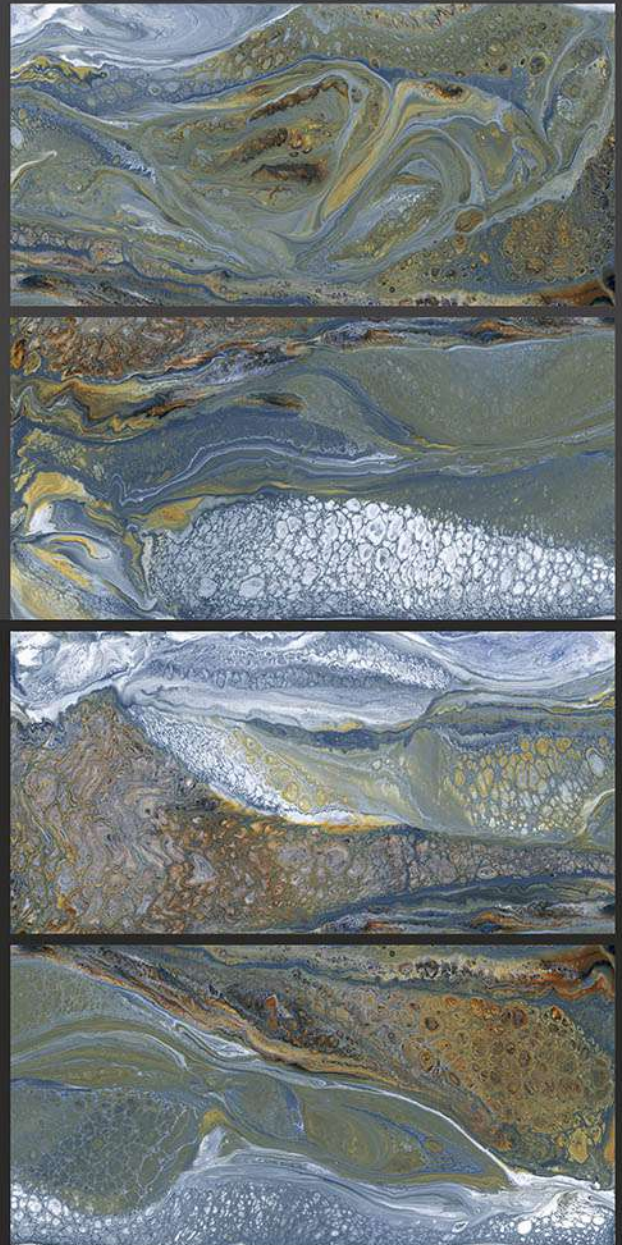

High Gloss

COLLECTION

600x1200mm
GLAZED VITRIFIED TILES

FLUID MARINE

RANDOM FACES - 4

Low Water
Absorption

Frost
Resistant

Chemical
Resistant

Stain
Resistance

Zero
Maintenance

Easy to
Clean