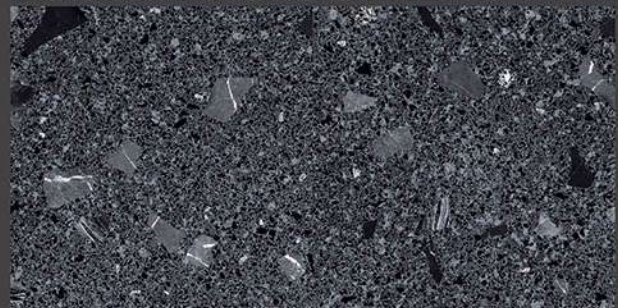

TERRAZIO BLACK

- Low Water Absorption
- Frost Resistant
- Chemical Resistant
- Stain Resistance
- Zero Maintenance
- Easy to Clean