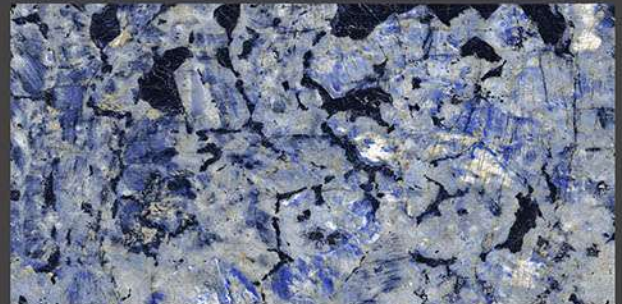

CRYSTAL GRANITE BLUE

RANDOM FACES - 3

Low Water
Absorption

Frost
Resistant

Chemical
Resistant

Stain
Resistance

Zero
Maintenance

Easy to
Clean