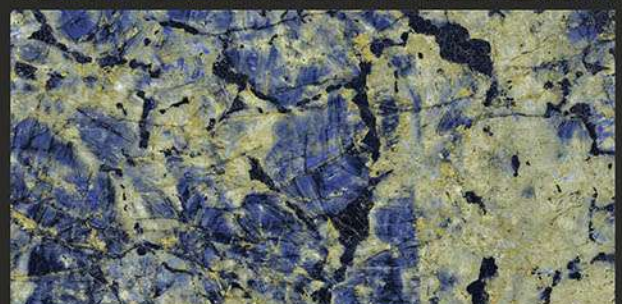

CRYSTAL GRANITE

RANDOM FACES - 3

Low Water
Absorption

Frost
Resistant

Chemical
Resistant

Stain
Resistance

Zero
Maintenance

Easy to
Clean