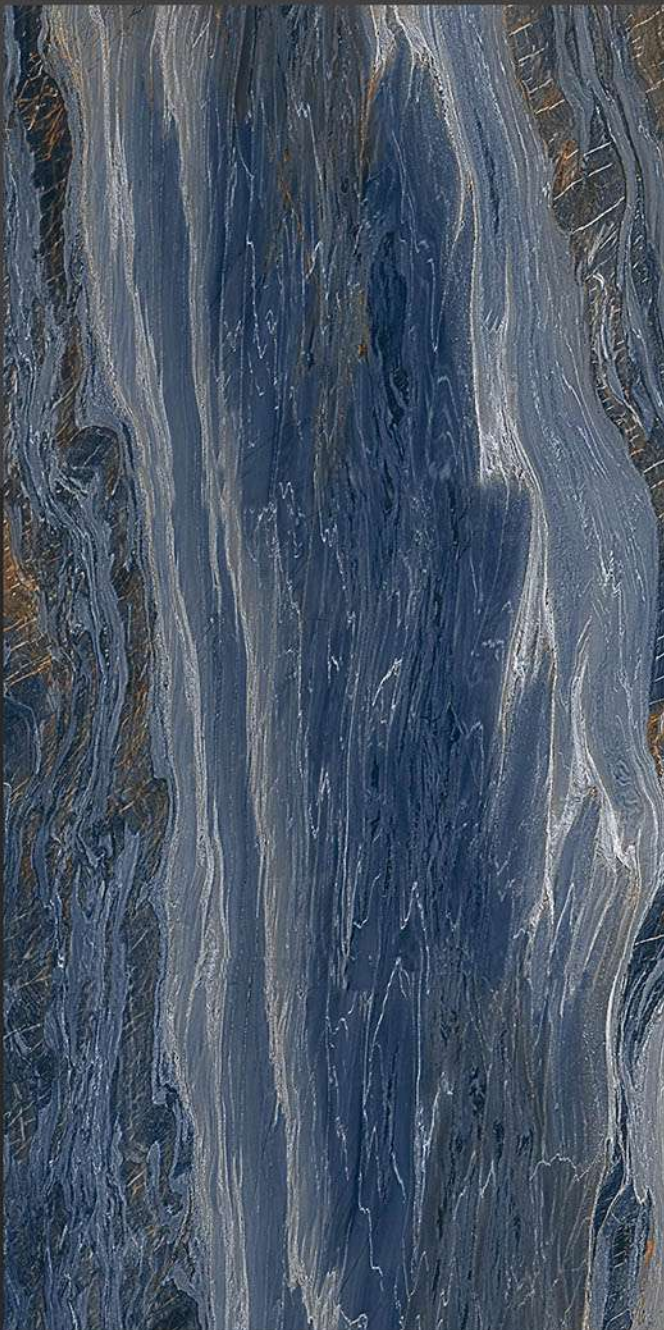

BOHIMIA OCEAN

RANDOM FACES - 4

Low Water
Absorption

Frost
Resistant

Chemical
Resistant

Stain
Resistance

Zero
Maintenance

Easy to
Clean