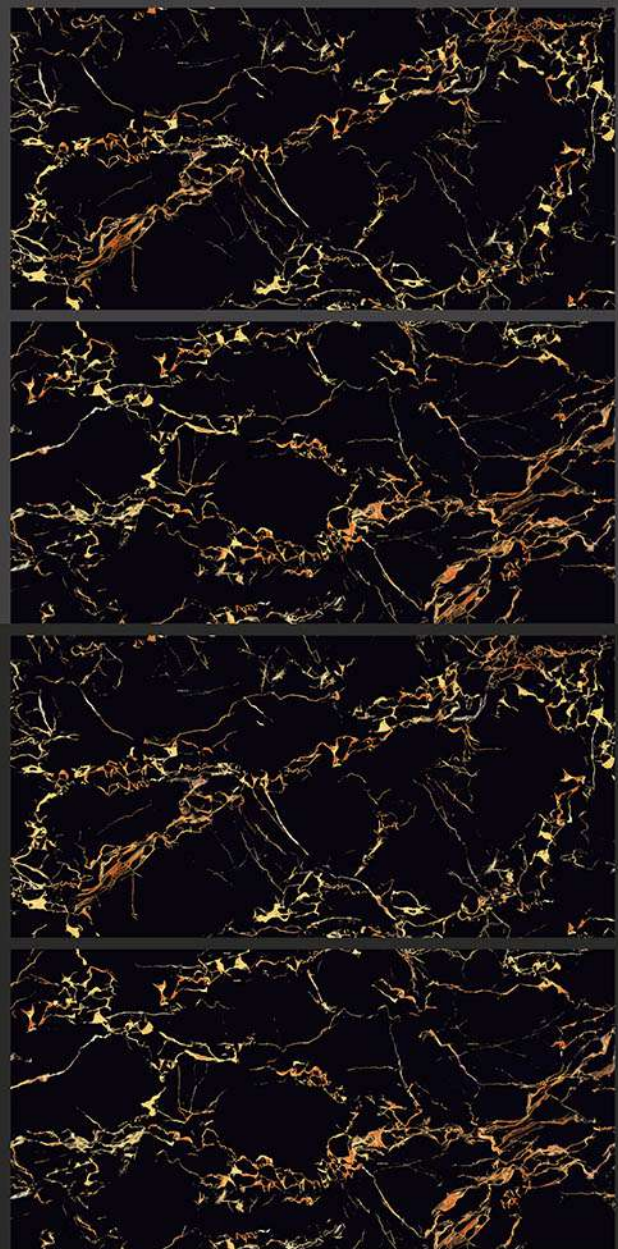

PROBITY
— Ceramic LLP —

DESIGN SHOWN -
BLACK BEUTY

High Gloss

COLLECTION

600 x 1200 mm
GLAZED VITRIFIED TILES

BLACK FIRE

RANDOM FACES - 2

-  Low Water Absorption
-  Frost Resistant
-  Chemical Resistant
-  Stain Resistance
-  Zero Maintenance
-  Easy to Clean