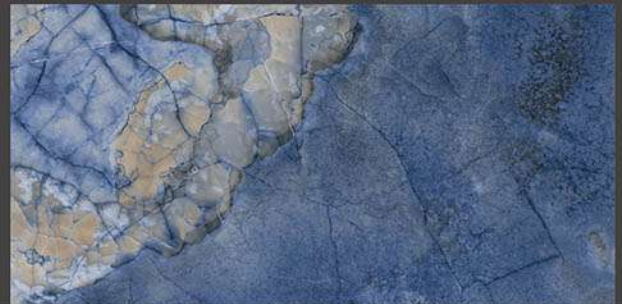

PROBITY
Ceramic LLP

DESIGN SHOWN -
LINEA BIANCO & BLACK

High Gloss

COLLECTION

600x1200mm
GLAZED VITRIFIED TILES

LONDON BLUE

RANDOM FACES - 4

Low Water
Absorption