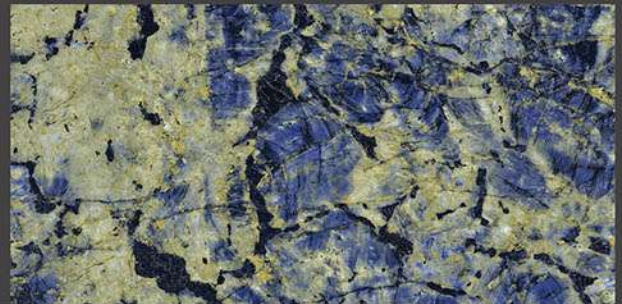

CRYSTAL GRANITE

RANDOM FACES - 3

Low Water
Absorption

Frost
Resistant

Chemical
Resistant

Stain
Resistance

Zero
Maintenance

Easy to
Clean