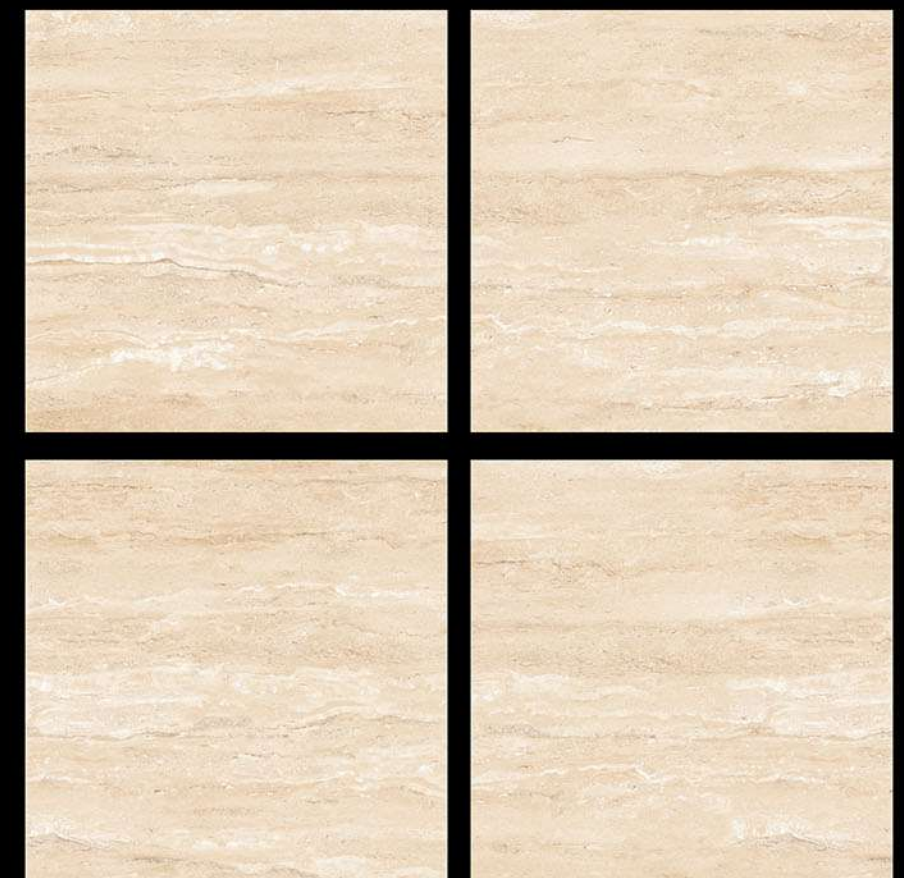

GVT | **POLISHED**
PGVT | 600 x 600mm

6245 - COLONIAL BROWN

100% Replacement
for Italian Marble

Water Absorption
 $\leq 0.5\%$

Zero
Maintenance

Stain Class 5
Resistant

Eco
Friendly

Divine
Glossiness

Fire
Resistant

Frost
Resistant