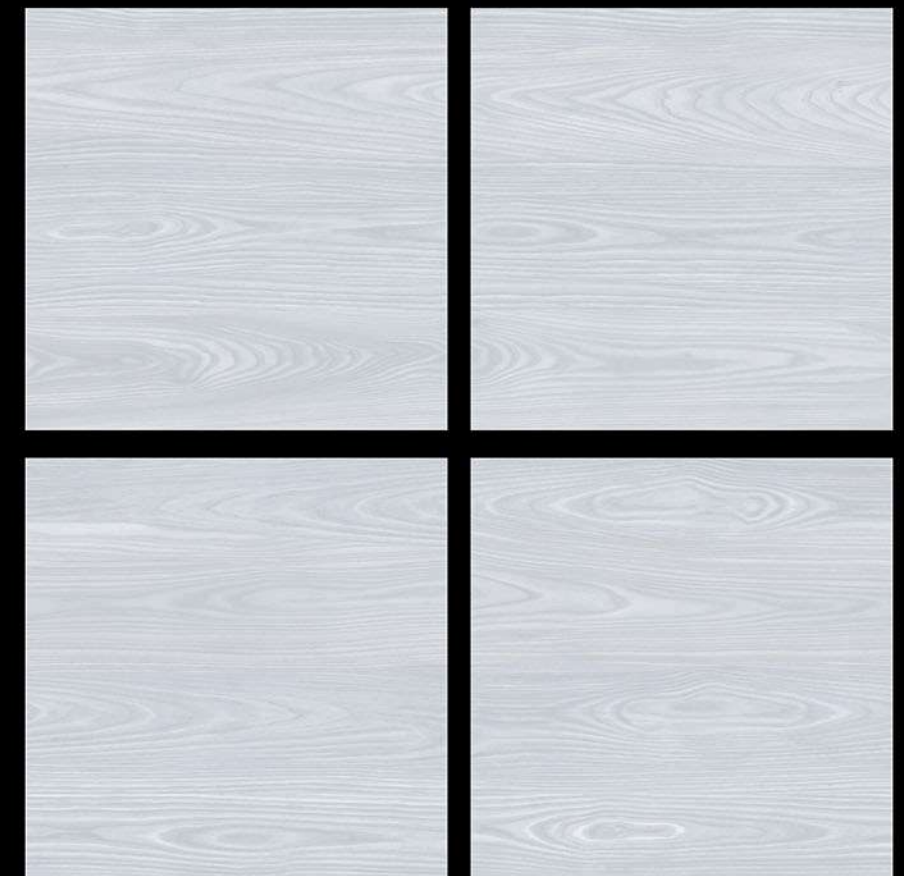

GVT | **POLISHED**
PGVT | 600 x 600mm

6287 - LEGEND GREY

100% Replacement
for Italian Marble

Water Absorption
 $\leq 0.5\%$

Zero
Maintenance

Stain Class 5
Resistant

Eco
Friendly

Divine
Glossiness

Fire
Resistant

Frost
Resistant