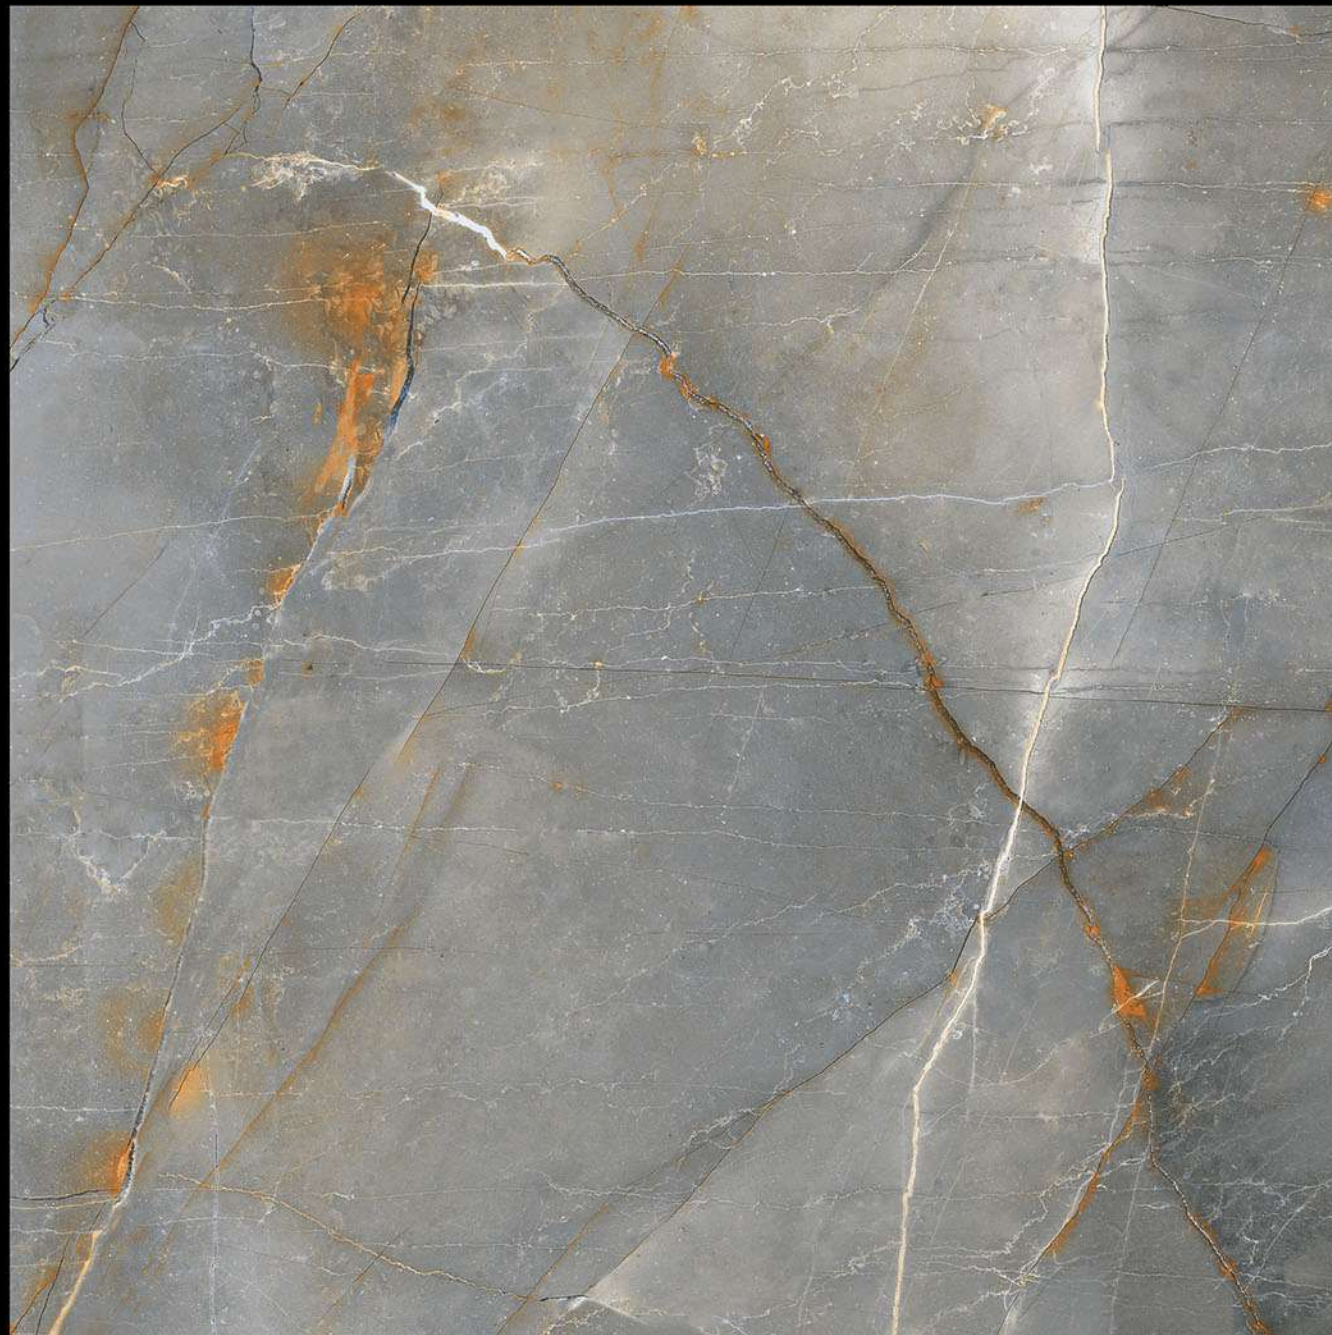

GVT | **POLISHED**
PGVT | 600 x 600mm

6021 - LIZA GRIS

- 100% Replacement for Italian Marble
- Water Absorption $\leq 0.5\%$
- Zero Maintenance
- Stain Class 5 Resistant
- Eco Friendly
- Divine Glossiness
- Fire Resistant
- Frost Resistant