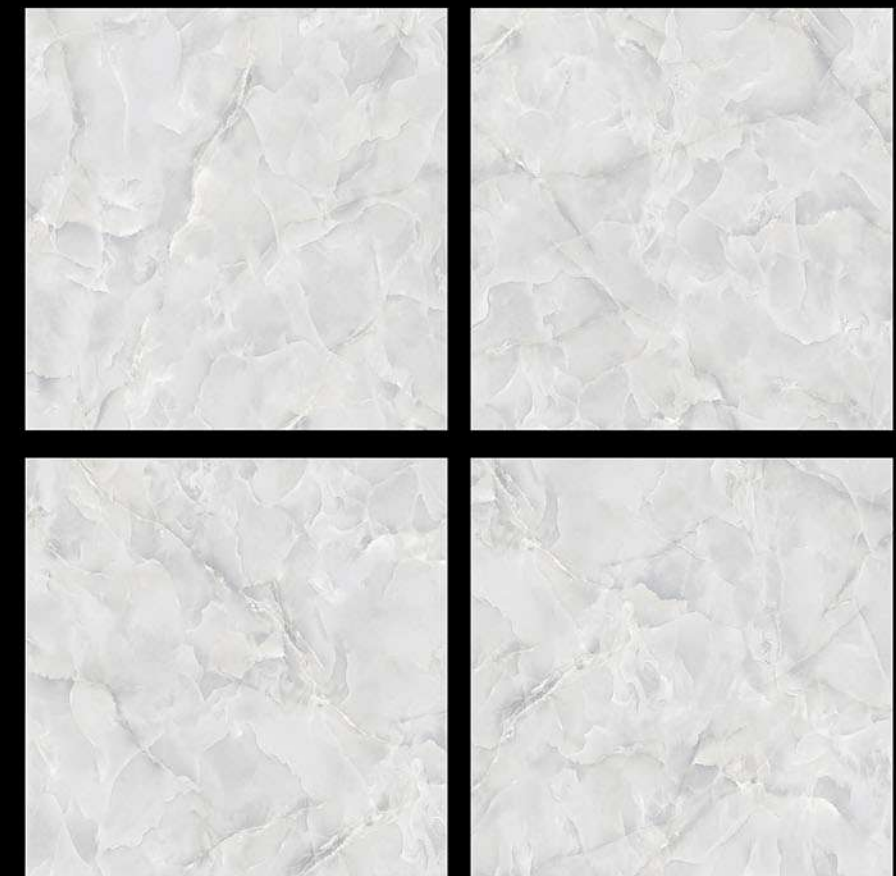

GVT | **POLISHED**
PGVT | 600 x 600mm

6196 - ONICI GRIS

100% Replacement
for Italian Marble

Water Absorption
 $\leq 0.5\%$

Zero
Maintenance

Stain Class 5
Resistant

Eco
Friendly

Divine
Glossiness

Fire
Resistant

Frost
Resistant