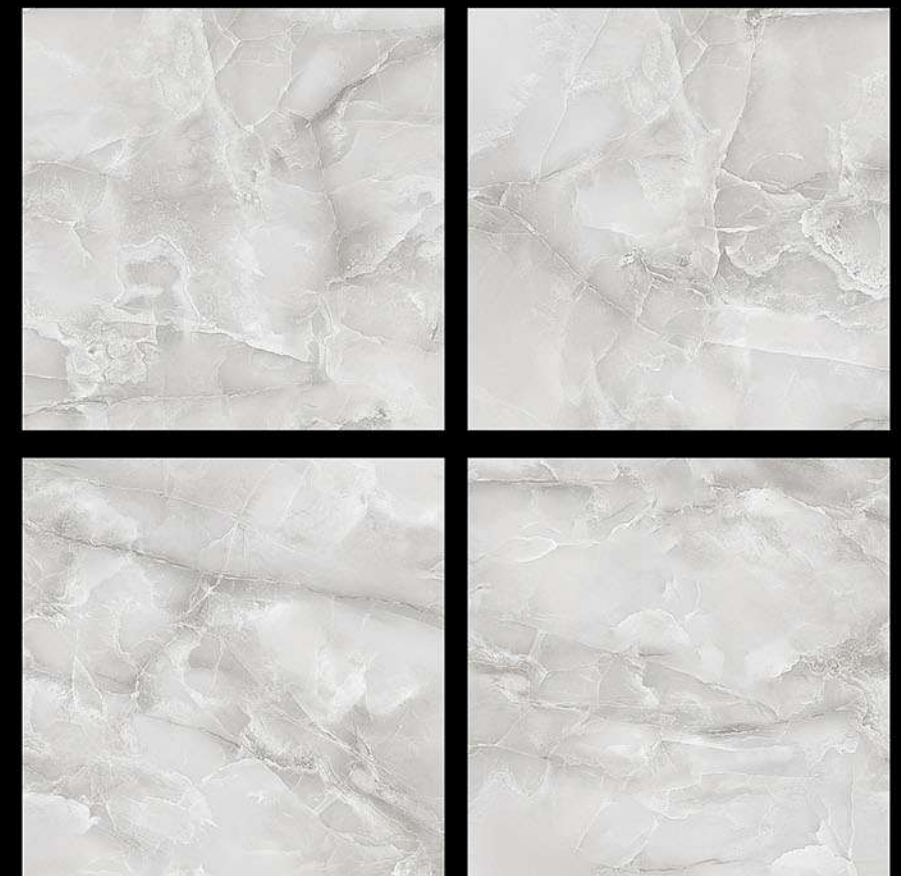

GVT | **POLISHED**
PGVT | 600 x 600mm

6025 - REBERA GRIS

100% Replacement
for Italian Marble

Water Absorption
 $\leq 0.5\%$

Zero
Maintenance

Stain Class 5
Resistant

Eco
Friendly

Divine
Glossiness

Fire
Resistant

Frost
Resistant