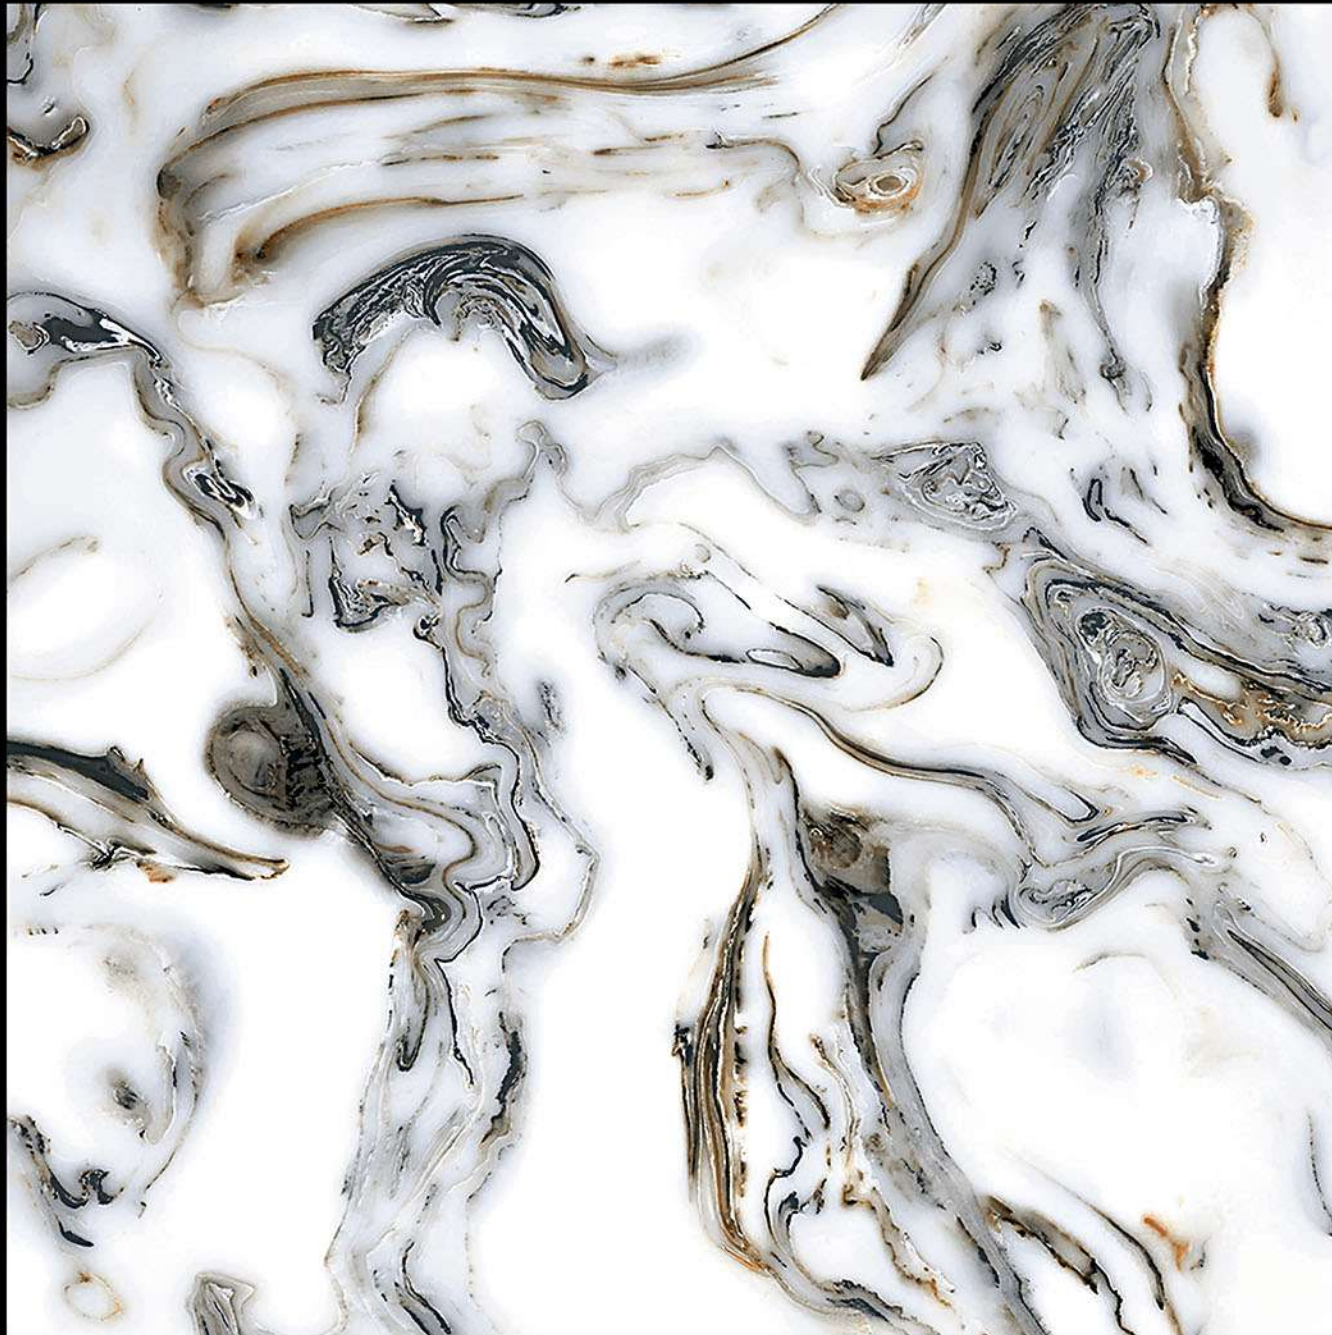

GVT | **POLISHED**
PGVT | 600 x 600mm

6078 - RIVER BLACK

- 100% Replacement for Italian Marble
- Water Absorption $\leq 0.5\%$
- Zero Maintenance
- Stain Class 5 Resistant
- Eco Friendly
- Divine Glossiness
- Fire Resistant
- Frost Resistant