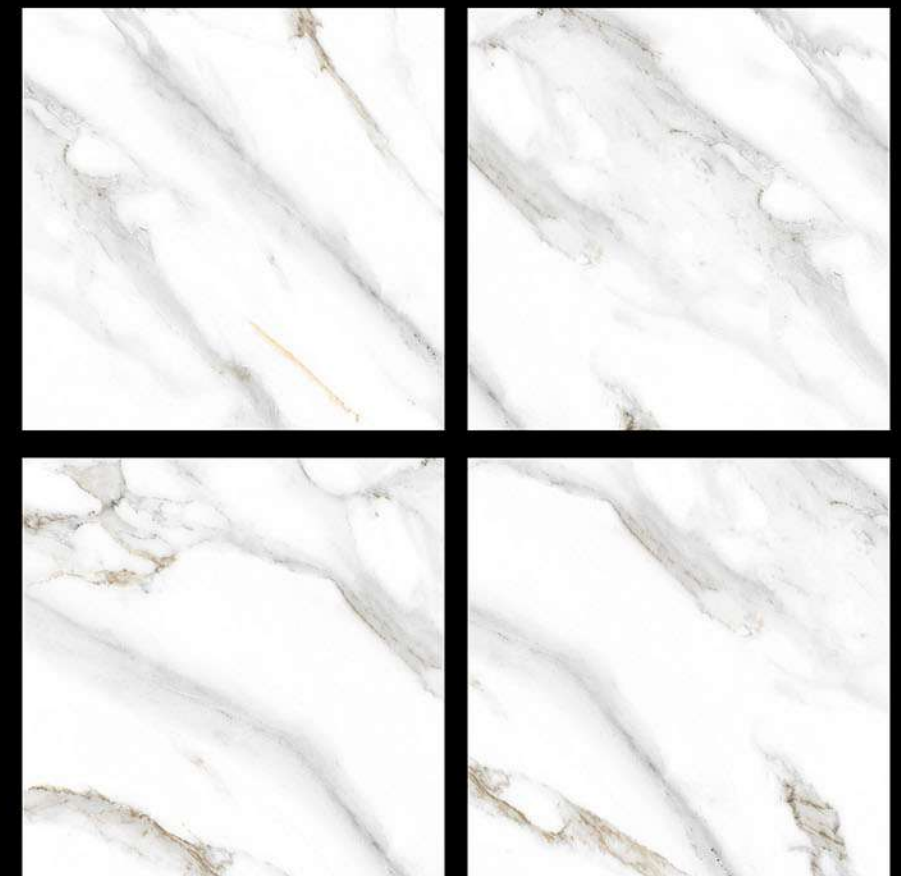

GVT | **POLISHED**
PGVT | 600 x 600mm

6004 - OROBICO BIANCO

- 100% Replacement for Italian Marble
- Water Absorption $\leq 0.5\%$
- Zero Maintenance
- Stain Class 5 Resistant
- Eco Friendly
- Divine Glossiness
- Fire Resistant
- Frost Resistant