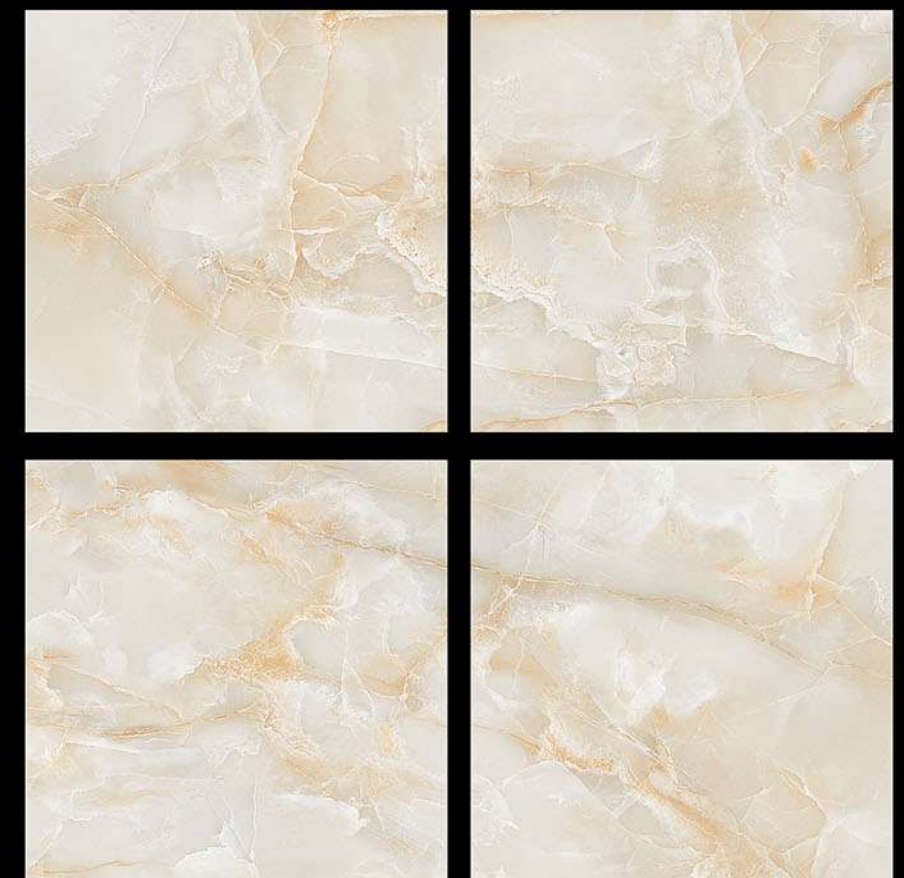

GVT | **POLISHED**
PGVT | 600 x 600mm

6024 - REBERA BEIGE

100% Replacement
for Italian Marble

Water Absorption
 $\leq 0.5\%$

Zero
Maintenance

Stain Class 5
Resistant

Eco
Friendly

Divine
Glossiness

Fire
Resistant

Frost
Resistant