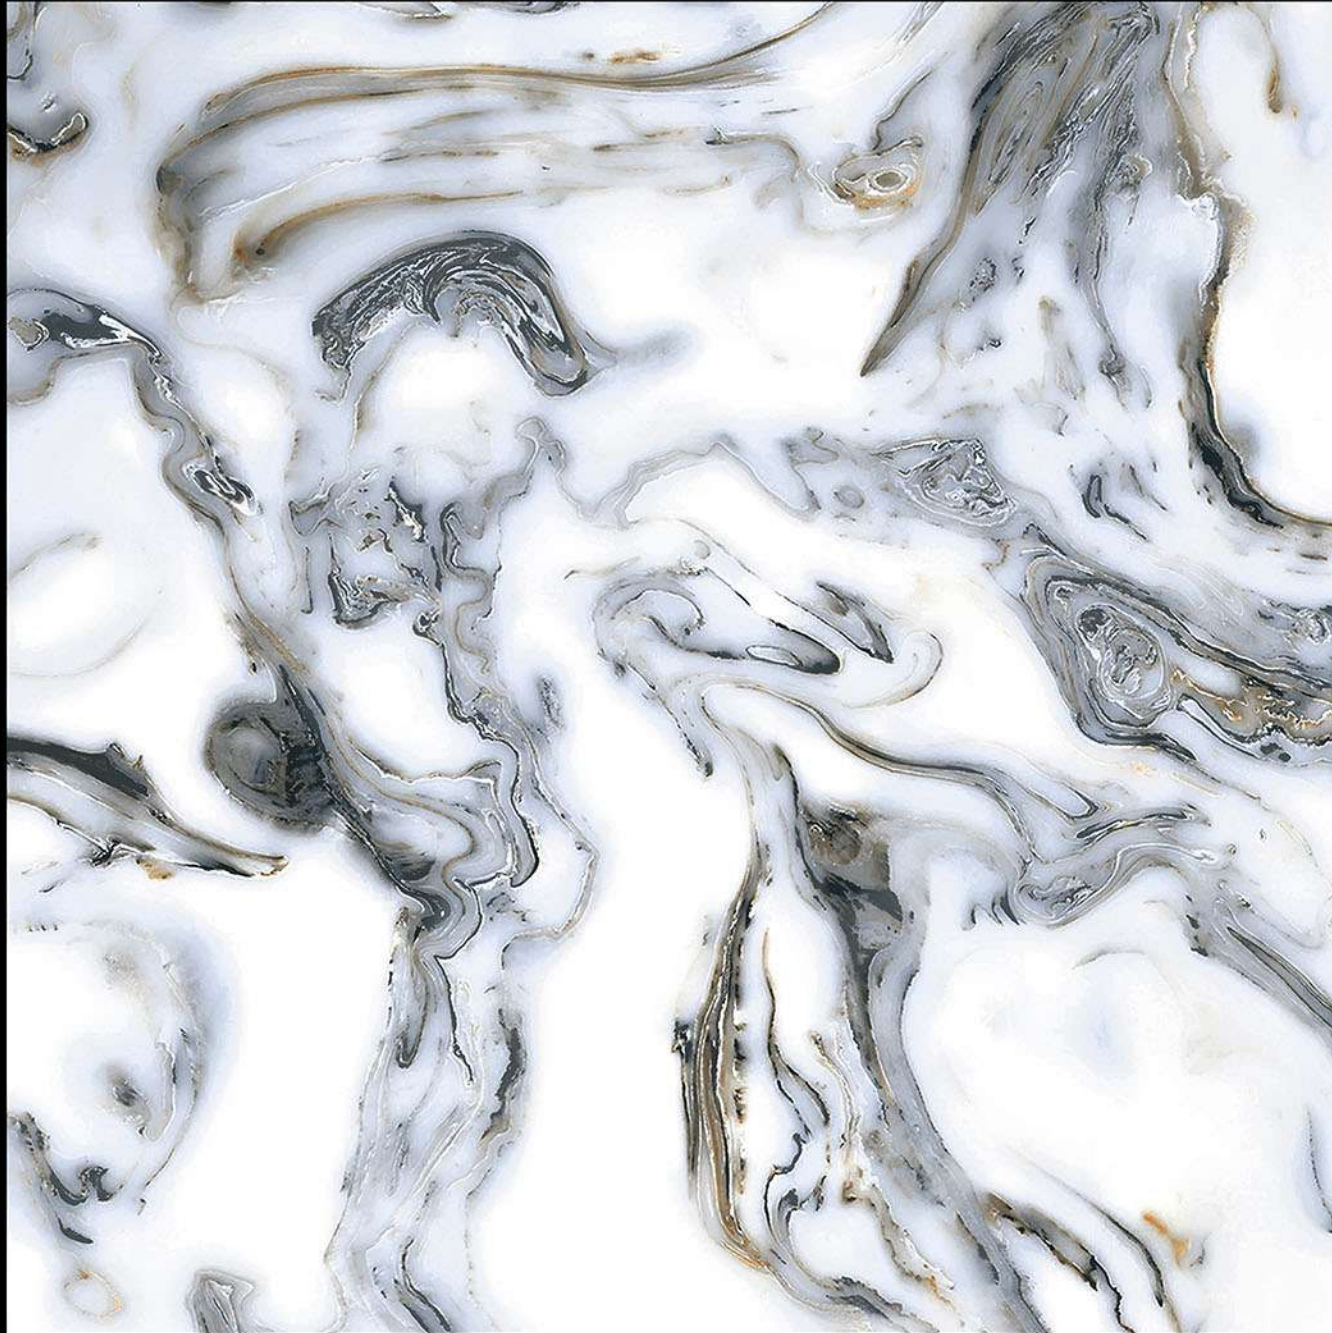

GVT | **POLISHED**
PGVT | 600 x 600mm

6143 - RIVER BLUE

- 100% Replacement for Italian Marble
- Water Absorption $\leq 0.5\%$
- Zero Maintenance
- Stain Class 5 Resistant
- Eco Friendly
- Divine Glossiness
- Fire Resistant
- Frost Resistant