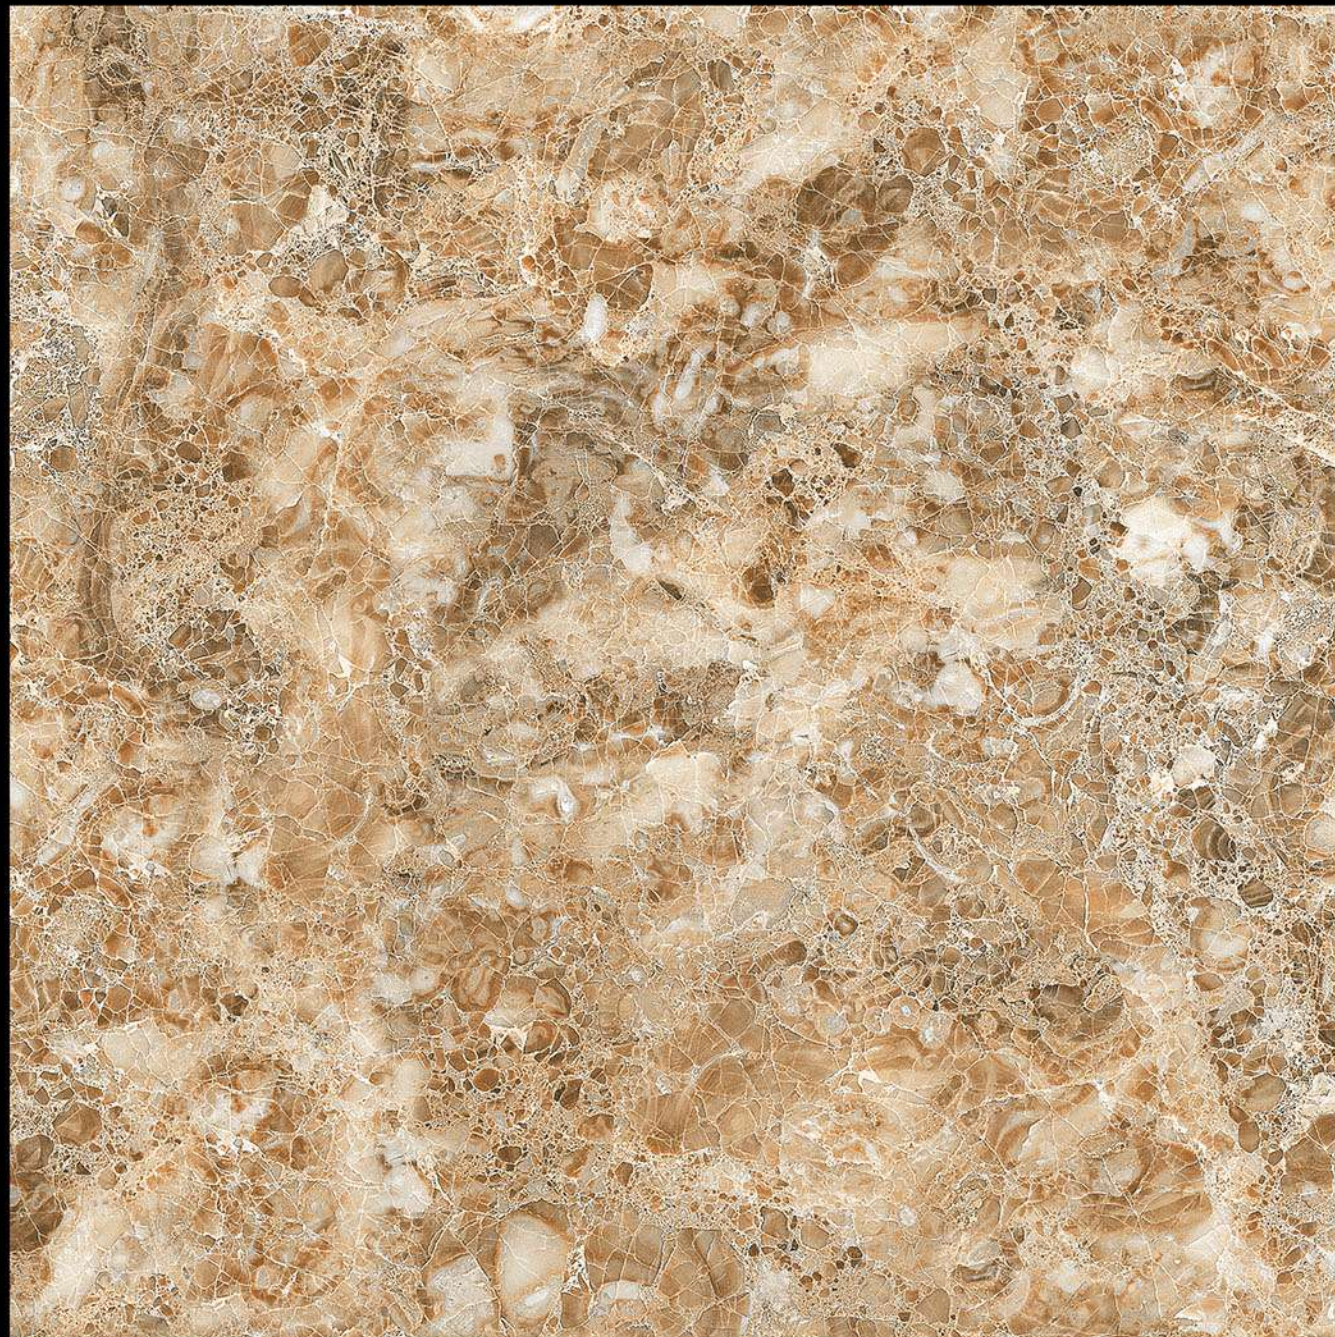

GVT | **POLISHED**
PGVT | 600 x 600mm

6032 - EMPREDOR GOLD

- 100% Replacement for Italian Marble
- Water Absorption $\leq 0.5\%$
- Zero Maintenance
- Stain Class 5 Resistant
- Eco Friendly
- Divine Glossiness
- Fire Resistant
- Frost Resistant