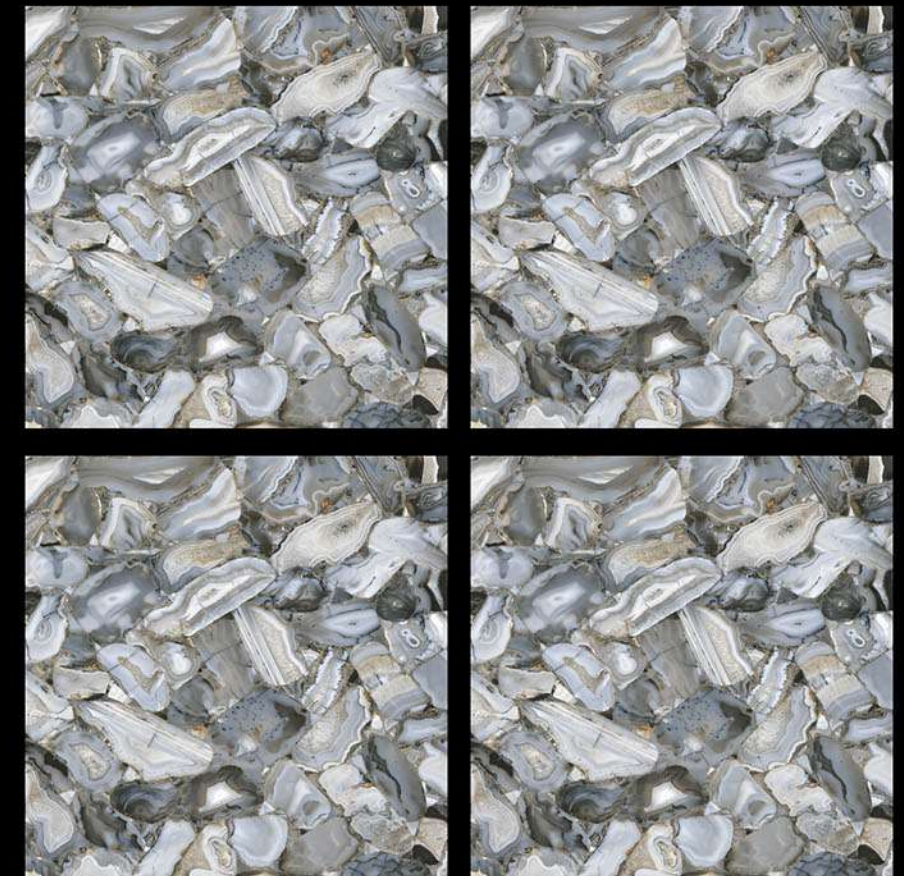

GVT | **POLISHED**
PGVT | 600 x 600mm

6023 - PEBBLES

- 100% Replacement for Italian Marble
- Water Absorption $\leq 0.5\%$
- Zero Maintenance
- Stain Class 5 Resistant
- Eco Friendly
- Divine Glossiness
- Fire Resistant
- Frost Resistant