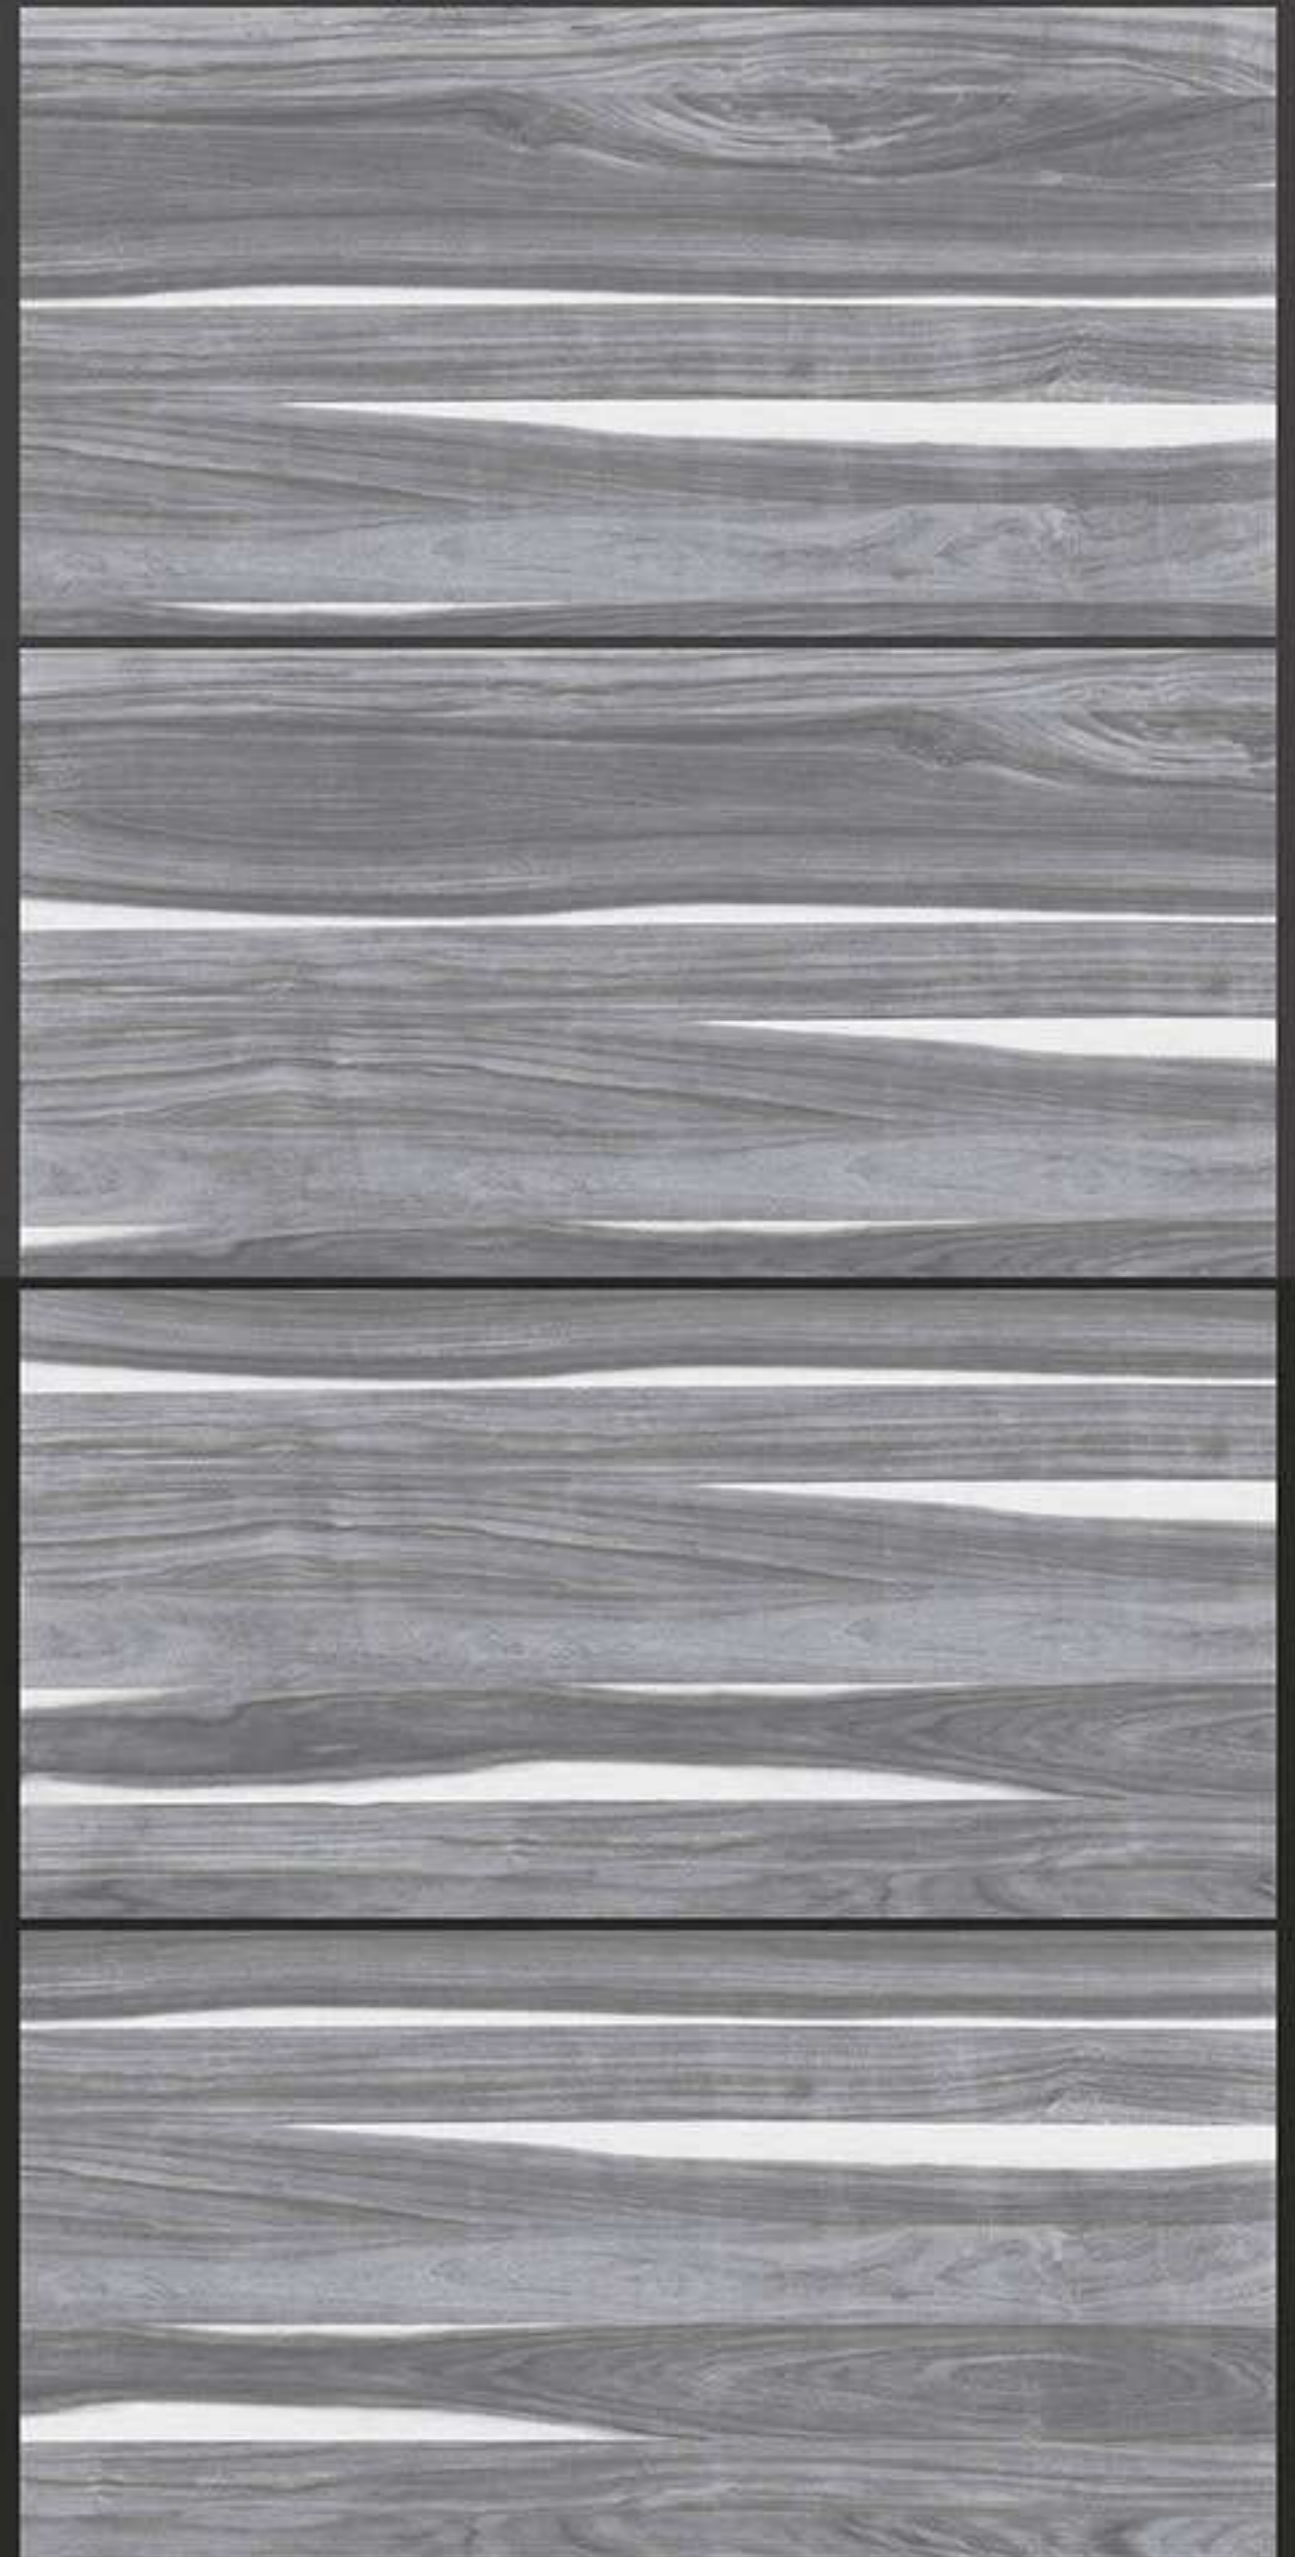

www.probityllp.com
info@probityllp.com

600 x 1200 mm
GLAZED VITRIFIED TILES

TOUCHWOOD GRAY

RANDOM FACES - 4

Low Water Absorption

Frost Resistant

Chemical Resistant

Stain Resistance