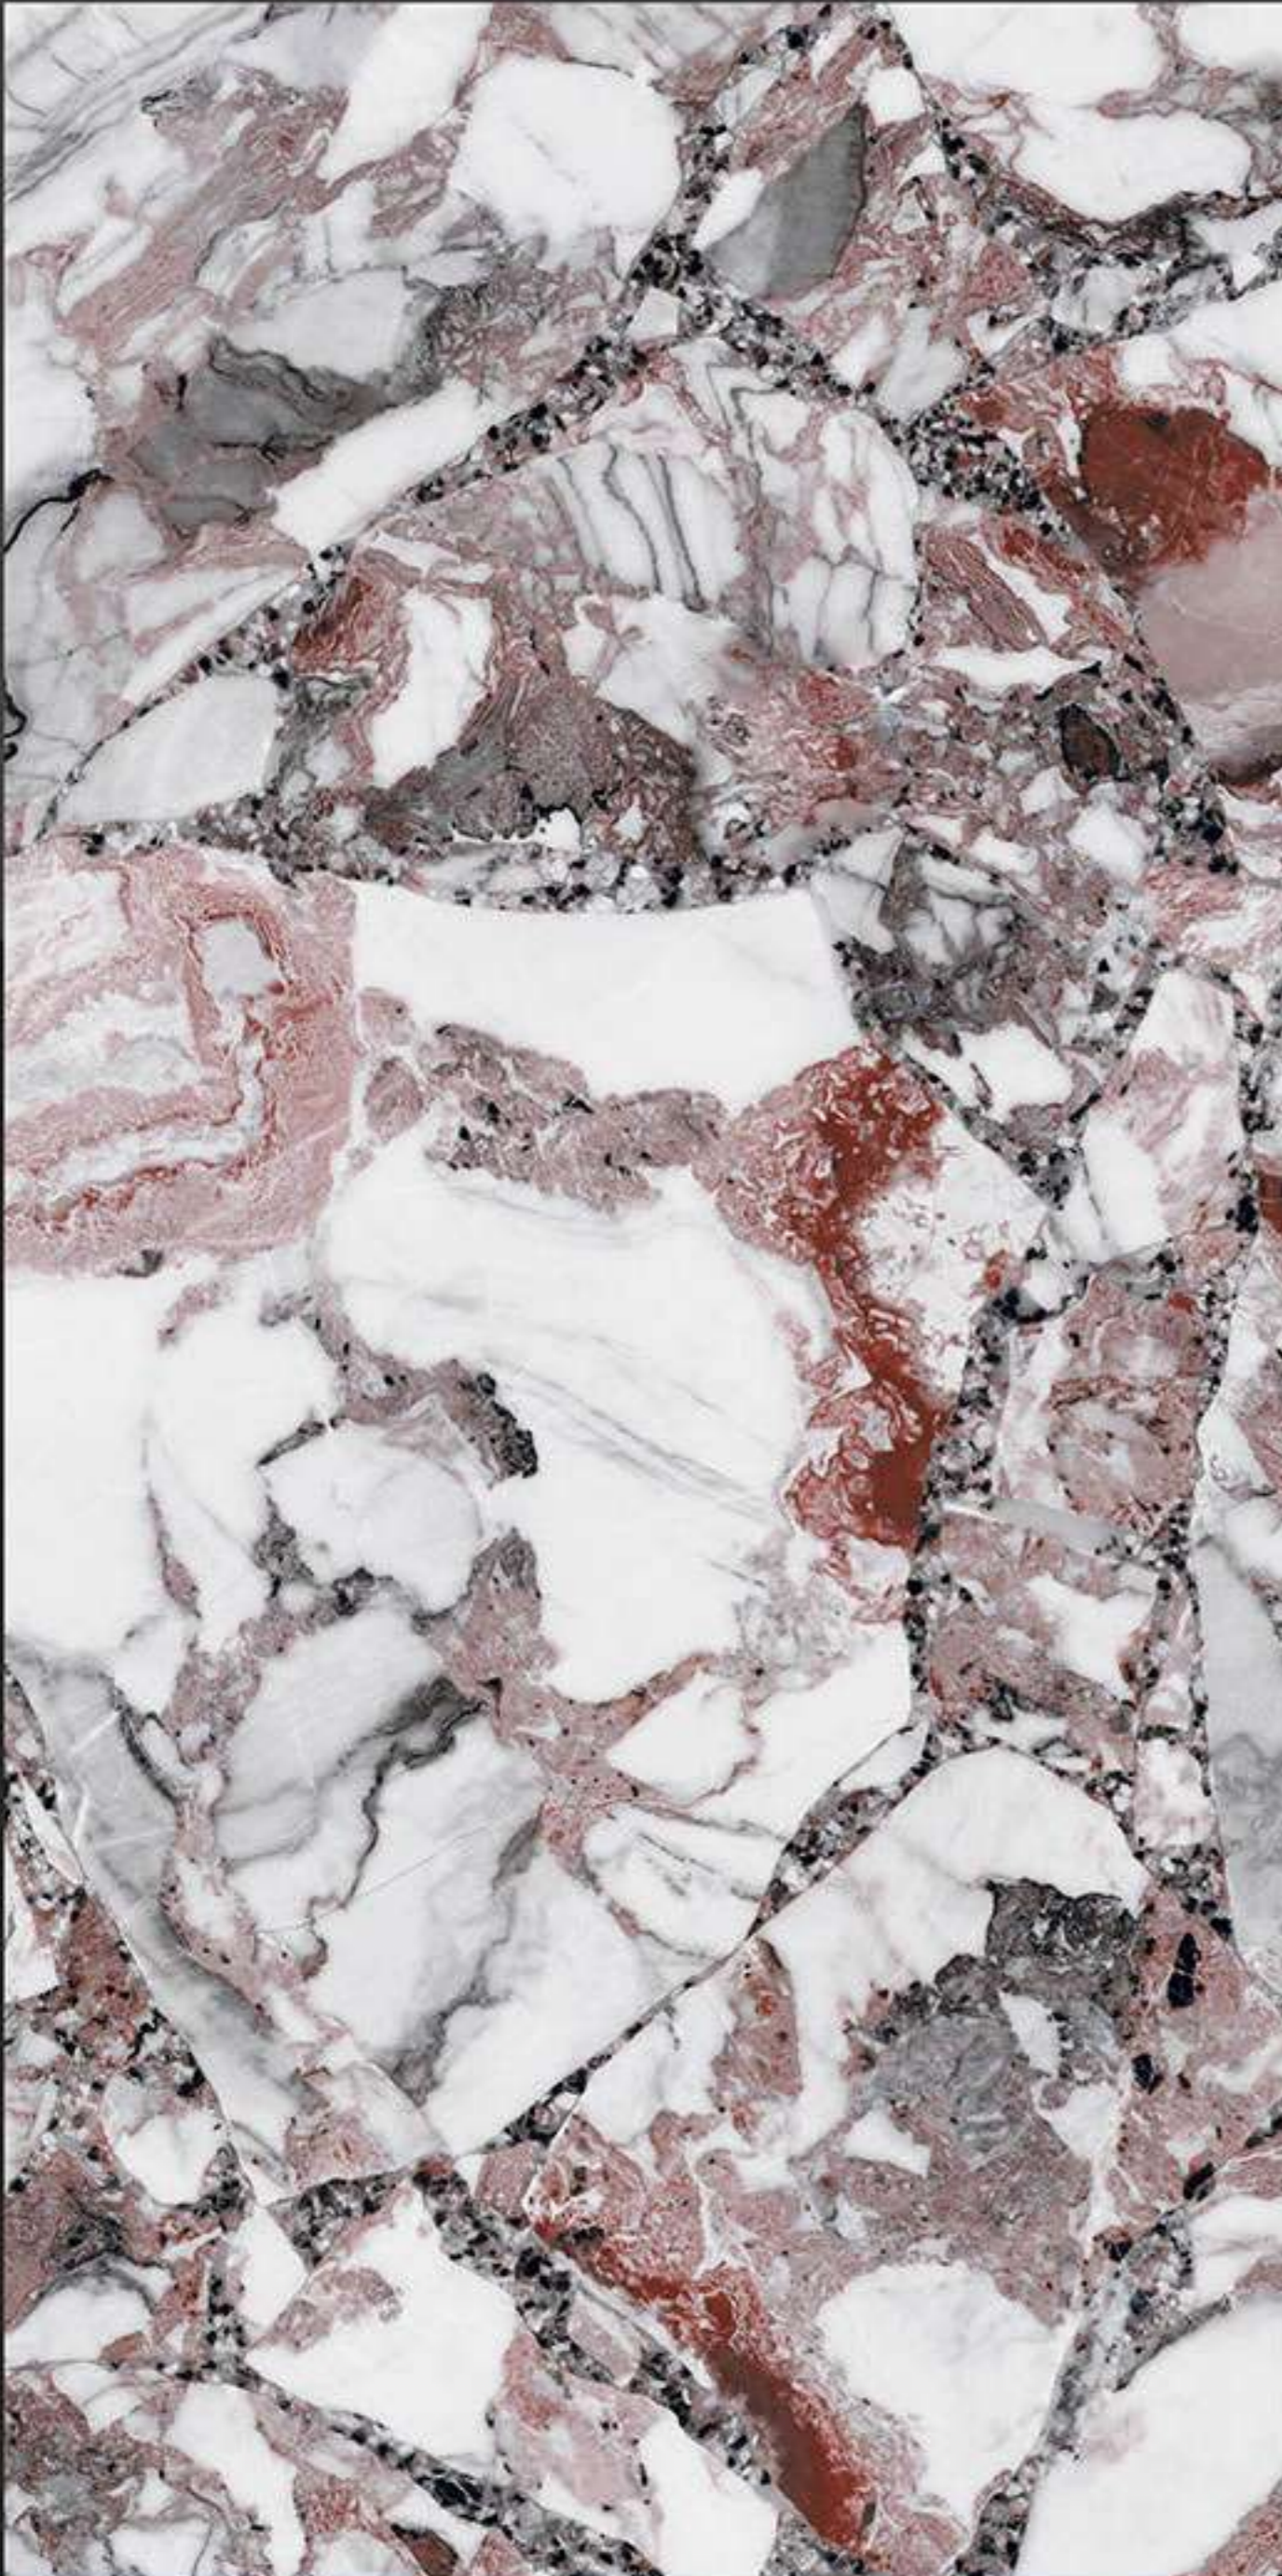

600 x 1200 mm
GLAZED VITRIFIED TILES

ALPI ROSSO

RANDOM FACES - 4

Low Water
Absorption

Frost
Resistant

Chemical
Resistant

Stain
Resistance

Zero
Maintenance

Easy to
Clean

Jetpar Road B/H Eurocoin Ceramic,
Near Narmda Canal, Morbi,
Gujarat 363642

+91 91044 77550
+91 91044 77551
+91 91044 77552

www.probityllp.com
info@probityllp.com