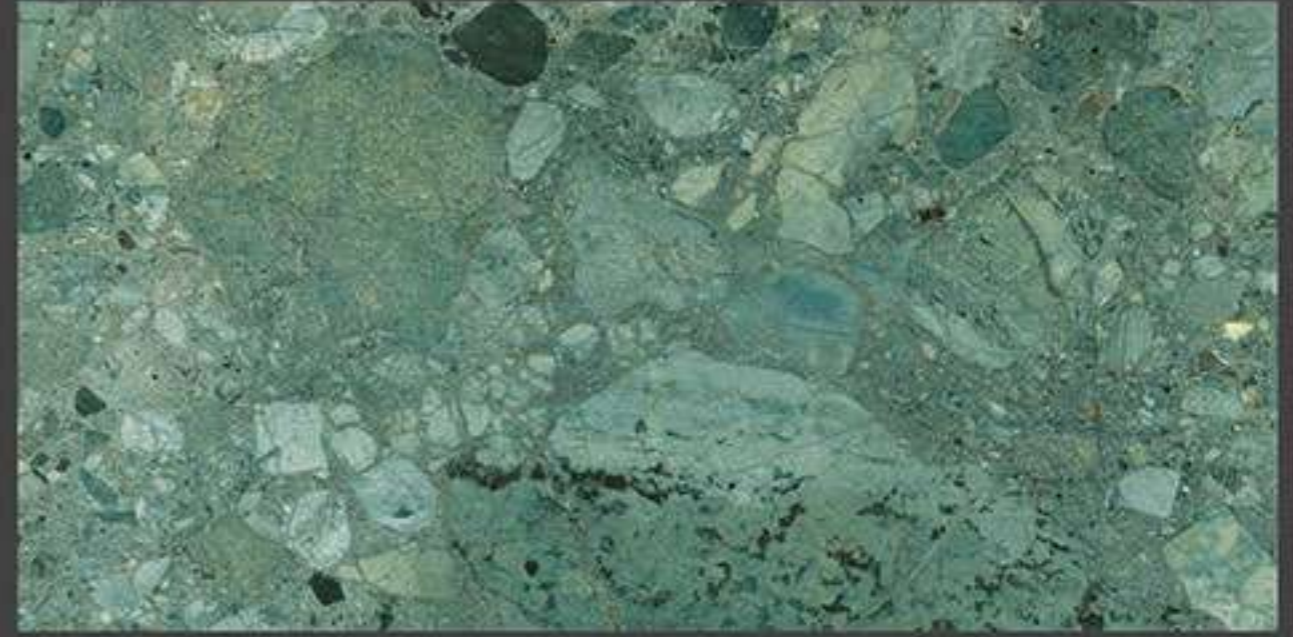

RANDOM FACES -3

Low Water Absorption

Frost Resistant

Chemical Resistant

Stain Resistance

Zero Maintenance

Easy to Clean

Jetpar Road B/H Eurocoin Ceramic,
Near Narmda Canal, Morbi,
Gujarat 363642