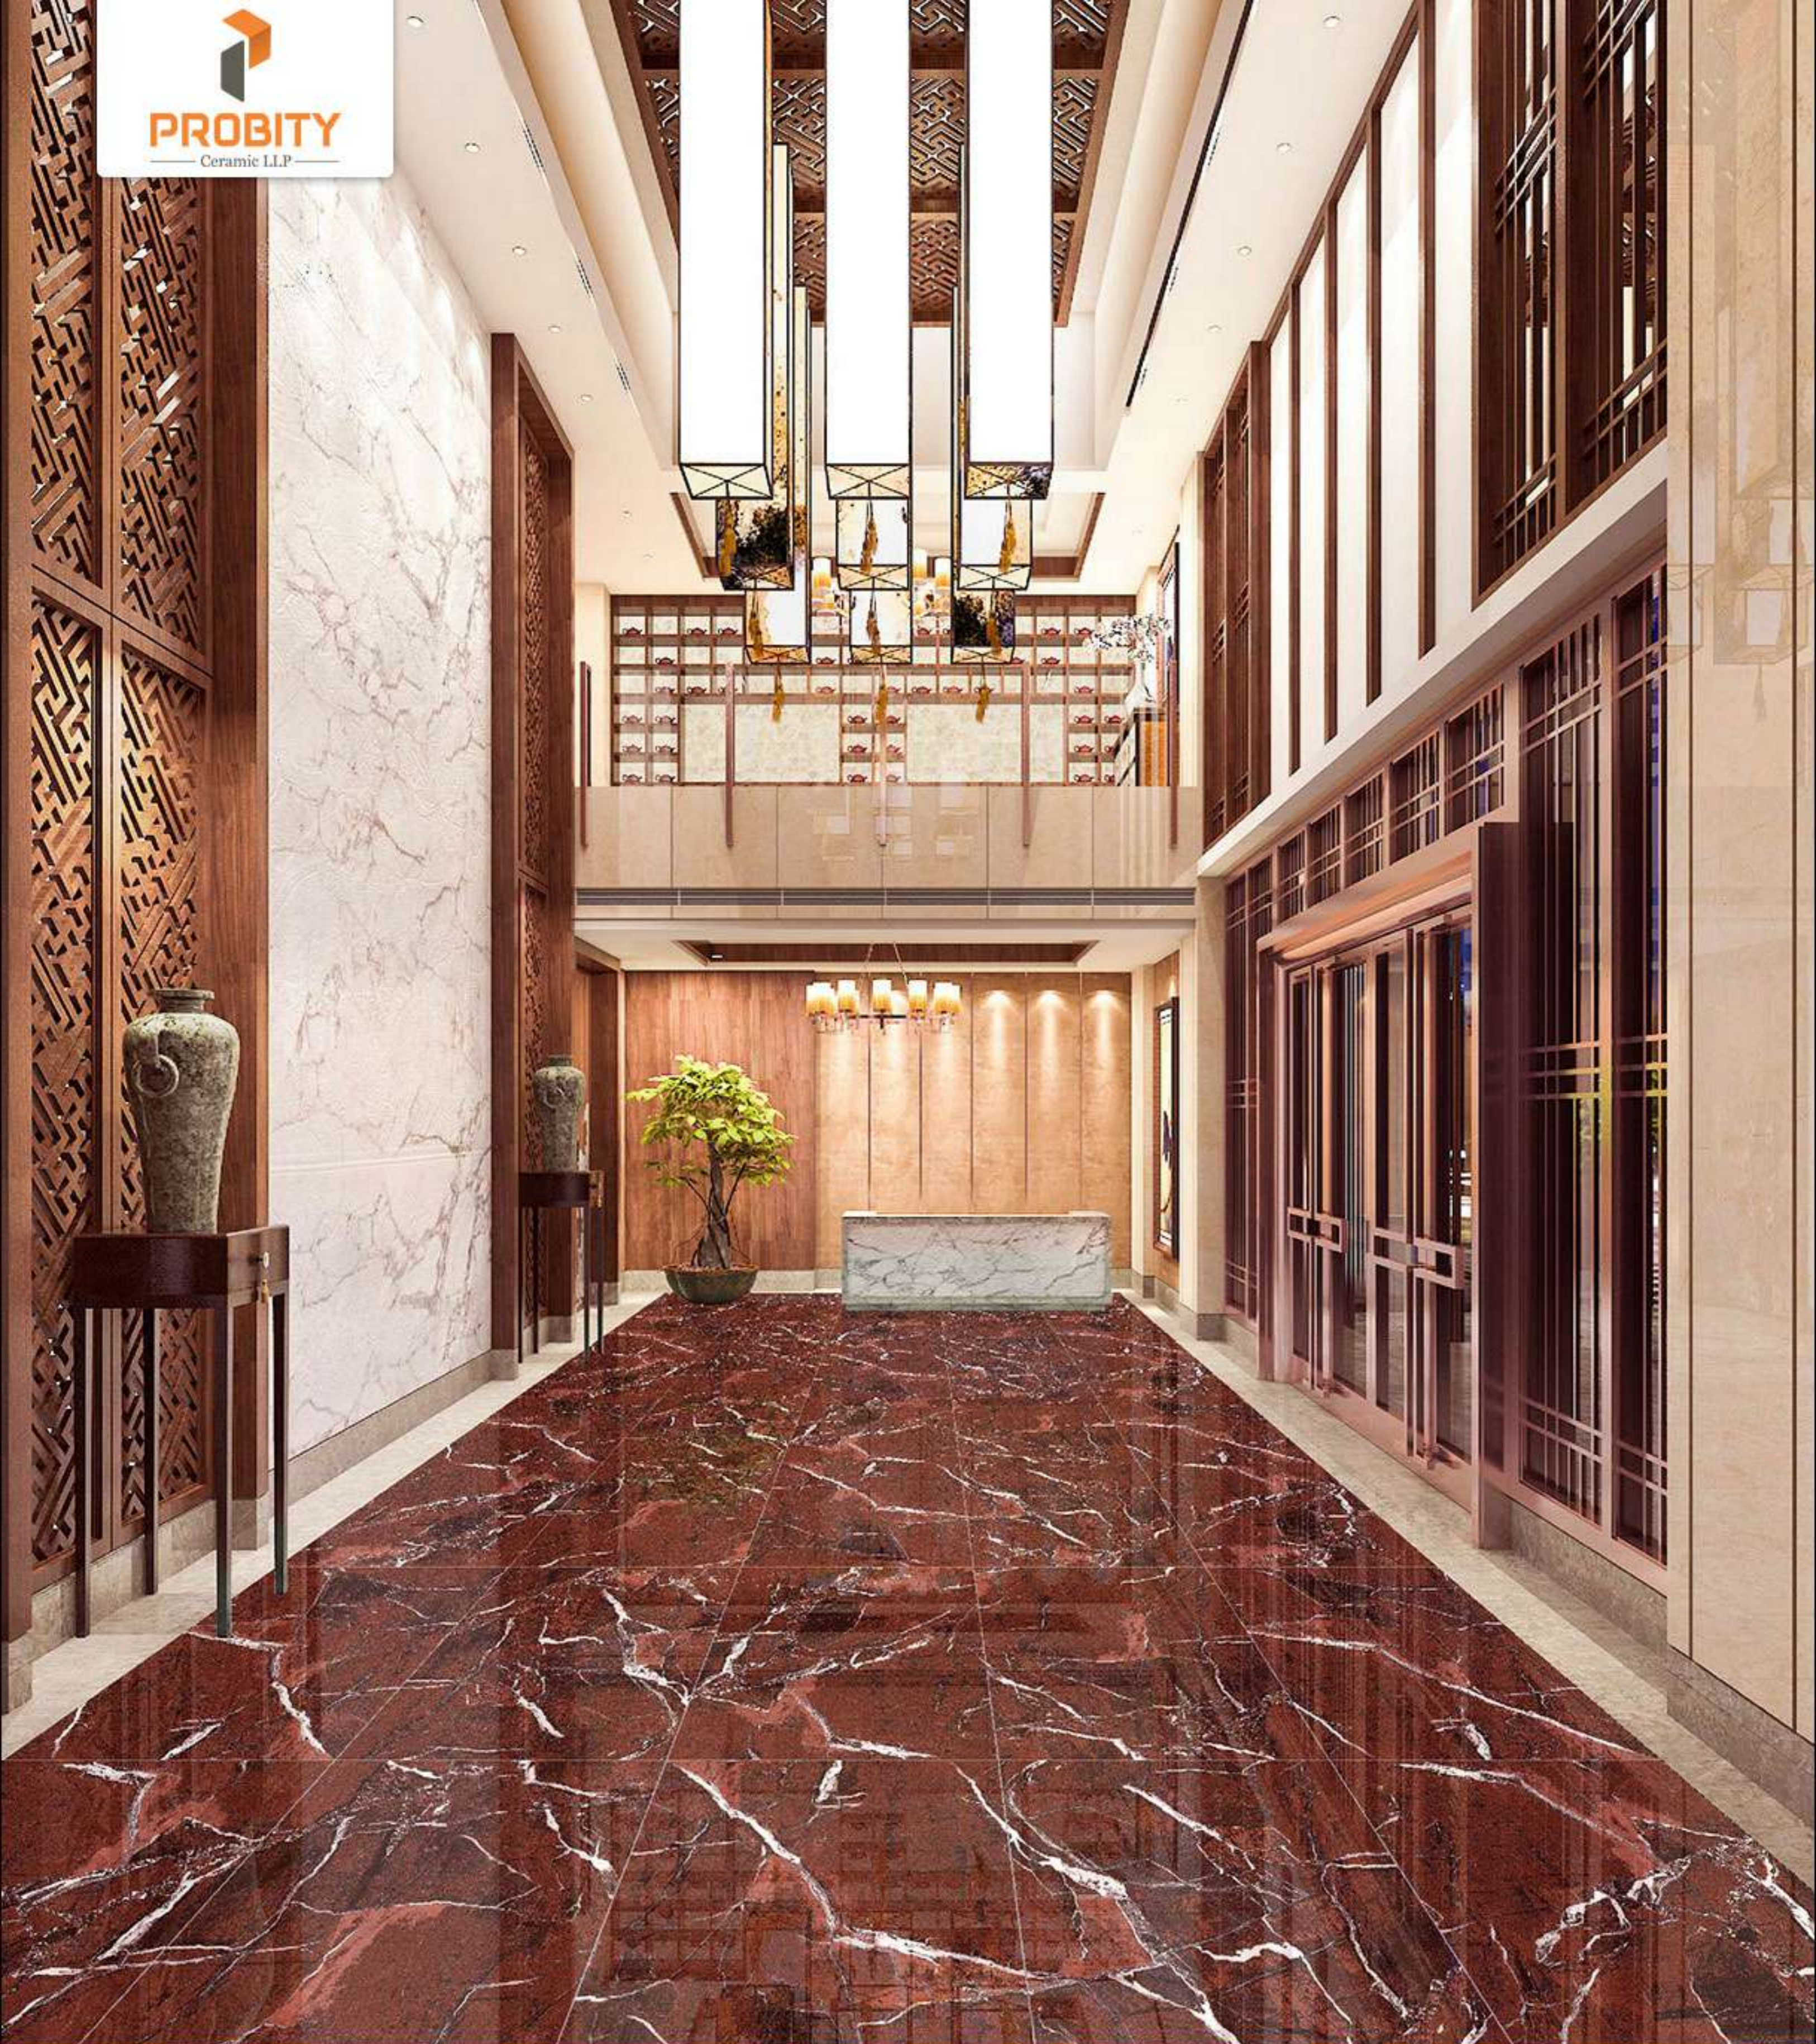

Jetpar Road B/H Eurocoin Ceramic,
Near Narmda Canal, Morbi,
Gujarat 363642

+91 91044 77550
+91 91044 77551
+91 91044 77552

www.probityllp.com
info@probityllp.com