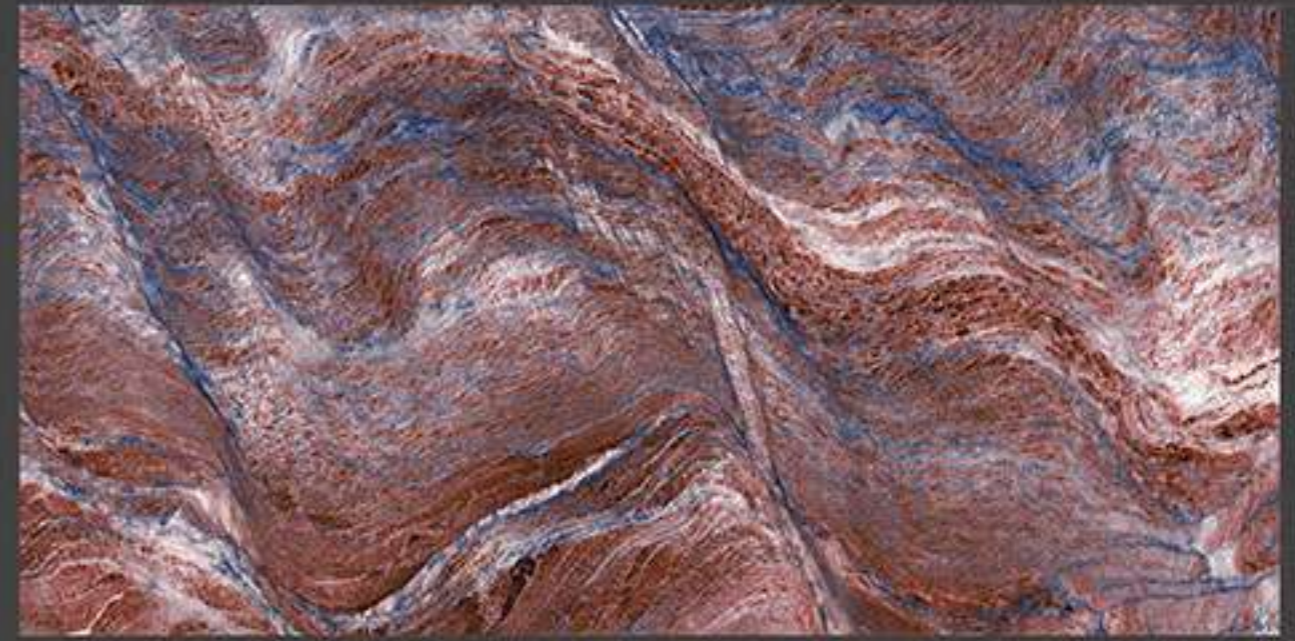

FRENCH ROSSO

RANDOM FACES - 4

Low Water
Absorption

Frost
Resistant

Chemical
Resistant

Stain
Resistance

Zero
Maintenance

Easy to
Clean