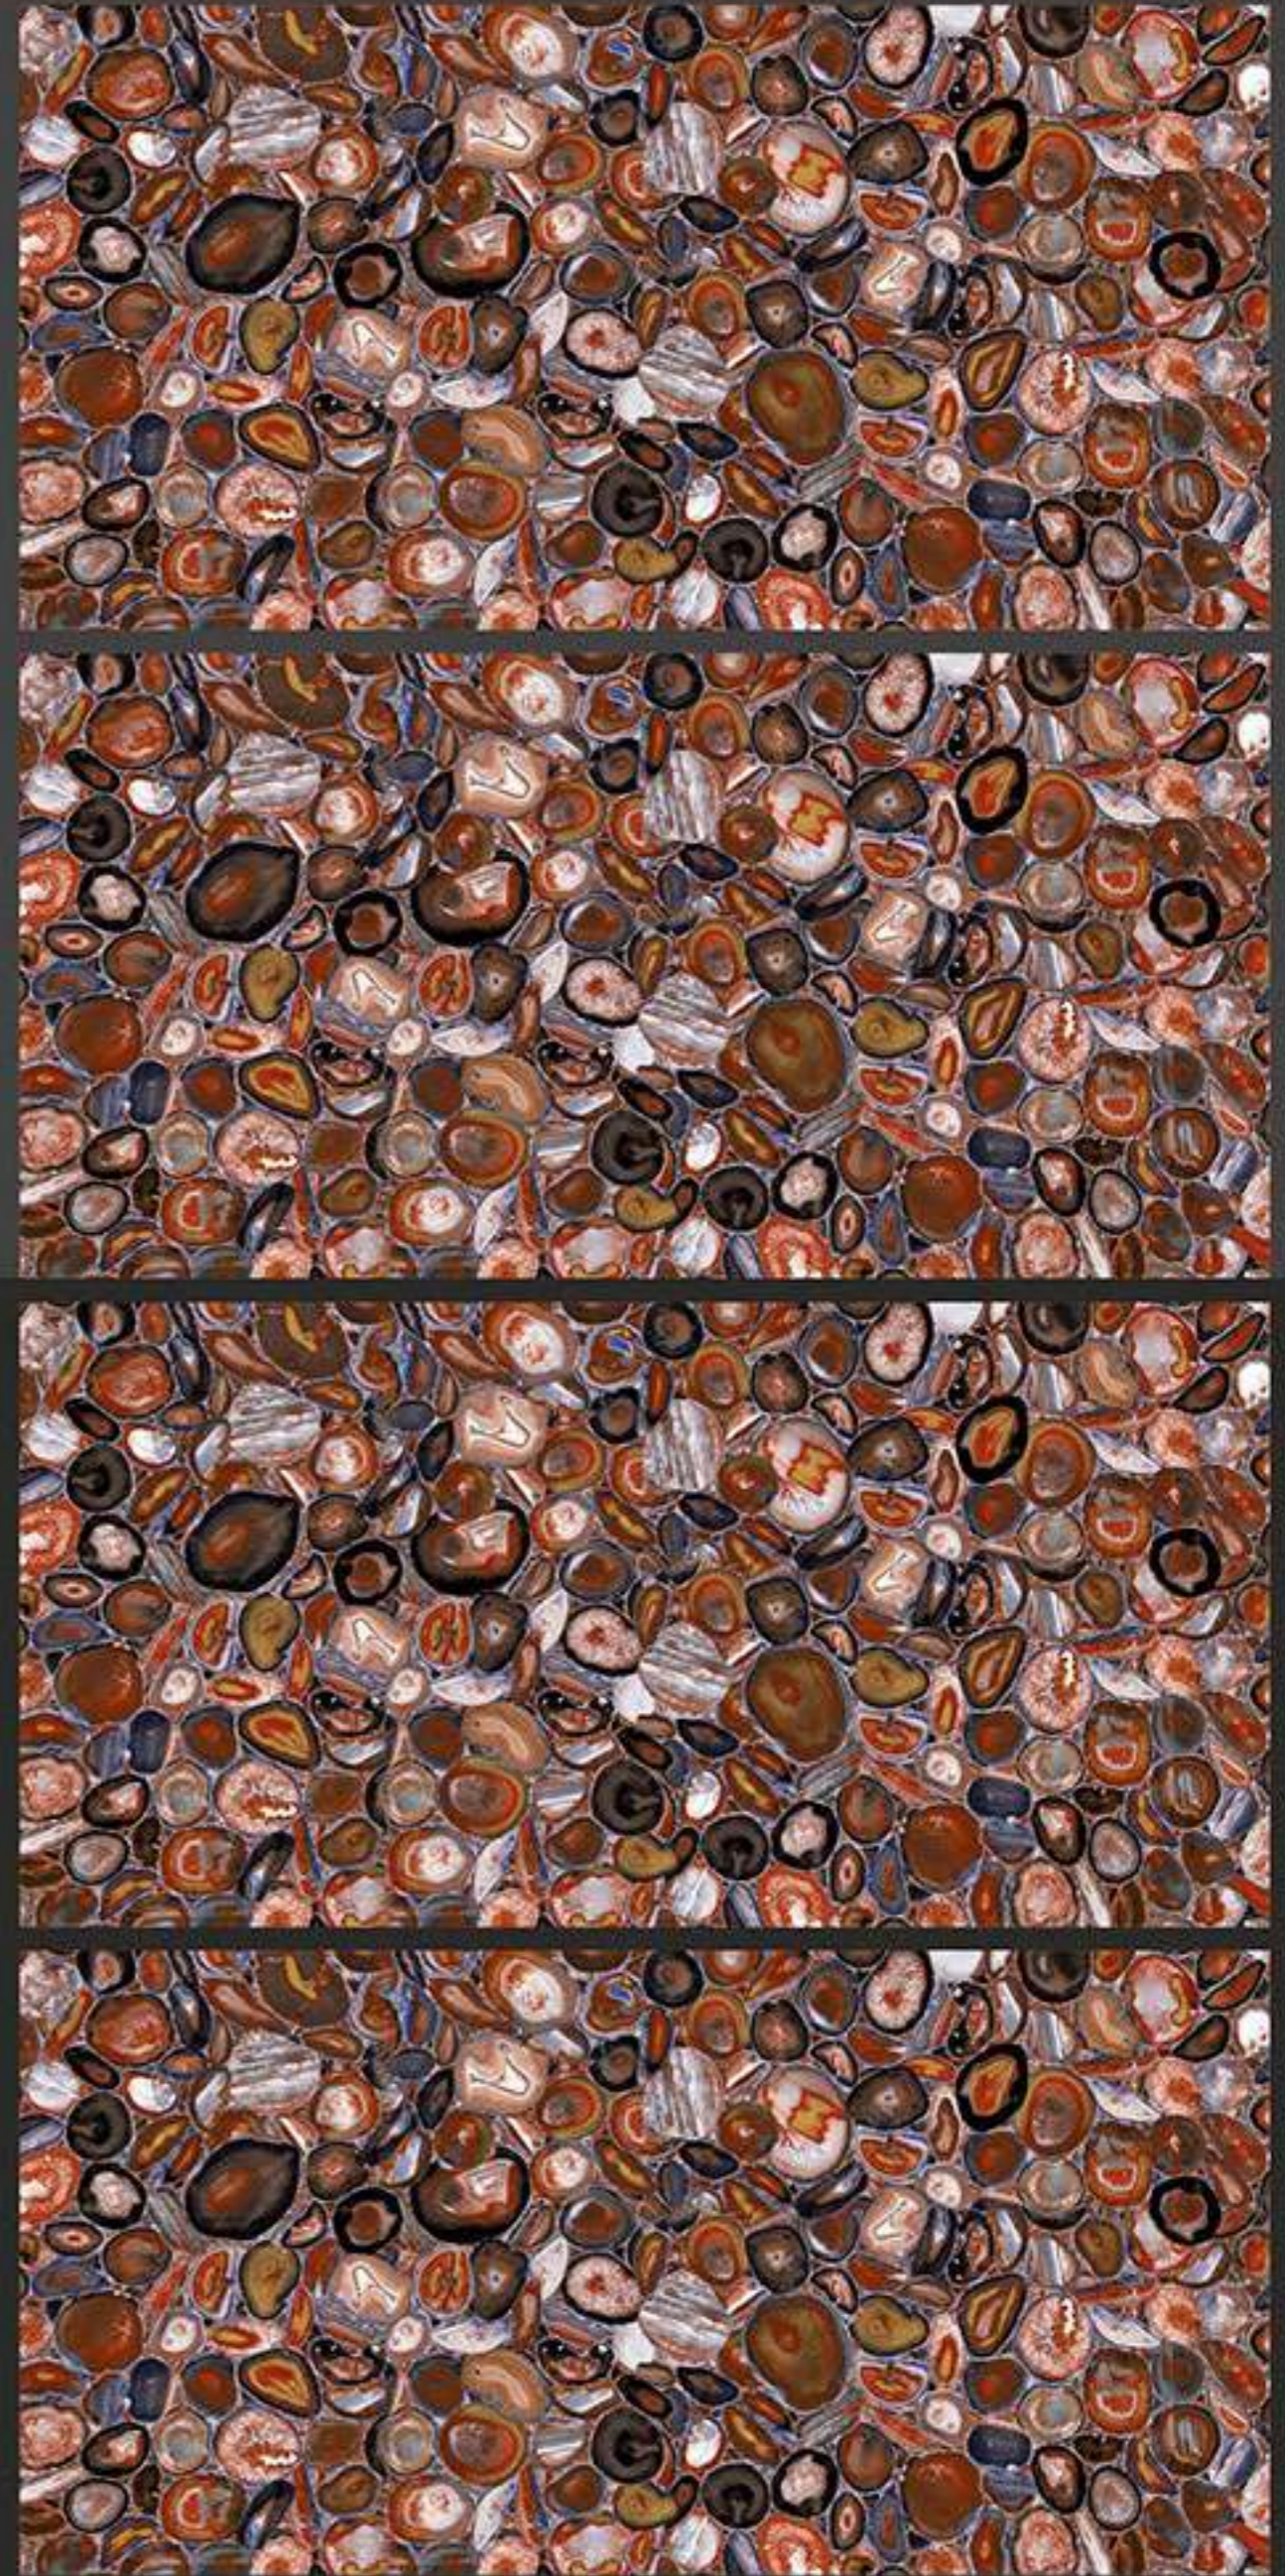

600 x 1200 mm
GLAZED VITRIFIED TILES

PEBBLES RED

RANDOM FACES -1

Low Water
Absorption

Frost
Resistant

Chemical
Resistant

Stain
Resistance

Zero
Maintenance