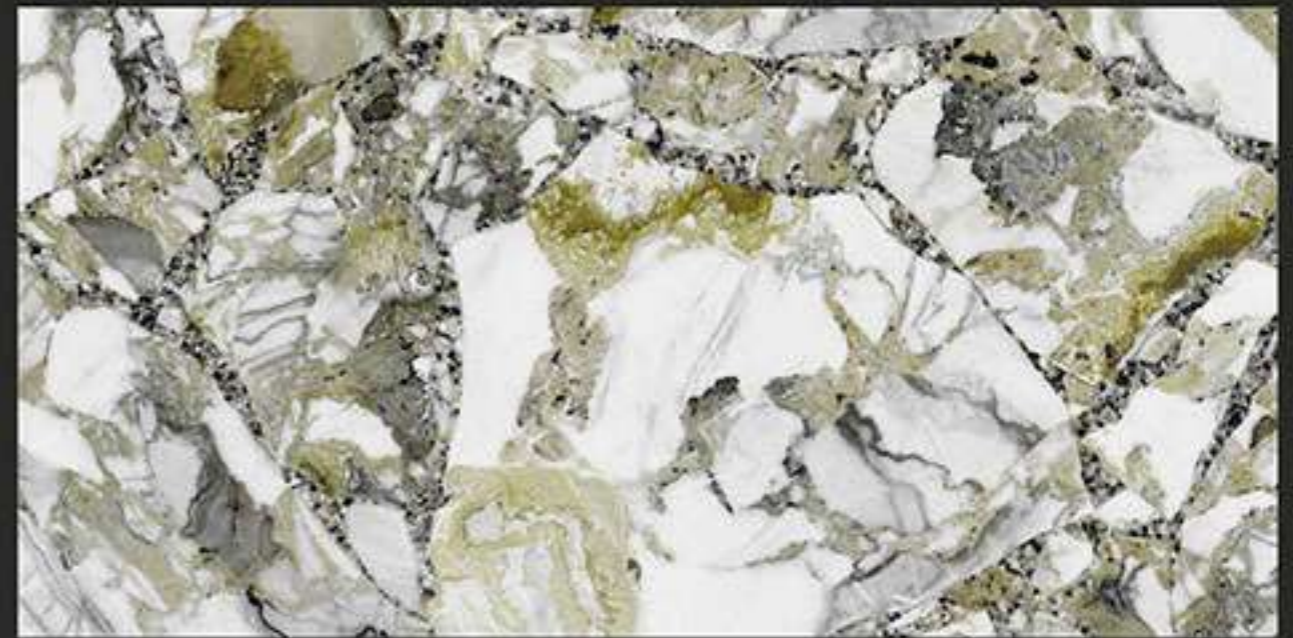

ALPI VERDE

RANDOM FACES - 4

Low Water
Absorption

Frost
Resistant

Chemical
Resistant

Stain
Resistance

Zero
Maintenance

Easy to
Clean