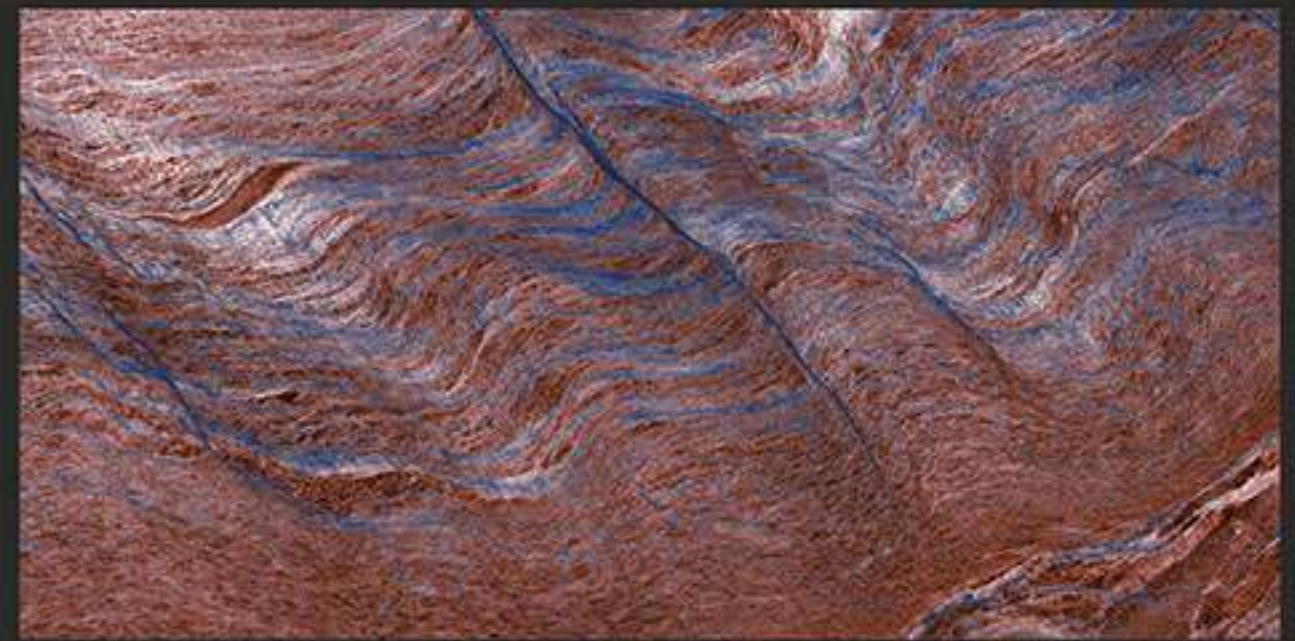

FRENCH ROSSO

RANDOM FACES - 4

Low Water
Absorption

Frost
Resistant

Chemical
Resistant

Stain
Resistance

Zero
Maintenance

Easy to
Clean