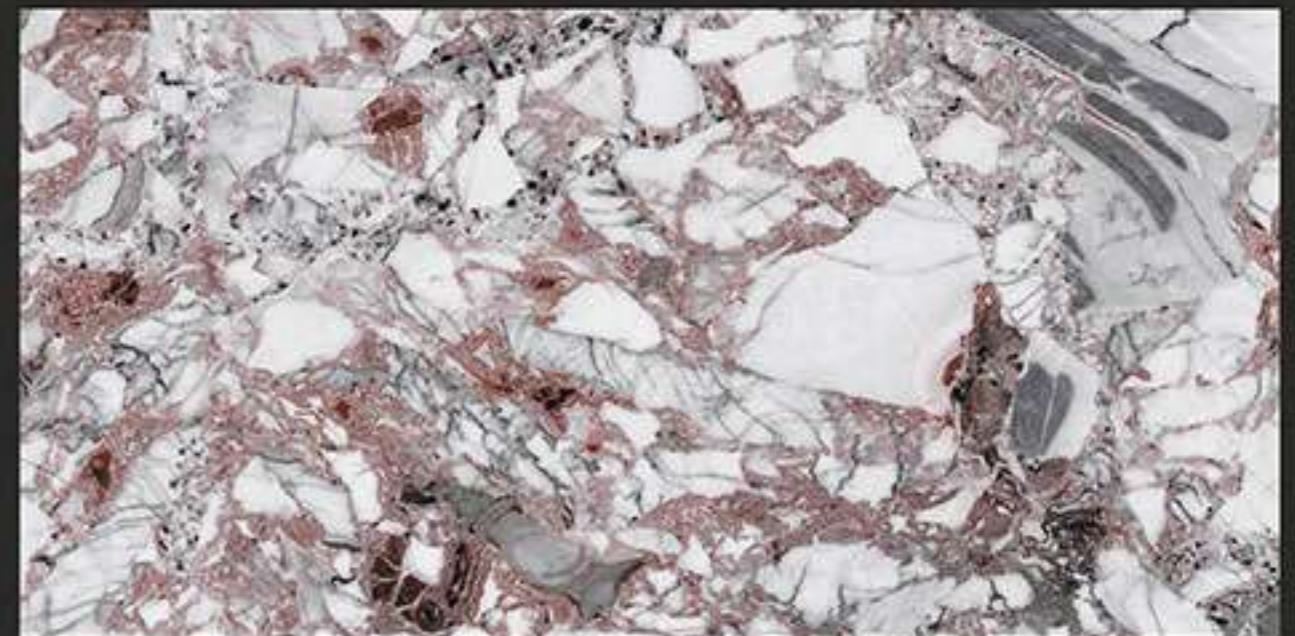

600 x 1200 mm
GLAZED VITRIFIED TILES

ALPI ROSSO

RANDOM FACES - 4

Low Water
Absorption

Frost
Resistant

Chemical
Resistant

Stain
Resistance

Zero
Maintenance

Easy to
Clean

Jetpar Road B/H Eurocoin Ceramic,
Near Narmda Canal, Morbi,
Gujarat 363642

+91 91044 77550
+91 91044 77551
+91 91044 77552

www.probityllp.com
info@probityllp.com