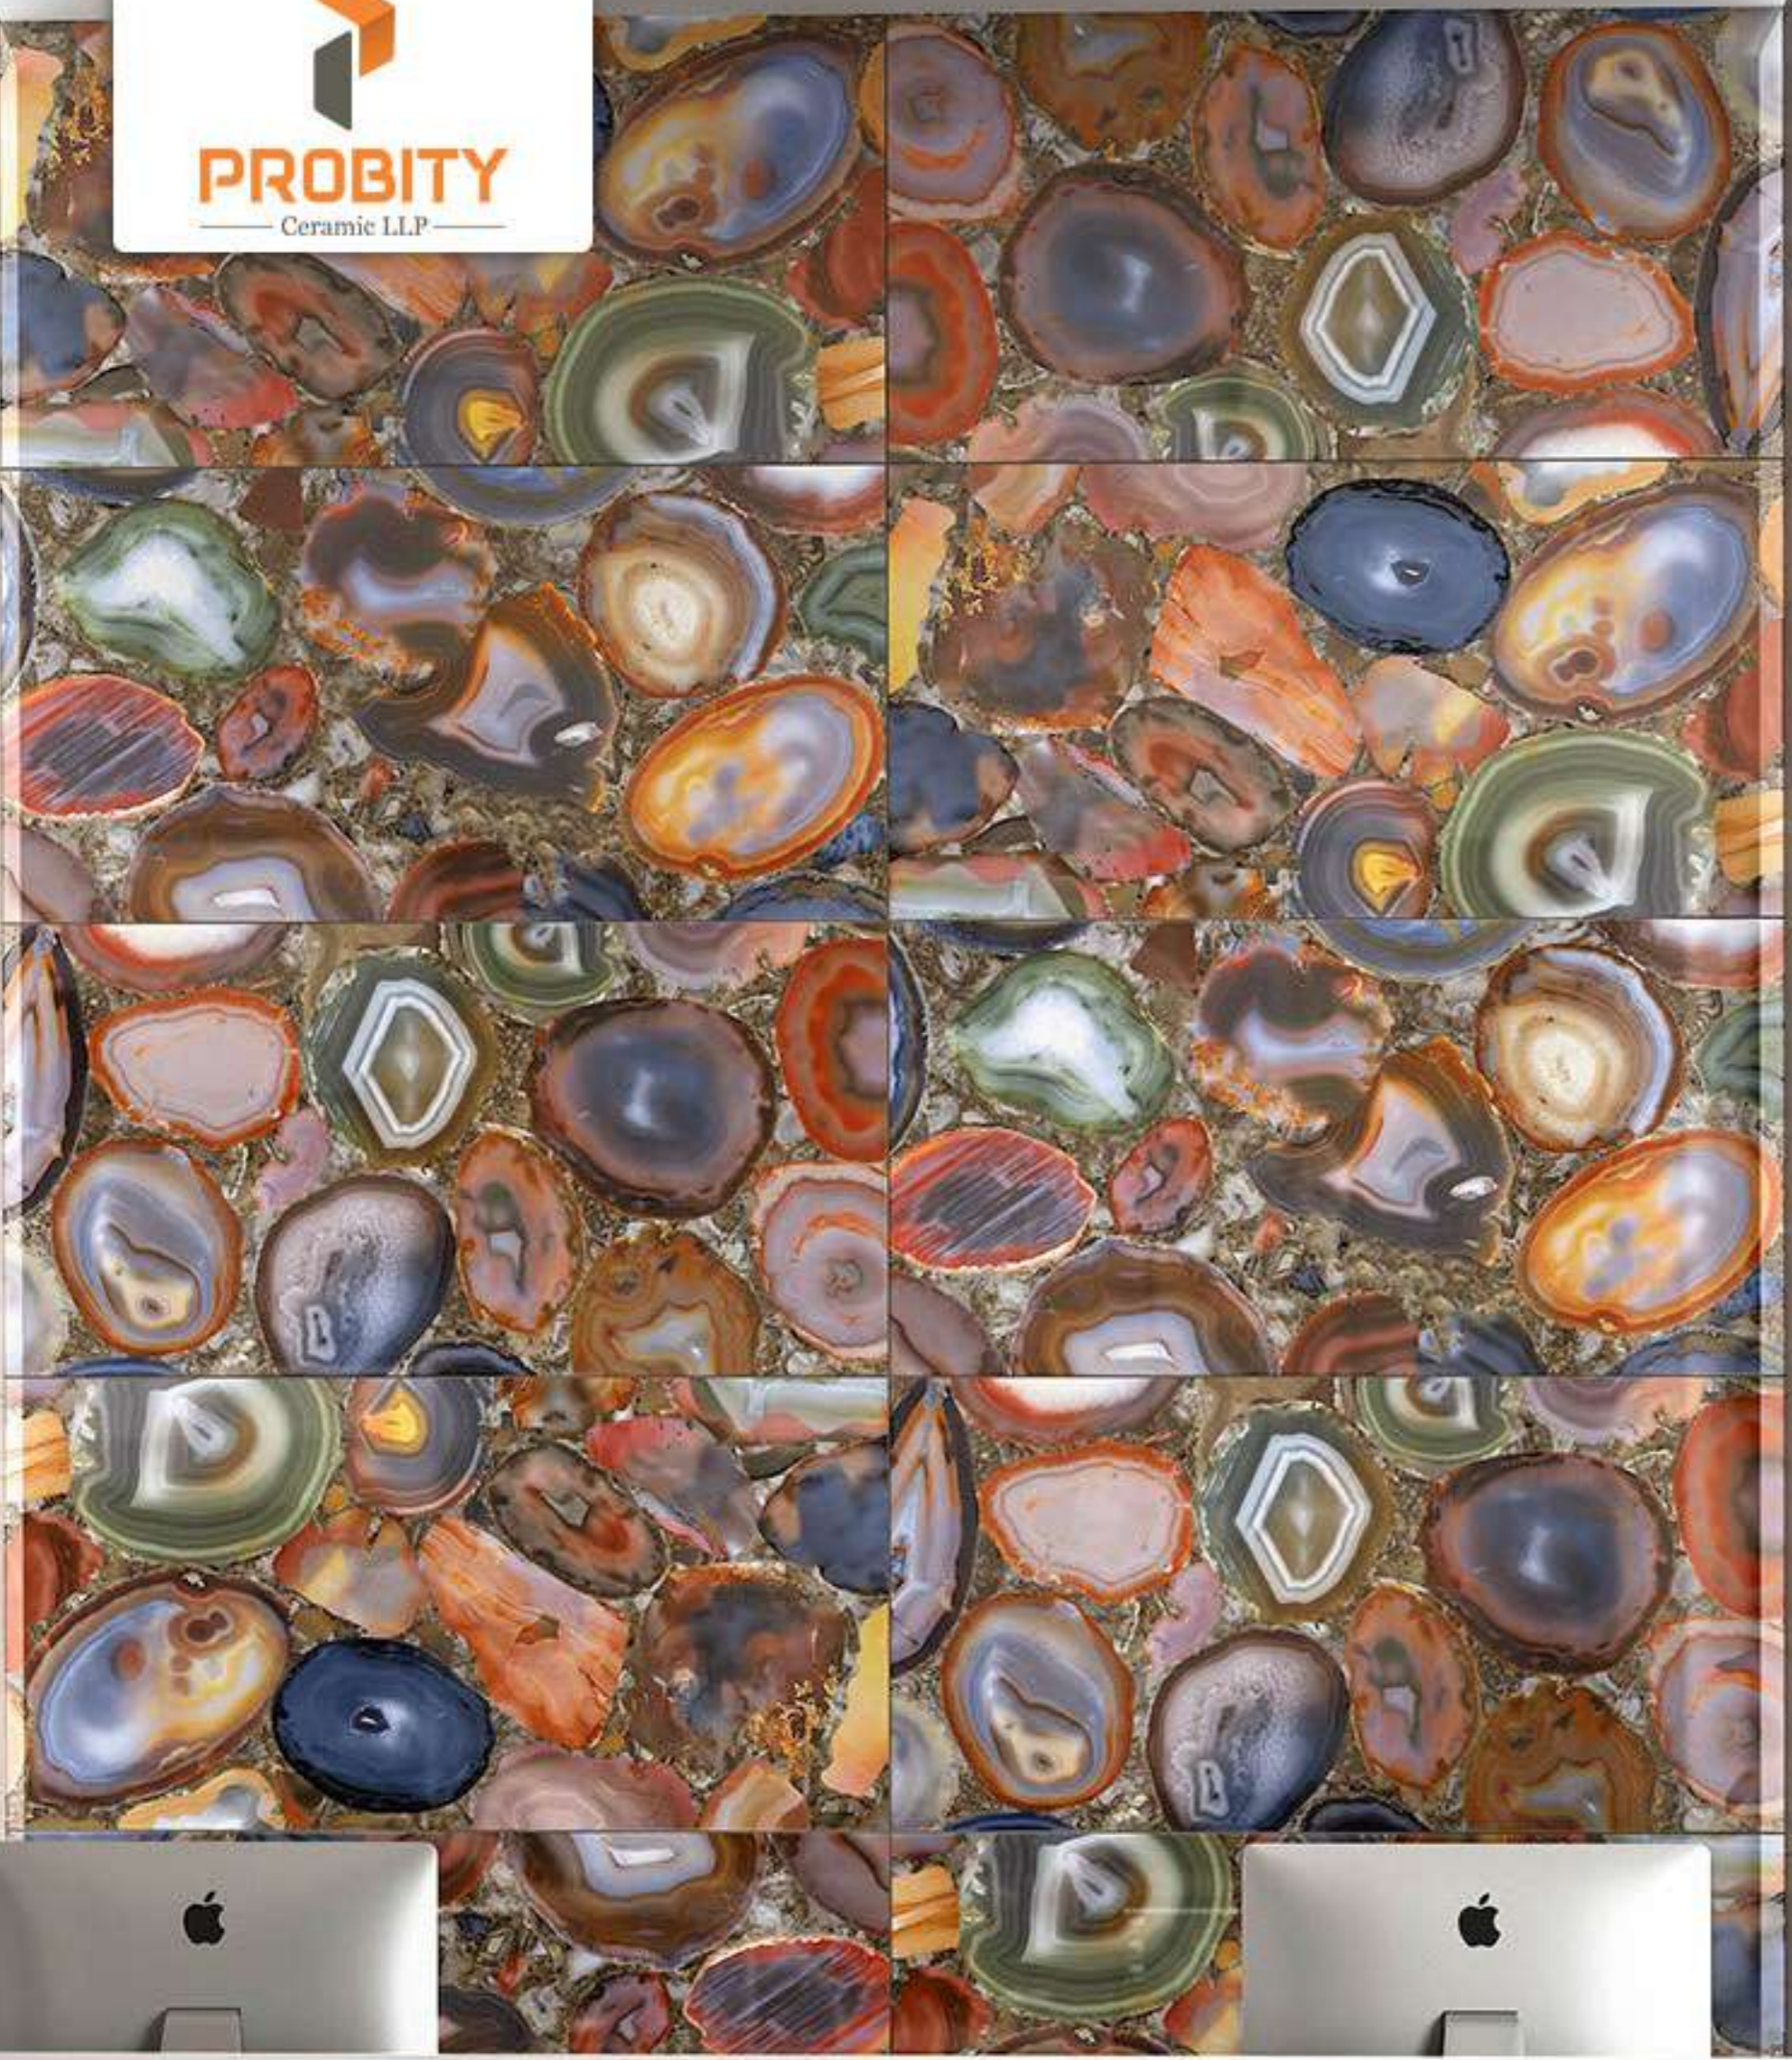

Jetpar Road B/H Eurocoin Ceramic,
Near Narmda Canal, Morbi,
Gujarat 363642

+91 91044 77550
+91 91044 77551
+91 91044 77552

www.probityllp.com
info@probityllp.com