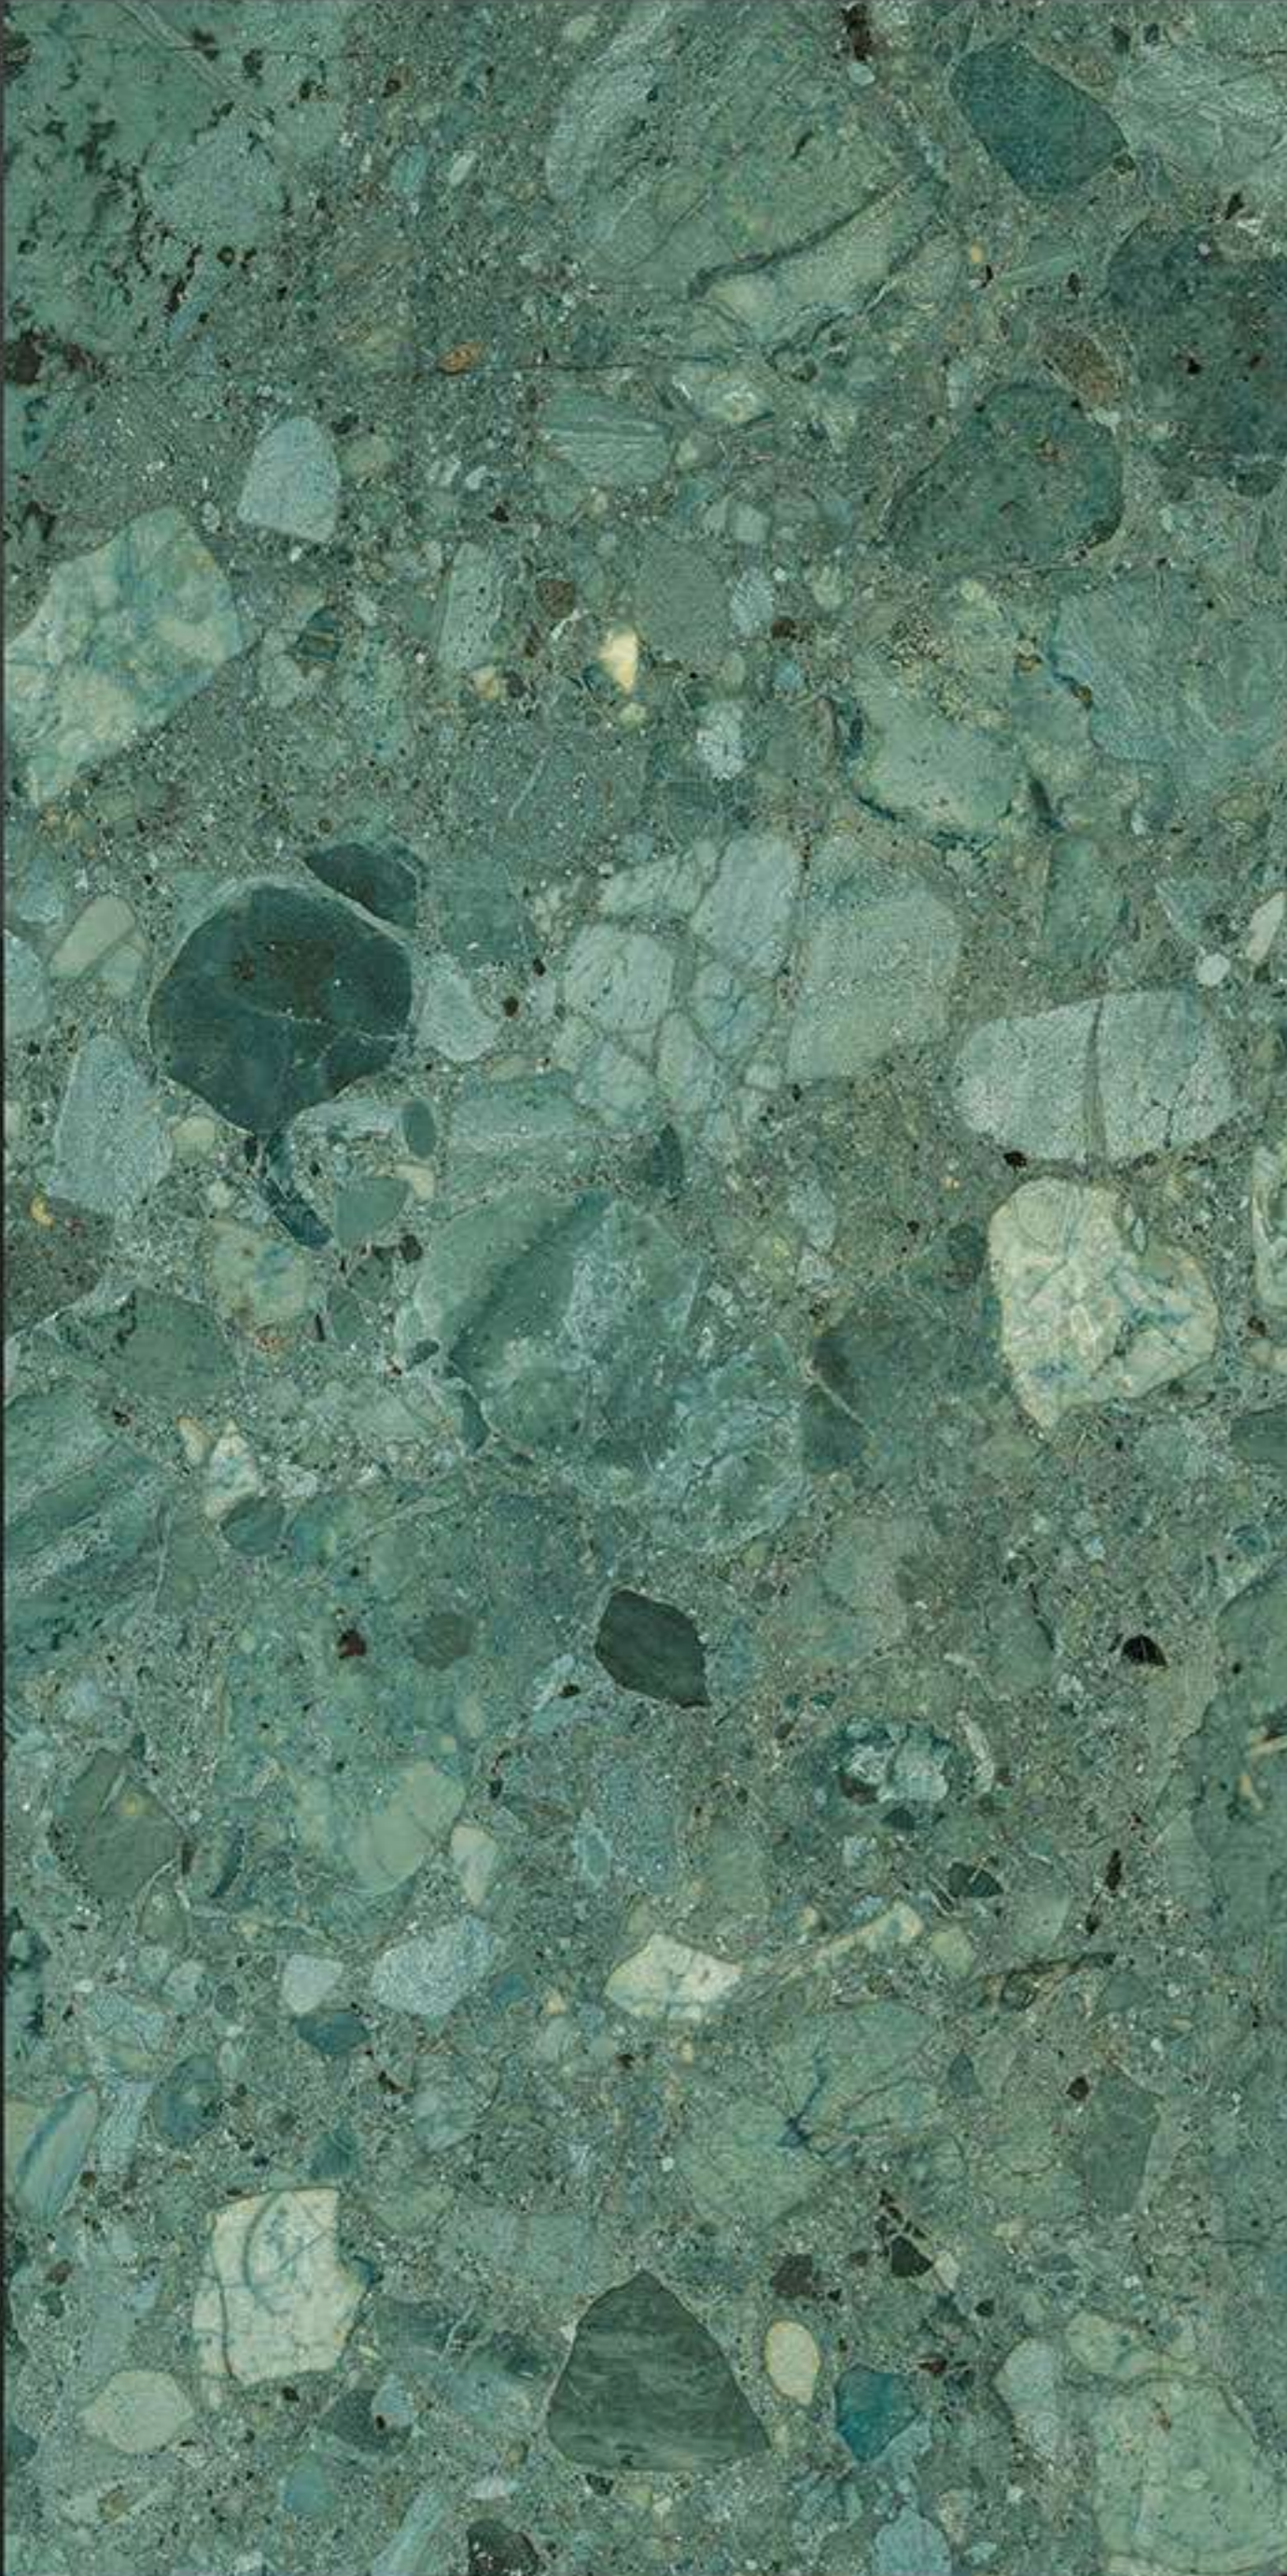

RANDOM FACES -3

Low Water Absorption

Frost Resistant

Chemical Resistant

Stain Resistance

Zero Maintenance

Easy to Clean

Jetpar Road B/H Eurocoin Ceramic,
Near Narmda Canal, Morbi,
Gujarat 363642