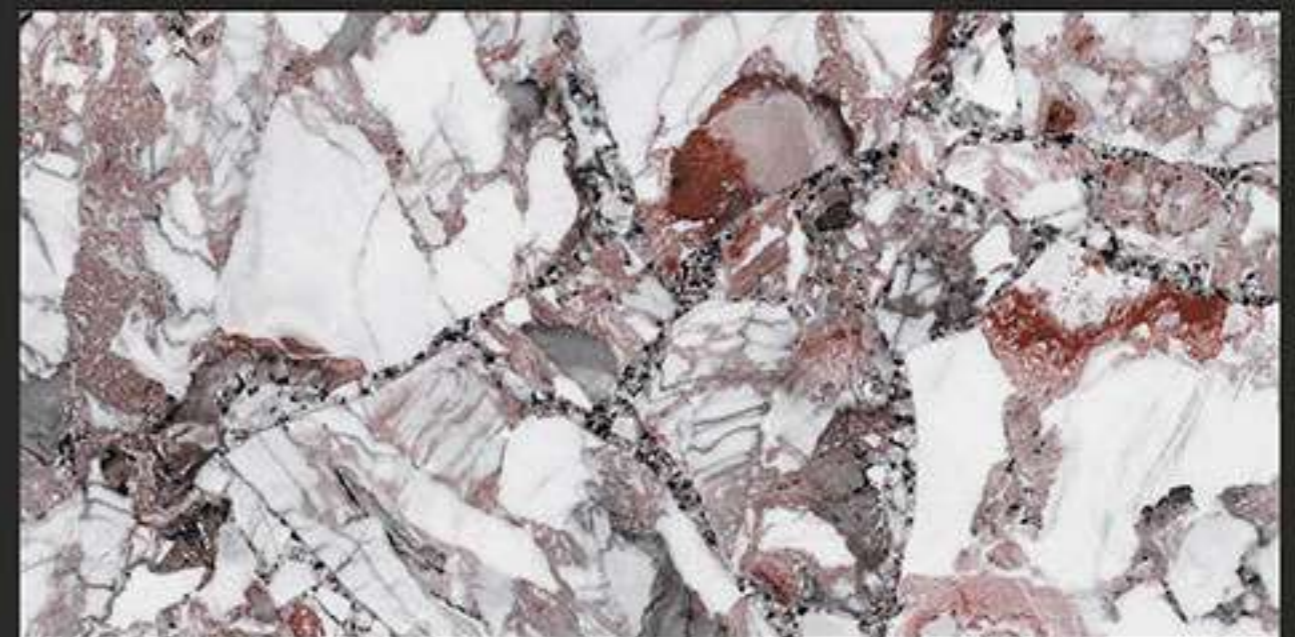

600 x 1200 mm
GLAZED VITRIFIED TILES

ALPI ROSSO

RANDOM FACES - 4

Low Water
Absorption

Frost
Resistant

Chemical
Resistant

Stain
Resistance

Zero
Maintenance

Easy to
Clean

Jetpar Road B/H Eurocoin Ceramic,
Near Narmda Canal, Morbi,
Gujarat 363642

+91 91044 77550
+91 91044 77551
+91 91044 77552

www.probityllp.com
info@probityllp.com