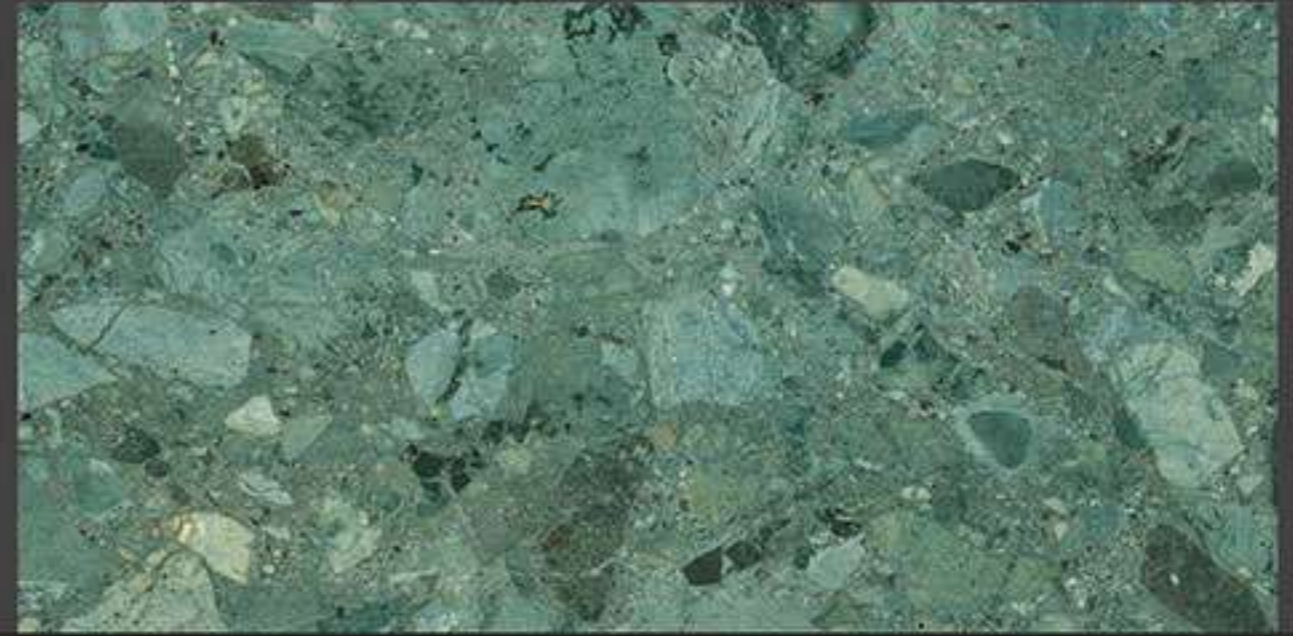

RANDOM FACES -3

Low Water Absorption

Frost Resistant

Chemical Resistant

Stain Resistance

Zero Maintenance

Easy to Clean

Jetpar Road B/H Eurocoin Ceramic,
Near Narmda Canal, Morbi,
Gujarat 363642