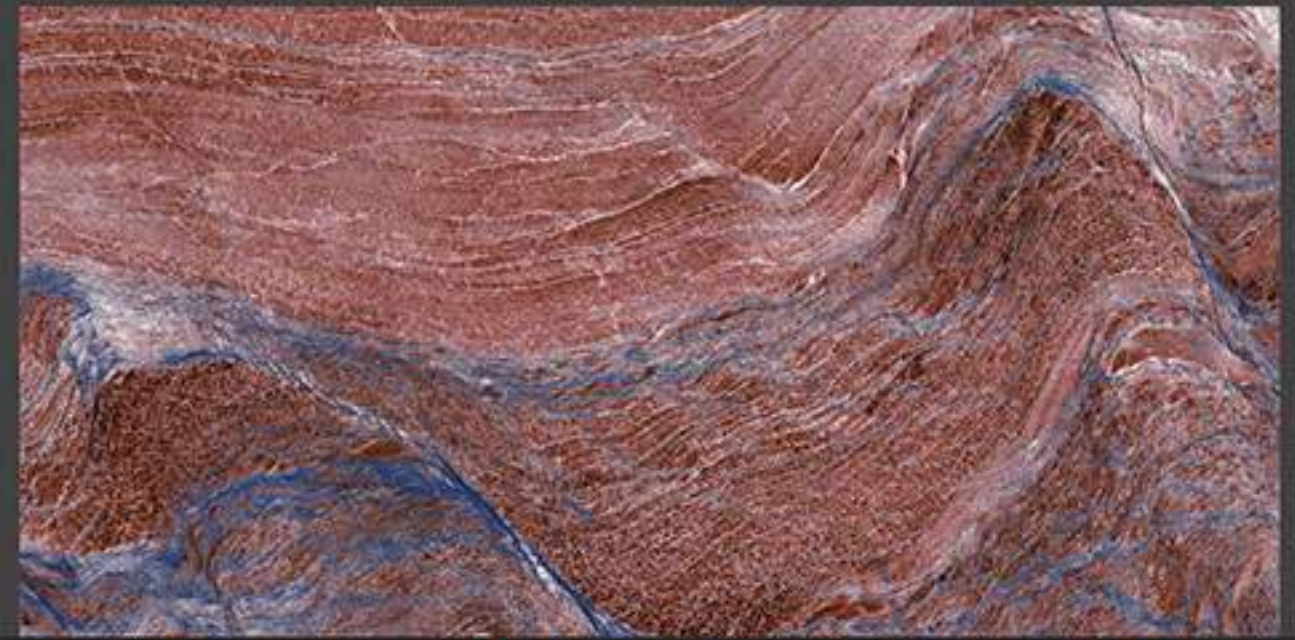

FRENCH ROSSO

RANDOM FACES - 4

Low Water
Absorption

Frost
Resistant

Chemical
Resistant

Stain
Resistance

Zero
Maintenance

Easy to
Clean