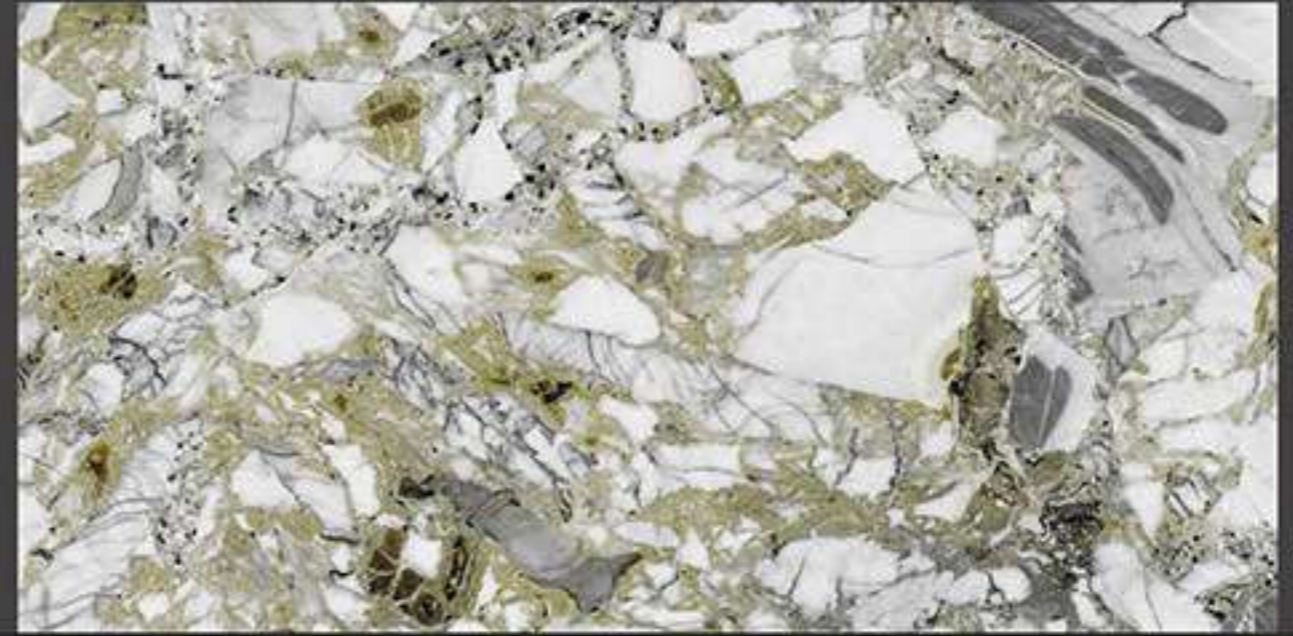

ALPI VERDE

RANDOM FACES - 4

Low Water
Absorption

Frost
Resistant

Chemical
Resistant

Stain
Resistance

Zero
Maintenance

Easy to
Clean