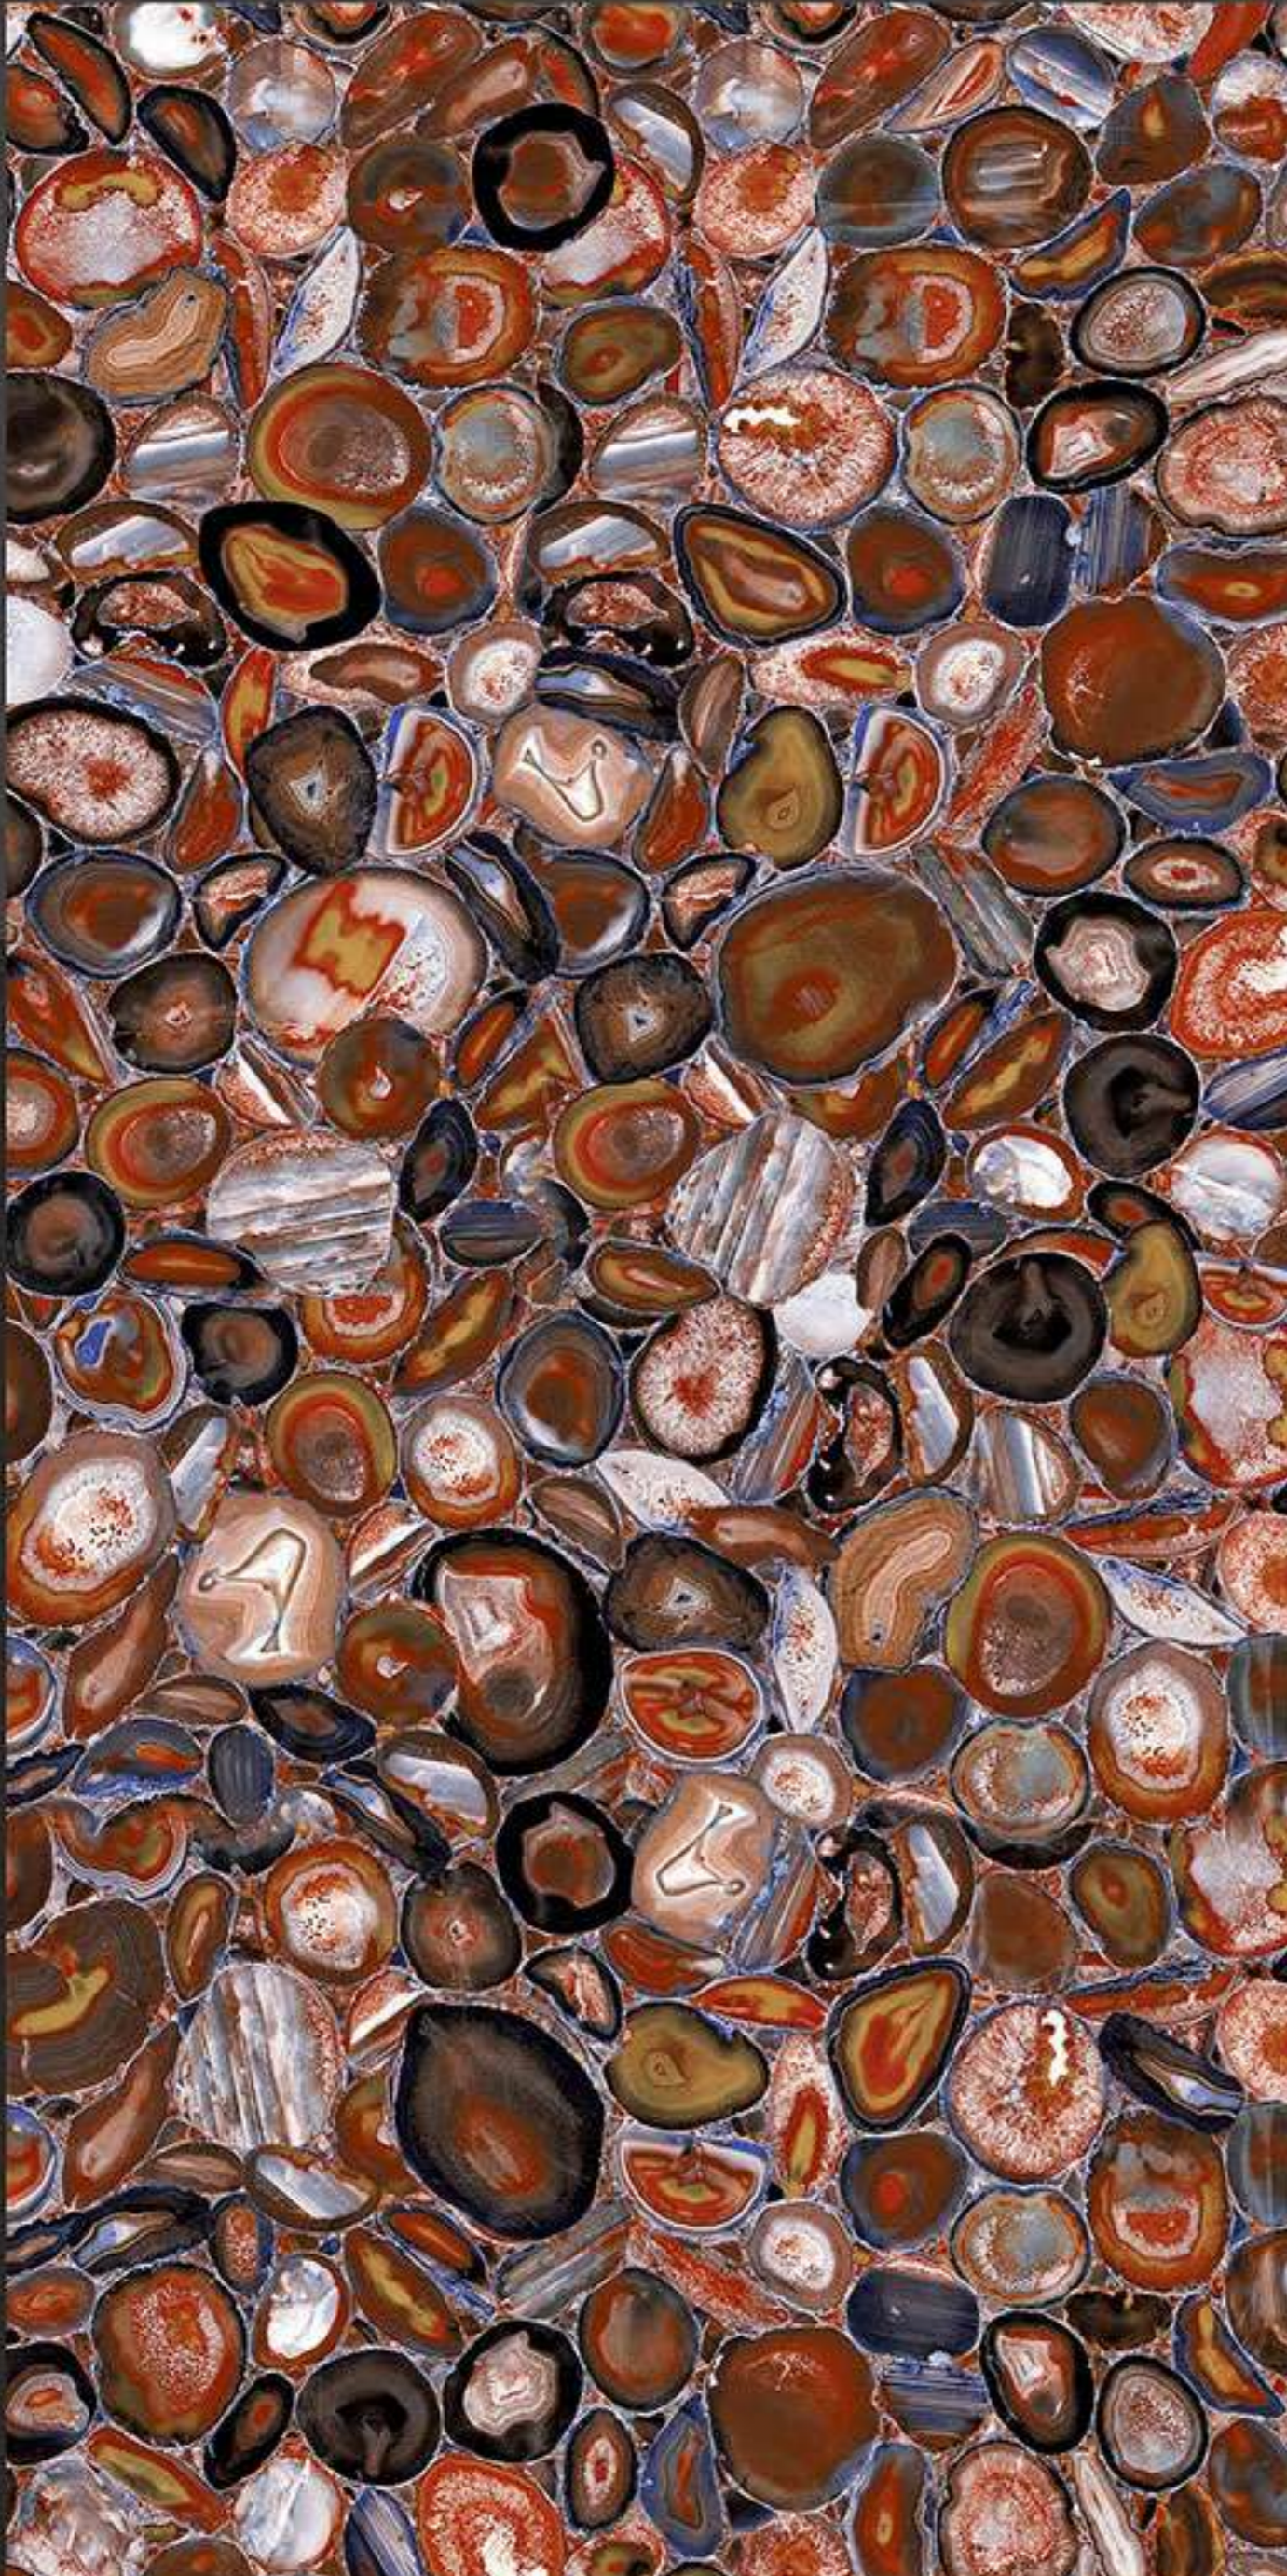

600 x 1200 mm
GLAZED VITRIFIED TILES

PEBBLES RED

RANDOM FACES -1

Low Water
Absorption

Frost
Resistant

Chemical
Resistant

Stain
Resistance

Zero
Maintenance