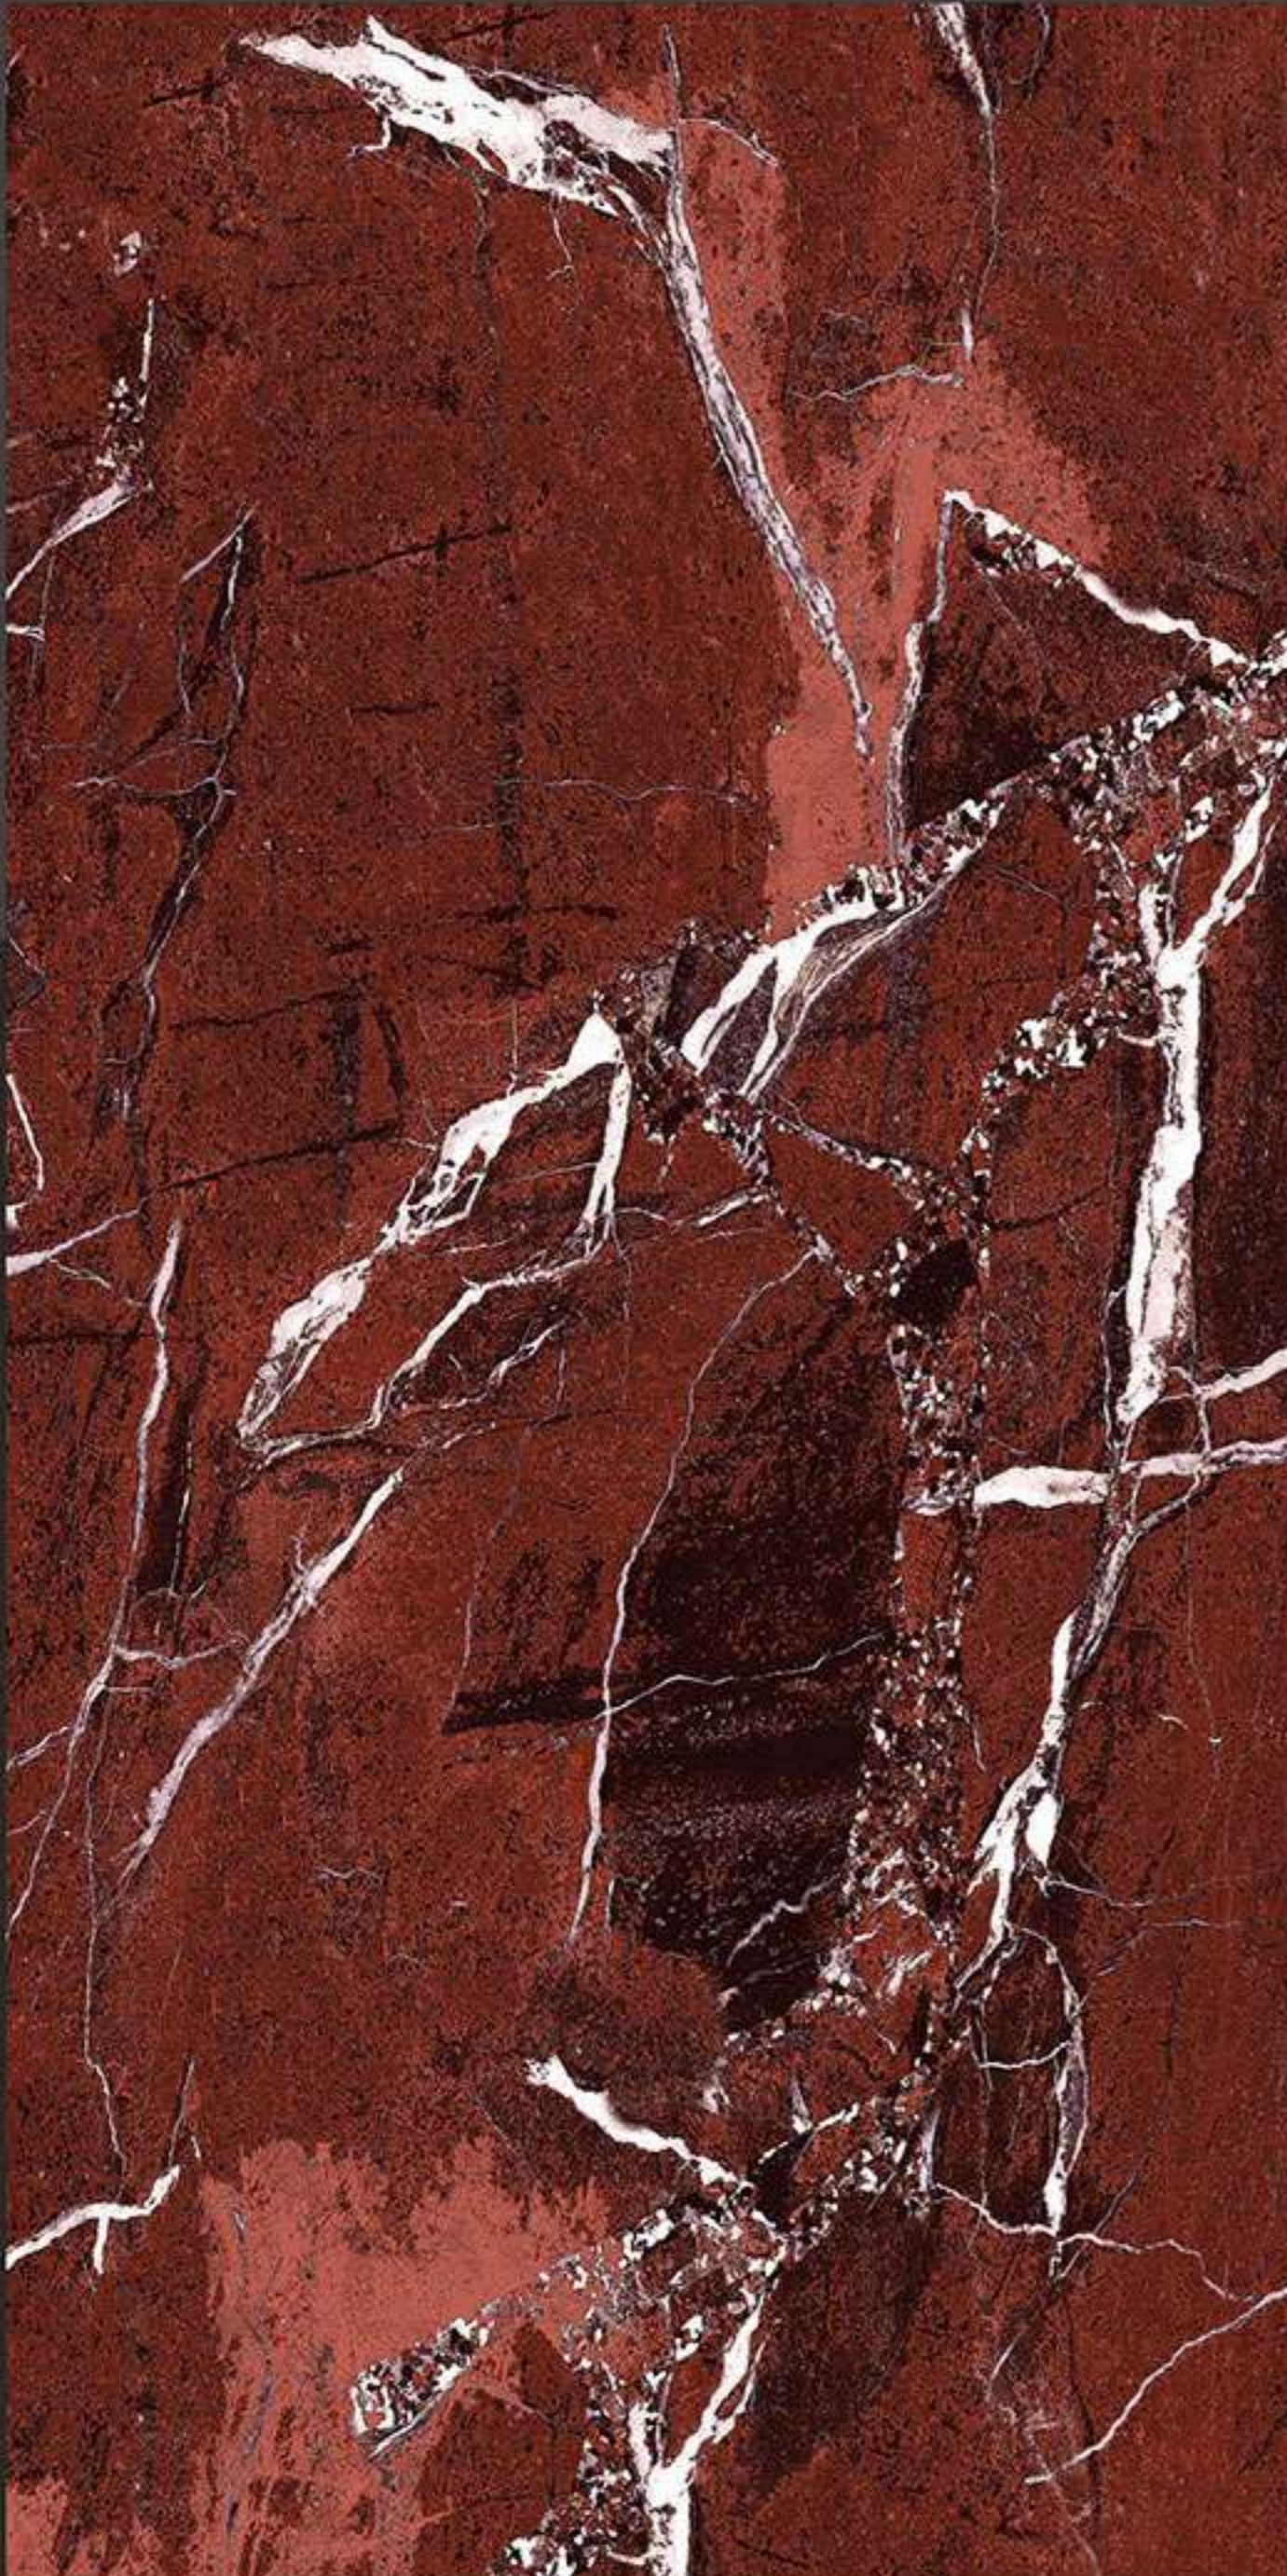

+91 91044 77550
+91 91044 77551
+91 91044 77552

www.probityllp.com
info@probityllp.com

600 x 1200 mm
GLAZED VITRIFIED TILES

SKYROS RED

RANDOM FACES -4

Low Water Absorption

Frost Resistant

Chemical Resistant