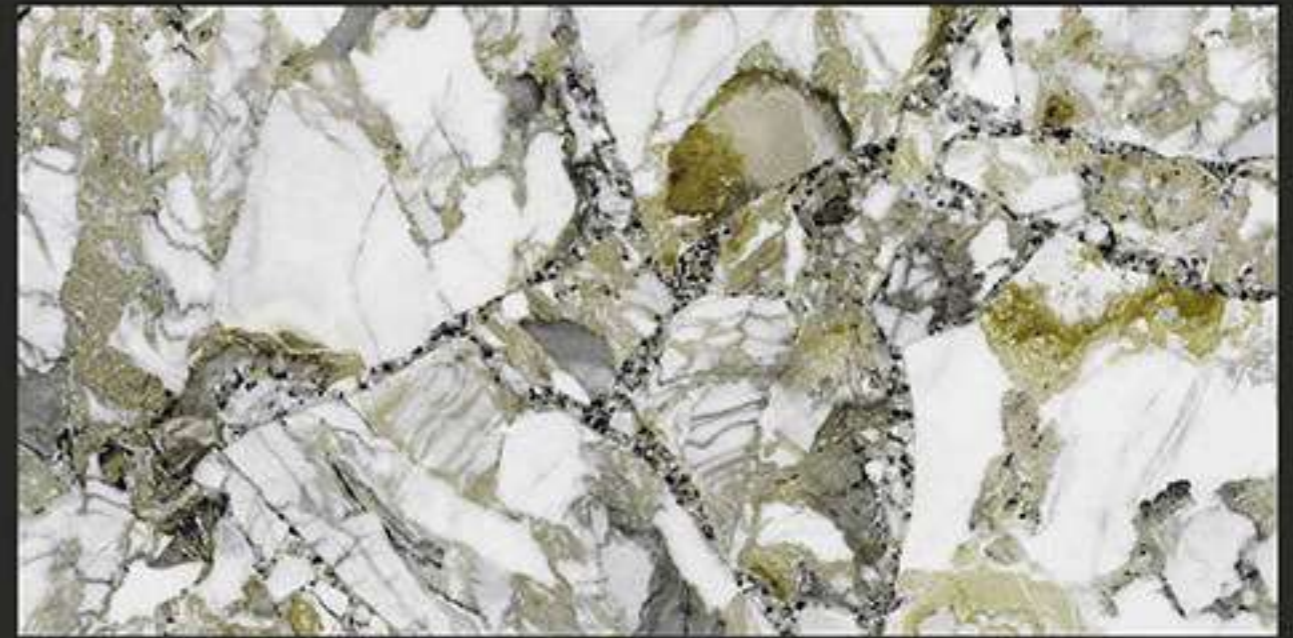

ALPI VERDE

RANDOM FACES - 4

Low Water
Absorption

Frost
Resistant

Chemical
Resistant

Stain
Resistance

Zero
Maintenance

Easy to
Clean