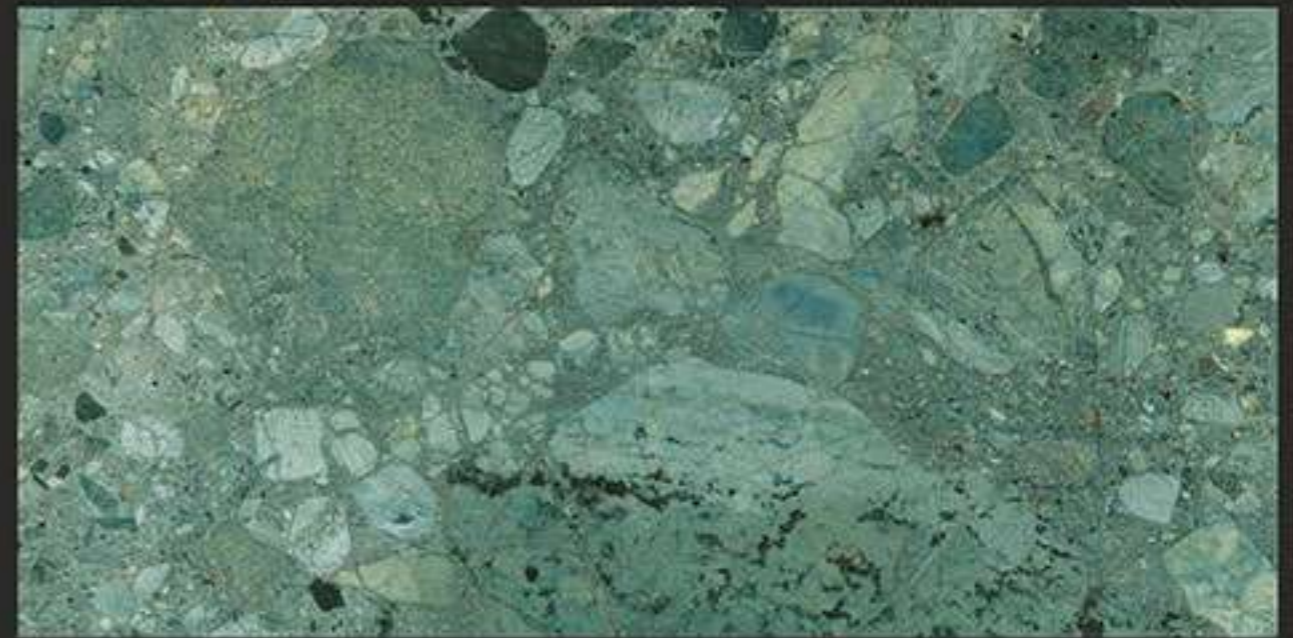

RANDOM FACES -3

Low Water Absorption

Frost Resistant

Chemical Resistant

Stain Resistance

Zero Maintenance

Easy to Clean

Jetpar Road B/H Eurocoin Ceramic,
Near Narmda Canal, Morbi,
Gujarat 363642