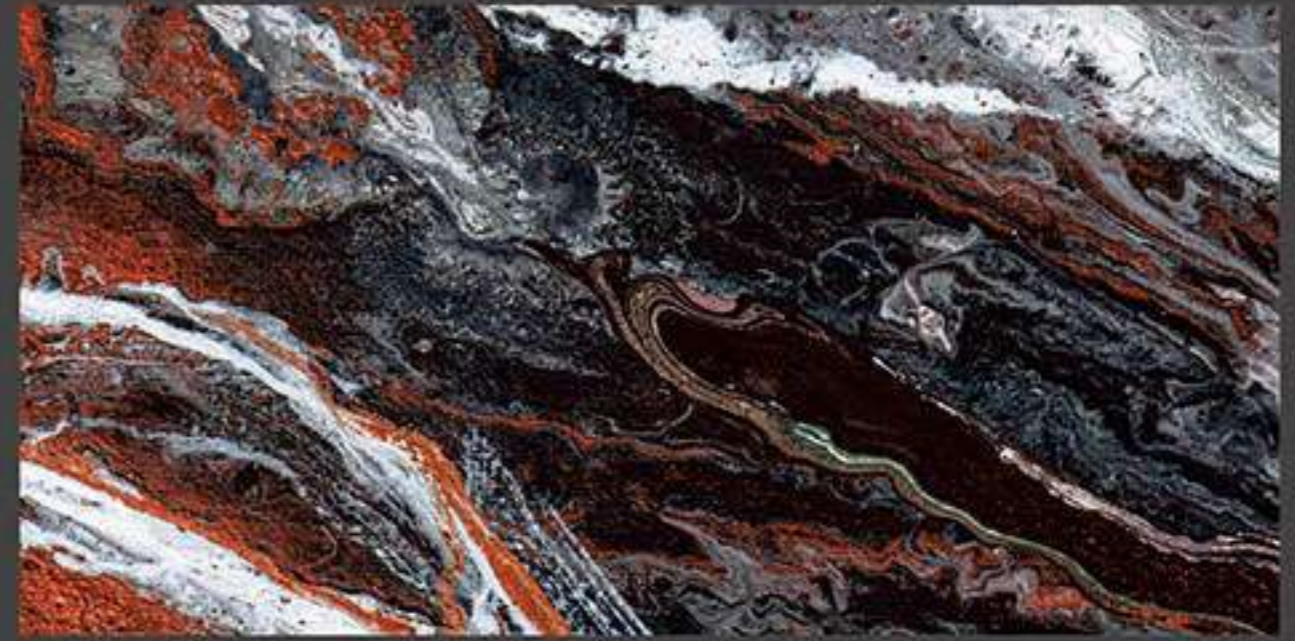

+91 91044 77550
+91 91044 77551
+91 91044 77552

www.probityllp.com
info@probityllp.com

600 x 1200 mm
GLAZED VITRIFIED TILES

RAINBOW

RANDOM FACES -4

Low Water Absorption

Frost Resistant

Chemical Resistant