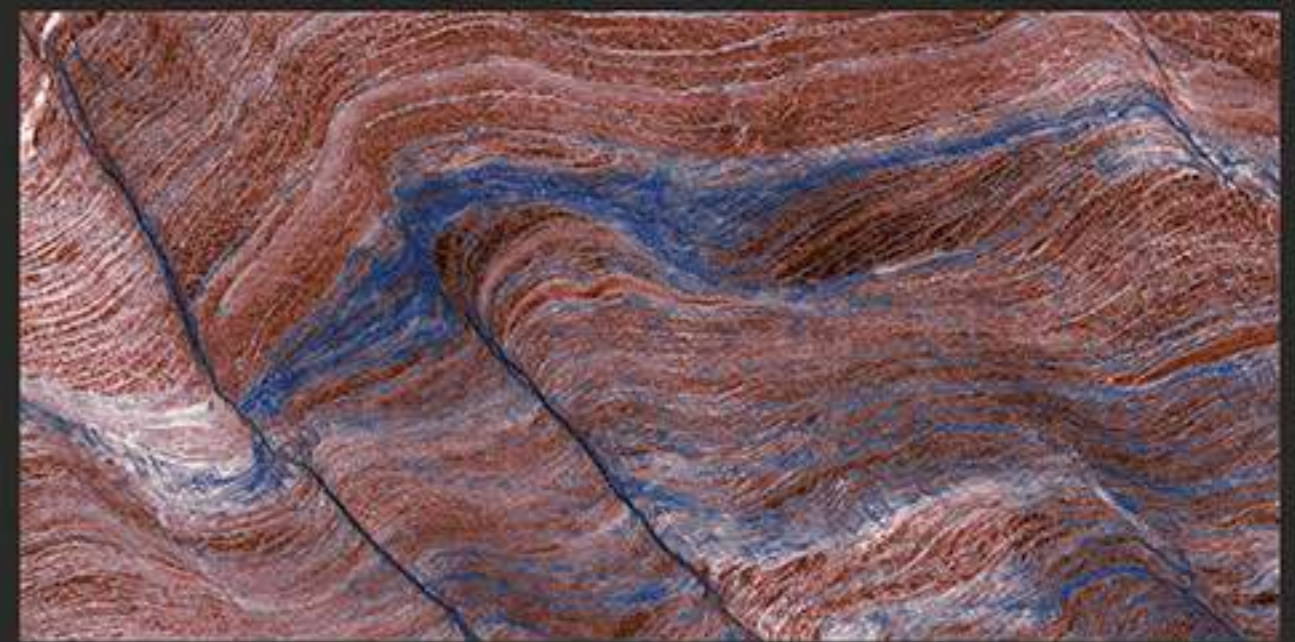

FRENCH ROSSO

RANDOM FACES - 4

Low Water
Absorption

Frost
Resistant

Chemical
Resistant

Stain
Resistance

Zero
Maintenance

Easy to
Clean