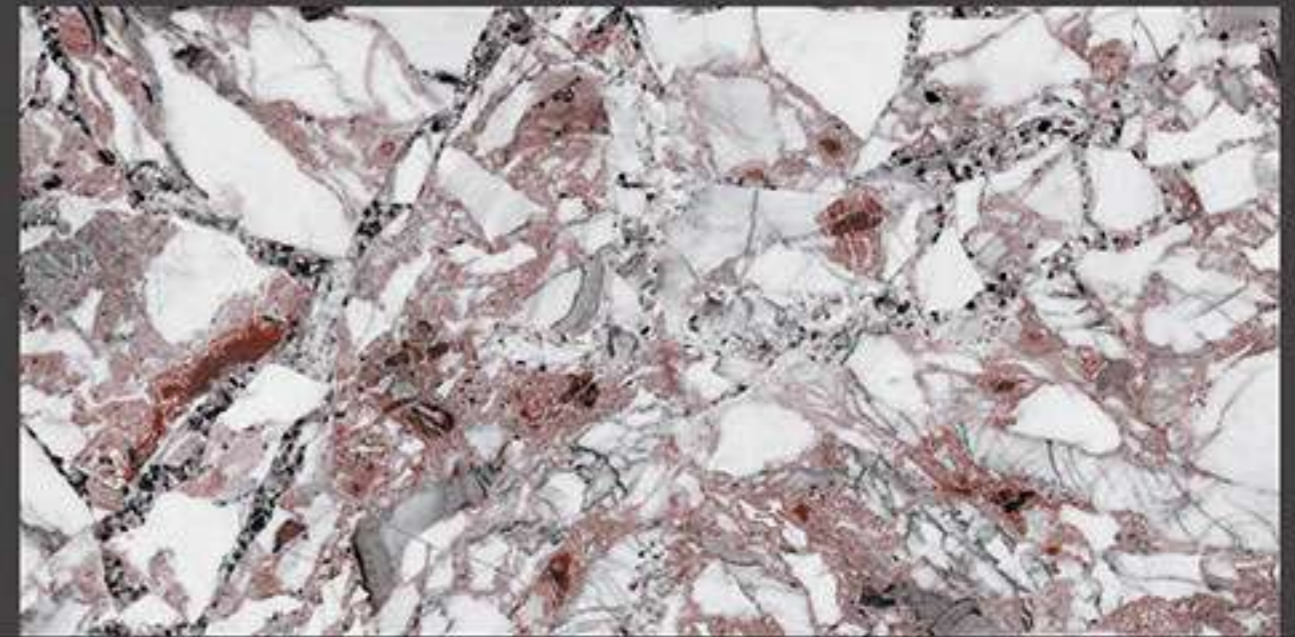

600 x 1200 mm
GLAZED VITRIFIED TILES

ALPI ROSSO

RANDOM FACES - 4

Low Water
Absorption

Frost
Resistant

Chemical
Resistant

Stain
Resistance

Zero
Maintenance

Easy to
Clean

Jetpar Road B/H Eurocoin Ceramic,
Near Narmda Canal, Morbi,
Gujarat 363642

+91 91044 77550
+91 91044 77551
+91 91044 77552

www.probityllp.com
info@probityllp.com