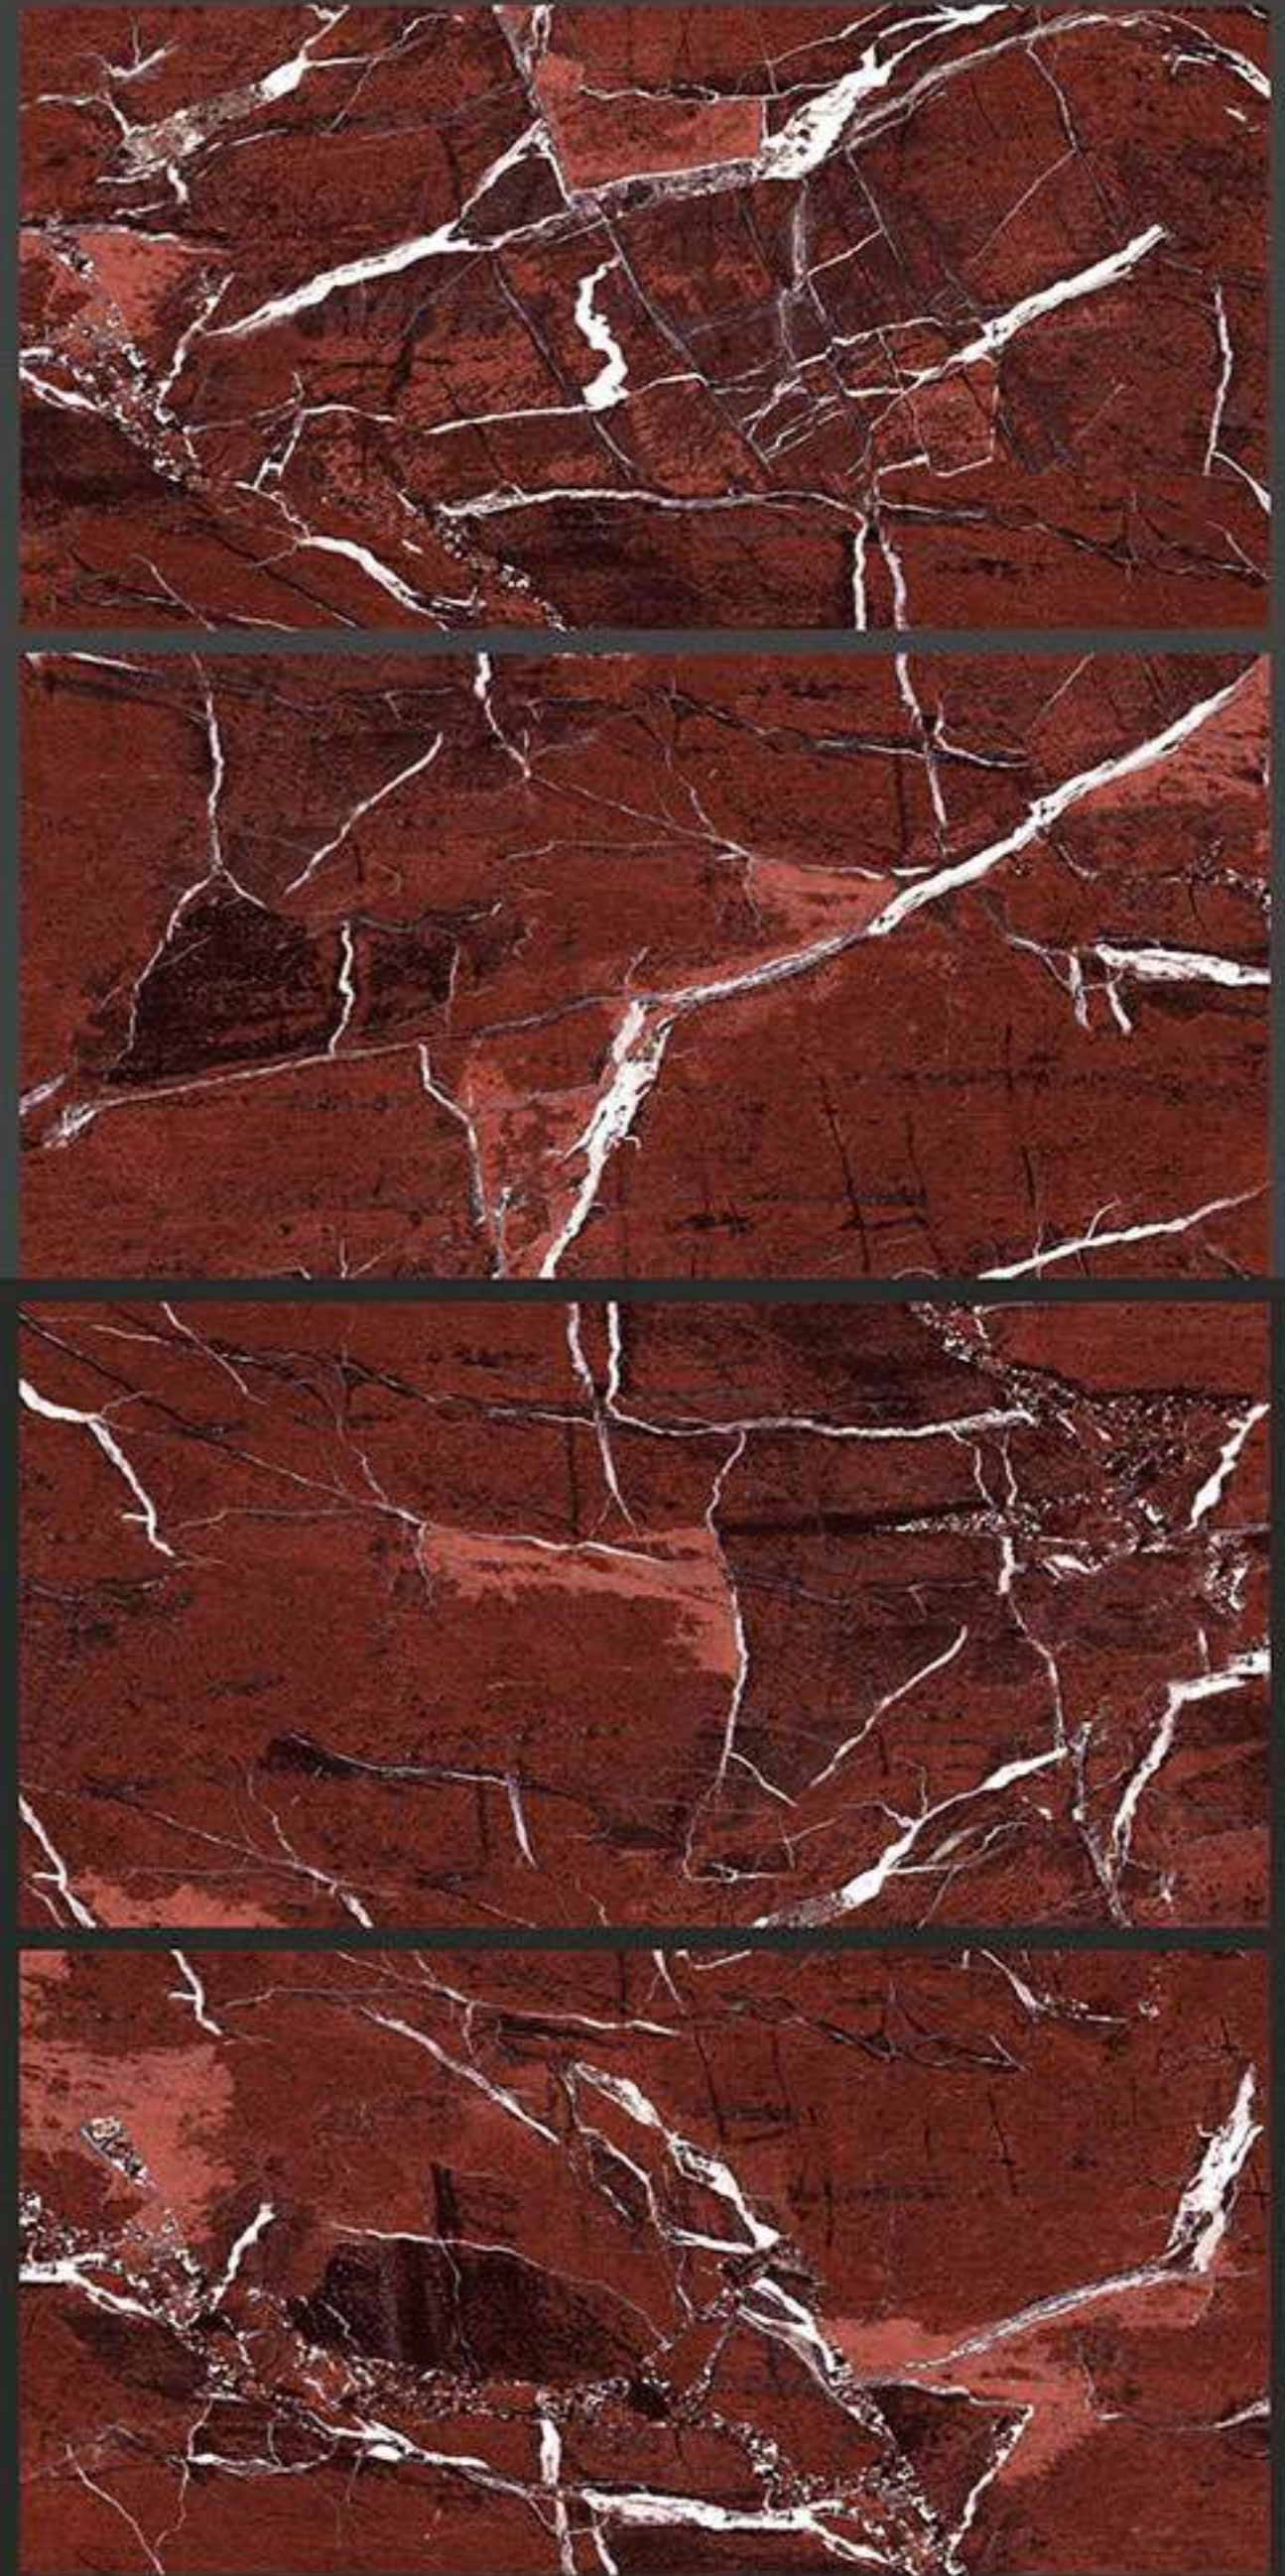

+91 91044 77550
+91 91044 77551
+91 91044 77552

www.probityllp.com
info@probityllp.com

600 x 1200 mm
GLAZED VITRIFIED TILES

SKYROS RED

RANDOM FACES -4

Low Water Absorption

Frost Resistant

Chemical Resistant