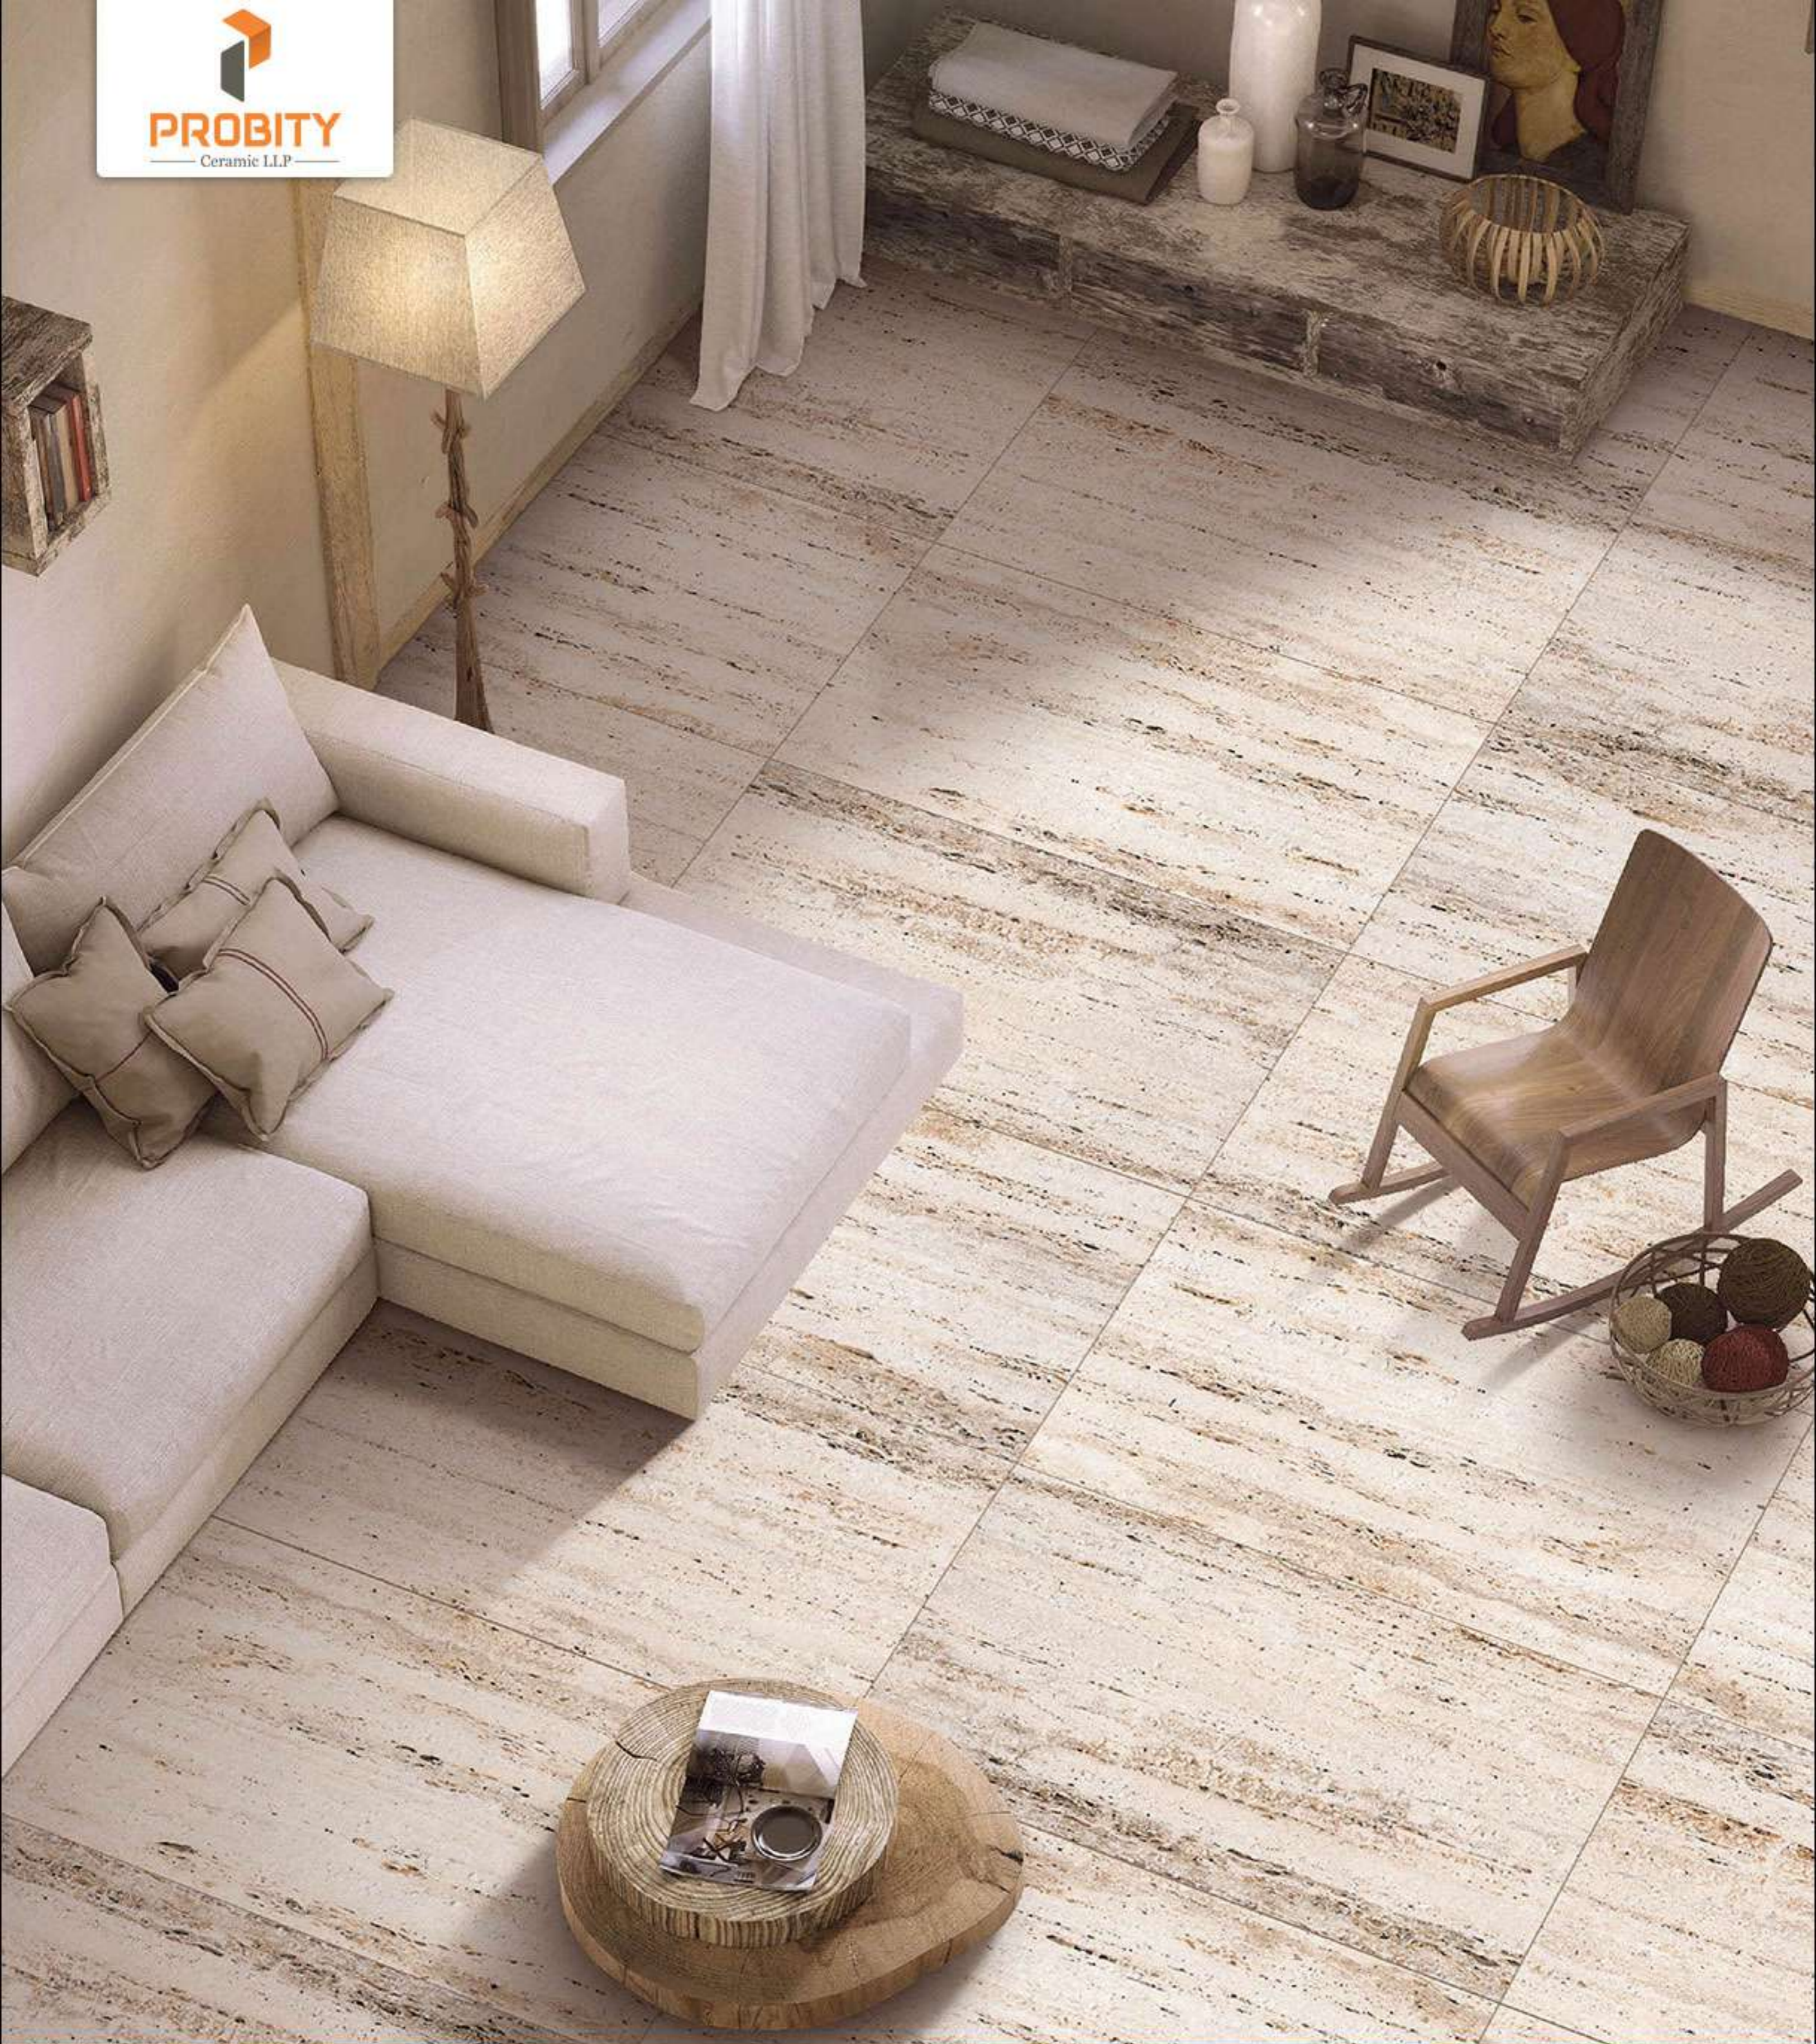

Jetpar Road B/H Eurocoin Ceramic,
Near Narmda Canal, Morbi,
Gujarat 363642

+91 91044 77550
+91 91044 77551
+91 91044 77552

www.probityllp.com
info@probityllp.com