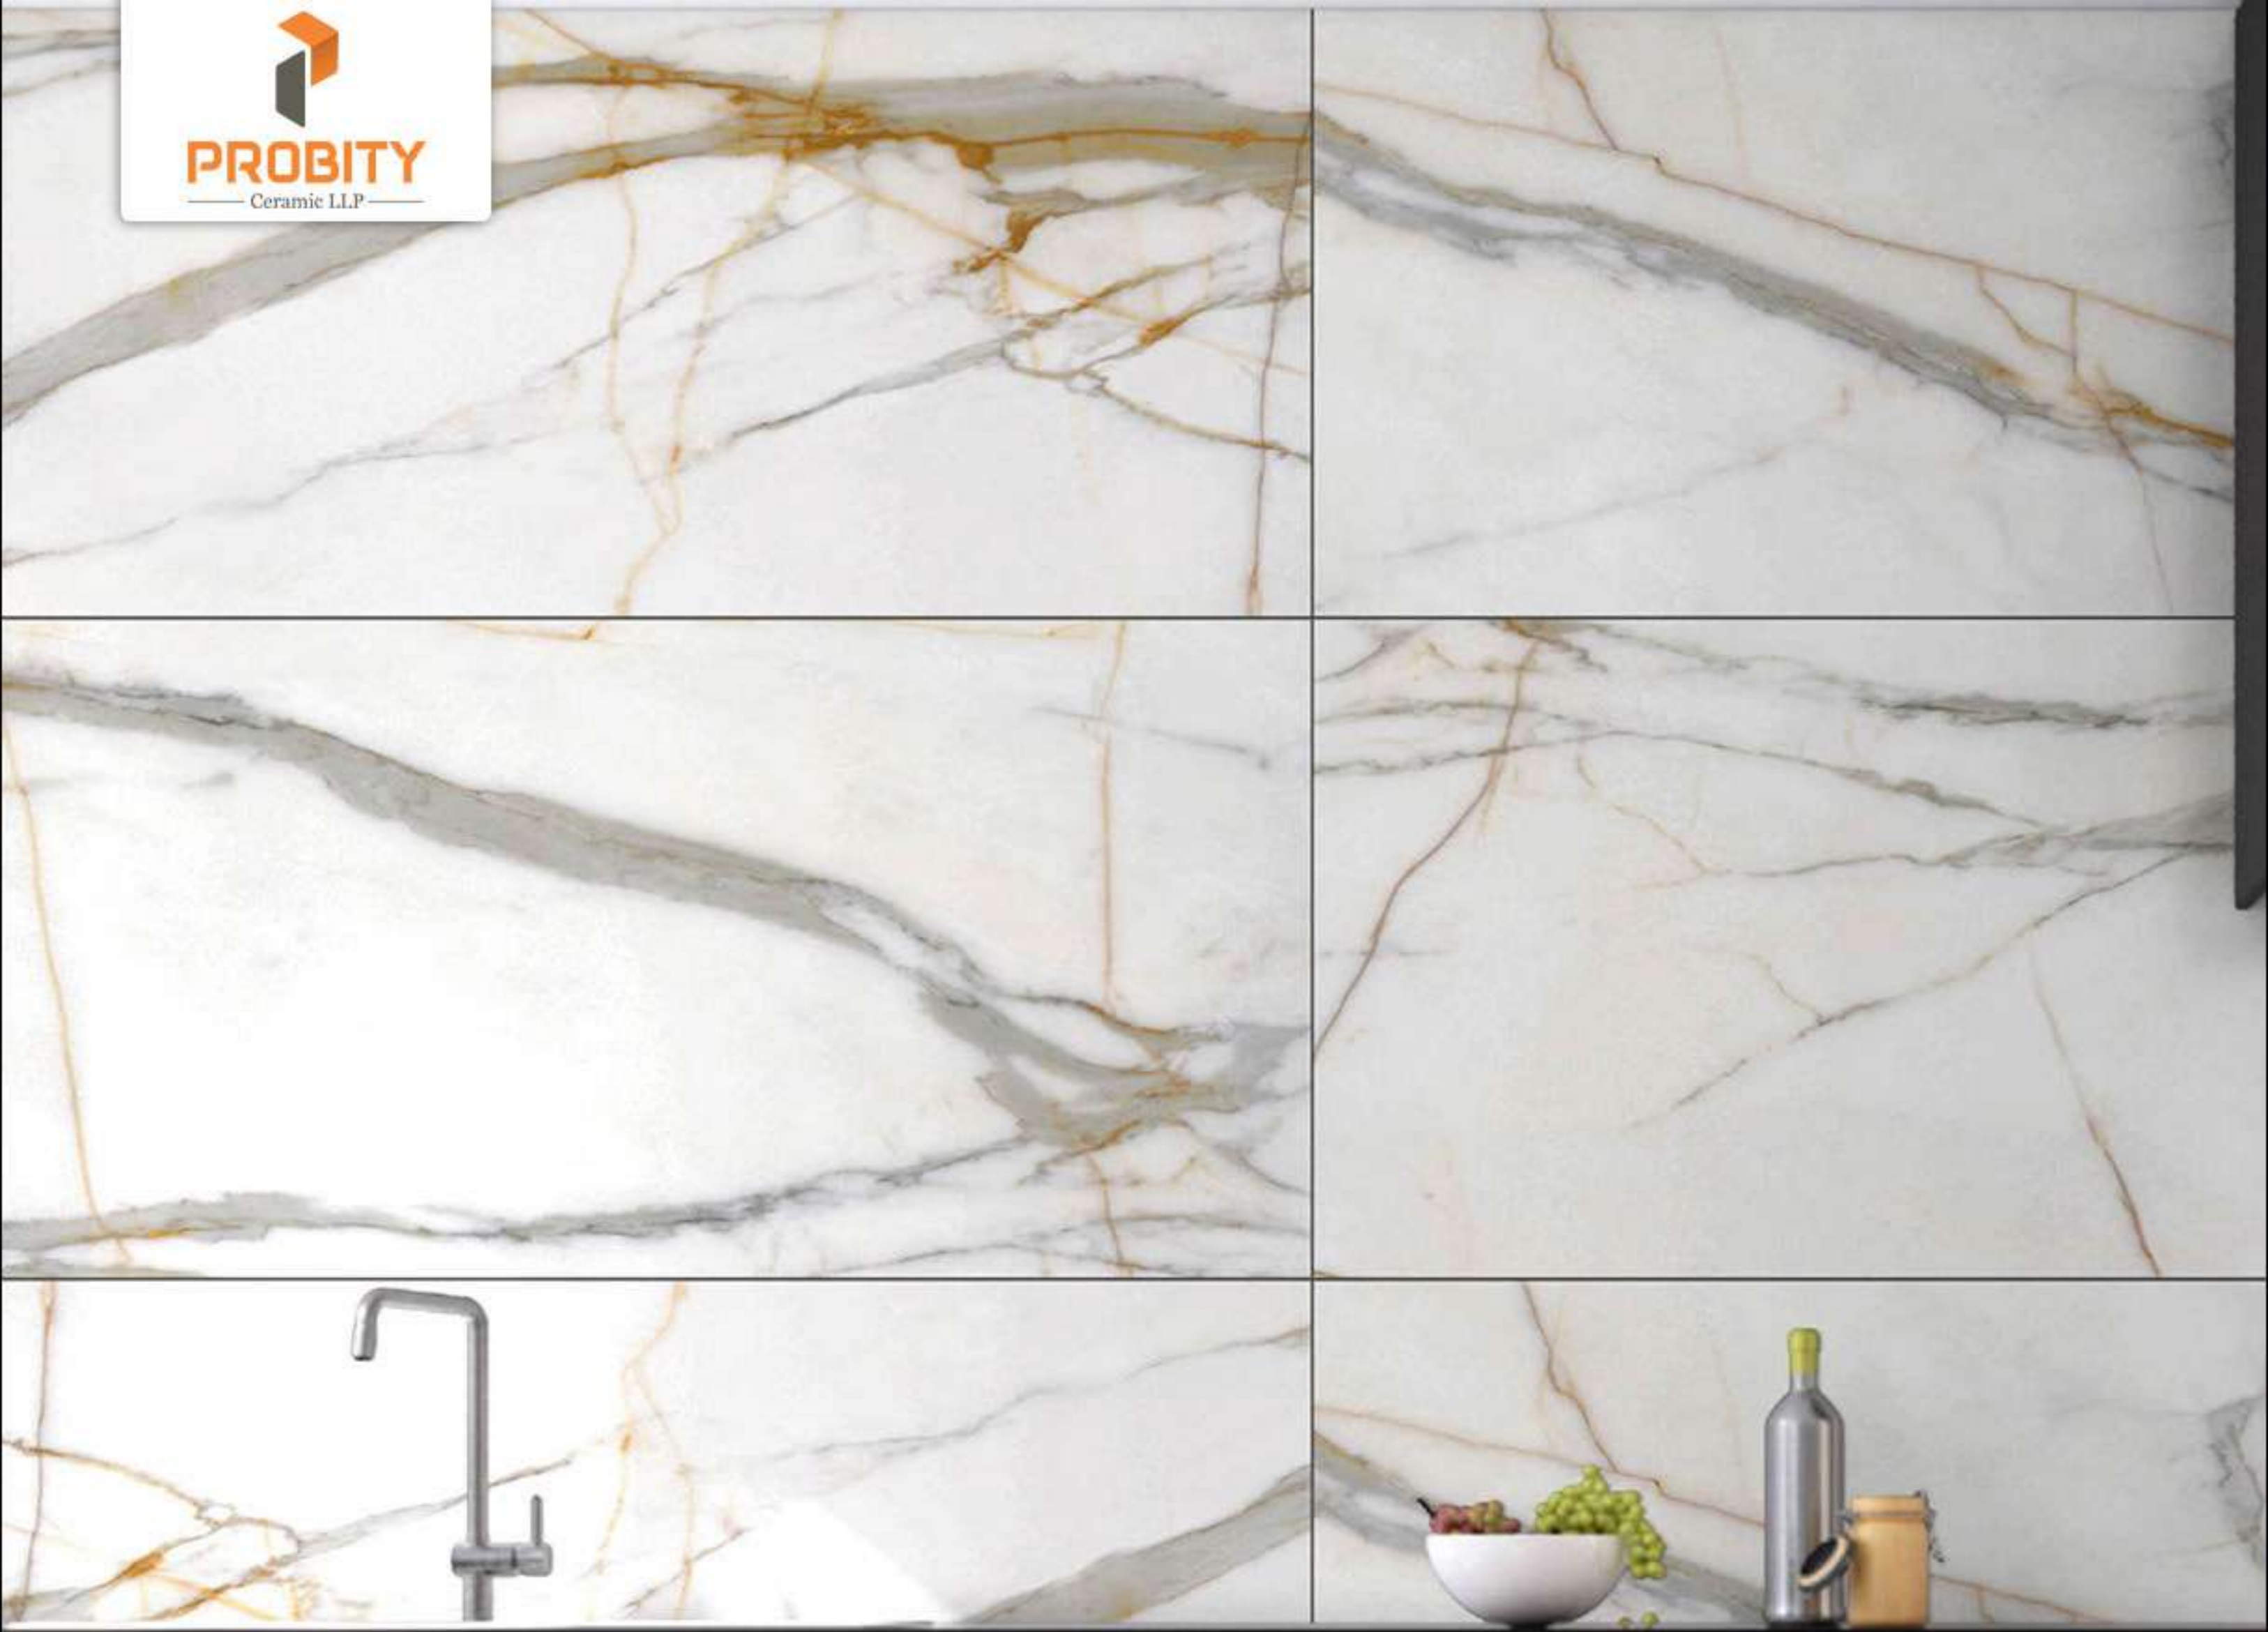

Jetpar Road B/H Eurocoin Ceramic,
Near Narmda Canal, Morbi,
Gujarat 363642

+91 91044 77550
+91 91044 77551
+91 91044 77552

www.probityllp.com
info@probityllp.com