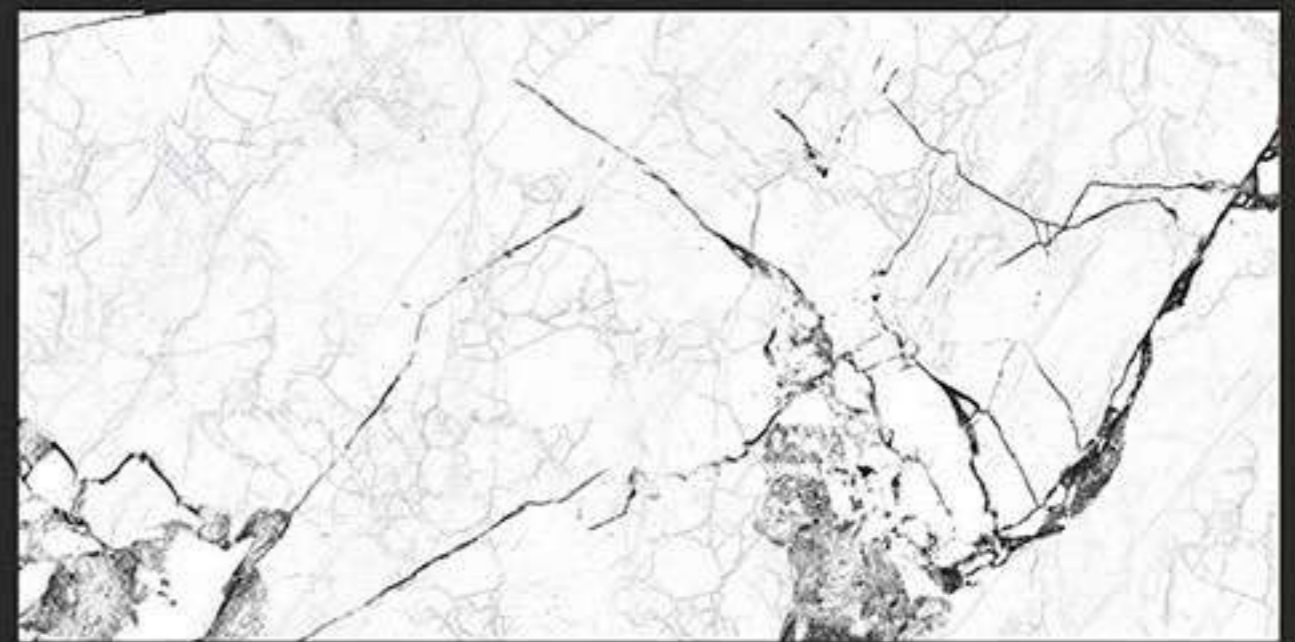

OHIO GRIS

RANDOM FACES - 4

Low Water
Absorption

Frost
Resistant

Chemical
Resistant

Stain
Resistance

Zero
Maintenance

Easy to
Clean