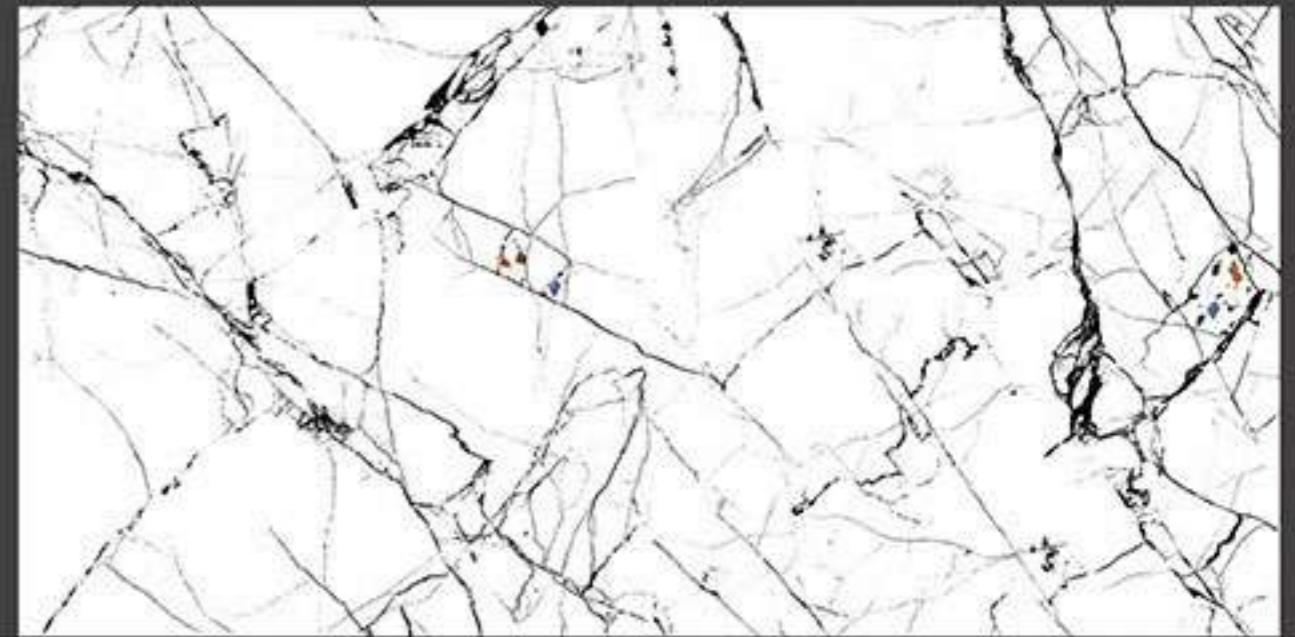

600 x 1200 mm
GLAZED VITRIFIED TILES

NEXA BIANCO

RANDOM FACES - 4

Low Water
Absorption

Frost
Resistant

Chemical
Resistant

Stain
Resistance

Zero
Maintenance

Easy to
Clean

Jetpar Road B/H Eurocoin Ceramic,
Near Narmda Canal, Morbi,
Gujarat 363642

+91 91044 77550
+91 91044 77551
+91 91044 77552

www.probityllp.com
info@probityllp.com