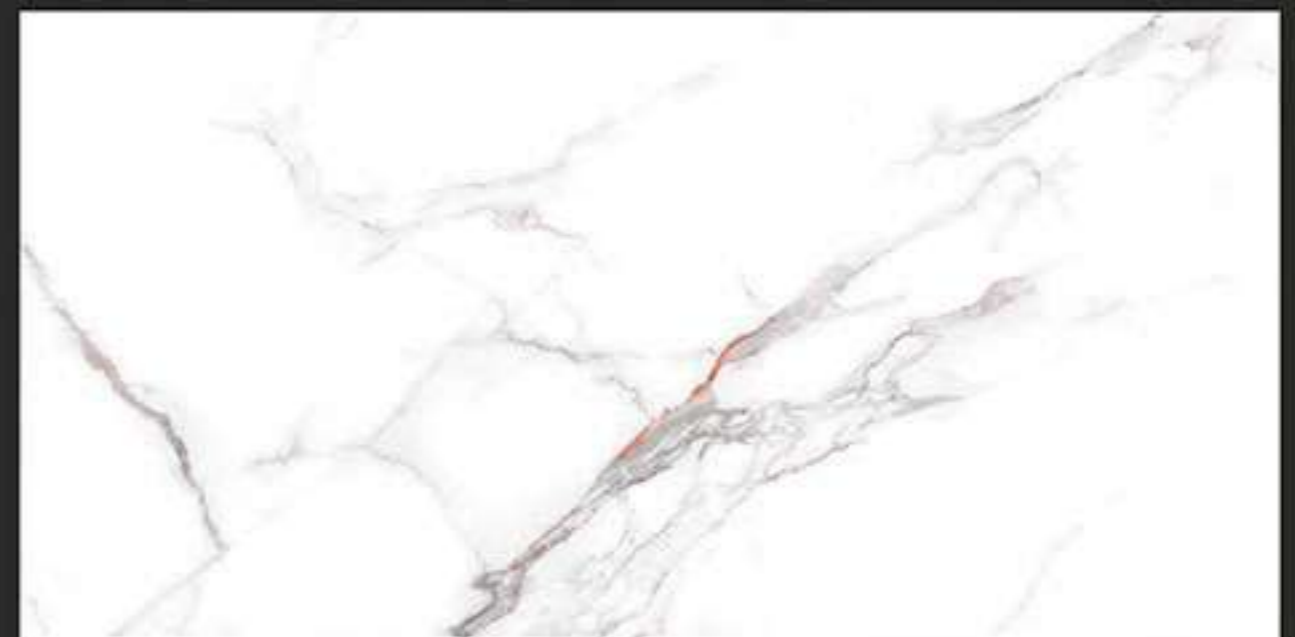

RANDOM FACES - 4

Low Water Absorption

Frost Resistant

Chemical Resistant

Stain Resistance

Zero Maintenance

Easy to Clean

Jetpar Road B/H Eurocoin Ceramic,
Near Narmda Canal, Morbi,
Gujarat 363642