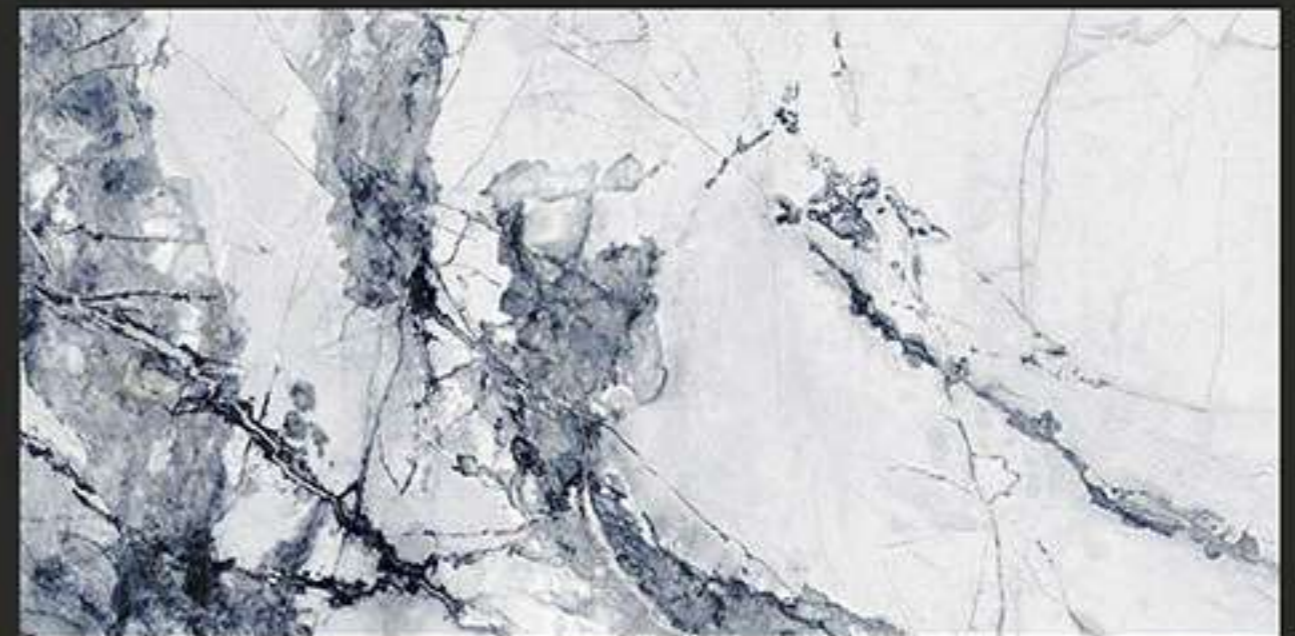

+91 91044 77550
+91 91044 77551
+91 91044 77552

www.probityllp.com
info@probityllp.com

600 x 1200 mm
GLAZED VITRIFIED TILES

AMBROSE

RANDOM FACES - 4

Low Water Absorption

Frost Resistant

Chemical Resistant