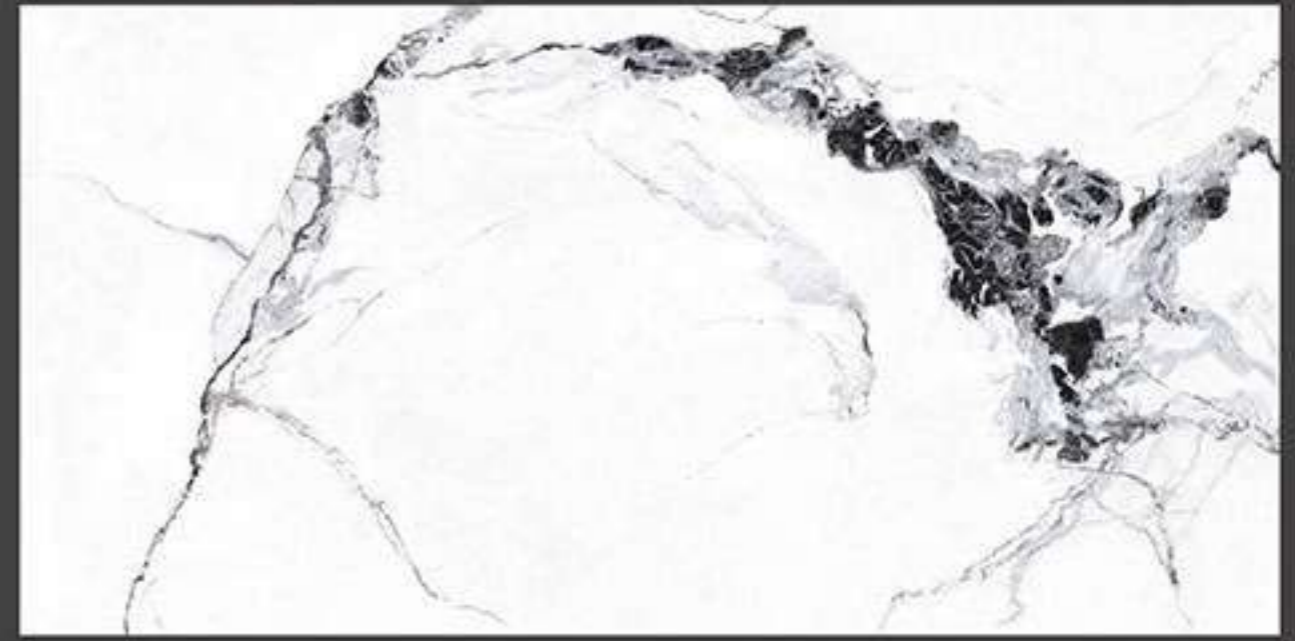

RANDOM FACES - 10

Low Water Absorption

Frost Resistant

Chemical Resistant

Stain Resistance

Zero Maintenance

Easy to Clean

Jetpar Road B/H Eurocoin Ceramic,
Near Narmda Canal, Morbi,
Gujarat 363642