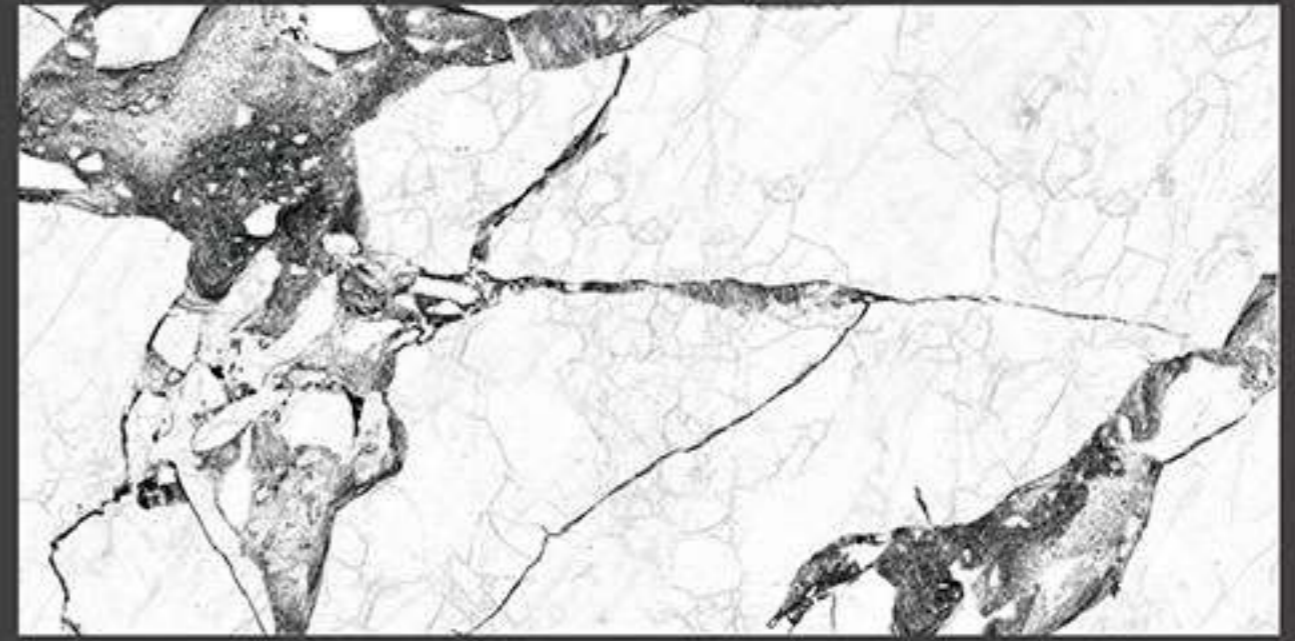

OHIO GRIS

RANDOM FACES - 4

Low Water
Absorption

Frost
Resistant

Chemical
Resistant

Stain
Resistance

Zero
Maintenance

Easy to
Clean