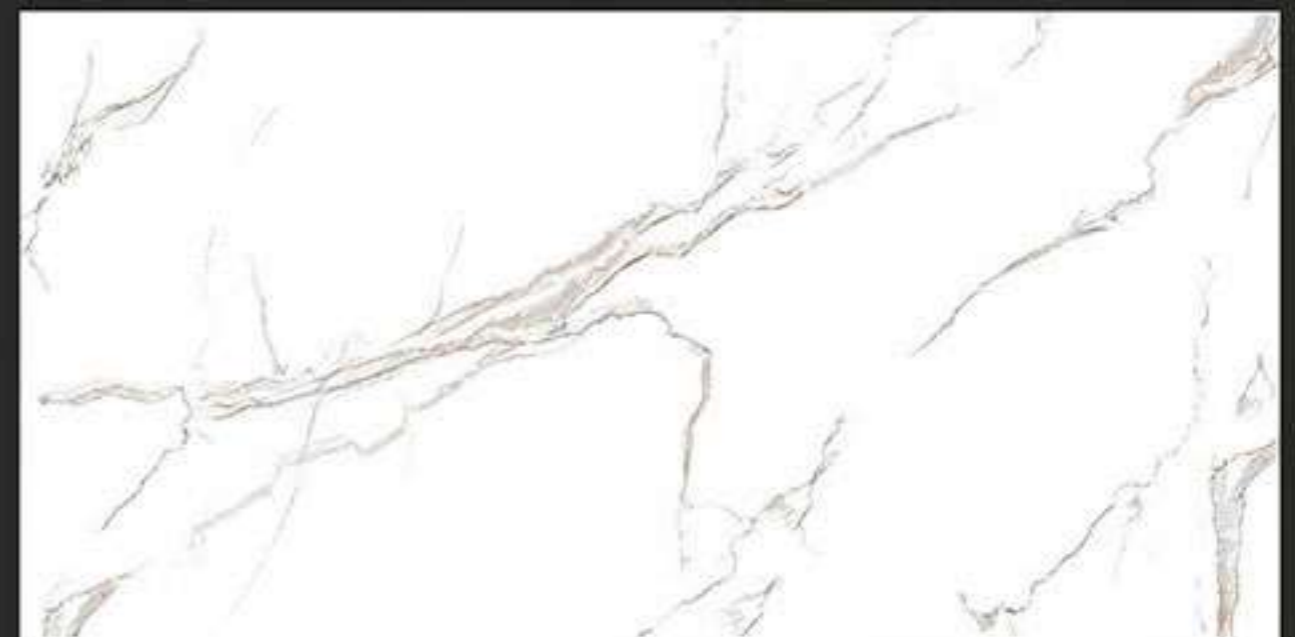

600 x 1200 mm
GLAZED VITRIFIED TILES

CALACATTA BRONZE

RANDOM FACES - 8

Low Water Absorption

Frost Resistant

Chemical Resistant

Stain Resistance

Zero Maintenance

Easy to Clean

Jetpar Road B/H Eurocoin Ceramic,
Near Narmda Canal, Morbi,
Gujarat 363642

+91 91044 77550
+91 91044 77551
+91 91044 77552

www.probityllp.com
info@probityllp.com