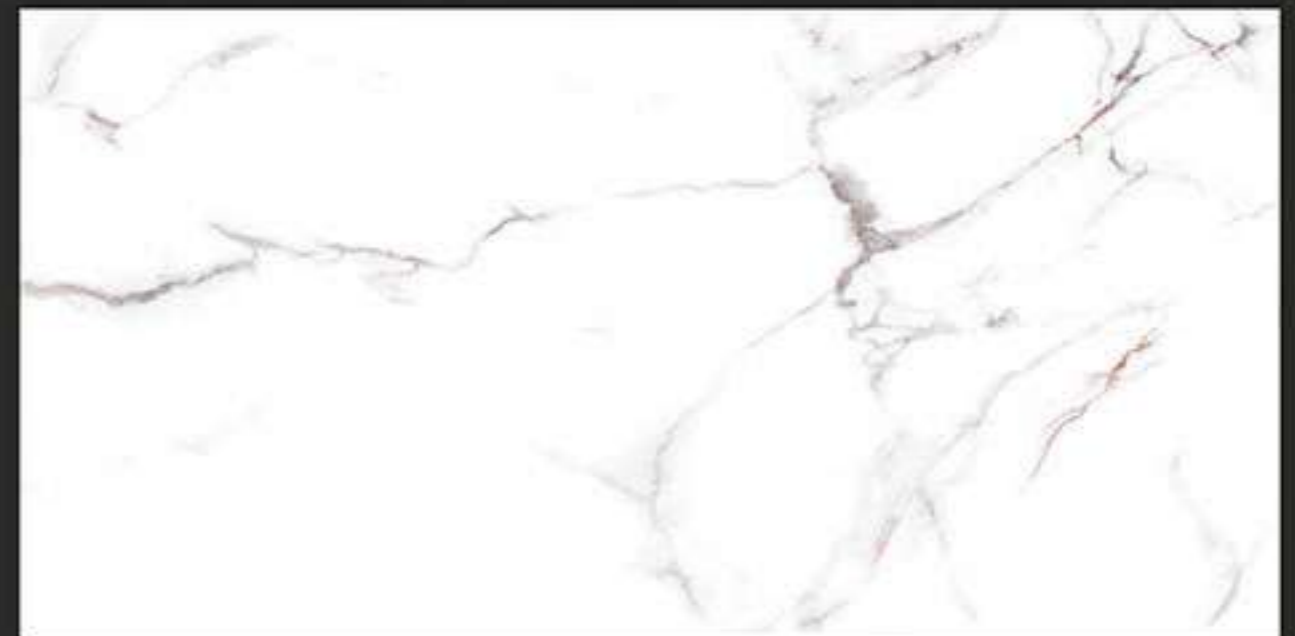

RANDOM FACES - 4

Low Water Absorption

Frost Resistant

Chemical Resistant

Stain Resistance

Zero Maintenance

Easy to Clean

Jetpar Road B/H Eurocoin Ceramic,
Near Narmda Canal, Morbi,
Gujarat 363642