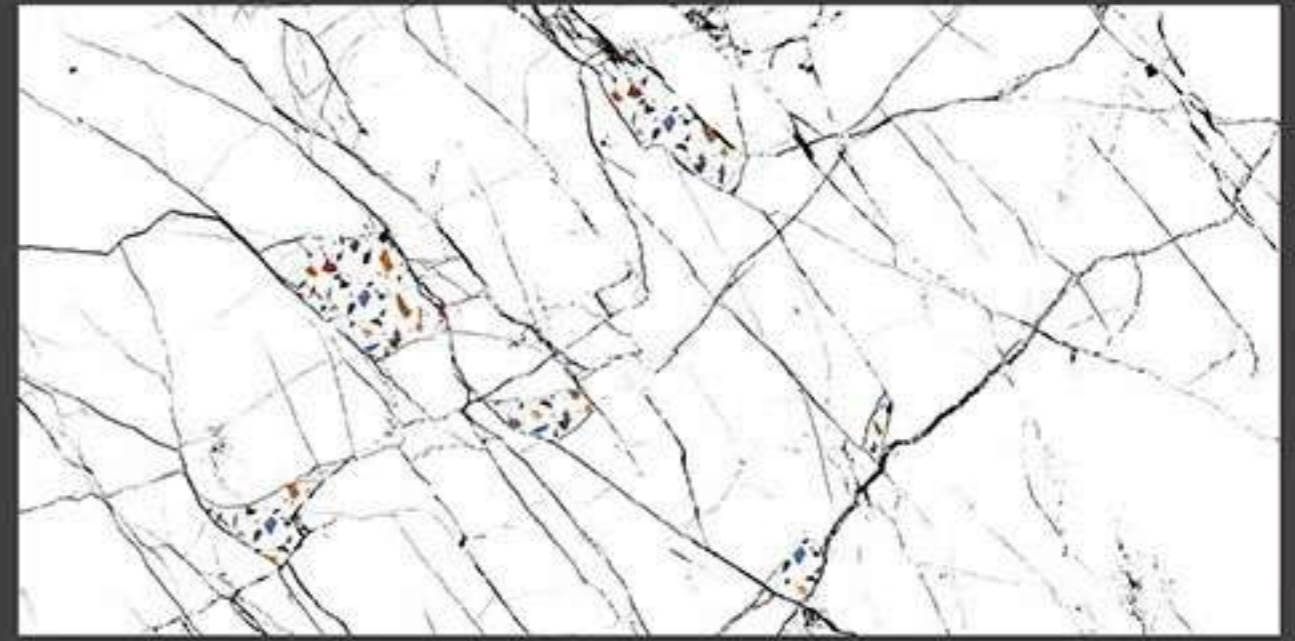

600 x 1200 mm
GLAZED VITRIFIED TILES

NEXA BIANCO

RANDOM FACES - 4

Low Water
Absorption

Frost
Resistant

Chemical
Resistant

Stain
Resistance

Zero
Maintenance

Easy to
Clean

Jetpar Road B/H Eurocoin Ceramic,
Near Narmda Canal, Morbi,
Gujarat 363642

+91 91044 77550
+91 91044 77551
+91 91044 77552

www.probityllp.com
info@probityllp.com