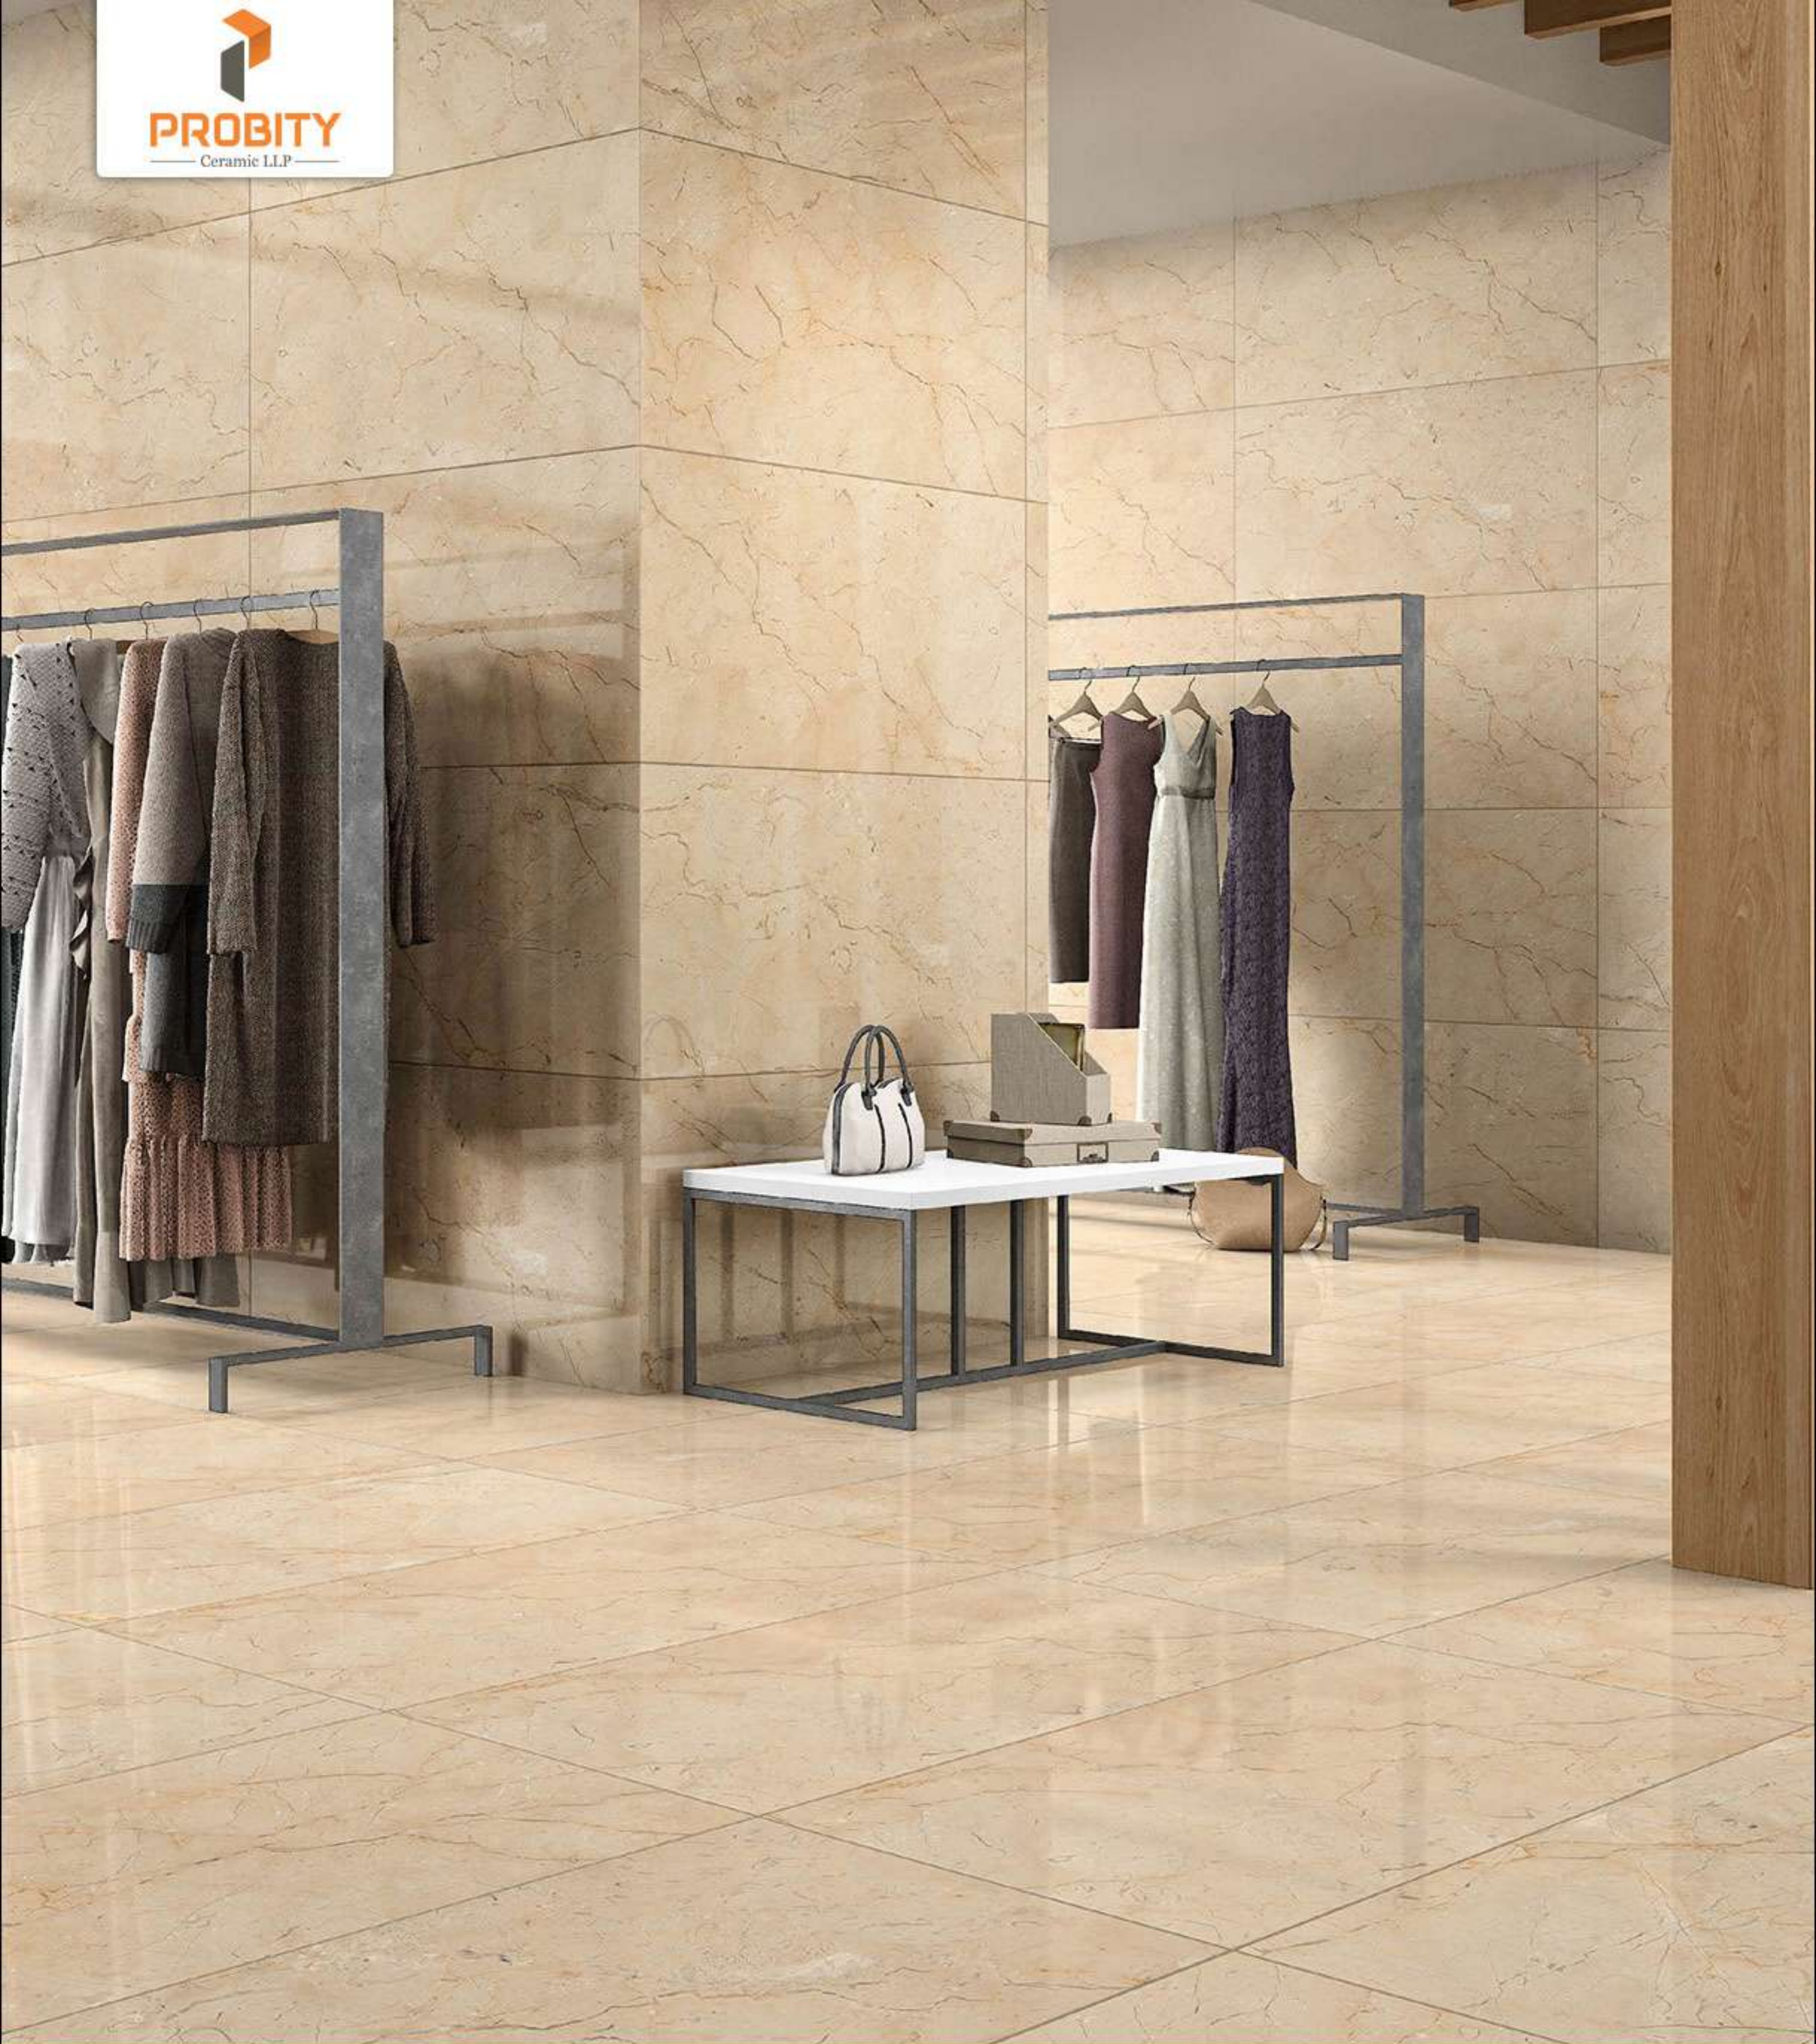

600 x 1200 mm
GLAZED VITRIFIED TILES

PULPINO GRAFITO

RANDOM FACES - 4

Low Water
Absorption

Frost
Resistant

Chemical
Resistant

Stain
Resistance

Zero
Maintenance