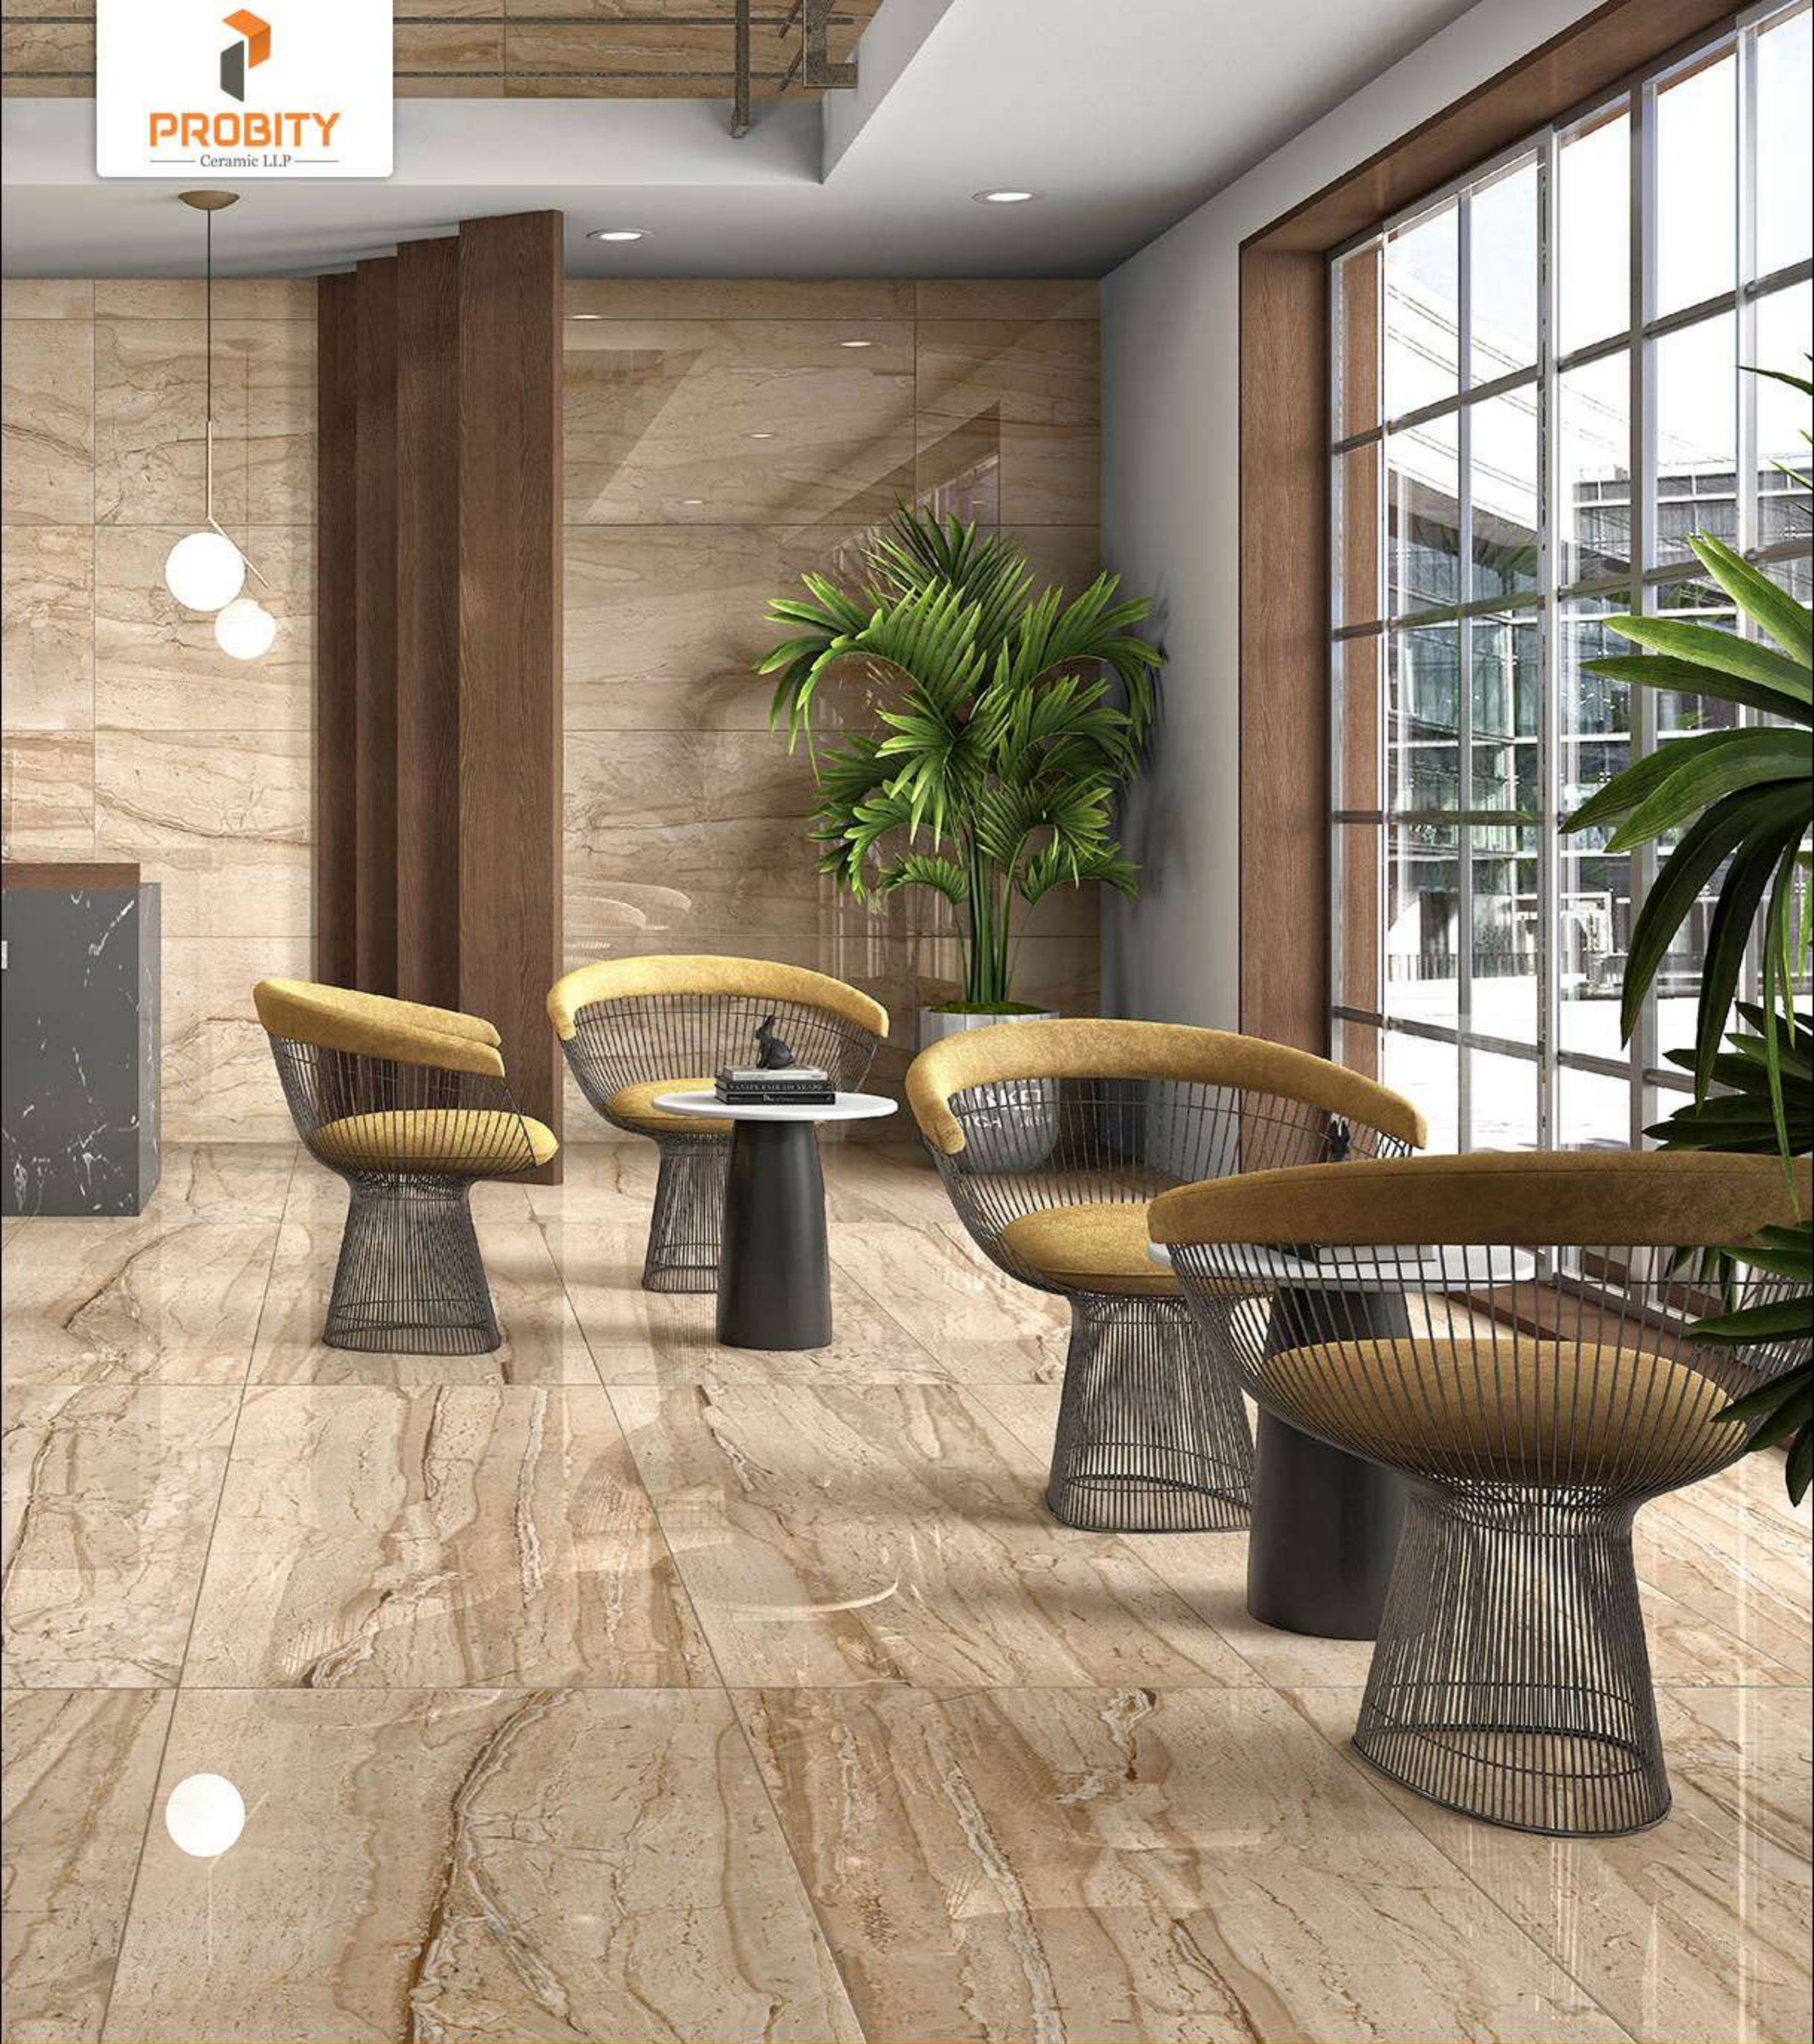

Jetpar Road B/H Eurocoin Ceramic,
Near Narmda Canal, Morbi,
Gujarat 363642

+91 91044 77550
+91 91044 77551
+91 91044 77552

www.probityllp.com
info@probityllp.com