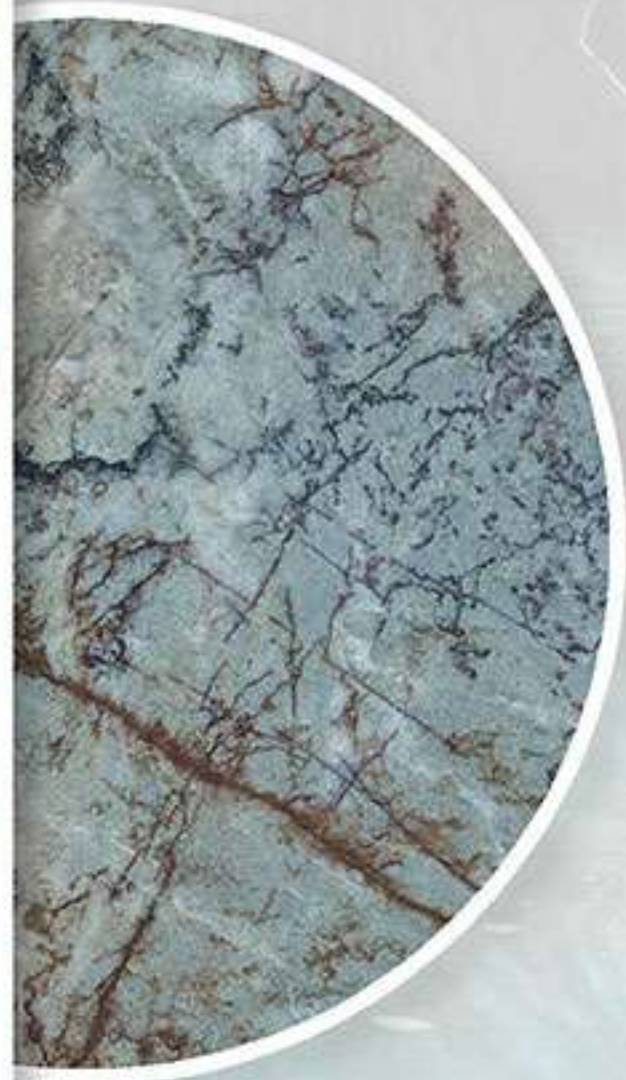

natural
TREND

GLOSSY combines the aesthetic qualities of several different marbles, alternating the typical characteristics of sedimentary stone with the more decent look of marble to create a unique style and personality.

Glossy
COLLECTION