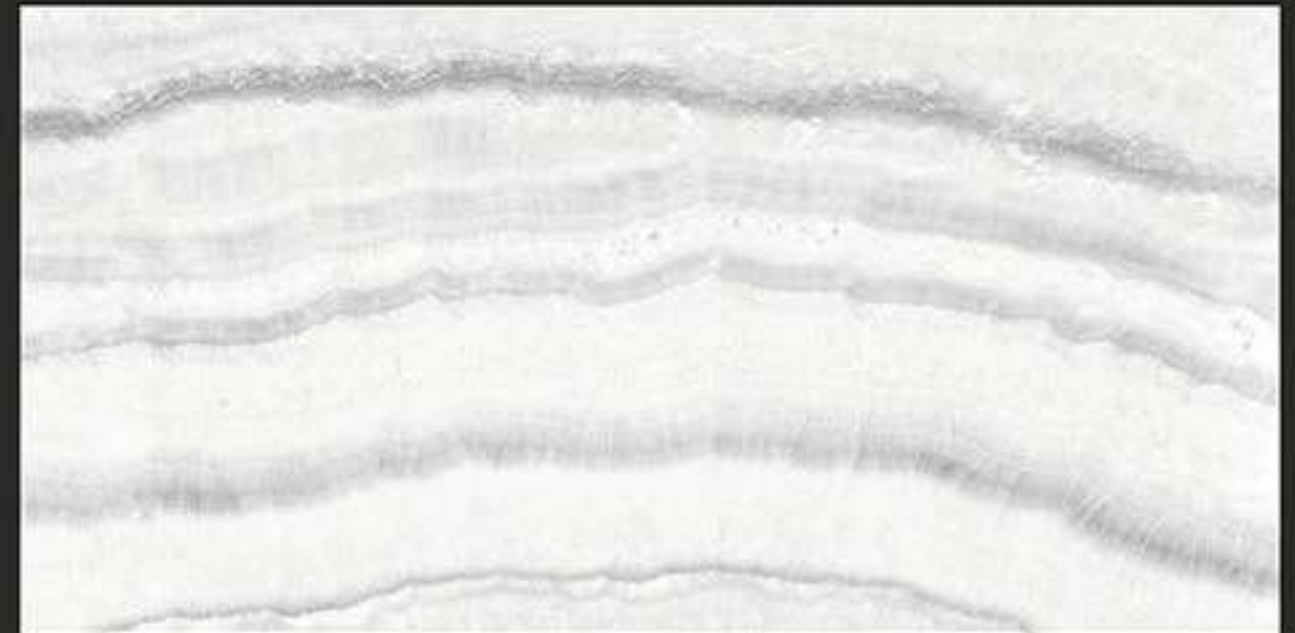

600 x 1200 mm
GLAZED VITRIFIED TILES

ONICI PEARL

RANDOM FACES - 4

Low Water
Absorption

Frost
Resistant

Chemical
Resistant

Stain
Resistance

Zero
Maintenance

Easy to
Clean

Jetpar Road B/H Eurocoin Ceramic,
Near Narmda Canal, Morbi,
Gujarat 363642

+91 91044 77550
+91 91044 77551
+91 91044 77552

www.probityllp.com
info@probityllp.com