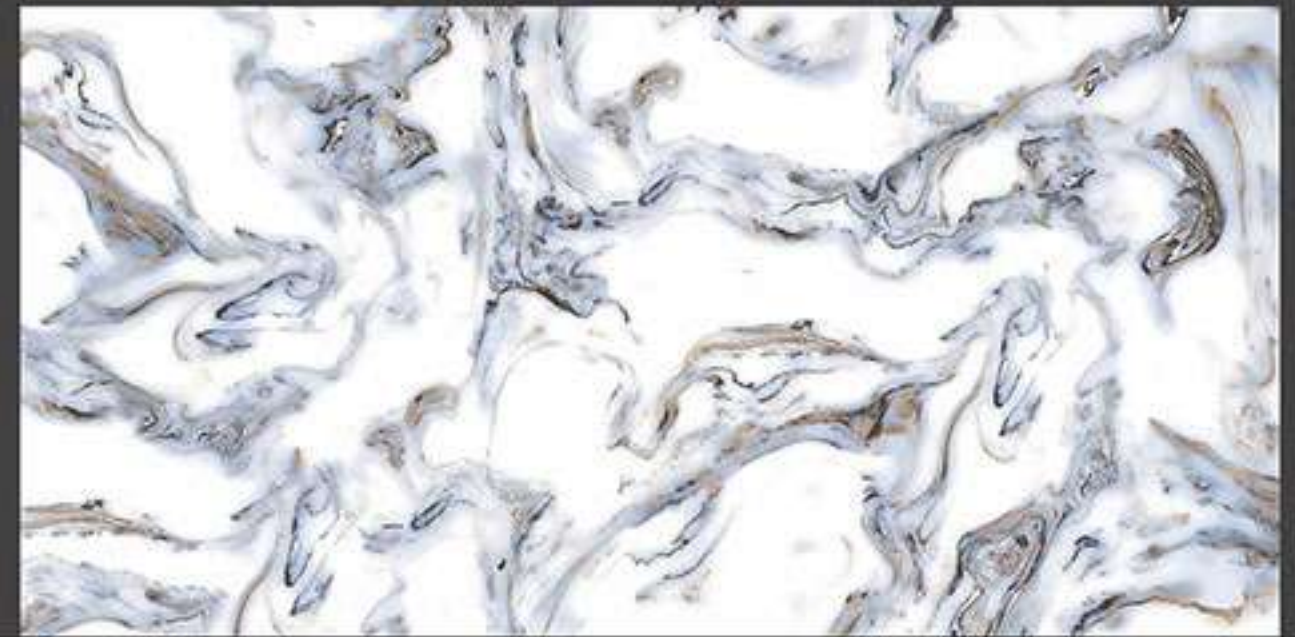

600 x 1200 mm
GLAZED VITRIFIED TILES

BURBERRY BLUE

RANDOM FACES - 3

Low Water
Absorption

Frost
Resistant

Chemical
Resistant

Stain
Resistance

Zero
Maintenance

Easy to
Clean

Jetpar Road B/H Eurocoin Ceramic,
Near Narmda Canal, Morbi,
Gujarat 363642

+91 91044 77550
+91 91044 77551
+91 91044 77552

www.probityllp.com
info@probityllp.com