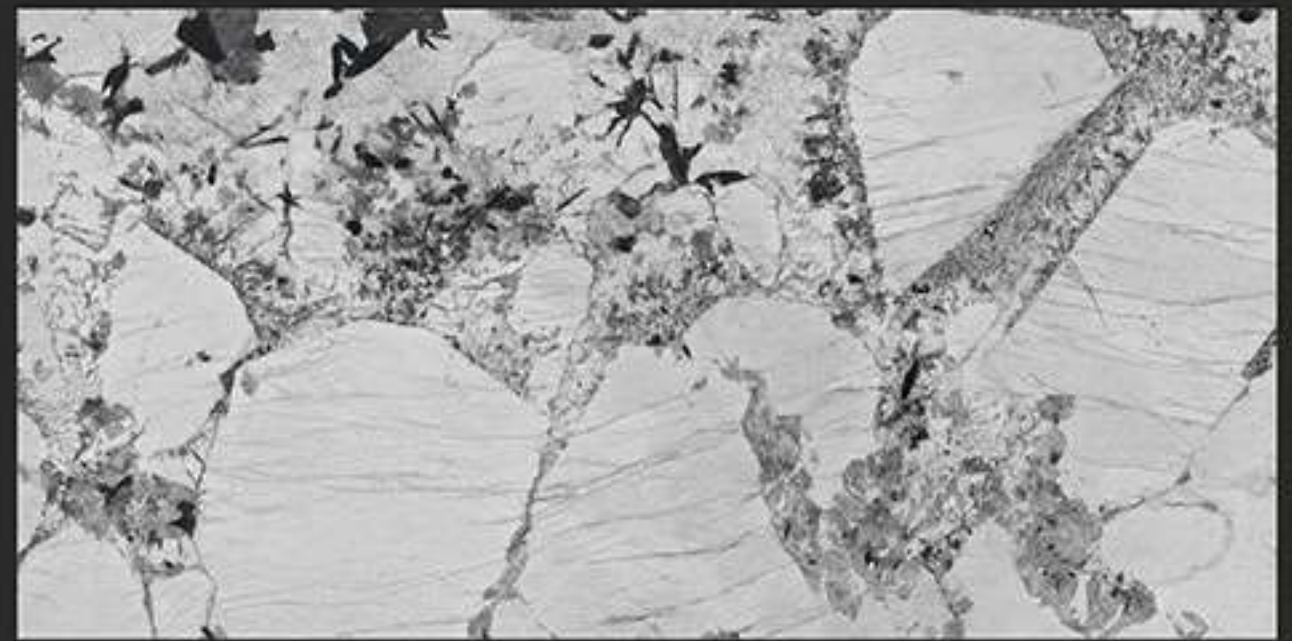

600 x 1200 mm
GLAZED VITRIFIED TILES

ANATONIA GRIS

RANDOM FACES - 4

Low Water Absorption

Frost Resistant

Chemical Resistant

Stain Resistance

Zero Maintenance

Easy to Clean

Jetpar Road B/H Eurocoin Ceramic,
Near Narmda Canal, Morbi,
Gujarat 363642

+91 91044 77550
+91 91044 77551
+91 91044 77552

www.probityllp.com
info@probityllp.com