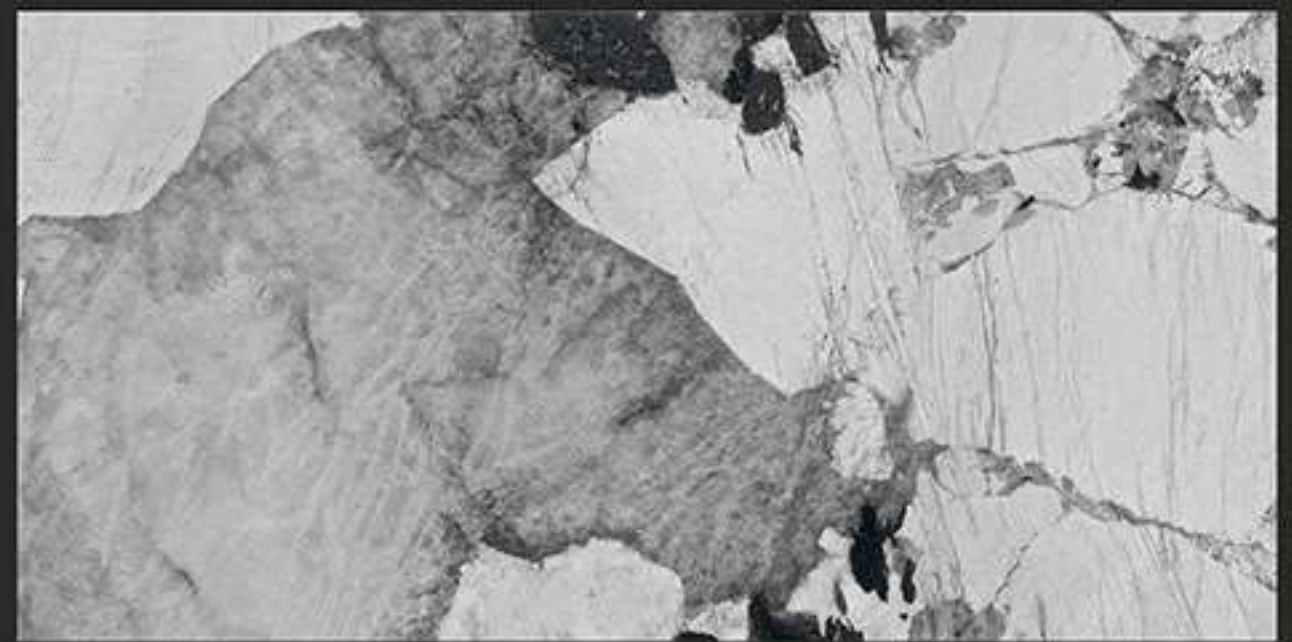

600 x 1200 mm
GLAZED VITRIFIED TILES

ANATONIA GRIS

RANDOM FACES - 4

Low Water Absorption

Frost Resistant

Chemical Resistant

Stain Resistance

Zero Maintenance

Easy to Clean

Jetpar Road B/H Eurocoin Ceramic,
Near Narmda Canal, Morbi,
Gujarat 363642

+91 91044 77550
+91 91044 77551
+91 91044 77552

www.probityllp.com
info@probityllp.com