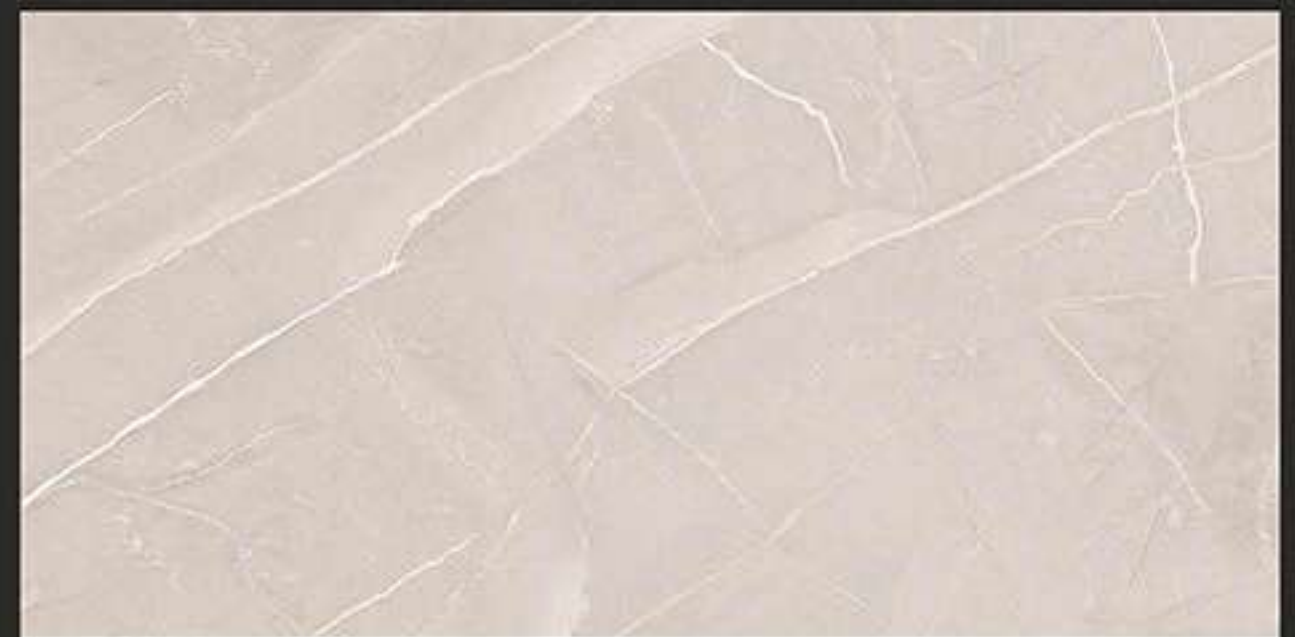

600 x 1200 mm
GLAZED VITRIFIED TILES

ARMANI BEIGE

RANDOM FACES -4

Low Water
Absorption

Frost
Resistant

Chemical
Resistant

Stain
Resistance

Zero
Maintenance

Easy to
Clean

Jetpar Road B/H Eurocoin Ceramic,
Near Narmda Canal, Morbi,
Gujarat 363642

+91 91044 77550
+91 91044 77551
+91 91044 77552

www.probityllp.com
info@probityllp.com