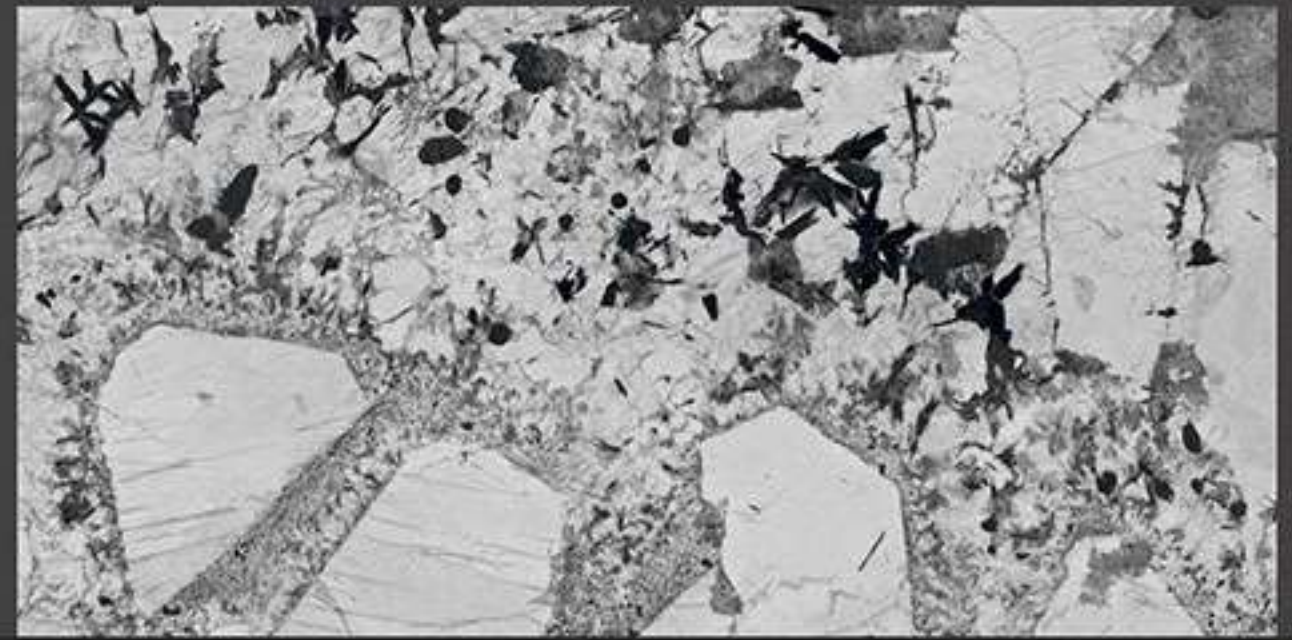

600 x 1200 mm
GLAZED VITRIFIED TILES

ANATONIA GRIS

RANDOM FACES - 4

Low Water Absorption

Frost Resistant

Chemical Resistant

Stain Resistance

Zero Maintenance

Easy to Clean

Jetpar Road B/H Eurocoin Ceramic,
Near Narmda Canal, Morbi,
Gujarat 363642

+91 91044 77550
+91 91044 77551
+91 91044 77552

www.probityllp.com
info@probityllp.com