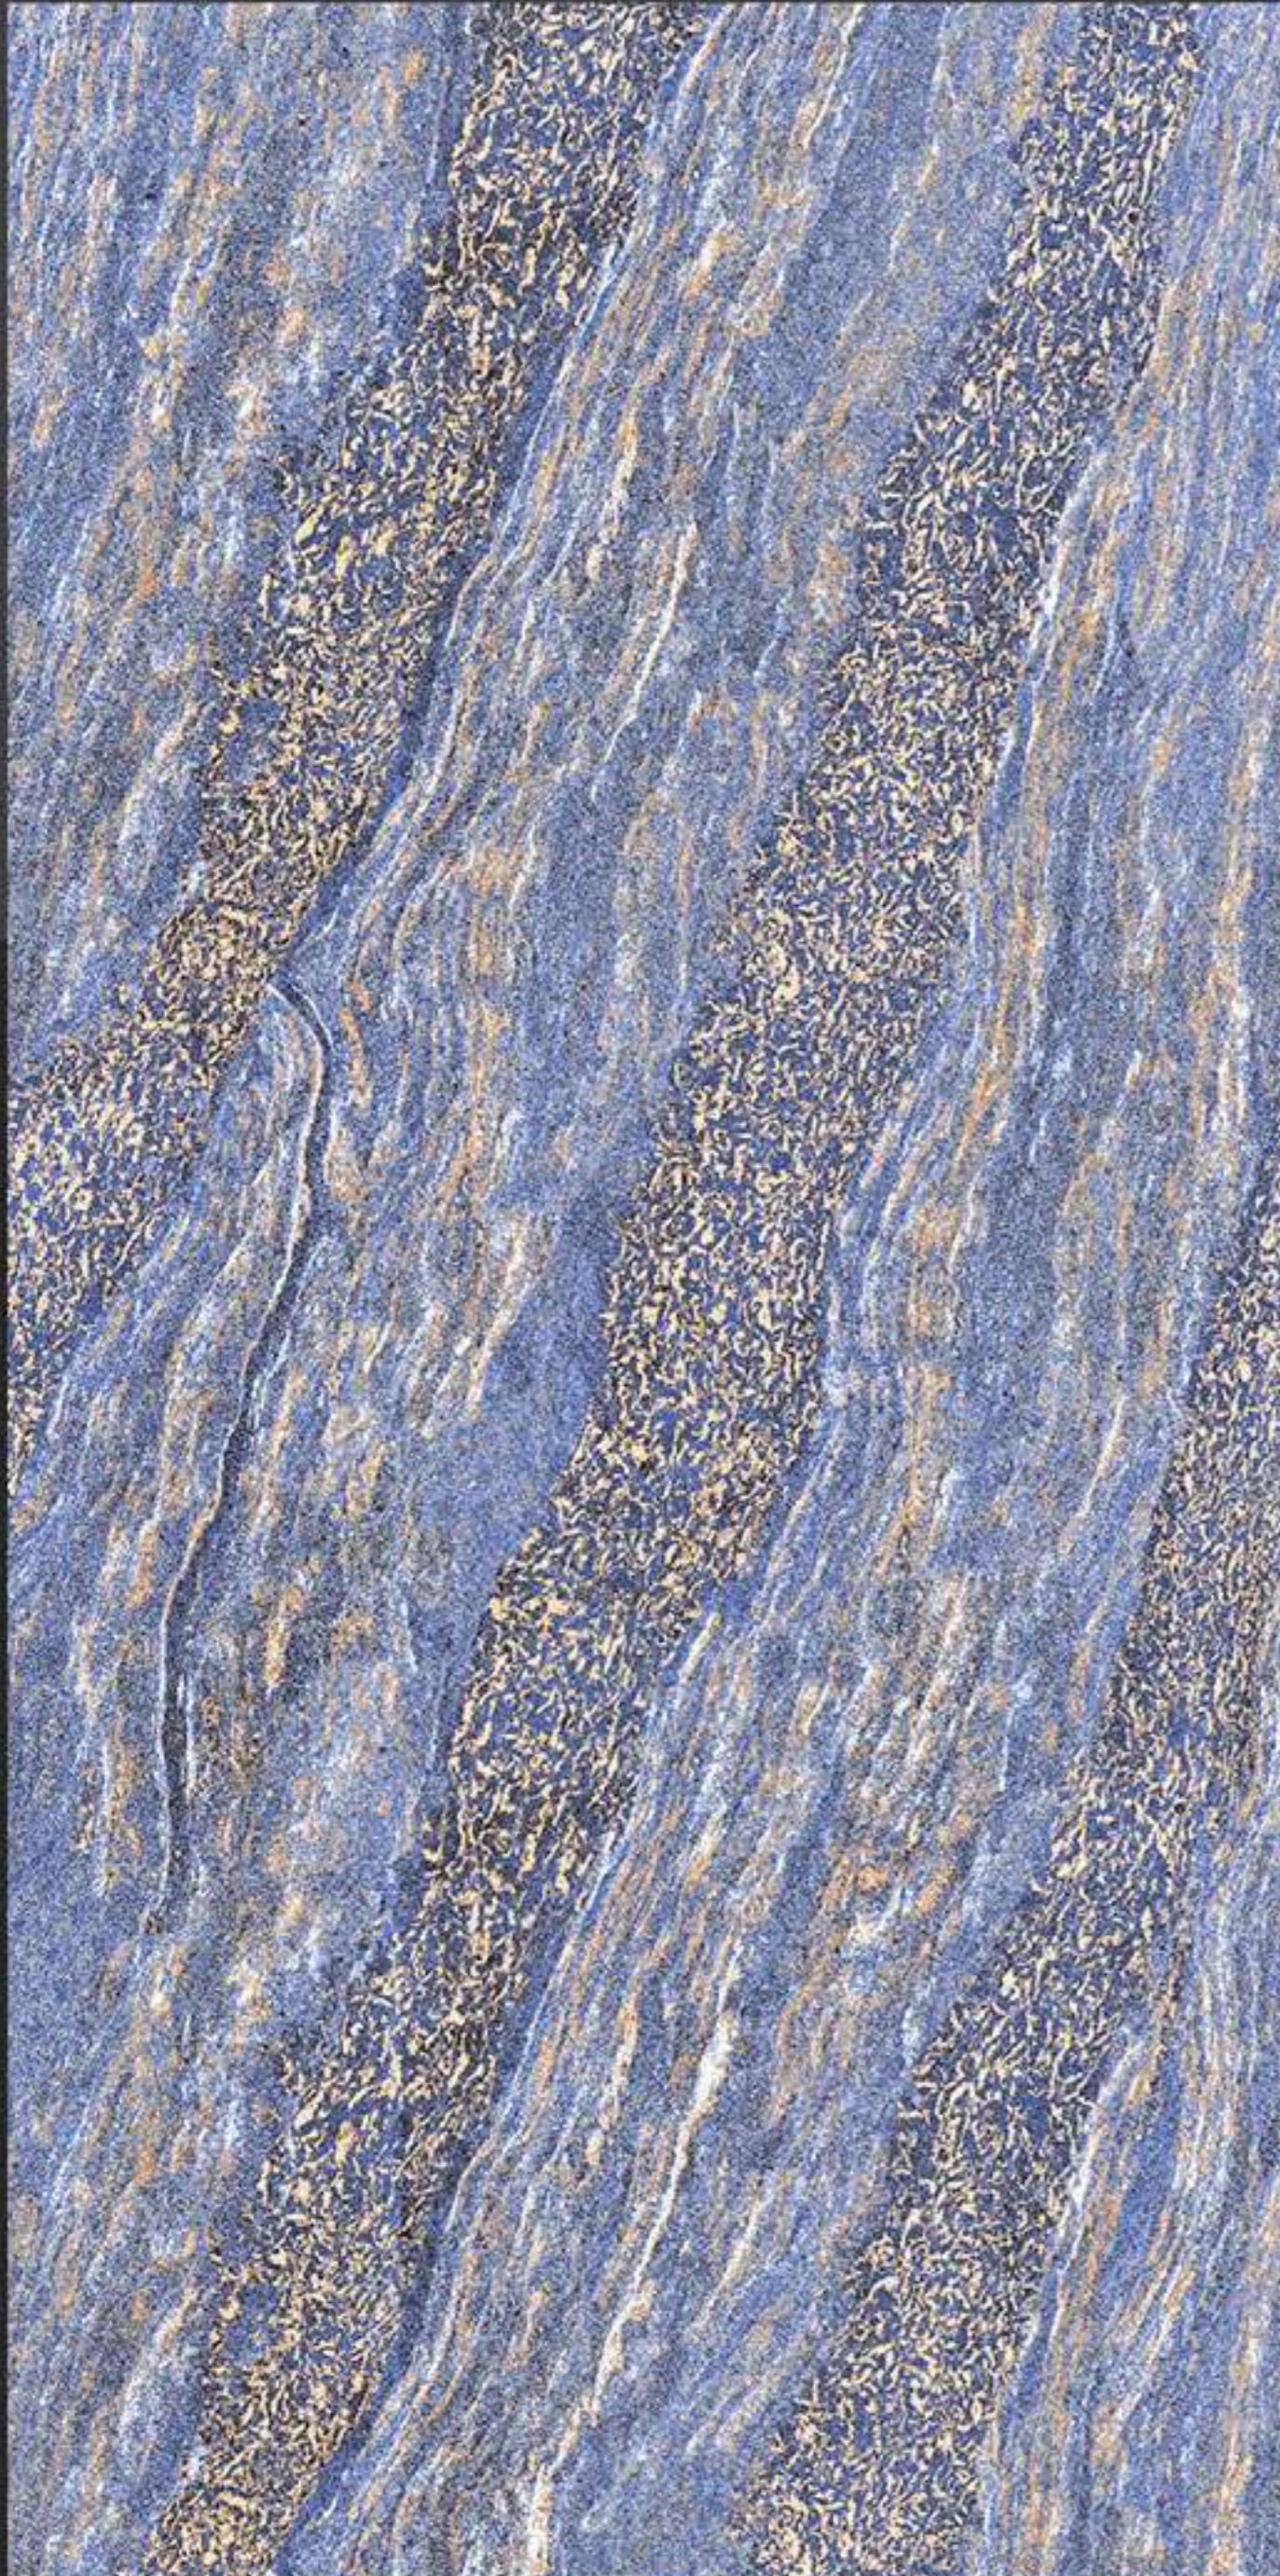

+91 91044 77550
+91 91044 77551
+91 91044 77552

www.probityllp.com
info@probityllp.com

600 x 1200 mm
GLAZED VITRIFIED TILES

ETHEN BLUE

Low Water
Absorption

Frost
Resistant

Chemical
Resistant

Stain
Resistance