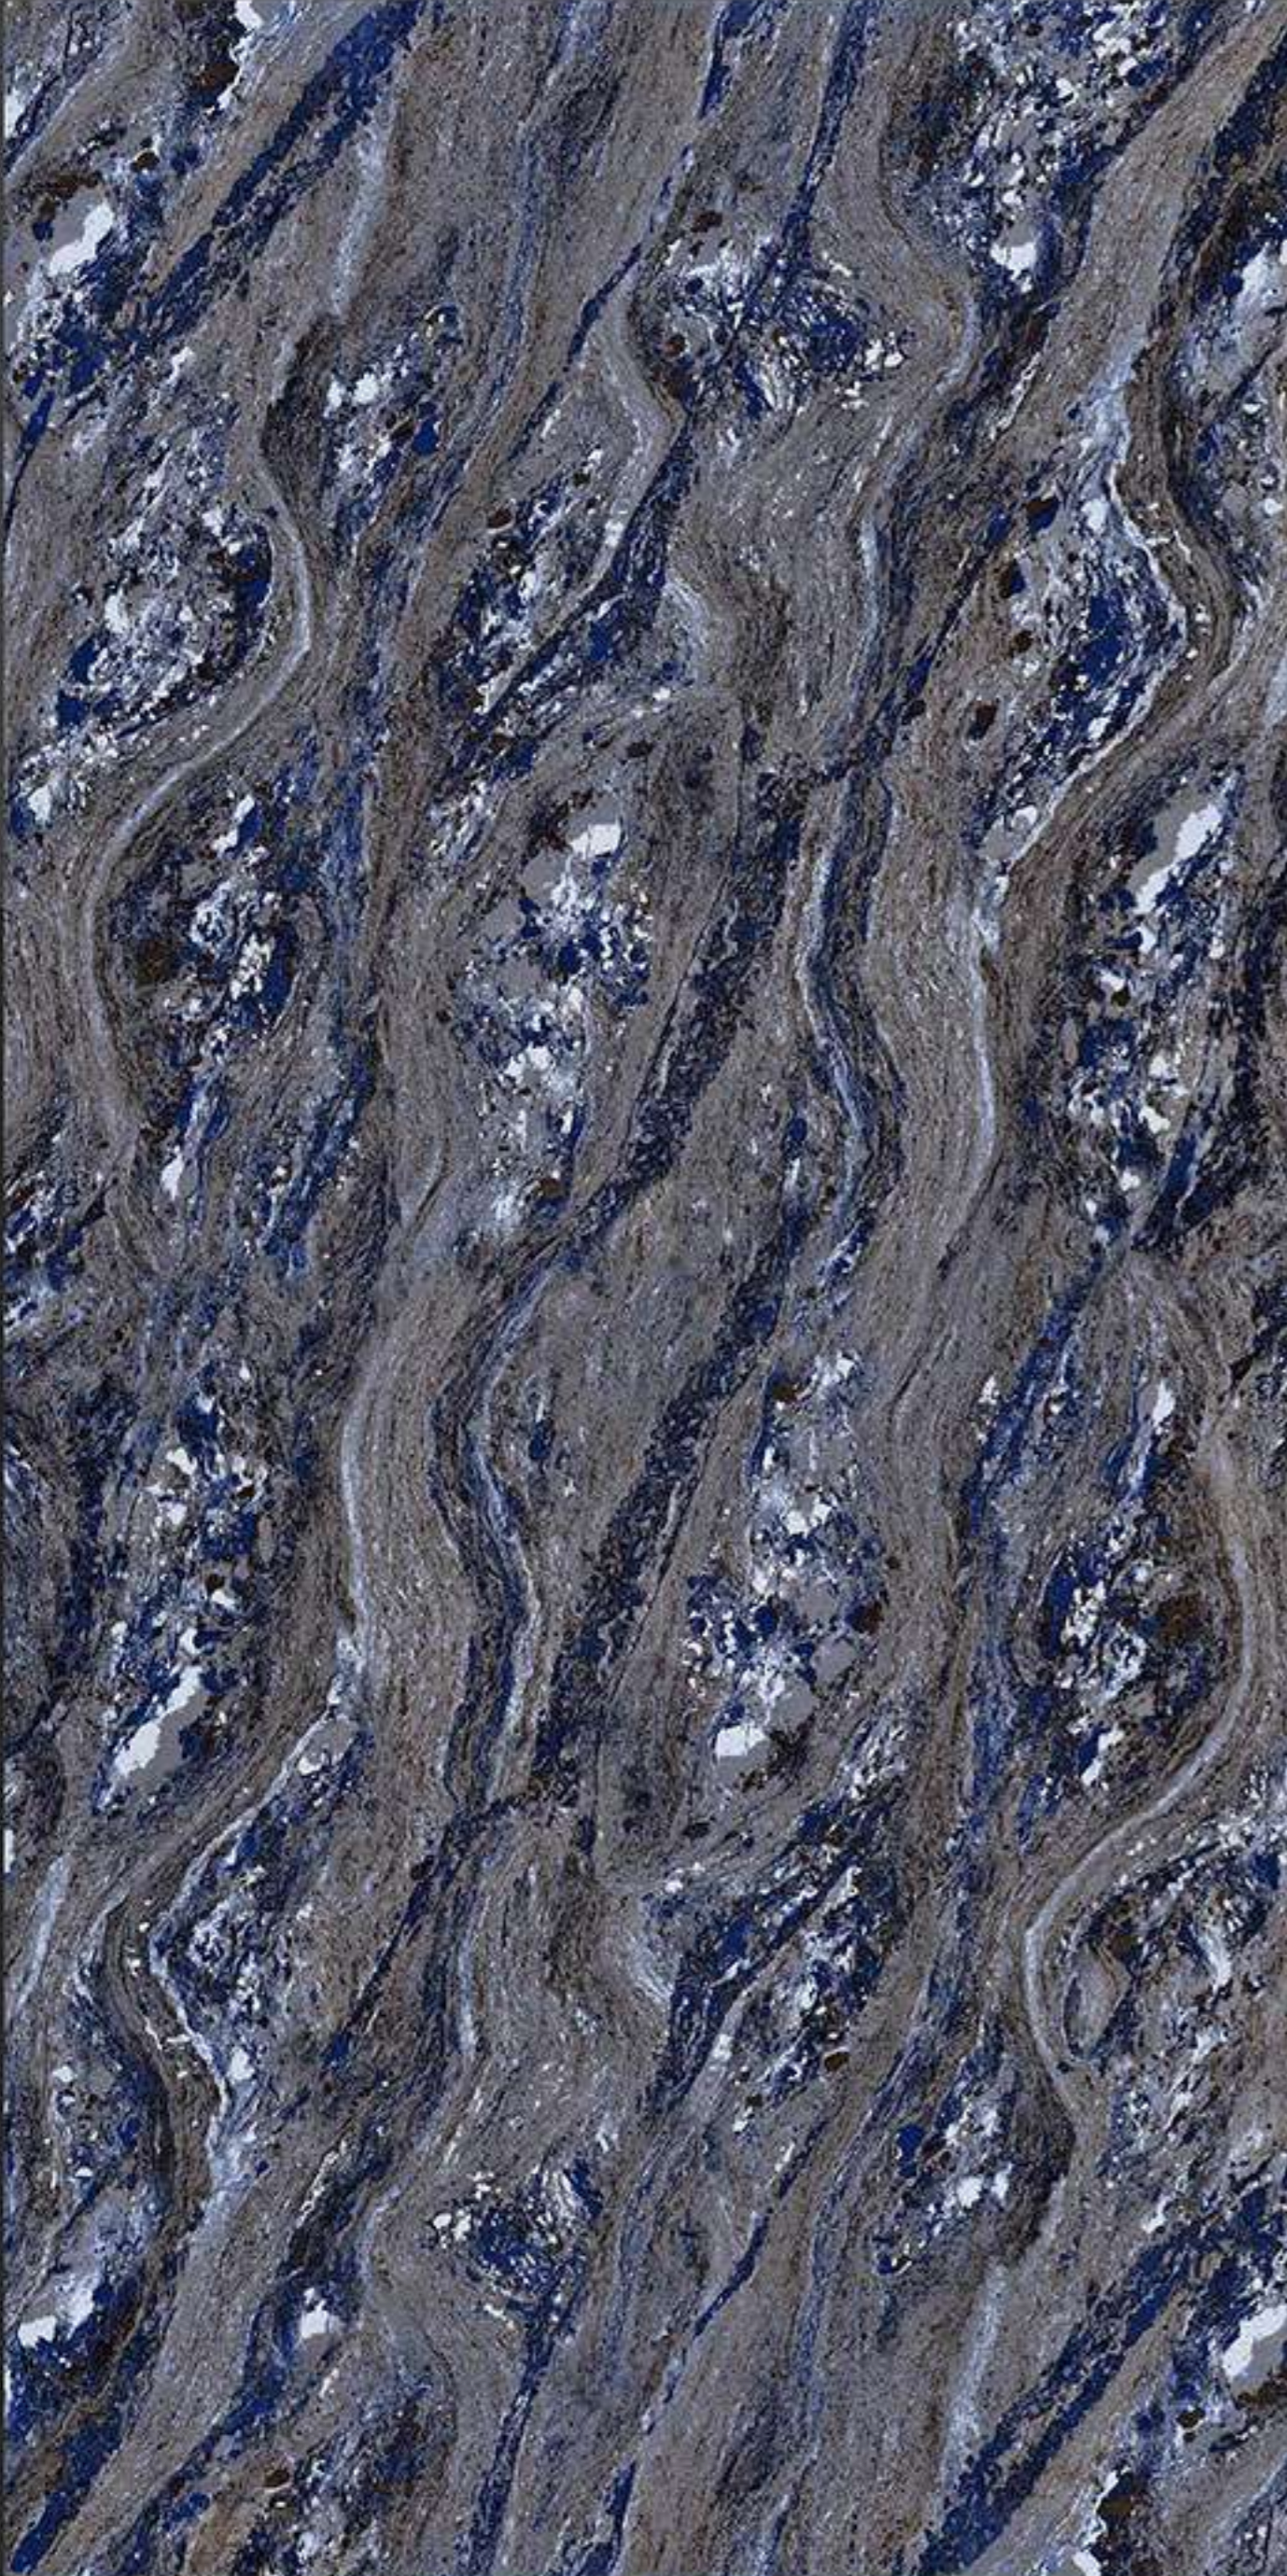

600x1200mm
GLOSSY

AURA BLUE

Low Water Absorption

Frost Resistant

Chemical Resistant

Stain Resistance

Zero Maintenance

Easy to Clean

Jetpar Road B/H Eurocoin Ceramic,
Near Narmda Canal, Morbi,
Gujarat 363642

+91 91044 77550
+91 91044 77551
+91 91044 77552

www.probityllp.com
info@probityllp.com