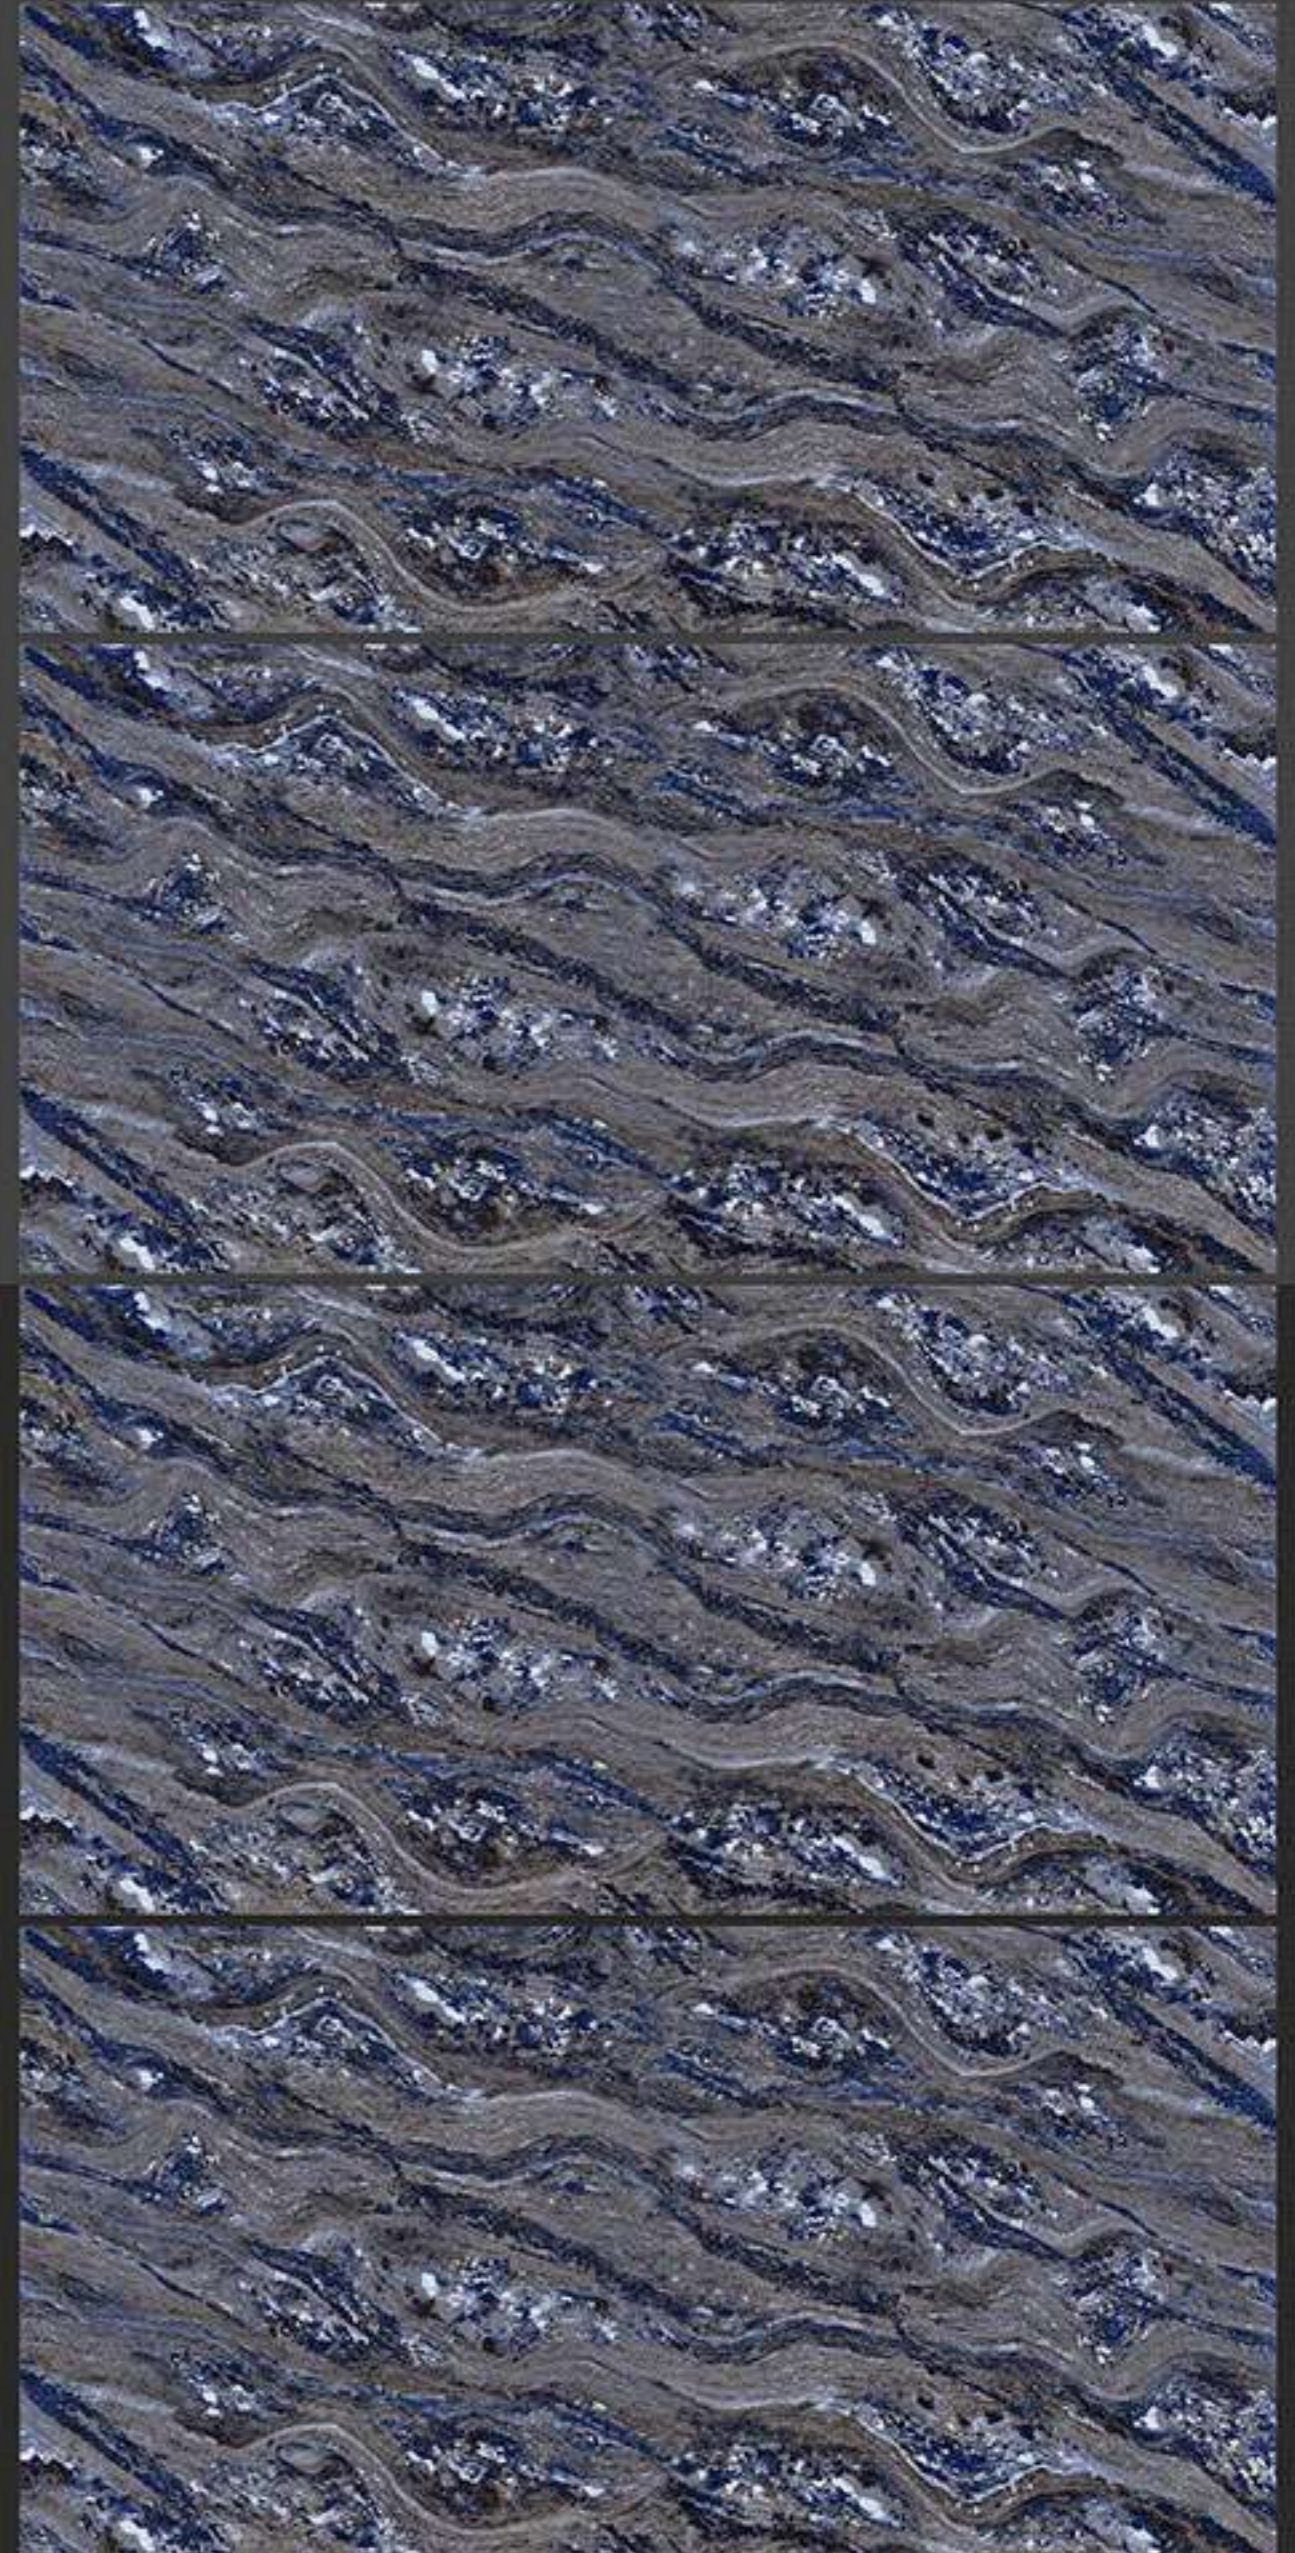

600x1200mm
GLOSSY

AURA BLUE

Low Water Absorption

Frost Resistant

Chemical Resistant

Stain Resistance

Zero Maintenance

Easy to Clean

Jetpar Road B/H Eurocoin Ceramic,
Near Narmda Canal, Morbi,
Gujarat 363642

+91 91044 77550
+91 91044 77551
+91 91044 77552

www.probityllp.com
info@probityllp.com