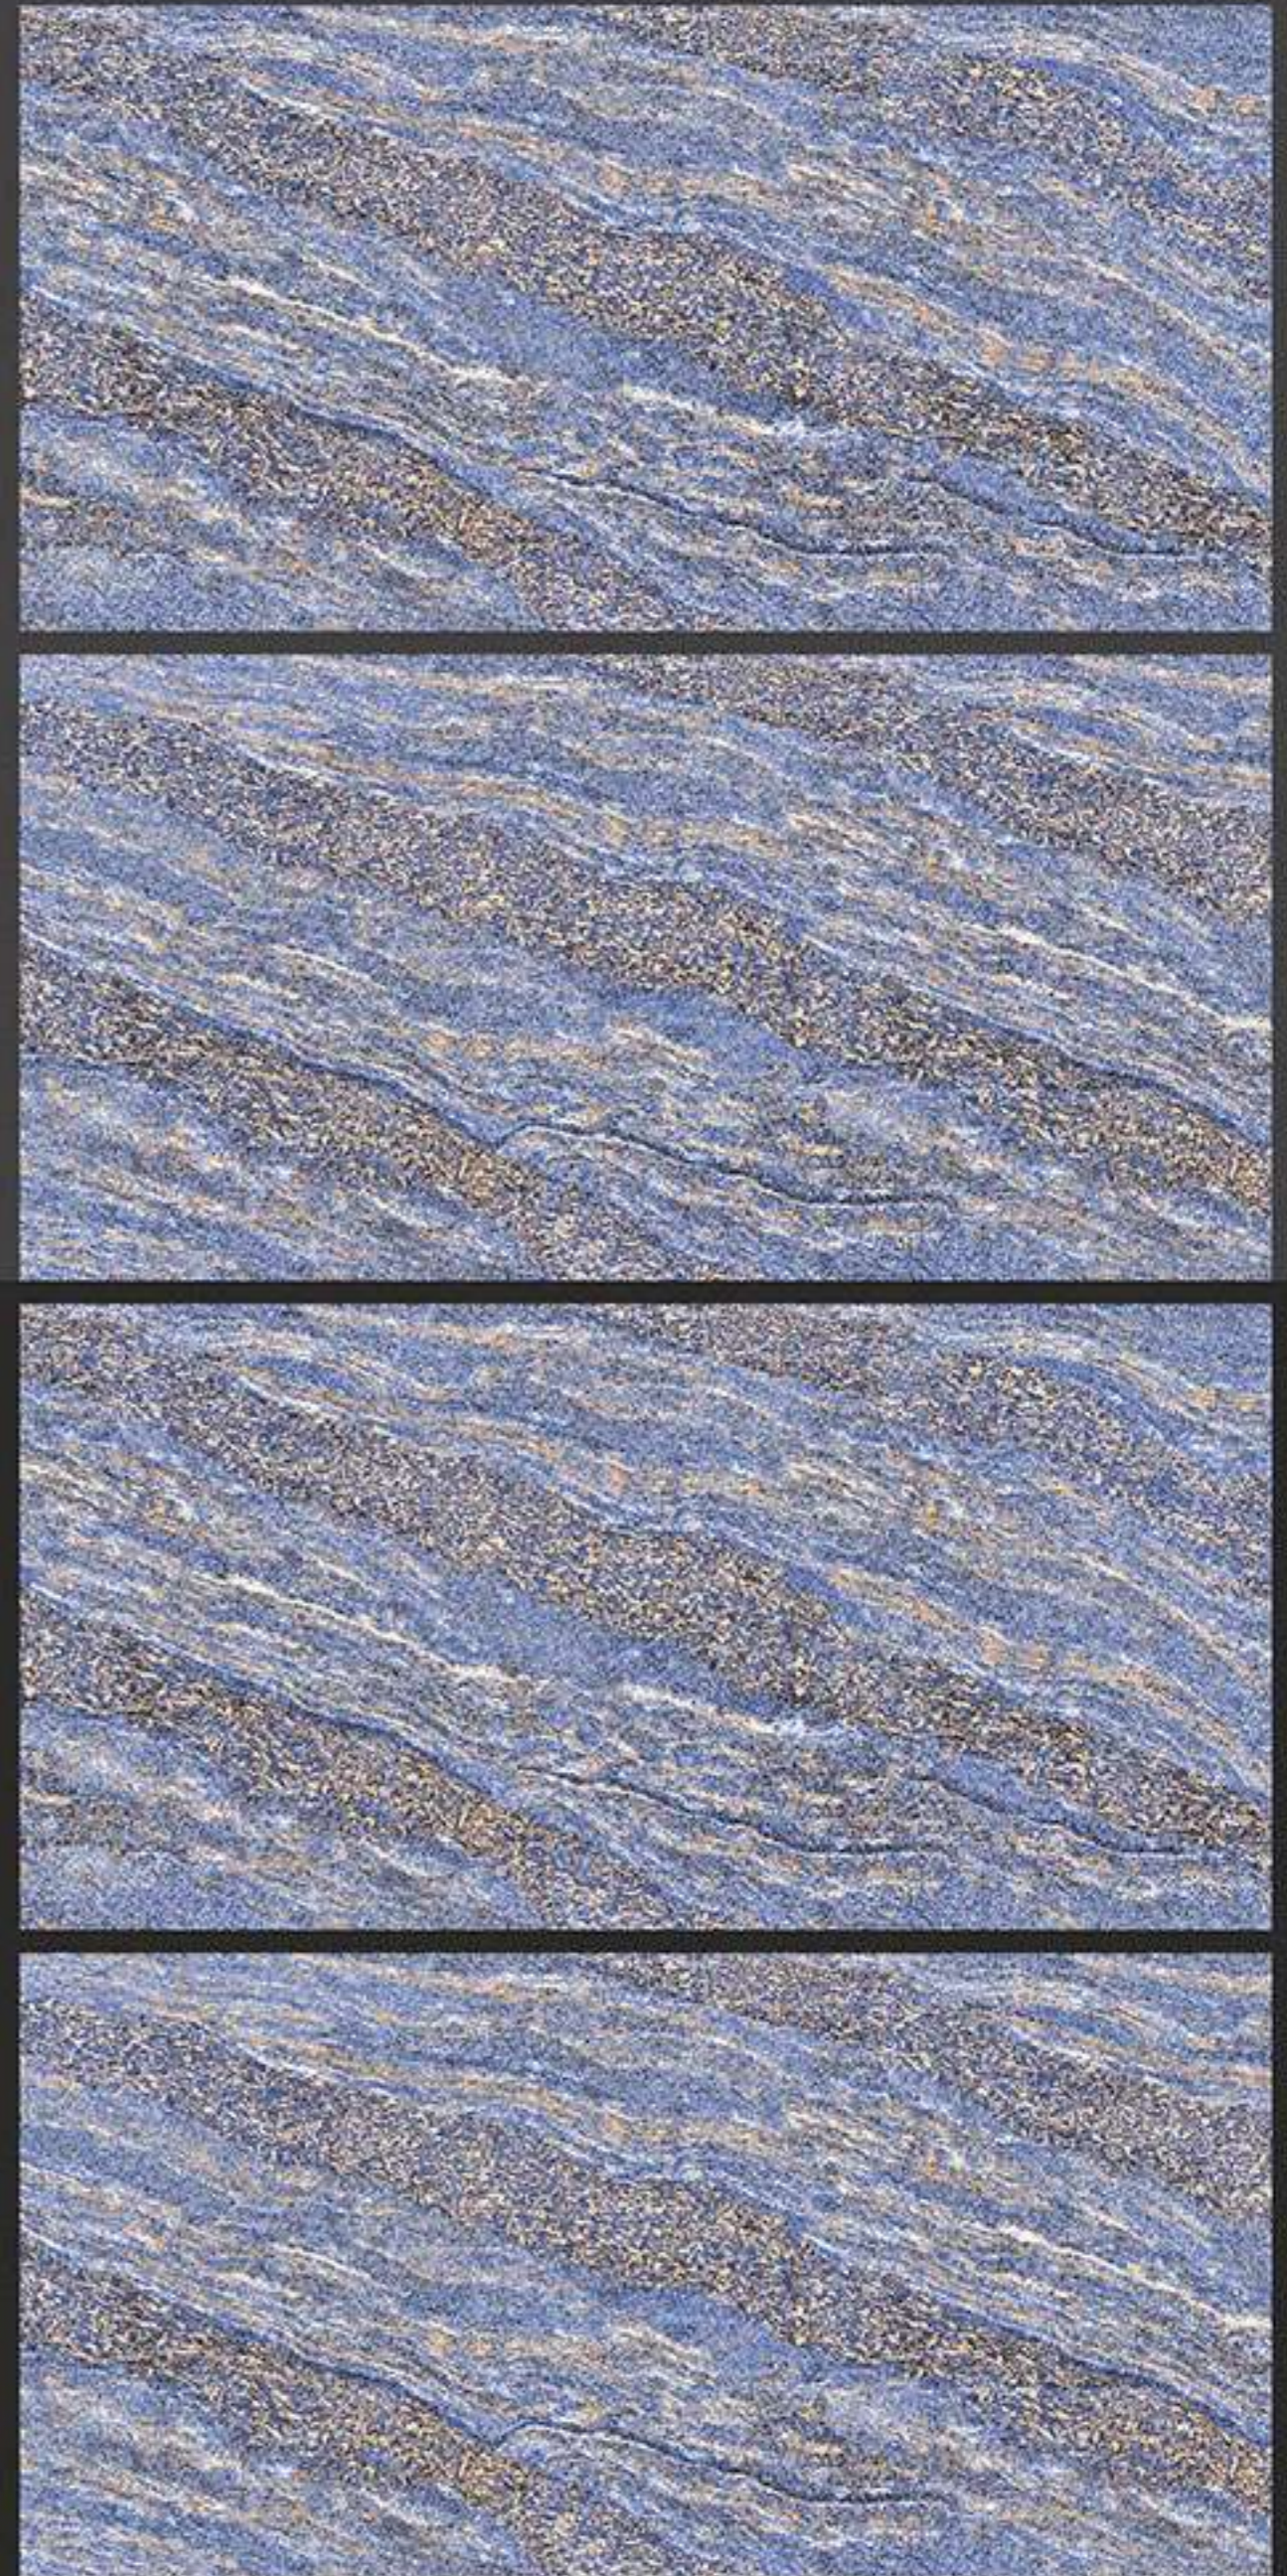

+91 91044 77550
+91 91044 77551
+91 91044 77552

www.probityllp.com
info@probityllp.com

600 x 1200 mm
GLAZED VITRIFIED TILES

ETHEN BLUE

Low Water
Absorption

Frost
Resistant

Chemical
Resistant

Stain
Resistance