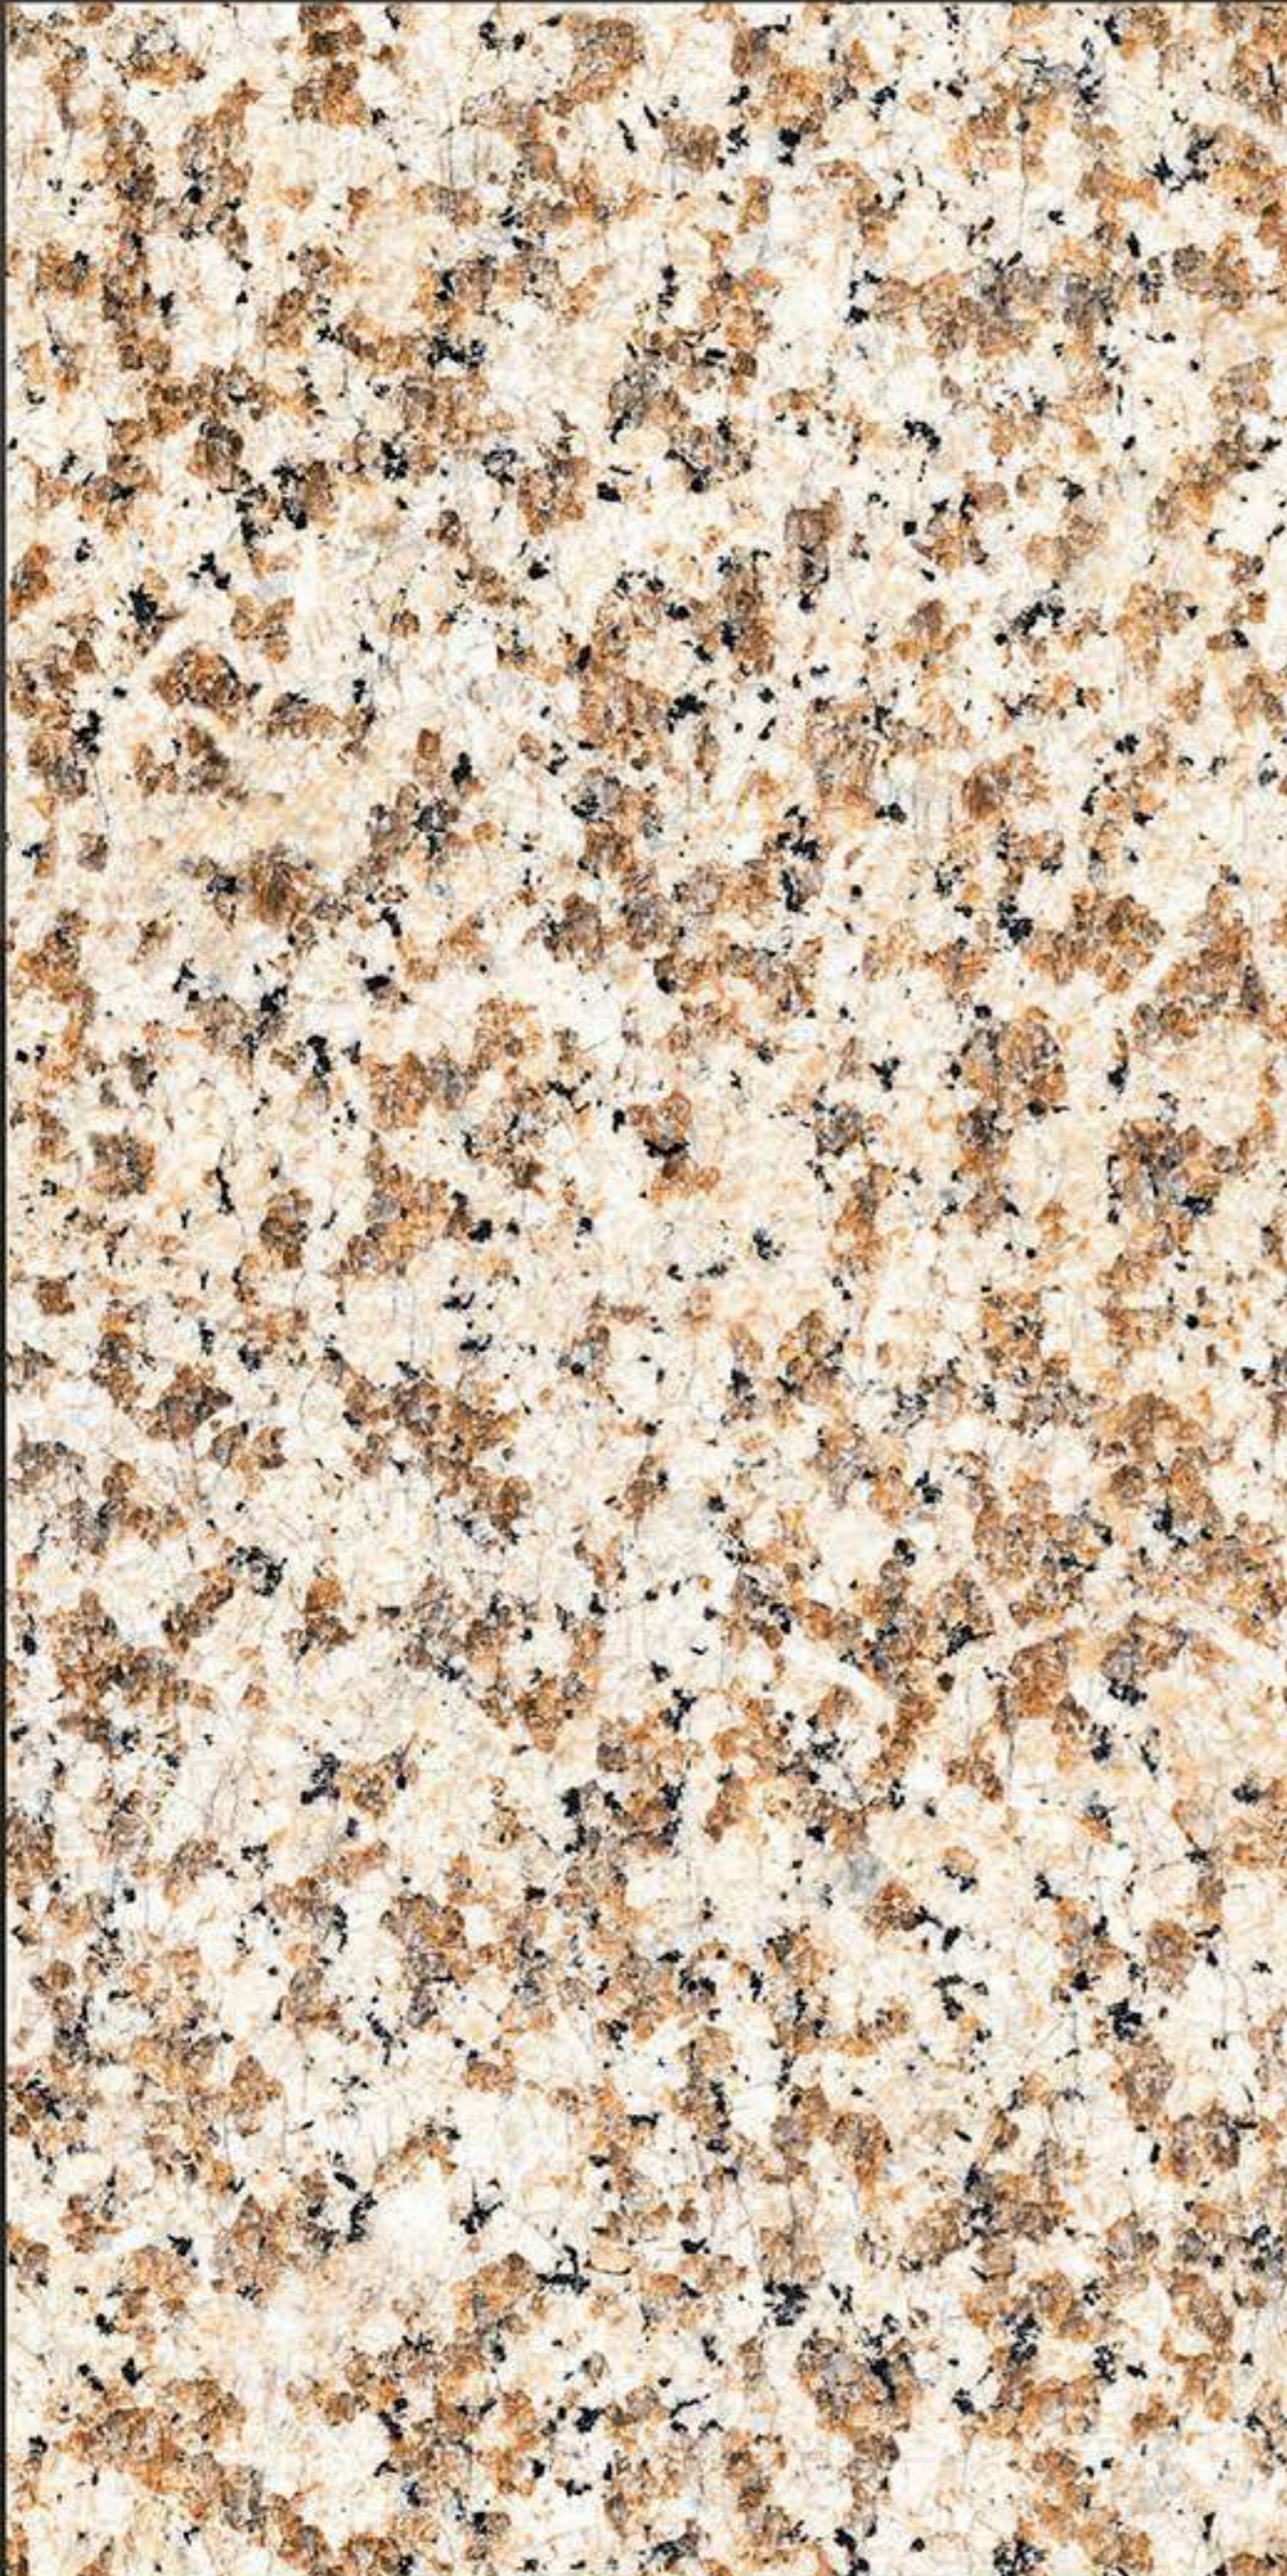

 +91 91044 77550
+91 91044 77551
+91 91044 77552

 www.probityllp.com
info@probityllp.com
 

600 x 1200 mm
GLAZED VITRIFIED TILES

BRANCO IVORY

Low Water
Absorption

Frost
Resistant

Chemical
Resistant

Stain
Resistance