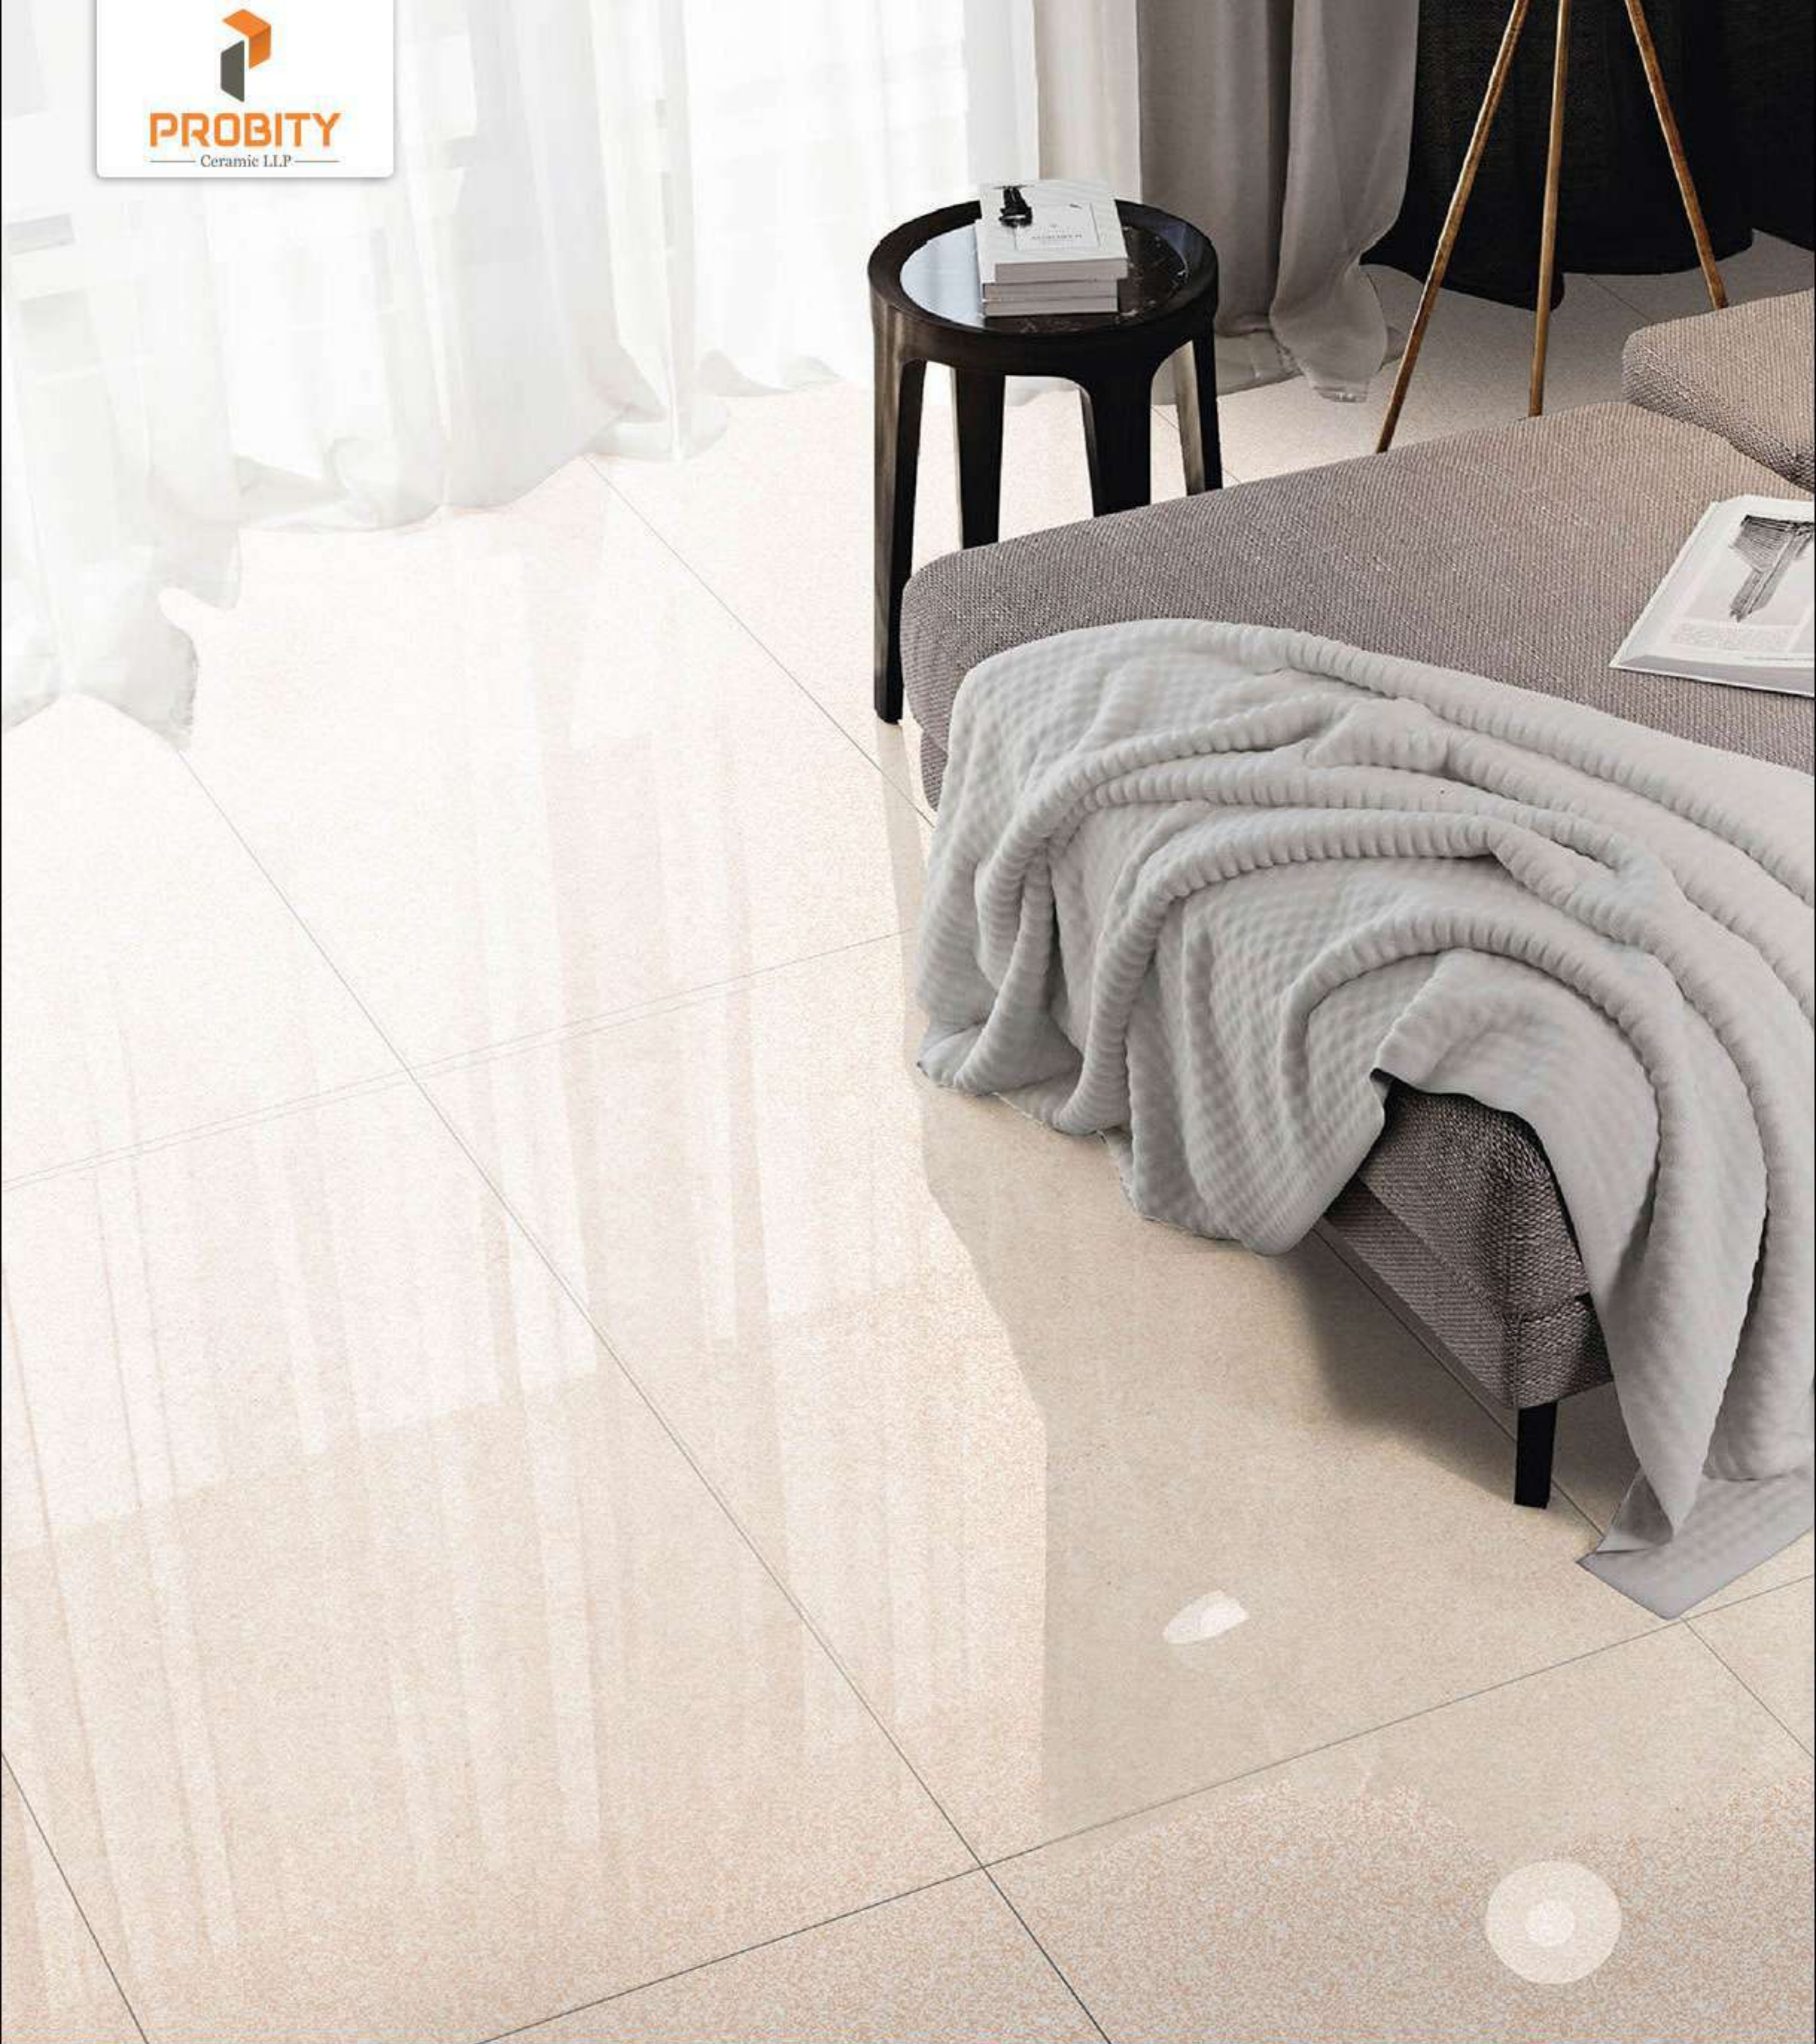

Jetpar Road B/H Eurocoin Ceramic,
Near Narmda Canal, Morbi,
Gujarat 363642

+91 91044 77550
+91 91044 77551
+91 91044 77552

www.probityllp.com
info@probityllp.com