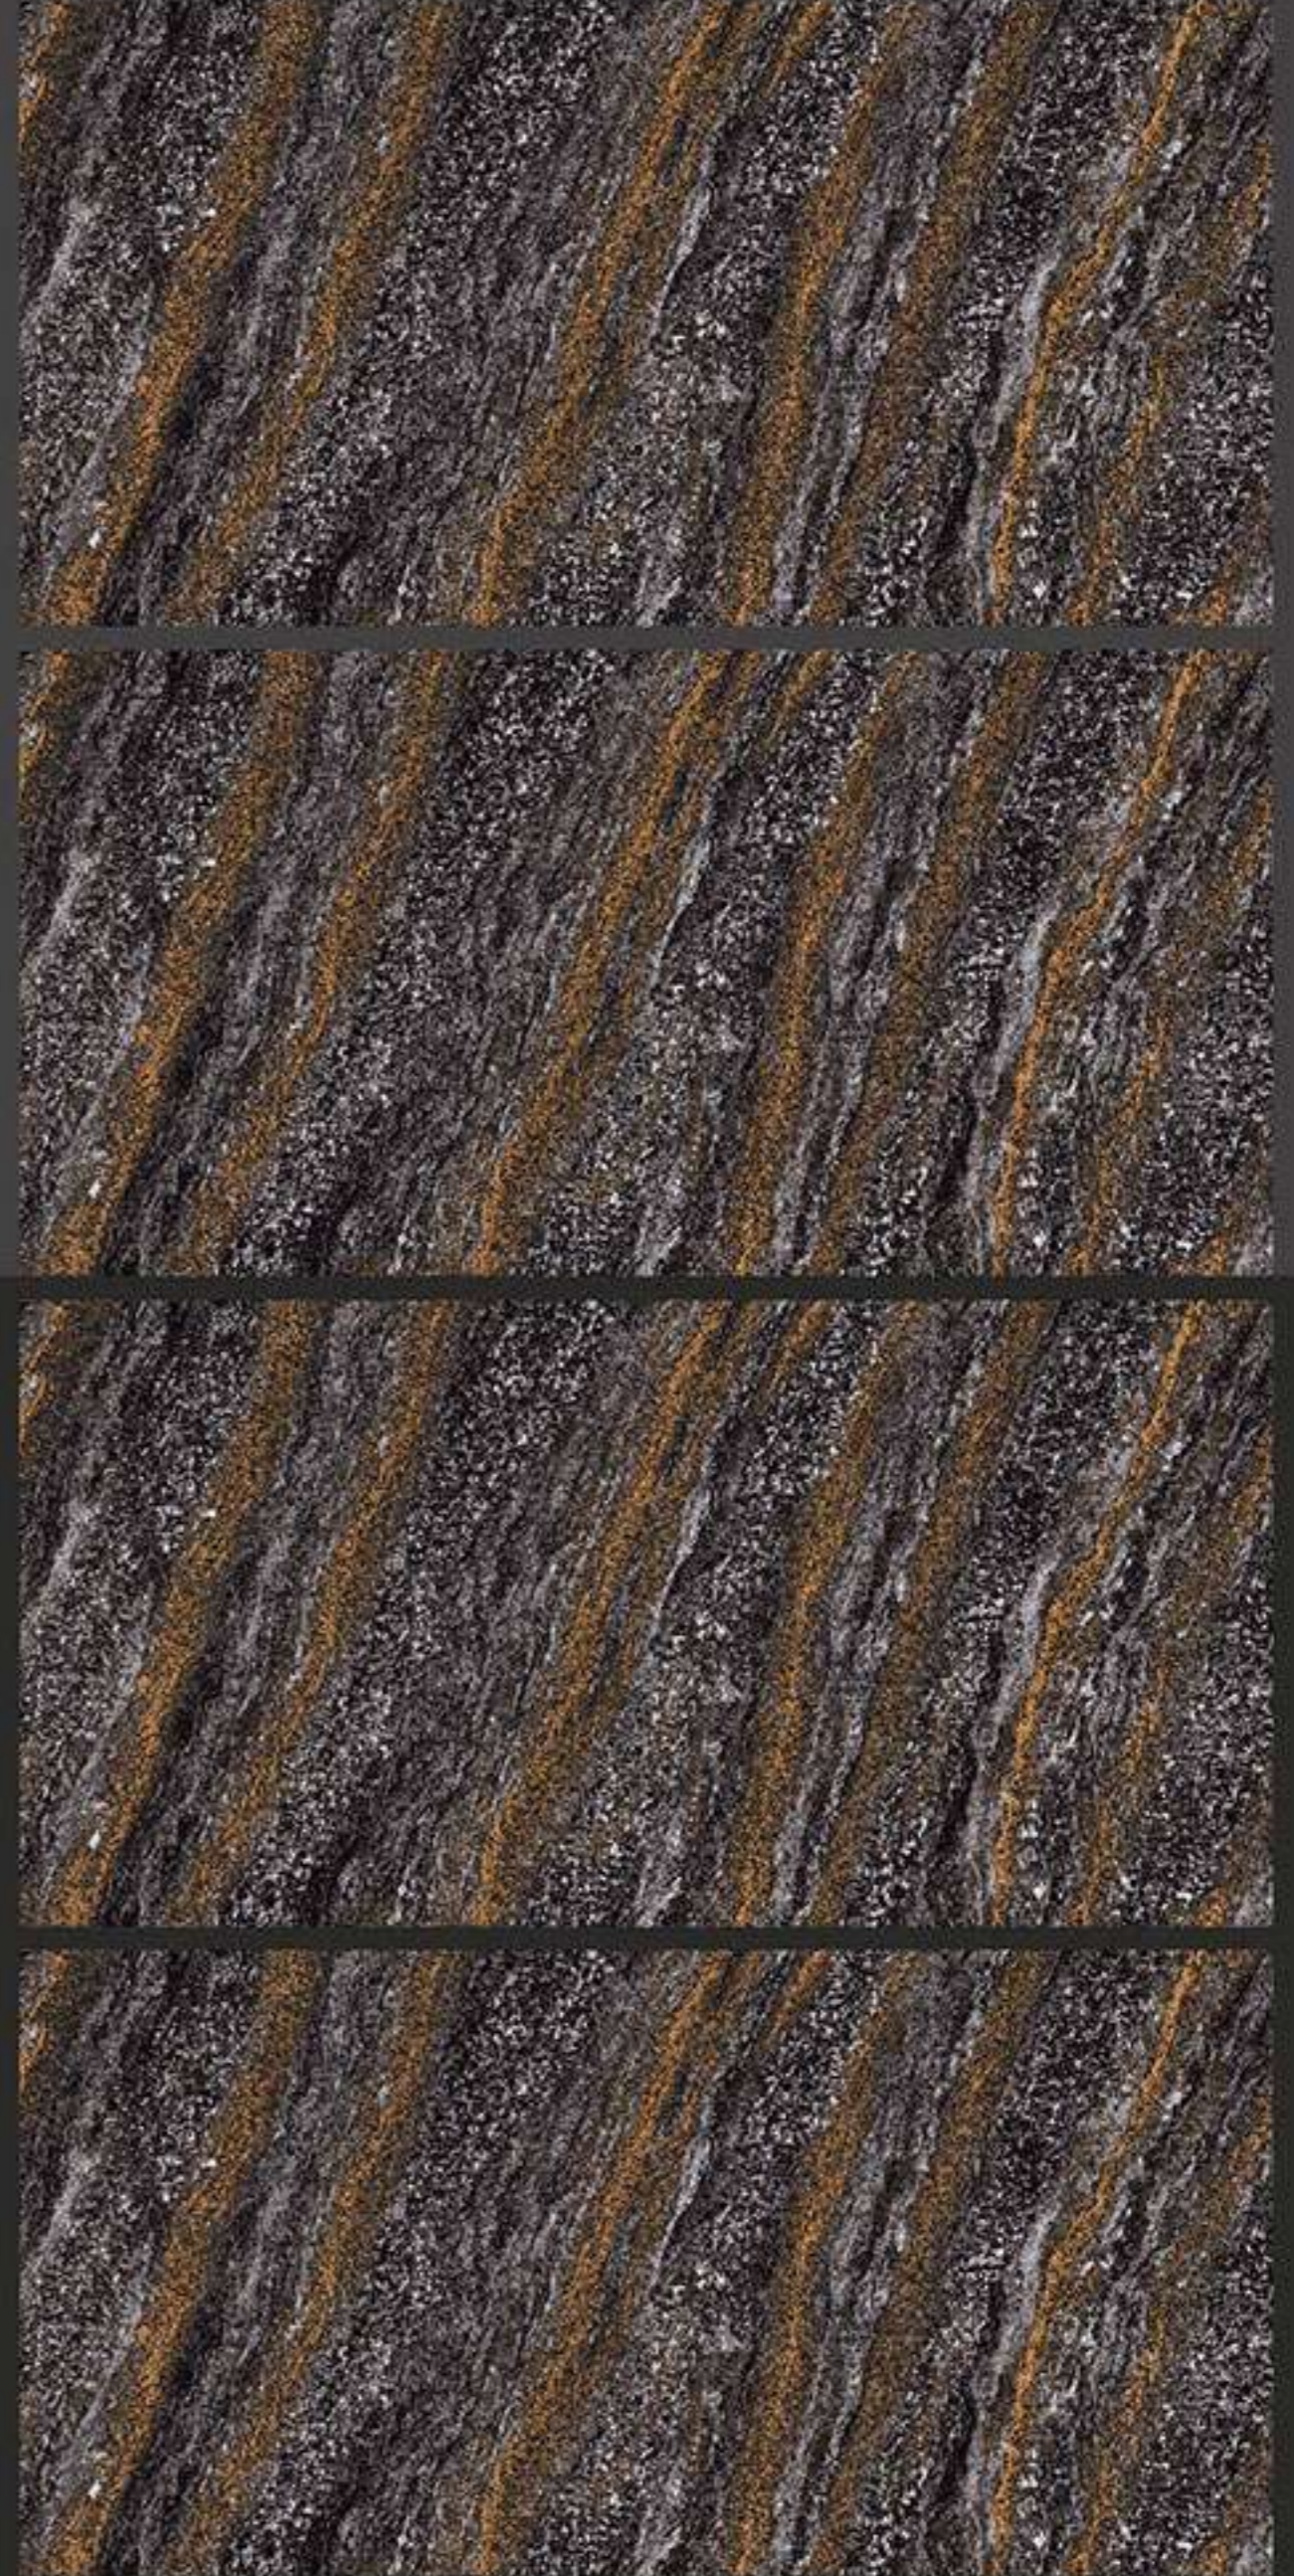

600 x 1200 mm
GLAZED VITRIFIED TILES

EBONY GRAPHITE

Low Water Absorption

Frost Resistant

Chemical Resistant

Stain Resistance

Zero Maintenance

Easy to Clean