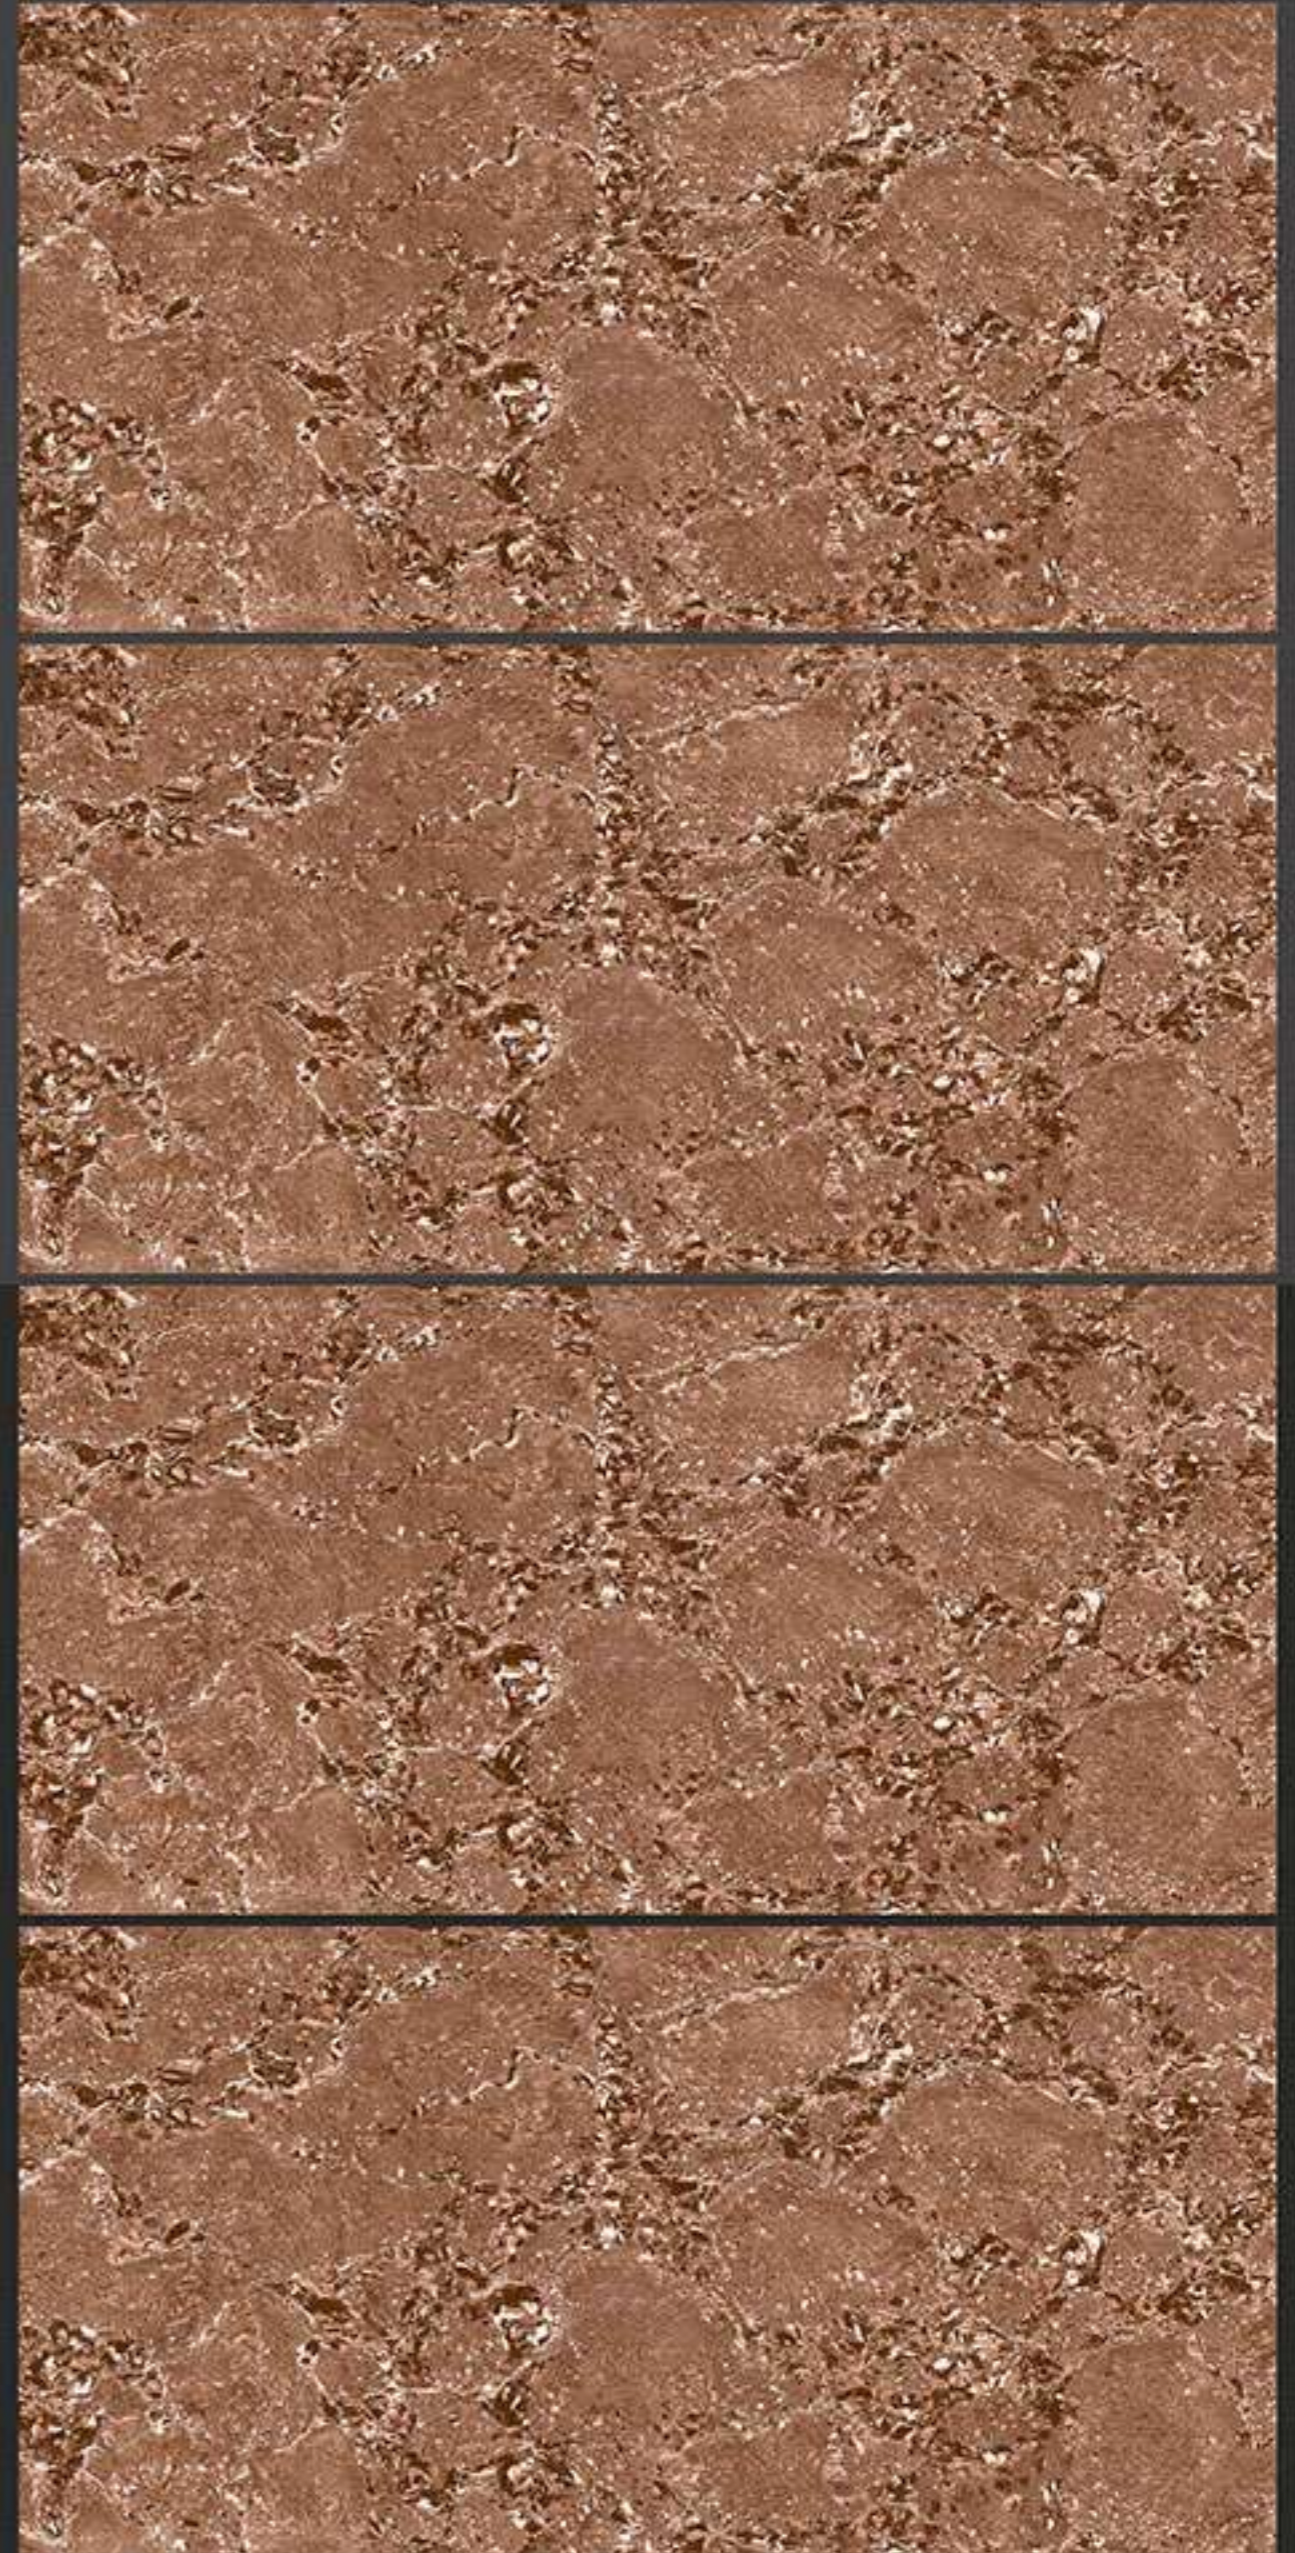

600x1200mm
GLOSSY

MATRIX BROWN

Low Water Absorption

Frost Resistant

Chemical Resistant

Stain Resistance

Zero Maintenance

Easy to Clean

Jetpar Road B/H Eurocoin Ceramic,
Near Narmda Canal, Morbi,
Gujarat 363642

+91 91044 77550
+91 91044 77551
+91 91044 77552

www.probityllp.com
info@probityllp.com