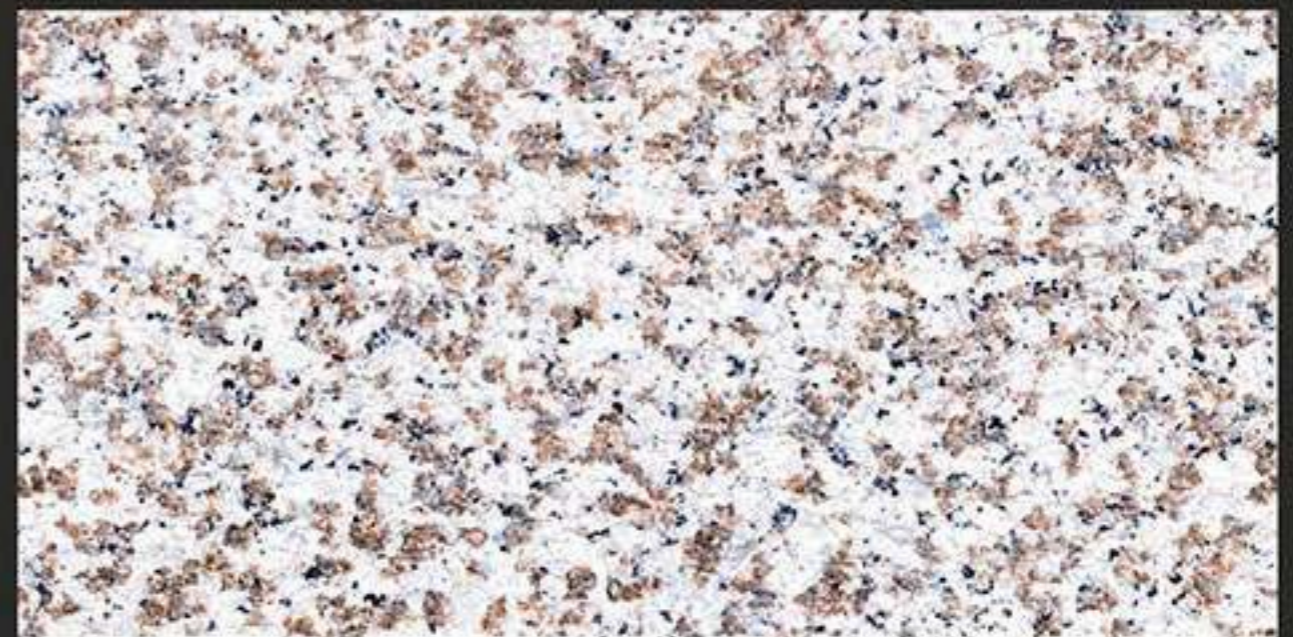

600 x 1200 mm
GLAZED VITRIFIED TILES

BRANCO MARRON

Low Water
Absorption

Frost
Resistant

Chemical
Resistant

Stain
Resistance

Zero
Maintenance

Easy to
Clean

Jetpar Road B/H Eurocoin Ceramic,
Near Narmda Canal, Morbi,
Gujarat 363642

+91 91044 77550
+91 91044 77551
+91 91044 77552

www.probityllp.com
info@probityllp.com