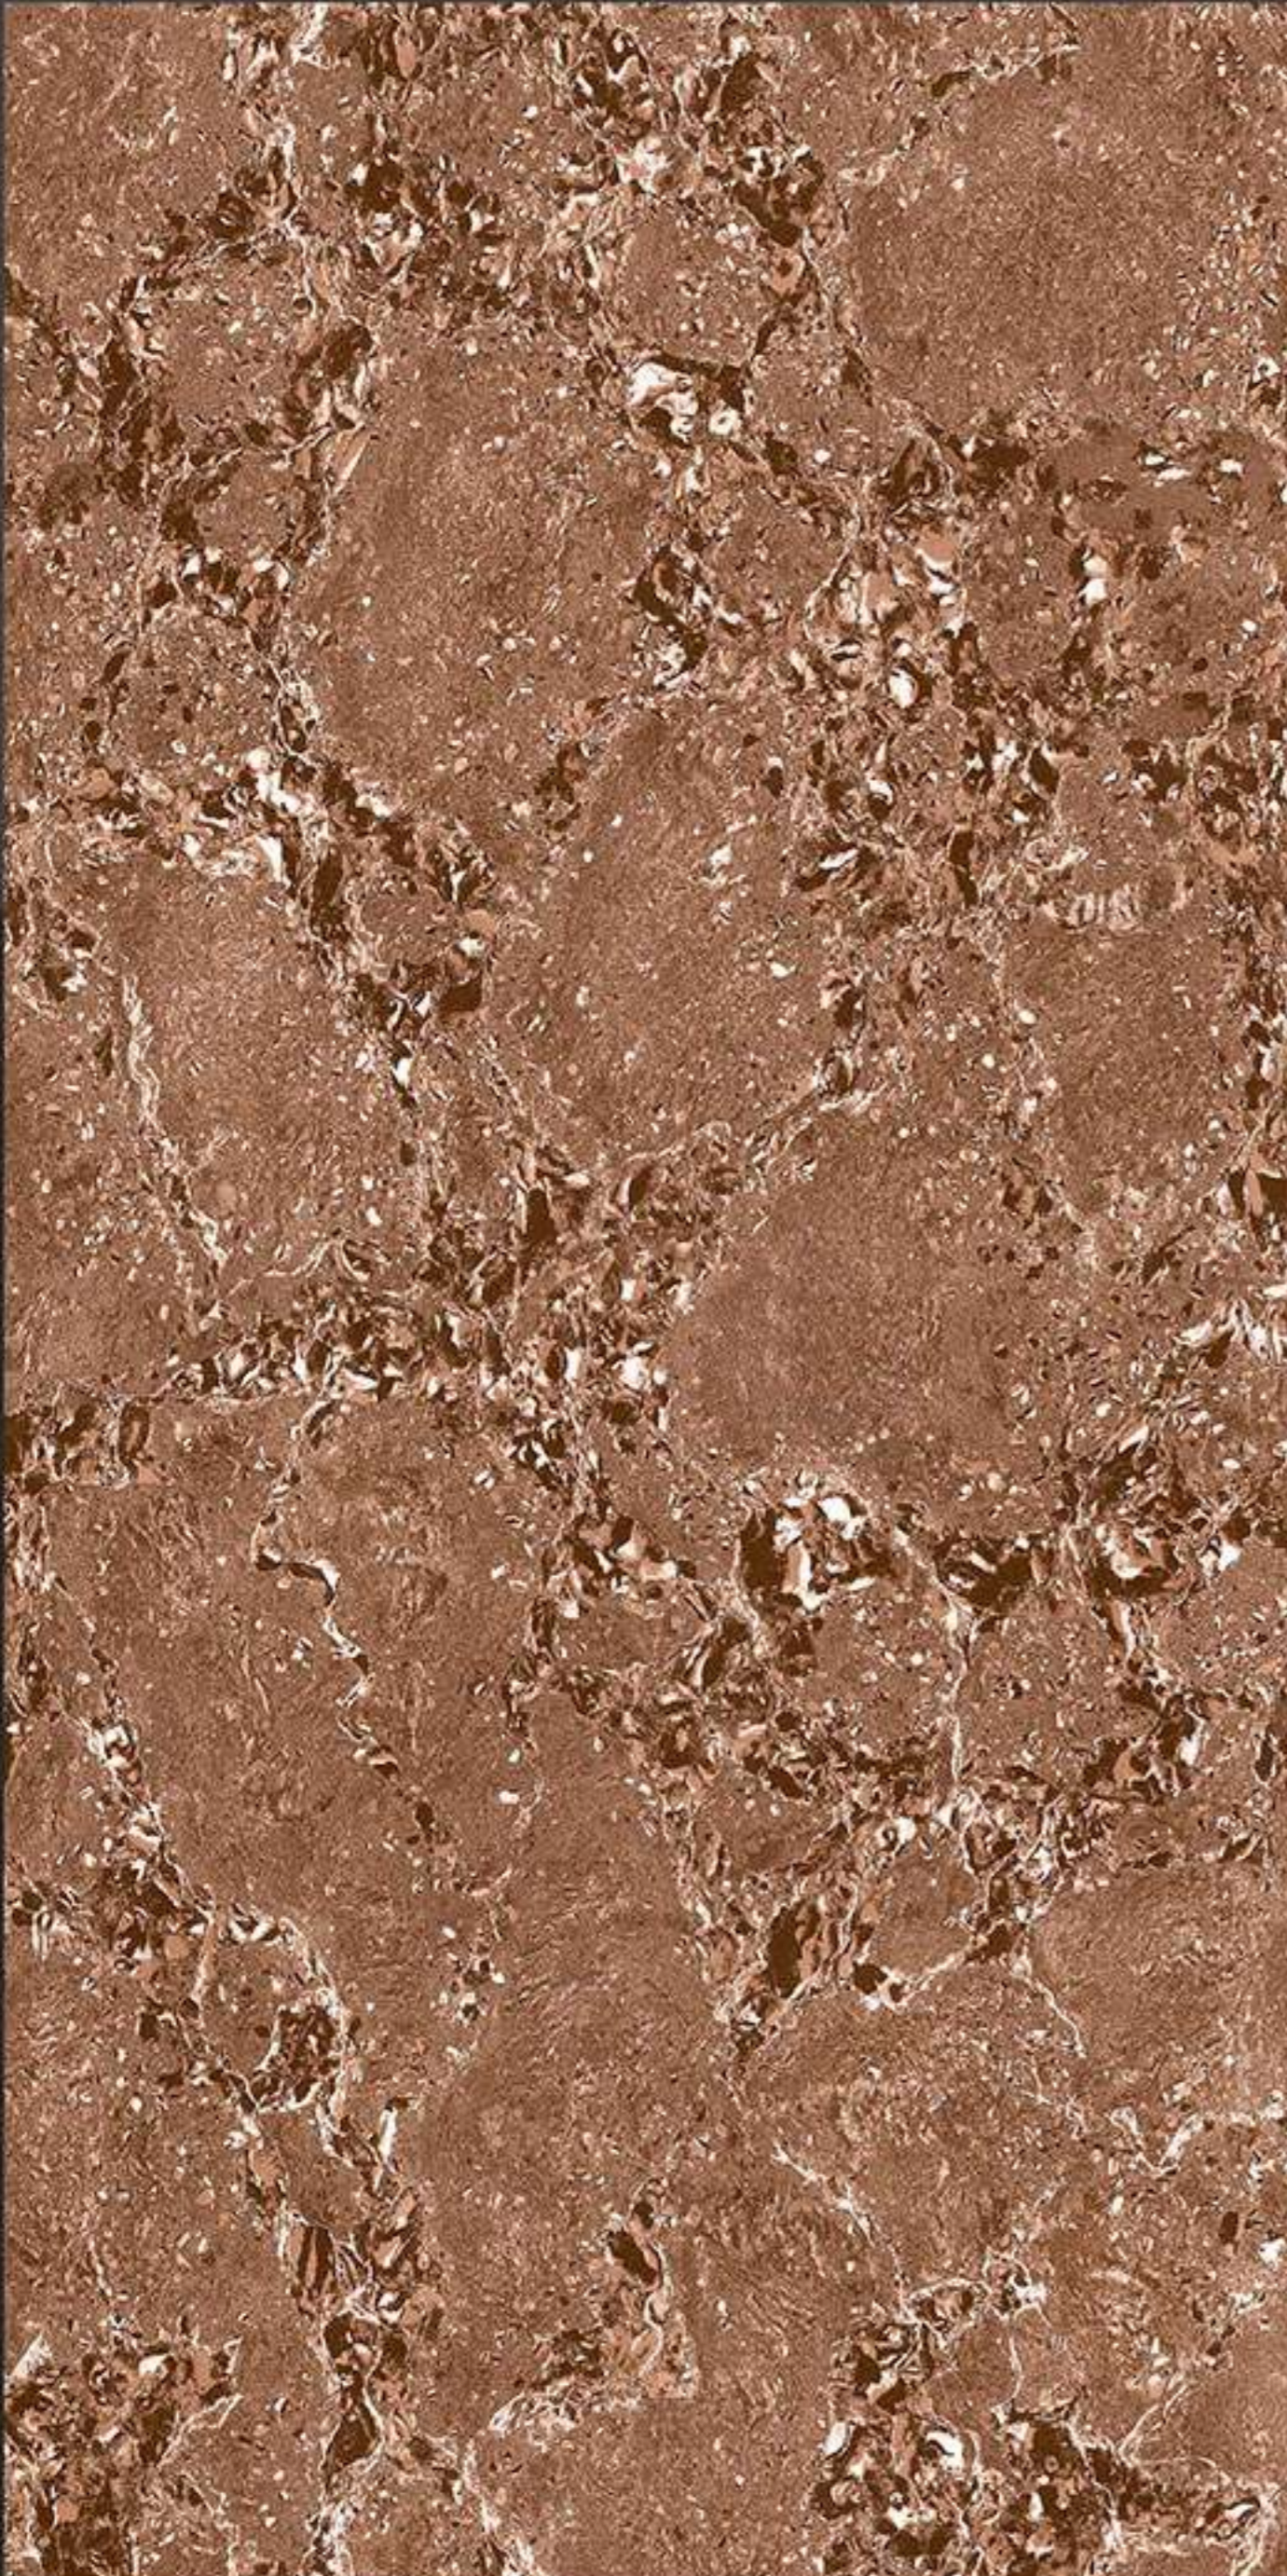

600x1200mm
GLOSSY

MATRIX BROWN

Low Water Absorption

Frost Resistant

Chemical Resistant

Stain Resistance

Zero Maintenance

Easy to Clean

Jetpar Road B/H Eurocoin Ceramic,
Near Narmda Canal, Morbi,
Gujarat 363642

+91 91044 77550
+91 91044 77551
+91 91044 77552

www.probityllp.com
info@probityllp.com