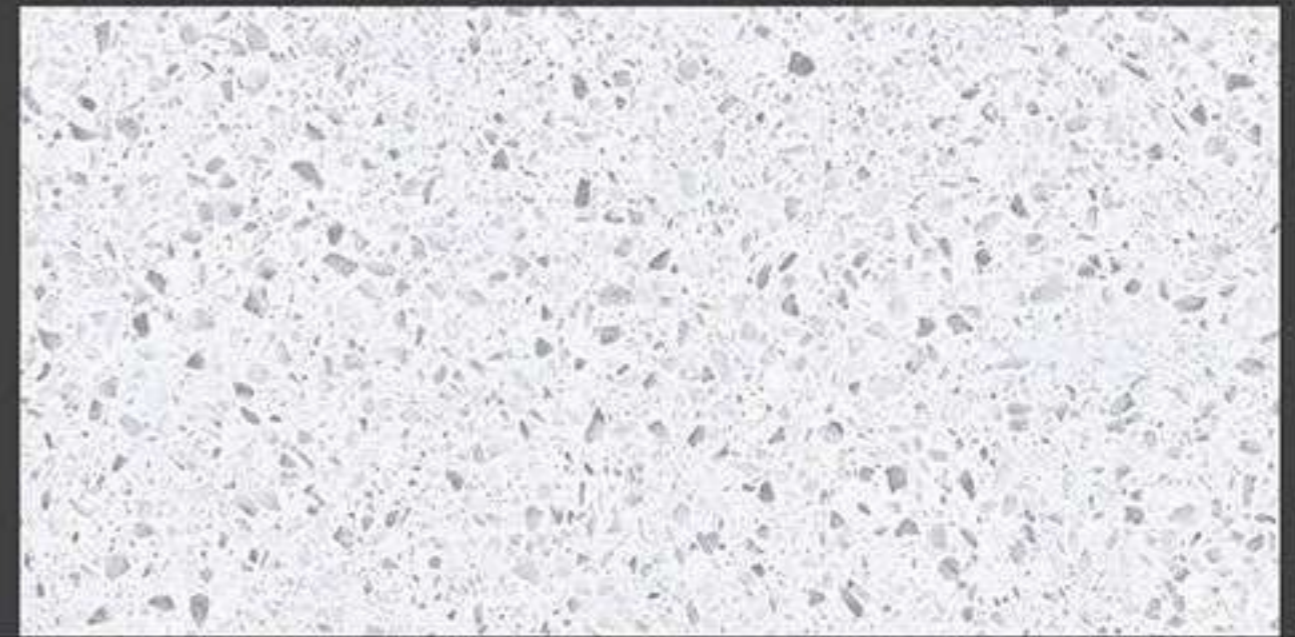

+91 91044 77550
+91 91044 77551
+91 91044 77552

www.probityllp.com
info@probityllp.com

600x1200mm
GLAZED VITRIFIED TILES

CHIPS GRIS

Low Water
Absorption

Frost
Resistant

Chemical
Resistant

Stain
Resistance