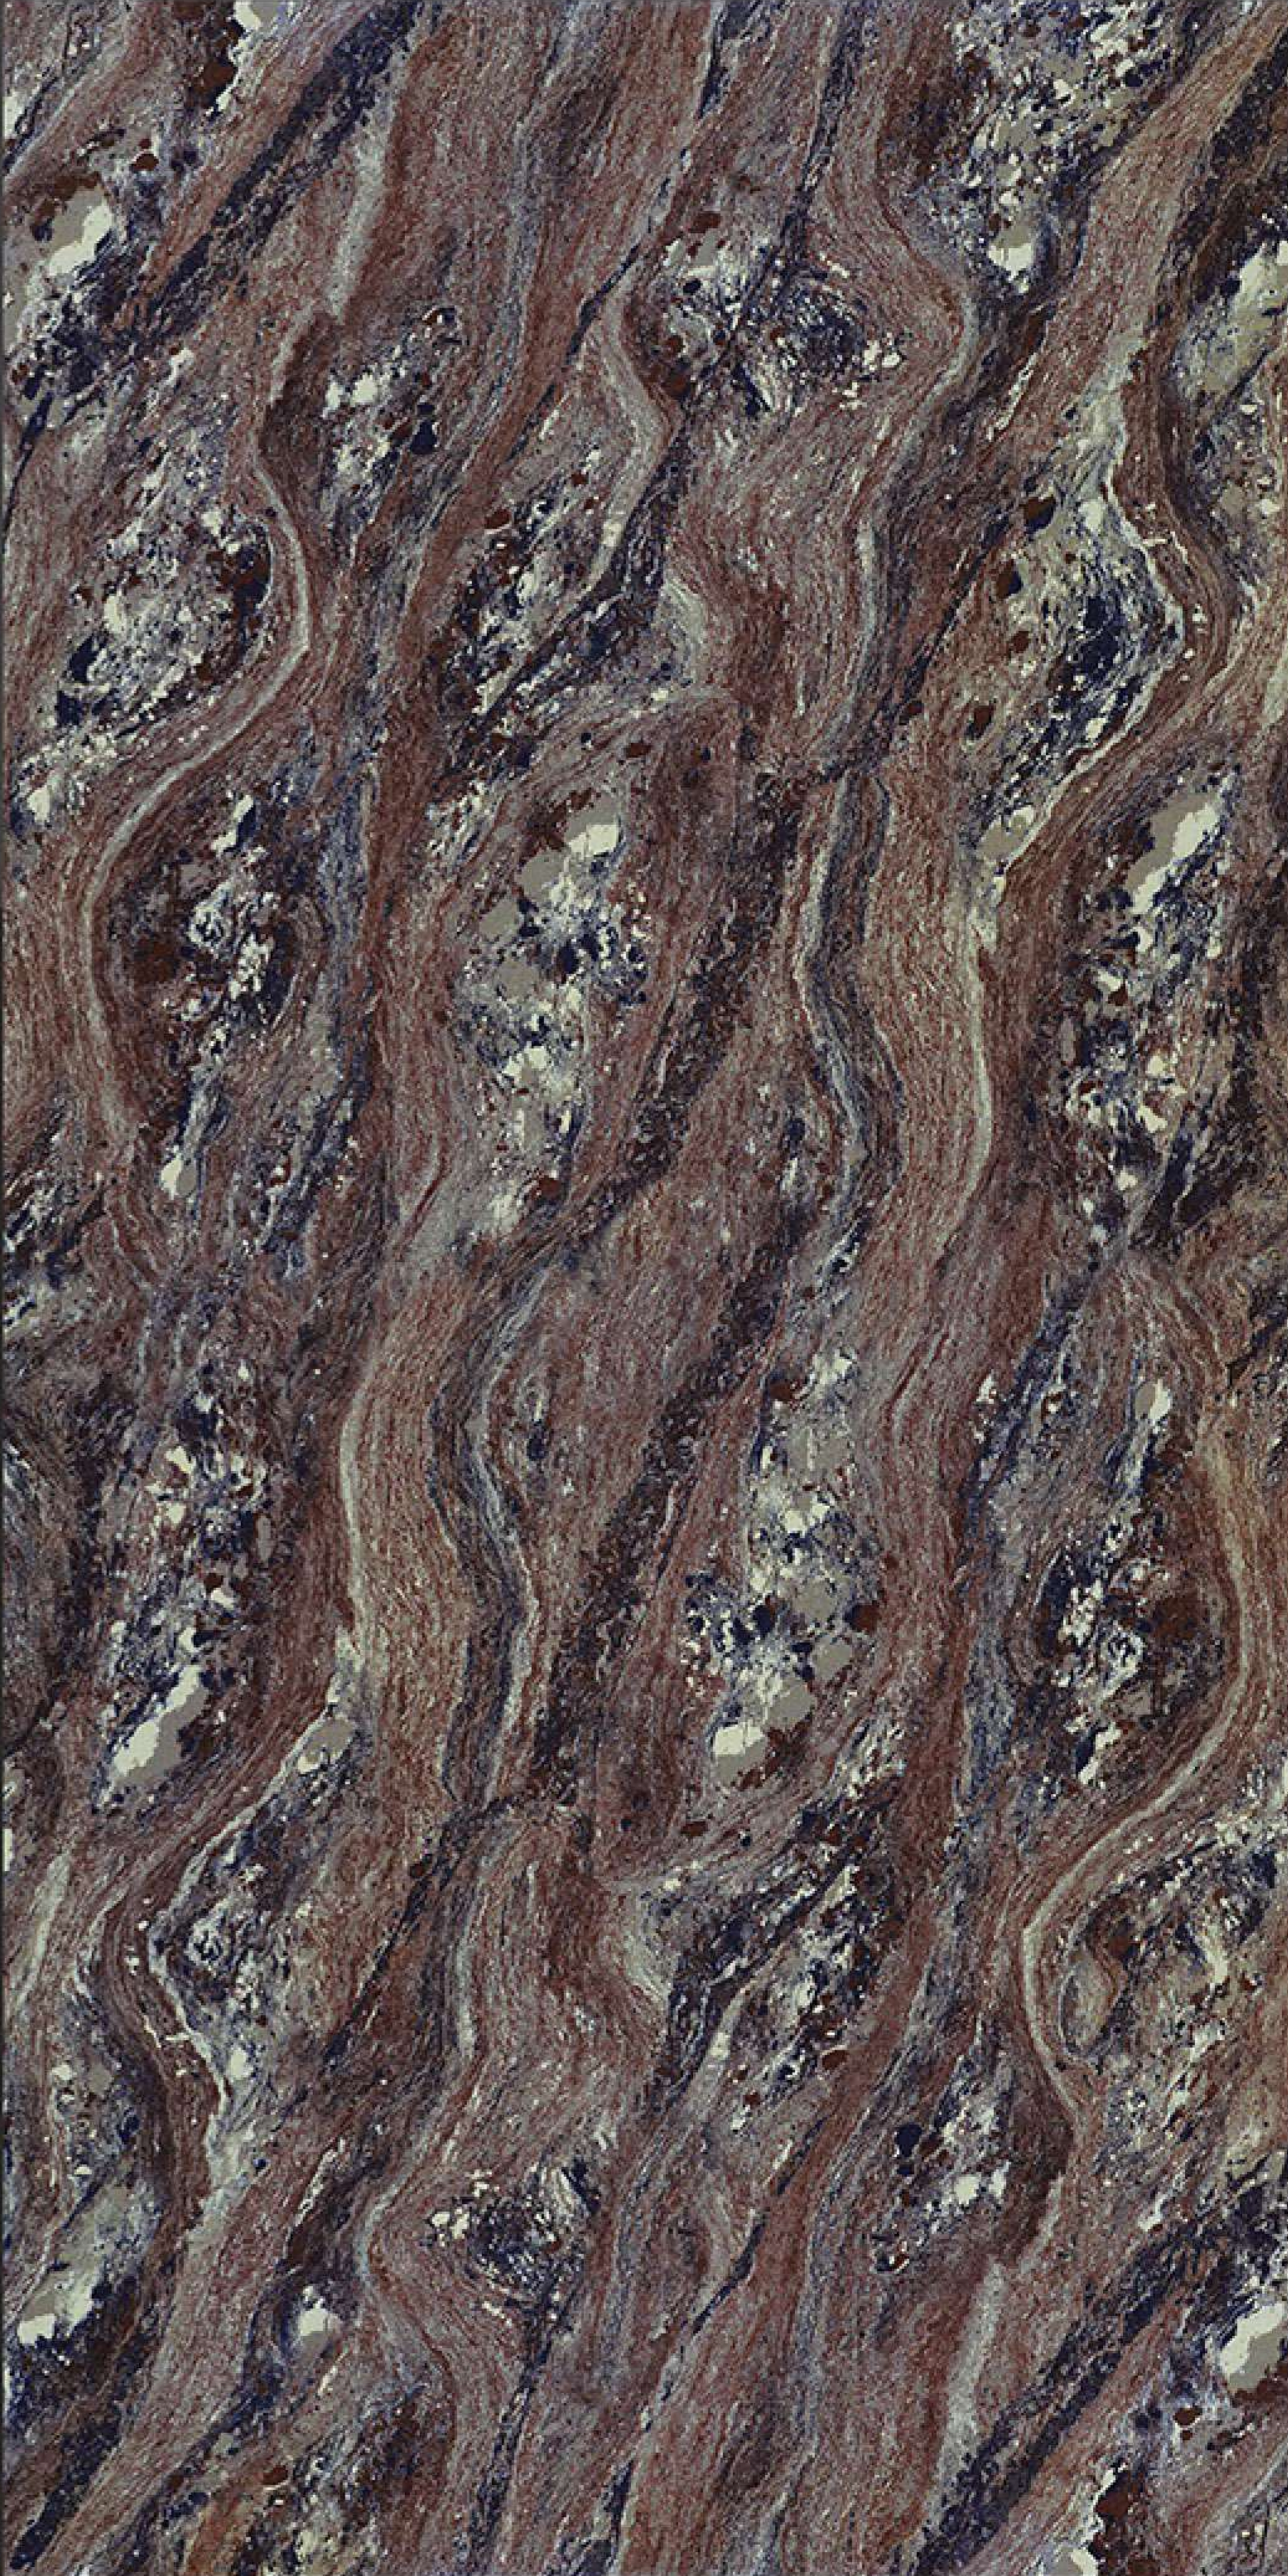

Easy to Clean

Jetpar Road B/H Eurocoin Ceramic,
Near Narmda Canal, Morbi,
Gujarat 363642

+91 91044 77550
+91 91044 77551
+91 91044 77552

www.probityllp.com
info@probityllp.com

600x1200mm
GLOSSY

AURA AZUL

Low Water Absorption