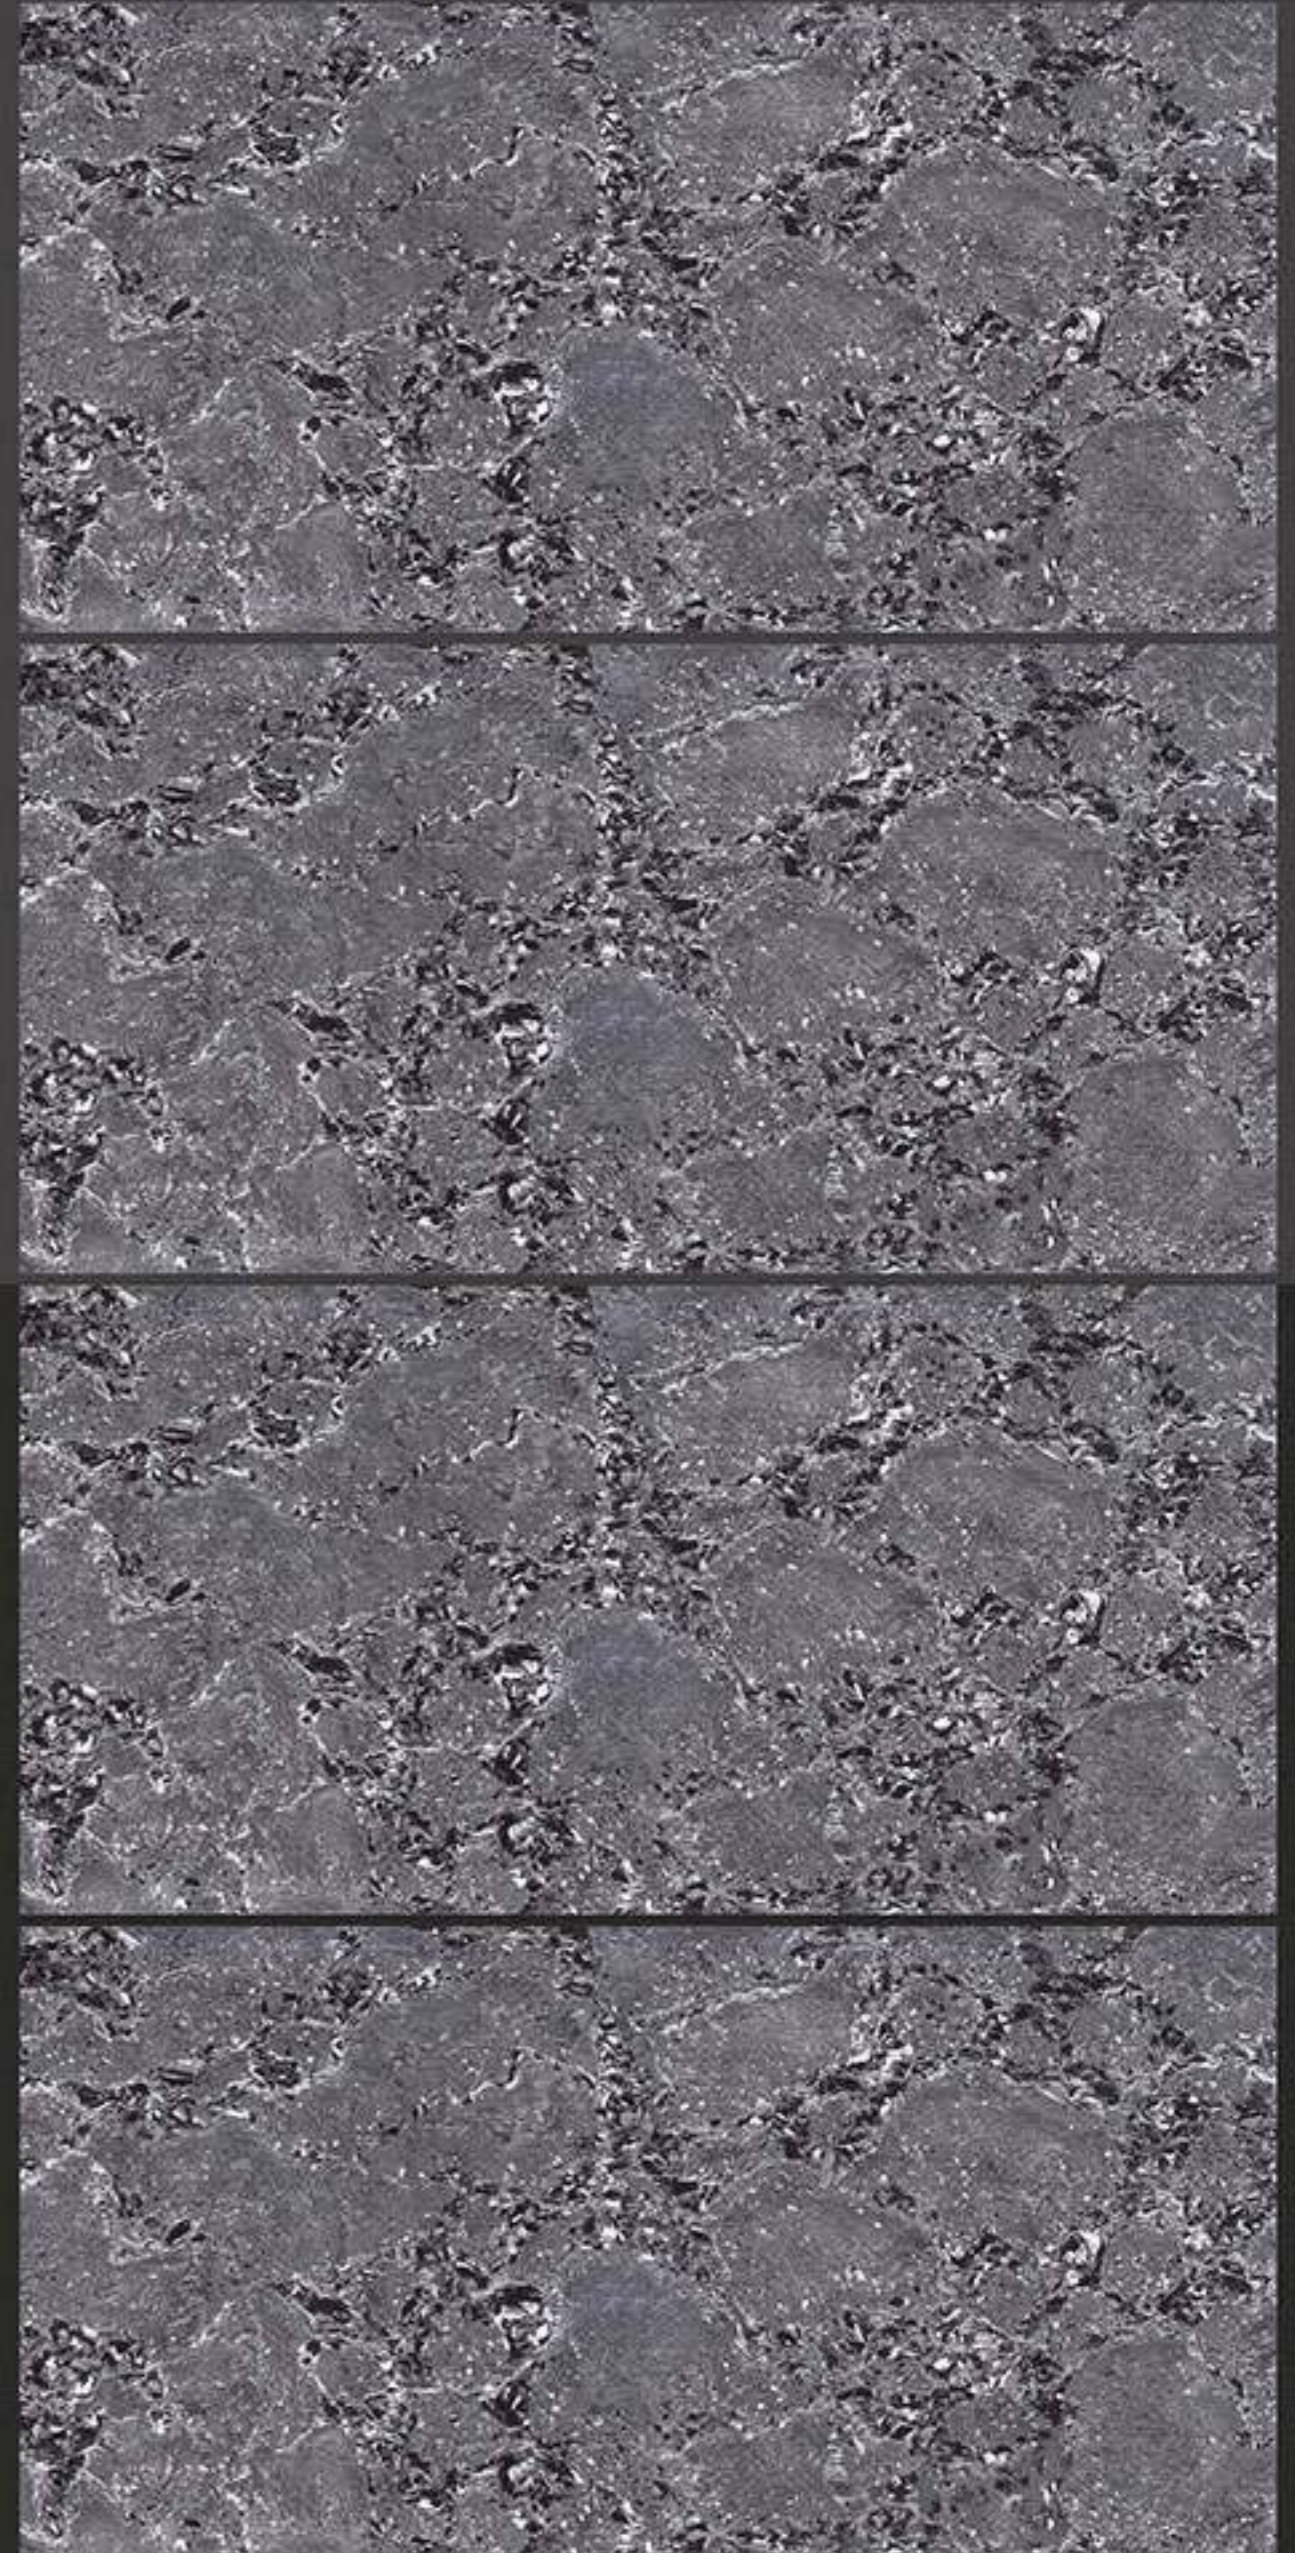

600x1200mm
GLOSSY

MATRIX GRAFITO

Low Water Absorption

Frost Resistant

Chemical Resistant

Stain Resistance

Zero Maintenance

Easy to Clean

Jetpar Road B/H Eurocoin Ceramic,
Near Narmda Canal, Morbi,
Gujarat 363642

+91 91044 77550
+91 91044 77551
+91 91044 77552

www.probityllp.com
info@probityllp.com