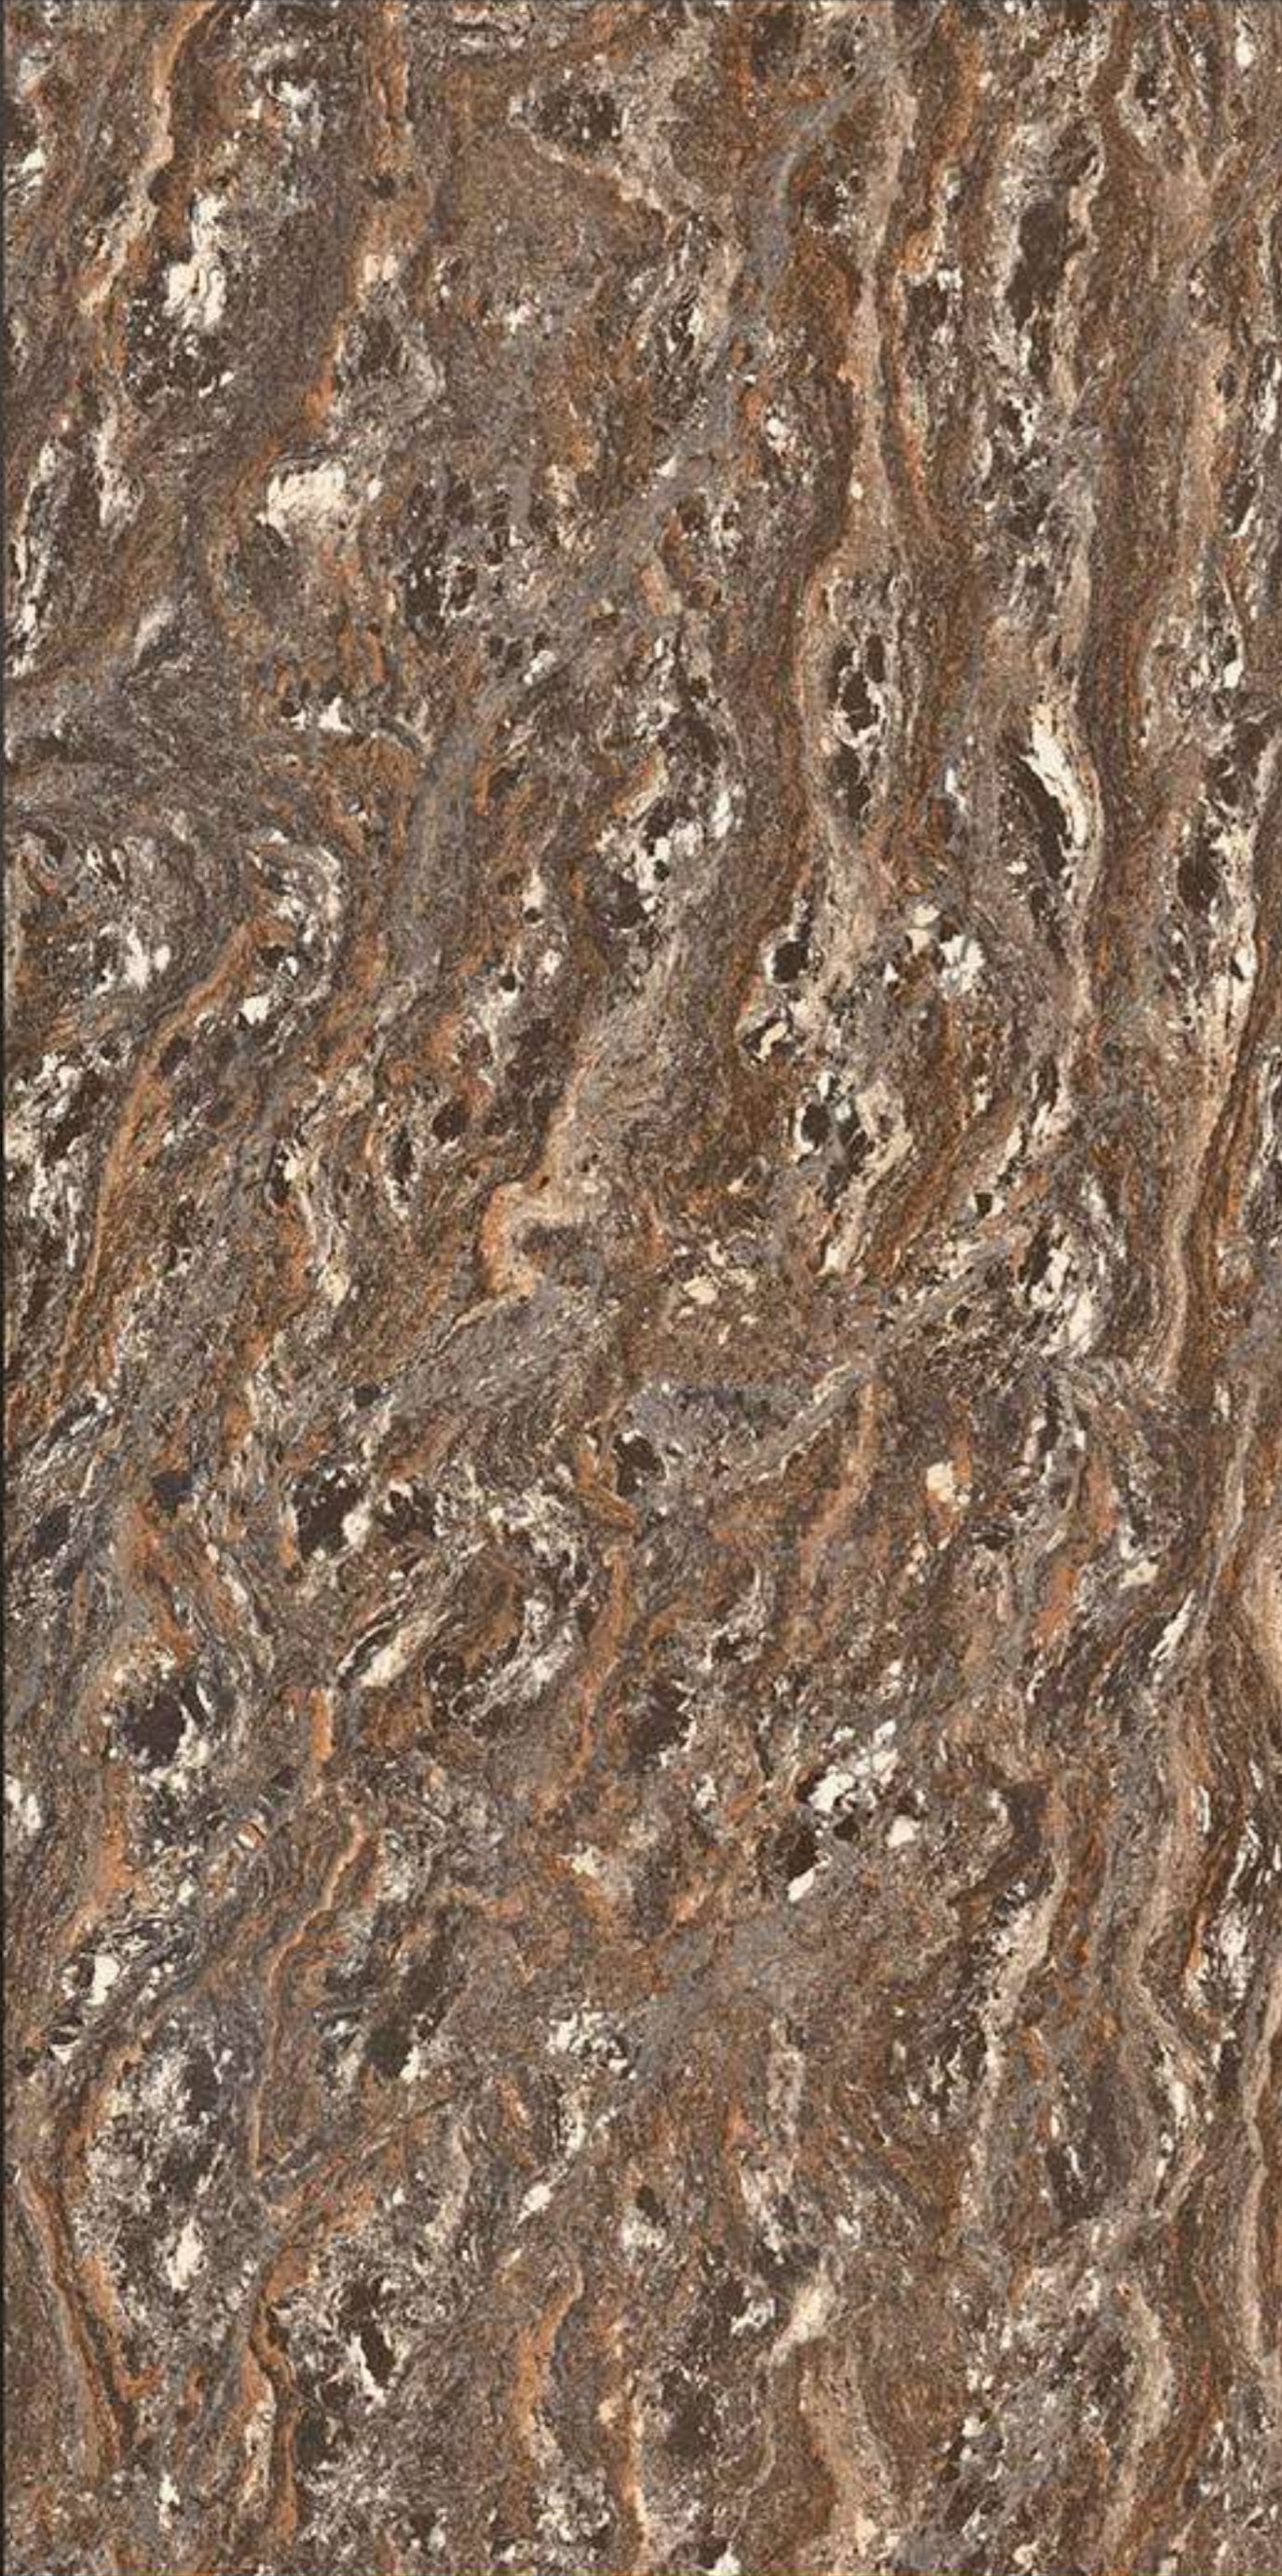

+91 91044 77550
+91 91044 77551
+91 91044 77552

www.probityllp.com
info@probityllp.com

600 x 1200 mm
GLAZED VITRIFIED TILES

DREAM AMBER

Low Water
Absorption

Frost
Resistant

Chemical
Resistant

Stain
Resistance