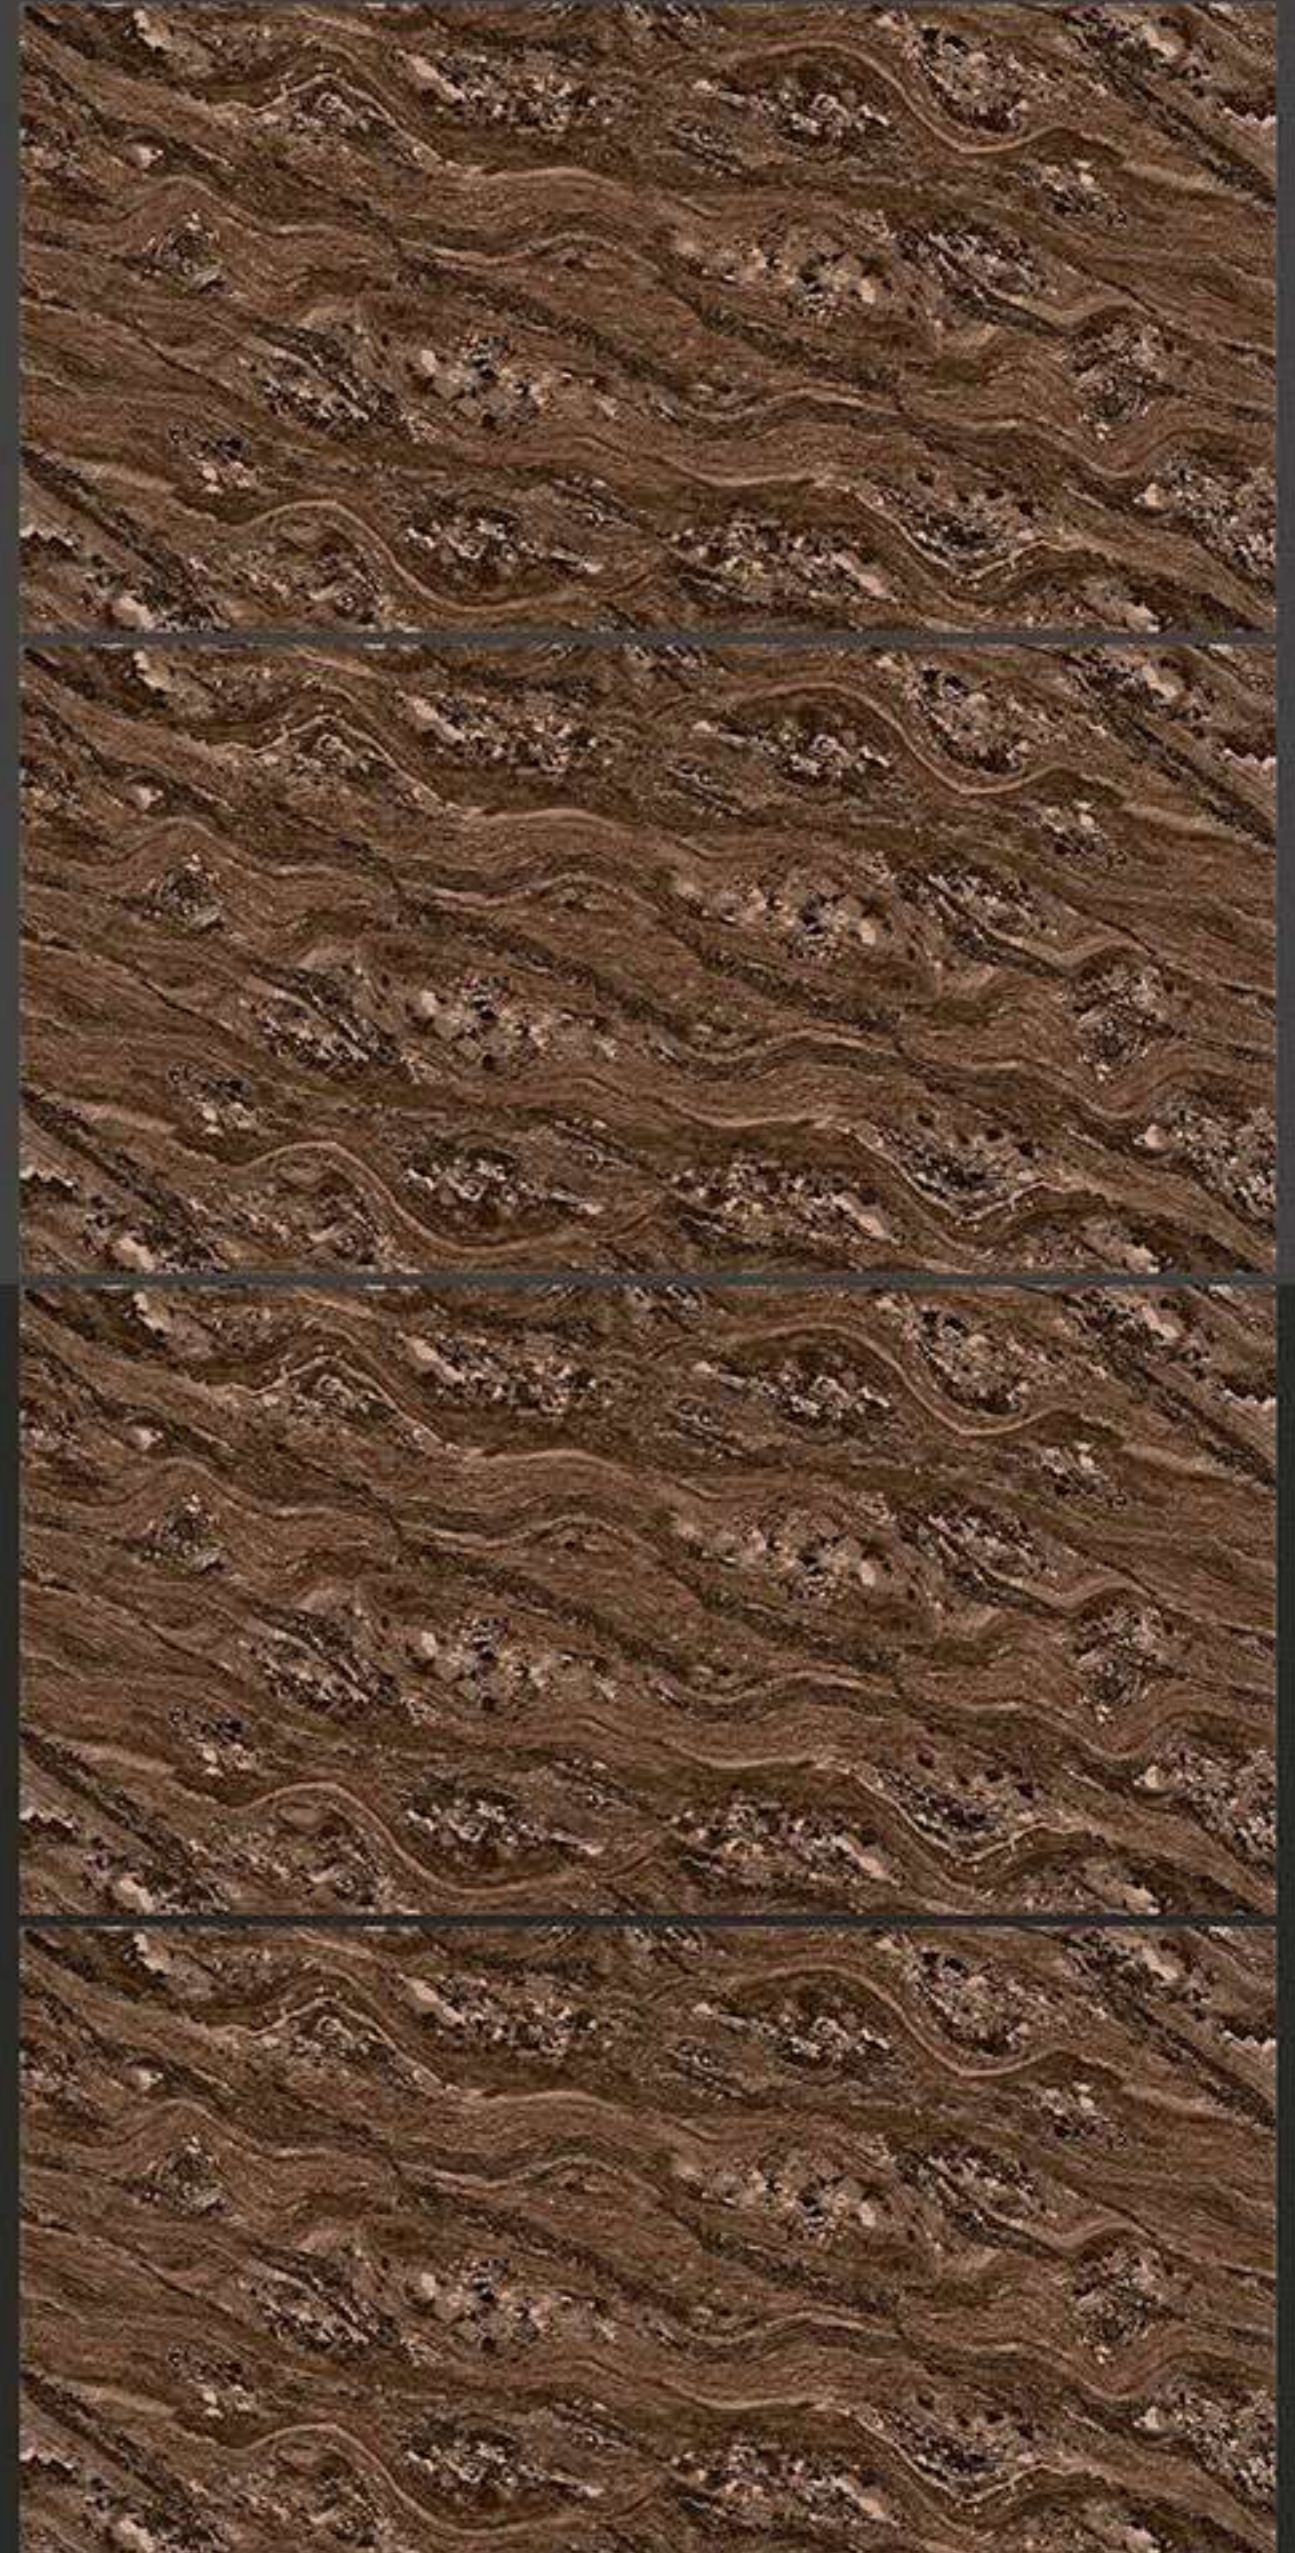

600x1200mm
GLOSSY

AURA BROWN

Low Water Absorption

Frost Resistant

Chemical Resistant

Stain Resistance

Zero Maintenance

Easy to Clean