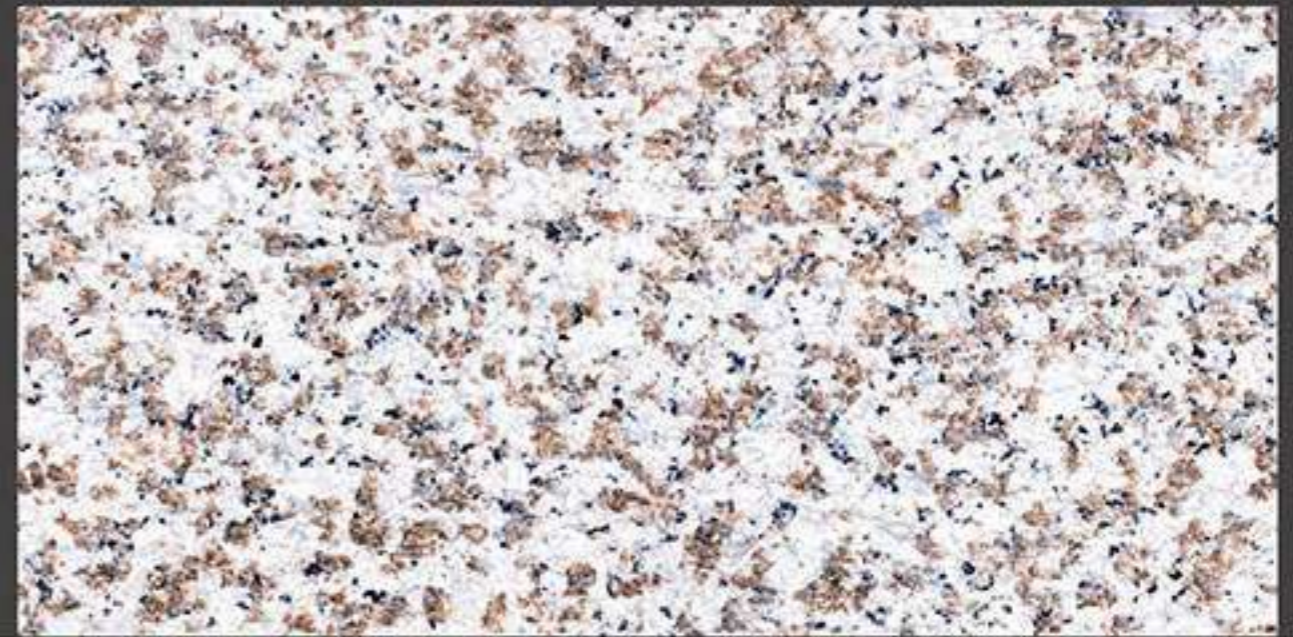

BRANCO MARRON

Low Water
Absorption

Frost
Resistant

Chemical
Resistant

Stain
Resistance

Zero
Maintenance

Easy to
Clean

Jetpar Road B/H Eurocoin Ceramic,
Near Narmda Canal, Morbi,
Gujarat 363642