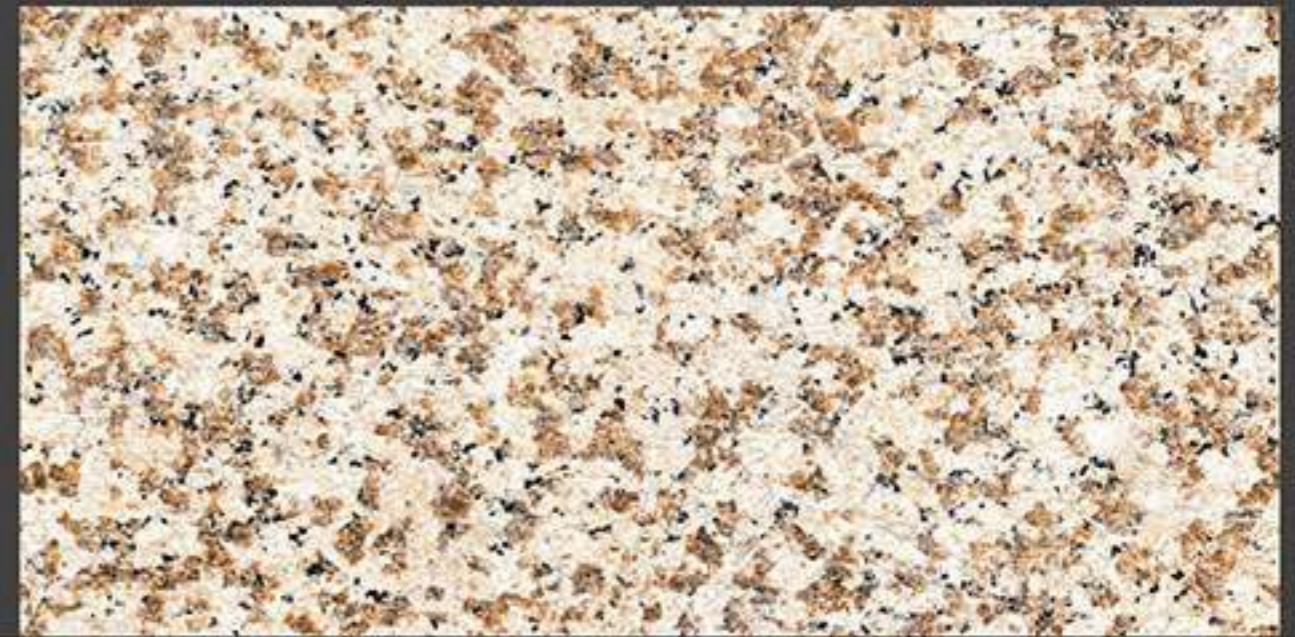

 +91 91044 77550
+91 91044 77551
+91 91044 77552

 www.probityllp.com
info@probityllp.com
 

600 x 1200 mm
GLAZED VITRIFIED TILES

BRANCO IVORY

Low Water
Absorption

Frost
Resistant

Chemical
Resistant

Stain
Resistance