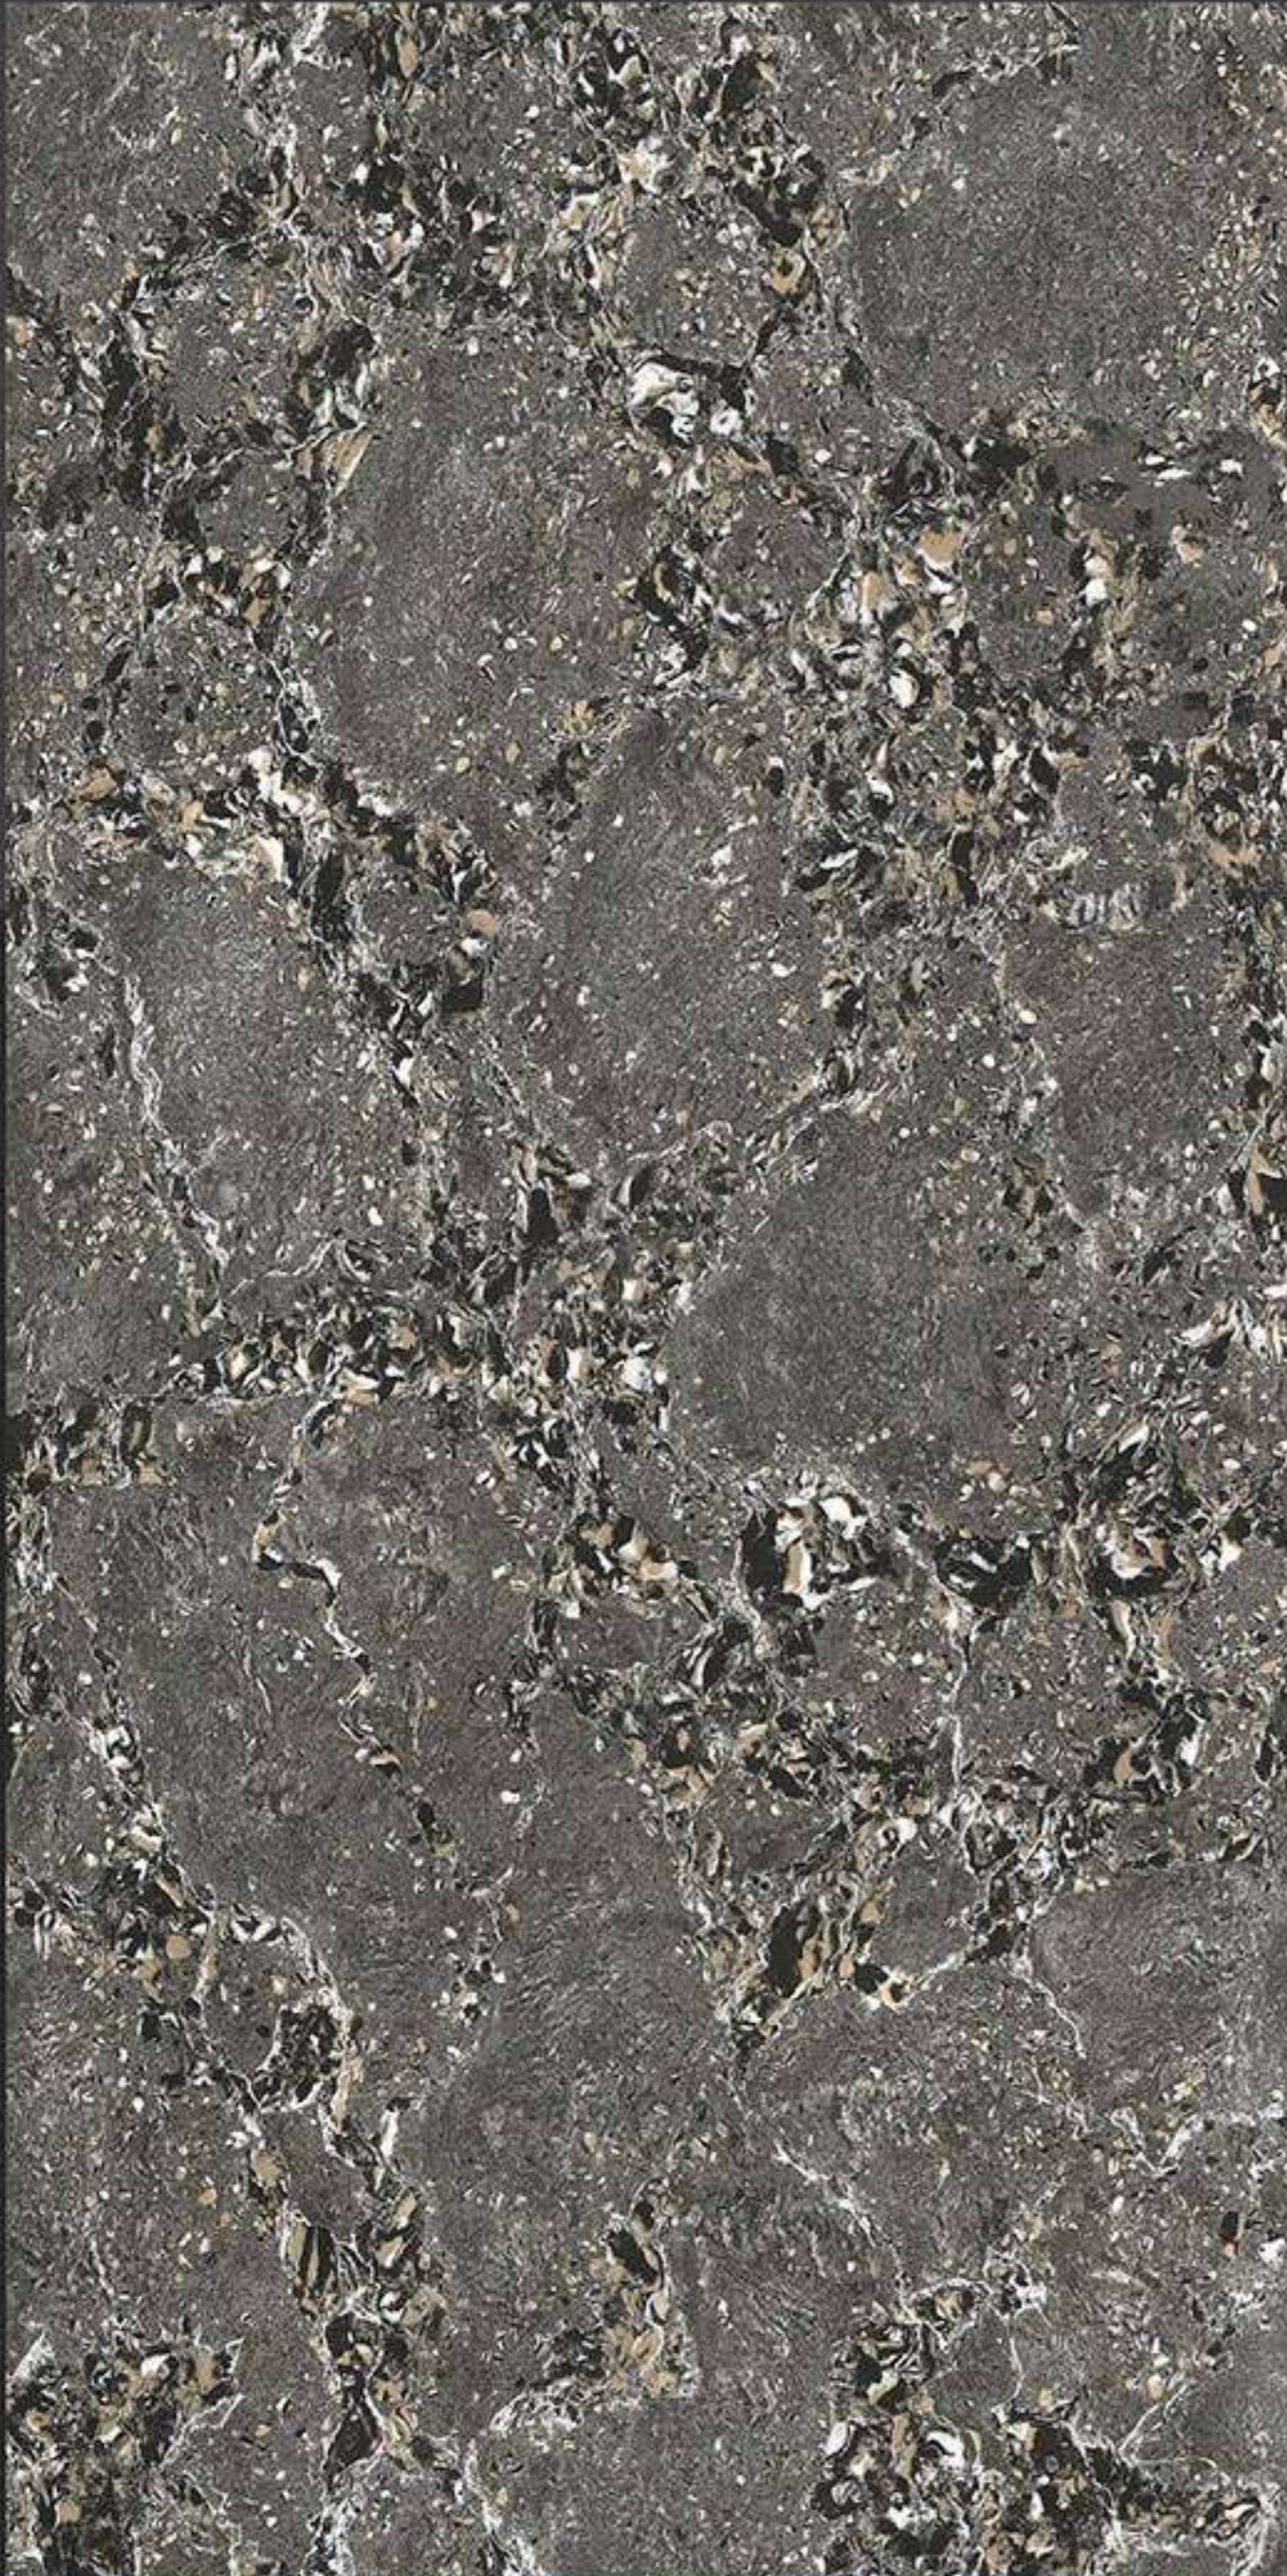

600x1200mm
GLOSSY

MATRIX KOTA

Low Water Absorption

Frost Resistant

Chemical Resistant

Stain Resistance

Zero Maintenance

Easy to Clean

Jetpar Road B/H Eurocoin Ceramic,
Near Narmda Canal, Morbi,
Gujarat 363642

+91 91044 77550
+91 91044 77551
+91 91044 77552

www.probityllp.com
info@probityllp.com