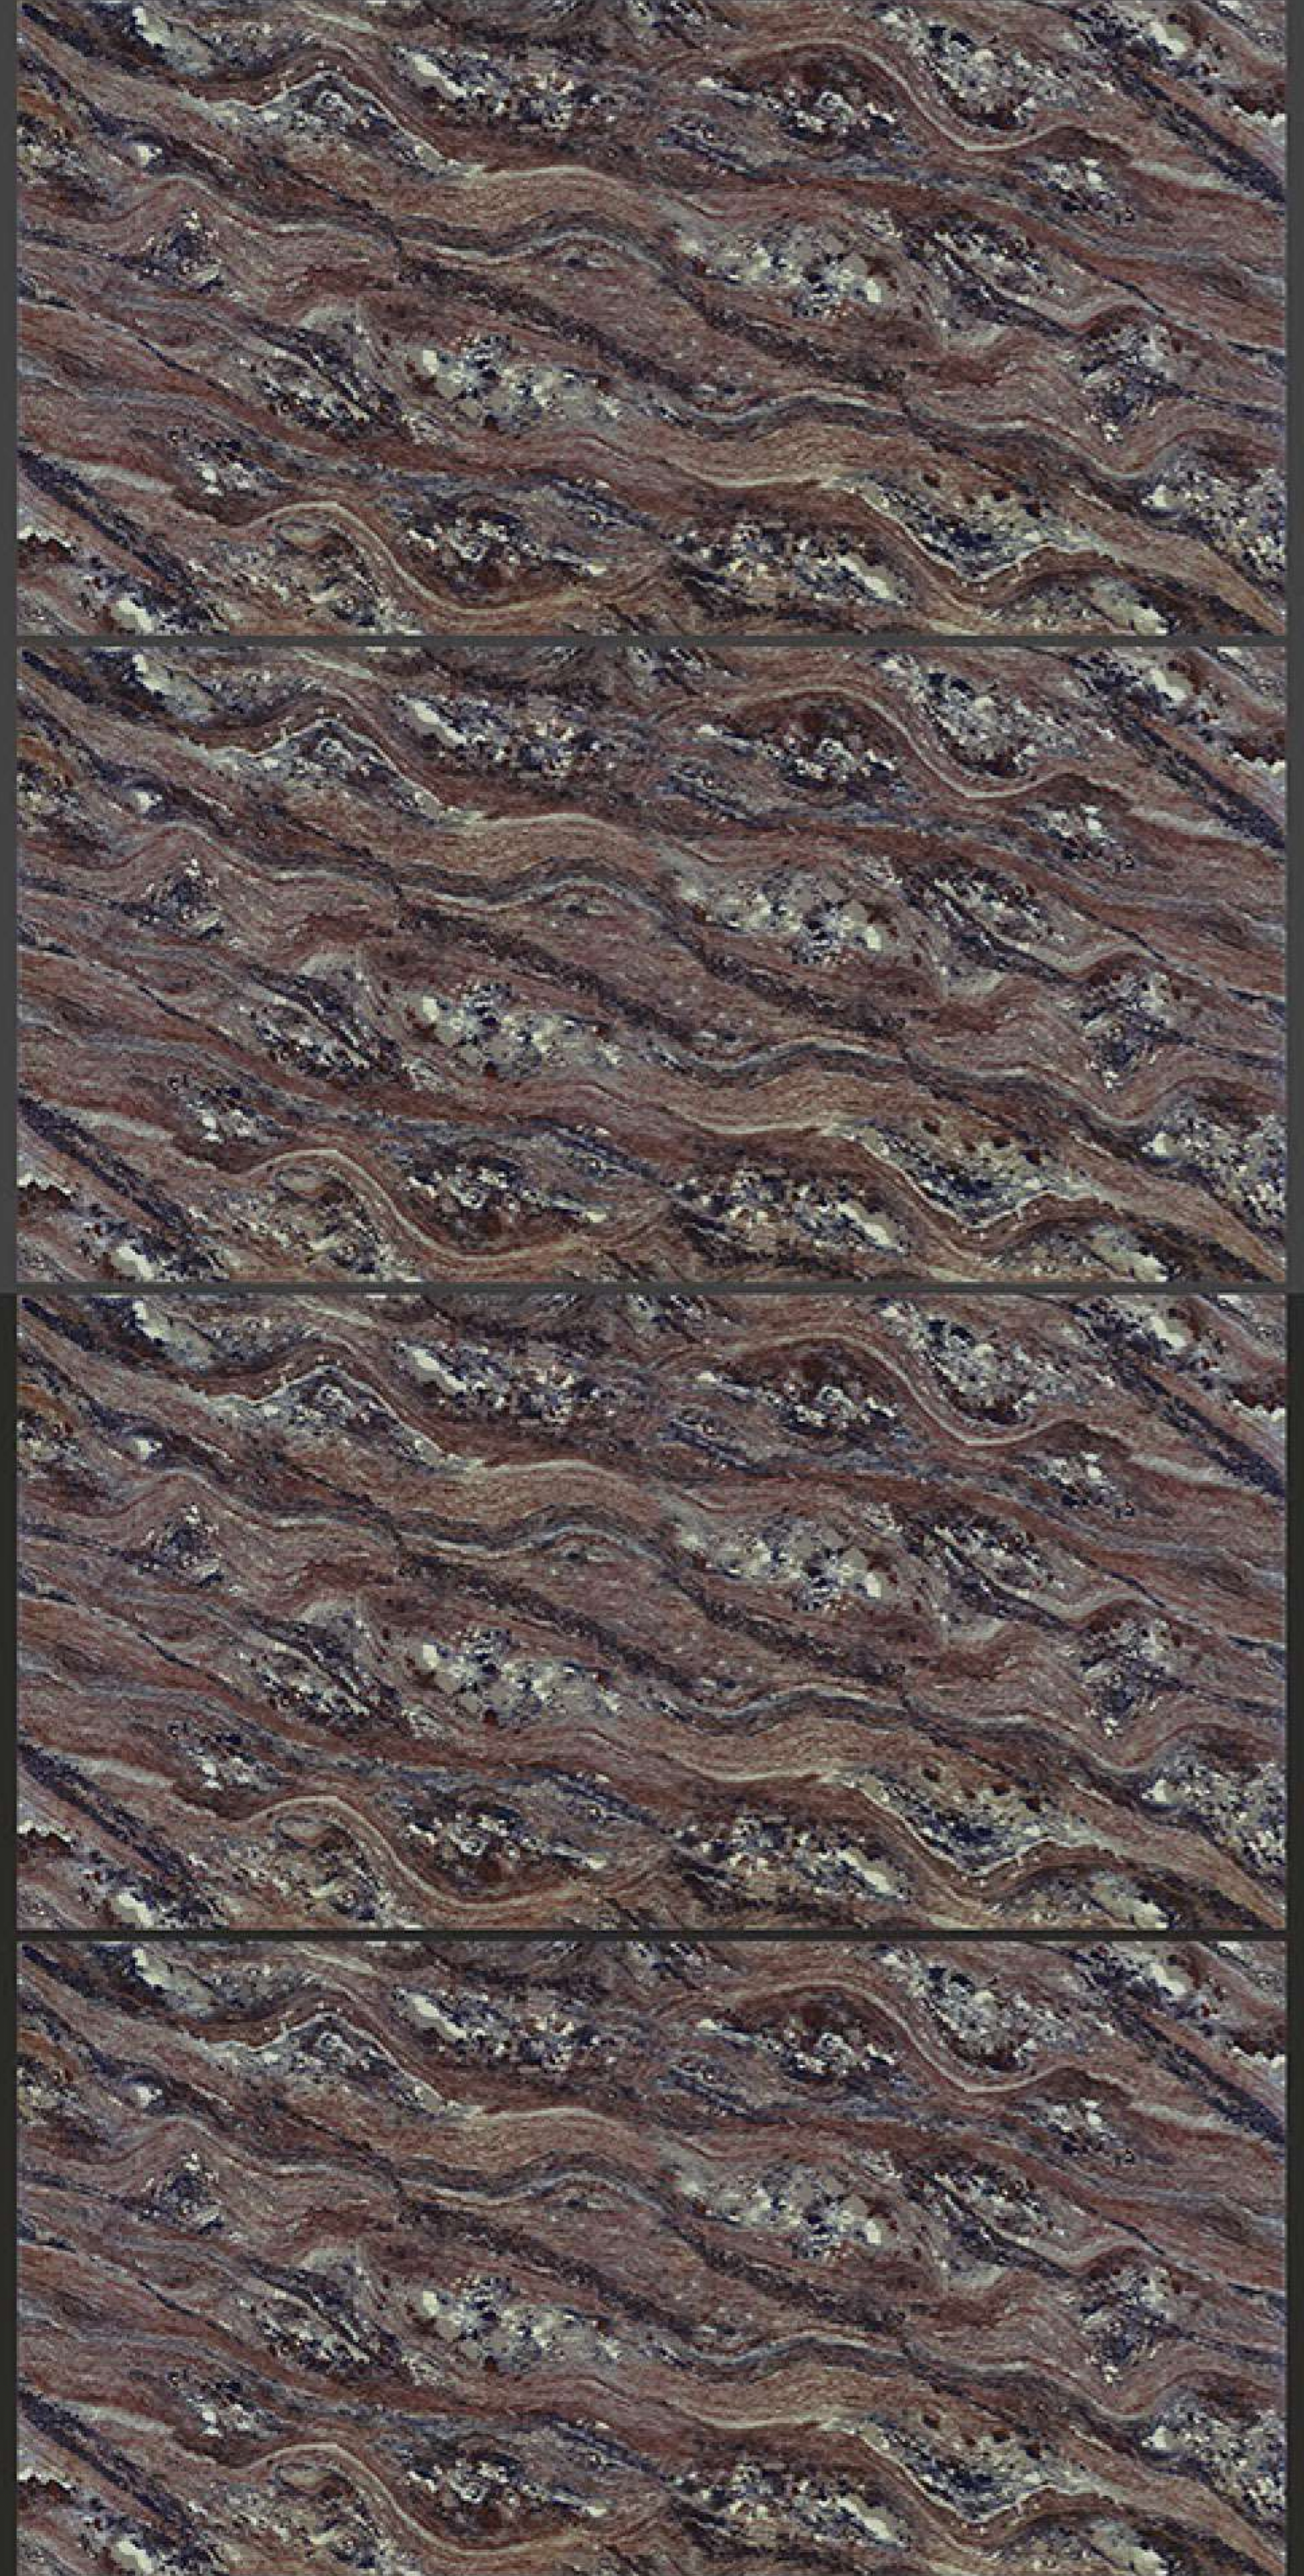

Easy to Clean

Jetpar Road B/H Eurocoin Ceramic,
Near Narmda Canal, Morbi,
Gujarat 363642

+91 91044 77550
+91 91044 77551
+91 91044 77552

www.probityllp.com
info@probityllp.com

600x1200mm
GLOSSY

AURA AZUL

Low Water Absorption