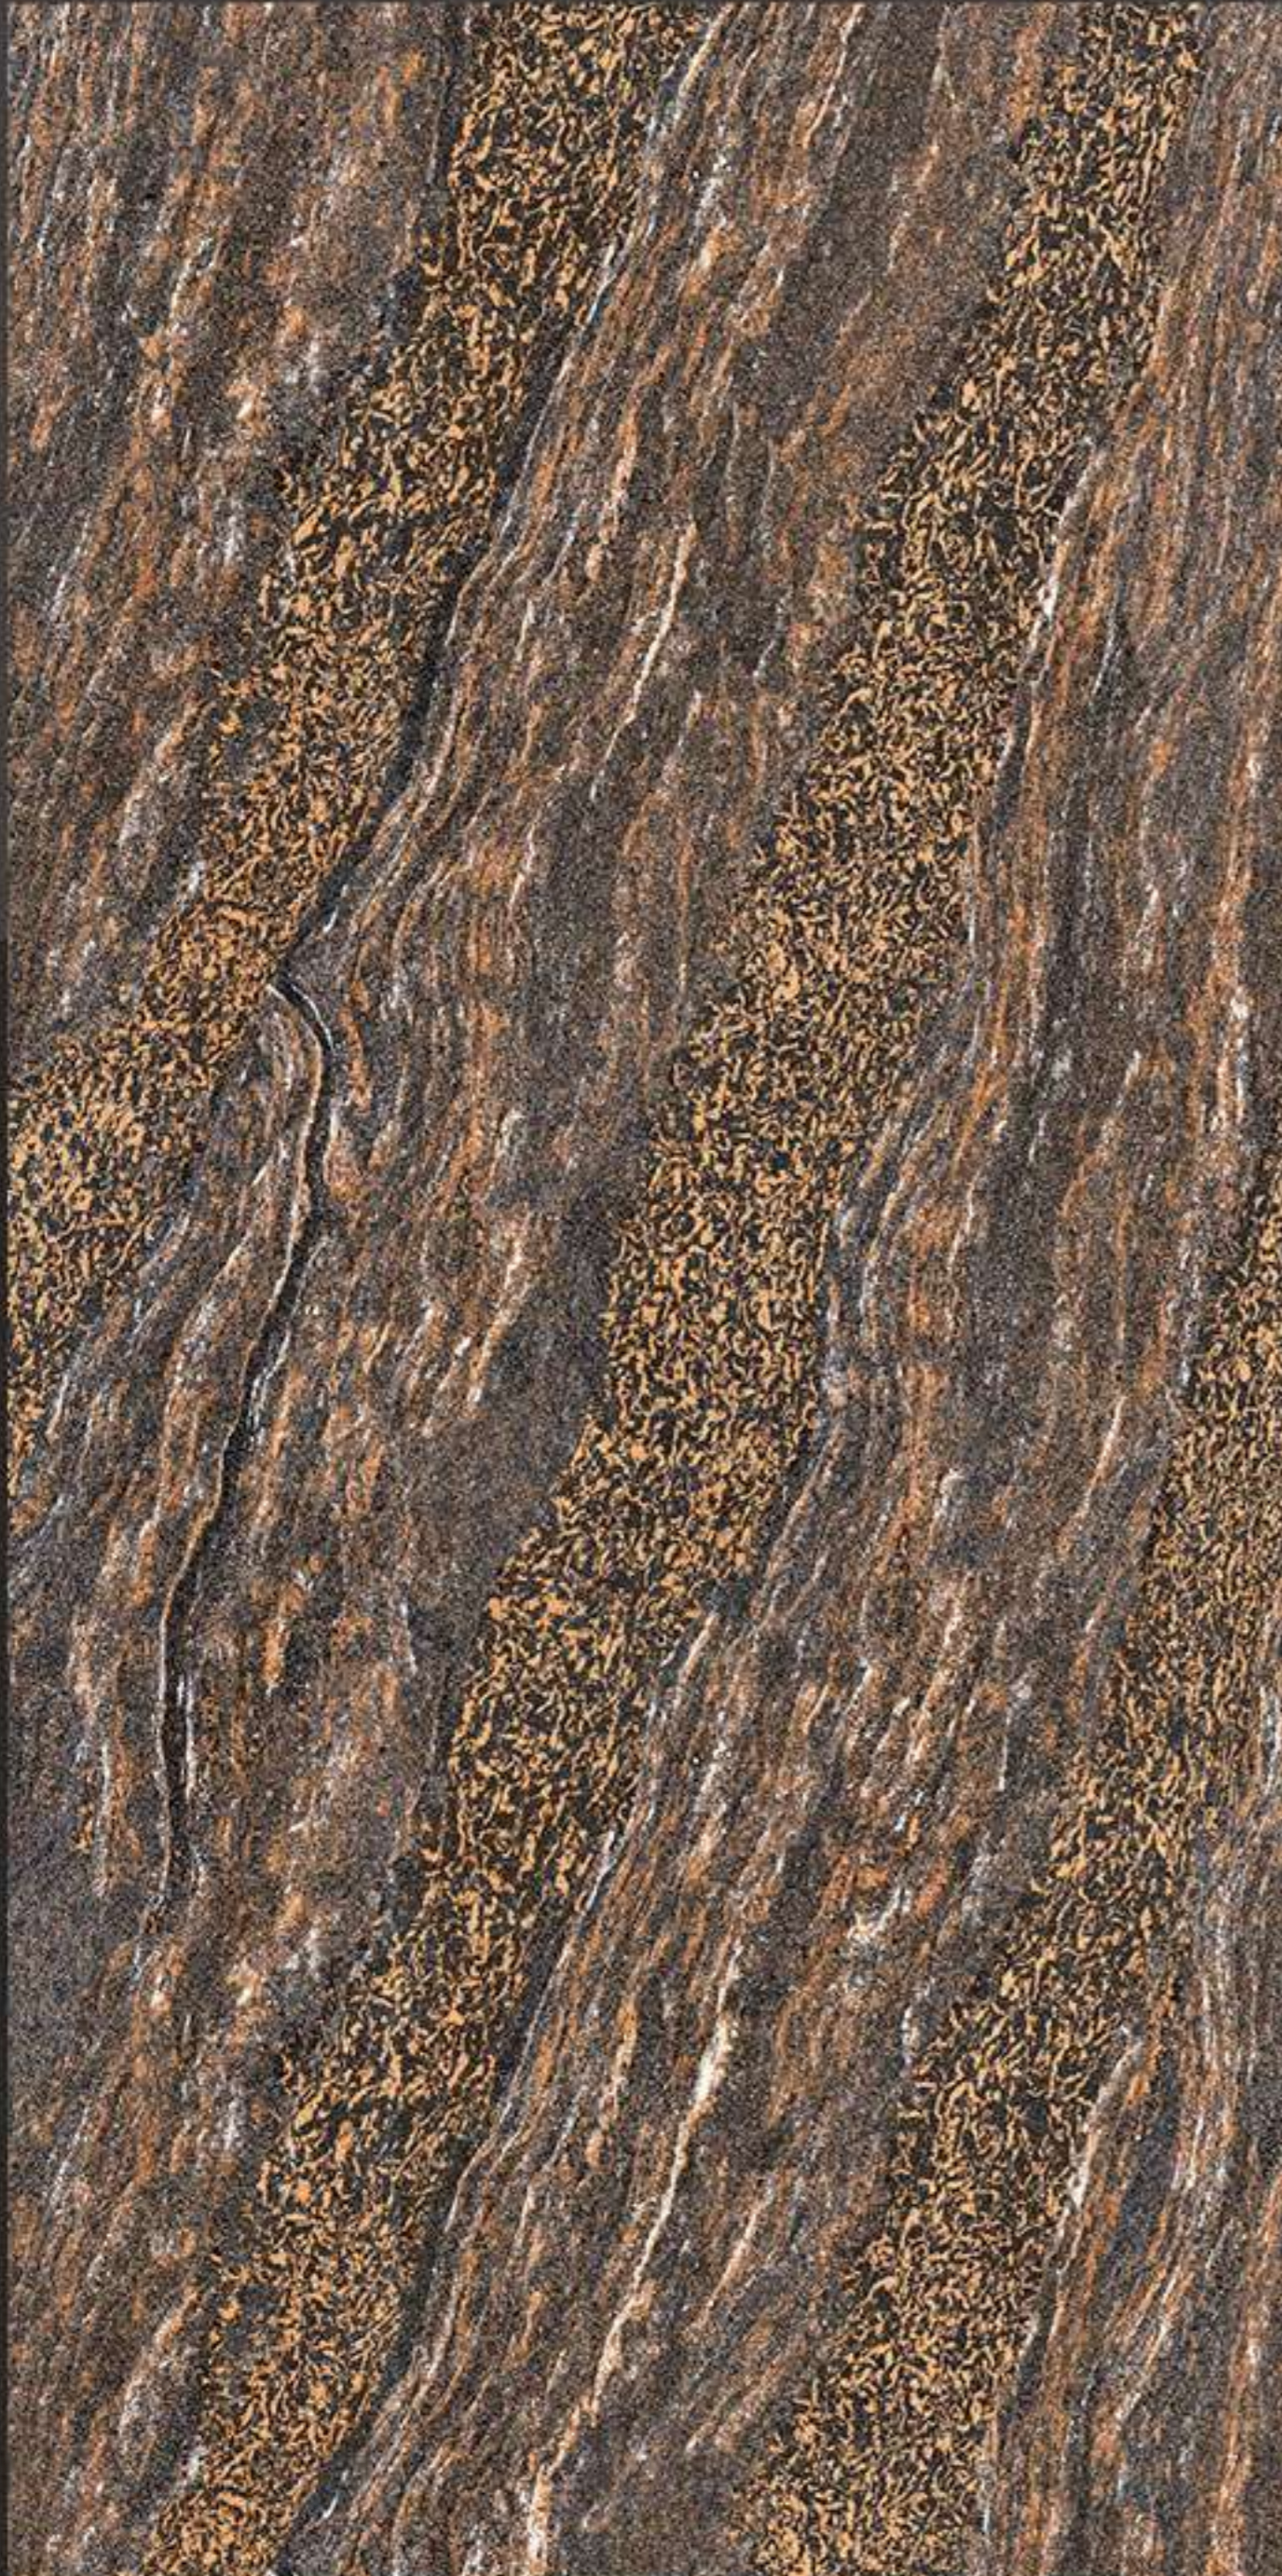

+91 91044 77550
+91 91044 77551
+91 91044 77552

www.probityllp.com
info@probityllp.com

600 x 1200 mm
GLAZED VITRIFIED TILES

ETHEN BROWN

Low Water
Absorption

Frost
Resistant

Chemical
Resistant

Stain
Resistance