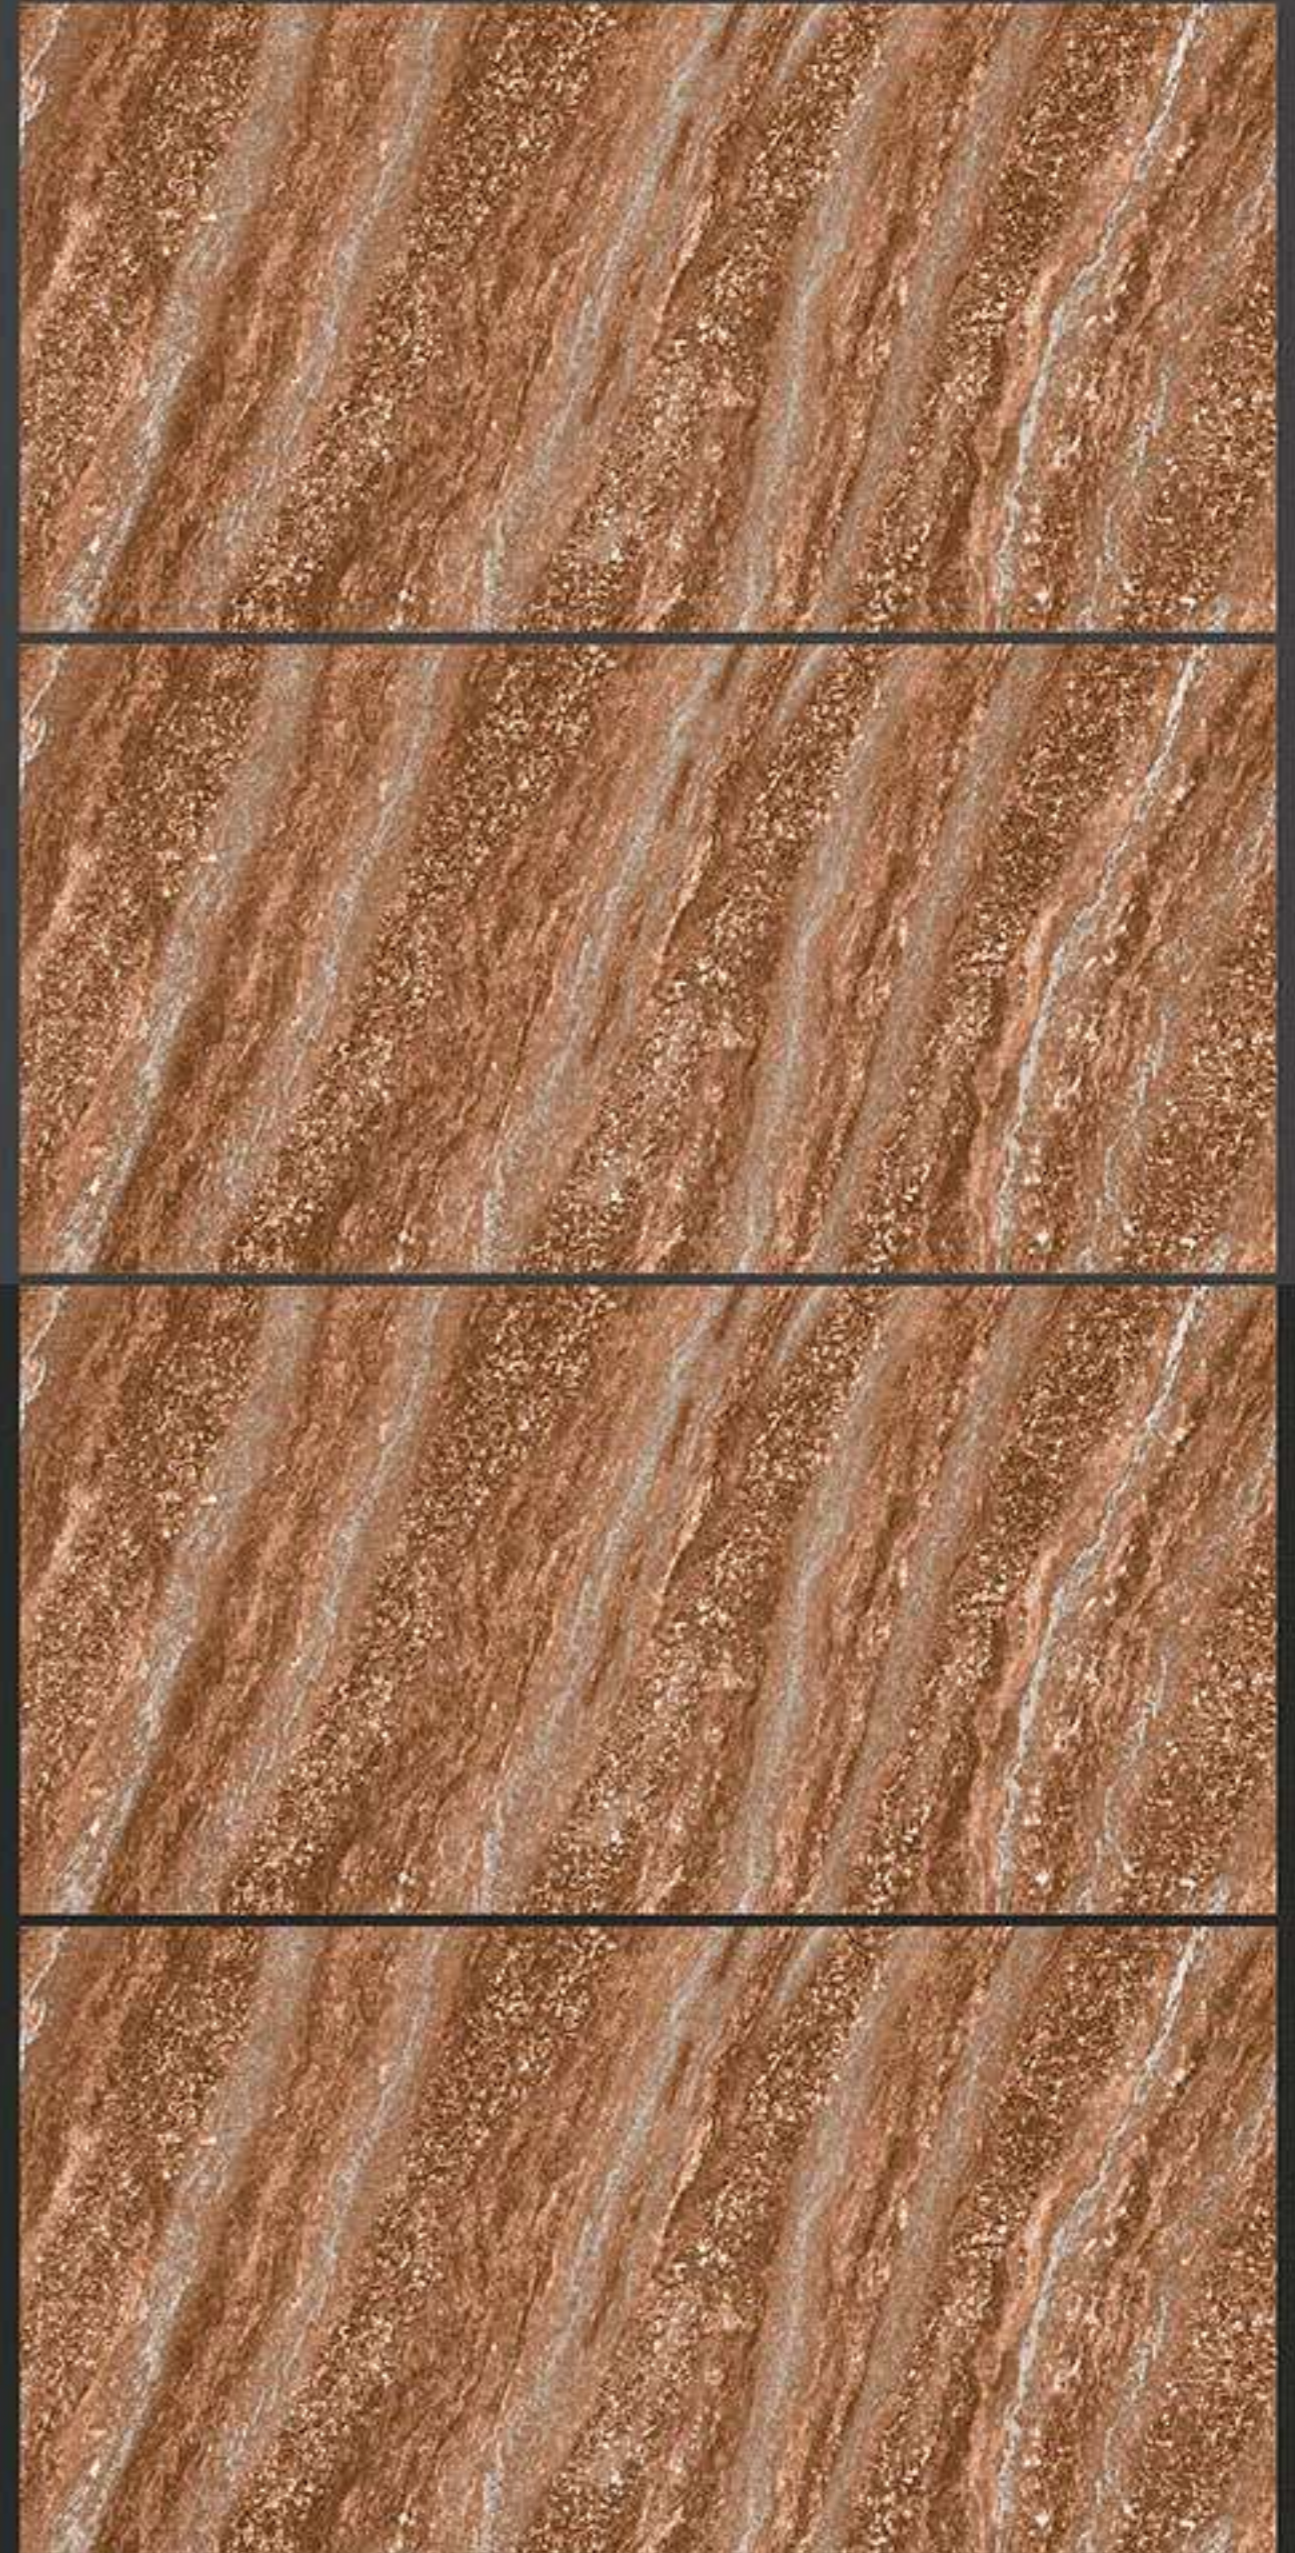

+91 91044 77550
+91 91044 77551
+91 91044 77552

www.probityllp.com
info@probityllp.com

600x1200mm
GLOSSY

EBONY BROWN

Low Water
Absorption

Frost
Resistant

Chemical
Resistant

Stain
Resistance