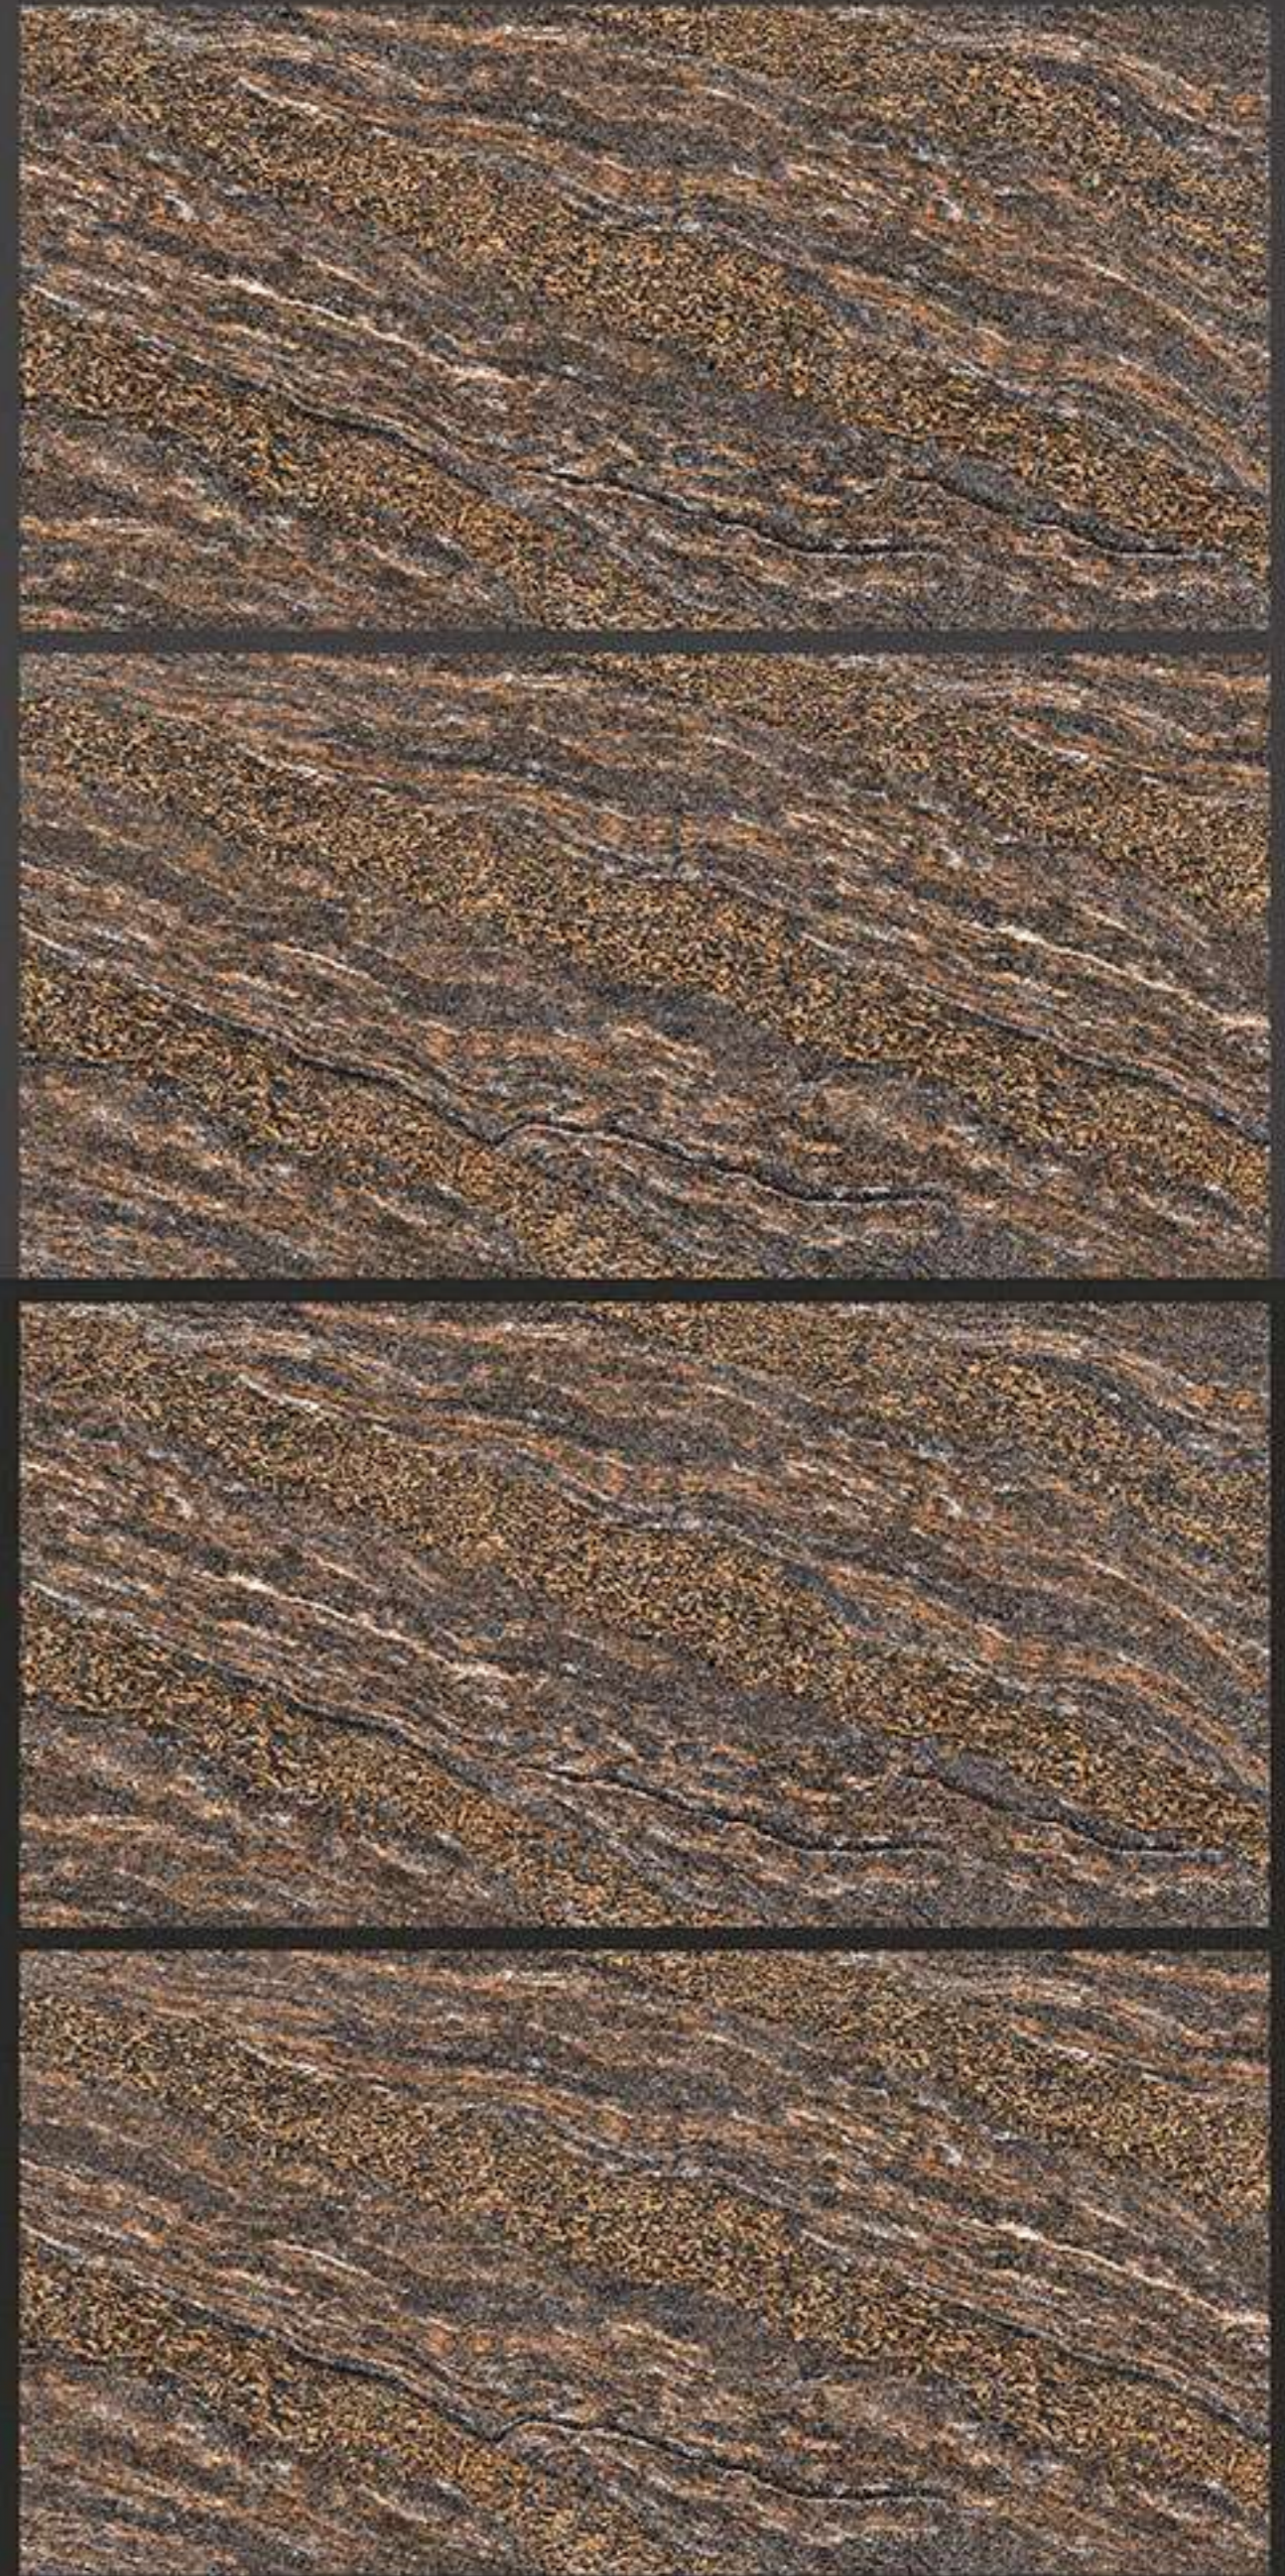

+91 91044 77550
+91 91044 77551
+91 91044 77552

www.probityllp.com
info@probityllp.com

600 x 1200 mm
GLAZED VITRIFIED TILES

ETHEN BROWN

Low Water
Absorption

Frost
Resistant

Chemical
Resistant

Stain
Resistance