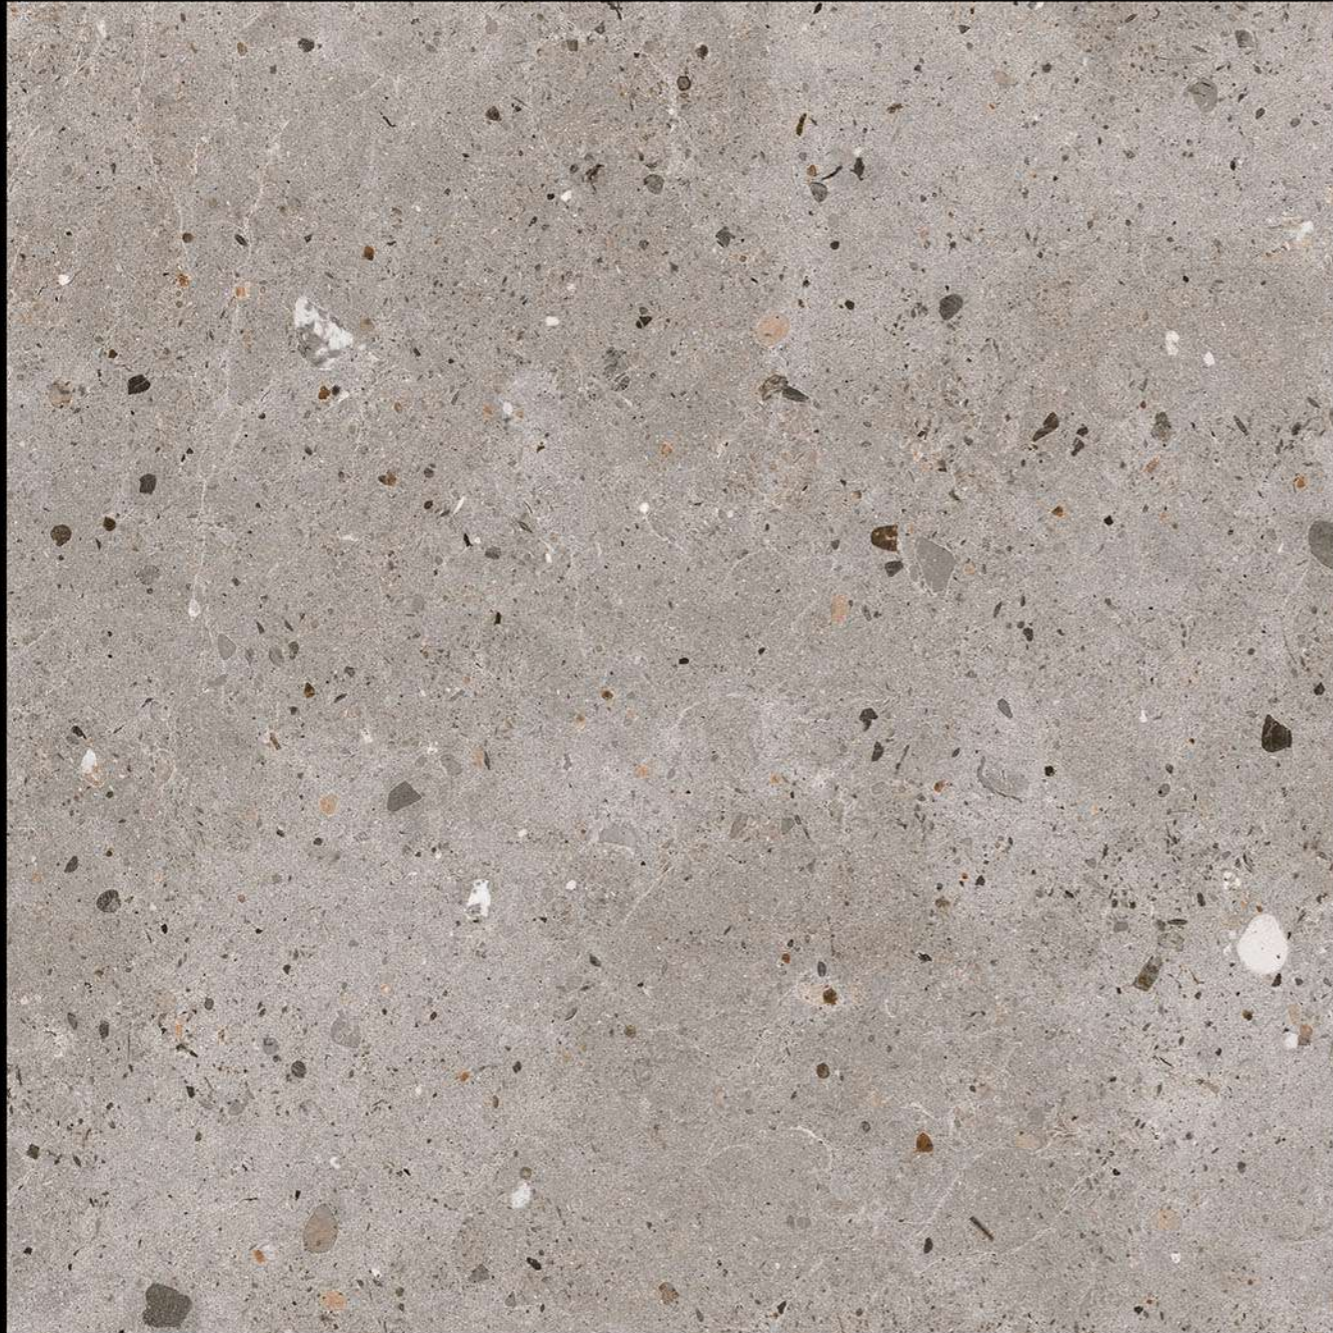

GVT | MATT
PGVT | 600 x 600mm

6605

100% Replacement
for Italian Marble

Water Absorption
 $\leq 0.5\%$

Zero
Maintenance

Stain Class 5
Resistant

Eco
Friendly

Divine
Glossiness

Fire
Resistant

Forst
Resistant