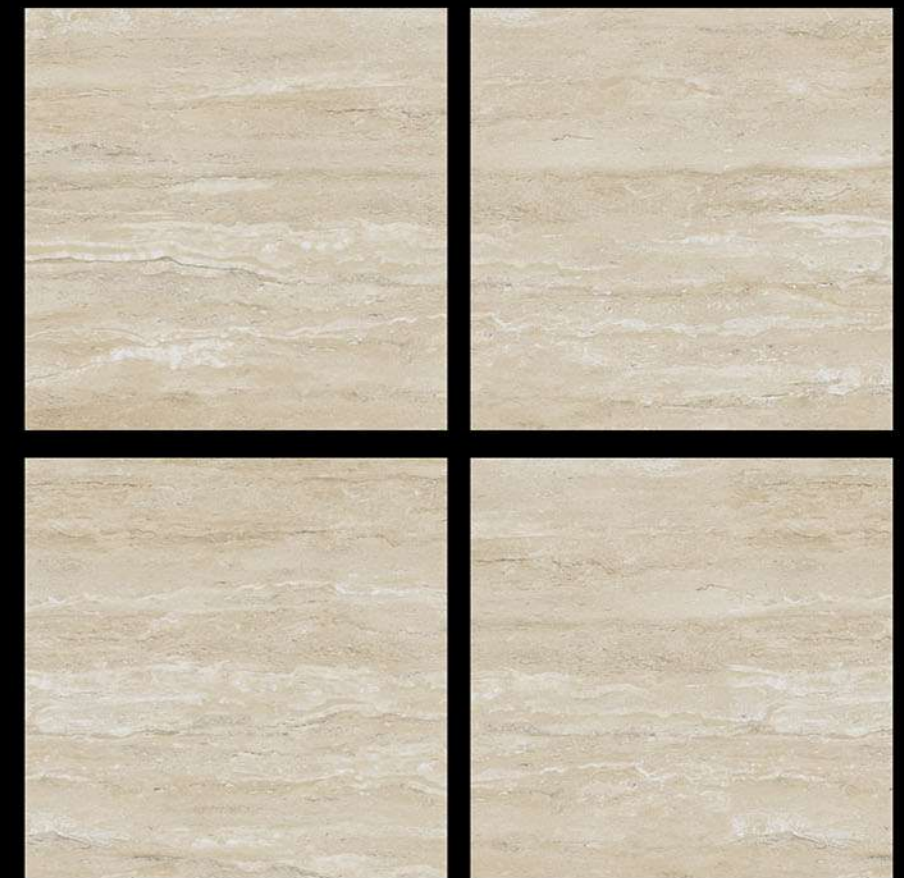

GVT | MATT
PGVT | 600 x 600mm

6563 - NATURE GARY

- 100% Replacement for Italian Marble
- Water Absorption $\leq 0.5\%$
- Zero Maintenance
- Stain Class 5 Resistant
- Eco Friendly
- Divine Glossiness
- Fire Resistant
- Frost Resistant