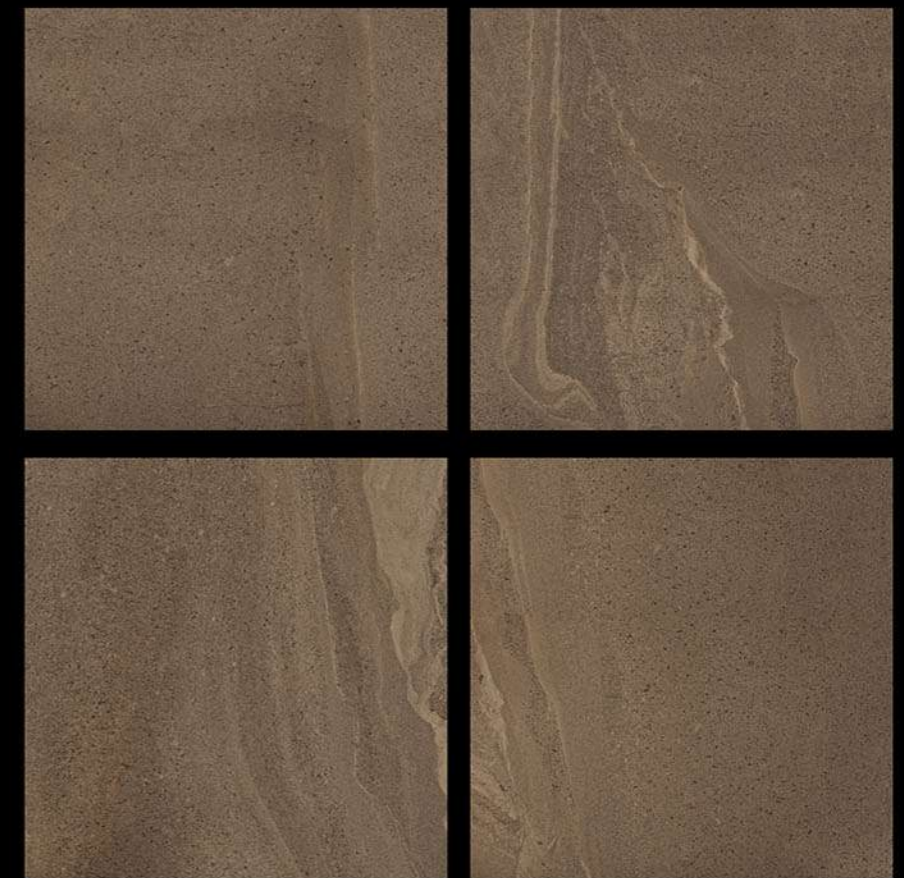

GVT | **MATT**
PGVT | 600 x 600mm

6501 - CEMENTO COTTO

 100% Replacement
for Italian Marble

 Water Absorption
 $\leq 0.5\%$

 Zero
Maintenance

 Stain Class 5
Resistant

 Eco
Friendly

 Divine
Glossiness