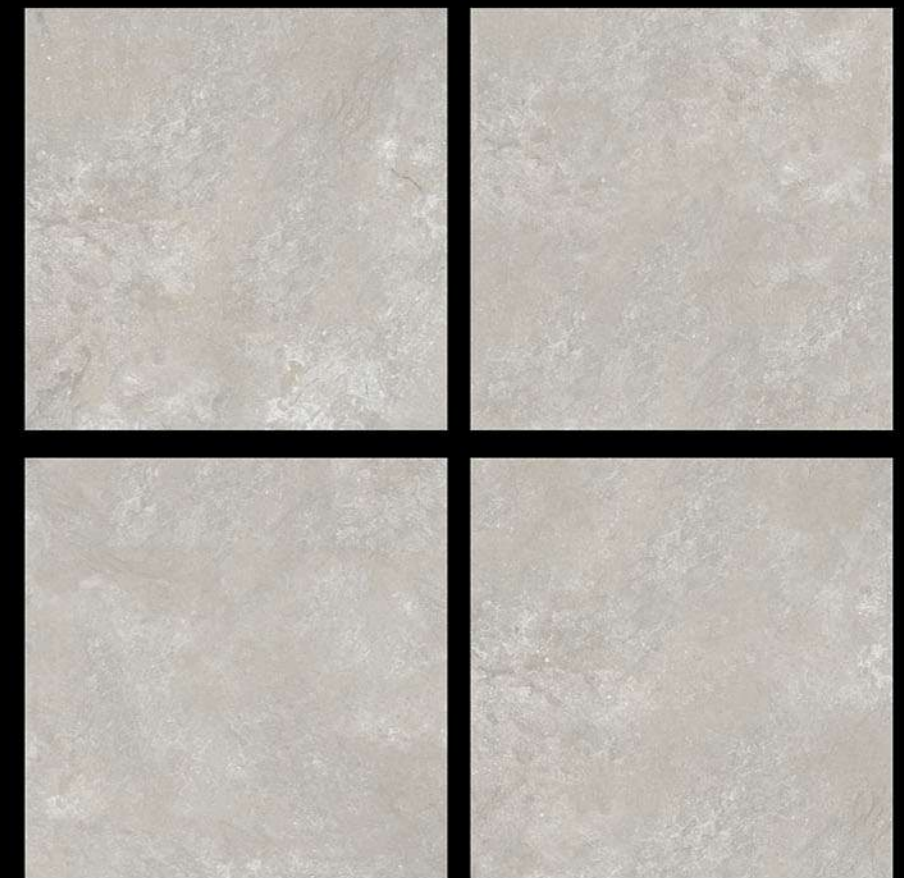

GVT | MATT
PGVT | 600 x 600mm

6564 - BORAX GREY

- 100% Replacement for Italian Marble
- Water Absorption $\leq 0.5\%$
- Zero Maintenance
- Stain Class 5 Resistant
- Eco Friendly
- Divine Glossiness
- Fire Resistant
- Frost Resistant