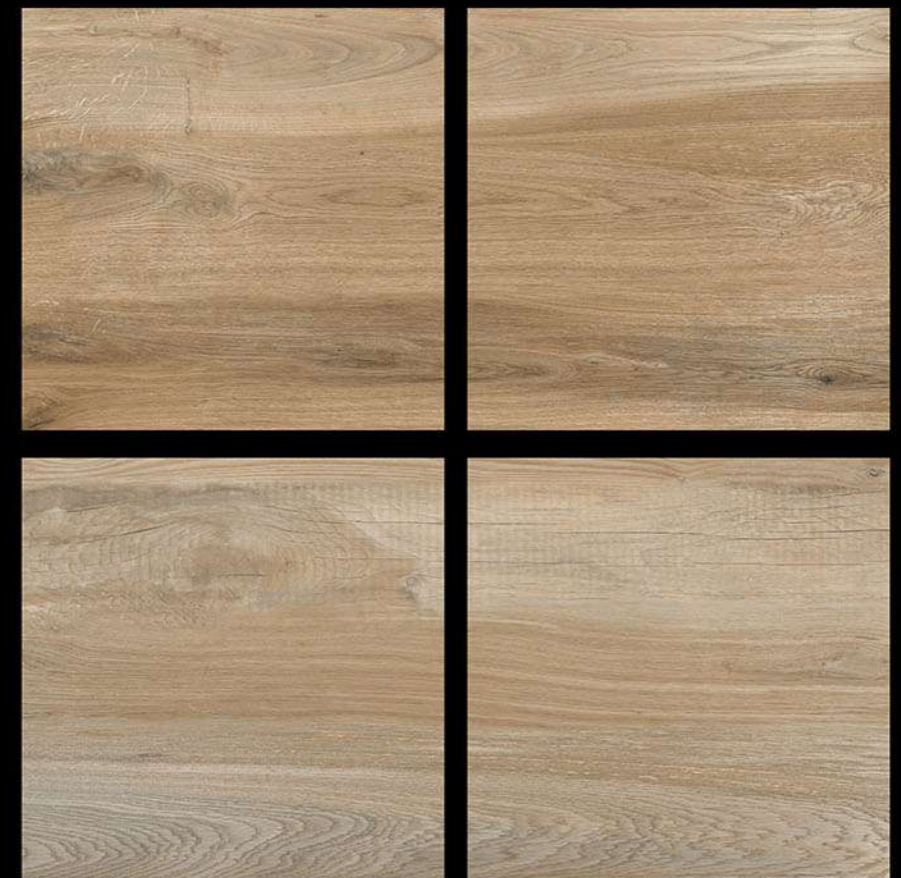

GVT | MATT
PGVT | 600 x 600mm

6517 - NATURAL WOOD

-  100% Replacement for Italian Marble
-  Water Absorption $\leq 0.5\%$
-  Zero Maintenance
-  Stain Class 5 Resistant
-  Eco Friendly
-  Divine Glossiness
-  Fire Resistant
-  Frost Resistant