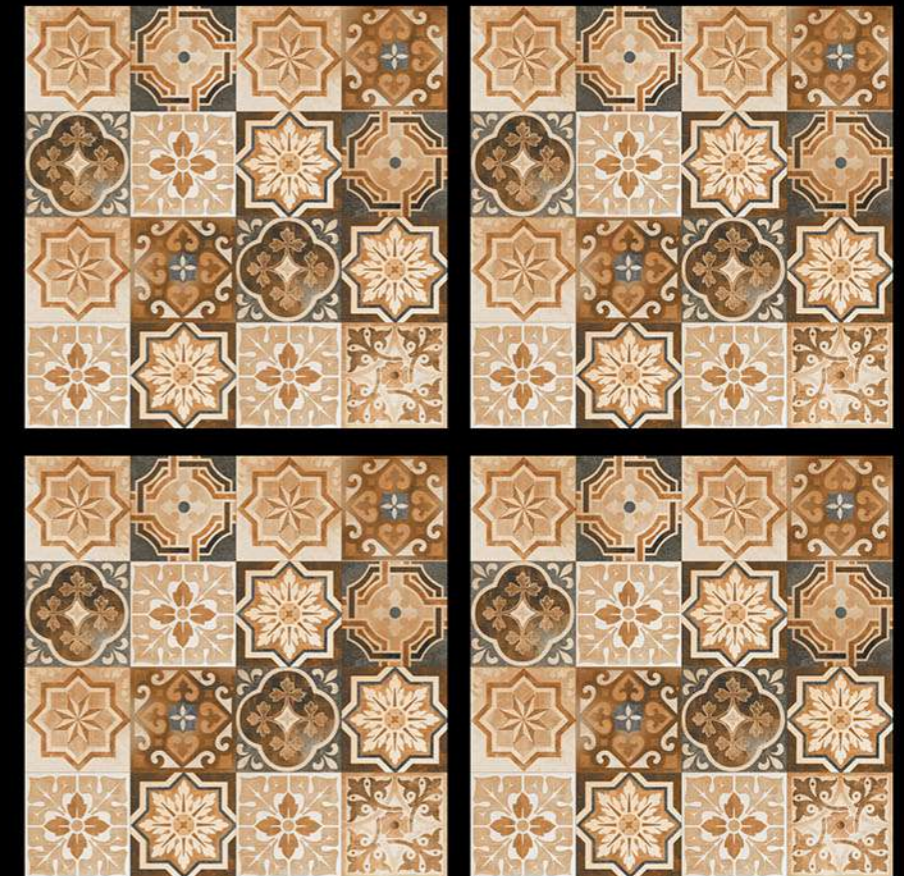

GVT | MATT
PGVT | 600 x 600mm

6546 - ANDALUSIA DECOR

- 100% Replacement for Italian Marble
- Water Absorption $\leq 0.5\%$
- Zero Maintenance
- Stain Class 5 Resistant
- Eco Friendly
- Divine Glossiness
- Fire Resistant
- Frost Resistant