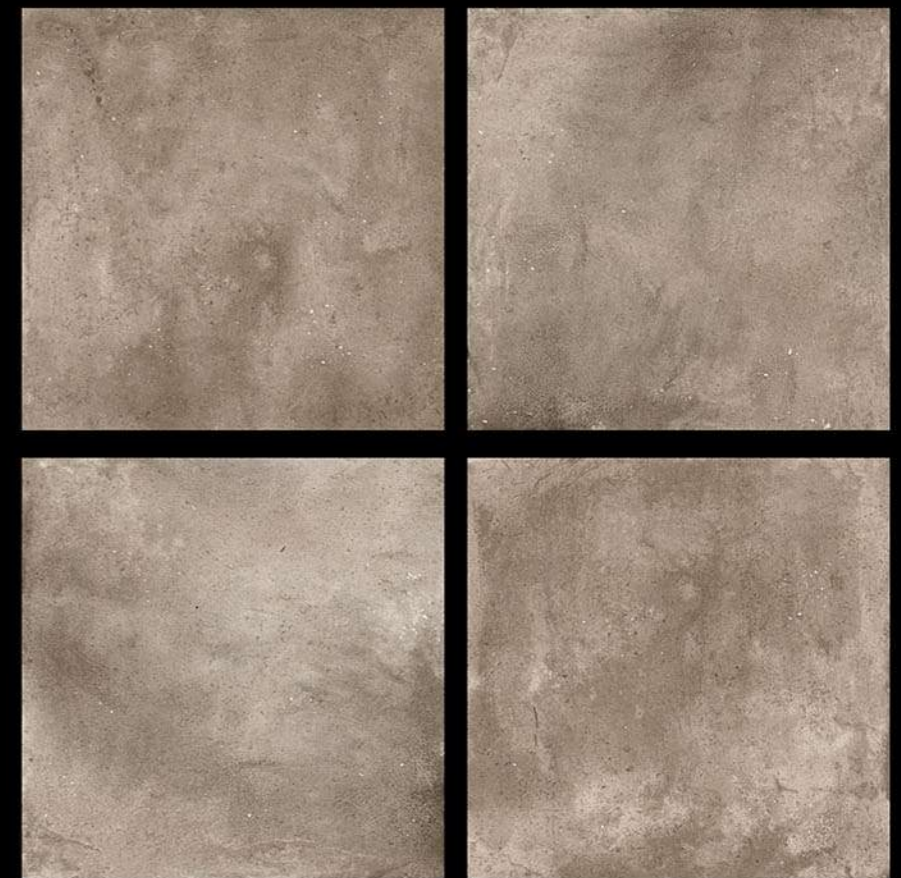

GVT | MATT
PGVT | 600 x 600mm

6591

- 100% Replacement for Italian Marble
- Water Absorption $\leq 0.5\%$
- Zero Maintenance
- Stain Class 5 Resistant
- Eco Friendly
- Divine Glossiness
- Fire Resistant
- Frost Resistant