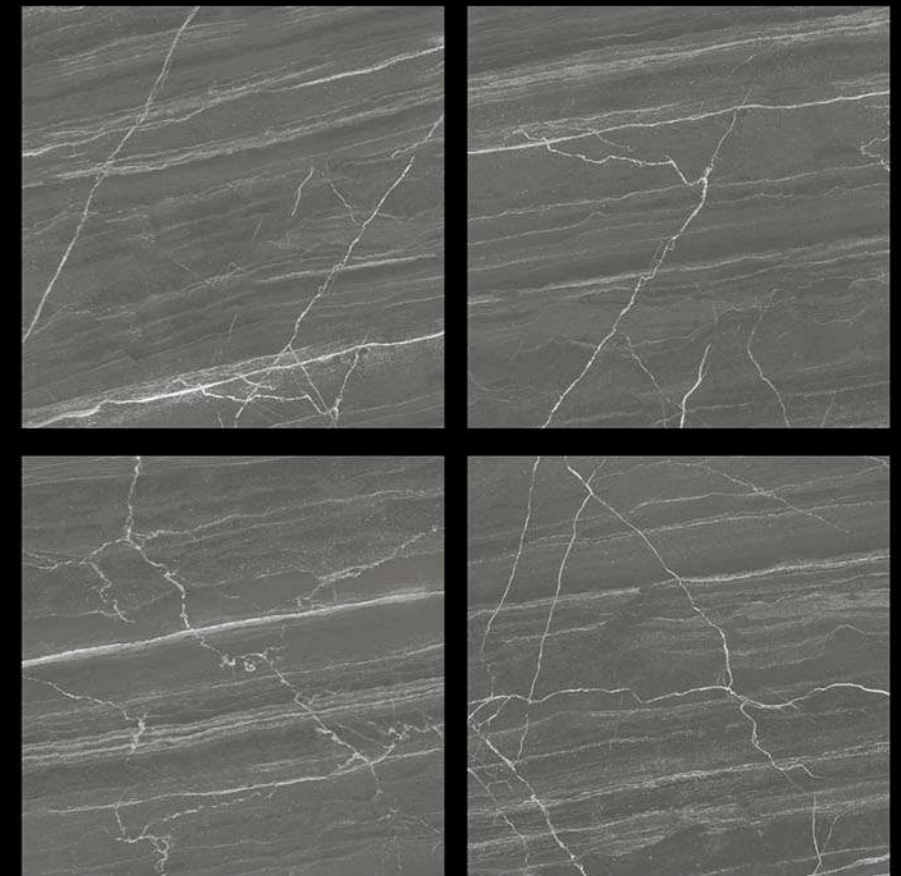

GVT | MATT
PGVT | 600 x 600mm

6592-CRYTOS QUARTZITE

- 100% Replacement for Italian Marble
- Water Absorption $\leq 0.5\%$
- Zero Maintenance
- Stain Class 5 Resistant
- Eco Friendly
- Divine Glossiness
- Fire Resistant
- Frost Resistant