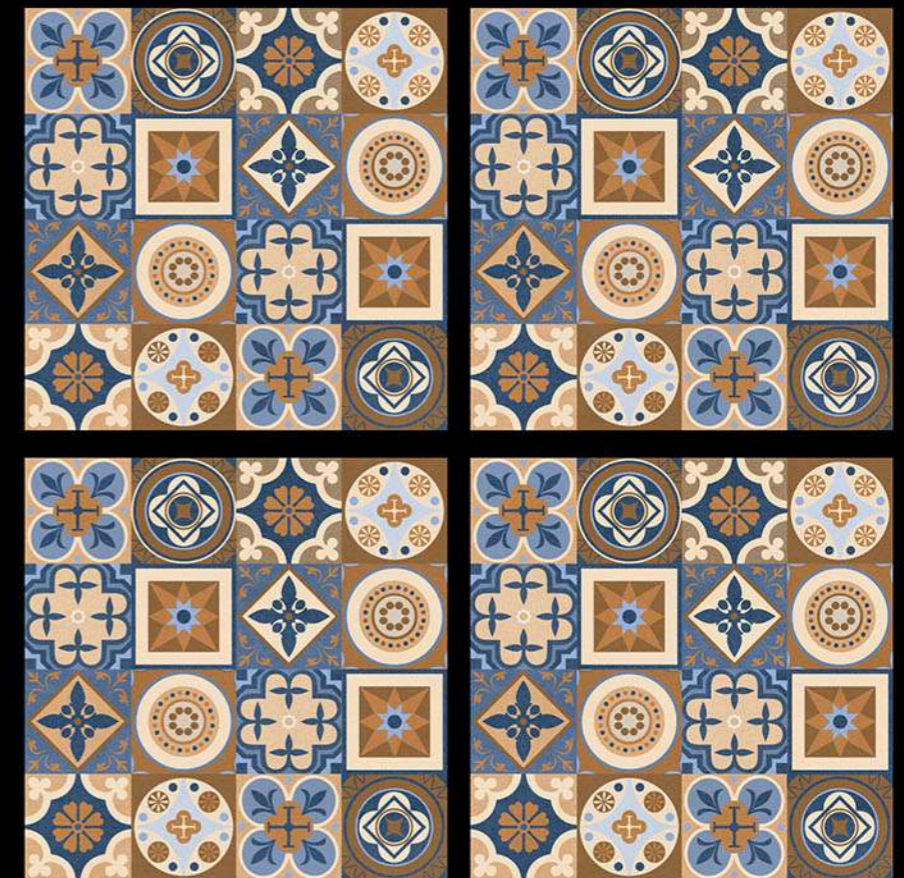

GVT | MATT
PGVT | 600 x 600mm

6555 - PRIORY DECOR

- 100% Replacement for Italian Marble
- Water Absorption $\leq 0.5\%$
- Zero Maintenance
- Stain Class 5 Resistant
- Eco Friendly
- Divine Glossiness
- Fire Resistant
- Frost Resistant