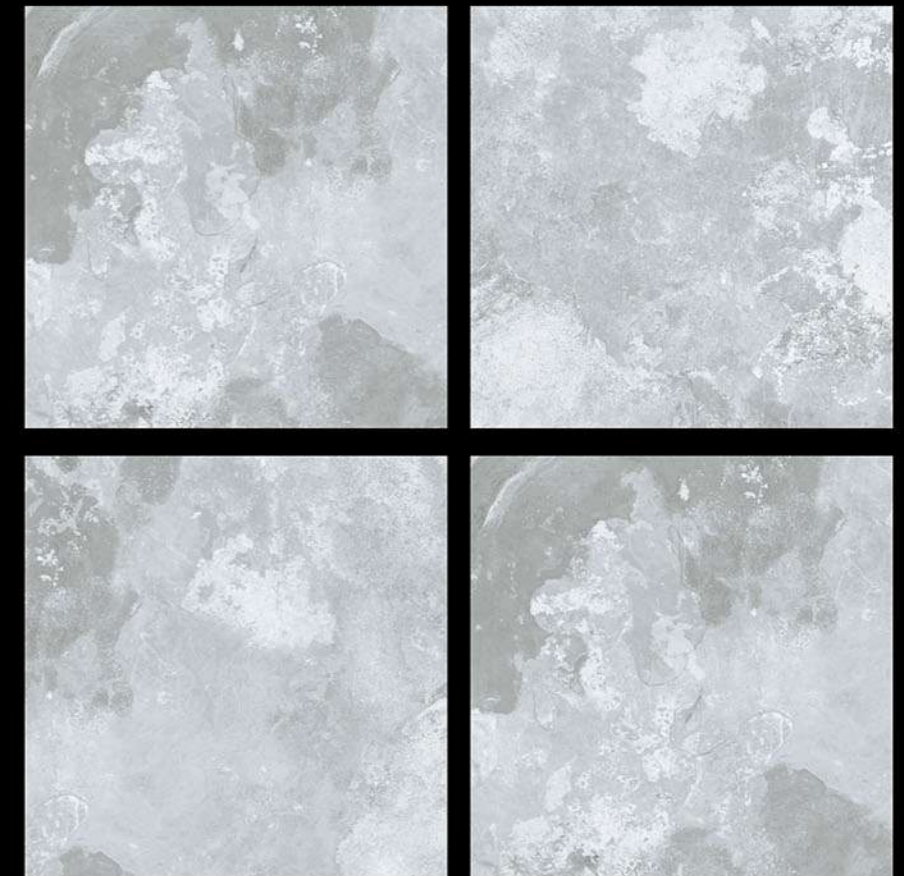

GVT | MATT
PGVT | 600 x 600mm

6597 - MOON STONE GREY

- 100% Replacement for Italian Marble
- Water Absorption $\leq 0.5\%$
- Zero Maintenance
- Stain Class 5 Resistant
- Eco Friendly
- Divine Glossiness
- Fire Resistant
- Frost Resistant