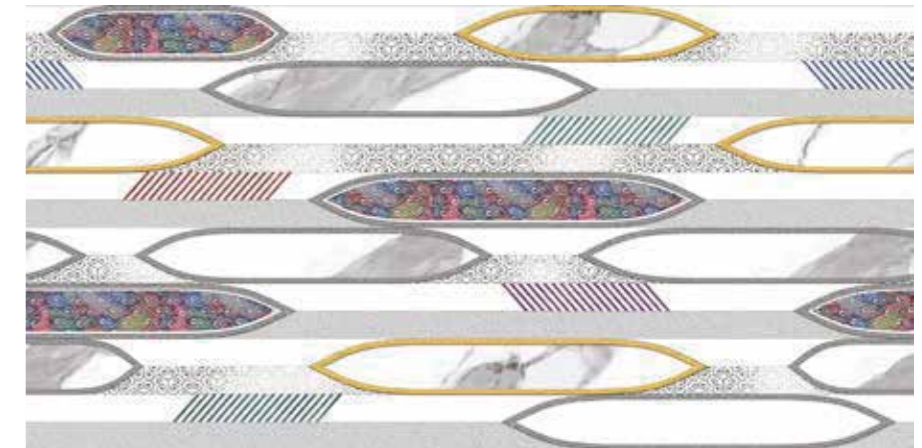

GLOSSY
FINISH

**URBAN
WALL COVERING FOR ALL**

1682-L

1682-F

1682-HL-1

1682-HL-2

Water Proof

High Definition