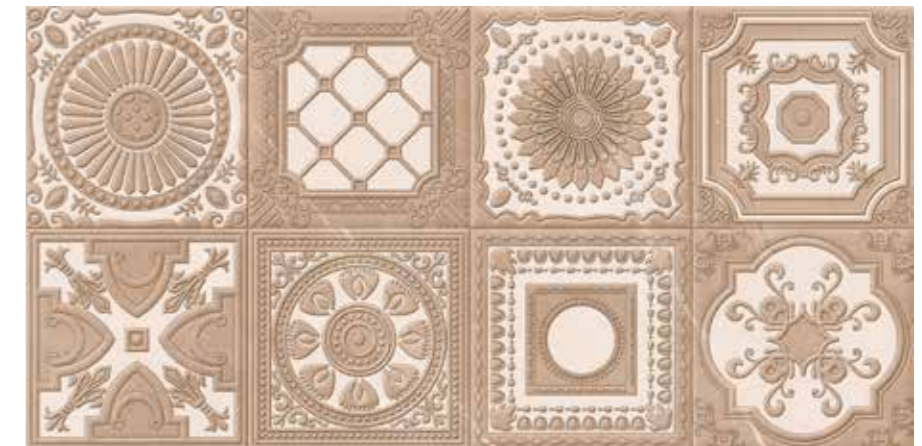

**BEAUTIFY YOUR HOME WITH
NATURAL LEAF DECOR!**

1693-HL-2

Water Proof

High Definition

Wall Tiles

Digital Tech

GLOSSY
FINISH