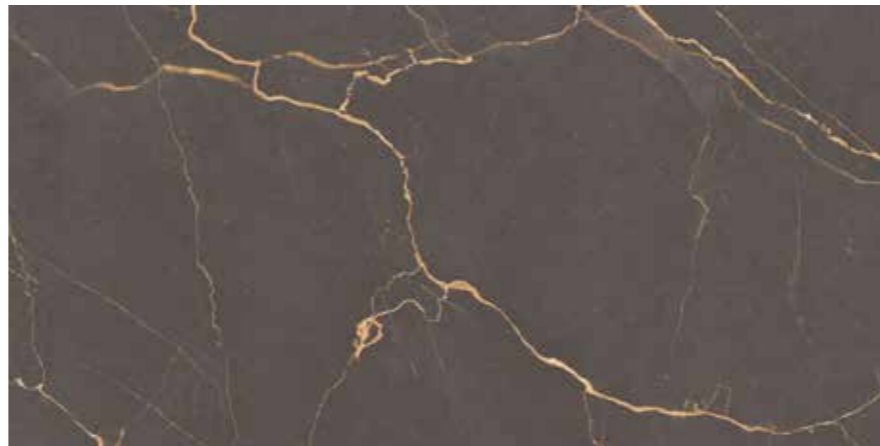

Water Proof

High Definition

Wall Tiles

Digital Tech

GLOSSY
FINISH

**THE BEST
TIME COMPANY EVER**

1618-L

1618-HL-1