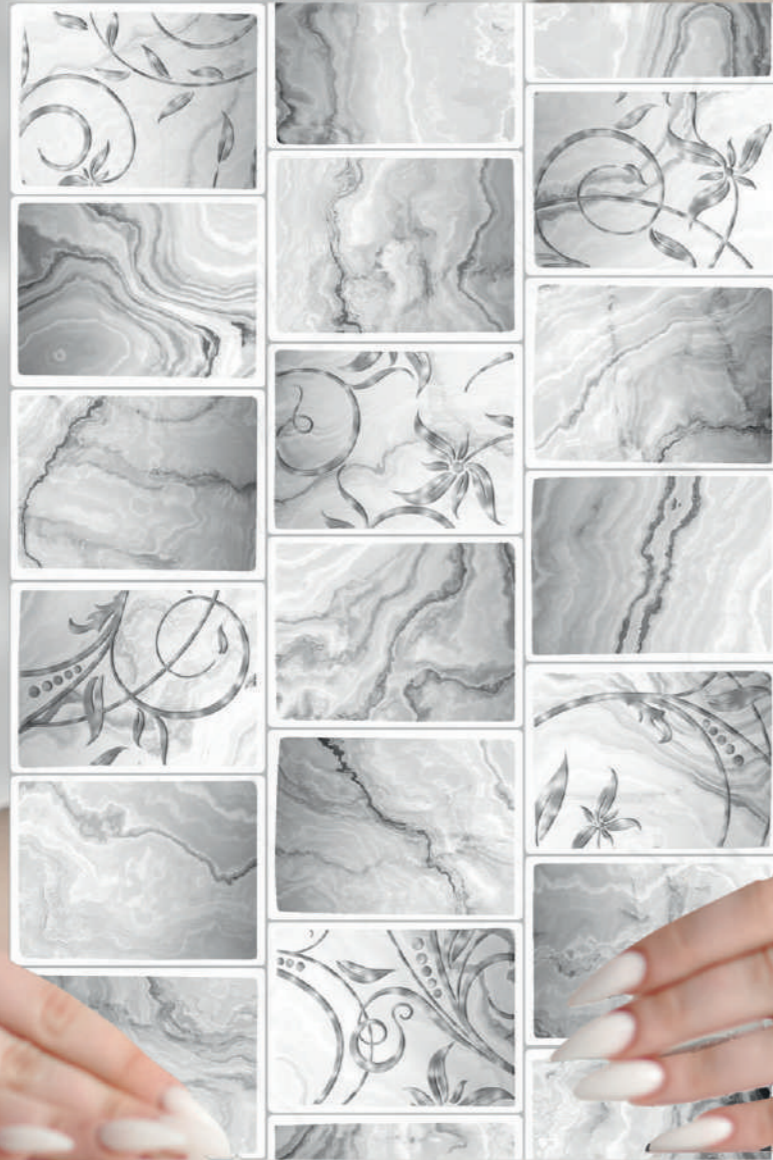

piece of art
MAKE YOUR WALLS LOOK LIKE