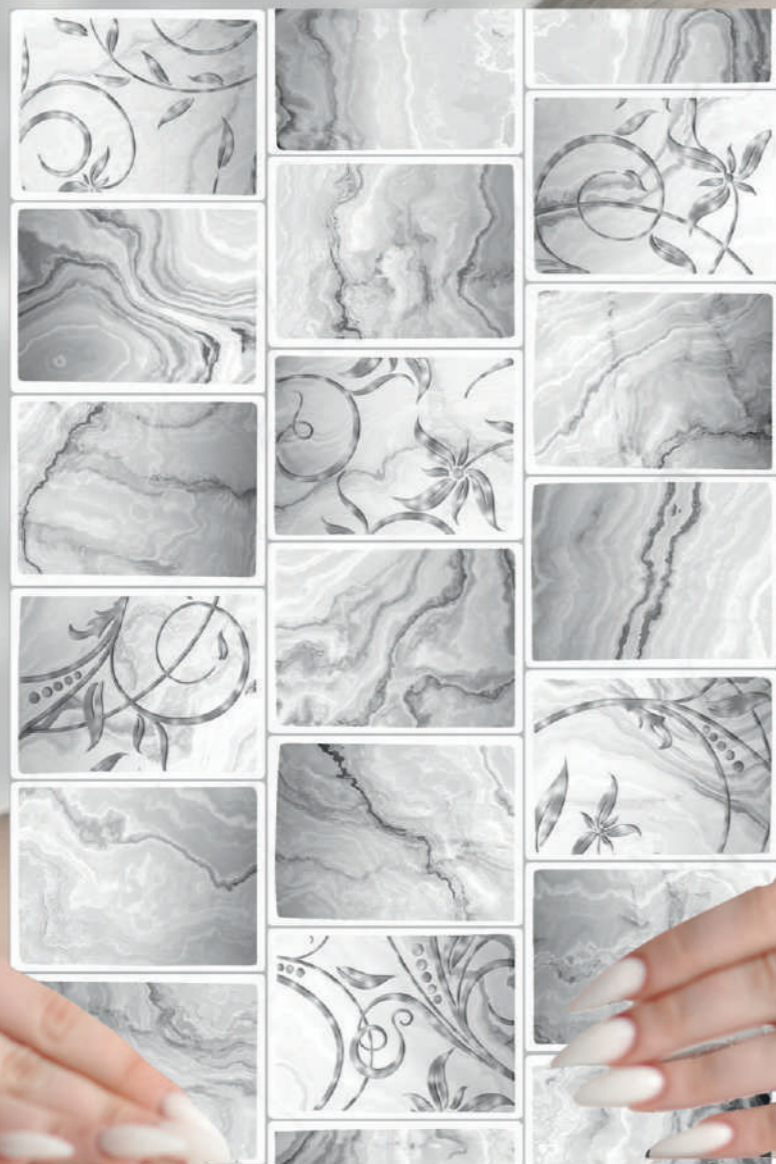

piece of art
MAKE YOUR WALLS LOOK LIKE