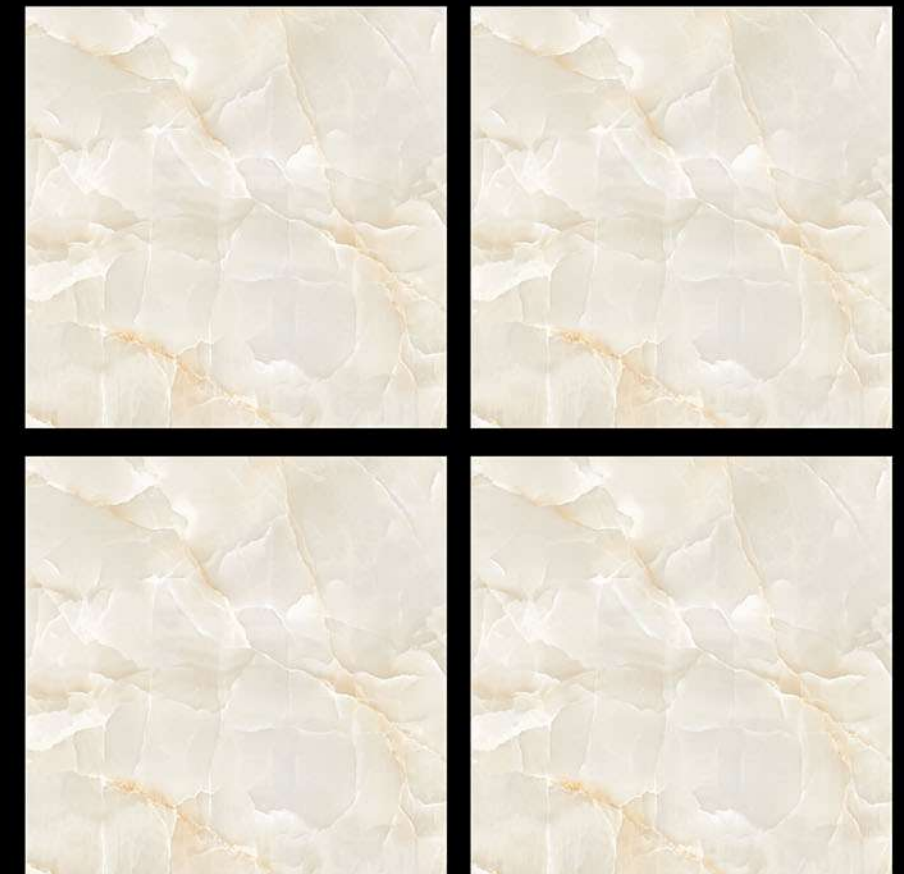

GVT | **POLISHED**
PGVT | 600 x 600mm

1191

100% Replacement
for Italian Marble

Water Absorption
 $\leq 0.5\%$

Zero
Maintenance

Stain Class 5
Resistant

Eco
Friendly

Divine
Glossiness

Fire
Resistant

Frost
Resistant