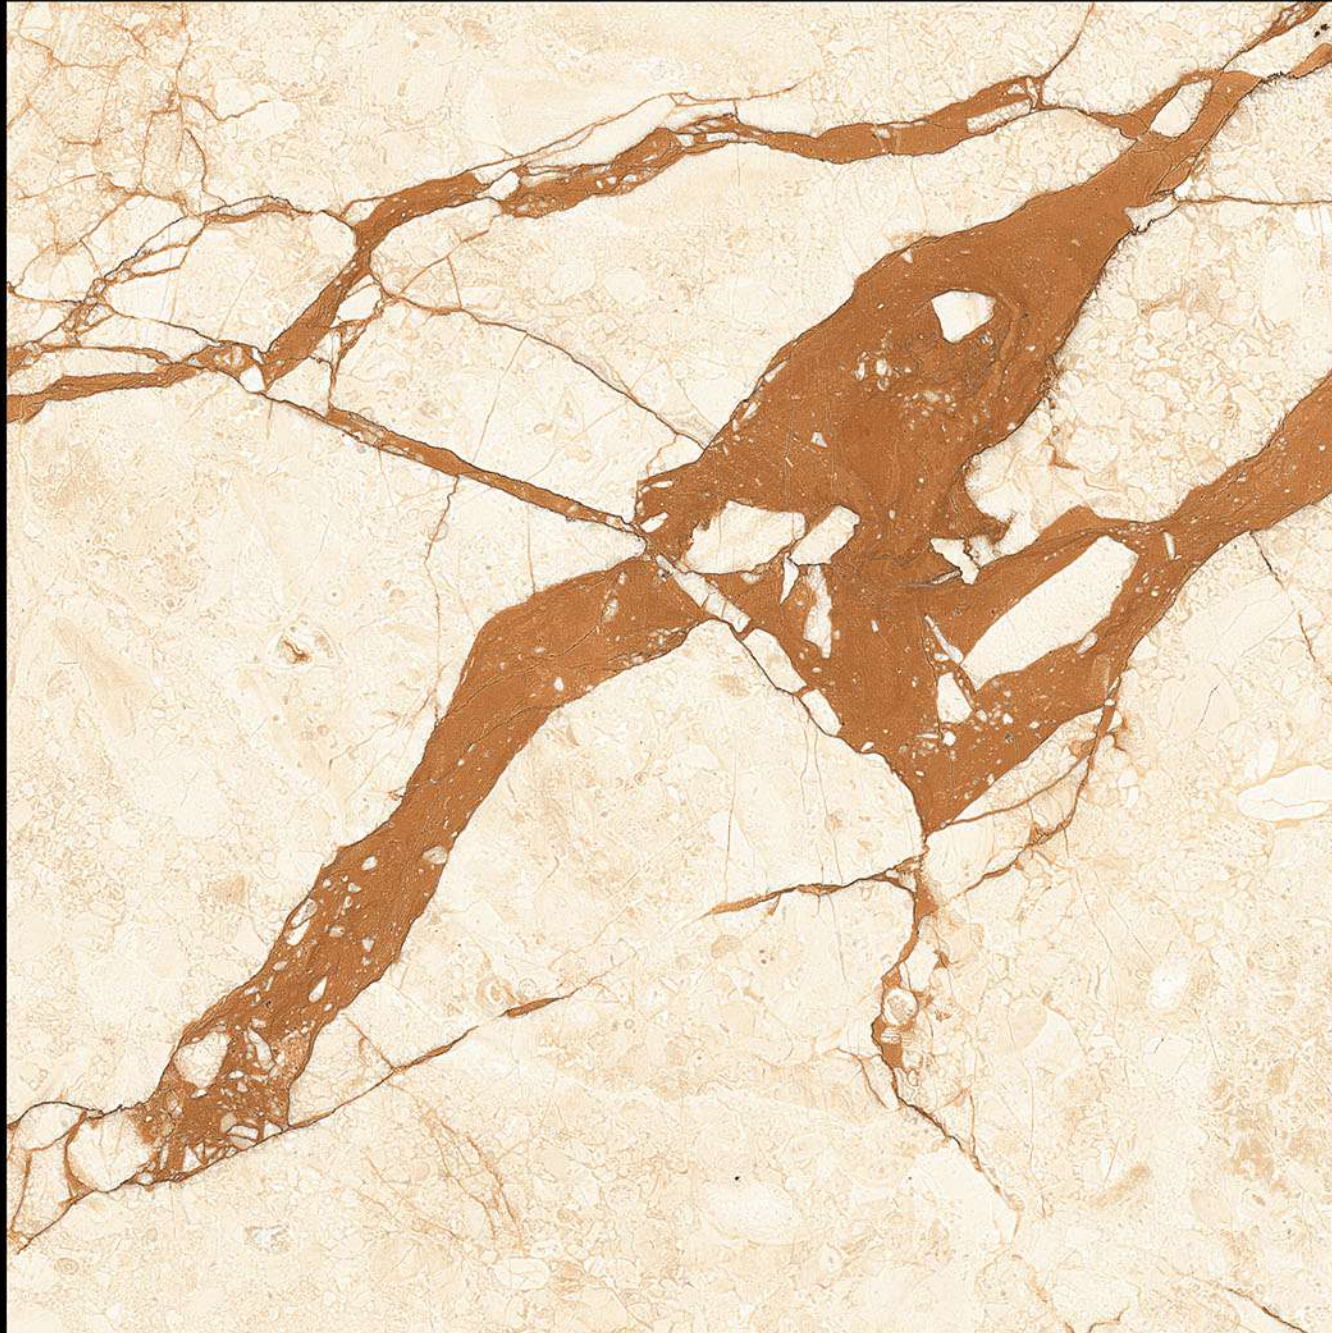

GVT | POLISHED
PGVT | 600 x 600mm

1196

- 100% Replacement for Italian Marble
- Water Absorption $\leq 0.5\%$
- Zero Maintenance
- Stain Class 5 Resistant
- Eco Friendly
- Divine Glossiness
- Fire Resistant
- Frost Resistant