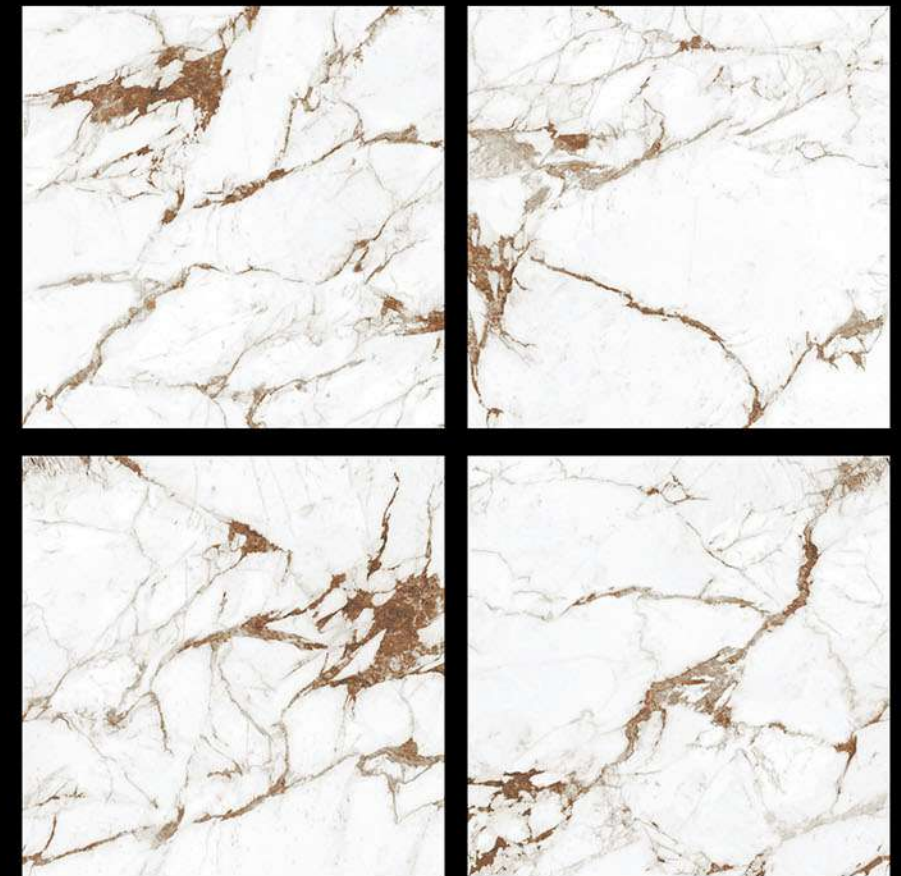

GVT | **POLISHED**
PGVT | 600 x 600mm

1195

- 100% Replacement for Italian Marble
- Water Absorption $\leq 0.5\%$
- Zero Maintenance
- Stain Class 5 Resistant
- Eco Friendly
- Divine Glossiness
- Fire Resistant
- Frost Resistant