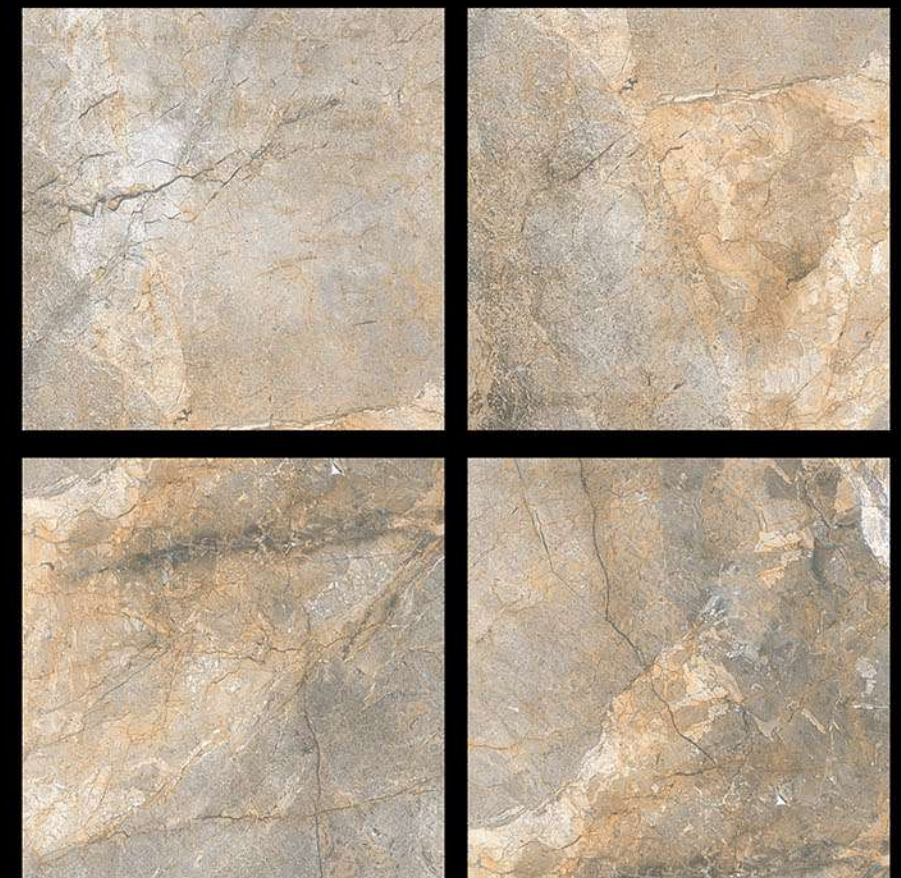

GVT | **POLISHED**
PGVT | 600 x 600mm

1172

- 100% Replacement for Italian Marble
- Water Absorption $\leq 0.5\%$
- Zero Maintenance
- Stain Class 5 Resistant
- Eco Friendly
- Divine Glossiness
- Fire Resistant
- Frost Resistant