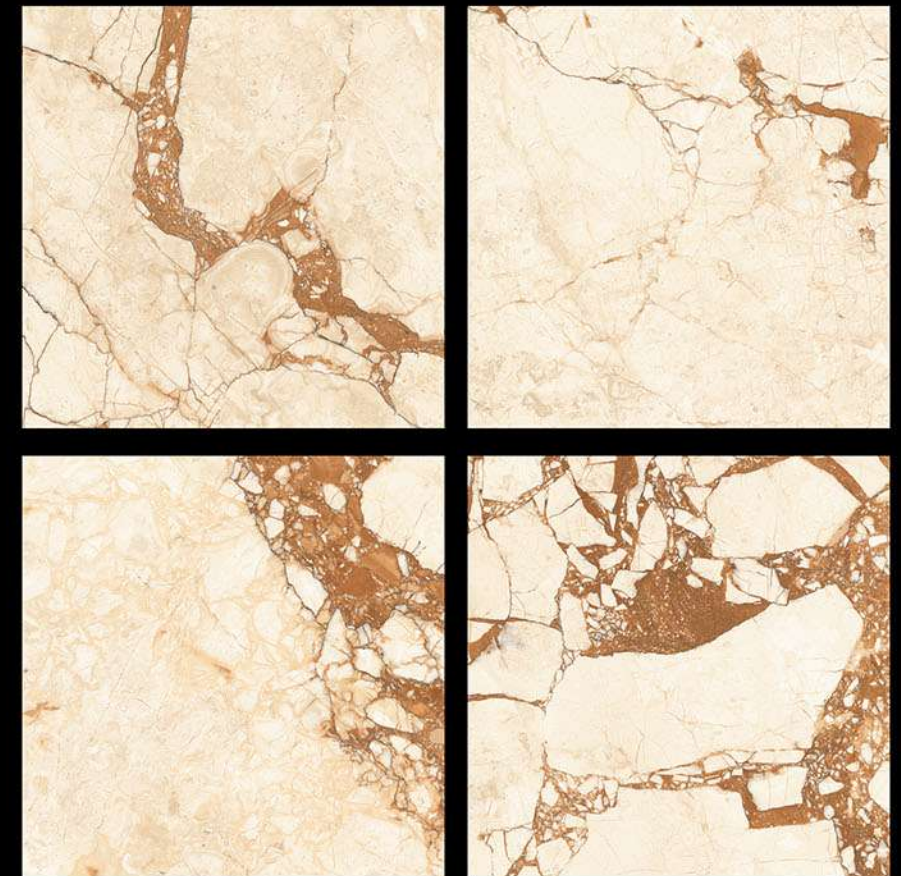

GVT | POLISHED
PGVT | 600 x 600mm

1196

- 100% Replacement for Italian Marble
- Water Absorption $\leq 0.5\%$
- Zero Maintenance
- Stain Class 5 Resistant
- Eco Friendly
- Divine Glossiness
- Fire Resistant
- Frost Resistant