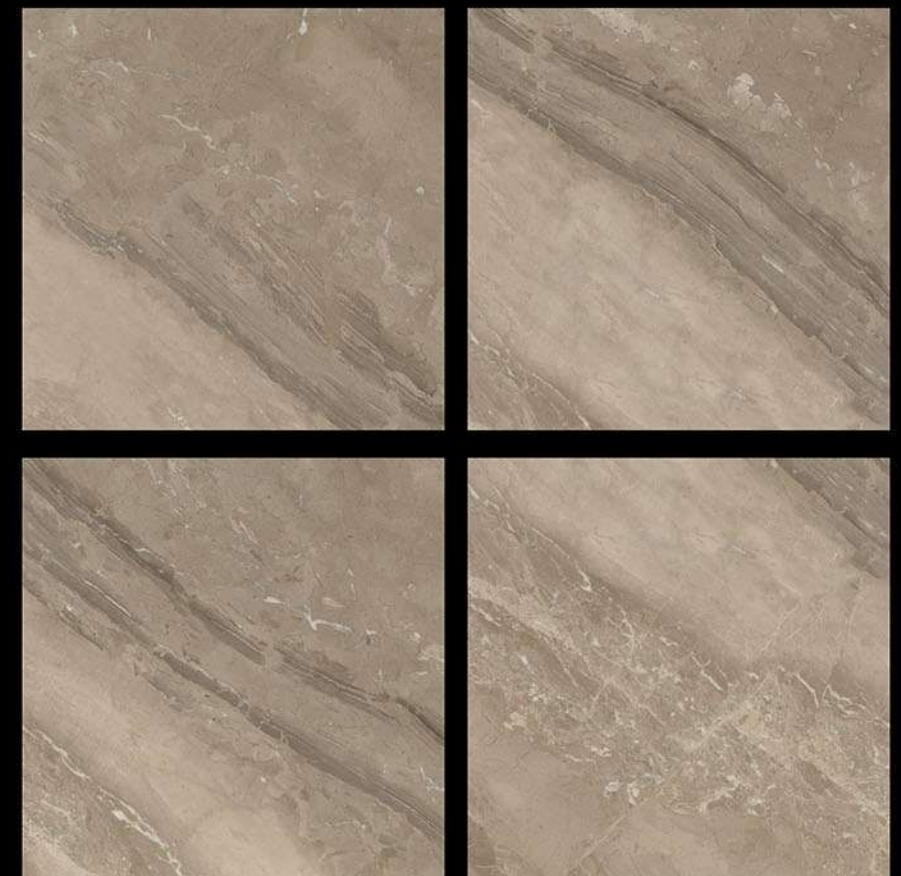

GVT | **POLISHED**
PGVT | 600 x 600mm

1152

100% Replacement
for Italian Marble

Water Absorption
 $\leq 0.5\%$

Zero
Maintenance

Stain Class 5
Resistant

Eco
Friendly

Divine
Glossiness

Fire
Resistant

Frost
Resistant