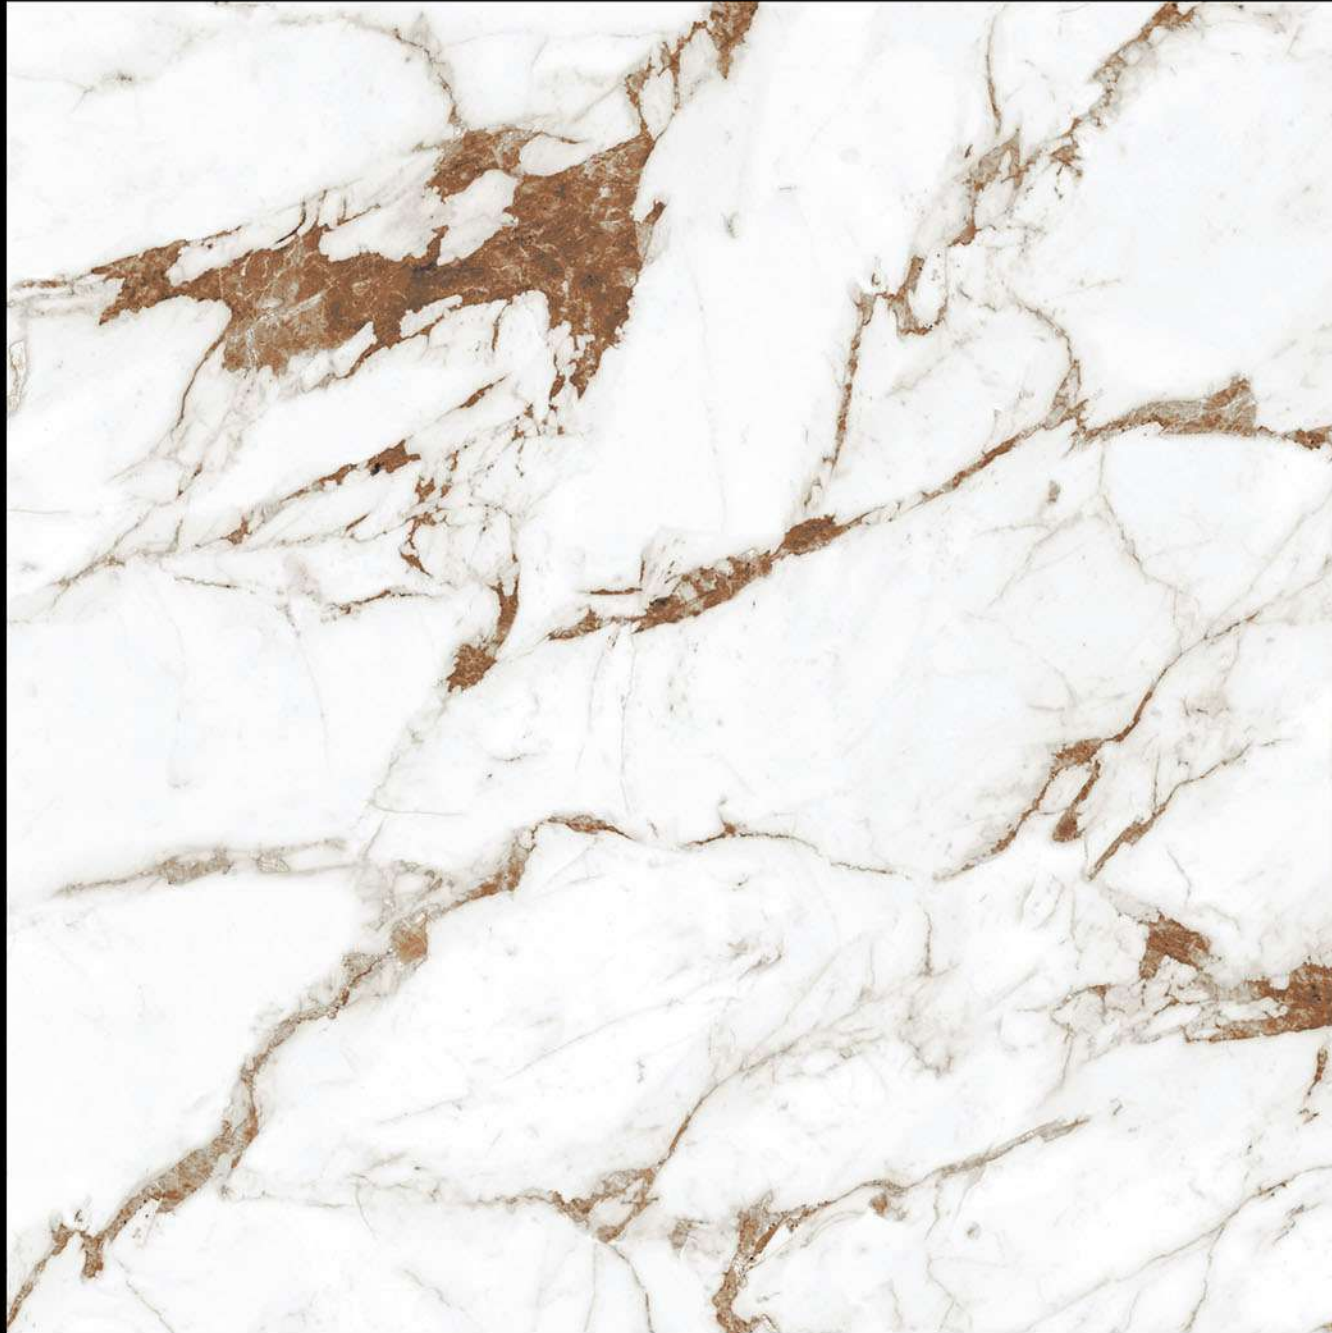

GVT | **POLISHED**
PGVT | 600 x 600mm

1195

- 100% Replacement for Italian Marble
- Water Absorption $\leq 0.5\%$
- Zero Maintenance
- Stain Class 5 Resistant
- Eco Friendly
- Divine Glossiness
- Fire Resistant
- Frost Resistant