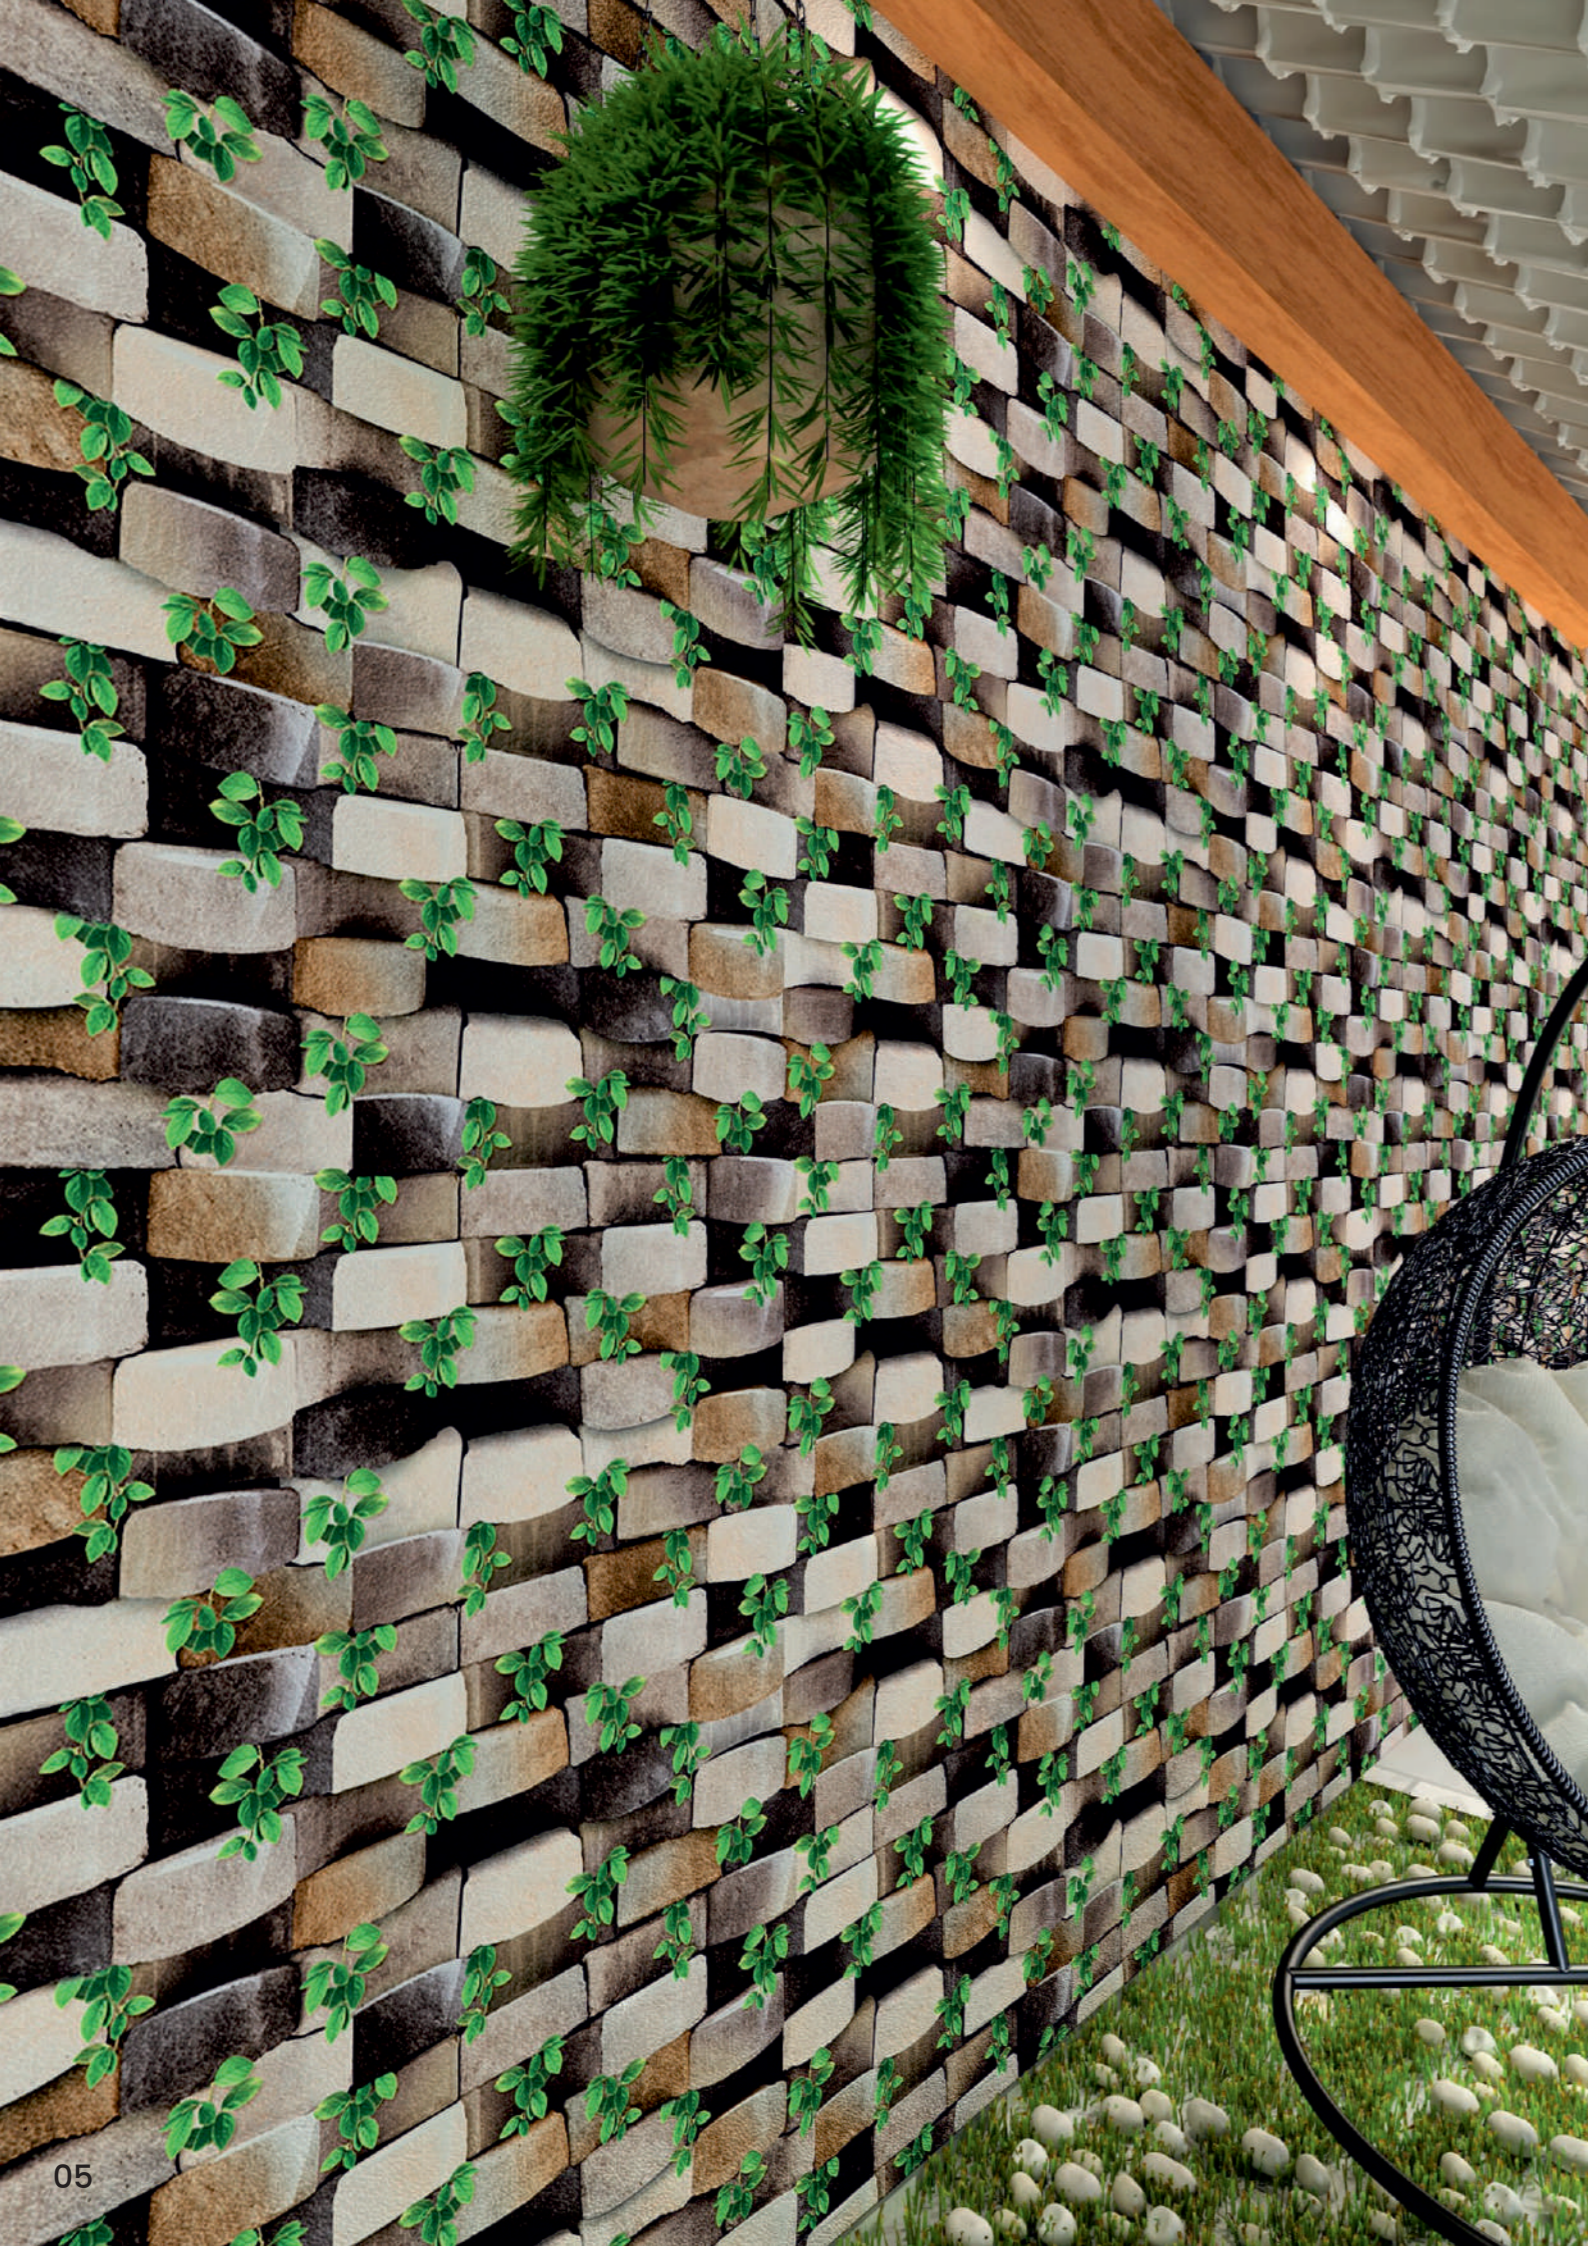

100 %
WATERPROOF

Packing Details

SIZE	THICKNESS	PCS/BOX
300X450MM	7.5 MM Approx	6