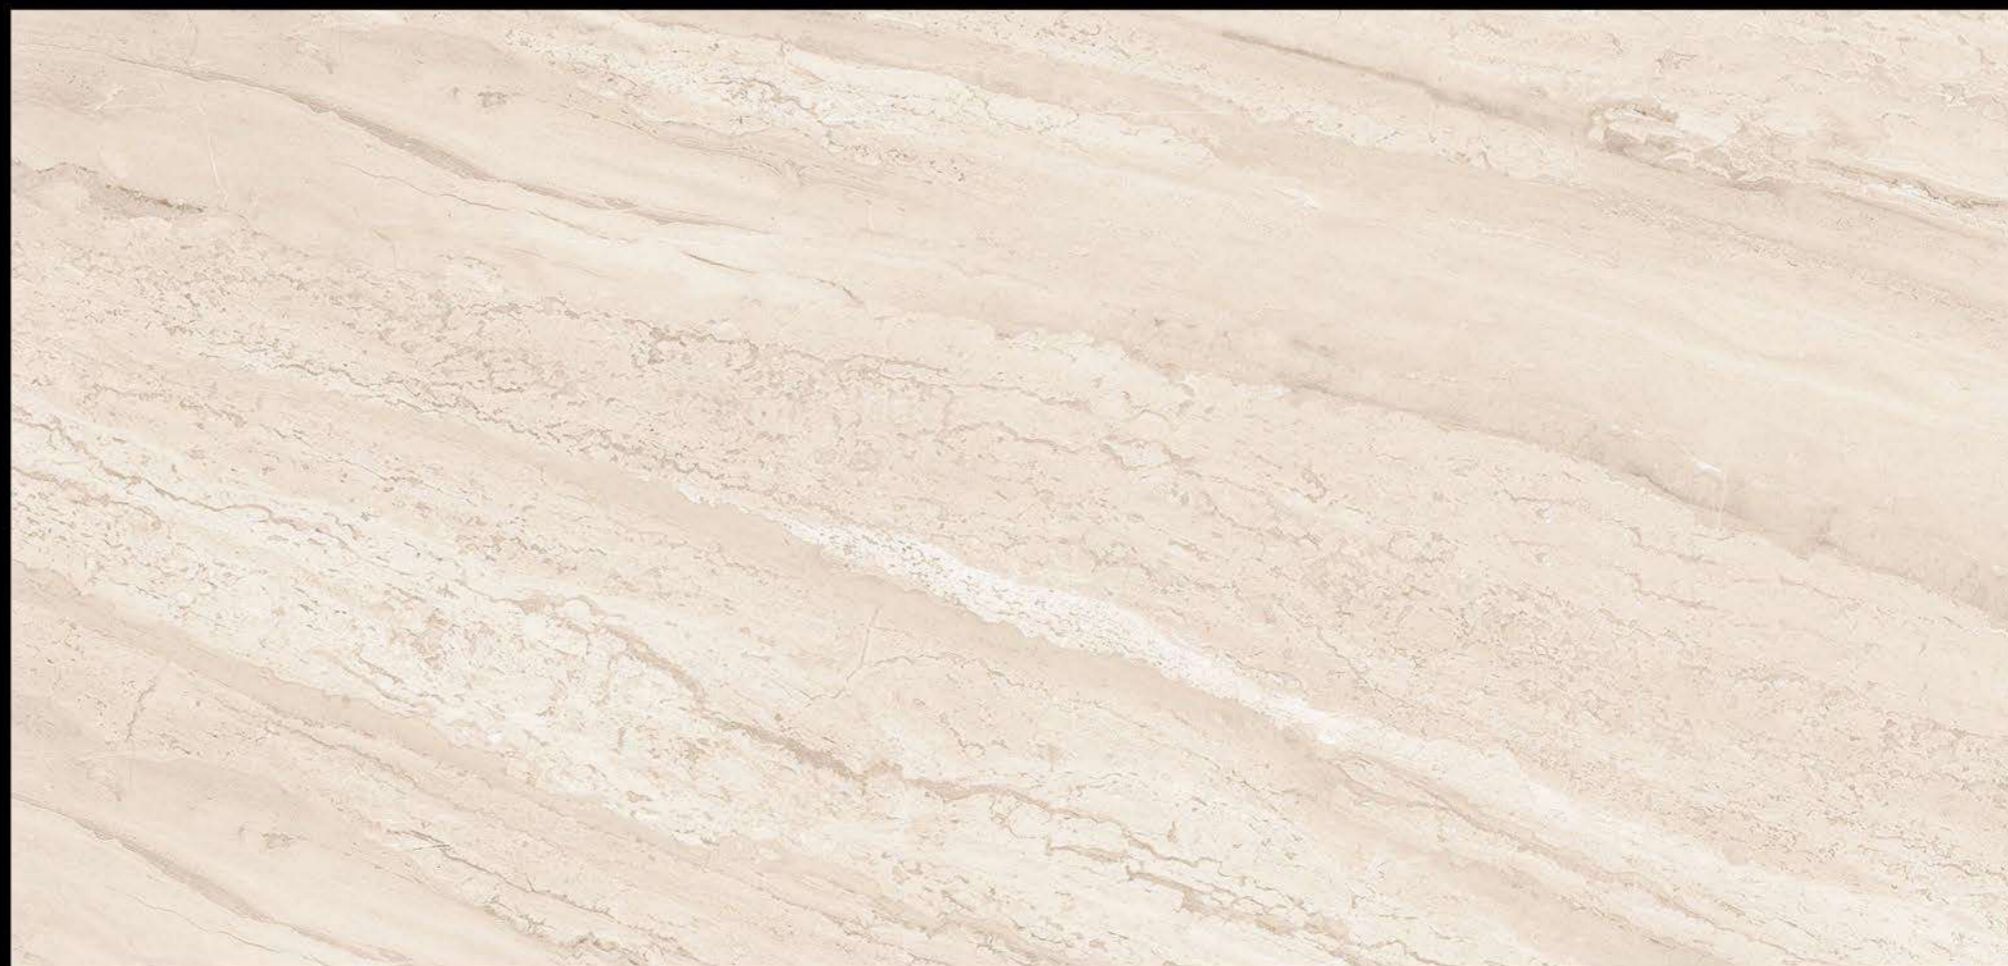

Digital Glazed Vitrified Tiles

■ GRAVITY WHITE

■ GRAVITY OLIVE

■ GRAVITY BEIGE

■ GRAVITY BROWN

**THICKNESS**  
9MM

**FINISH**  
POLISHED

**SIZE**  
300x600MM  
(12"x24")