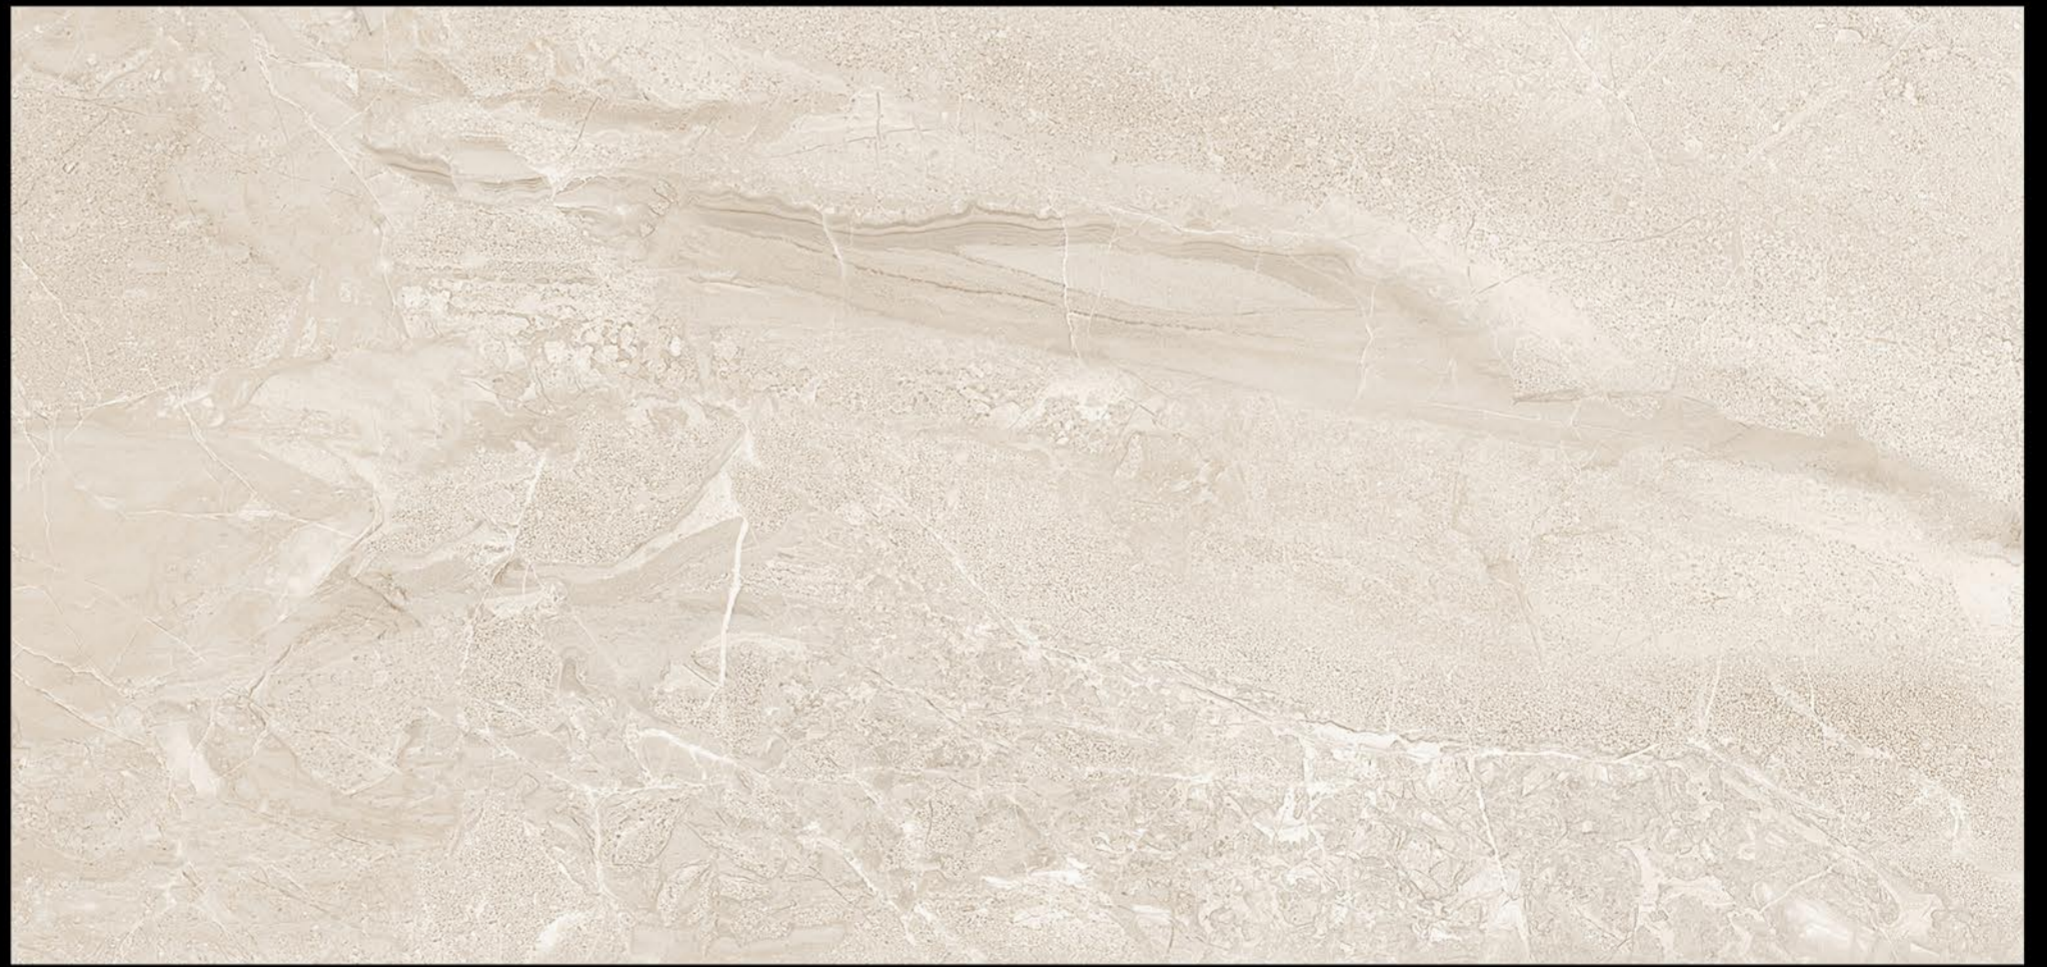

 High Reflection Glaze

 Abrasion Resistance

 Imported Super Glaze

Digital Glazed Vitrified Tiles

■ ETERNITY BLANCO

■ ETERNITY GREY

■ ETERNITY IVORY

■ ETERNITY BEIGE