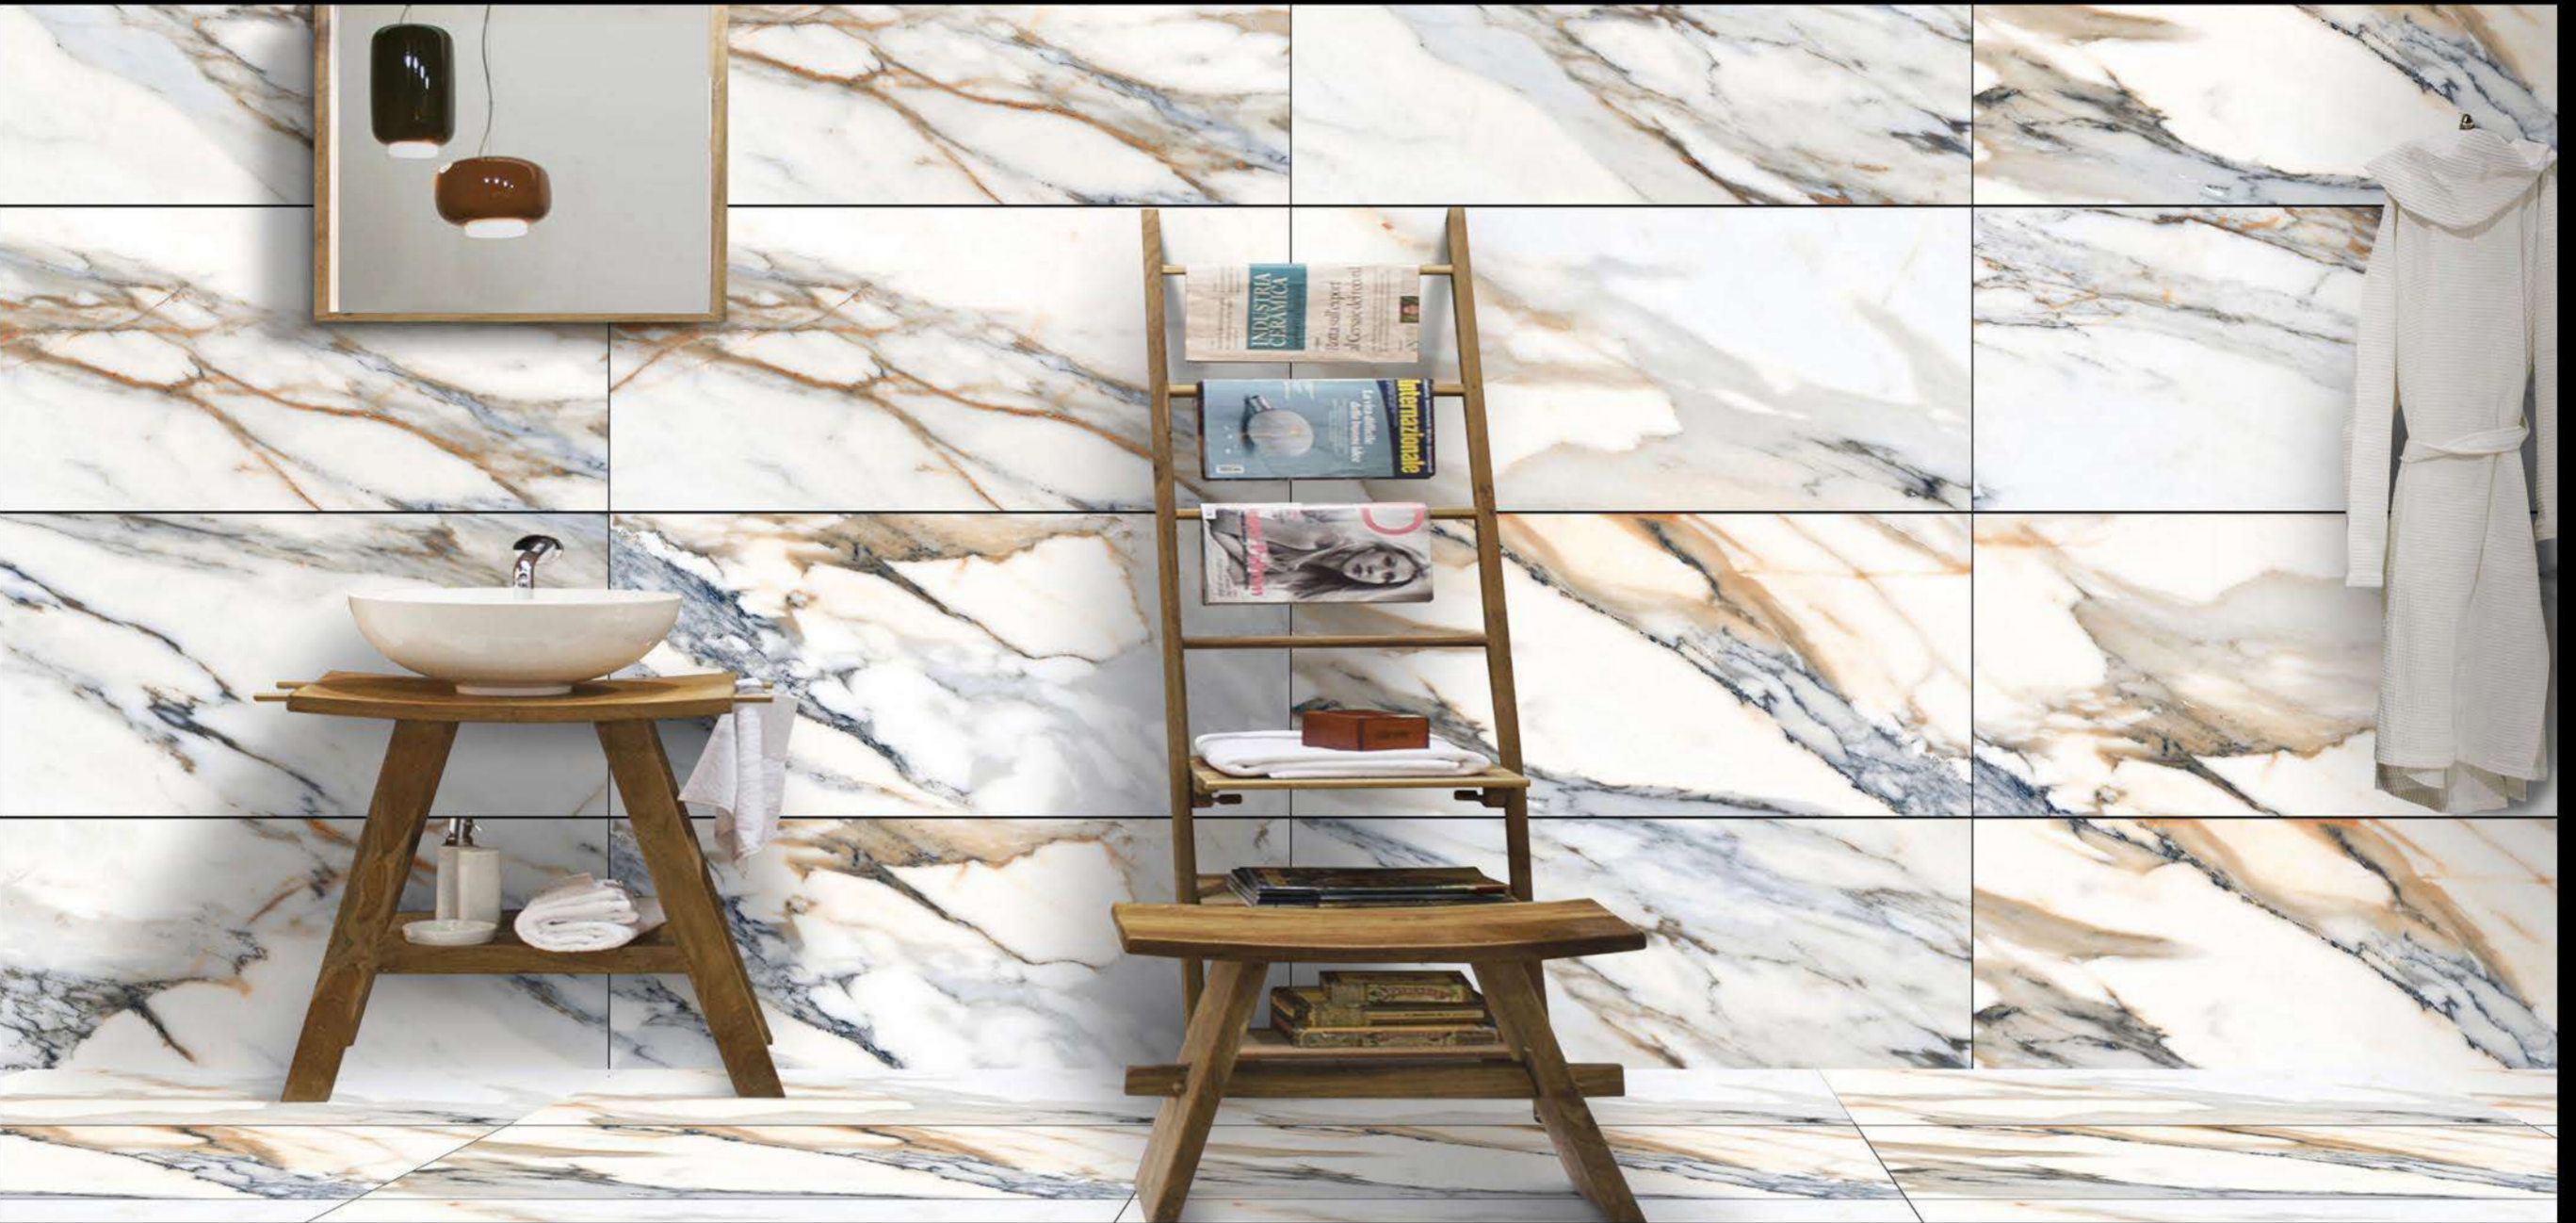

Polished

random aleatorio | wall / floor tiles pavimenti / rivestimenti | use 3mm space usare lo spazio 3mm