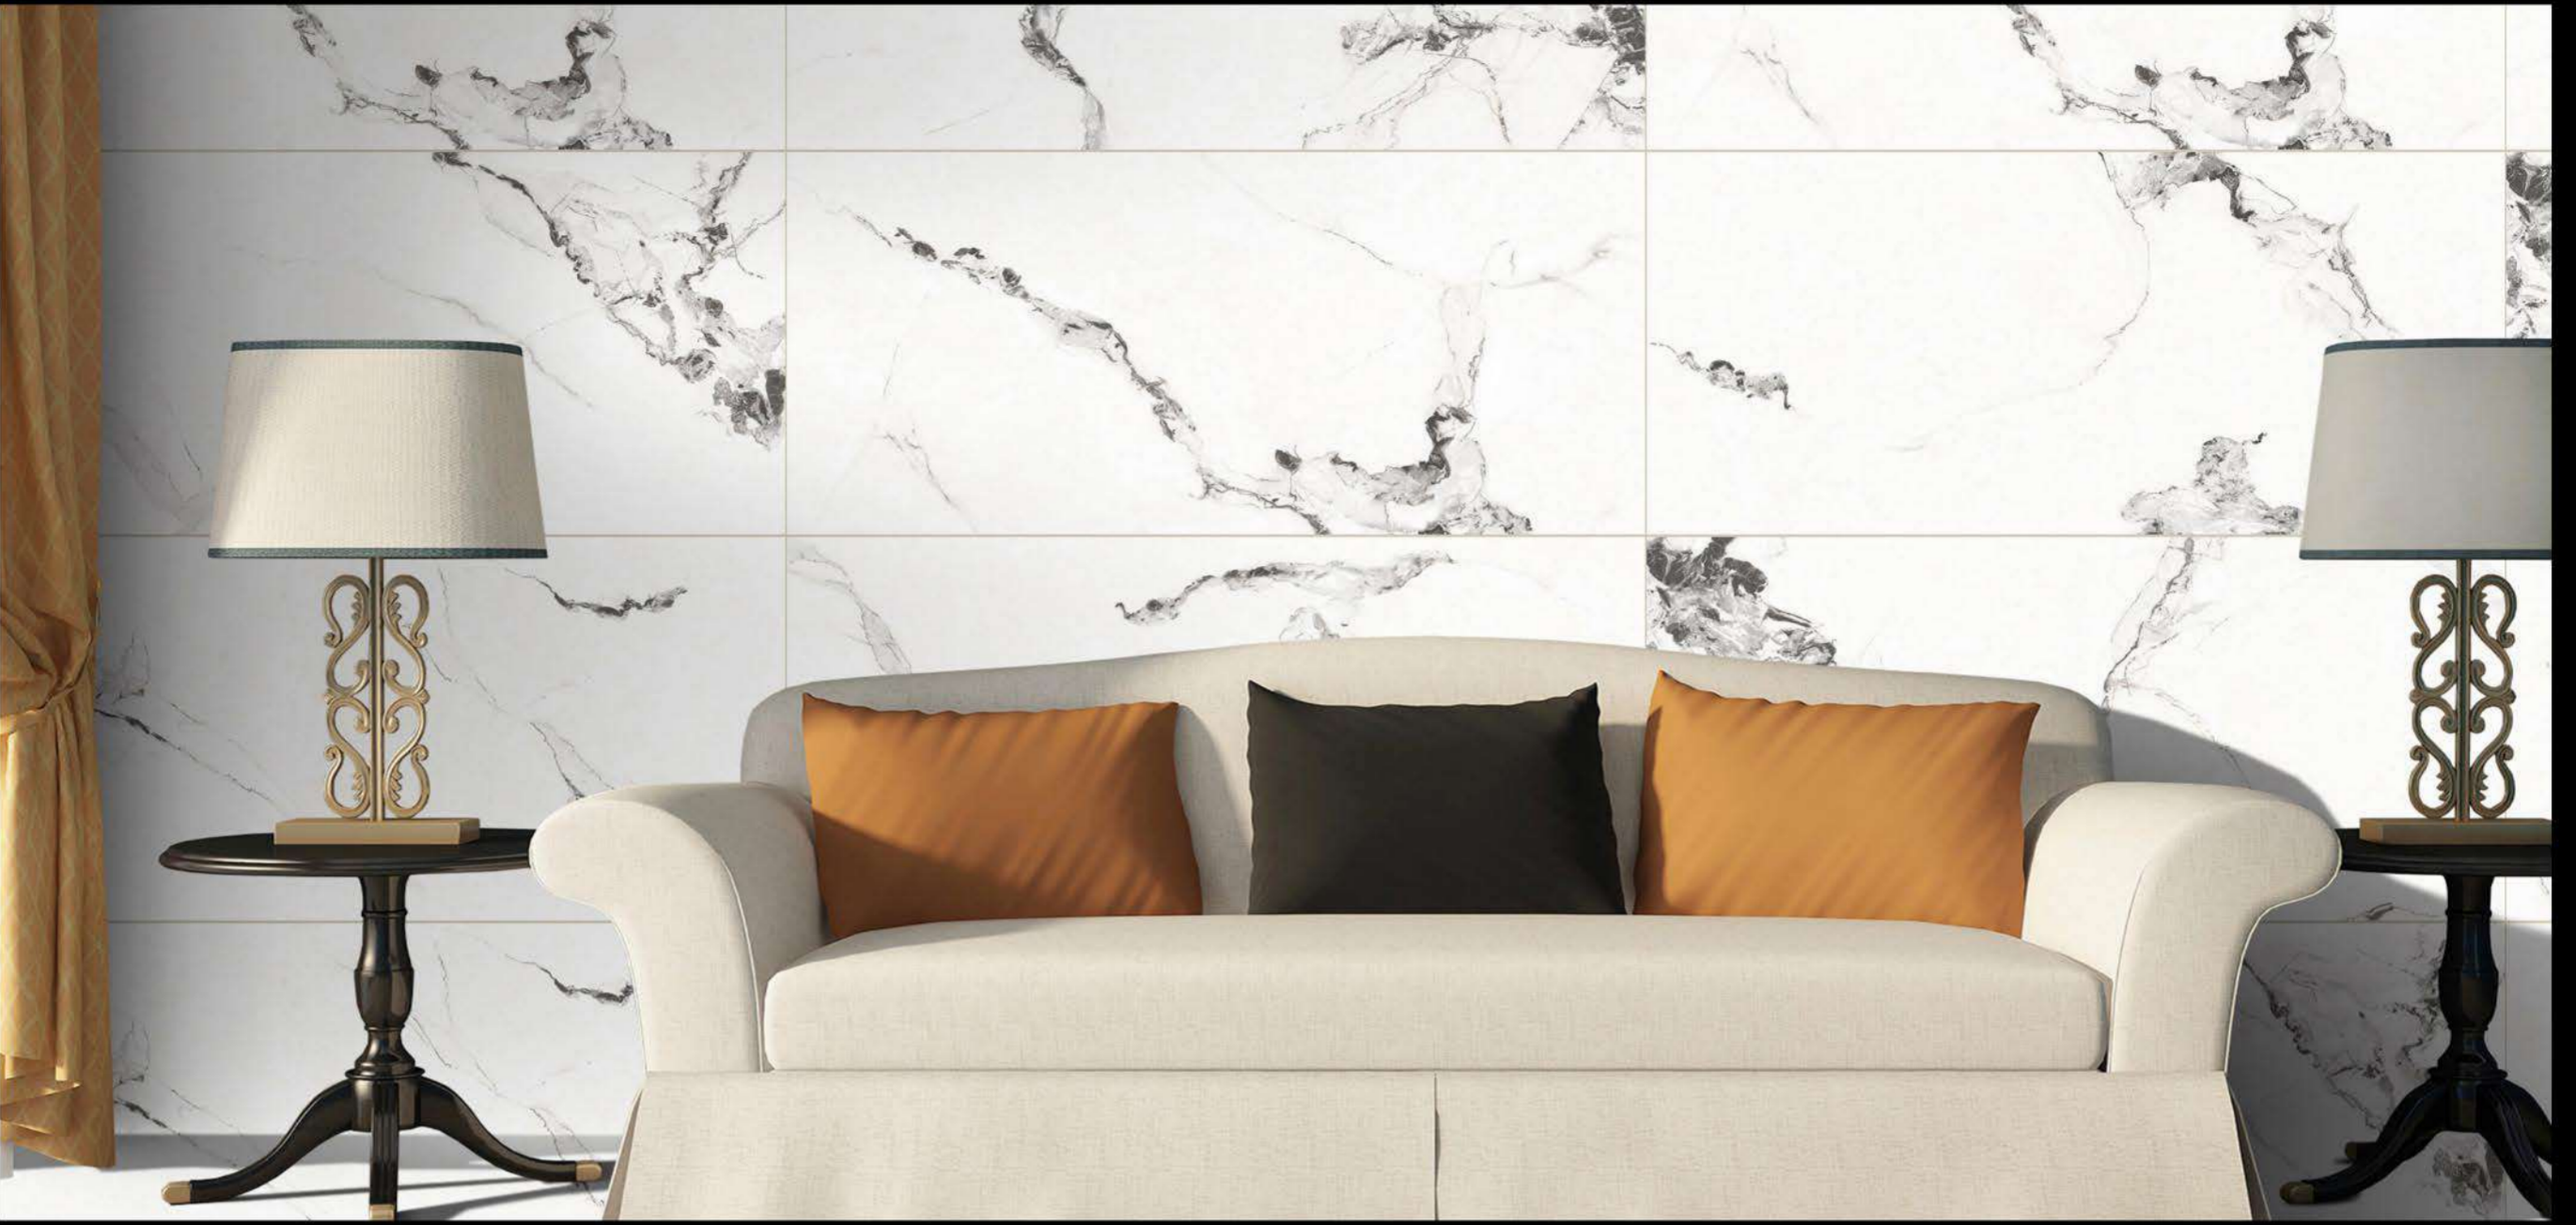

Polished

random aleatorio | wall / floor tiles pavimenti / rivestimenti | use 3mm space usare lo spazio 3mm

■ OSTRING WHITE

■ 300X600 mm