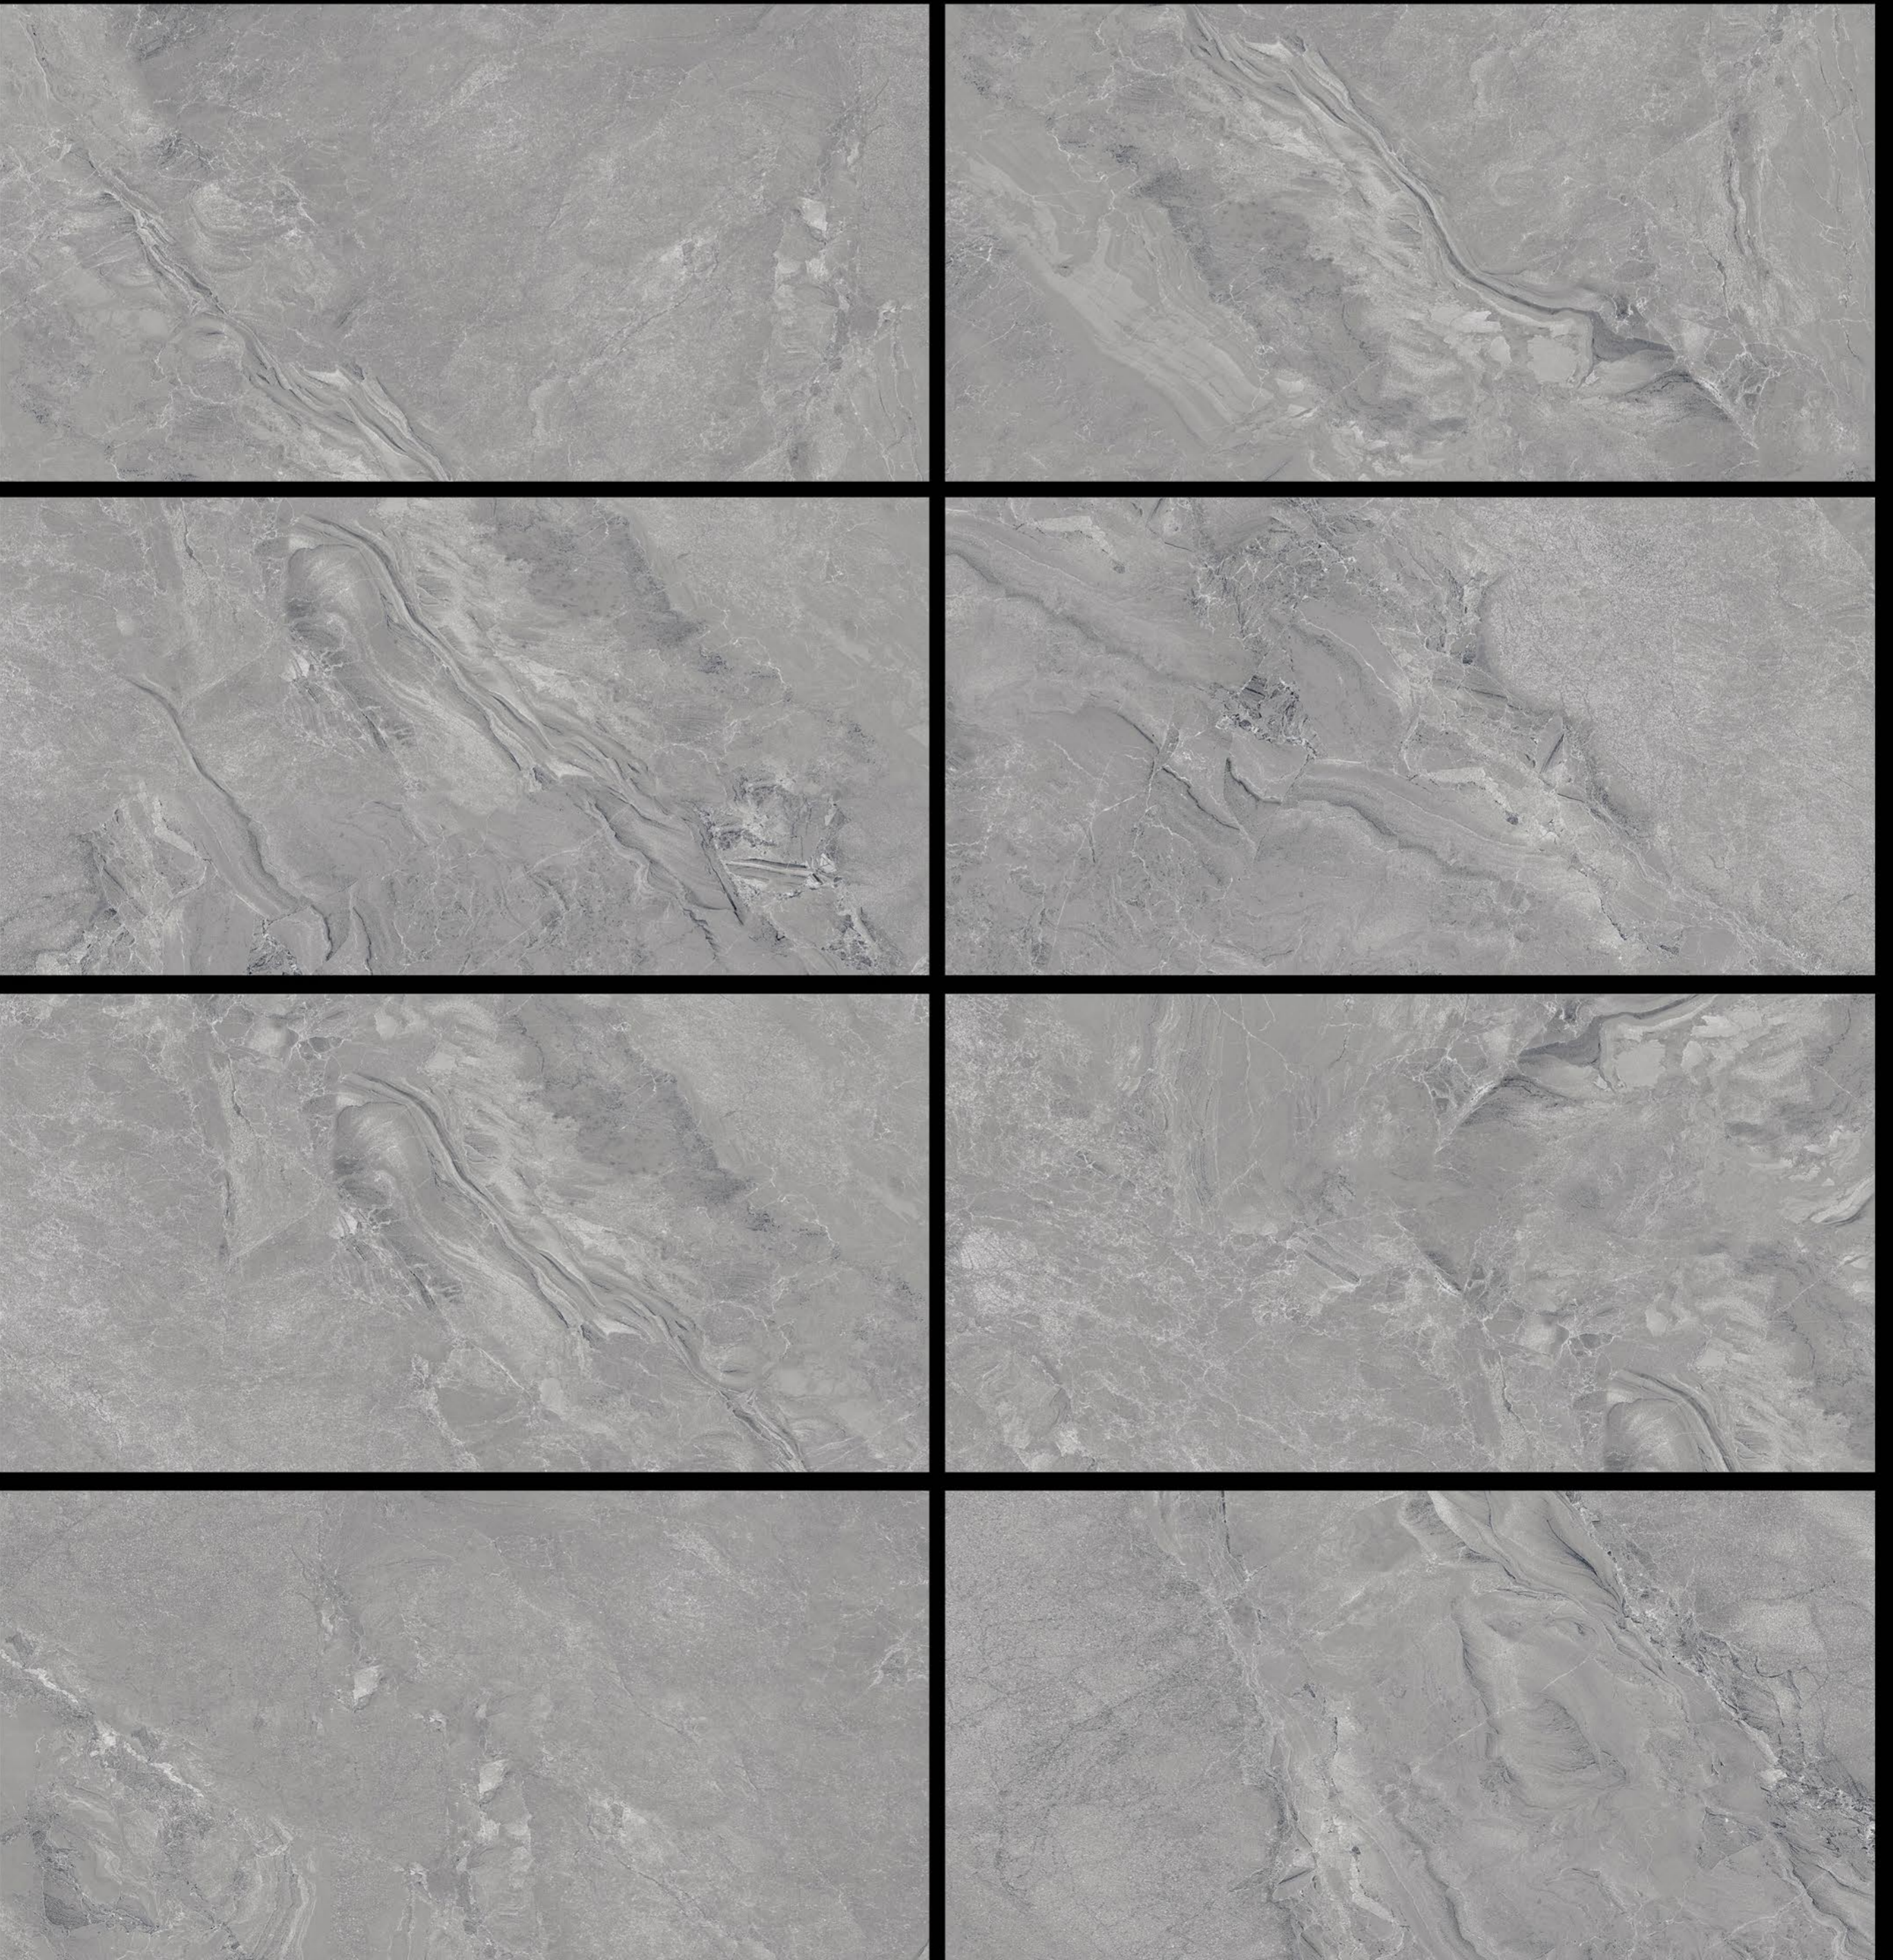

Eco Friendly

Digital Printing +

High Reflection Glaze

Abrasion Resistance

Imported Super Glaze

Digital Glazed Vitrified Tiles