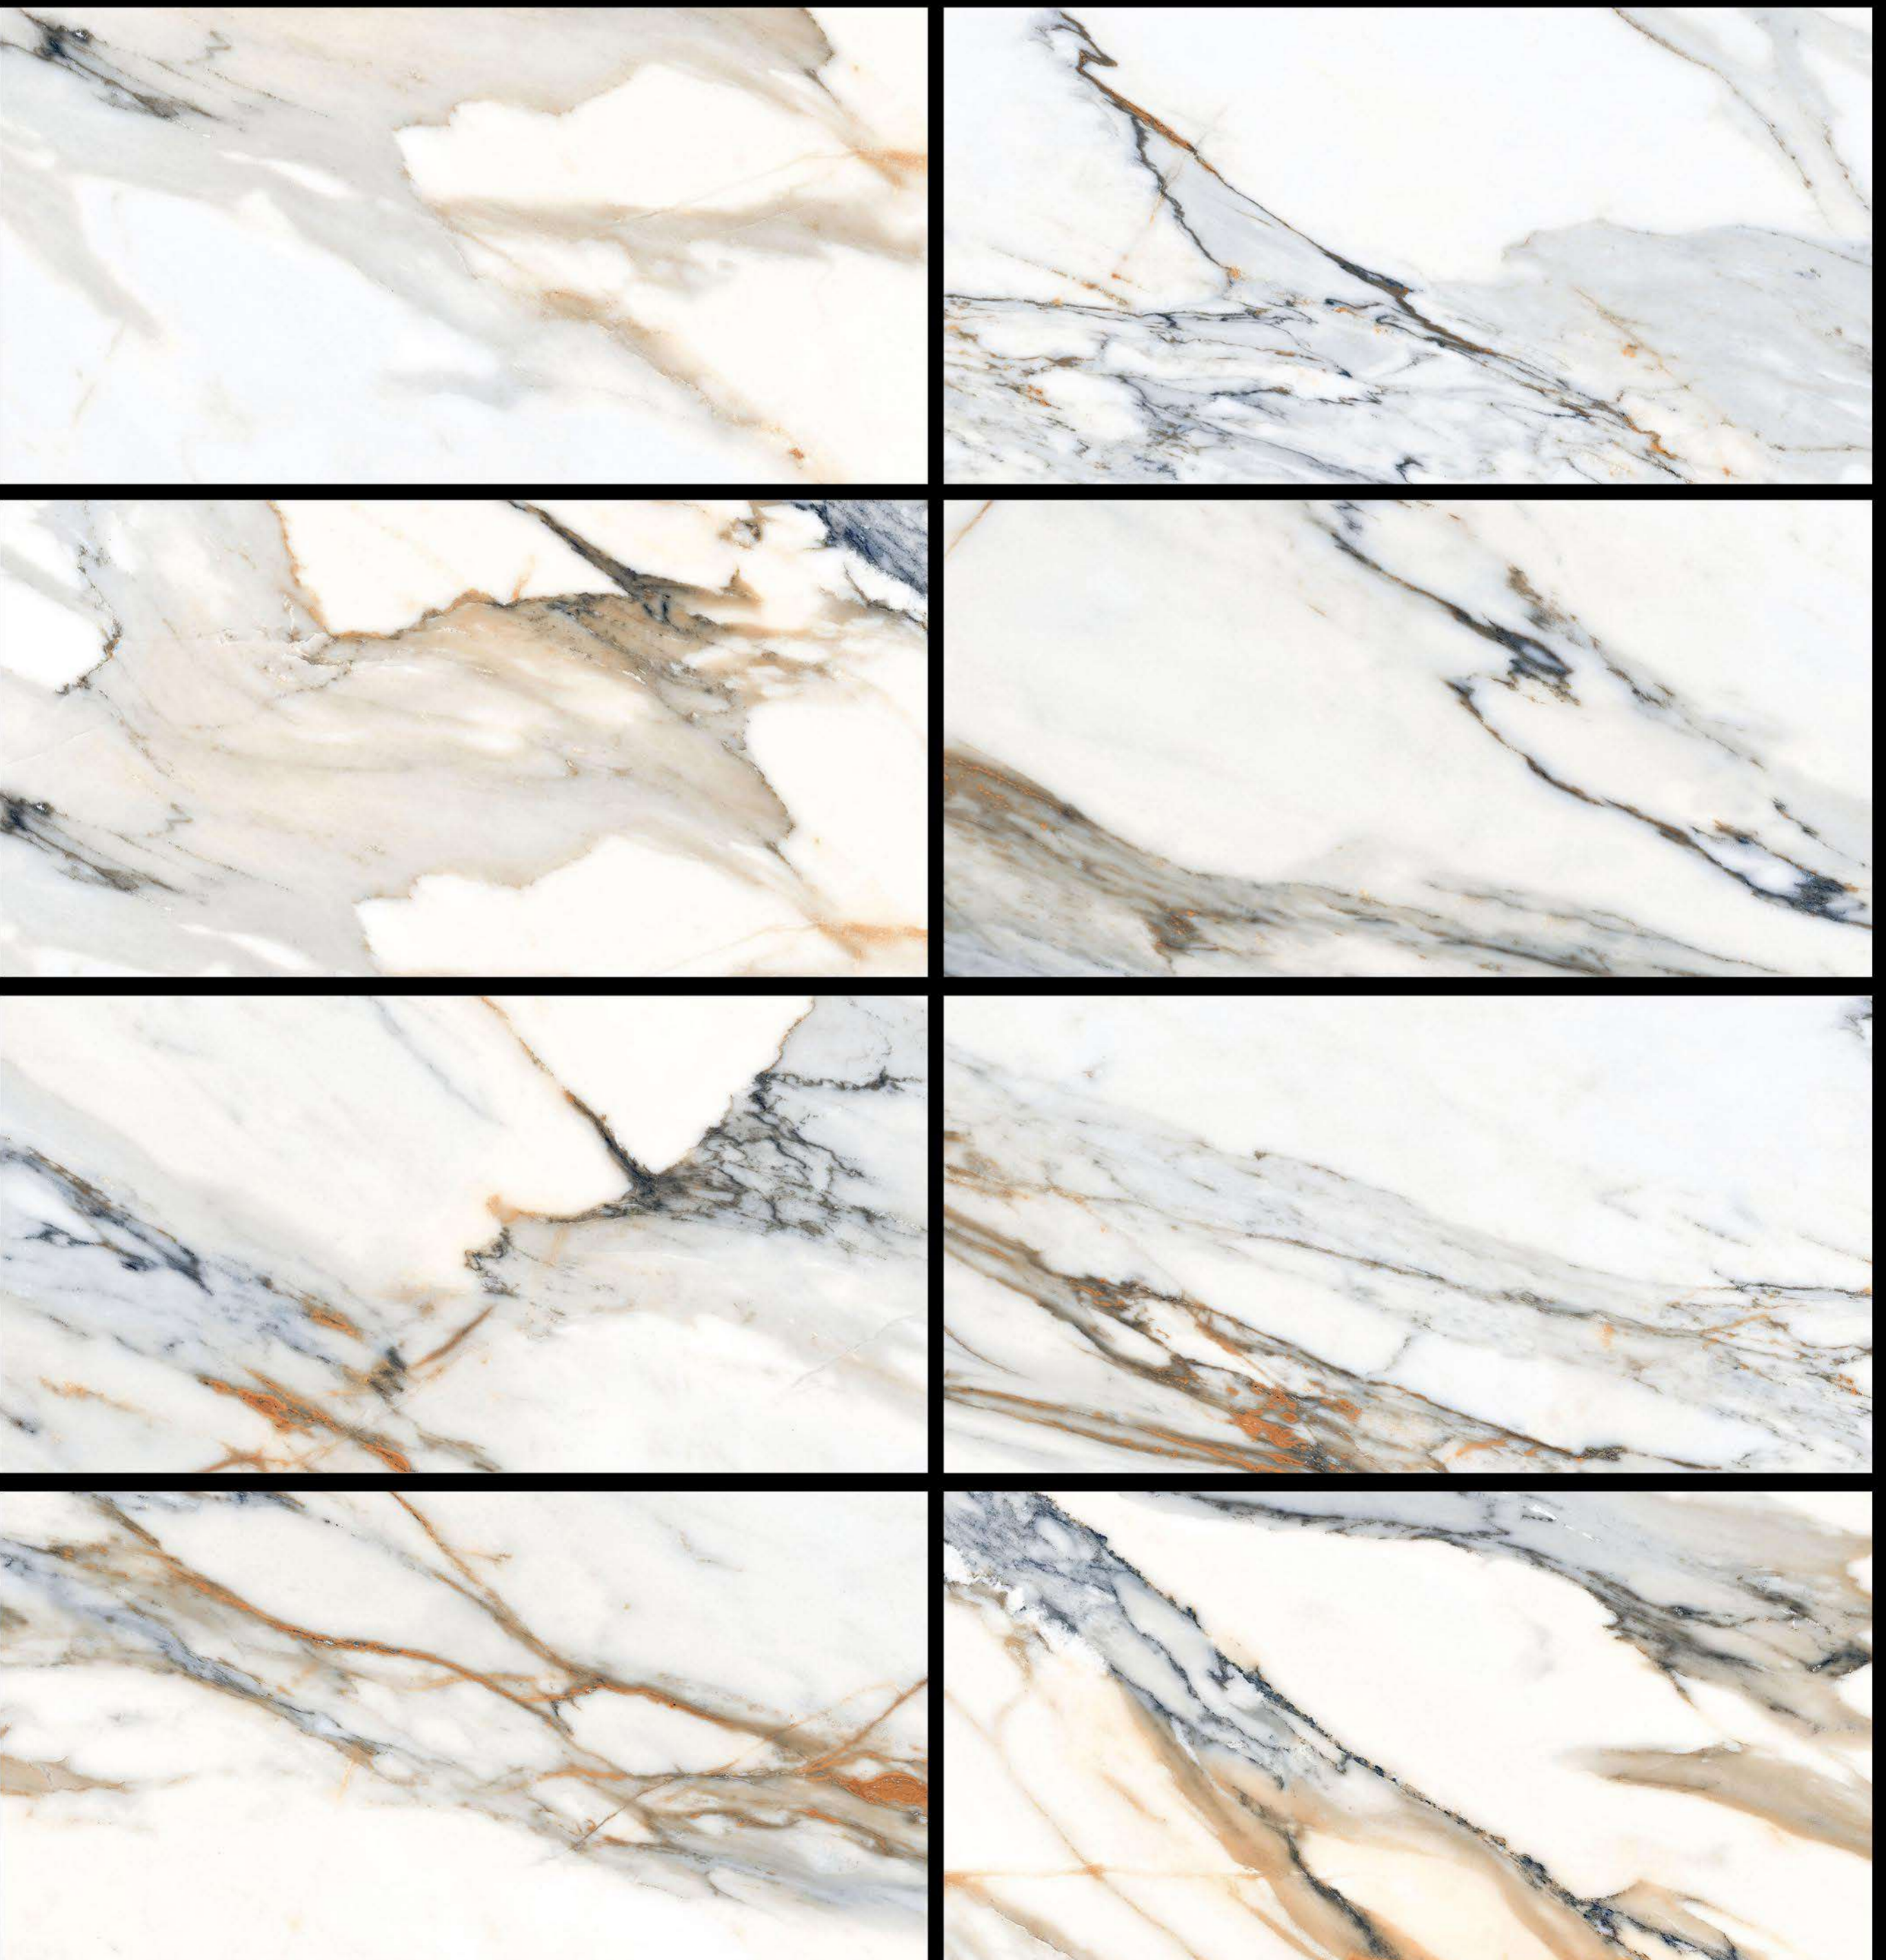

■ QUARTZITE BRONZE

■ 300X600 mm