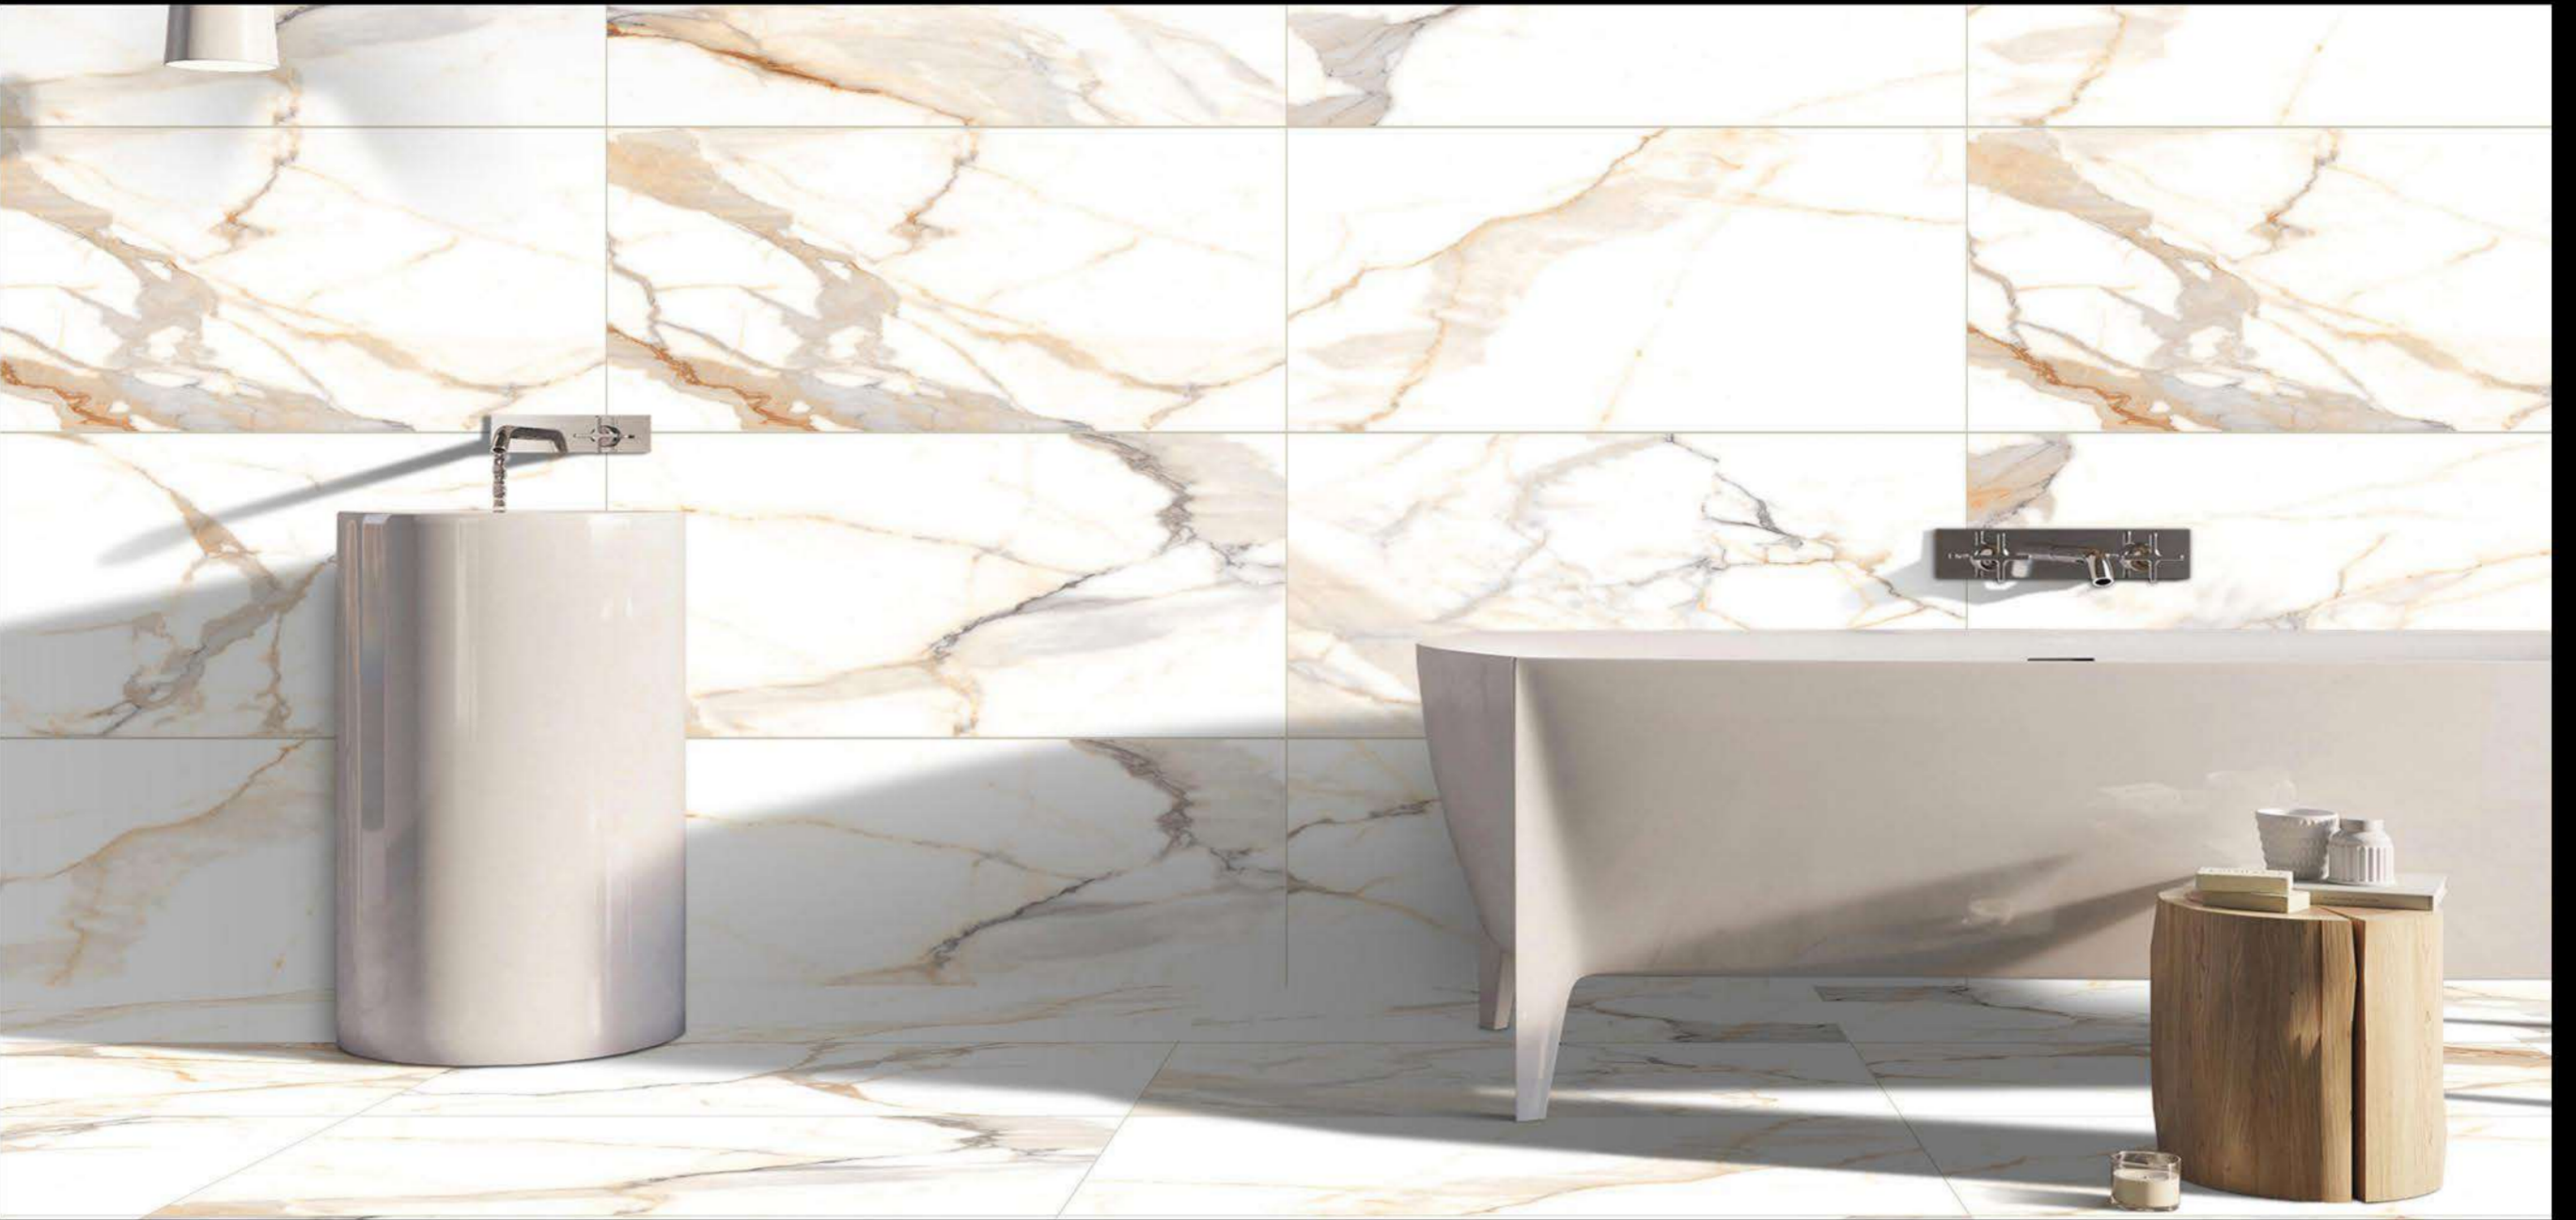

■ VORIO BORGHINI

■ 300X600 mm

 Eco Friendly

 Digital Printing +

 High Reflection Glaze

 Abrasion Resistance

 Imported Super Glaze

Digital Glazed Vitrified Tiles