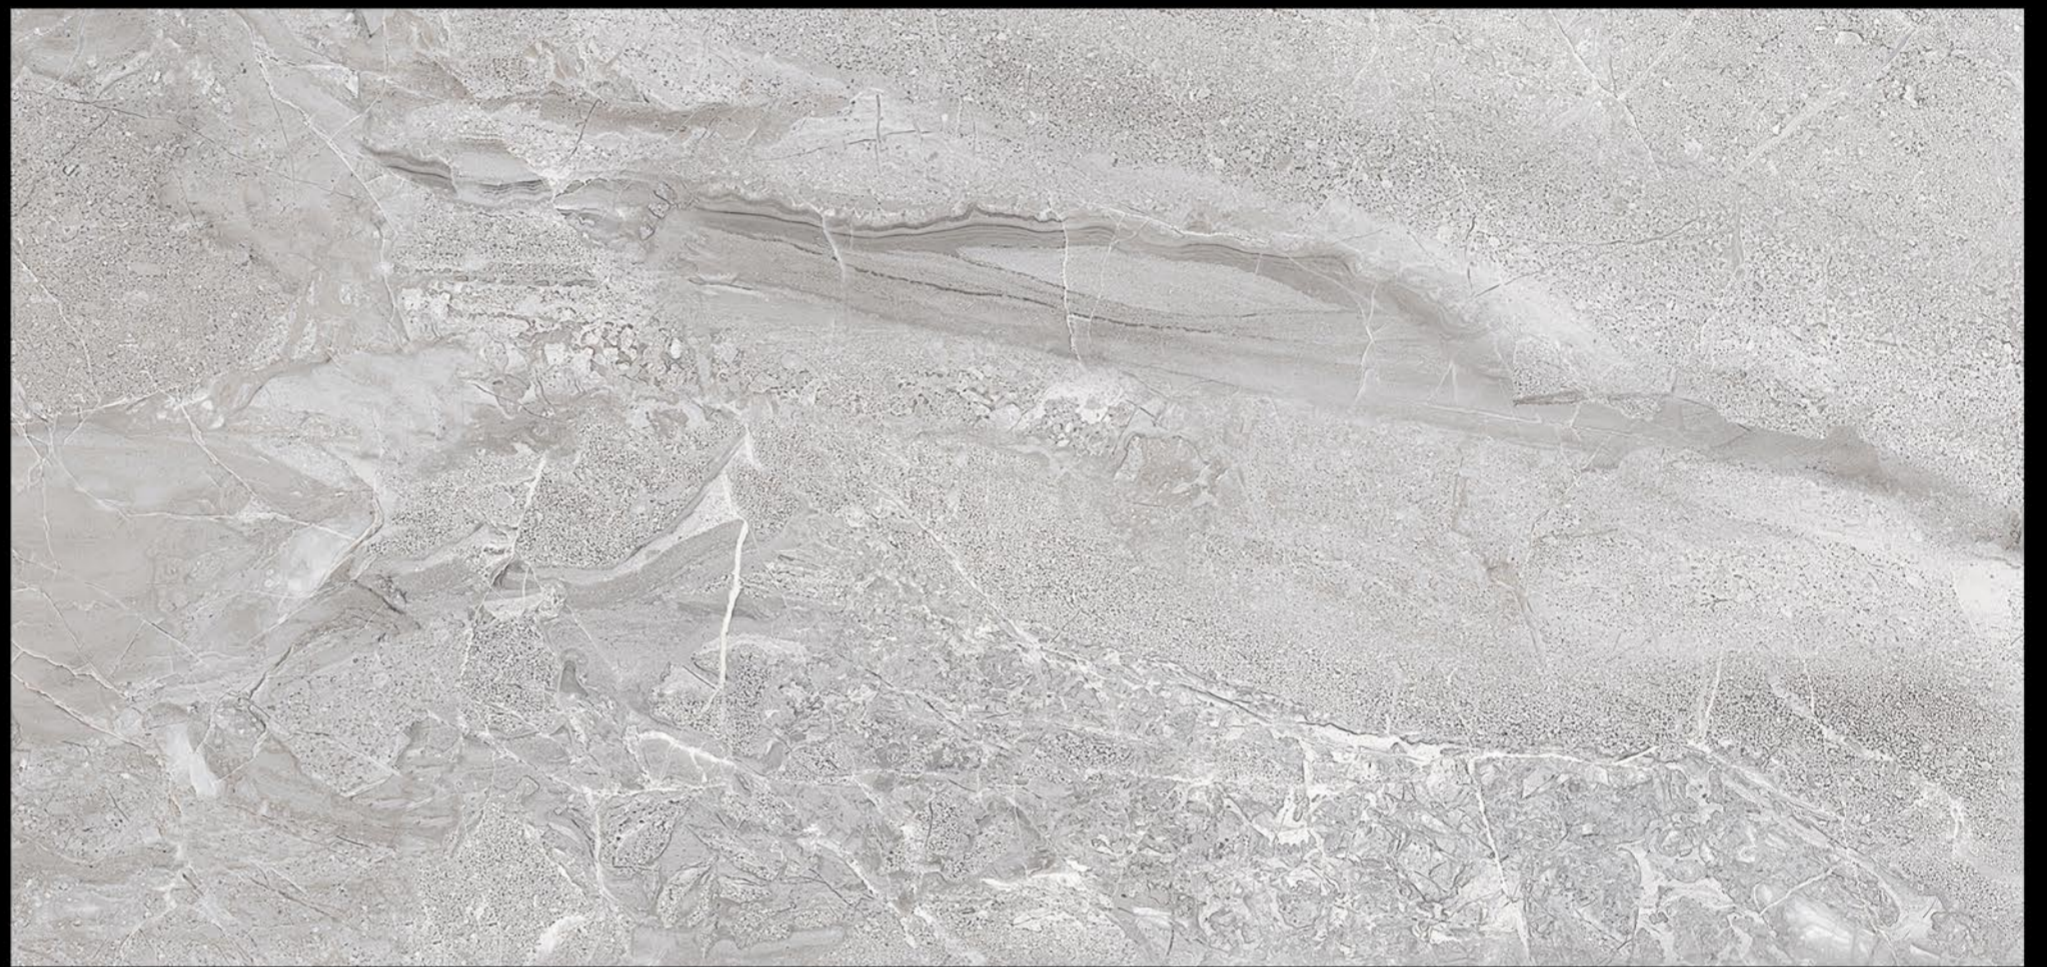

 High Reflection Glaze

 Abrasion Resistance

 Imported Super Glaze

Digital Glazed Vitrified Tiles

■ ETERNITY BLANCO

■ ETERNITY GREY

■ ETERNITY IVORY

■ ETERNITY BEIGE