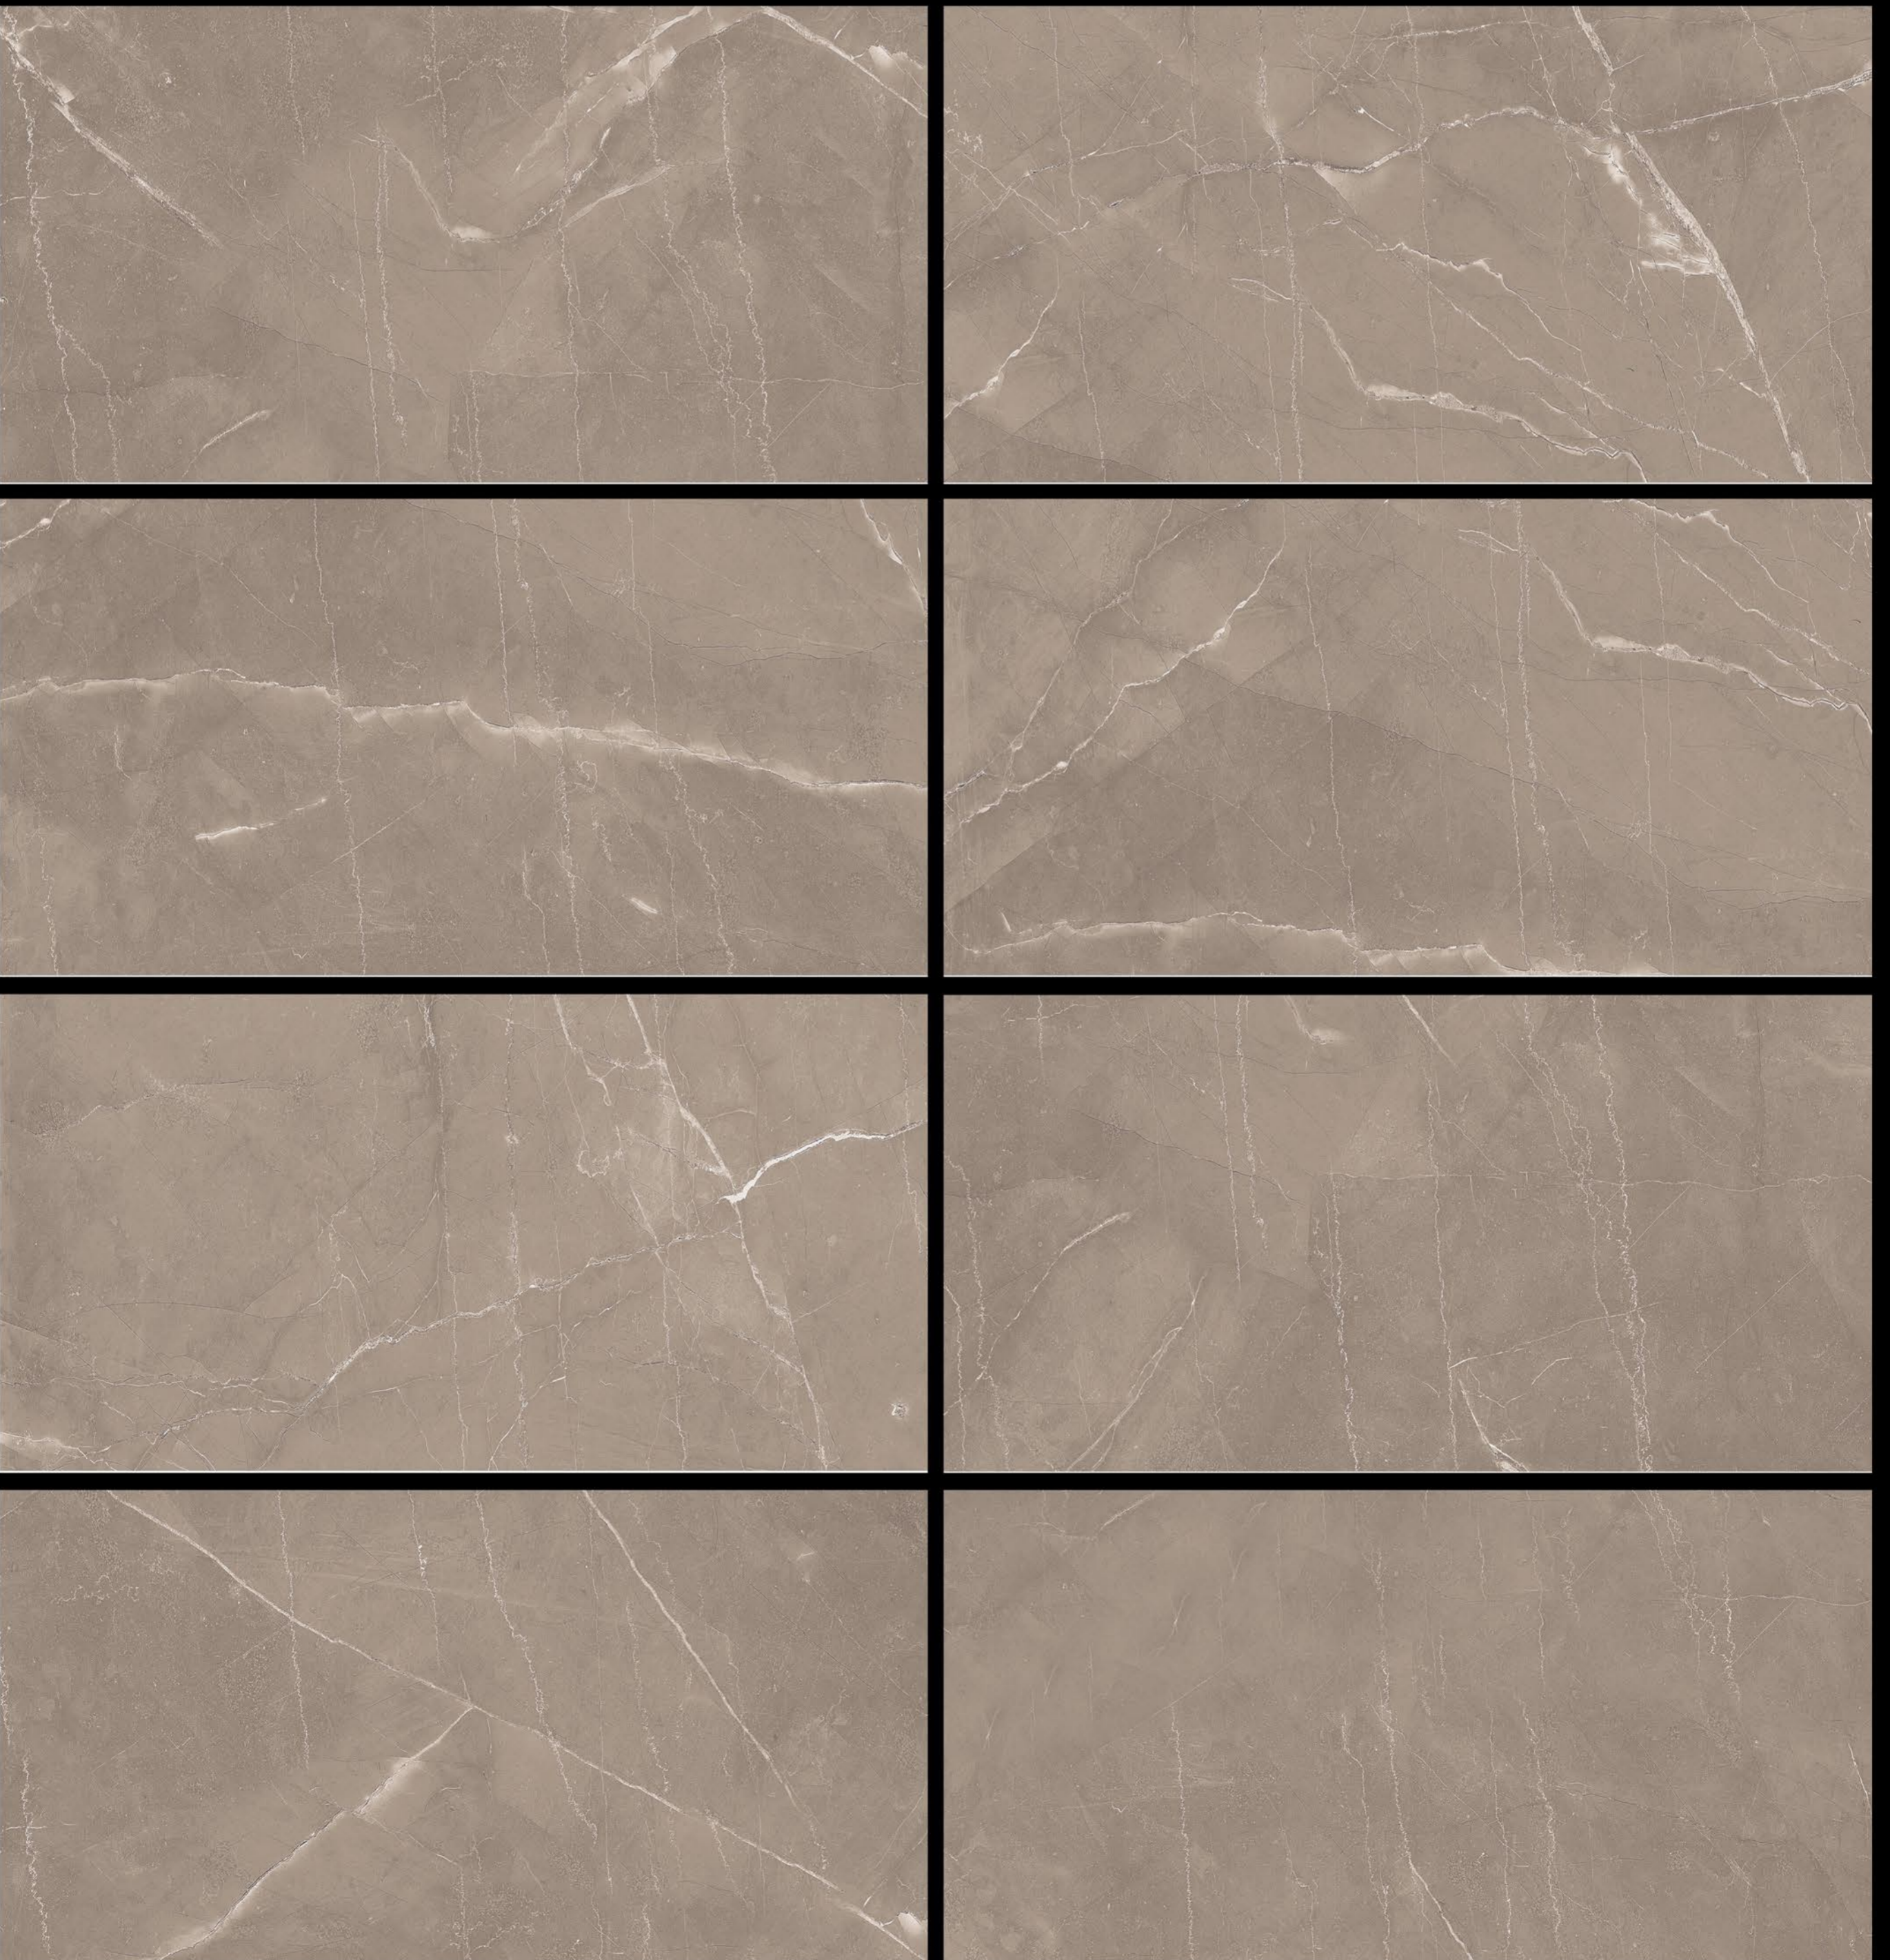

Eco Friendly

Digital Printing +

High Reflection Glaze

Abrasion Resistance

Imported Super Glaze

Digital Glazed Vitrified Tiles