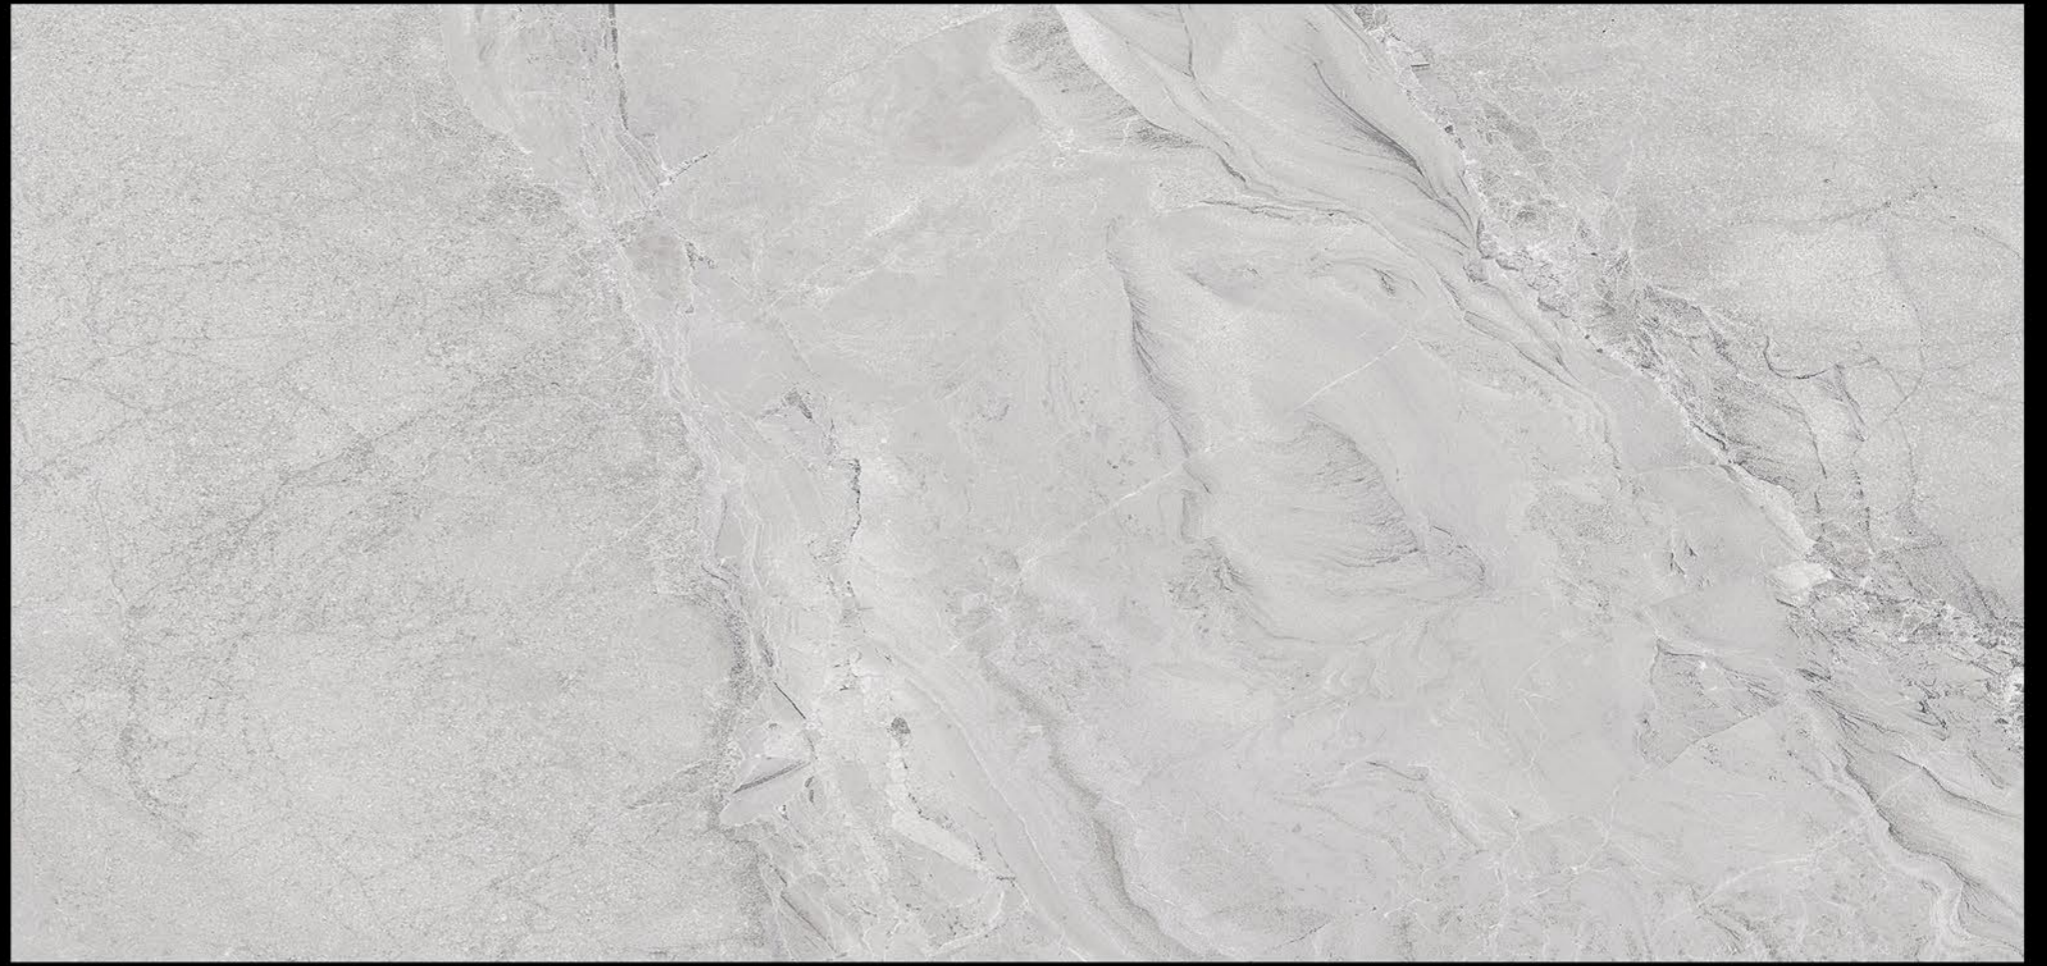

(COLORS)

8

■ FLORENCE WHITE