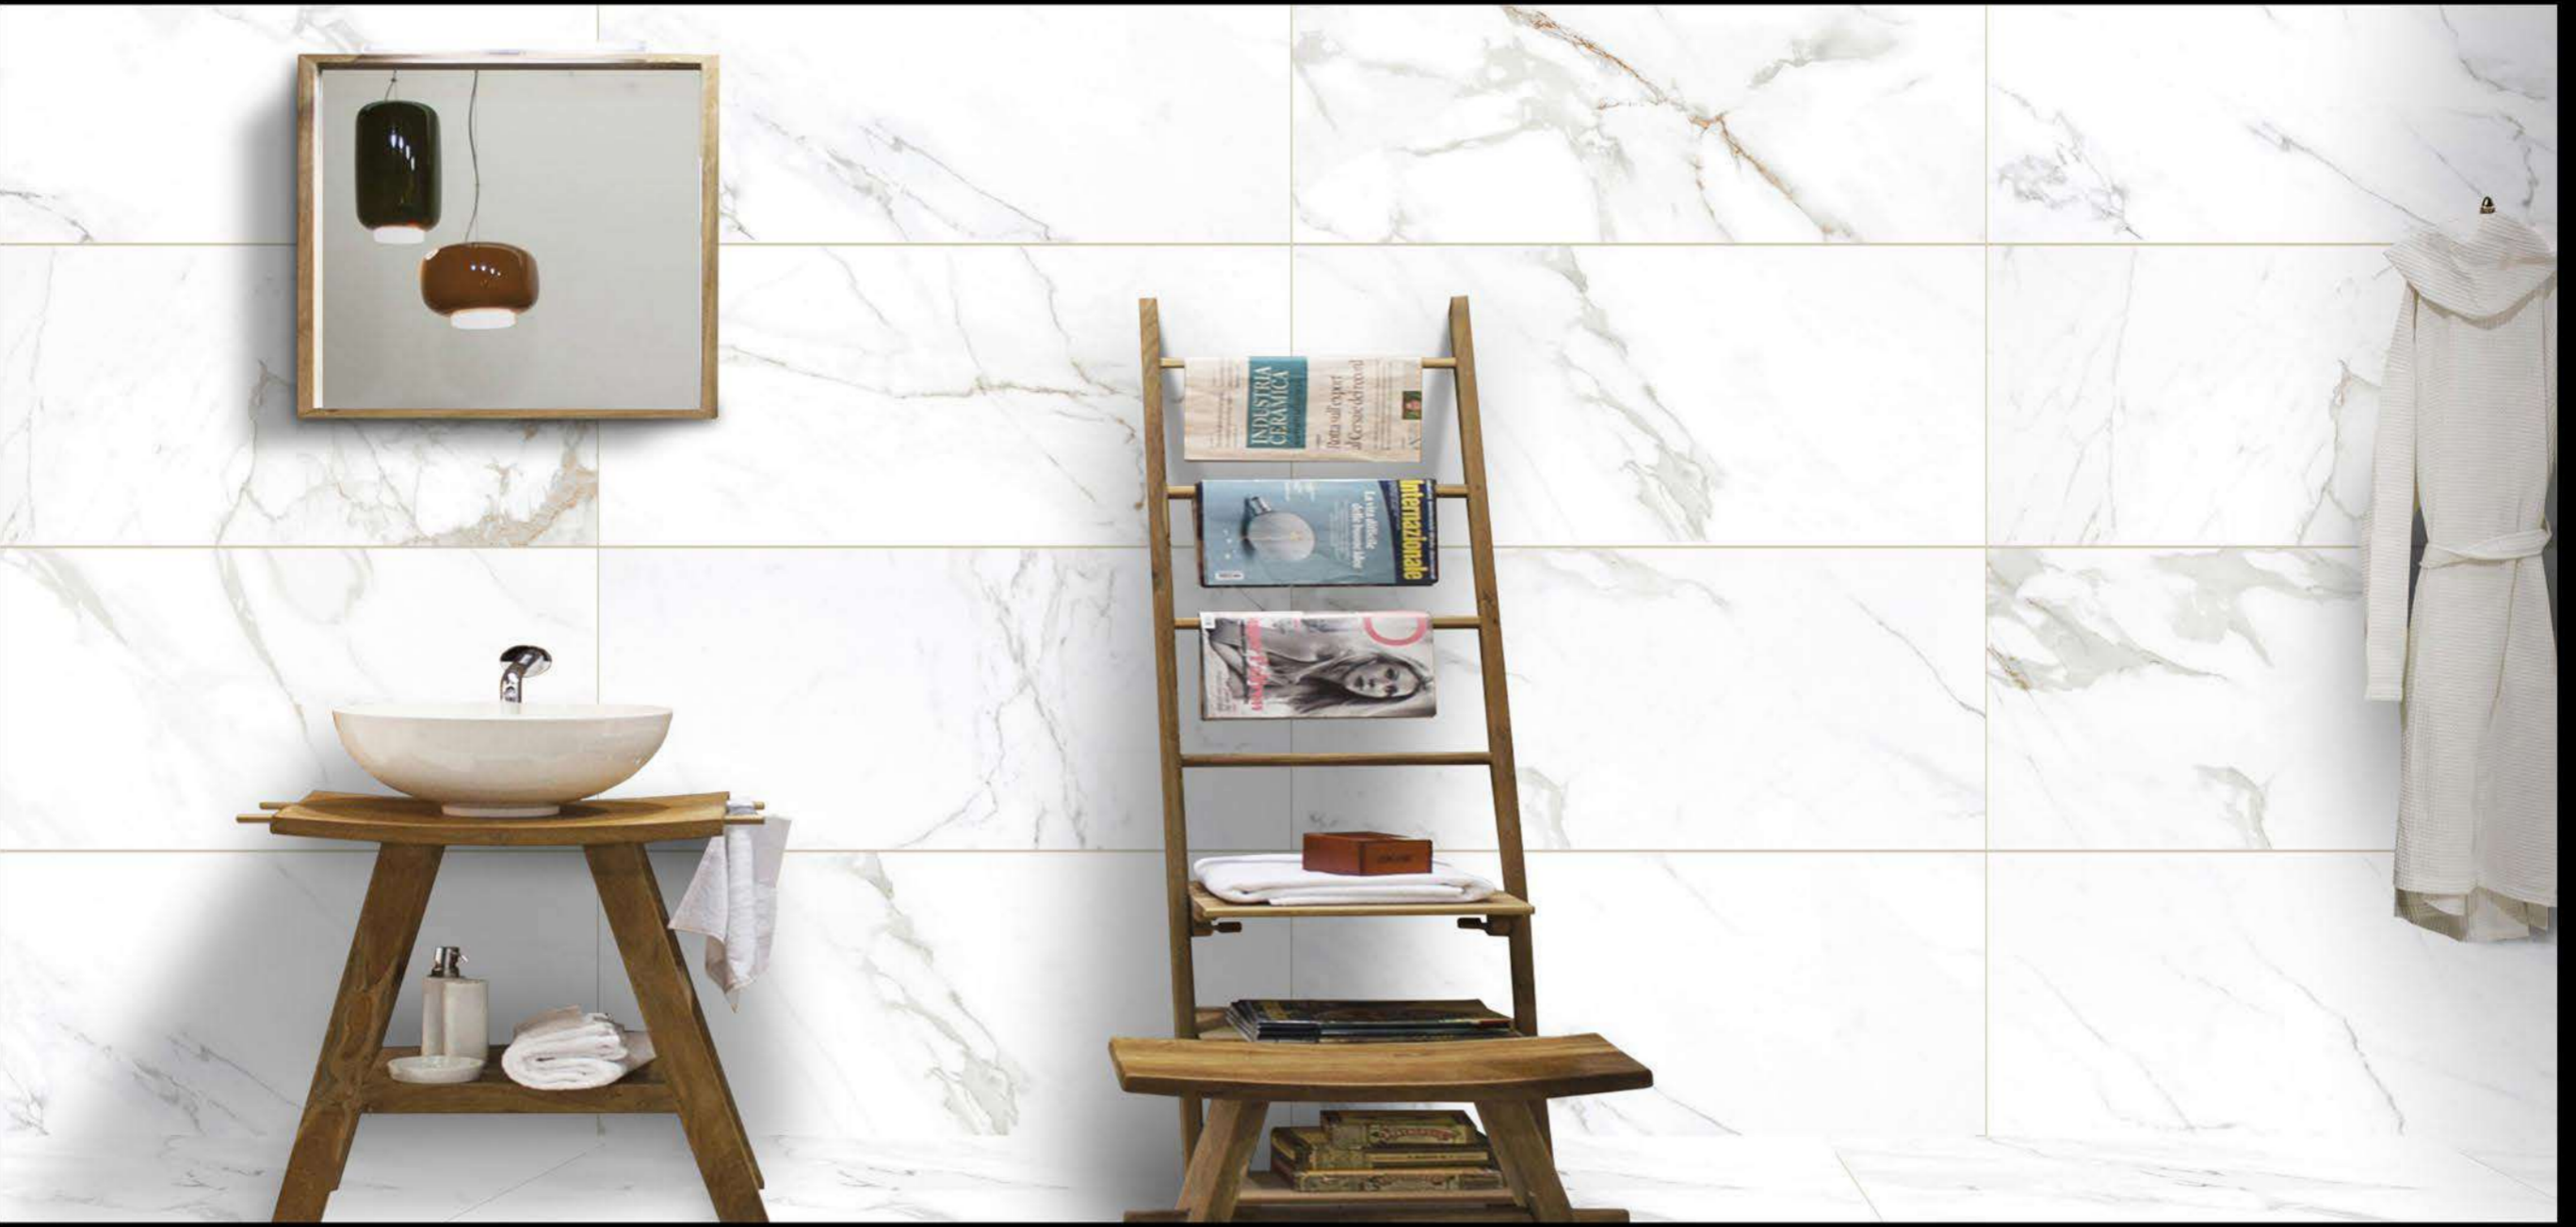

 Abrasion Resistance

 Imported Super Glaze

Digital Glazed Vitrified Tiles

 Polished

 random aleatorio |  wall / floor tiles pavimenti / rivestimenti |  use 3mm space usare lo spazio 3mm

 HIMALAYA CARRARA

 300X600 mm