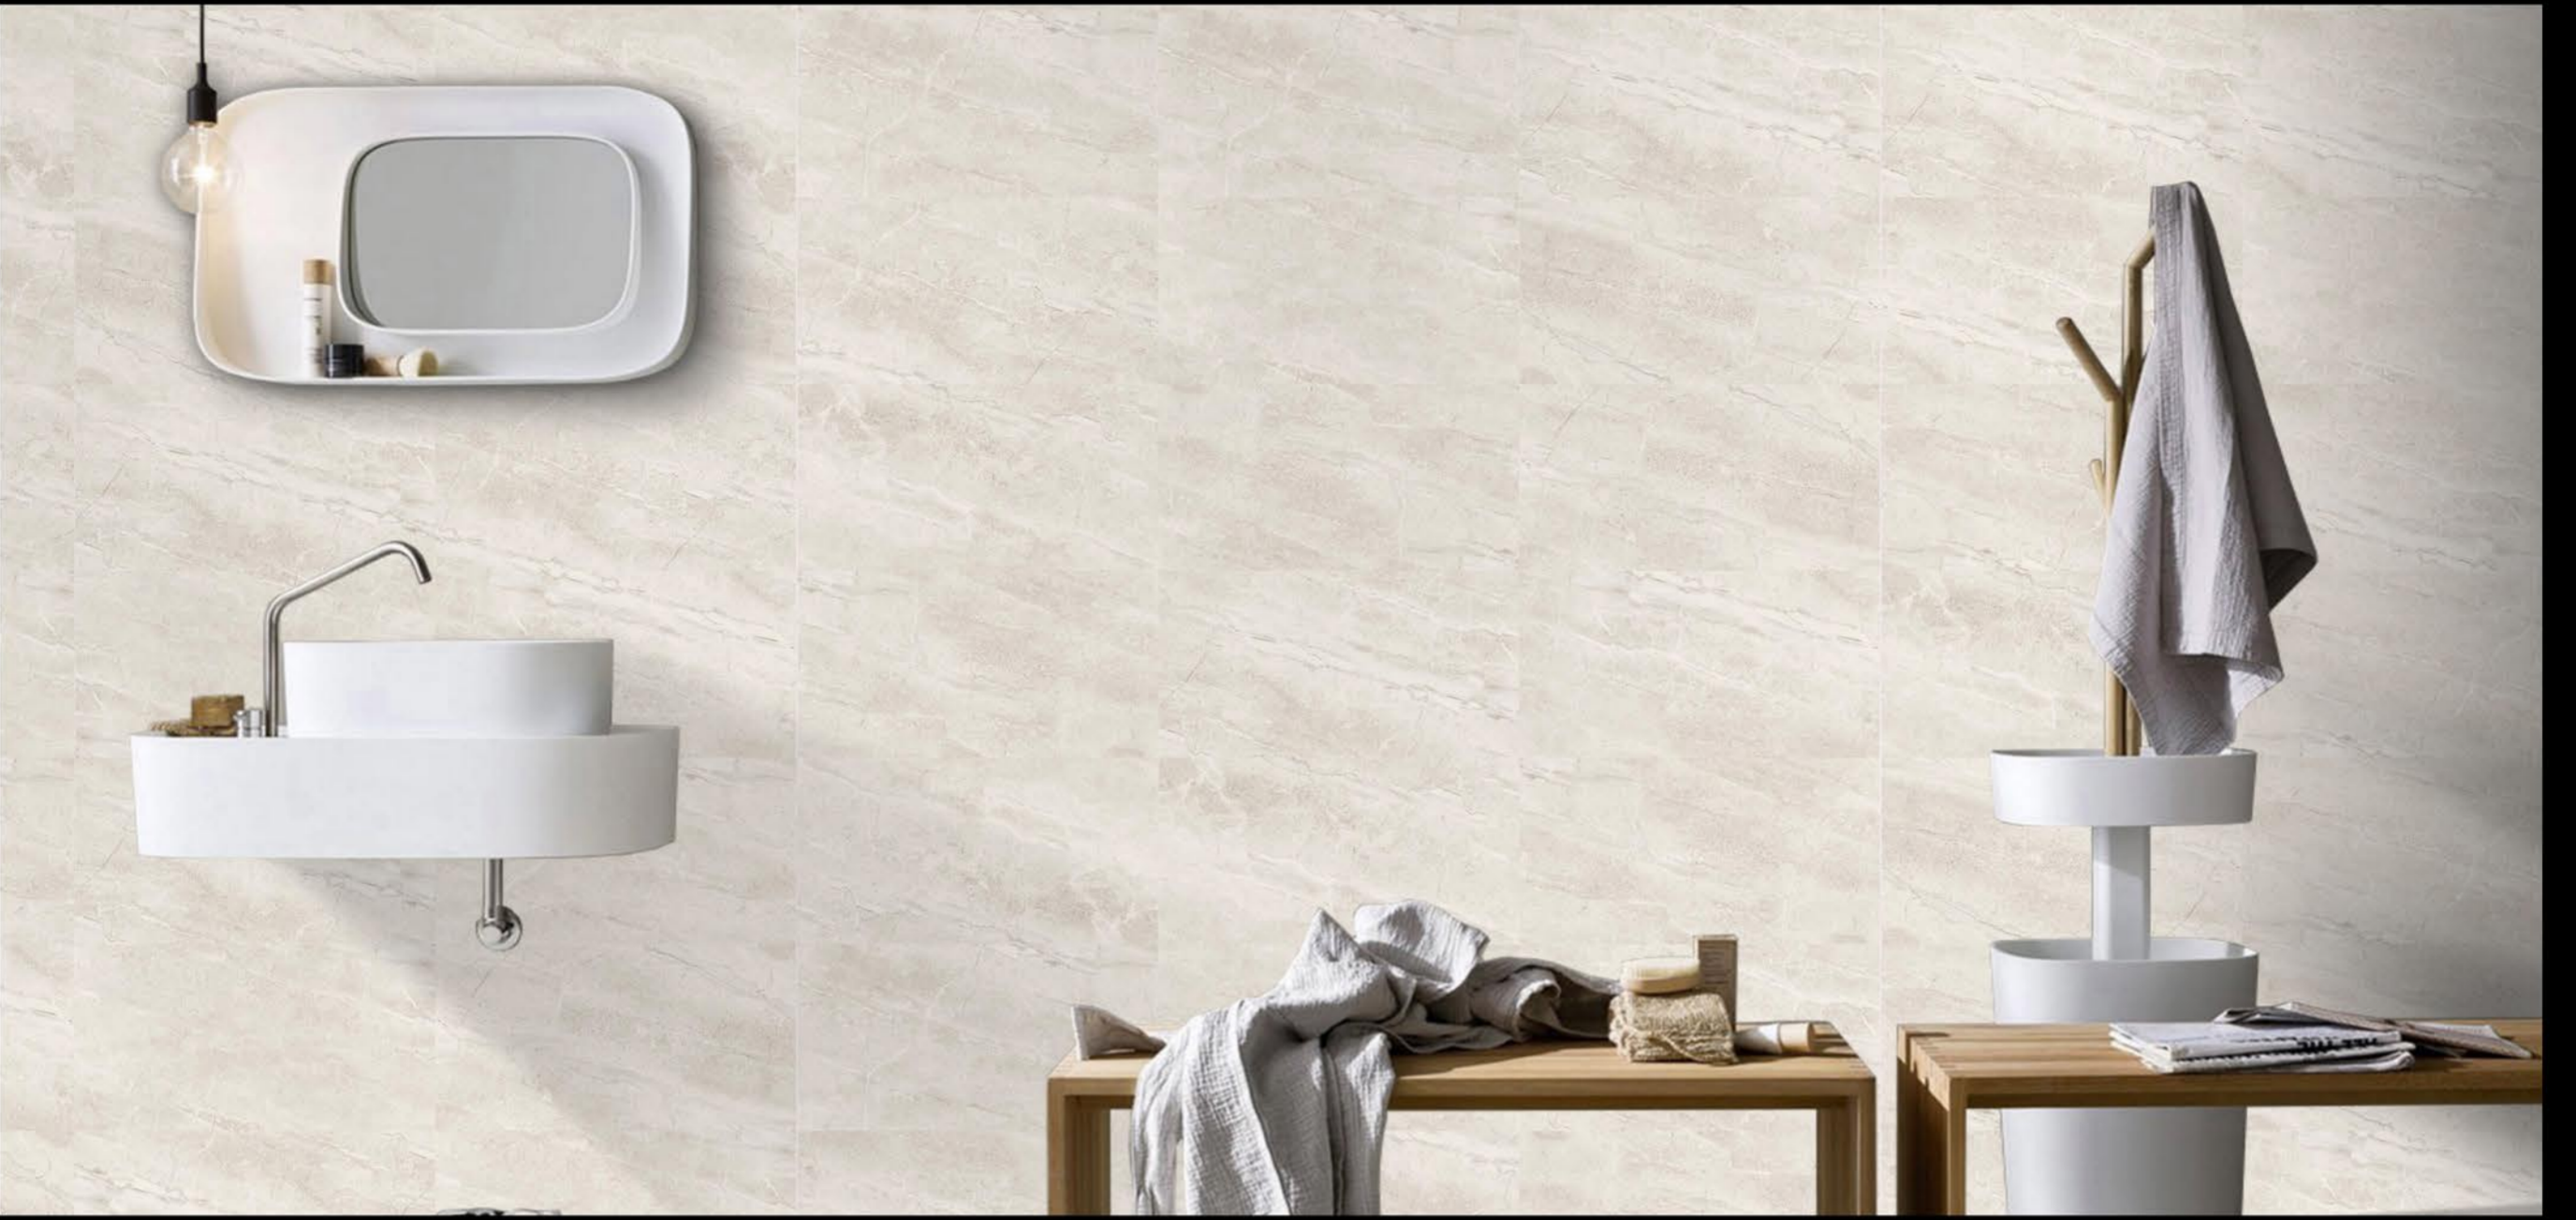

random aleatorio | wall / floor tiles pavimenti / rivestimenti | use 3mm space usare lo spazio 3mm

BERLINI GREY

300X600 mm