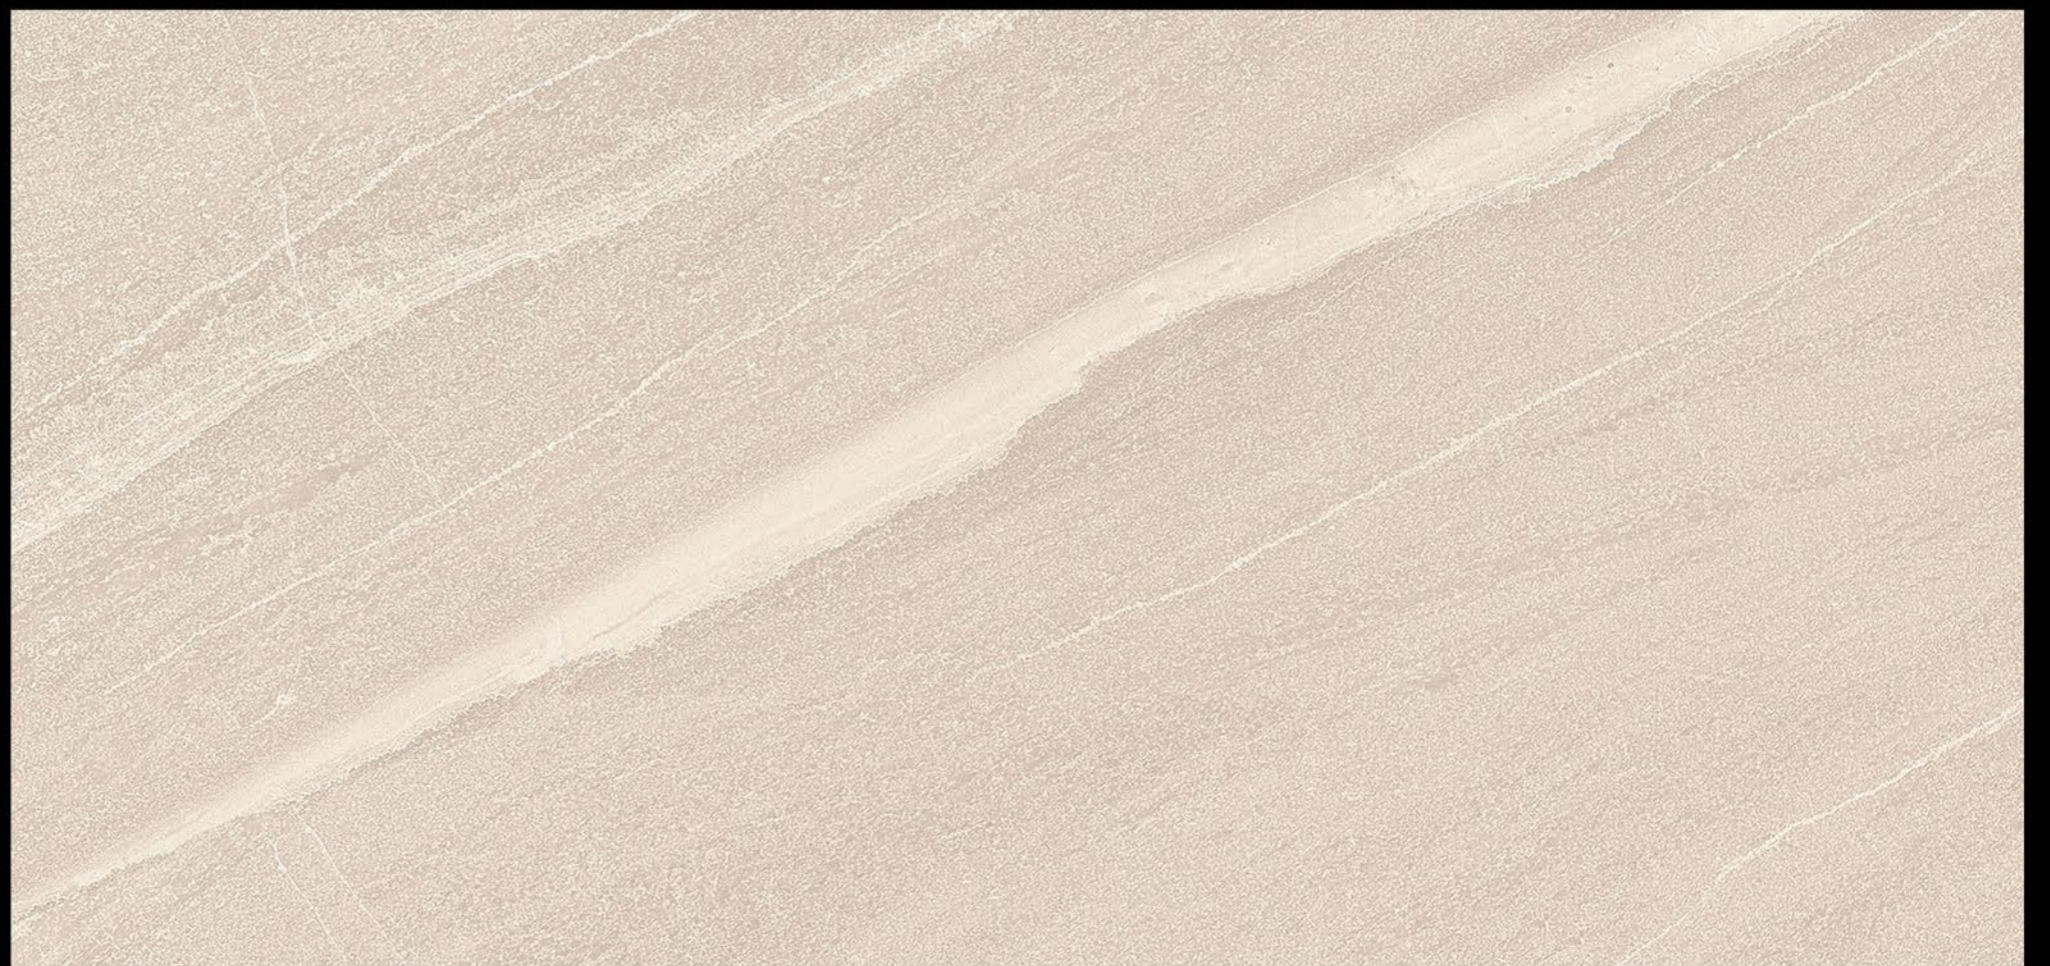

■ ROYAL SAND BROWN

THICKNESS
9MM

FINISH
POLISHED

SIZE
300x600MM
(12"x24")