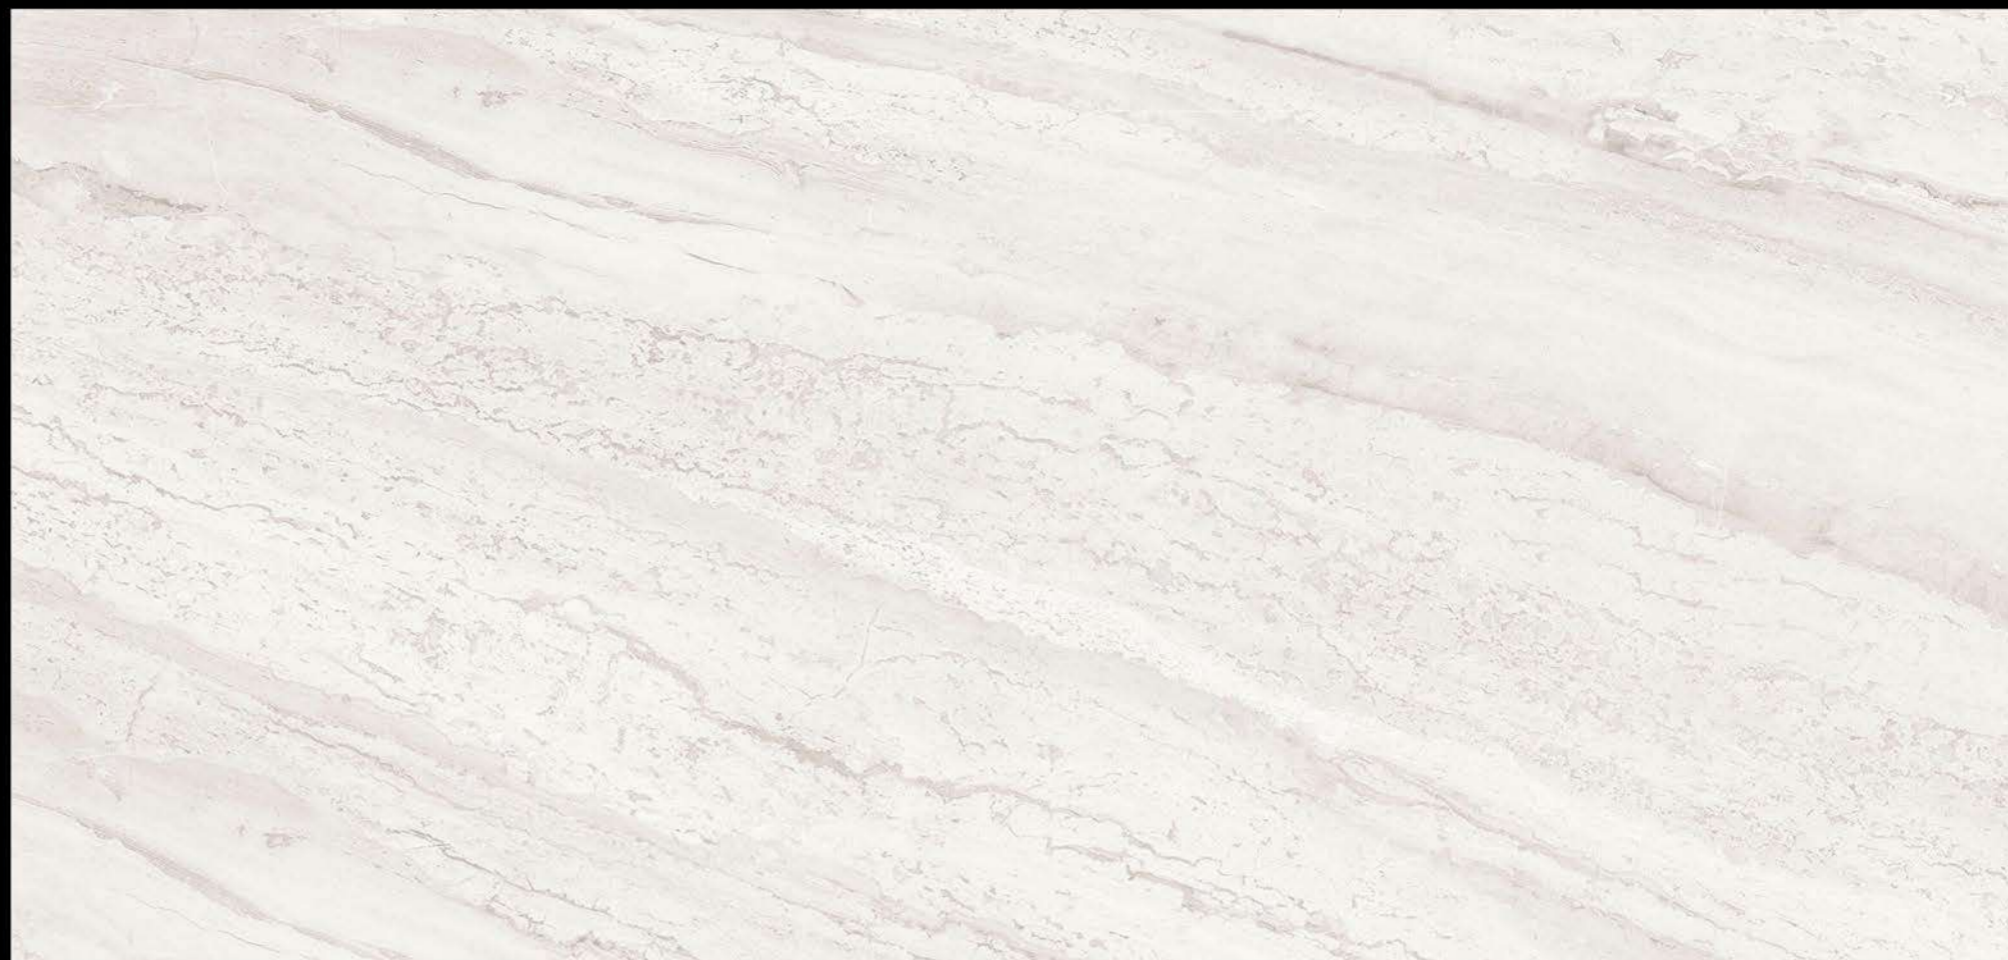

Digital Glazed Vitrified Tiles

■ GRAVITY WHITE

■ GRAVITY OLIVE

■ GRAVITY BEIGE

■ GRAVITY BROWN

**THICKNESS**  
9MM

**FINISH**  
POLISHED

**SIZE**  
300x600MM  
(12"x24")