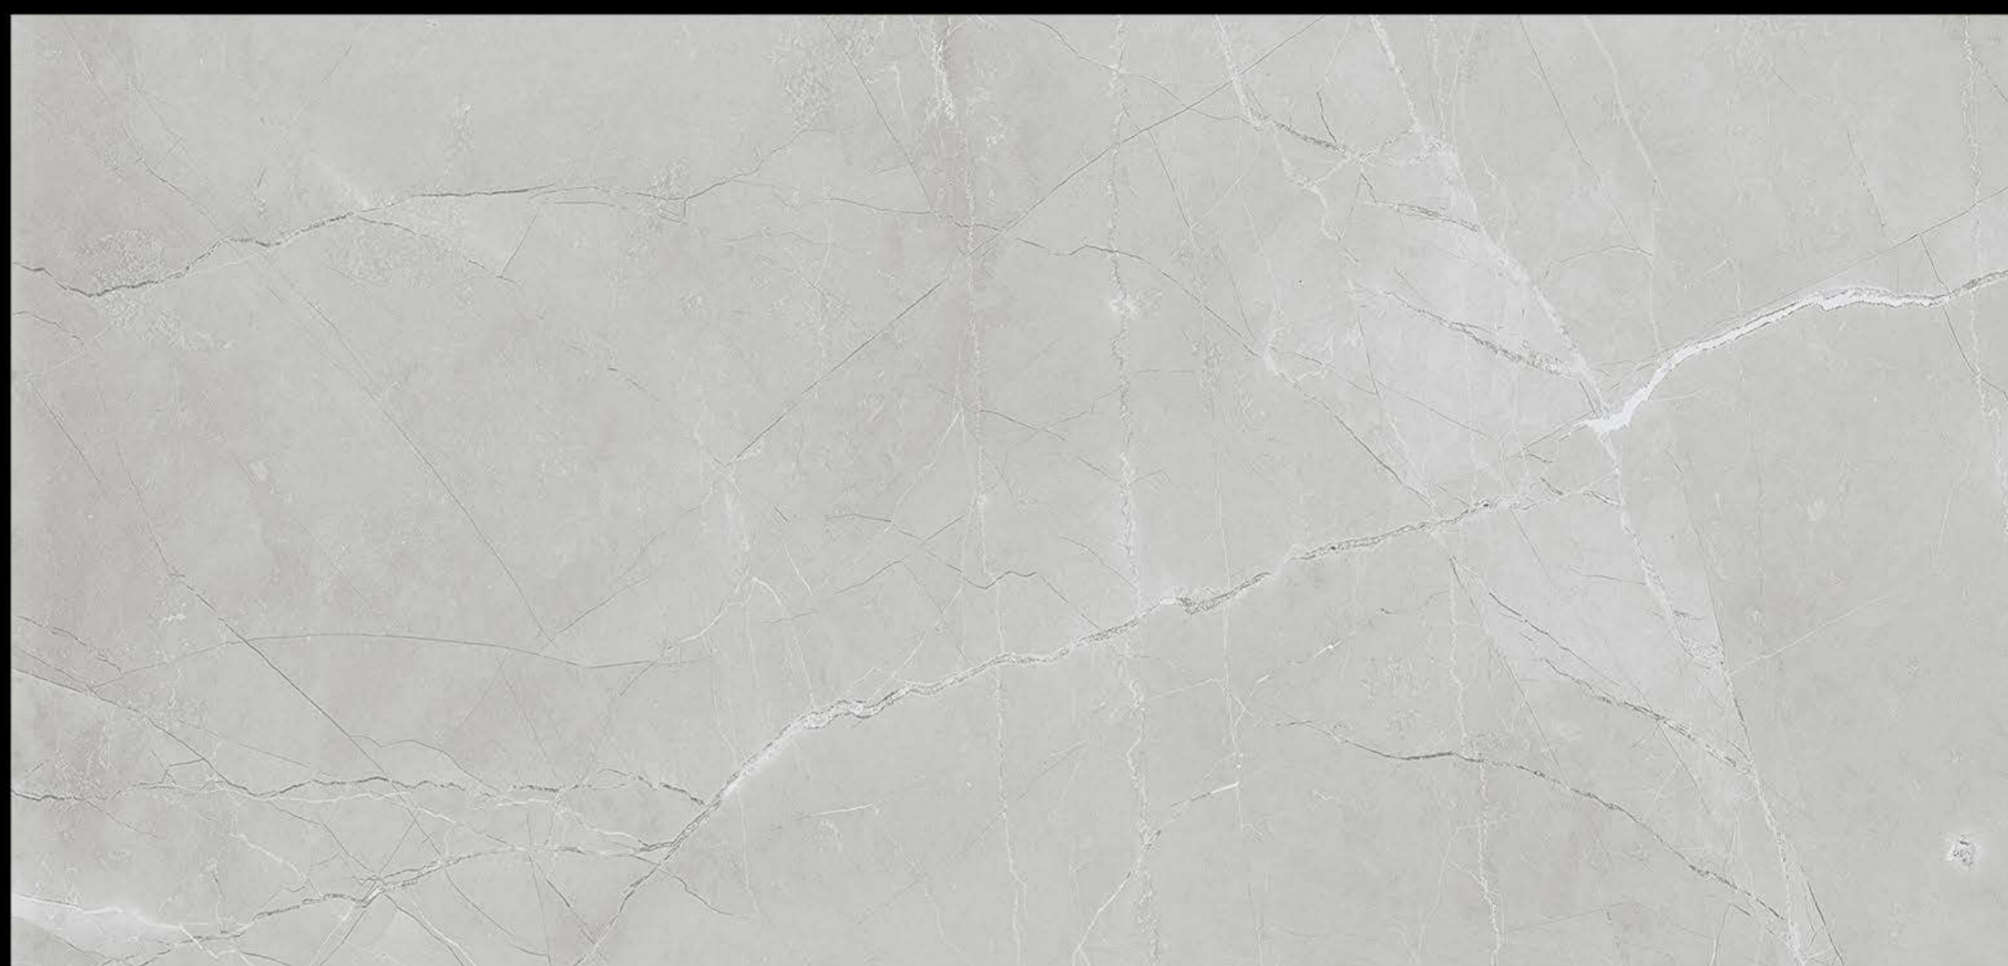

■ NIVA OLIVE