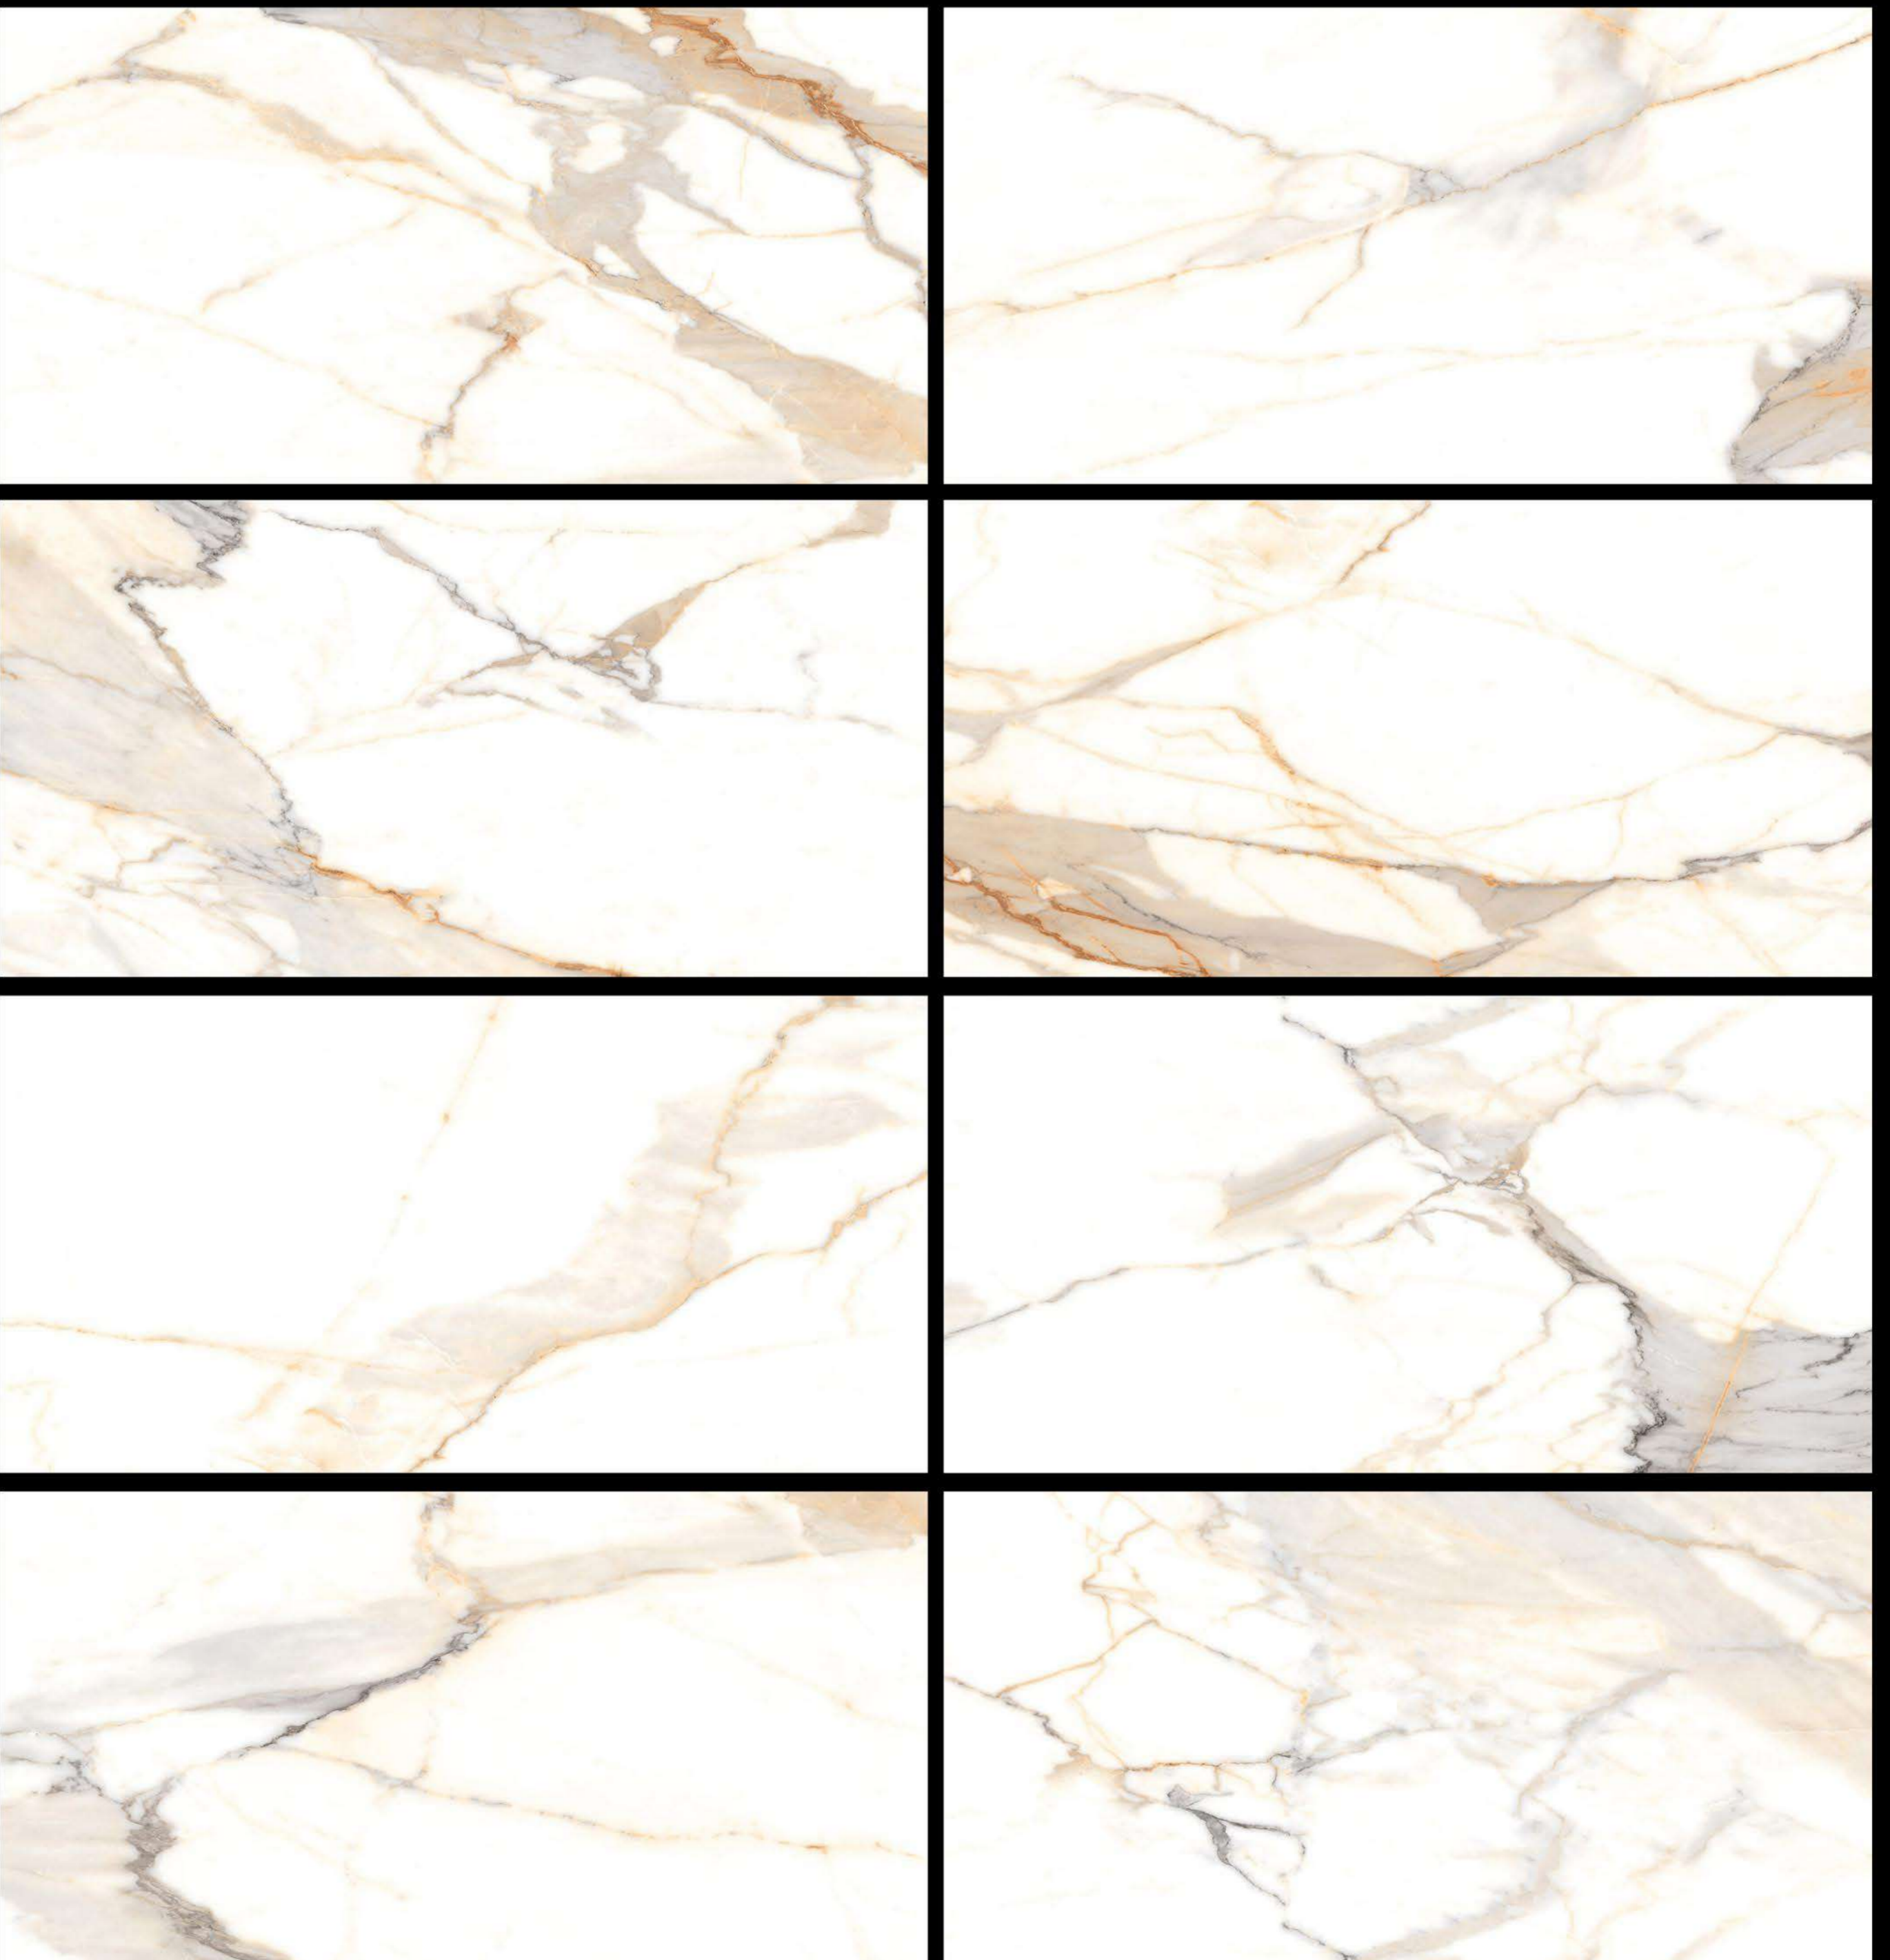

■ VORIO BORGHINI

■ 300X600 mm

 Eco Friendly

 Digital Printing +

 High Reflection Glaze

 Abrasion Resistance

 Imported Super Glaze

Digital Glazed Vitrified Tiles