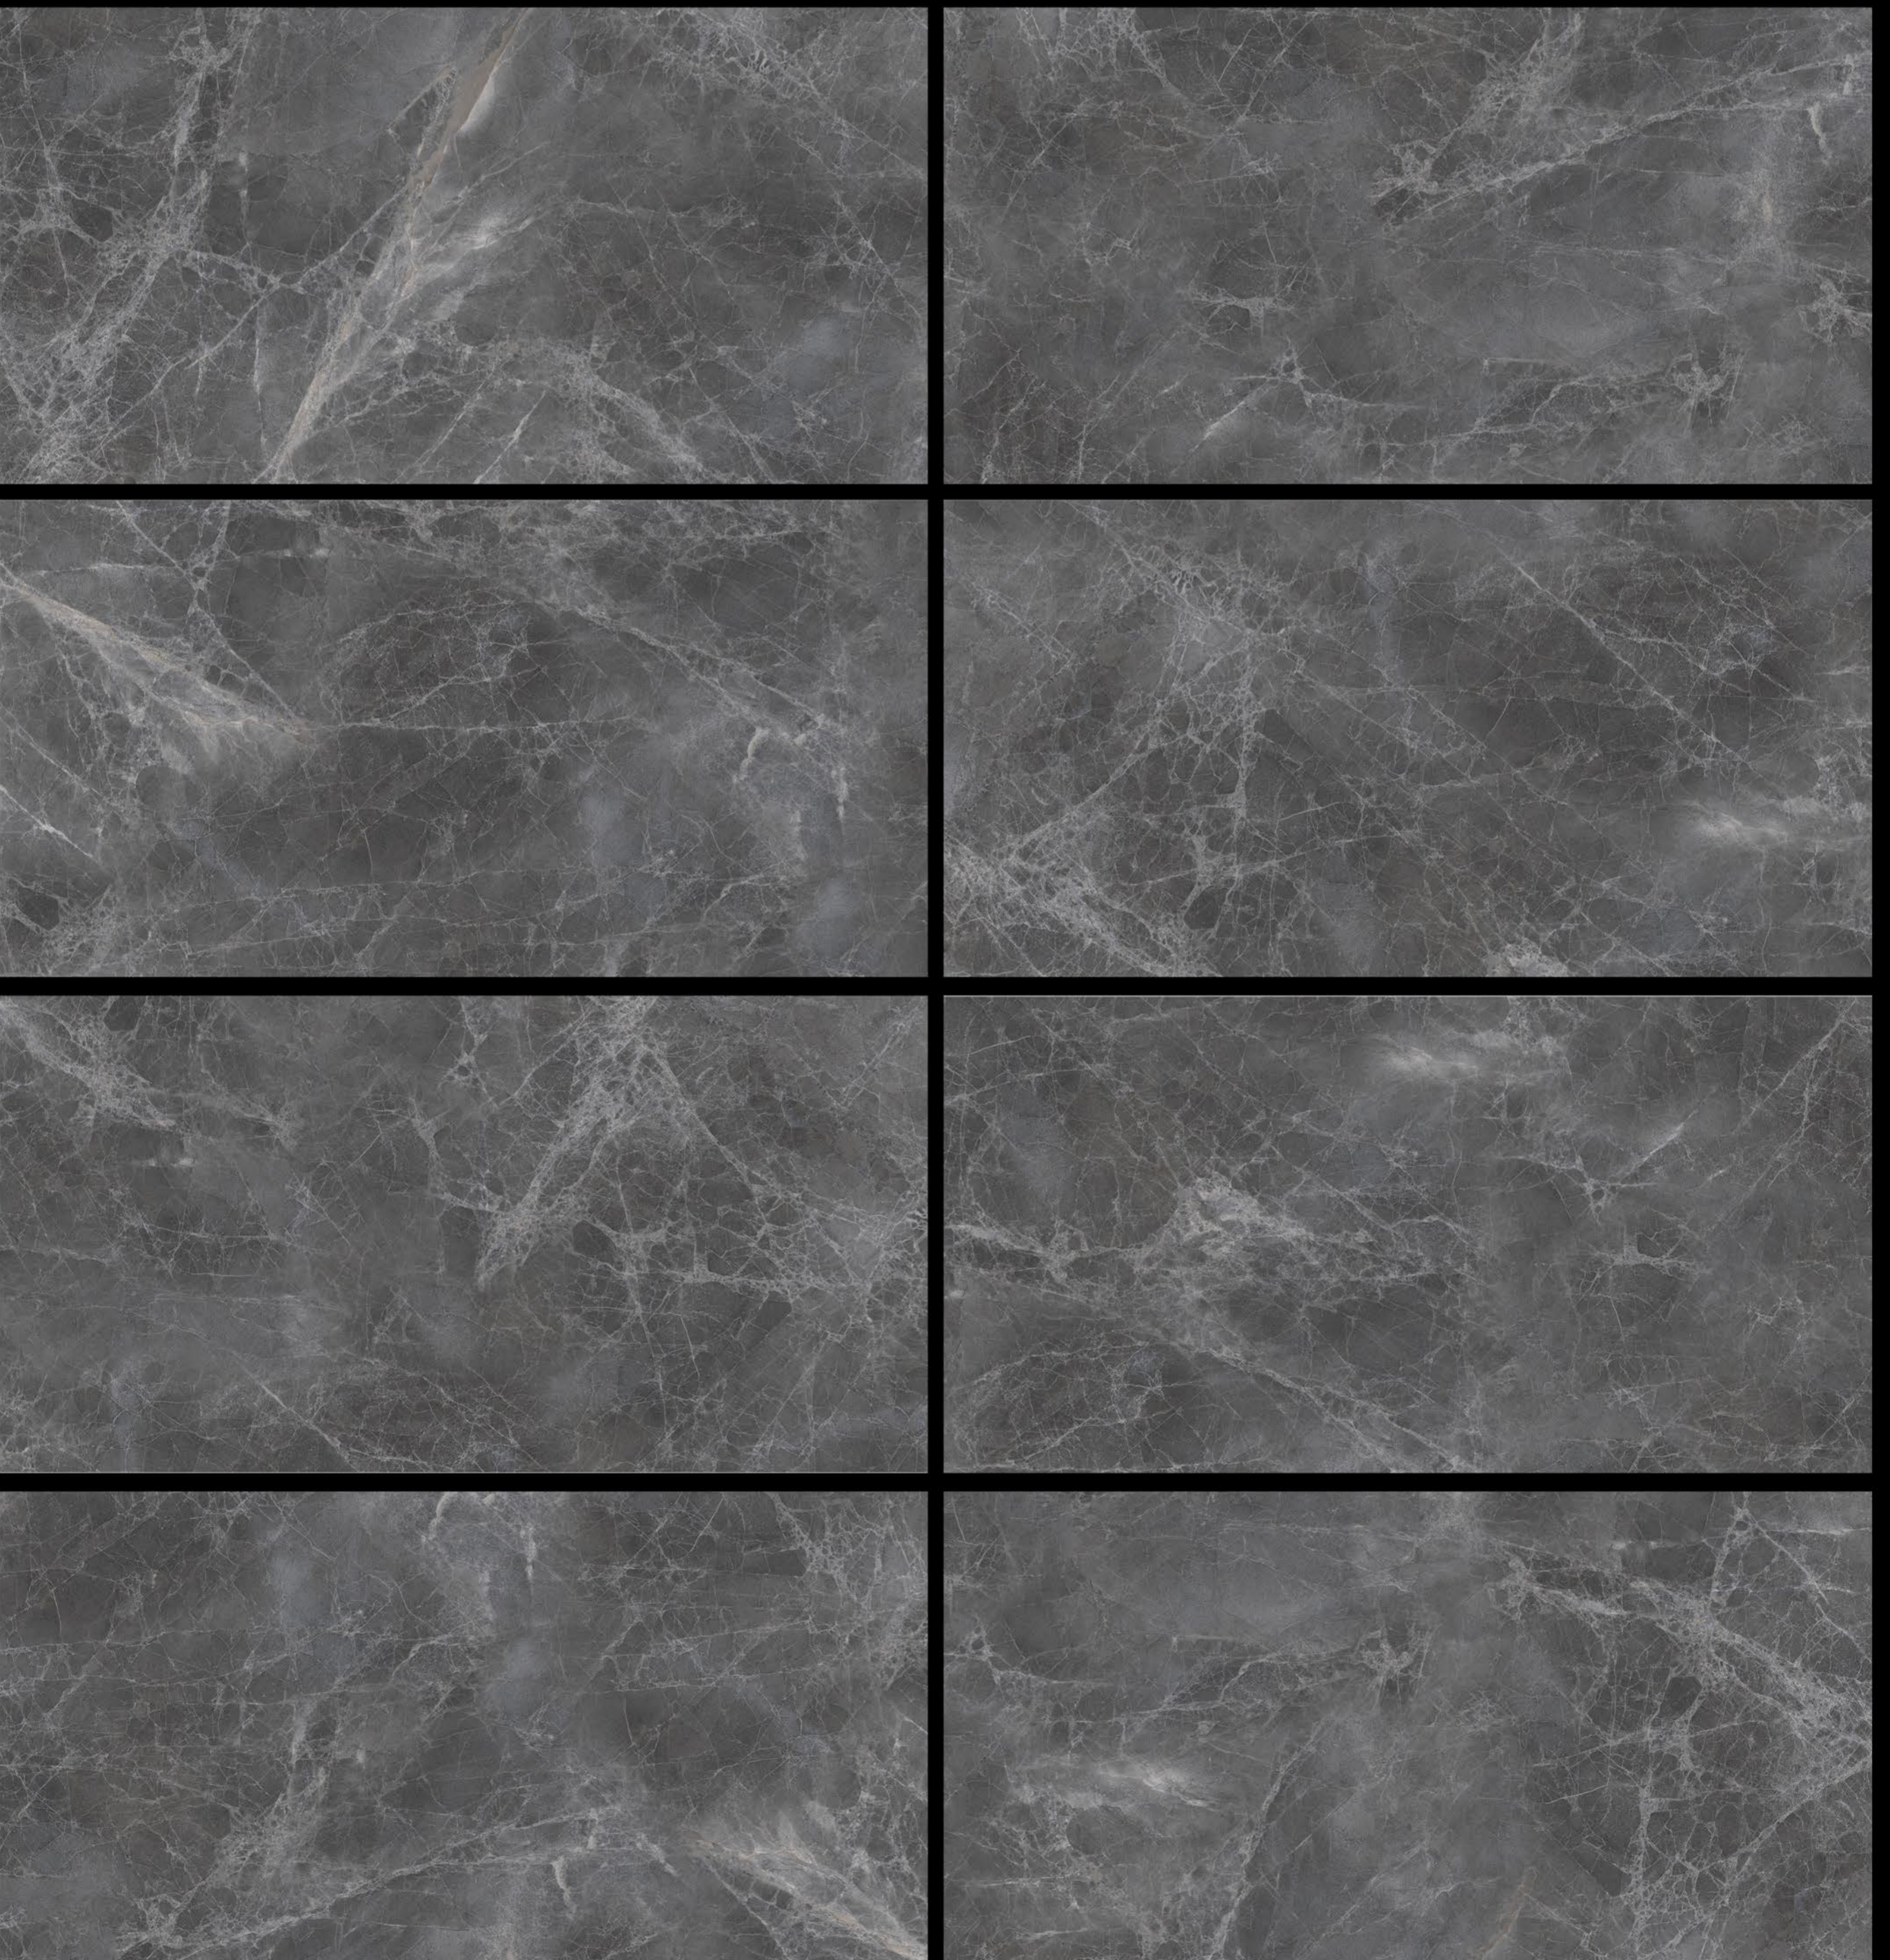

Eco Friendly

Digital Printing +

High Reflection Glaze

Abrasion Resistance

Imported Super Glaze

Digital Glazed Vitrified Tiles