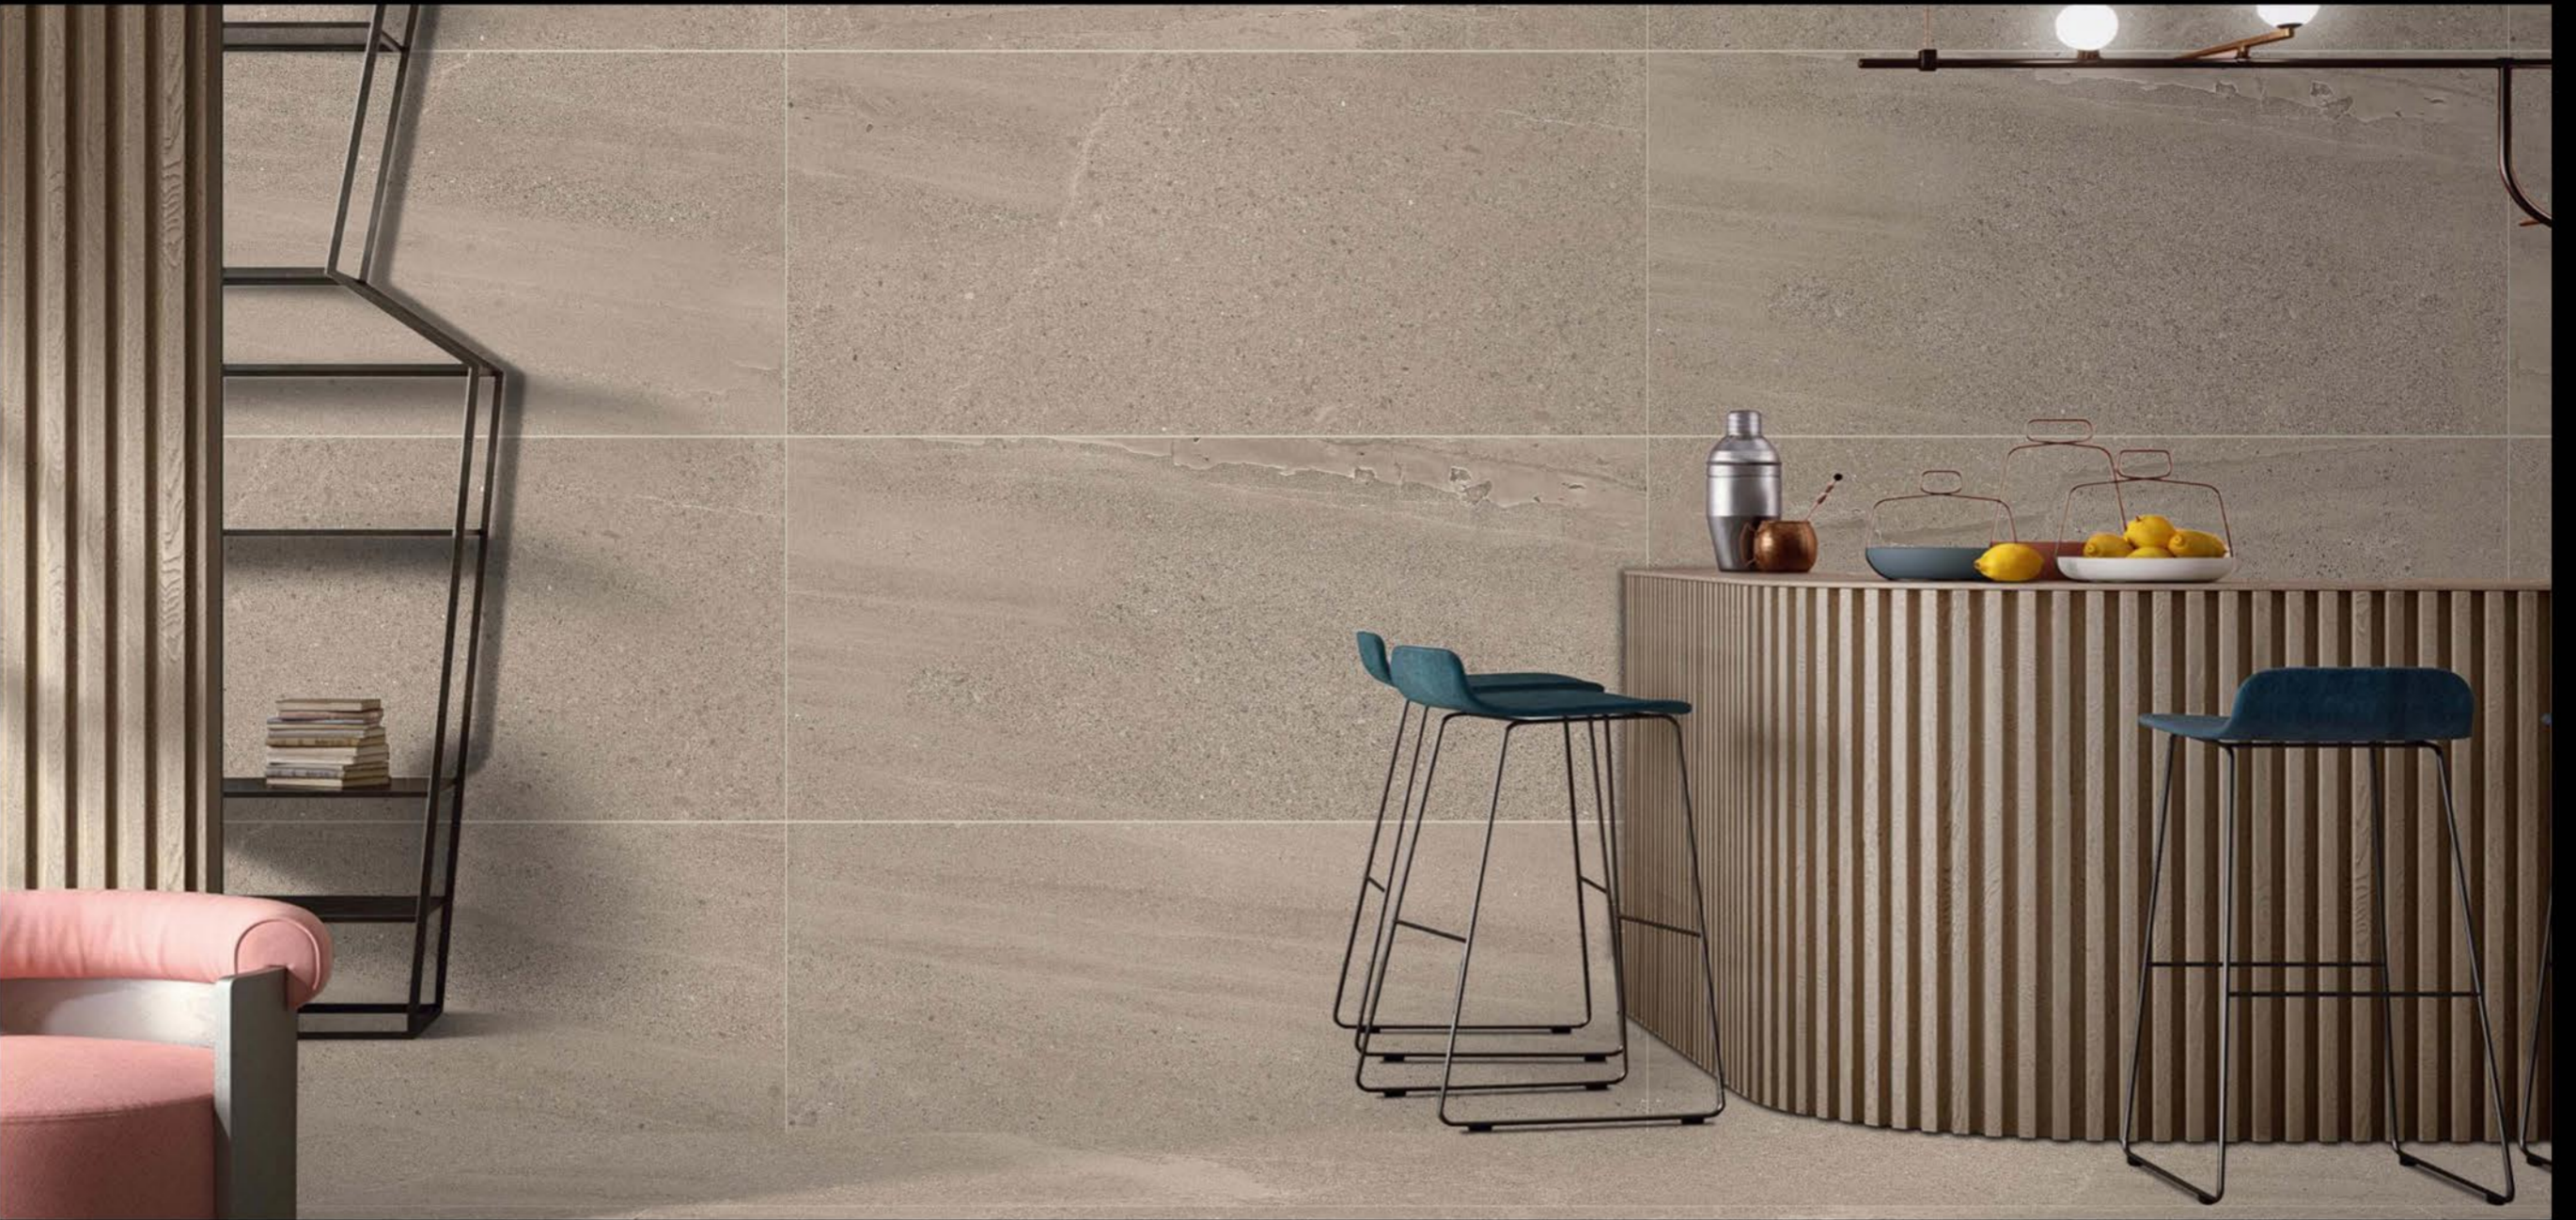

Polished

random *aleatorio* | wall / floor tiles *pavimenti / rivestimenti* | use 3mm space *usare lo spazio 3mm*

HAMMER STONE VERDE

300X600 mm