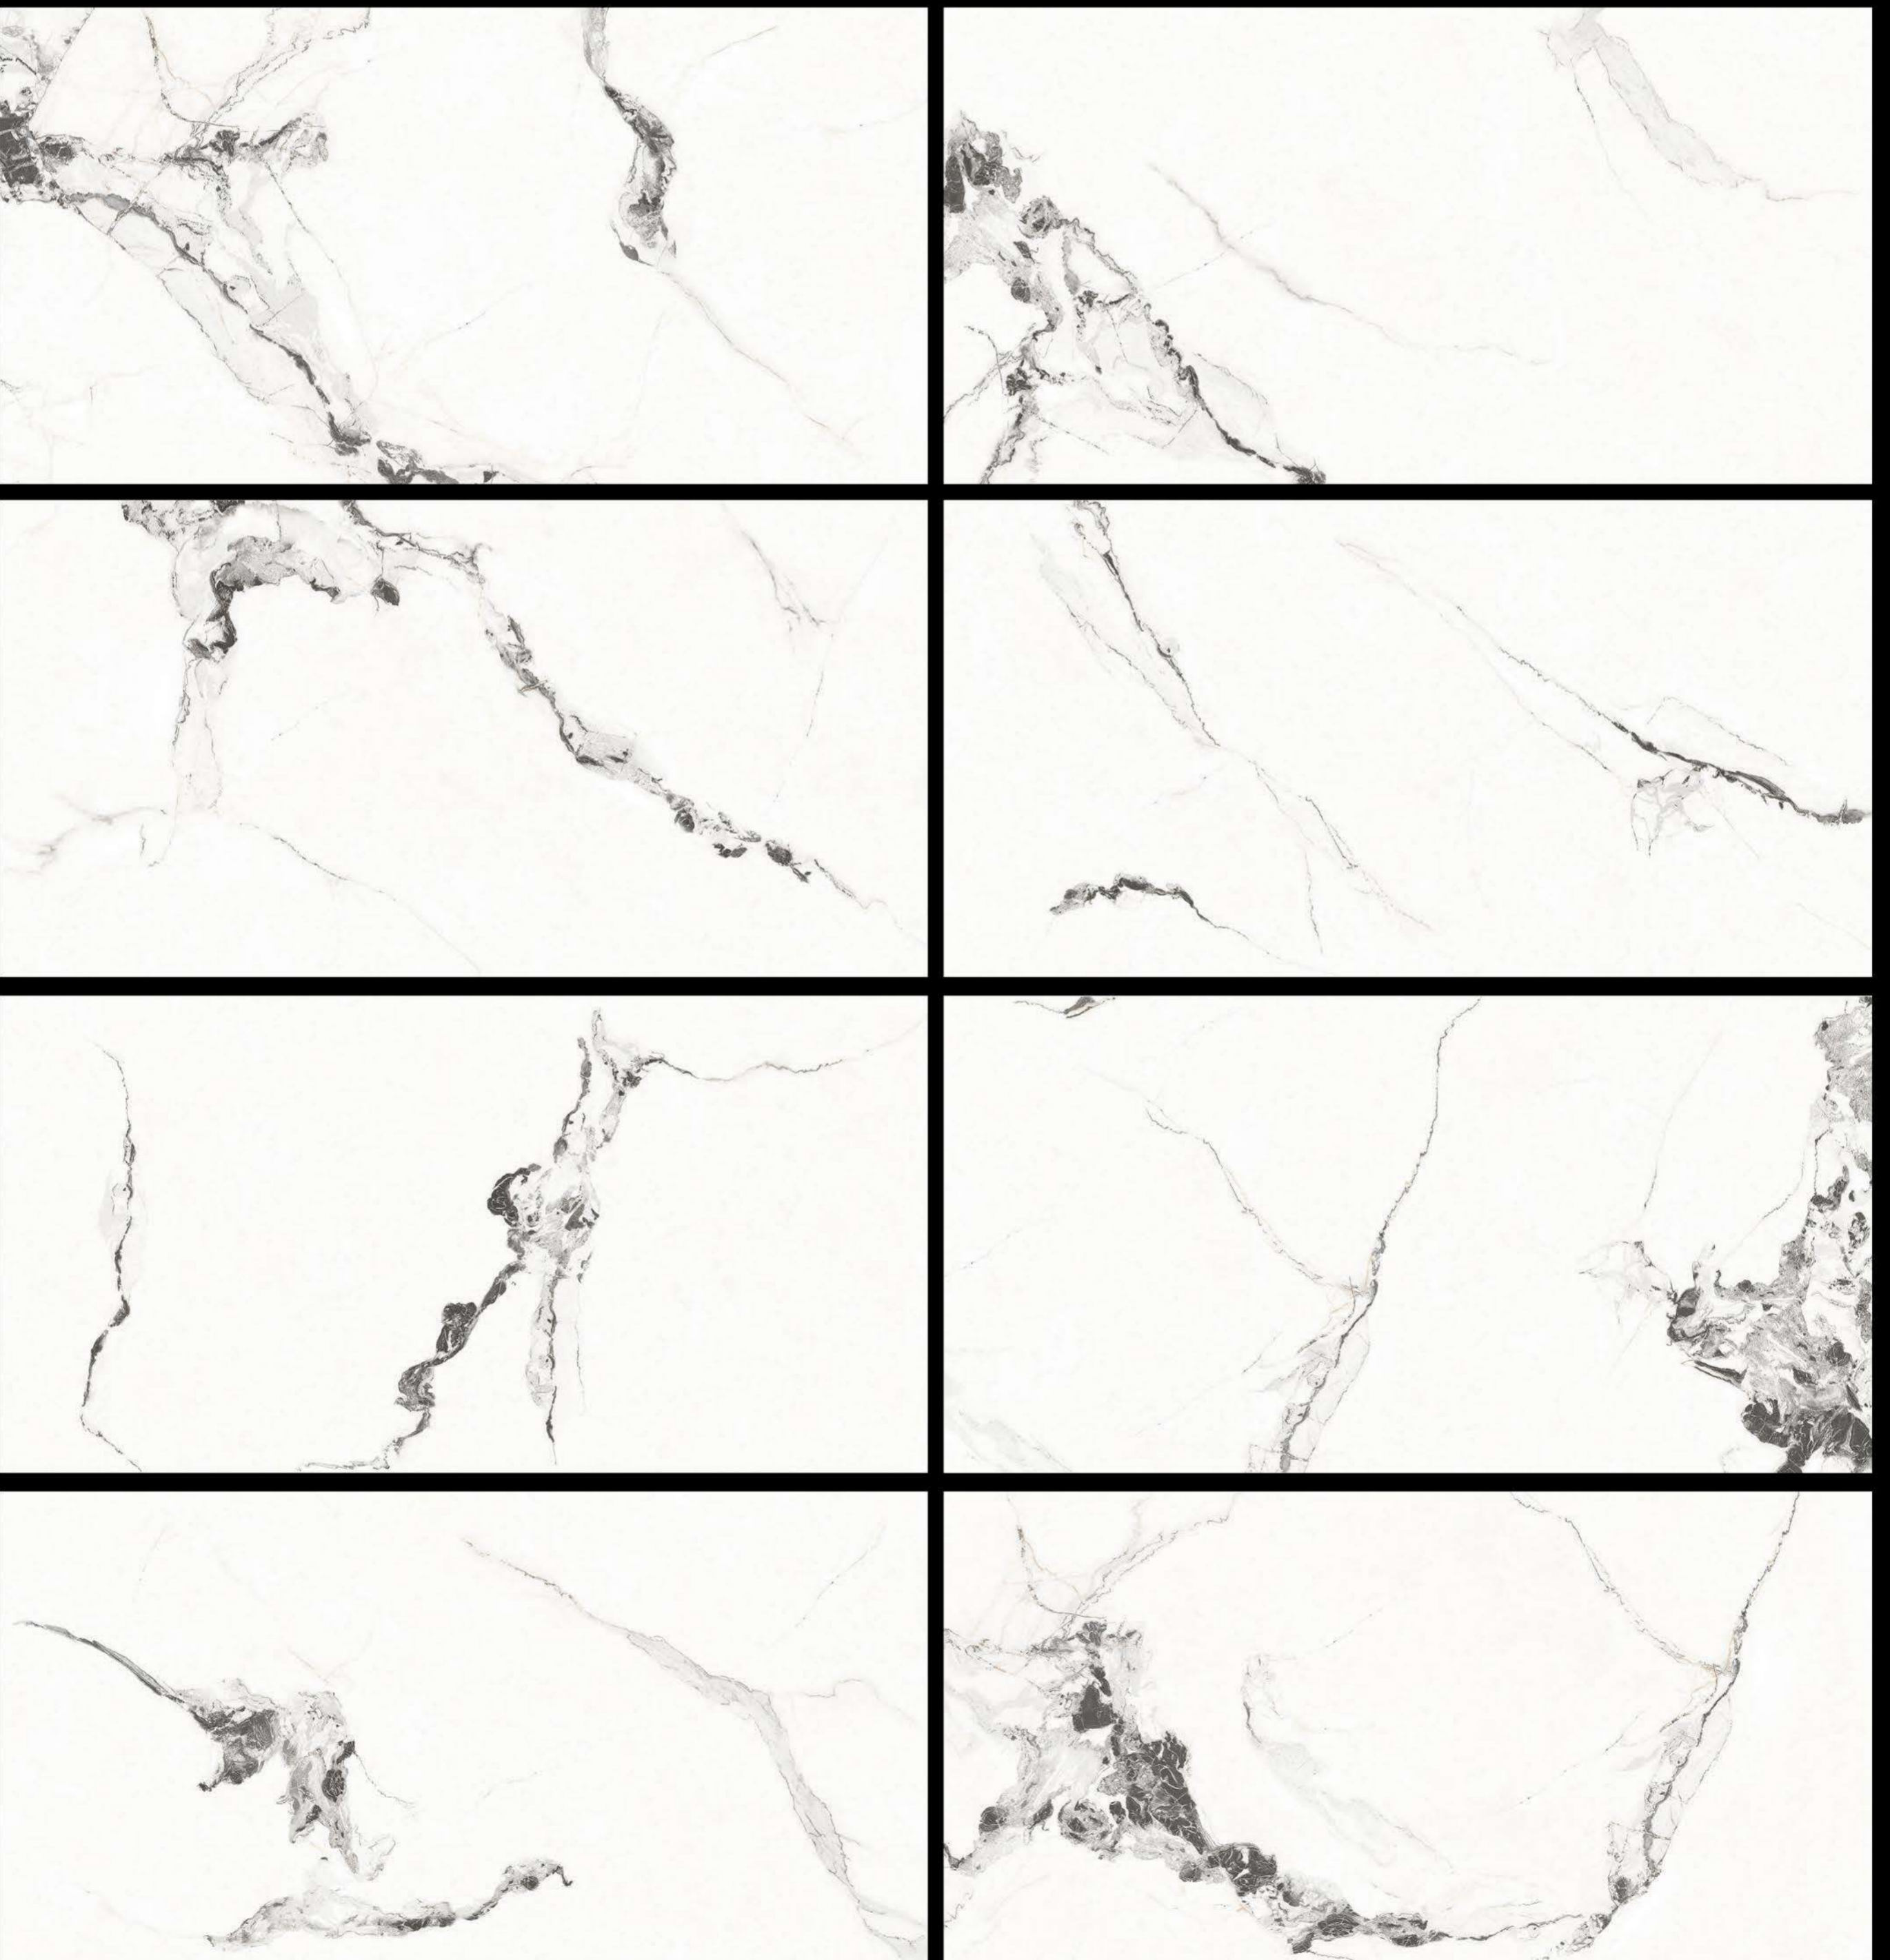

Eco Friendly

Digital Printing +

High Reflection Glaze

Abrasion Resistance

Imported Super Glaze

Digital Glazed Vitrified Tiles