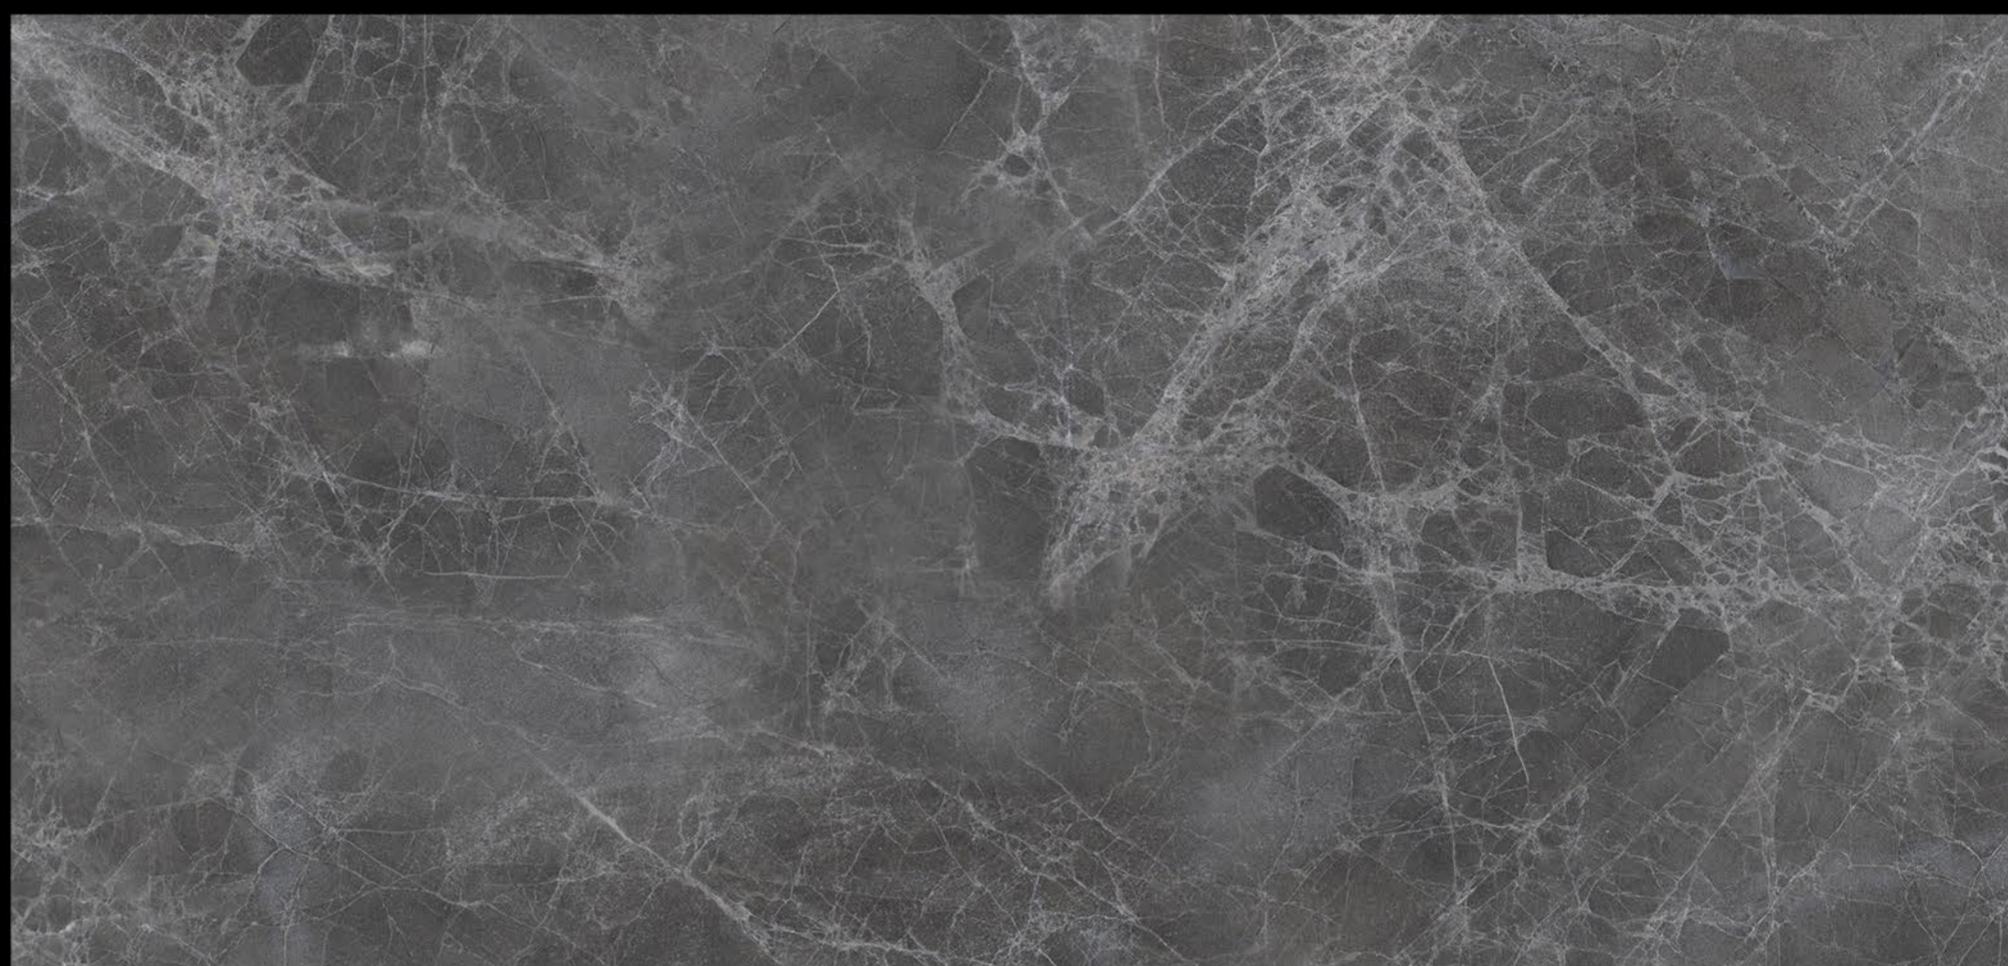

■ LISTELLO BLACK