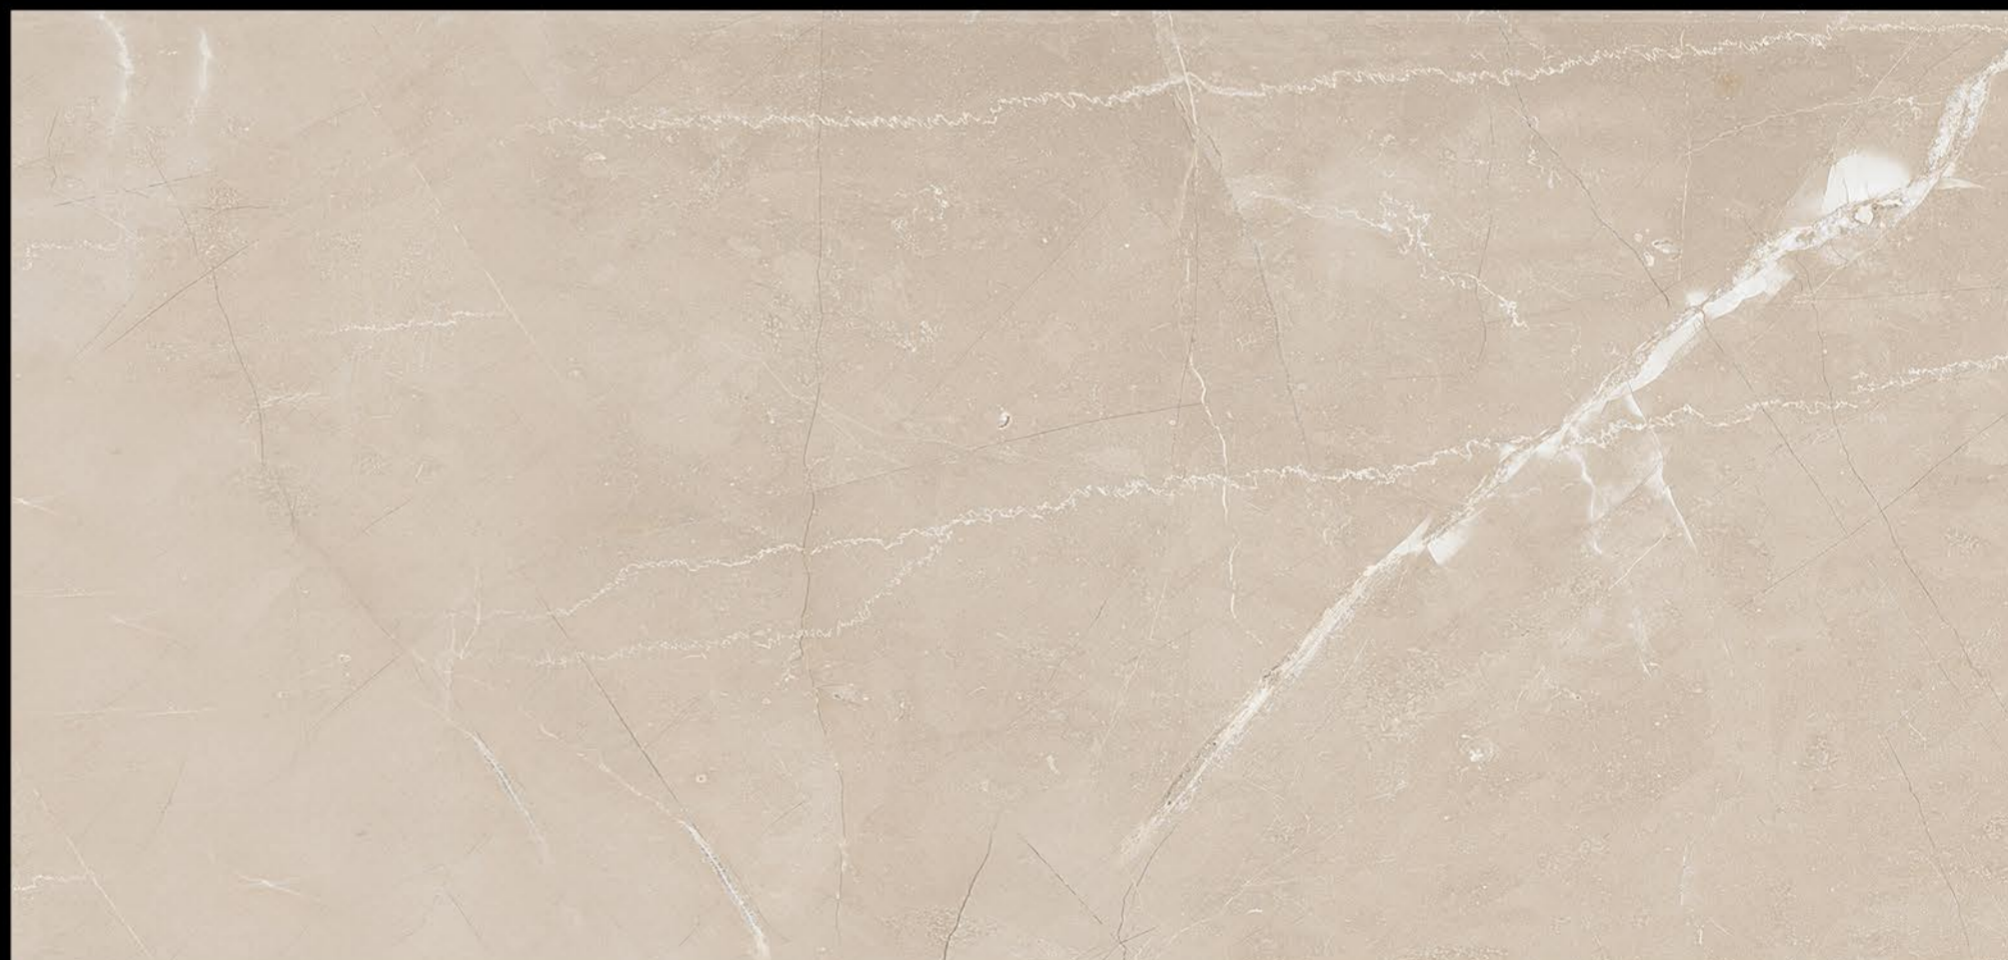

 MARCELLO GREY

 300X600 mm

 Eco Friendly |  Digital Printing + |  High Reflection Glaze |  Abrasion Resistance |  Imported Super Glaze

Digital Glazed Vitrified Tiles

■ MARQURIY GREY

■ MARQURIY NERO

■ MARQURIY BISQU