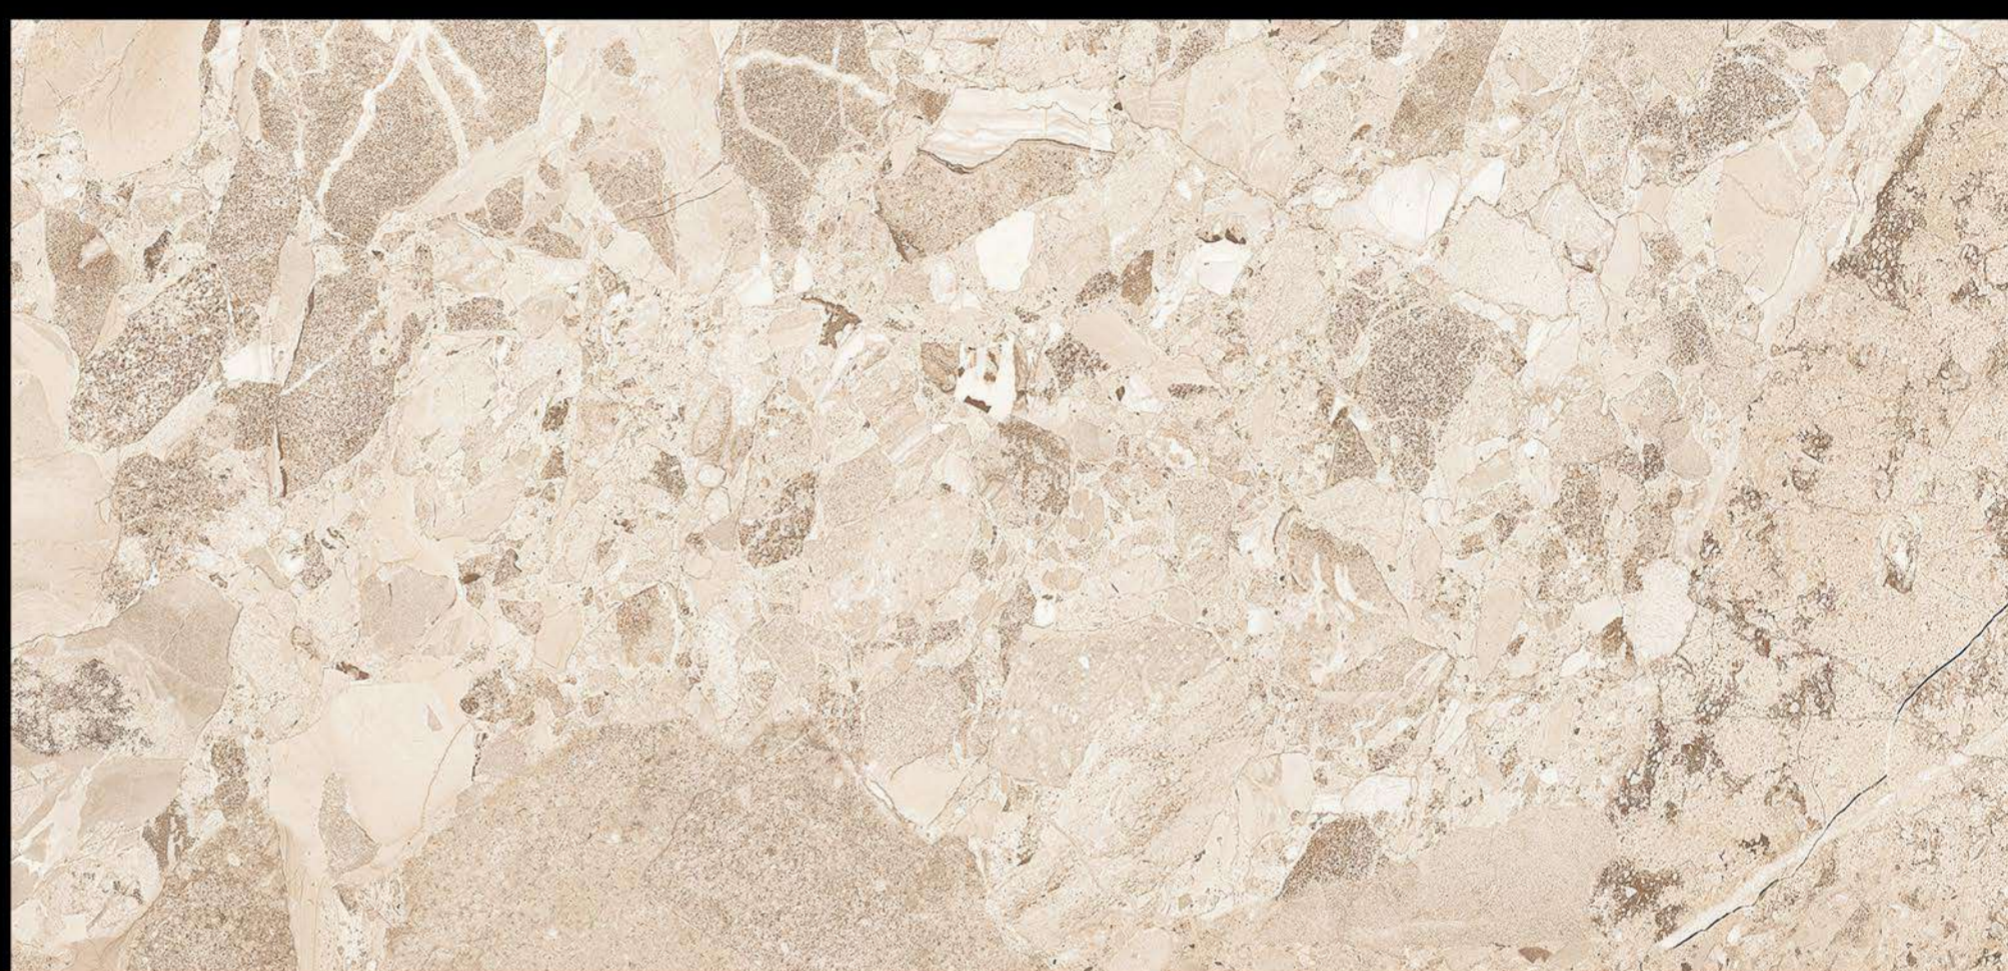

 Imported Super Glaze

Digital Glazed Vitrified Tiles

■ GEO PEBBLES

■ GEO PEBBLES GREY

**THICKNESS**  
9MM

**FINISH**  
POLISHED

**SIZE**  
300x600MM  
(12"x24")

 Polished