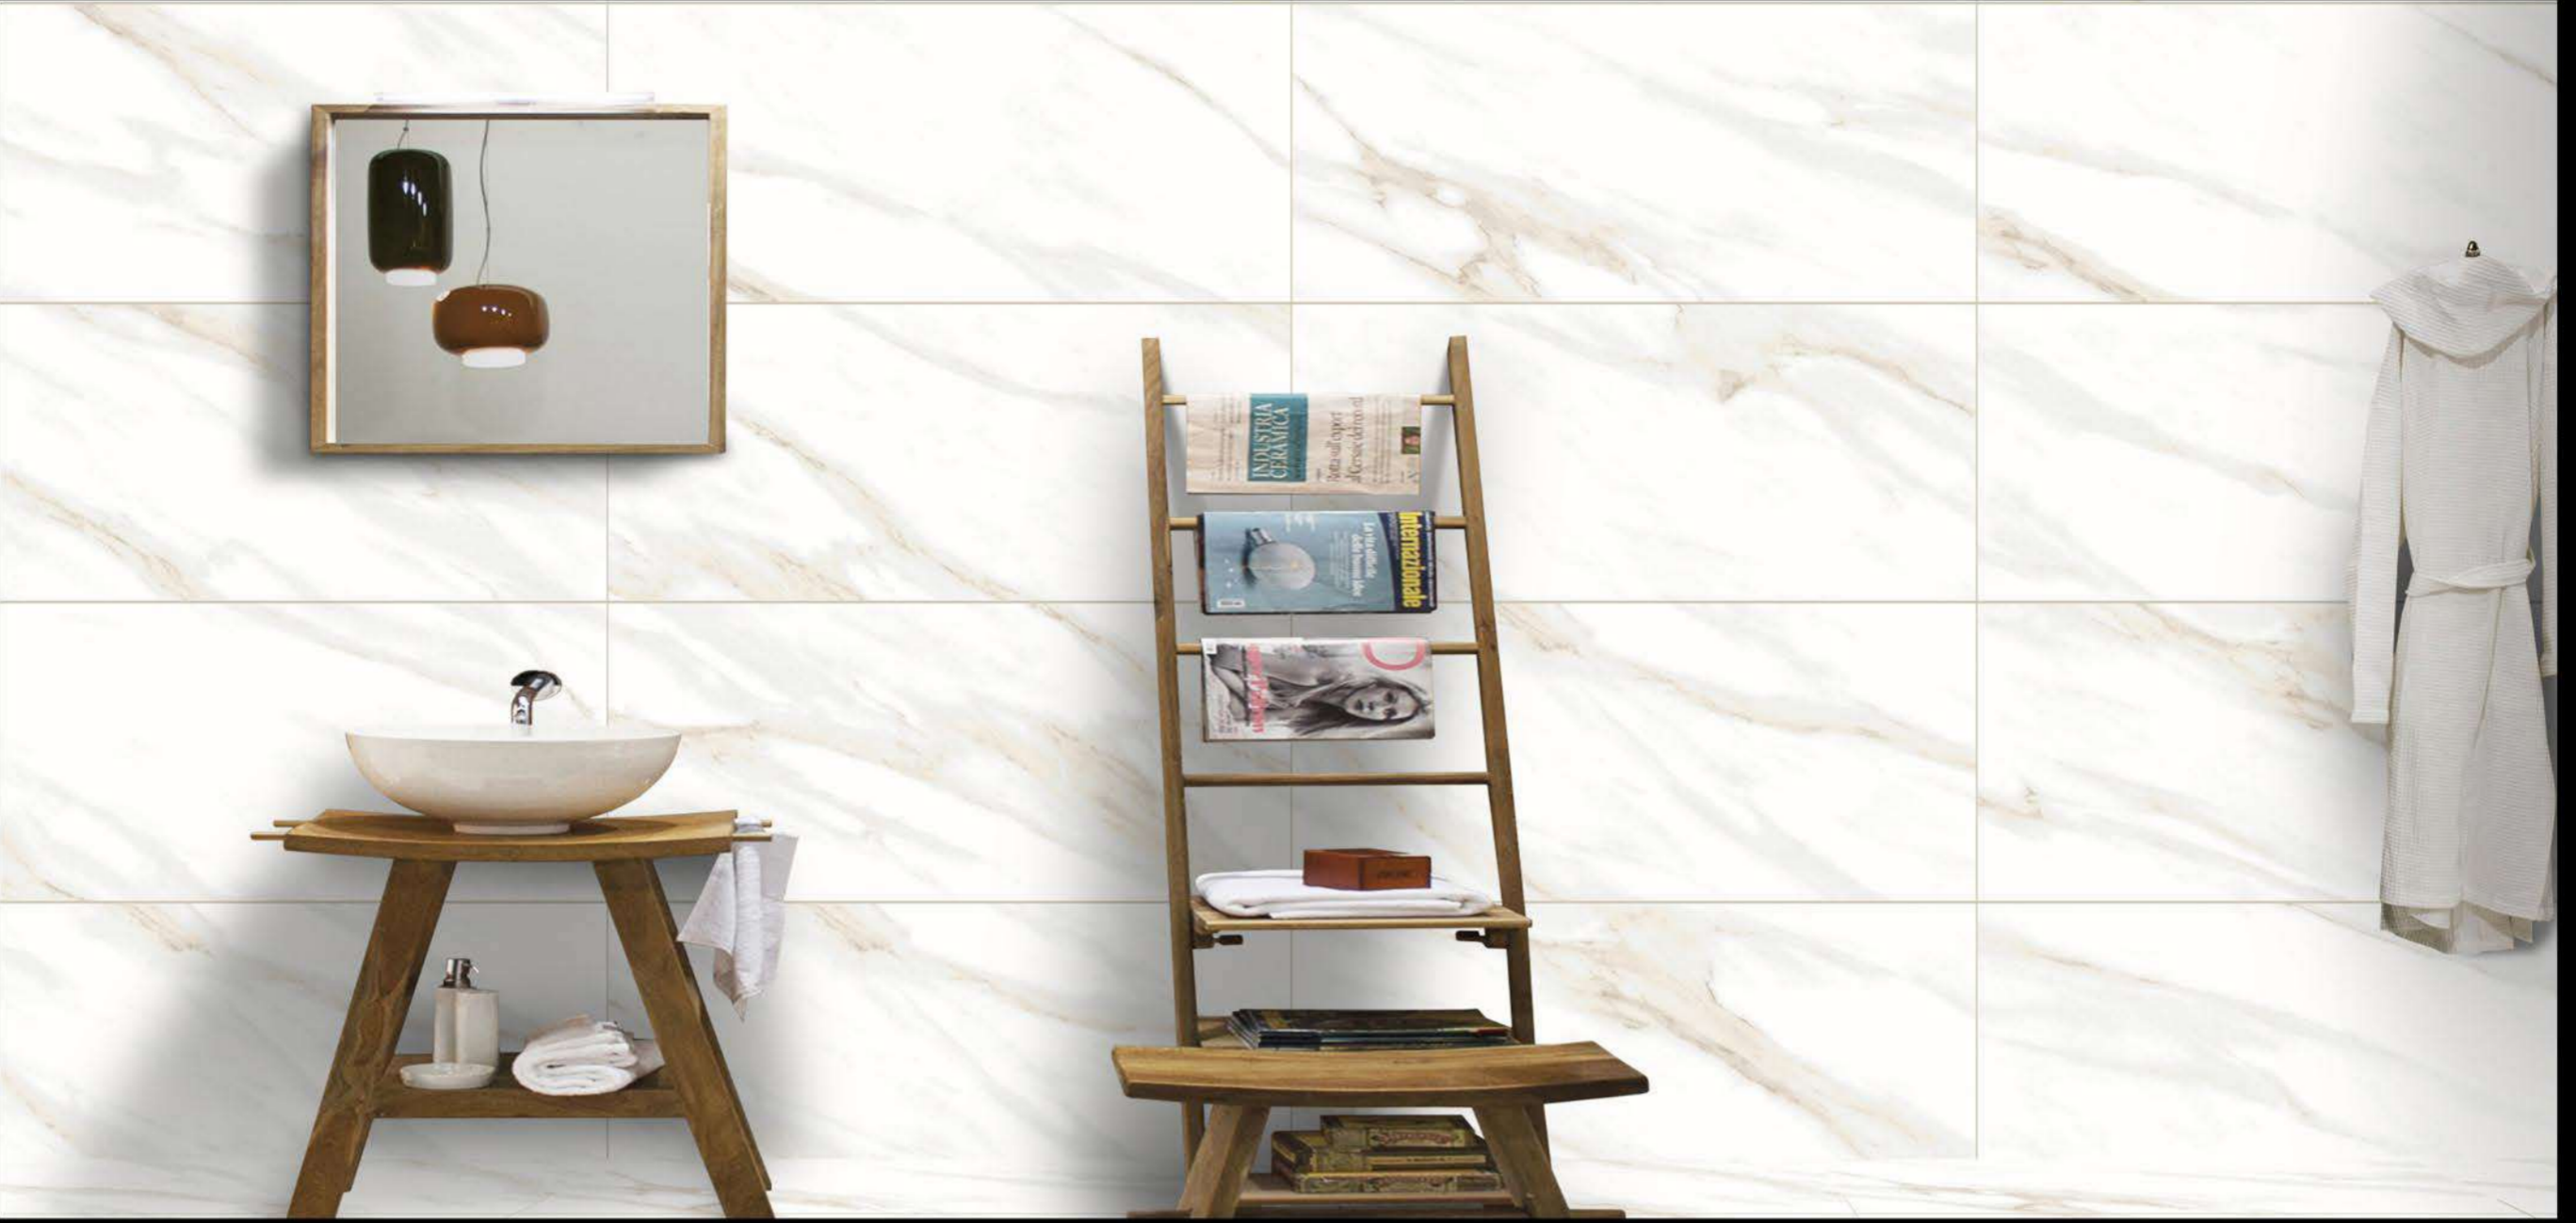

Polished

random | wall / floor tiles | use 3mm space
aleatorio | *pavimenti / rivestimenti* | *usare lo spazio 3mm*

■ ALPS STATUARIO GOLD

■ 300X600 mm