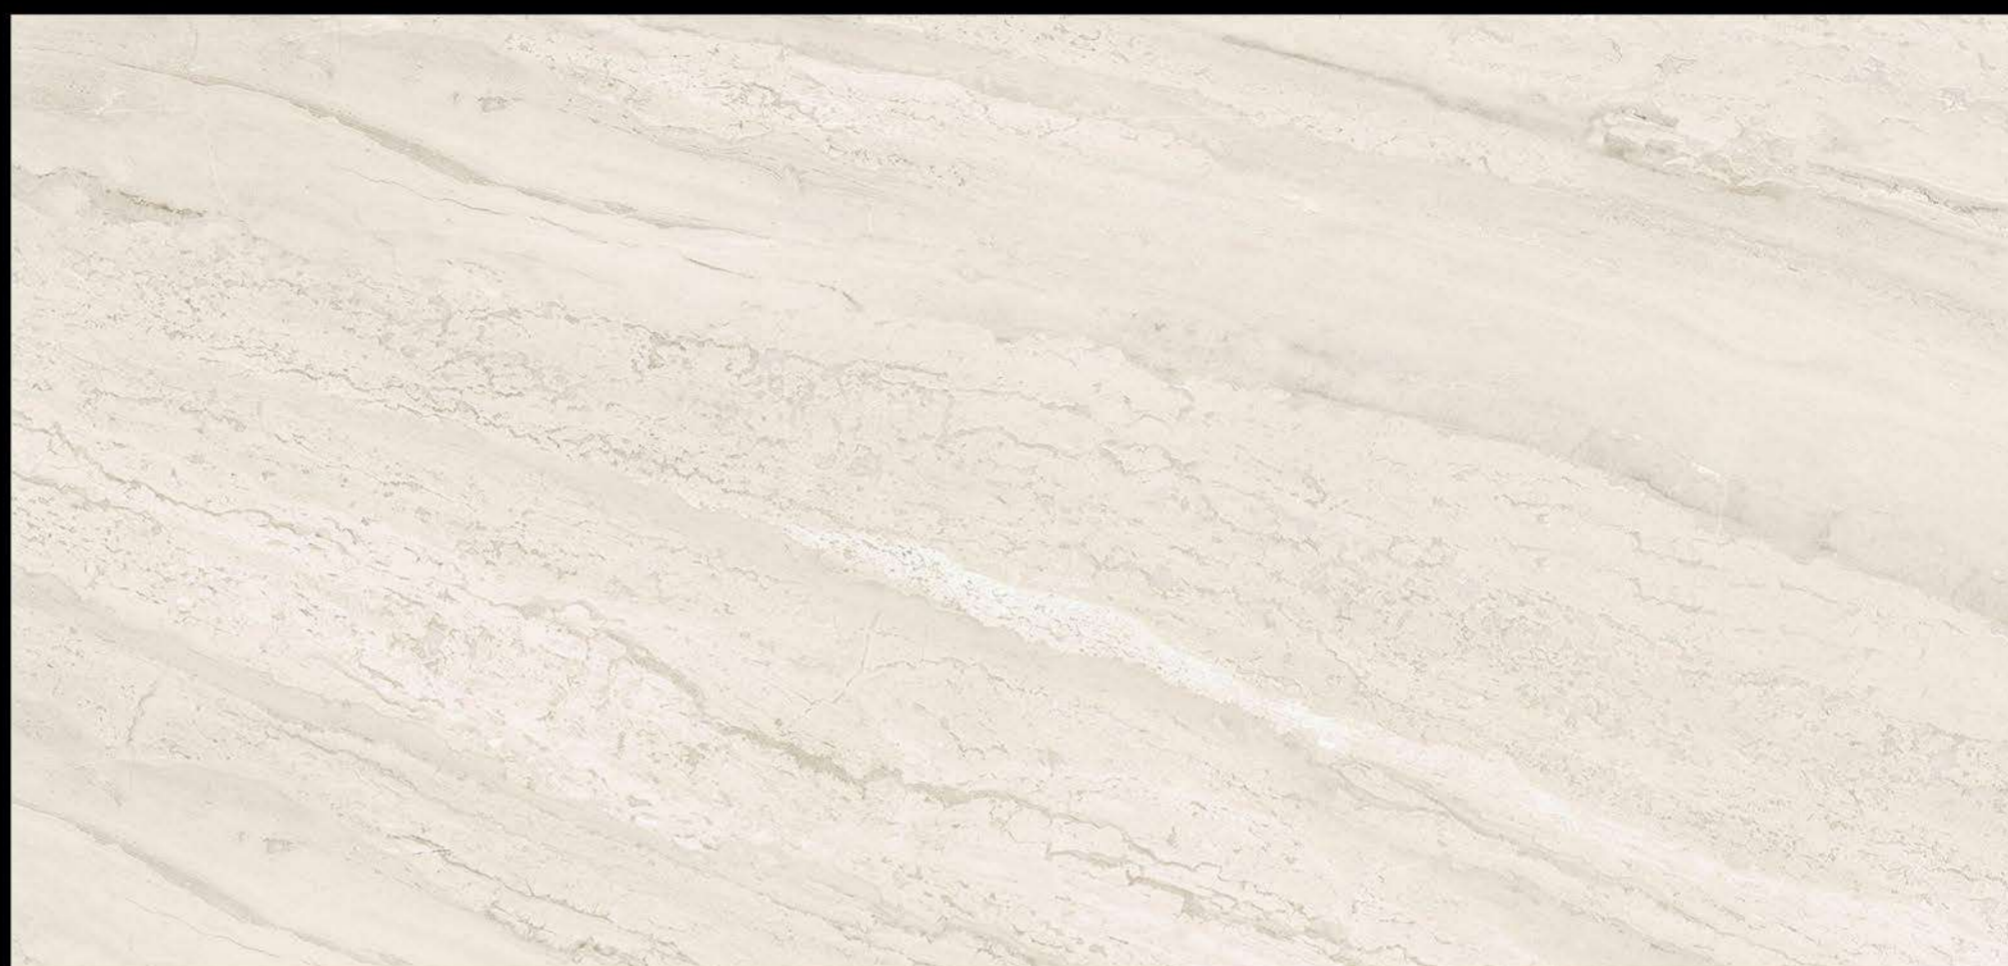

Digital Glazed Vitrified Tiles

■ GRAVITY WHITE

■ GRAVITY OLIVE

■ GRAVITY BEIGE

■ GRAVITY BROWN

**THICKNESS**  
9MM

**FINISH**  
POLISHED

**SIZE**  
300x600MM  
(12"x24")