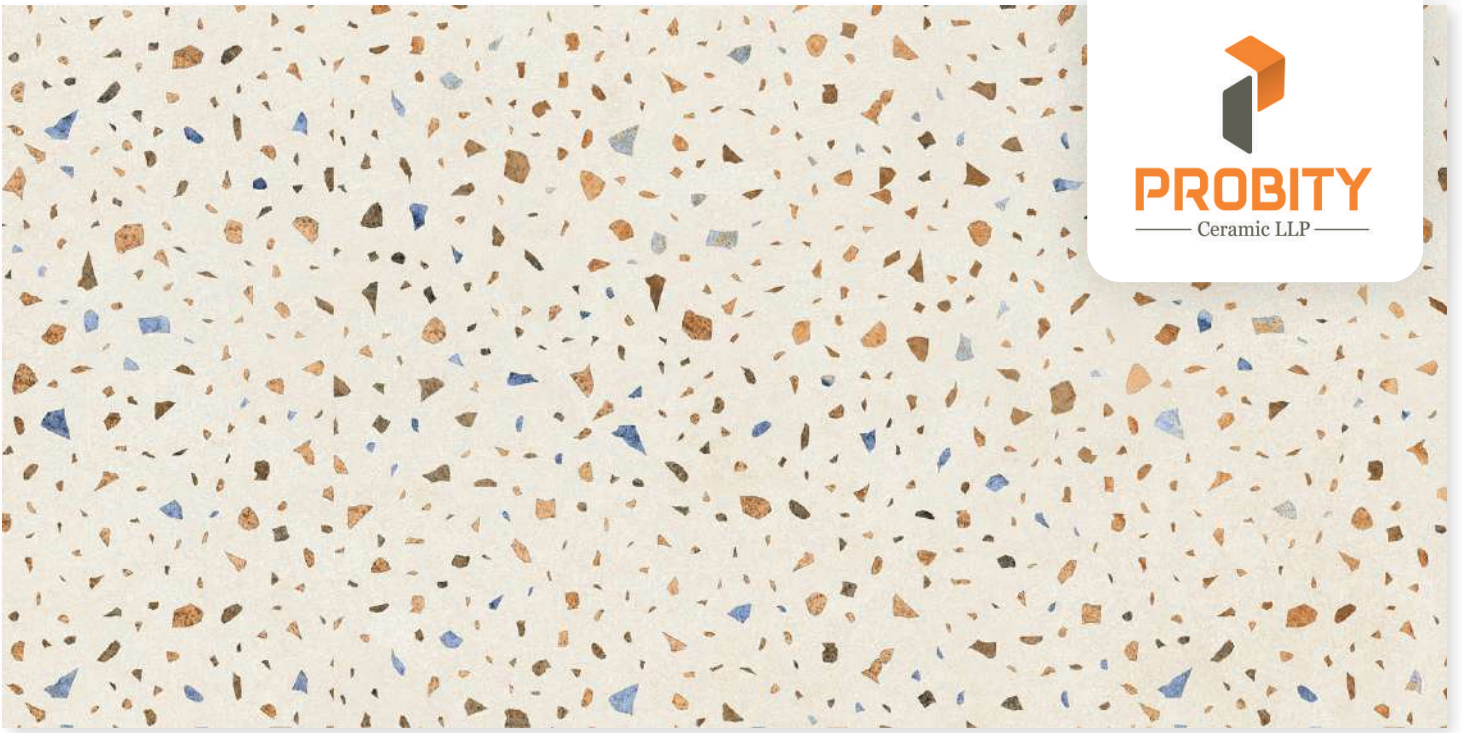

SIZE
800 X 1600MM

THICKNESS
9MM

TUSCAN CHIPS

FINISH
ELECTRA MATT

RANDOM
4