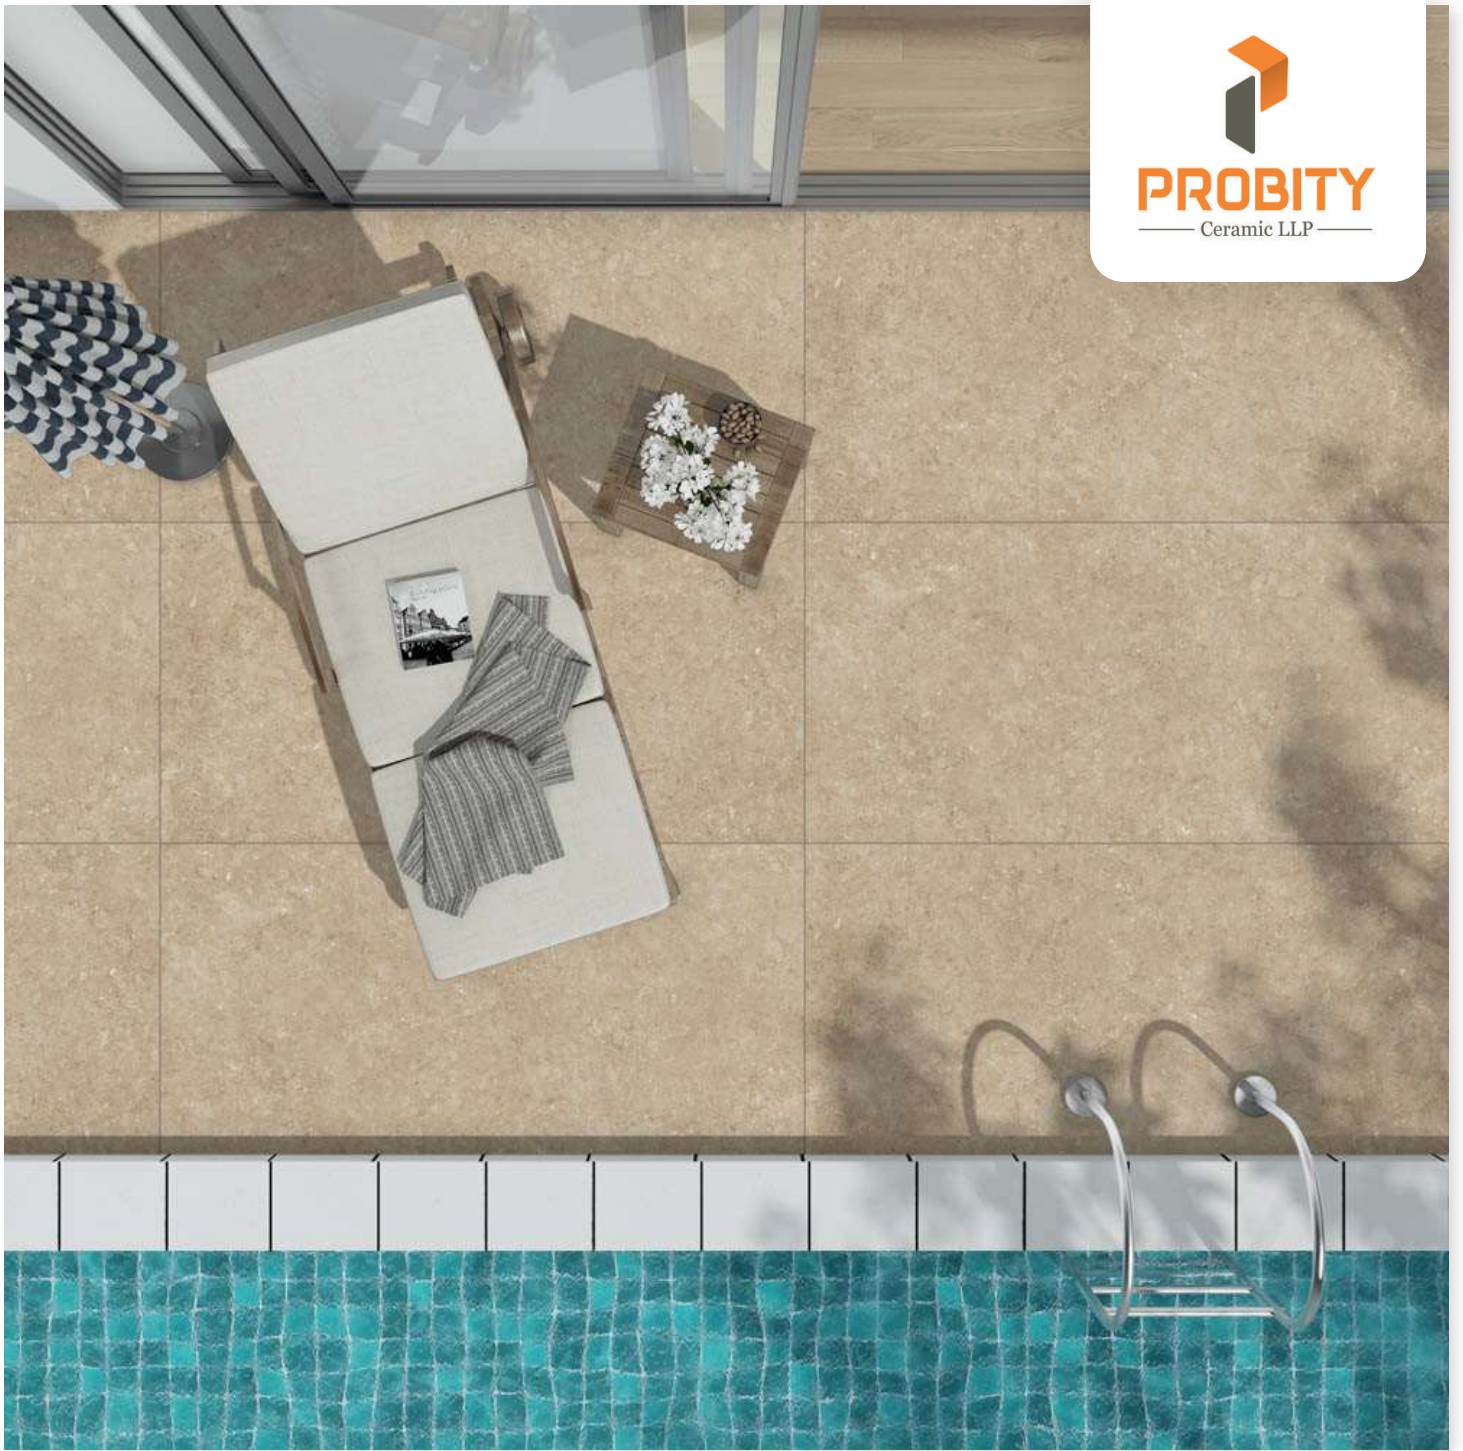

RANDOM
2

SIZE
800 X 1600MM

THICKNESS
9MM

ROCK NERO

FINISH
ELECTRA MATT

RANDOM
2

SIZE
800 X 1600MM

THICKNESS
9MM