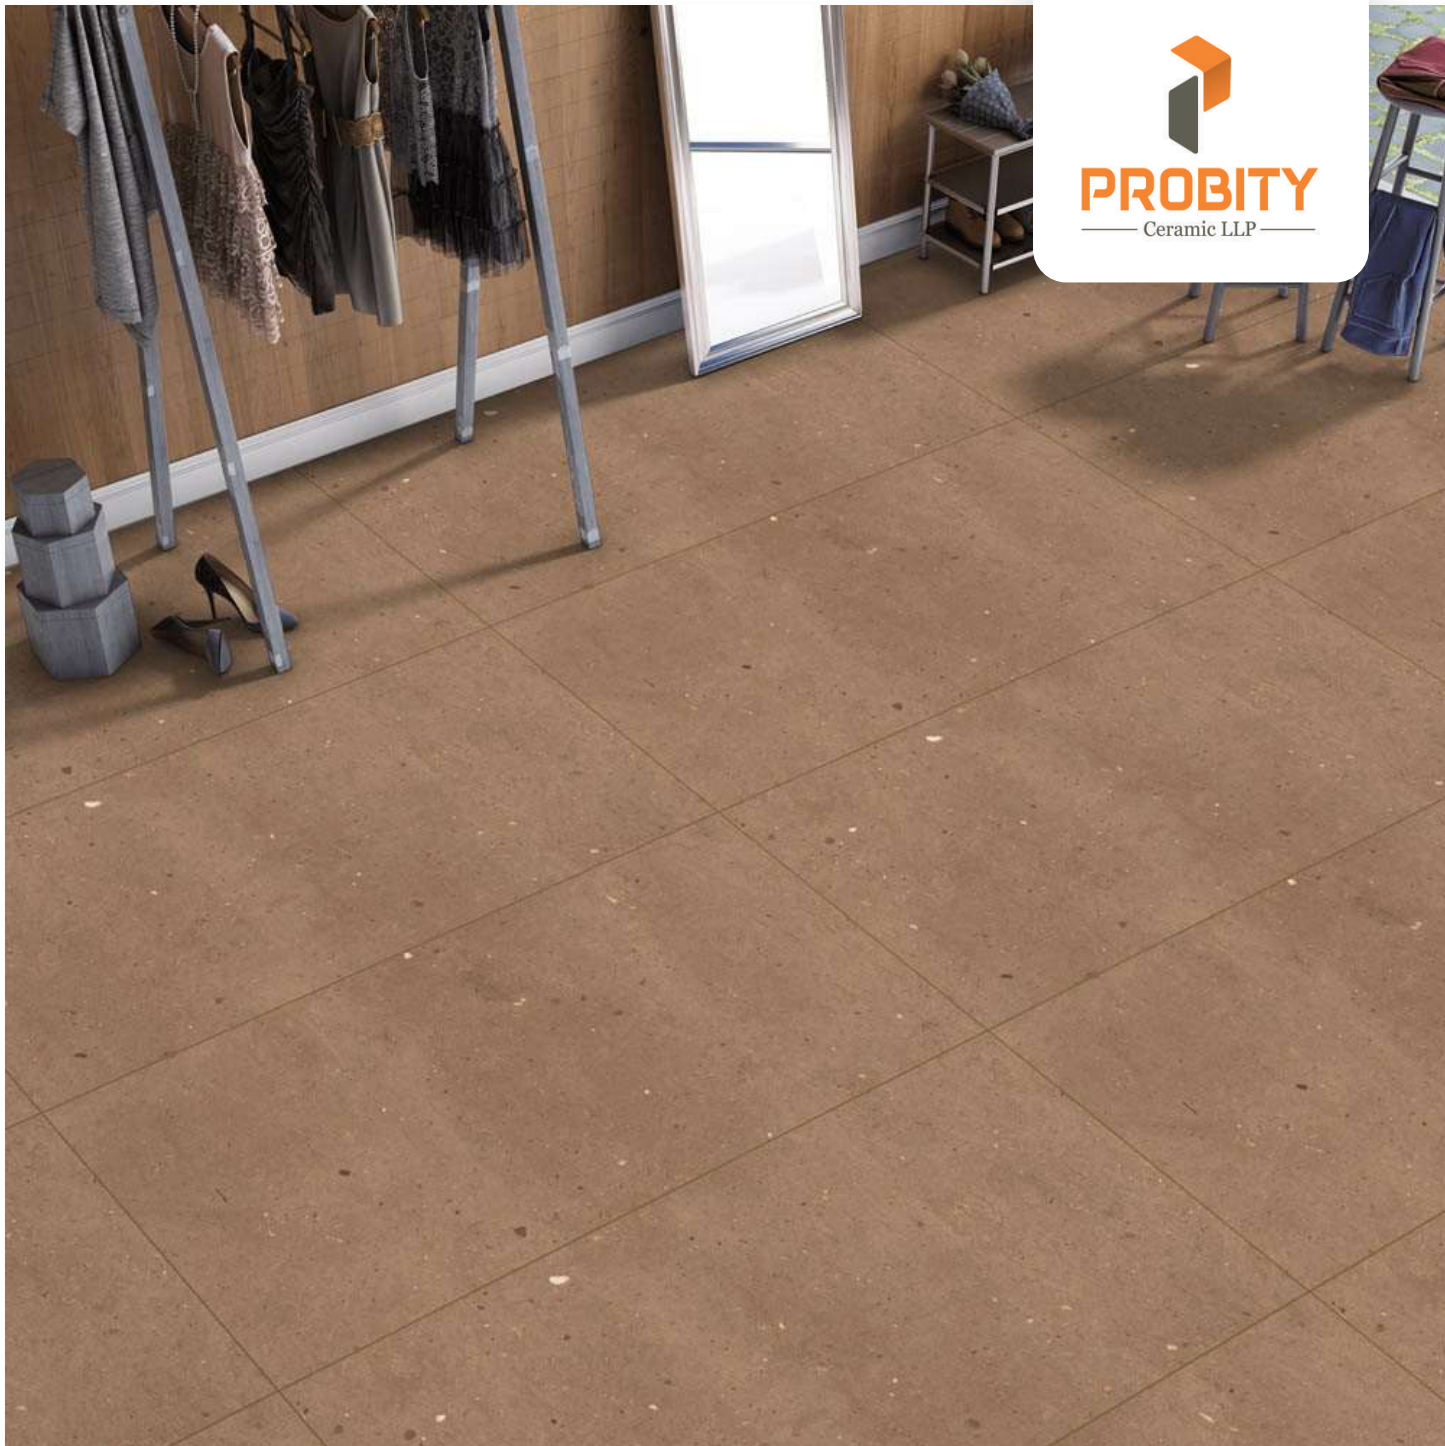

SIZE
800 X 1600MM

THICKNESS
9MM

TOKYO BROWN

FINISH
ELECTRA MATT

RANDOM
2