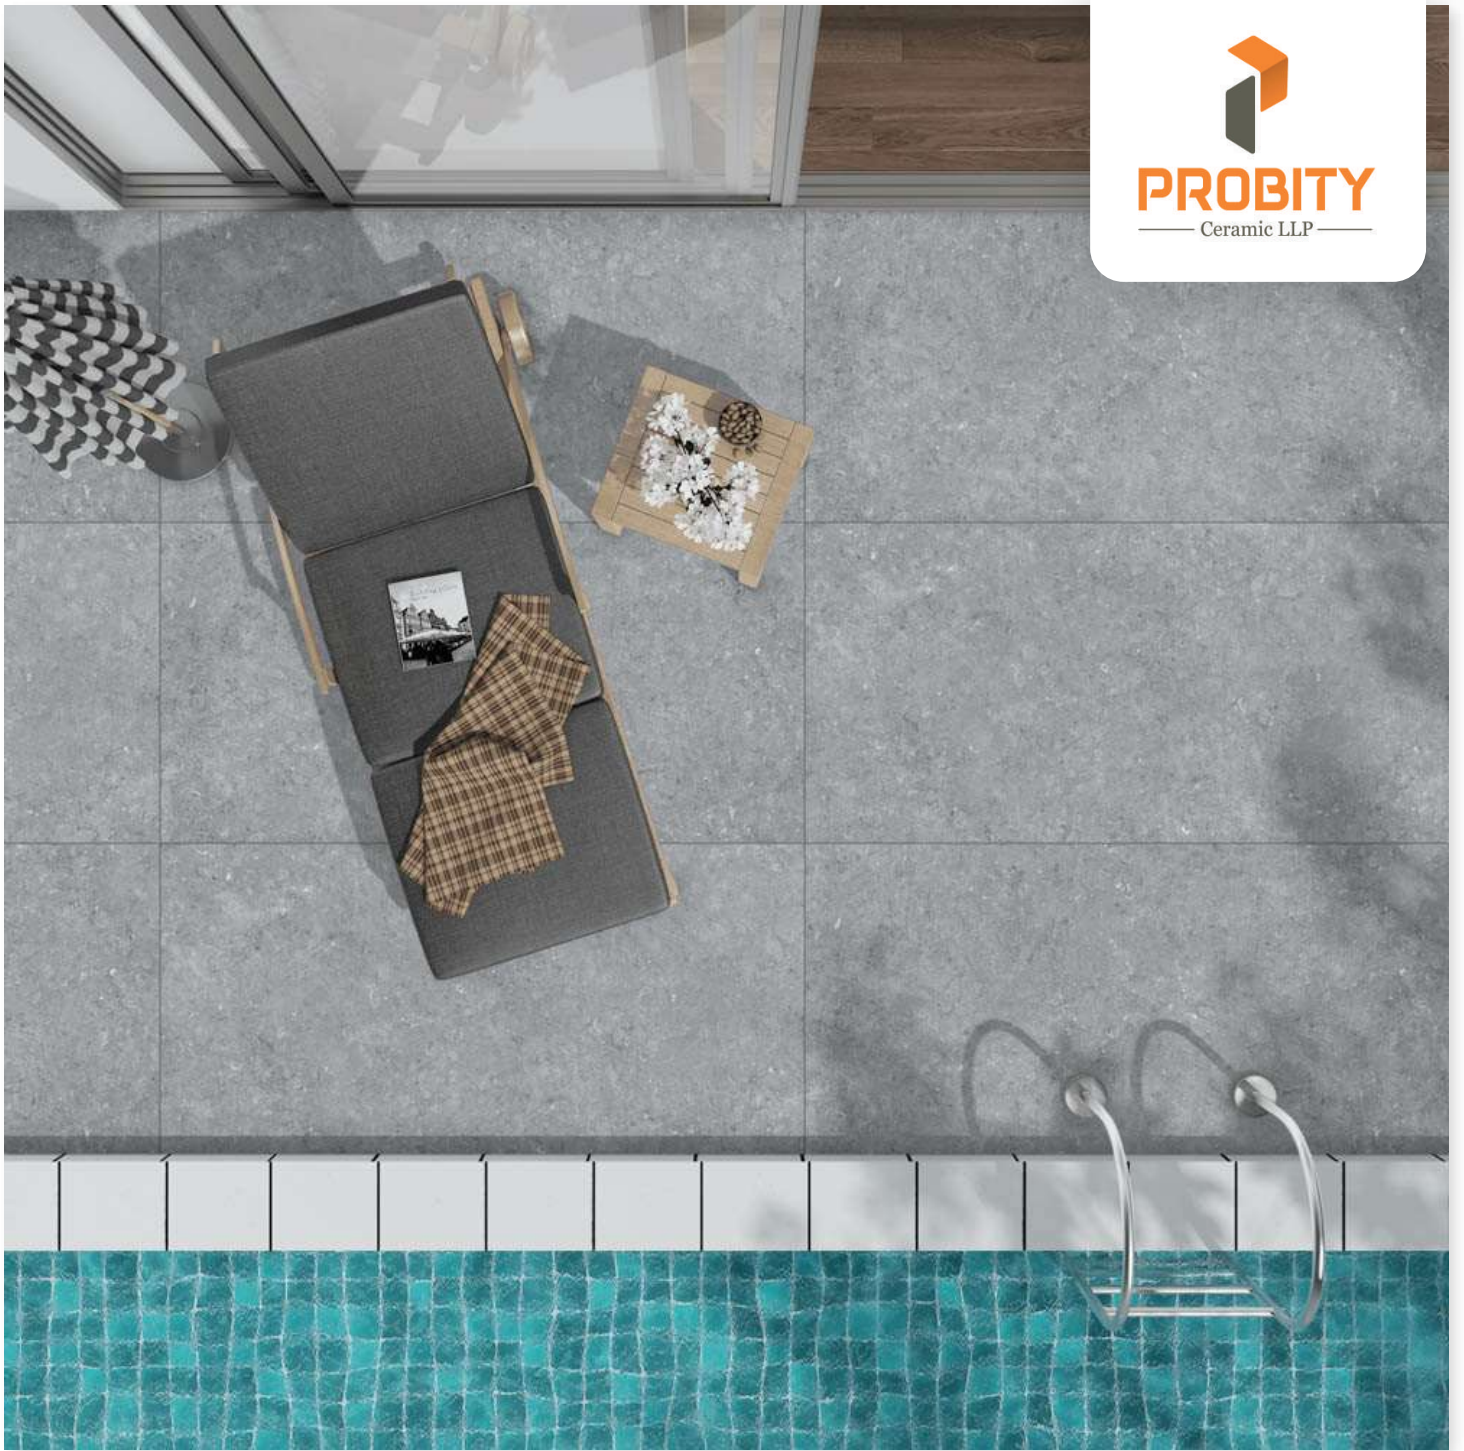

SIZE
800 X 1600MM

THICKNESS
9MM

SAND GREY

FINISH
ELECTRA MATT

RANDOM
2