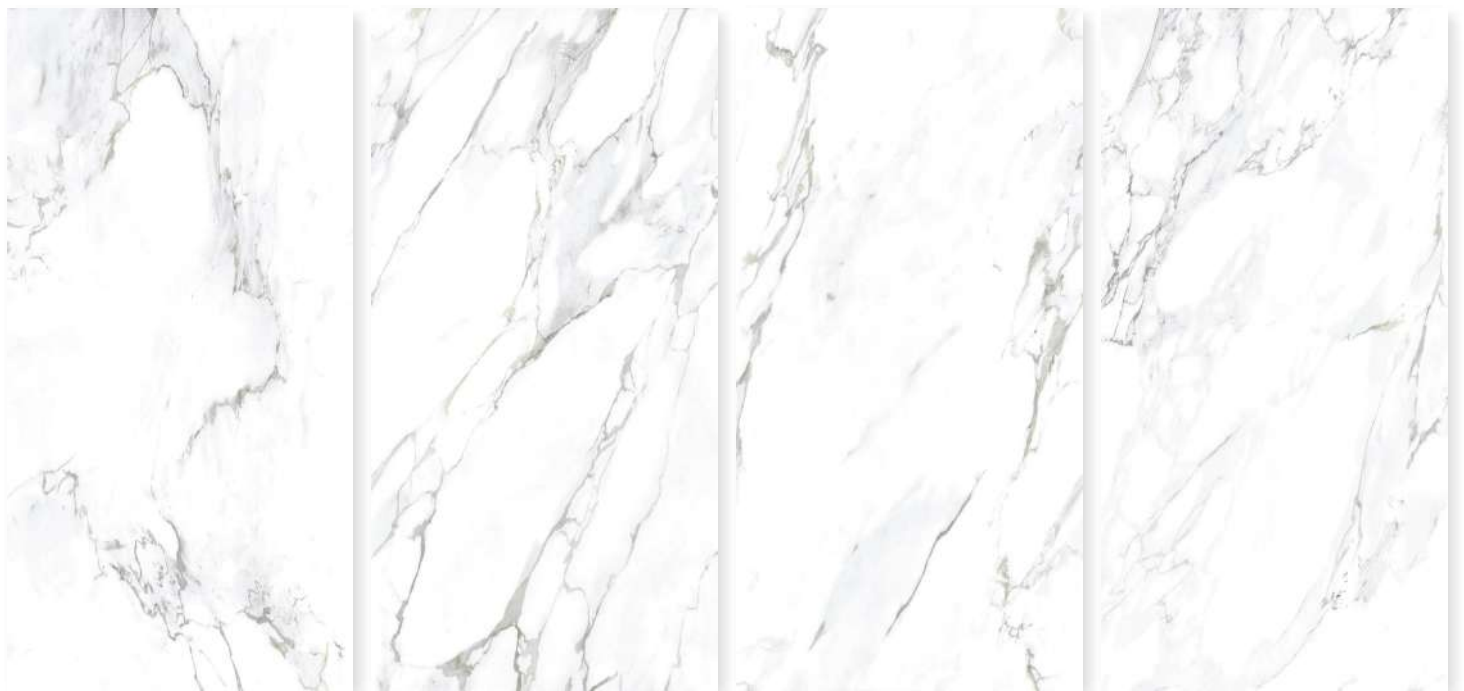

SIZE
800 X 1600MM

THICKNESS
9MM

MONSTER WHITE CR

FINISH
ELECTRA CARVING

RANDOM
4