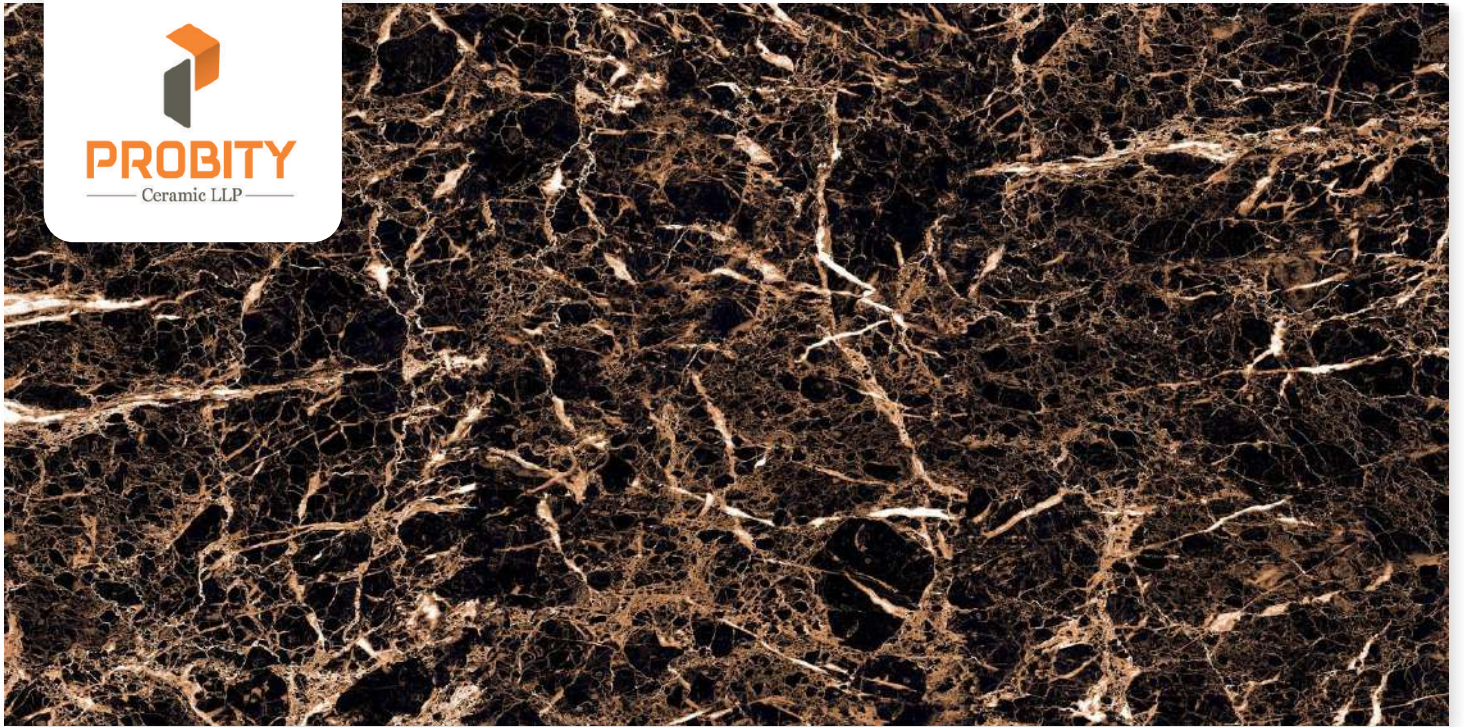

SIZE
800 X 1600MM

THICKNESS
9MM

BLACK RIVER

FINISH
DARK GLASS

RANDOM
3

SIZE
800 X 1600MM

THICKNESS
9MM

CLASSIC GOLD