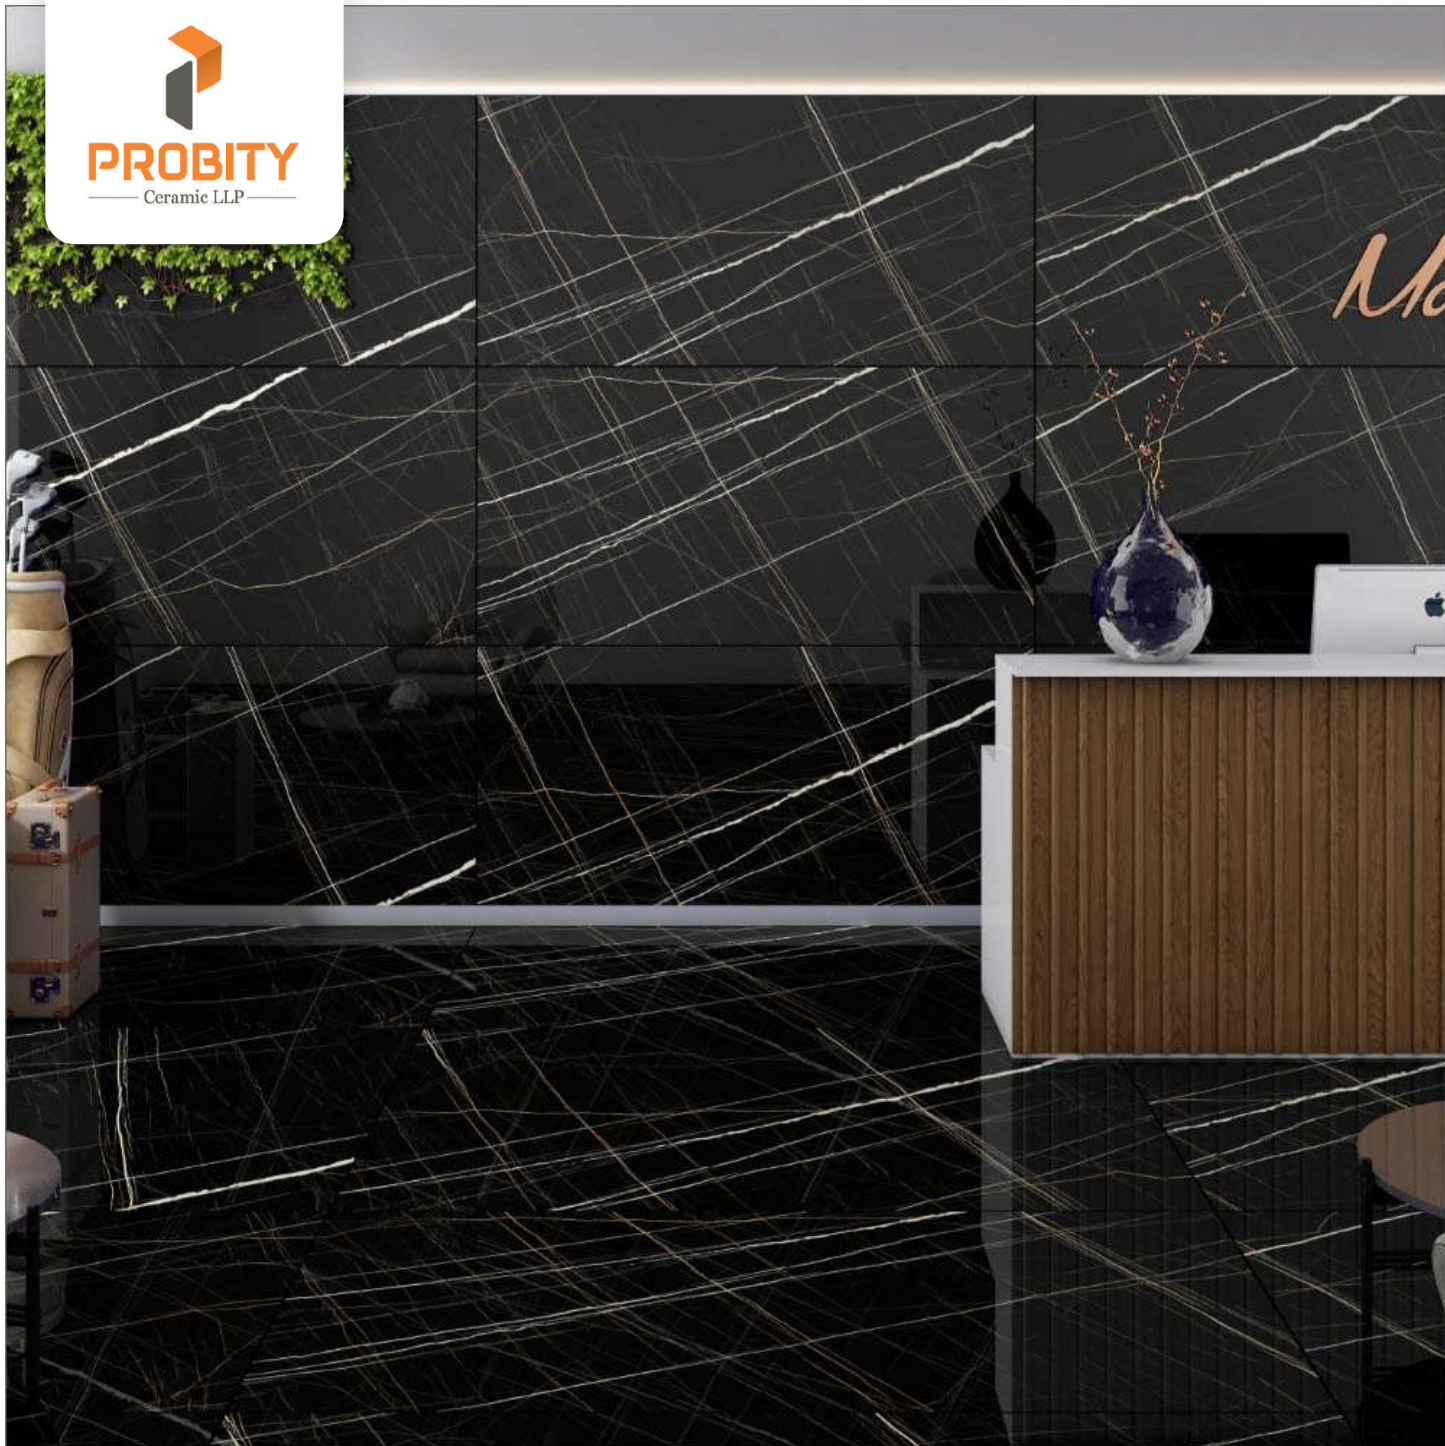

PROBITY
Ceramic LLP

SIZE
800 X 1600MM

THICKNESS
9MM

SAINT LAURENT

FINISH
DARK GLASS

RANDOM
4