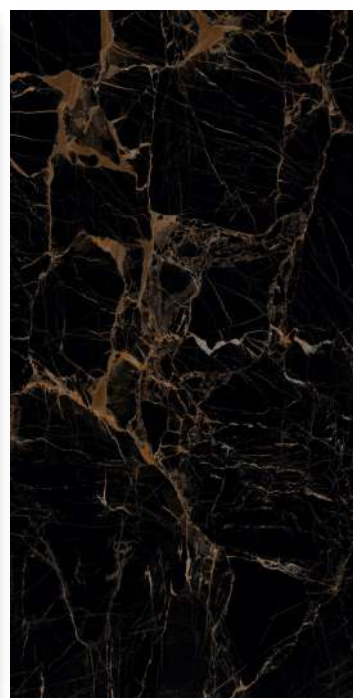

SIZE
800 X 1600MM

THICKNESS
9MM

COSMOS GOLD

FINISH
DARK GLASS

RANDOM
3