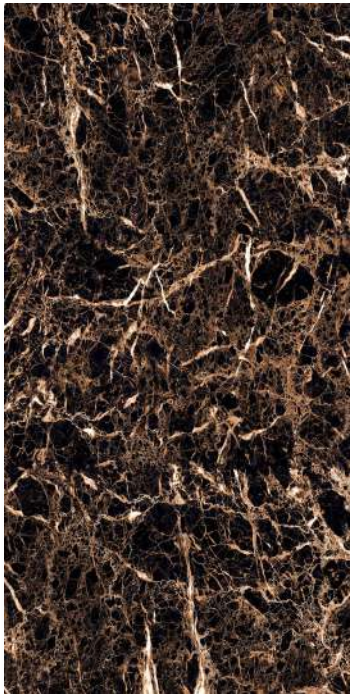

SIZE
800 X 1600MM

THICKNESS
9MM

BLACK RIVER

FINISH
DARK GLASS

RANDOM
3

SIZE
800 X 1600MM

THICKNESS
9MM

CLASSIC GOLD