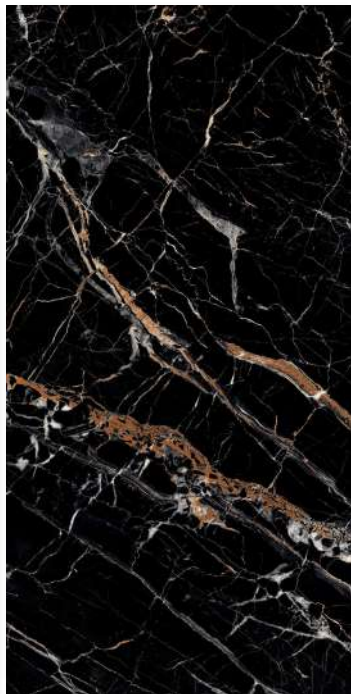

FINISH
DARK GLASS

RANDOM
4

SIZE
800 X 1600MM

THICKNESS
9MM

LEGEND BLACK

FINISH
DARK GLASS

RANDOM
4

PROBITY
Ceramic LLP