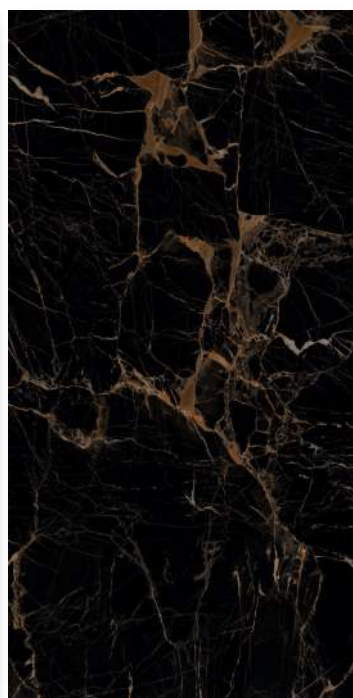

SIZE
800 X 1600MM

THICKNESS
9MM

COSMOS GOLD

FINISH
DARK GLASS

RANDOM
3