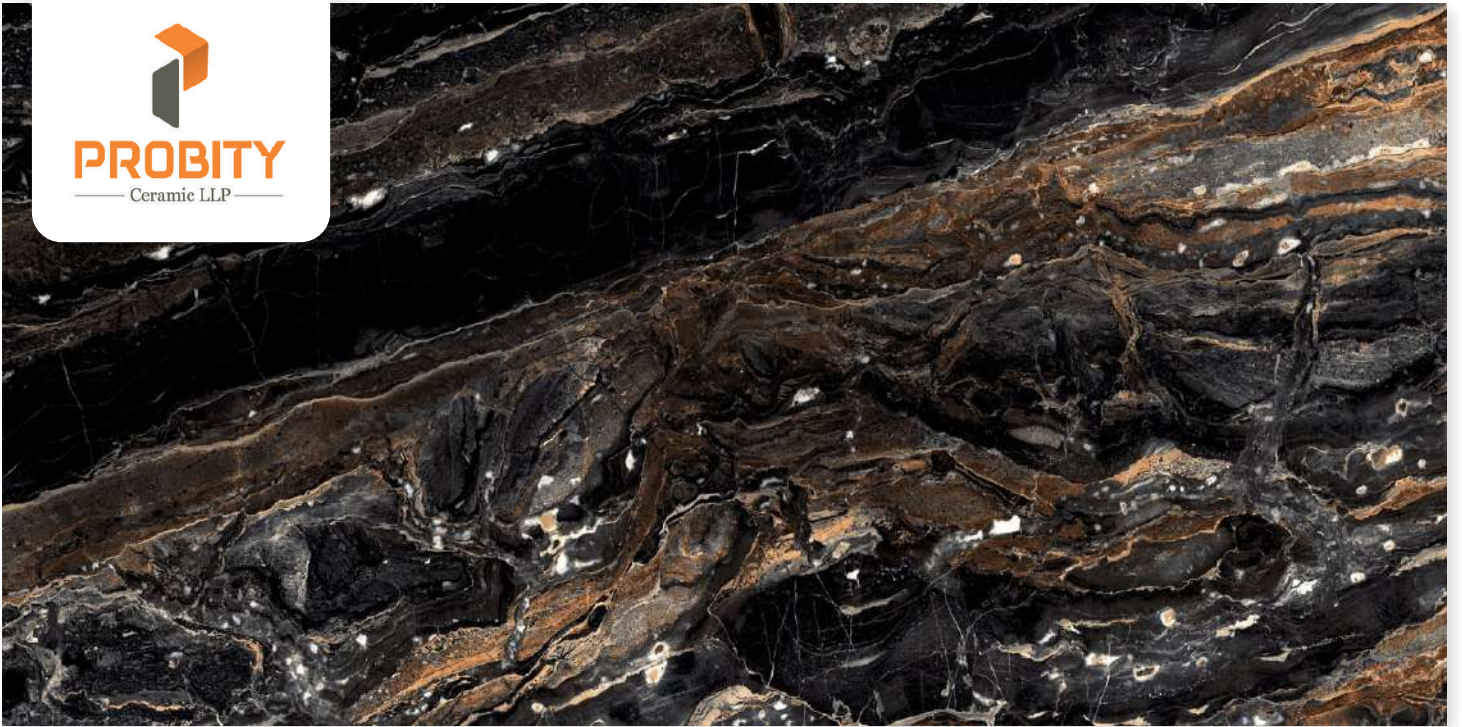

SIZE
800 X 1600MM

THICKNESS
9MM

FLURRY BROWN

FINISH
DARK GLASS

RANDOM
3