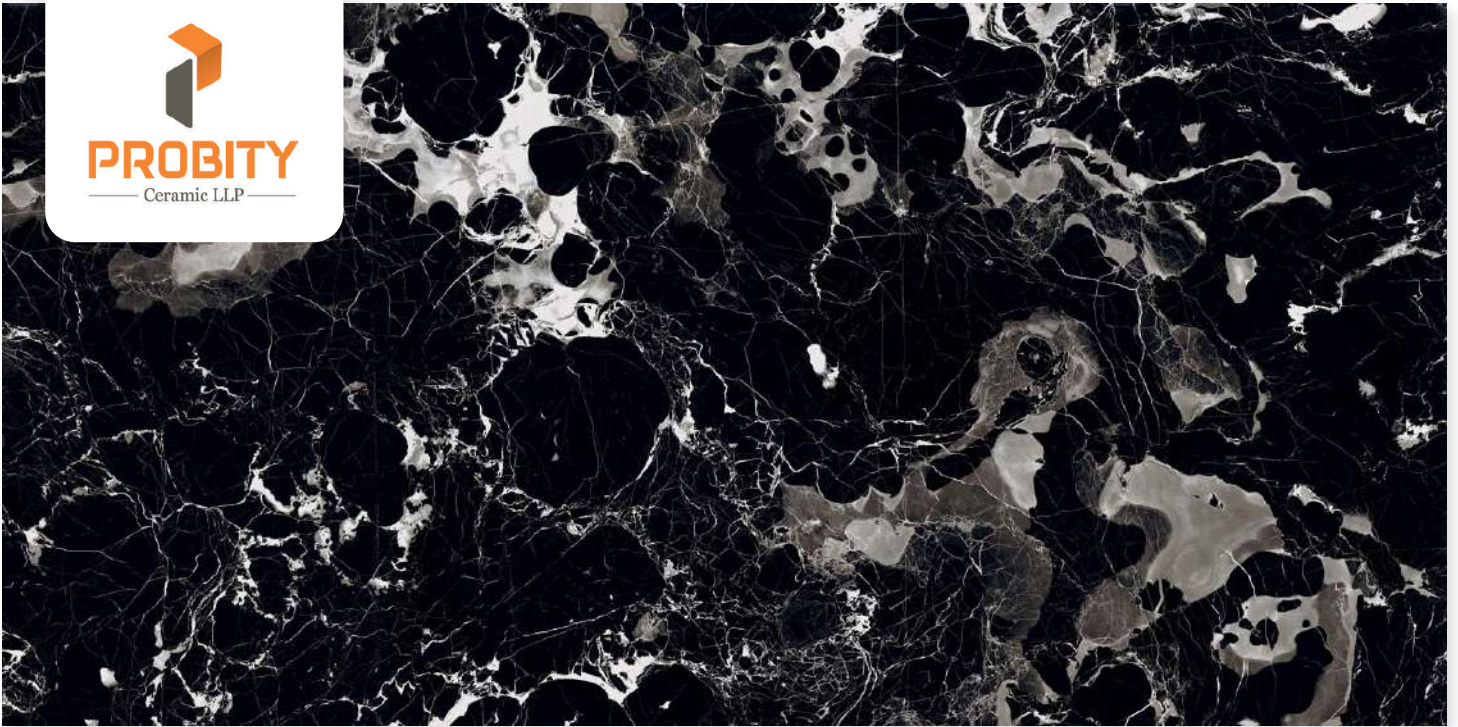

SIZE
800 X 1600MM

THICKNESS
9MM

SPIDER SILVER

FINISH
DARK GLASS

RANDOM
2