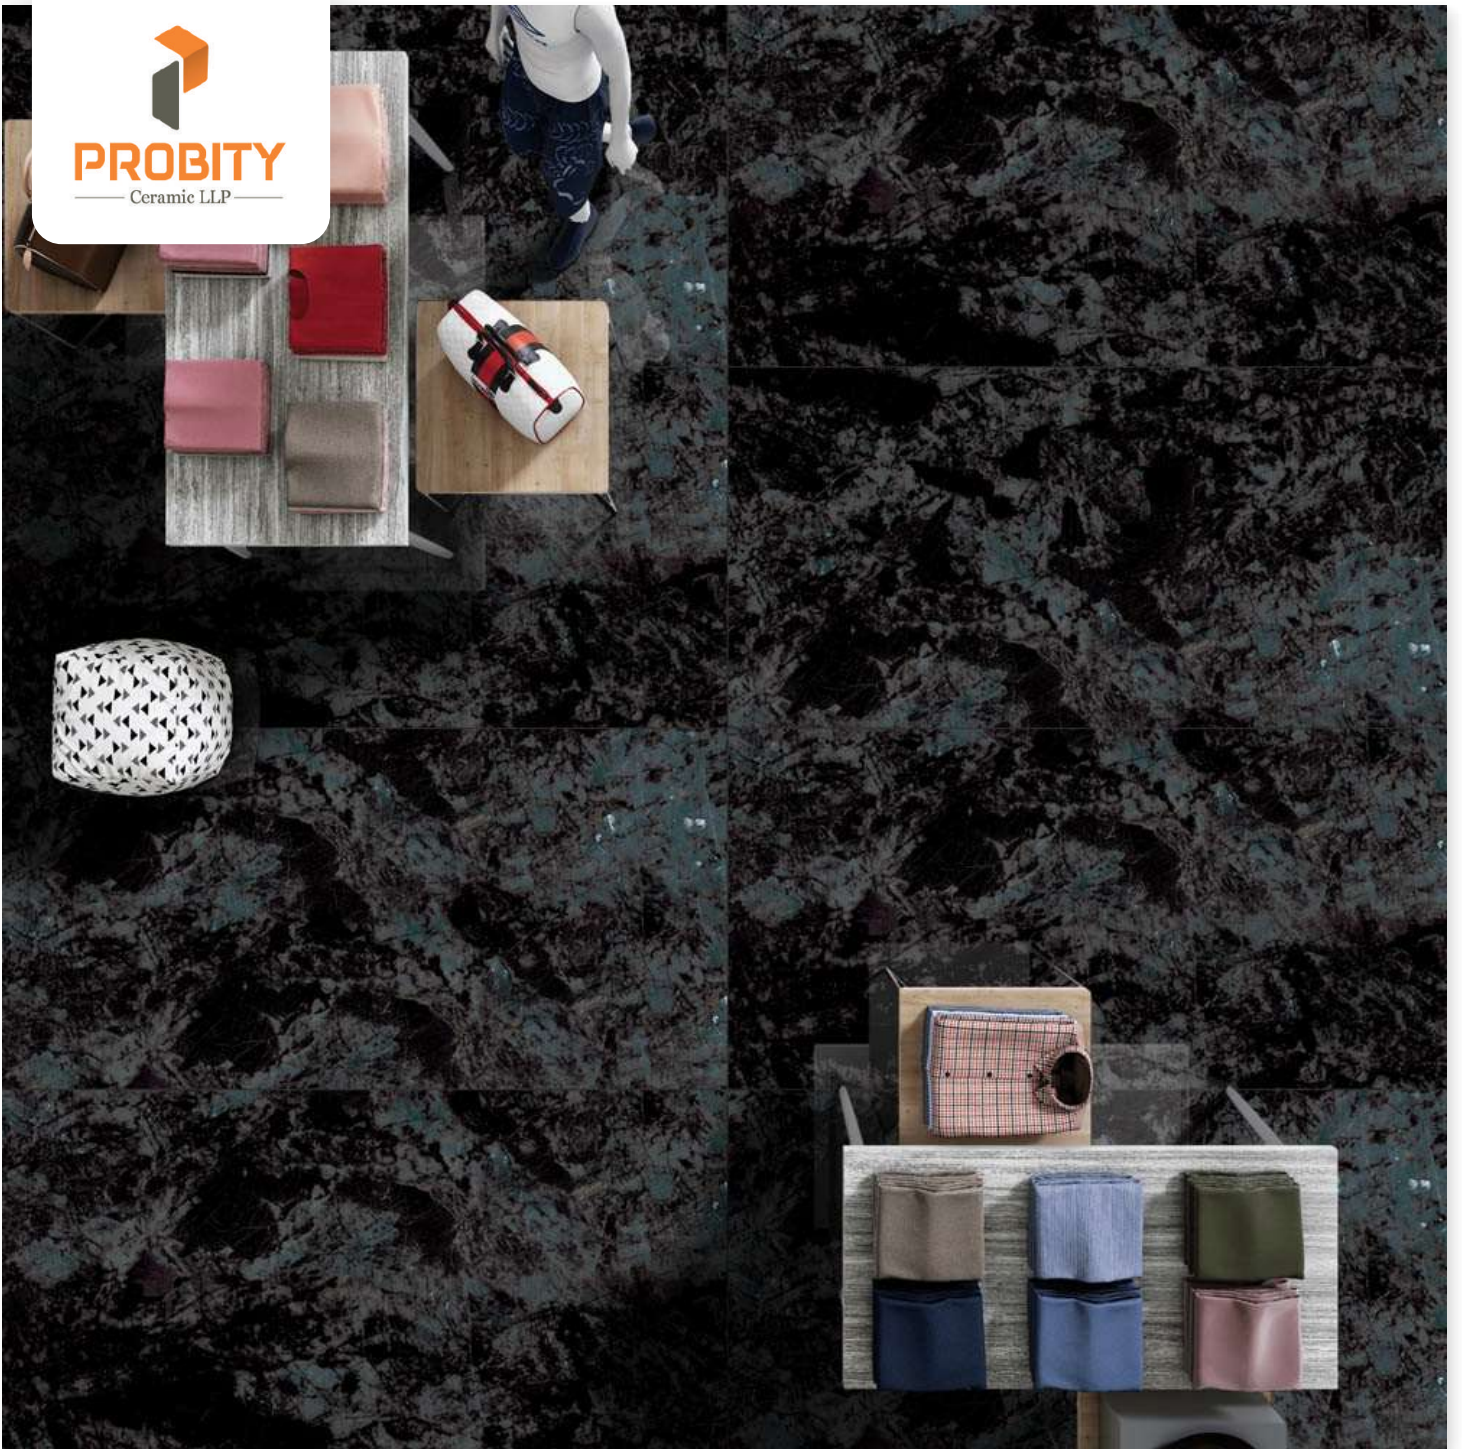

FINISH
DARK GLASS

RANDOM
2

SIZE
800 X 1600MM

THICKNESS
9MM

VOLGA BLUE

FINISH
DARK GLASS

RANDOM
2

PROBITY
Ceramic LLP