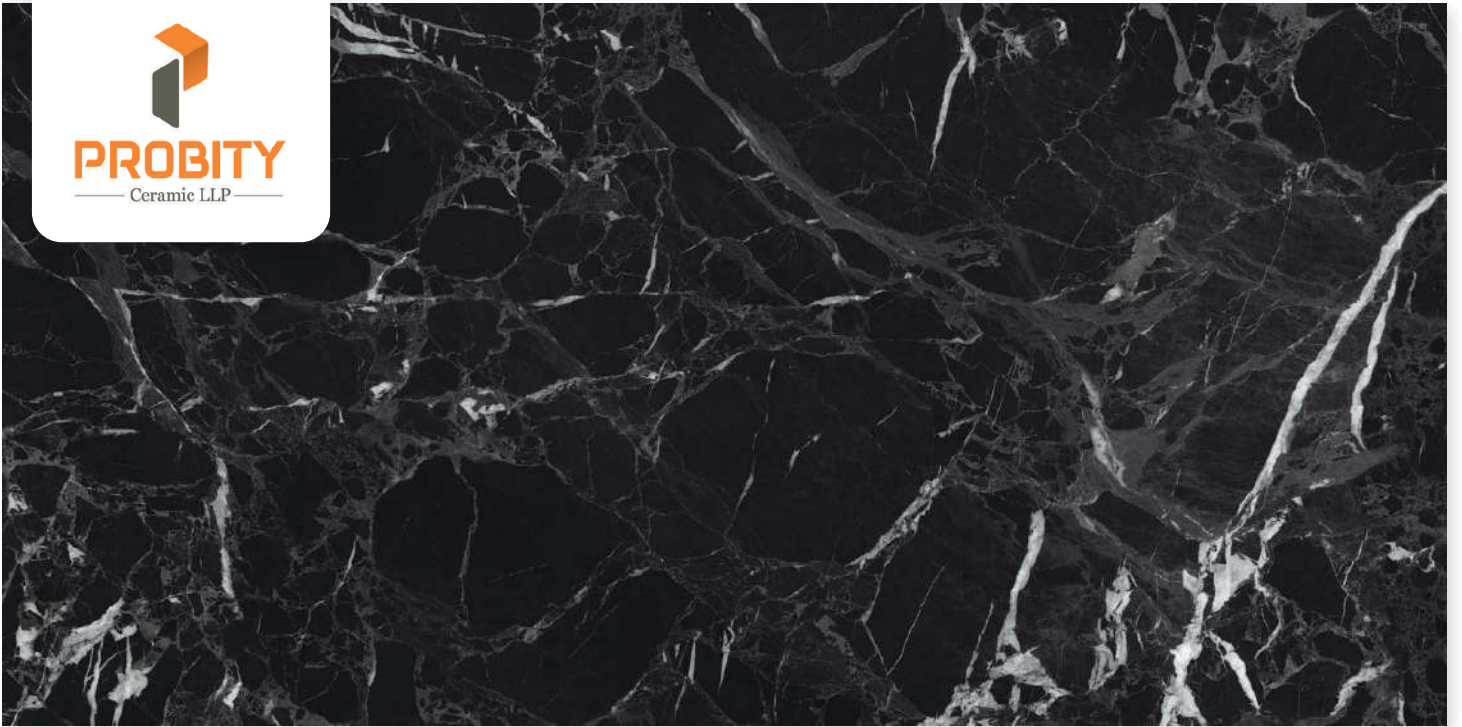

SATA ROYAL

FINISH
DARK GLASS

RANDOM
2

SIZE
800 X 1600MM

THICKNESS
9MM

SENSI BLACK

FINISH
DARK GLASS

RANDOM
4