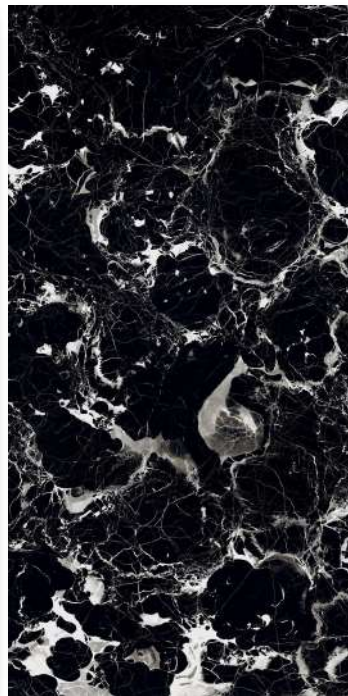

SIZE
800 X 1600MM

THICKNESS
9MM

SPIDER SILVER

FINISH
DARK GLASS

RANDOM
2