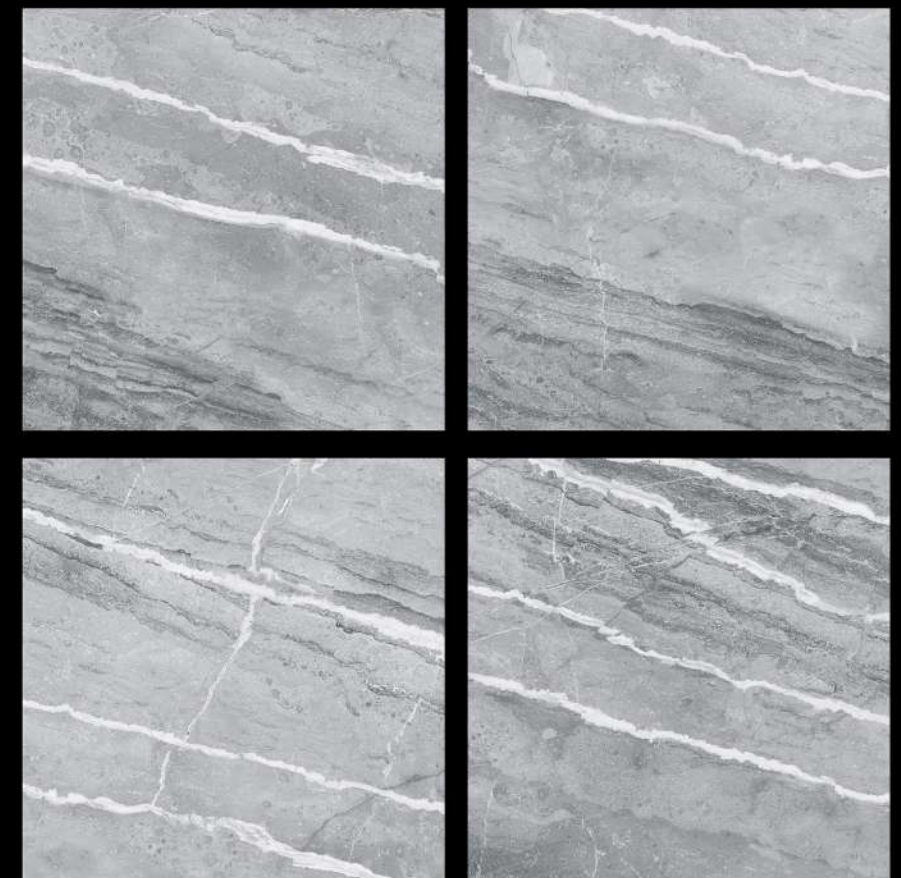

GVT | **POLISHED**
PGVT | 600 x 600mm

DU-50116

- 100% Replacement for Italian Marble
- Water Absorption $\leq 0.5\%$
- Zero Maintenance
- Stain Class 5 Resistant
- Eco Friendly
- Divine Glossiness
- Fire Resistant
- Frost Resistant