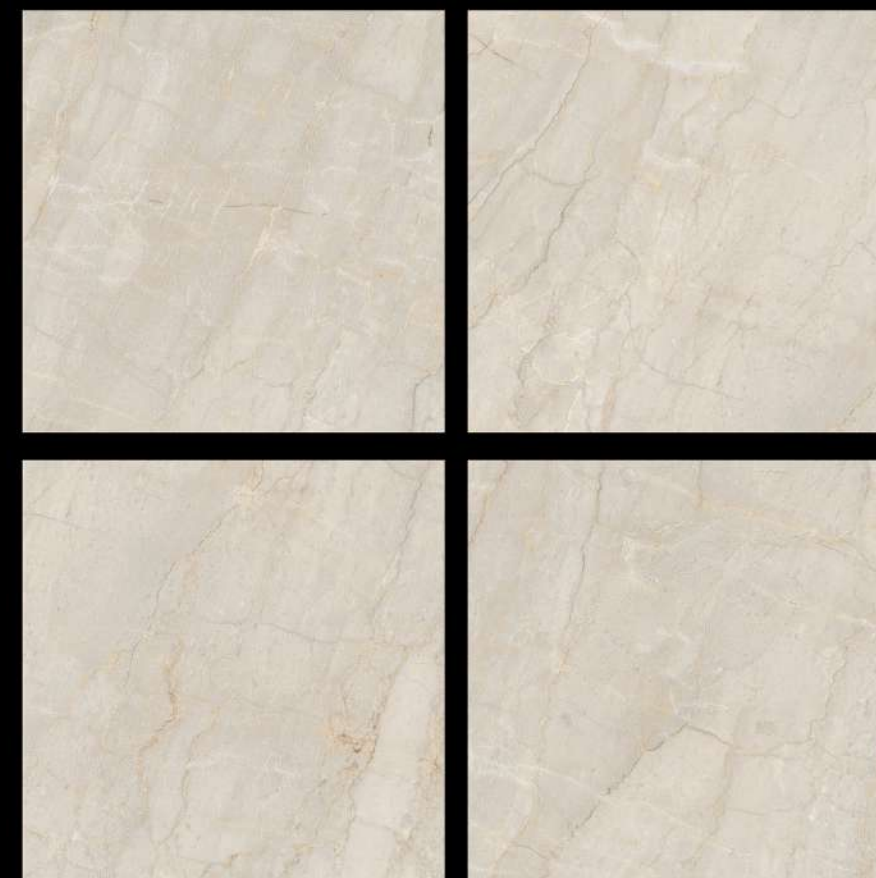

GVT | **POLISHED**
PGVT | 600 x 600mm

SCR-6765

100% Replacement
for Italian Marble

Water Absorption
 $\leq 0.5\%$

Zero
Maintenance

Stain Class 5
Resistant

Eco
Friendly

Divine
Glossiness

Fire
Resistant

Frost
Resistant