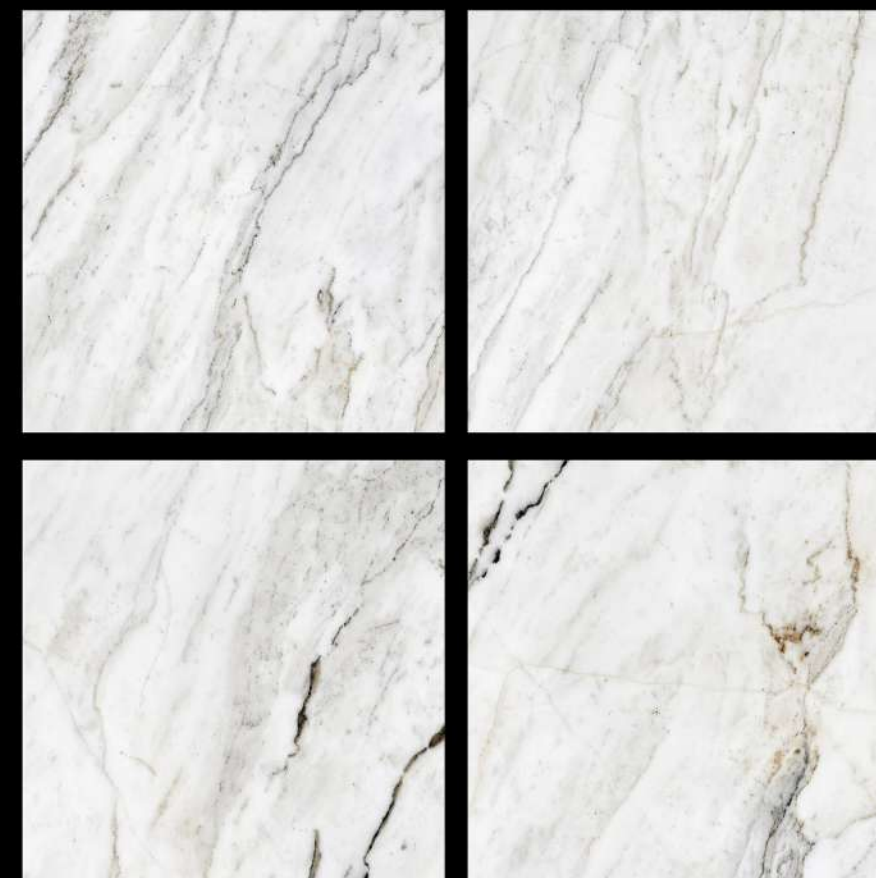

GVT | **POLISHED**
PGVT | 600 x 600mm

M040

100% Replacement
for Italian Marble

Water Absorption
 $\leq 0.5\%$

Zero
Maintenance

Stain Class 5
Resistant

Eco
Friendly

Divine
Glossiness

Fire
Resistant

Frost
Resistant