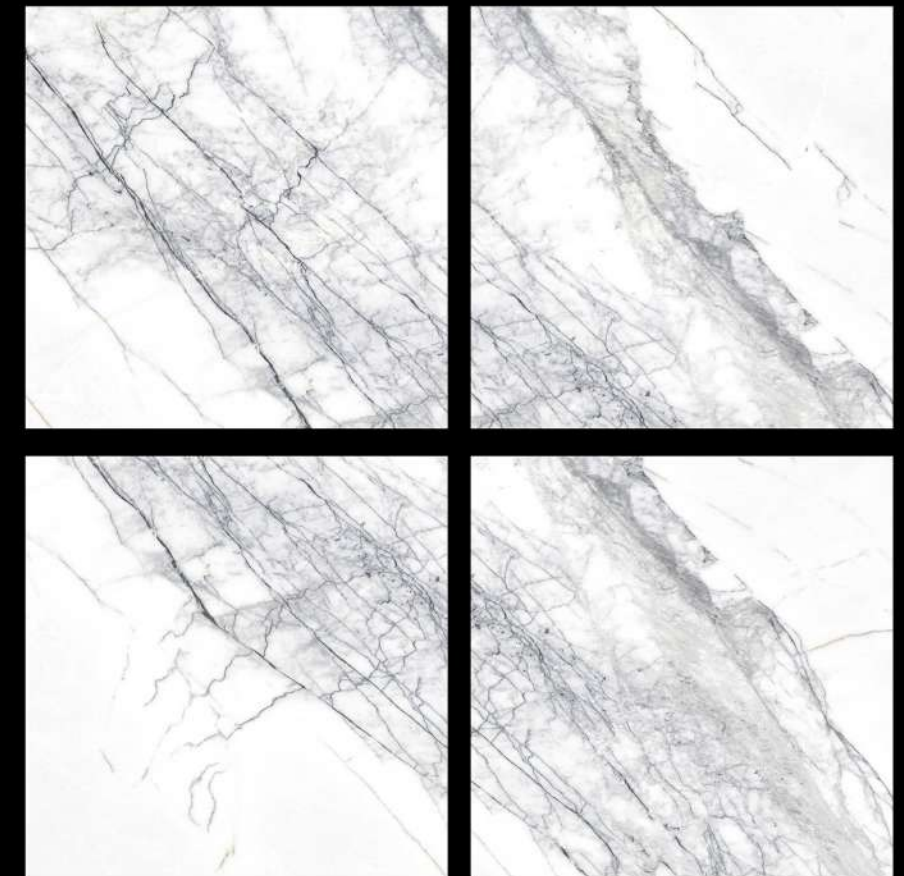

GVT | **POLISHED**
PGVT | 600 x 600mm

12149 ARBESCATO WHITE

100% Replacement
for Italian Marble

Water Absorption
 $\leq 0.5\%$

Zero
Maintenance

Stain Class 5
Resistant

Eco
Friendly

Divine
Glossiness

Fire
Resistant

Frost
Resistant