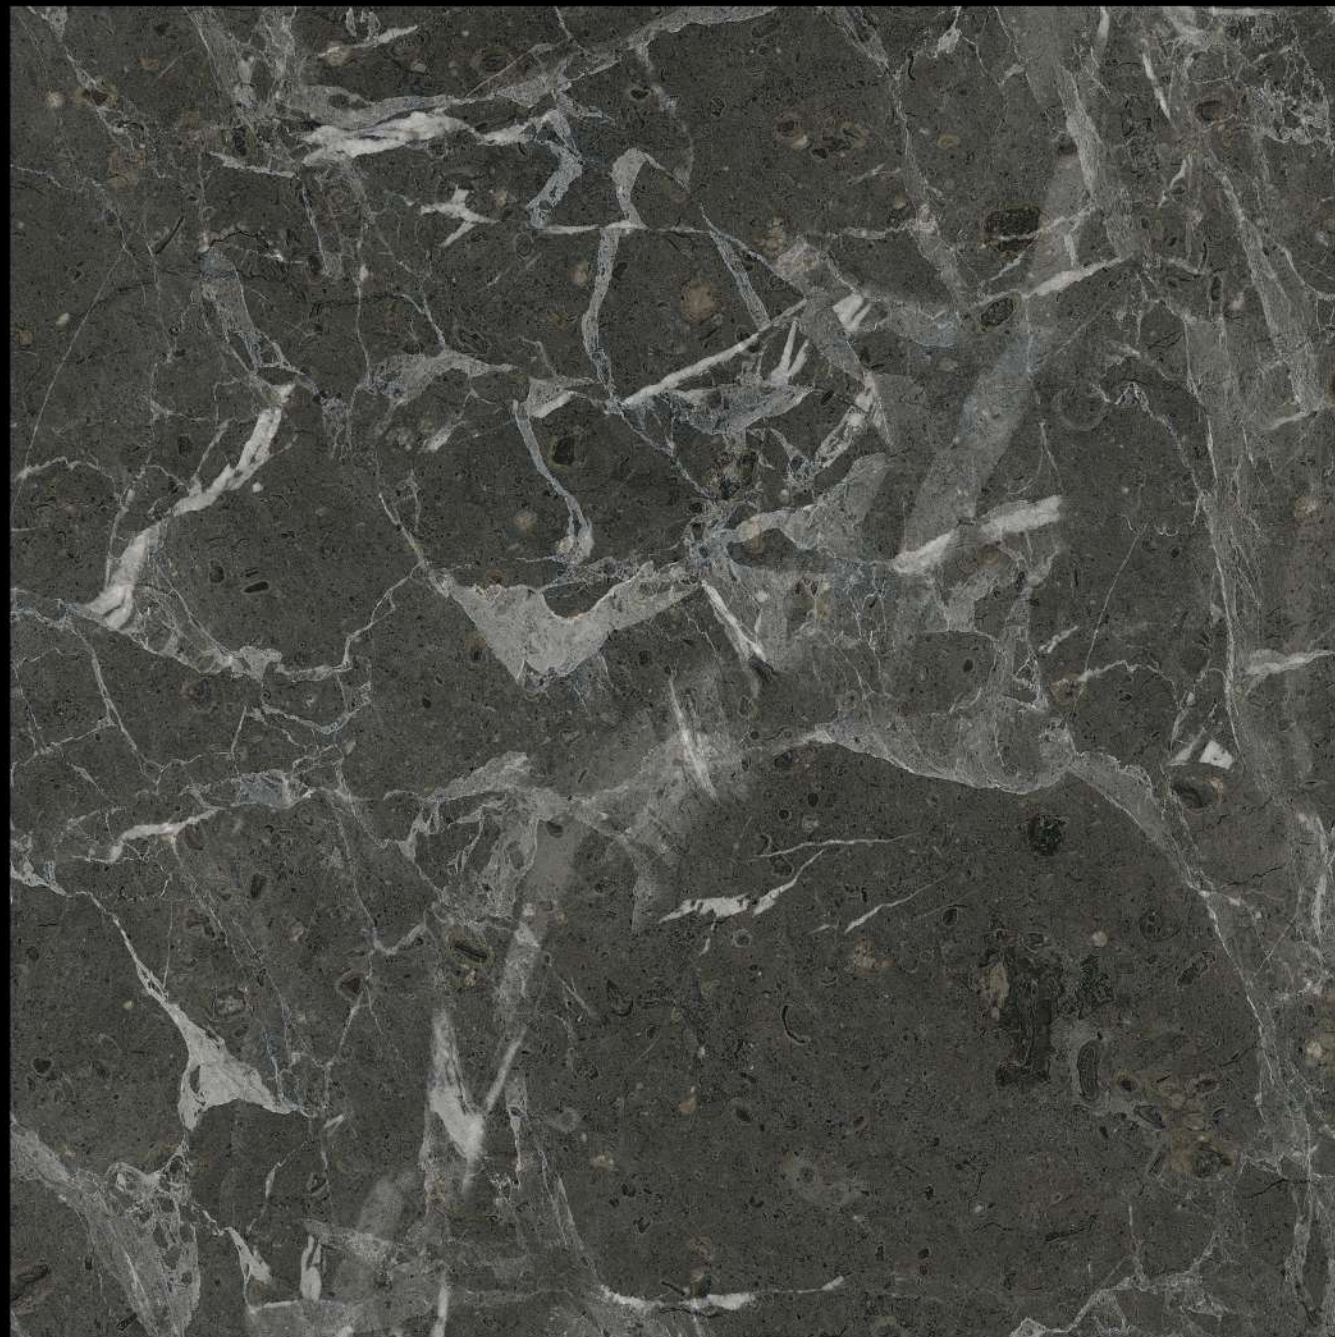

GVT | **POLISHED**
PGVT | 600 x 600mm

19 ANTIPAROS

100% Replacement
for Italian Marble

Water Absorption
 $\leq 0.5\%$

Zero
Maintenance

Stain Class 5
Resistant

Eco
Friendly

Divine
Glossiness

Fire
Resistant

Frost
Resistant