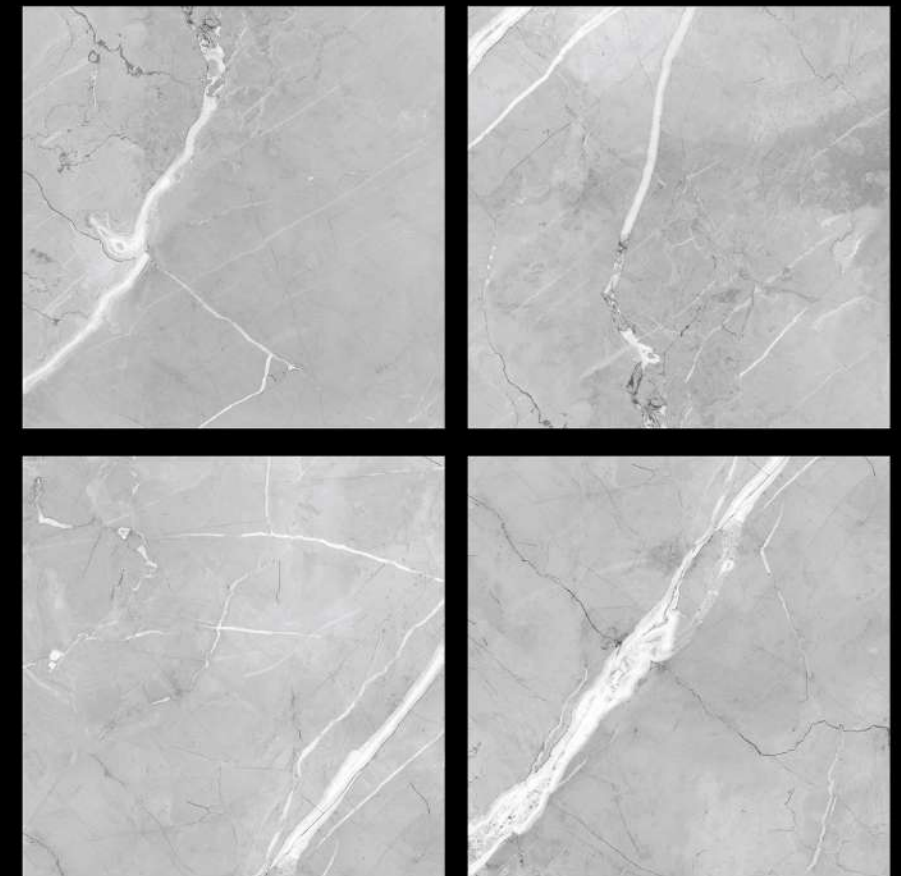

GVT | **POLISHED**
PGVT | 600 x 600mm

12047 MARBILA GRIS

- 100% Replacement for Italian Marble
- Water Absorption $\leq 0.5\%$
- Zero Maintenance
- Stain Class 5 Resistant
- Eco Friendly
- Divine Glossiness
- Fire Resistant
- Frost Resistant