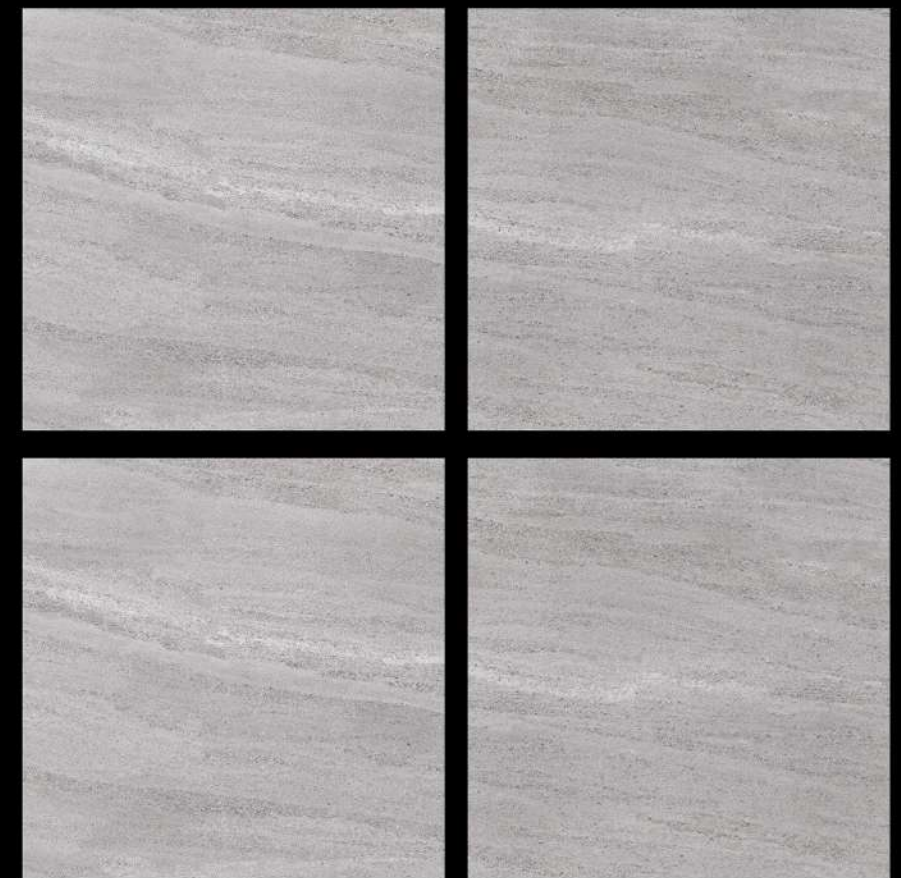

GVT | **POLISHED**
PGVT | 600 x 600mm

12110 MOCA CREAM LIGHT GREY

- 100% Replacement for Italian Marble
- Water Absorption $\leq 0.5\%$
- Zero Maintenance
- Stain Class 5 Resistant
- Eco Friendly
- Divine Glossiness
- Fire Resistant
- Frost Resistant