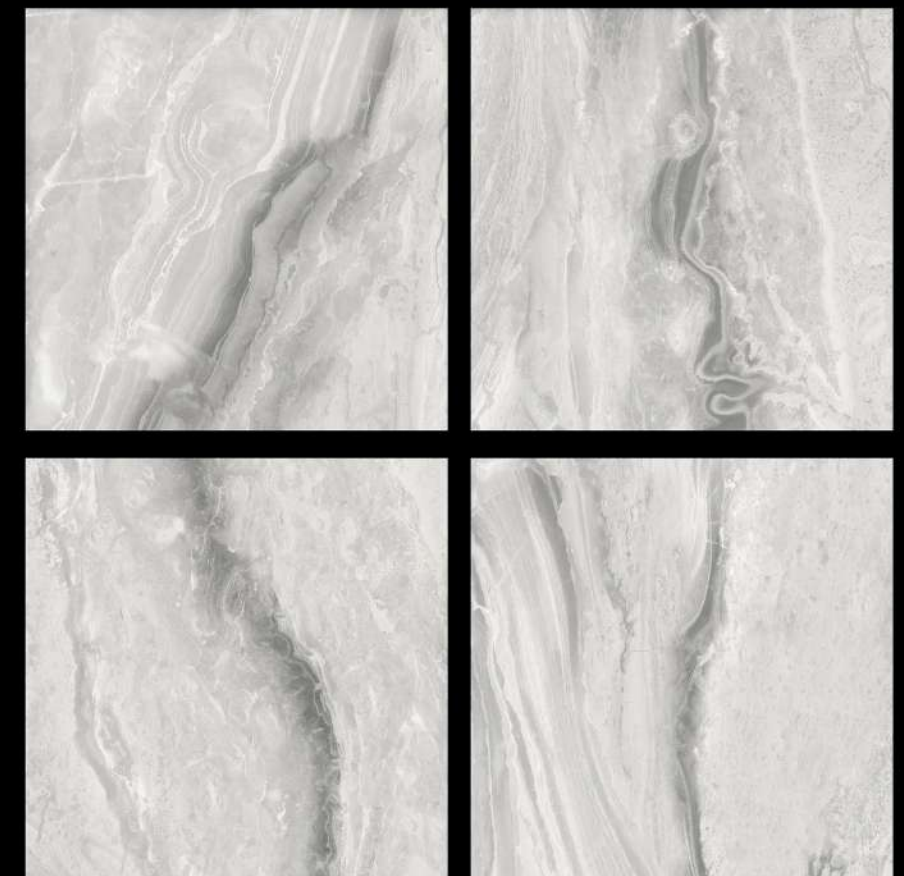

GVT | **POLISHED**
PGVT | 600 x 600mm

SCR-6776

 100% Replacement
for Italian Marble

 Water Absorption
 $\leq 0.5\%$

 Zero
Maintenance

 Stain Class 5
Resistant

 Eco
Friendly

 Divine
Glossiness