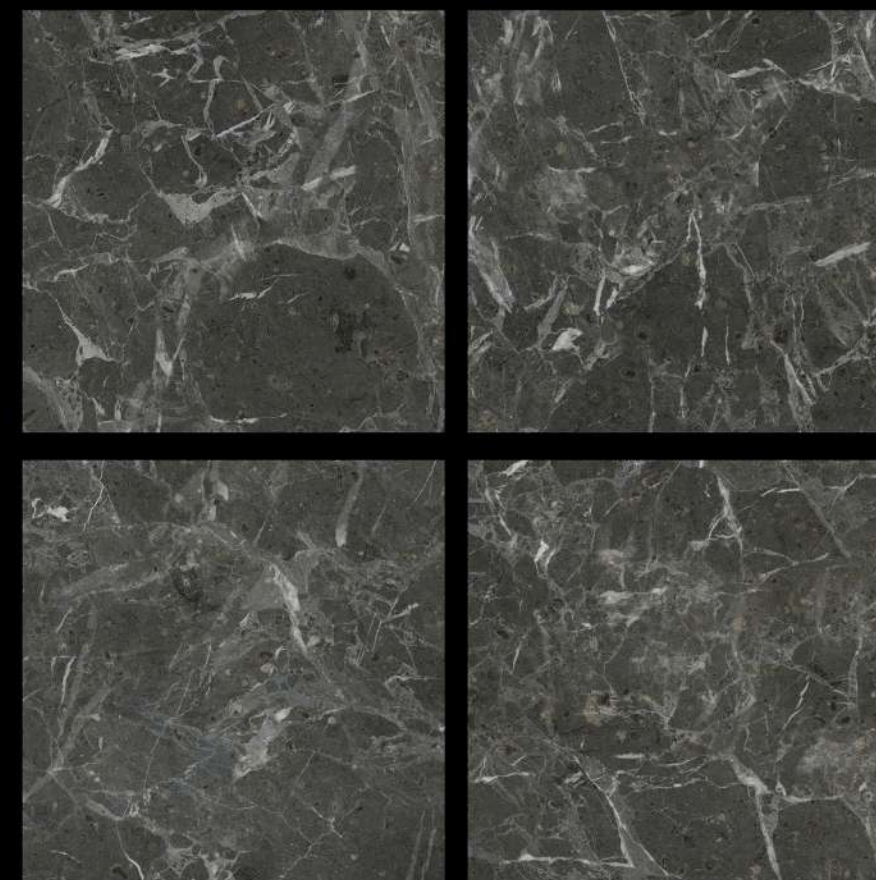

GVT | **POLISHED**
PGVT | 600 x 600mm

19 ANTIPAROS

100% Replacement
for Italian Marble

Water Absorption
 $\leq 0.5\%$

Zero
Maintenance

Stain Class 5
Resistant

Eco
Friendly

Divine
Glossiness

Fire
Resistant

Frost
Resistant