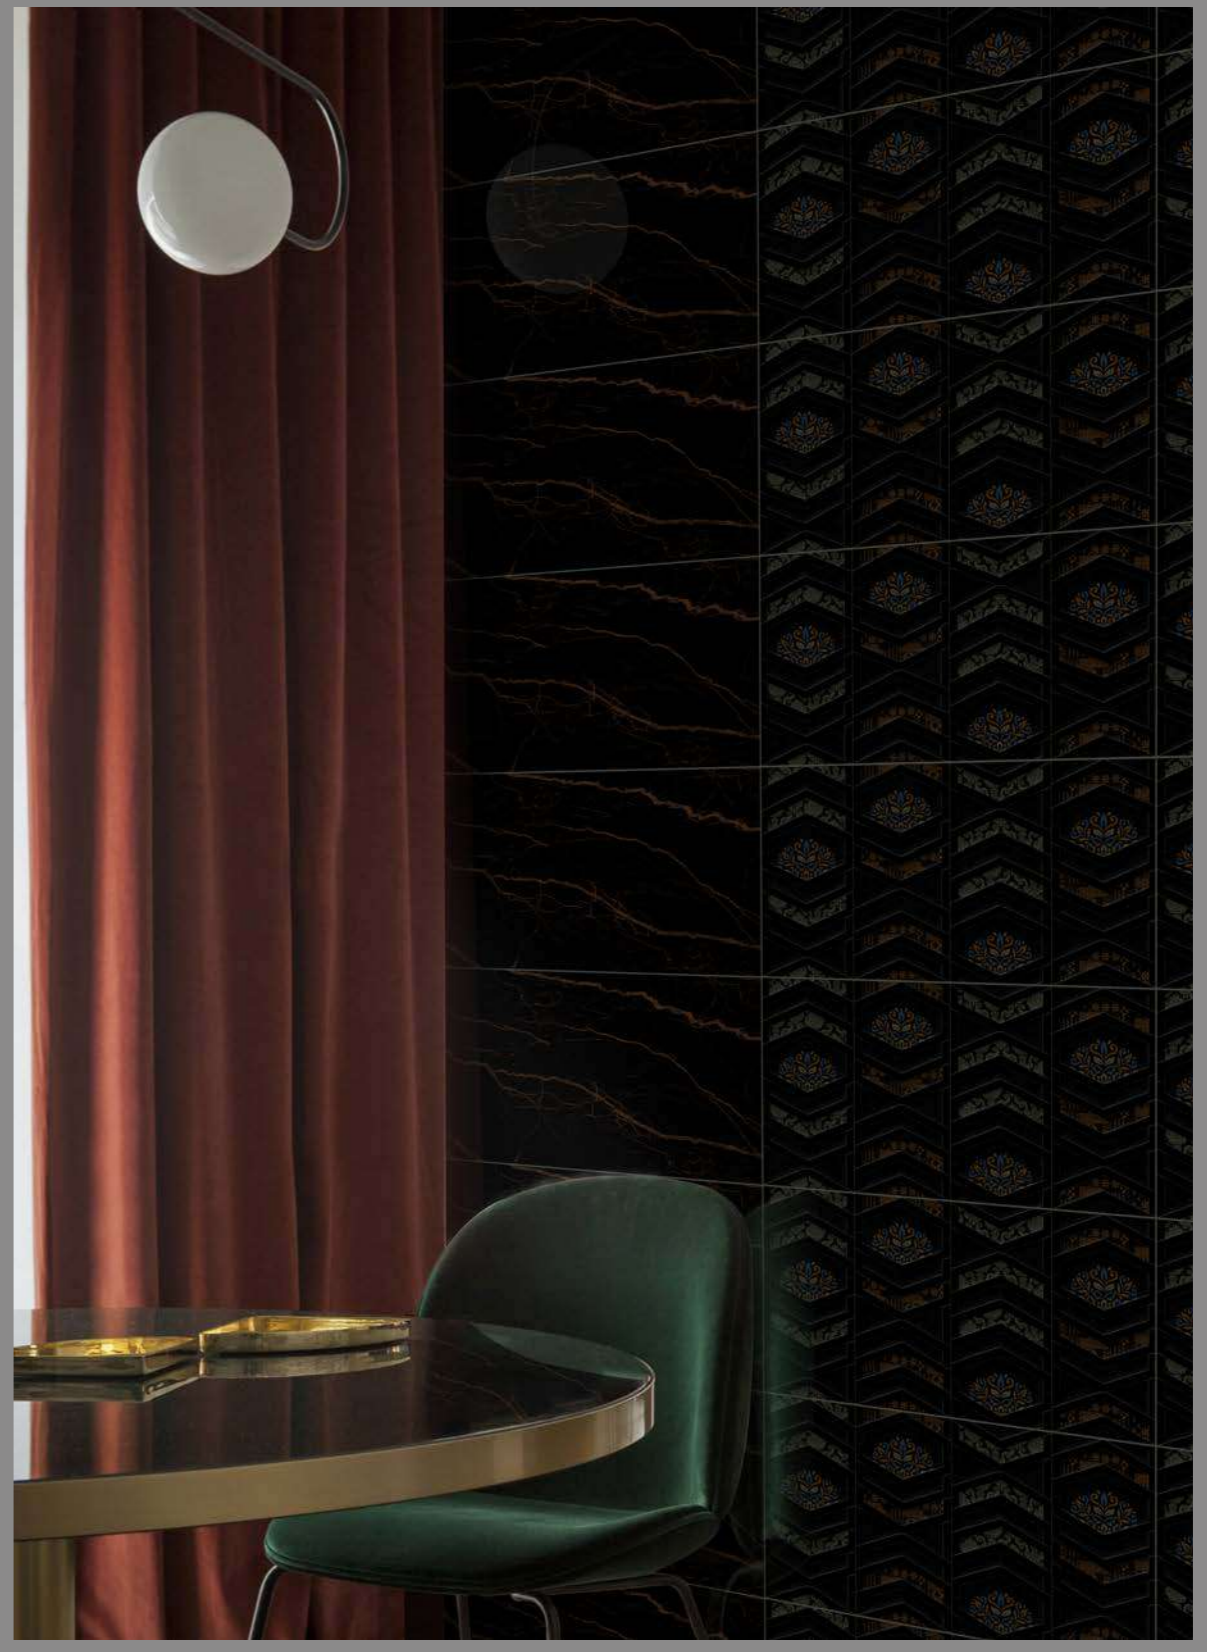

- INDOOR
- OUTDOOR
- SHOWER
- GARDEN
- FIREPLACE
- OFFICE
- PERIPHERY
- PARTITION