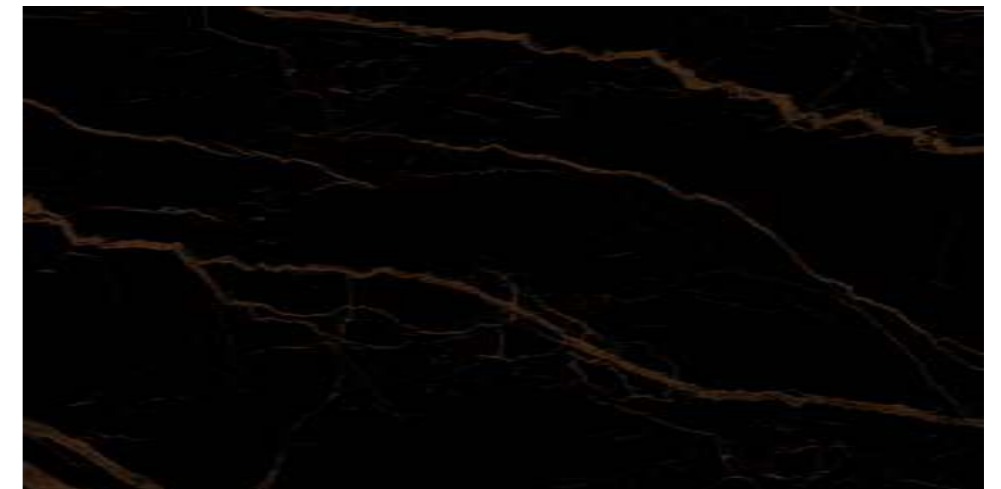

**300x600 MM
DIGITAL WALL TILES**

Water Proof

High Definition

Wall Tiles

Digital Tech

High Glossy

Oriental Black - 1

Oriental Black Decor-1