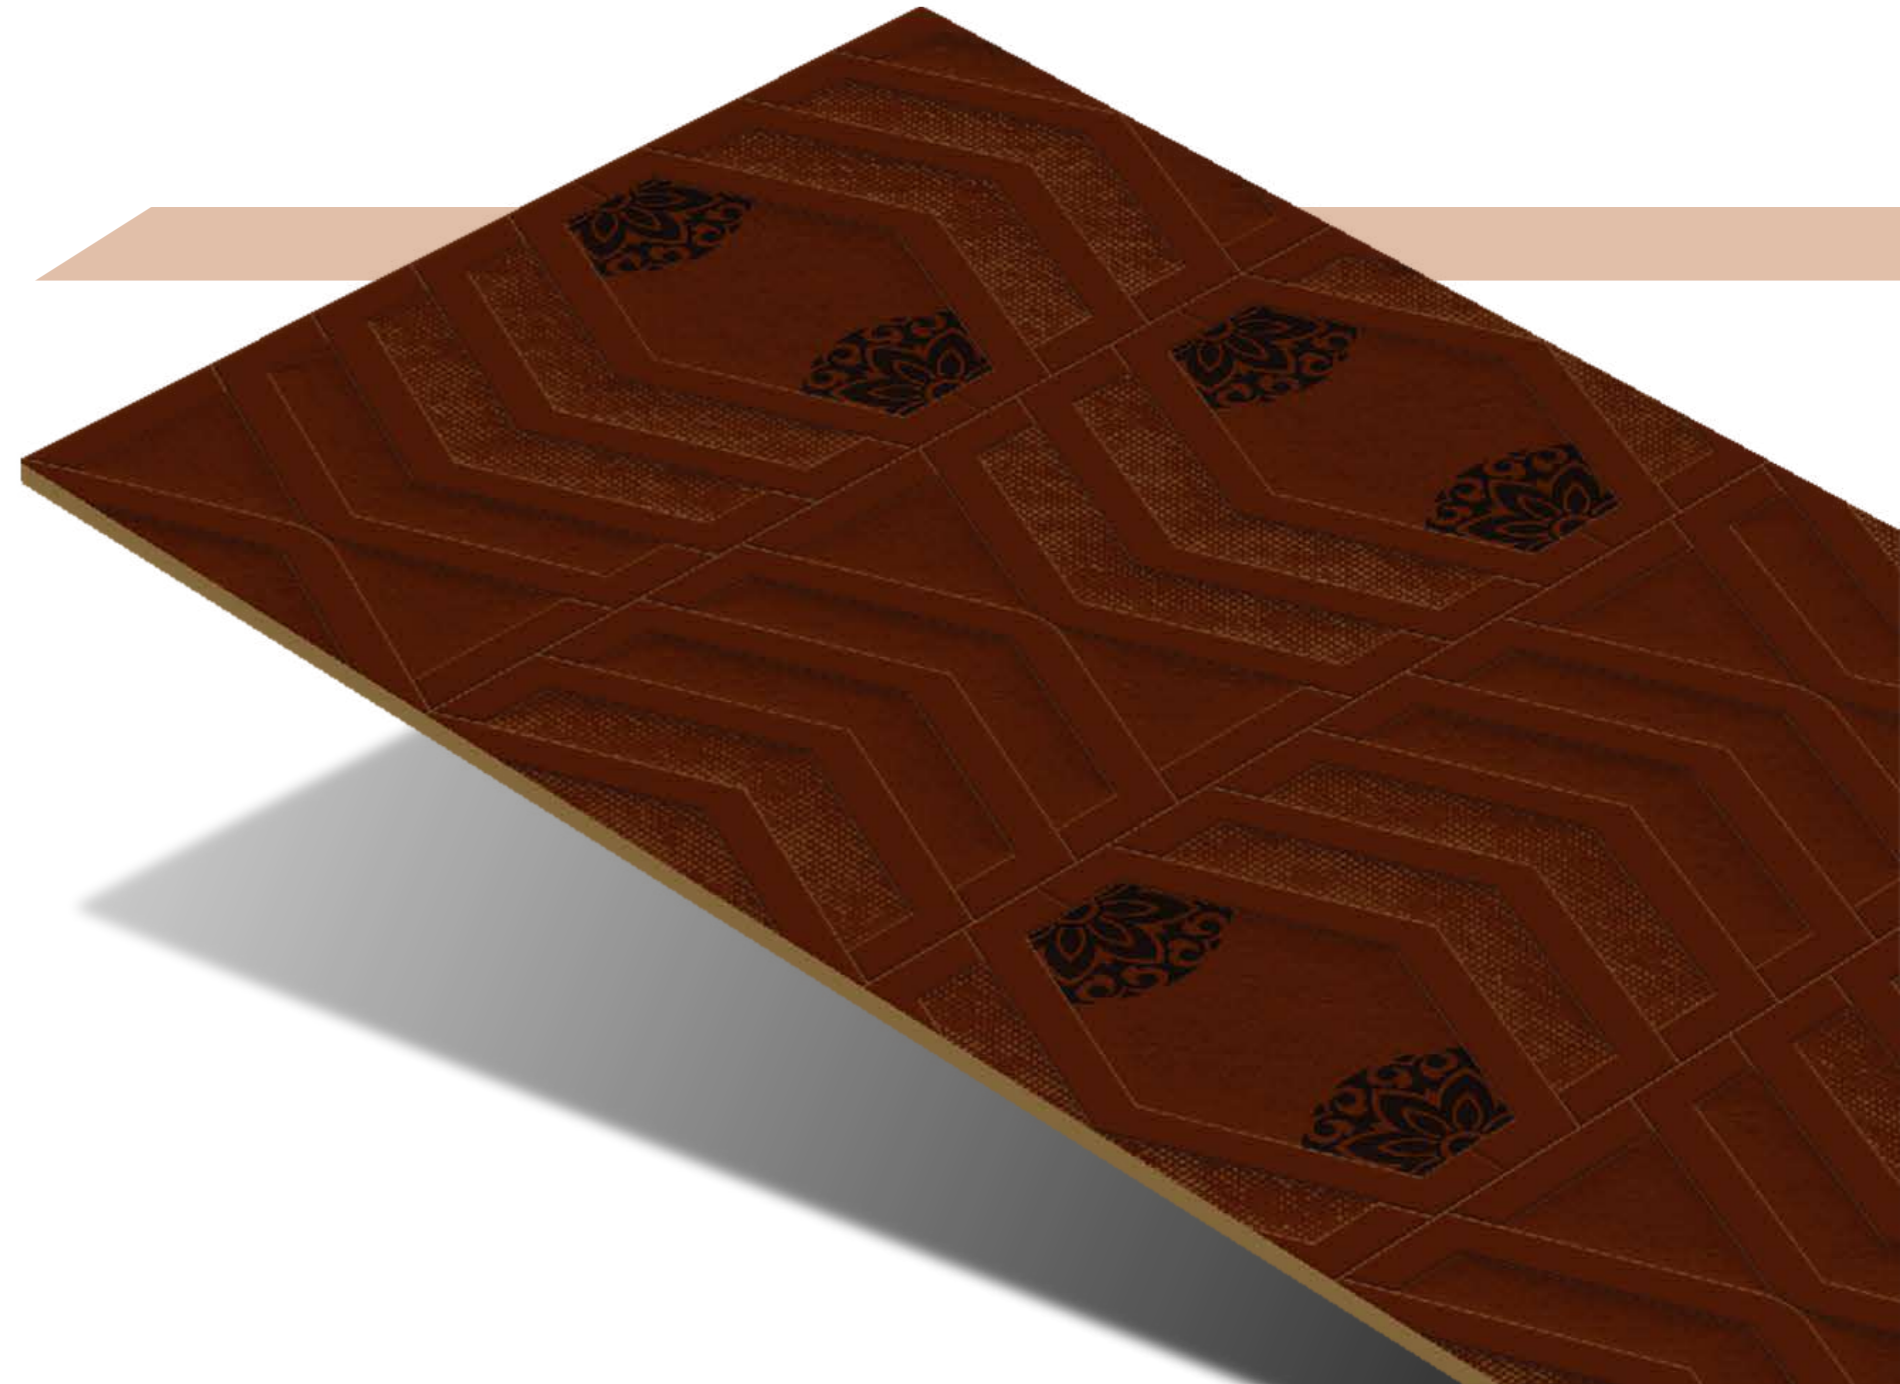

| Rosso Francia Decor-1

**DESIGN IS CREATIVITY
WITH STRATEGY.**

**300x600 MM
DIGITAL WALL TILES**

Water Proof

High Definition

Wall Tiles

Digital Tech

High Glossy