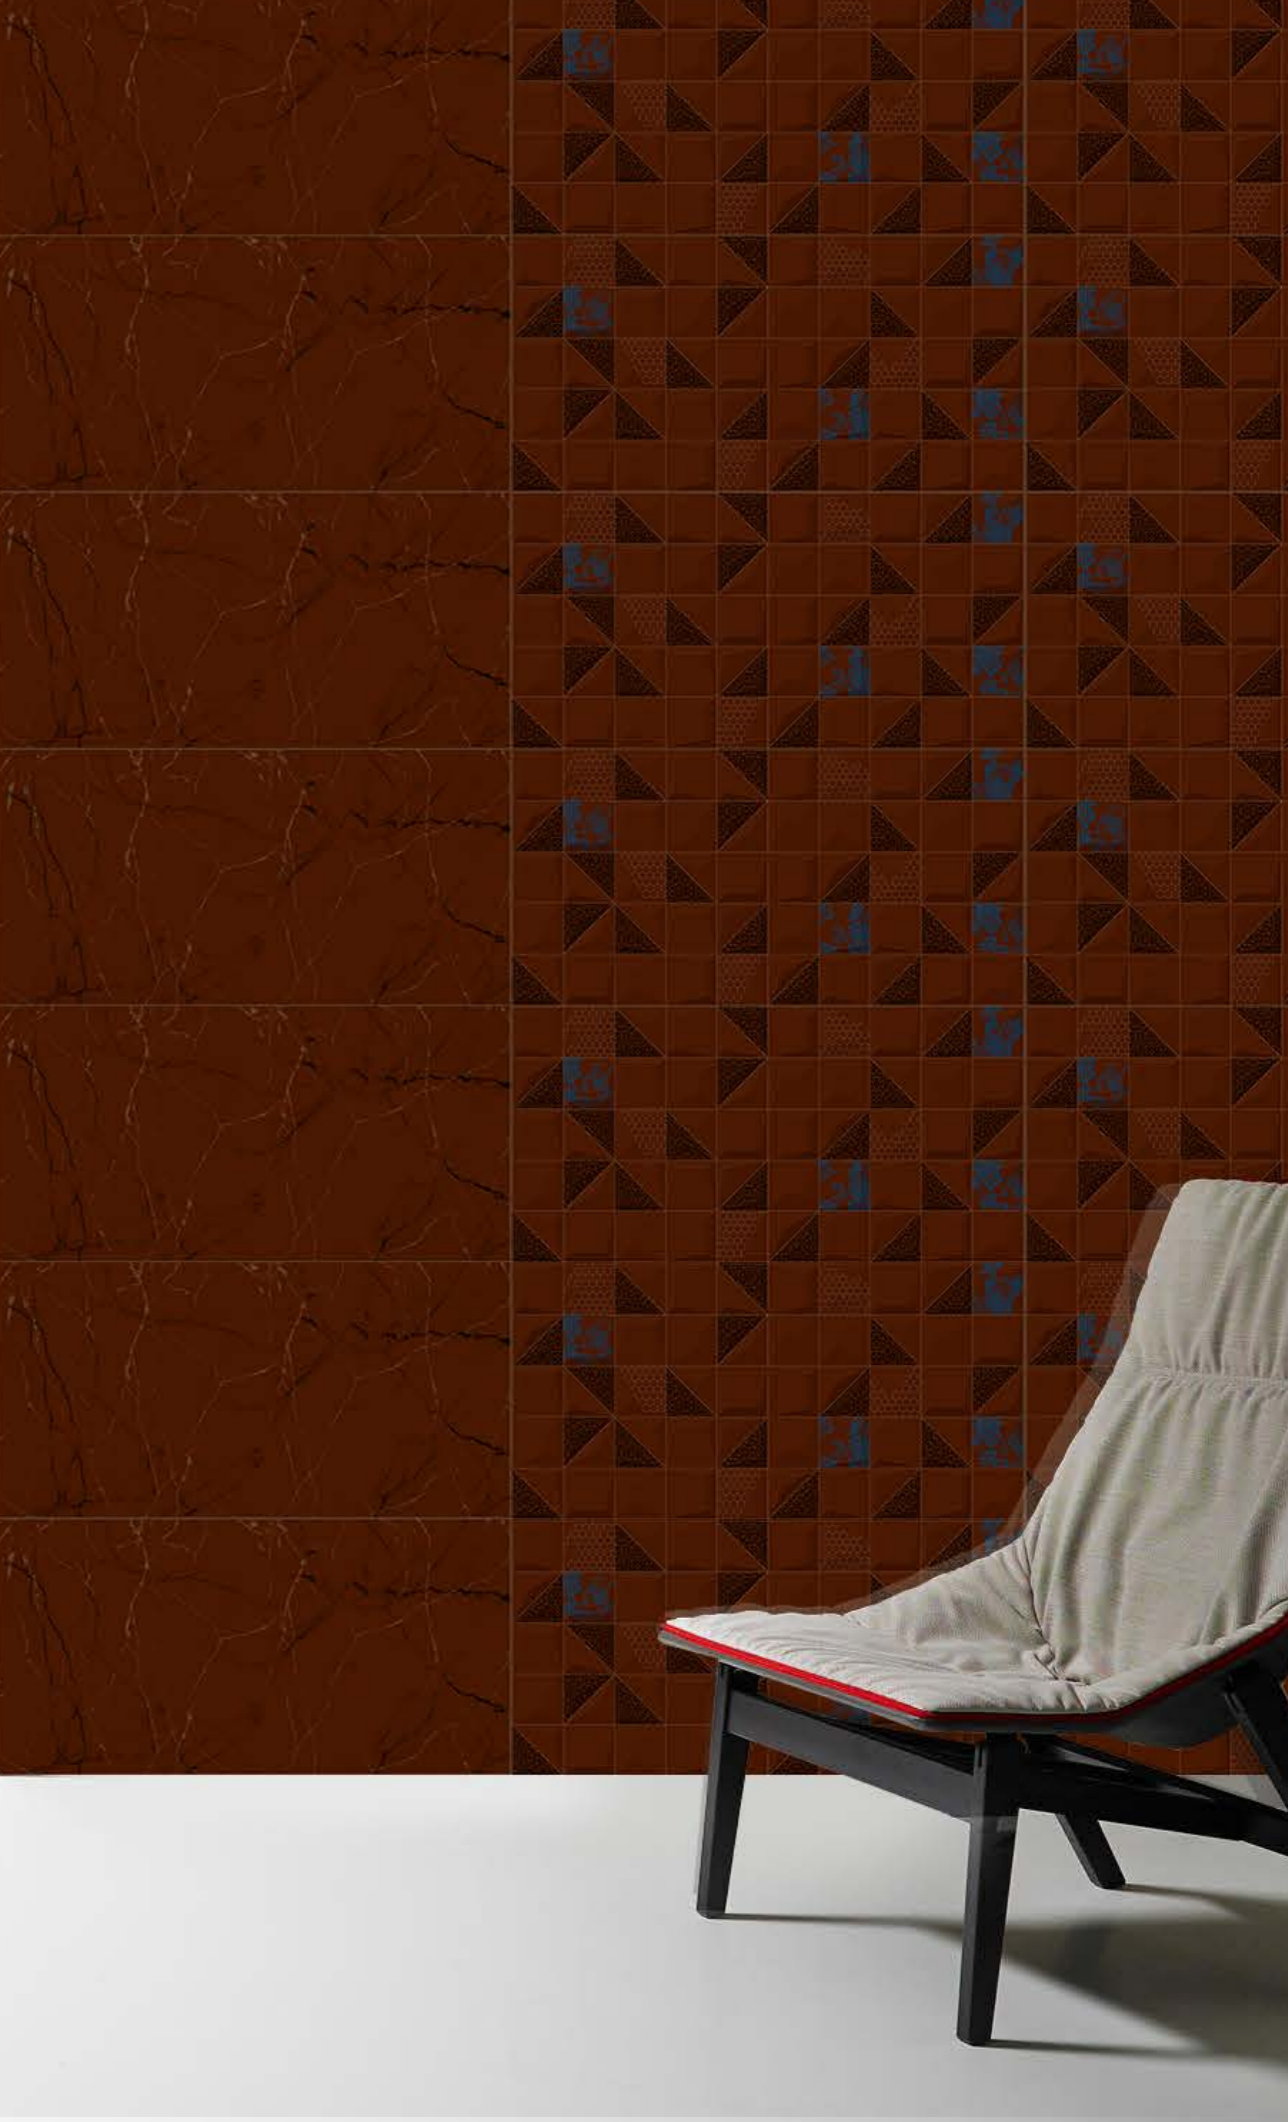

Red Levanto