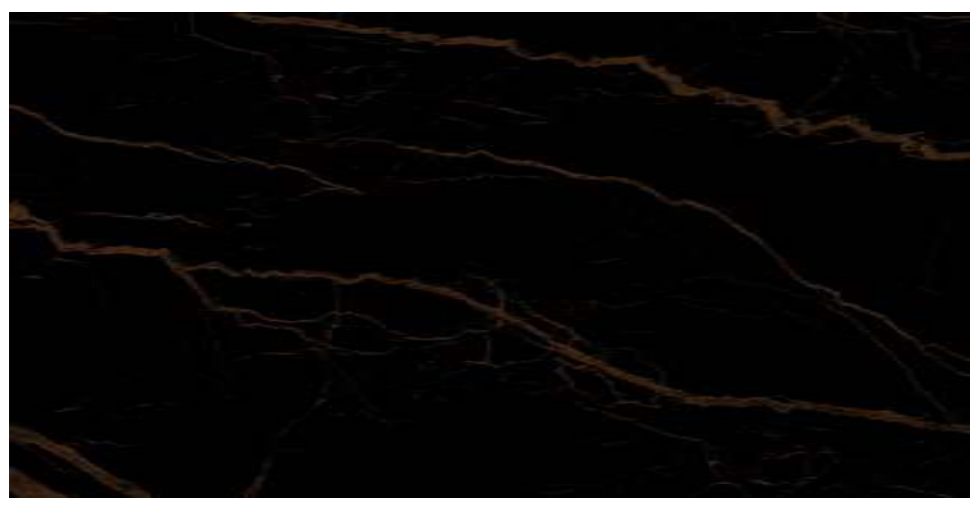

Oriental Black Decor-2

Oriental Black