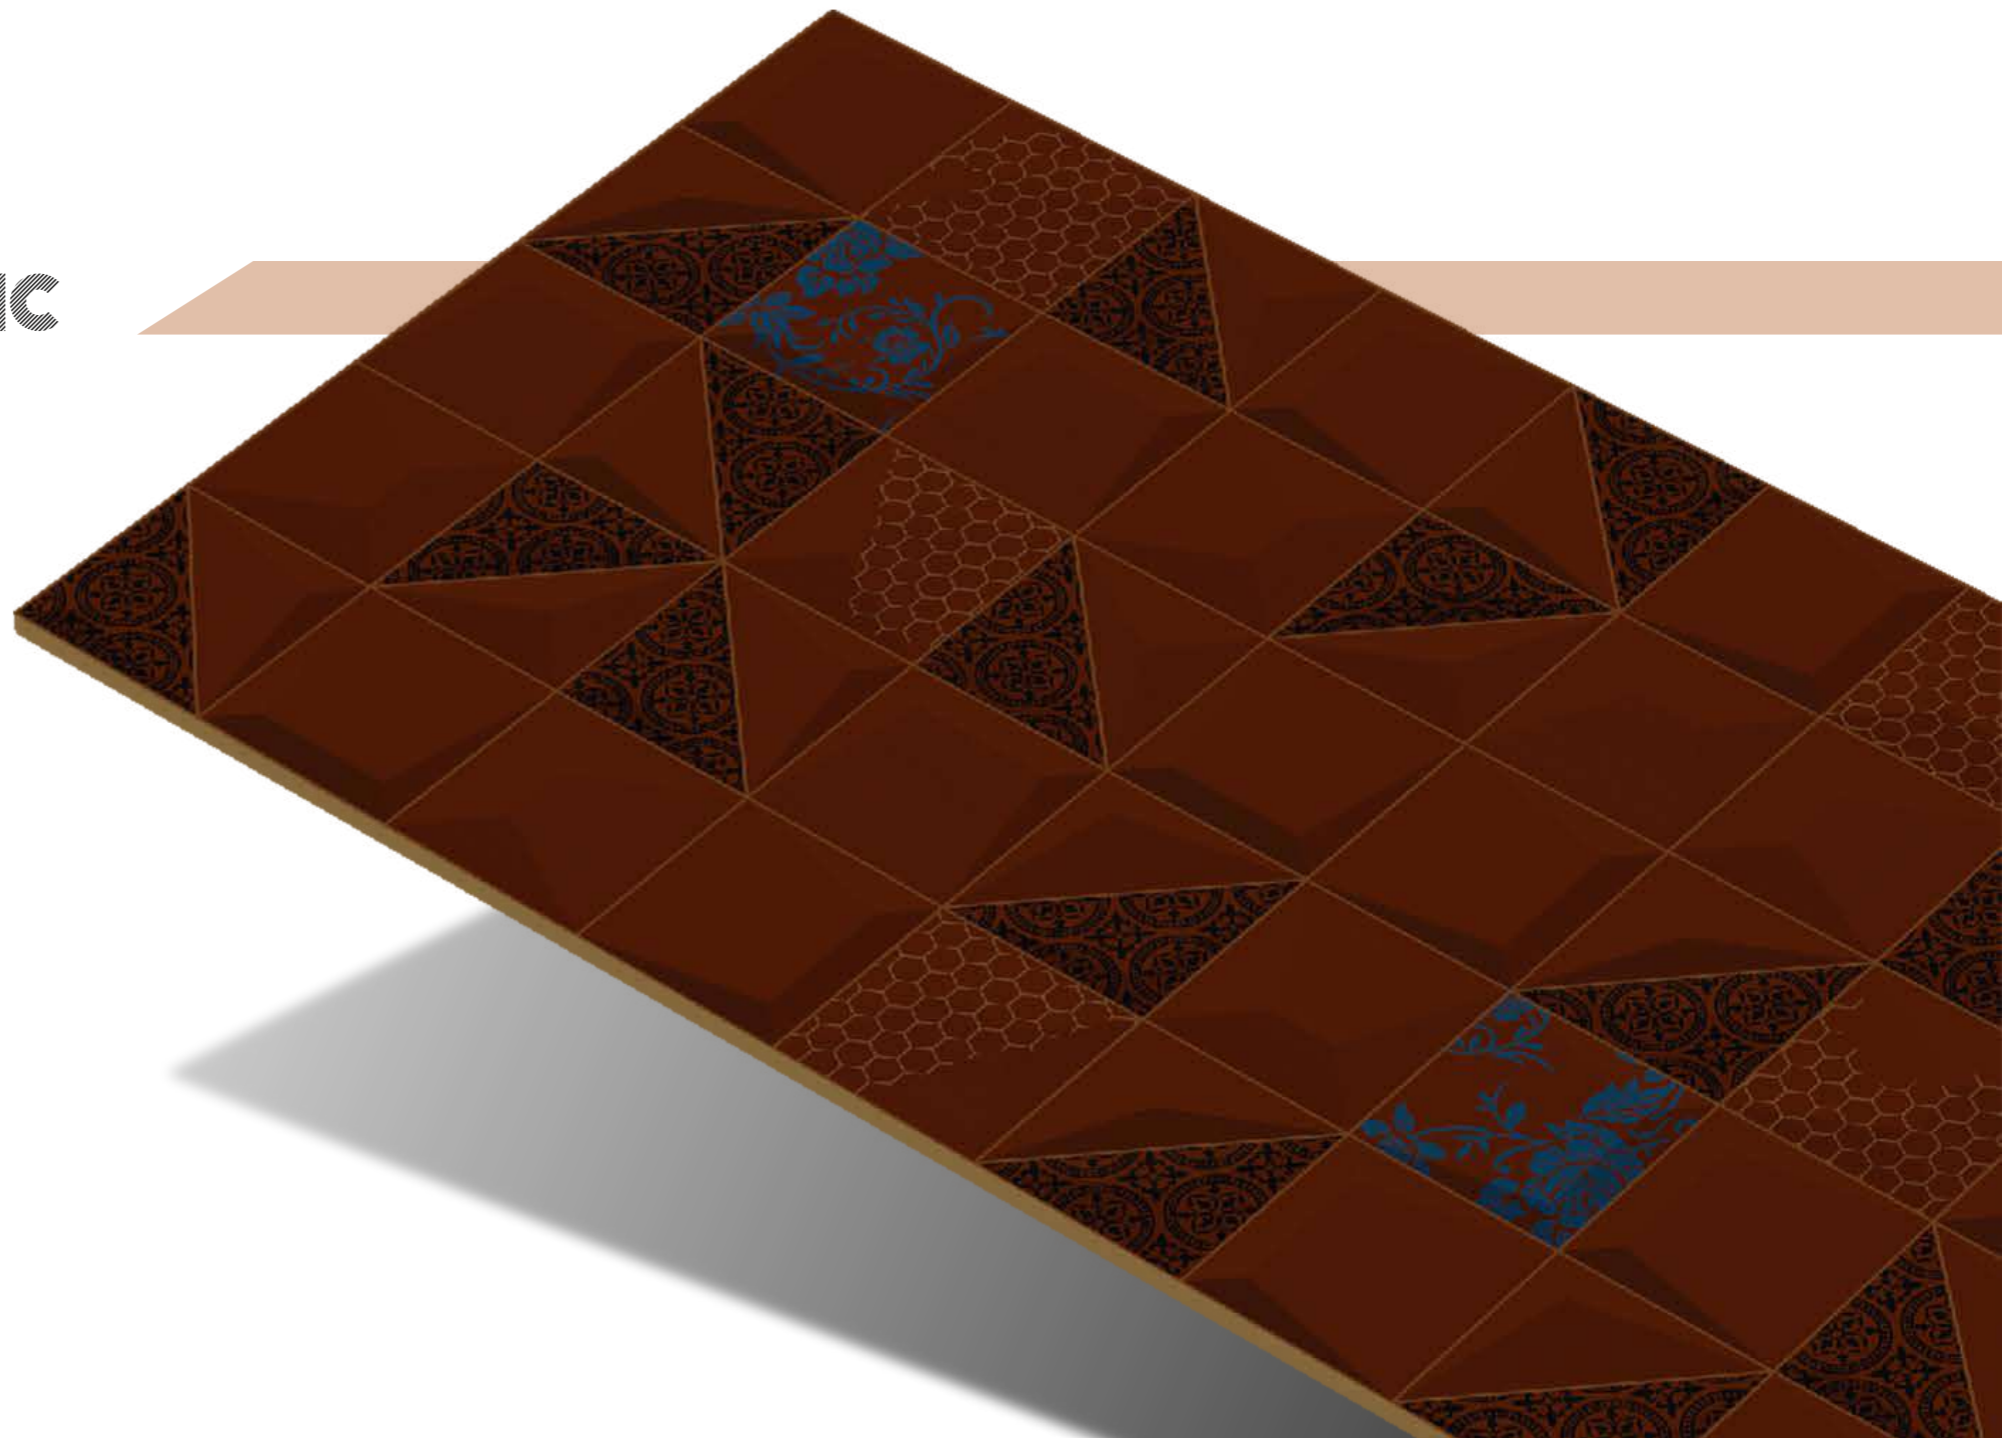

PERIPHERY

PARTITION

| Red Levanto Decor

TILES BRING IN THE MAGIC OF LUXURY.

300x600 MM
DIGITAL WALL TILES

Water Proof

High Definition

Wall Tiles