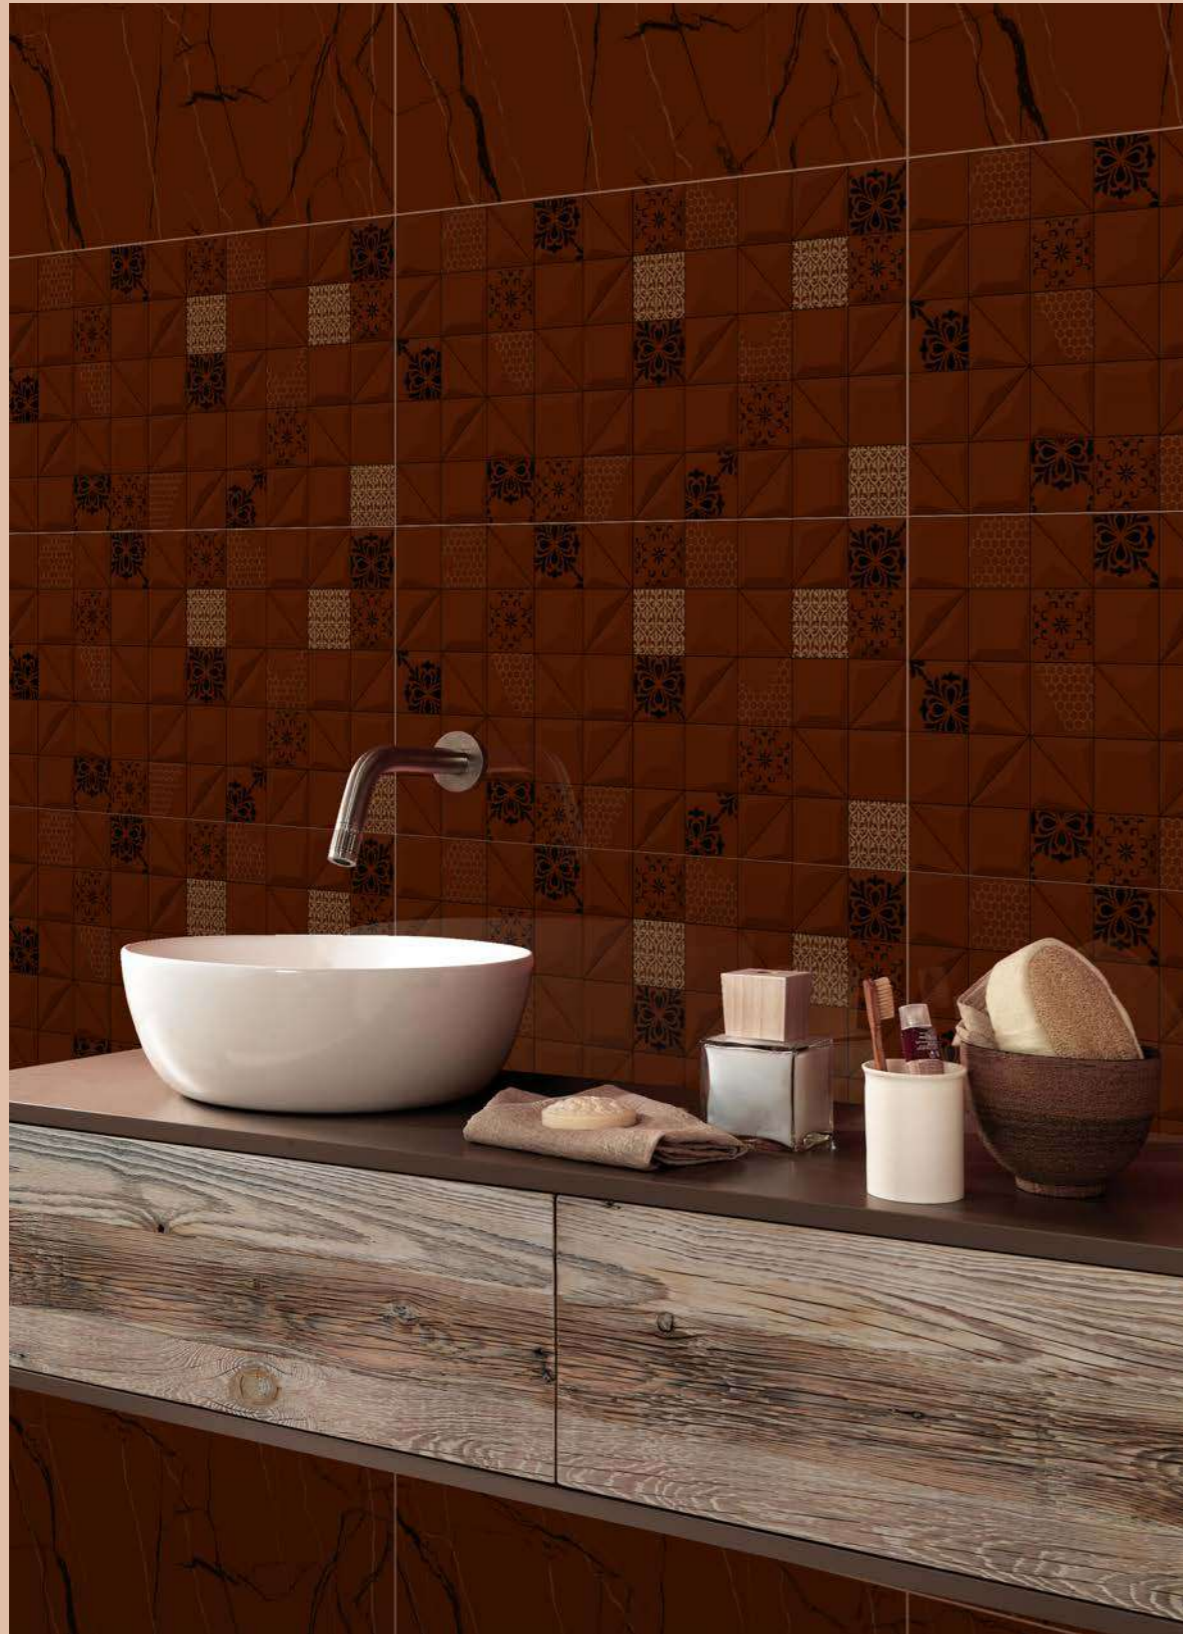

**CREATIVITY NEVER
GOES OUT OF STYLE.**

**300x600 MM
DIGITAL WALL TILES**

Water Proof

High Definition

Wall Tiles

Digital Tech

High Glossy

Rosso Francia - 2