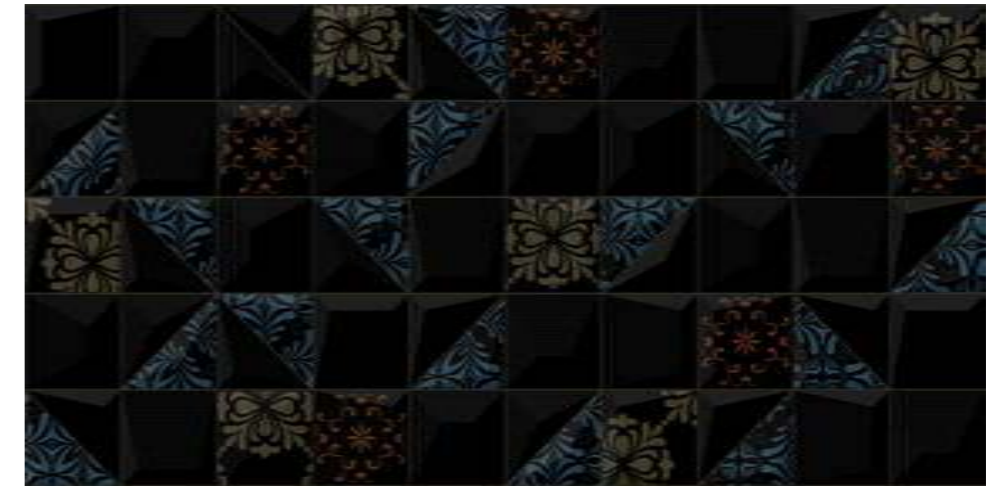

CRAFTED TO SUIT YOUR
GORGEOUS VISION.

300x600 MM
DIGITAL WALL TILES

Water Proof

High Definition

Wall Tiles

Digital Tech

High Glossy

Black Marquina - 1