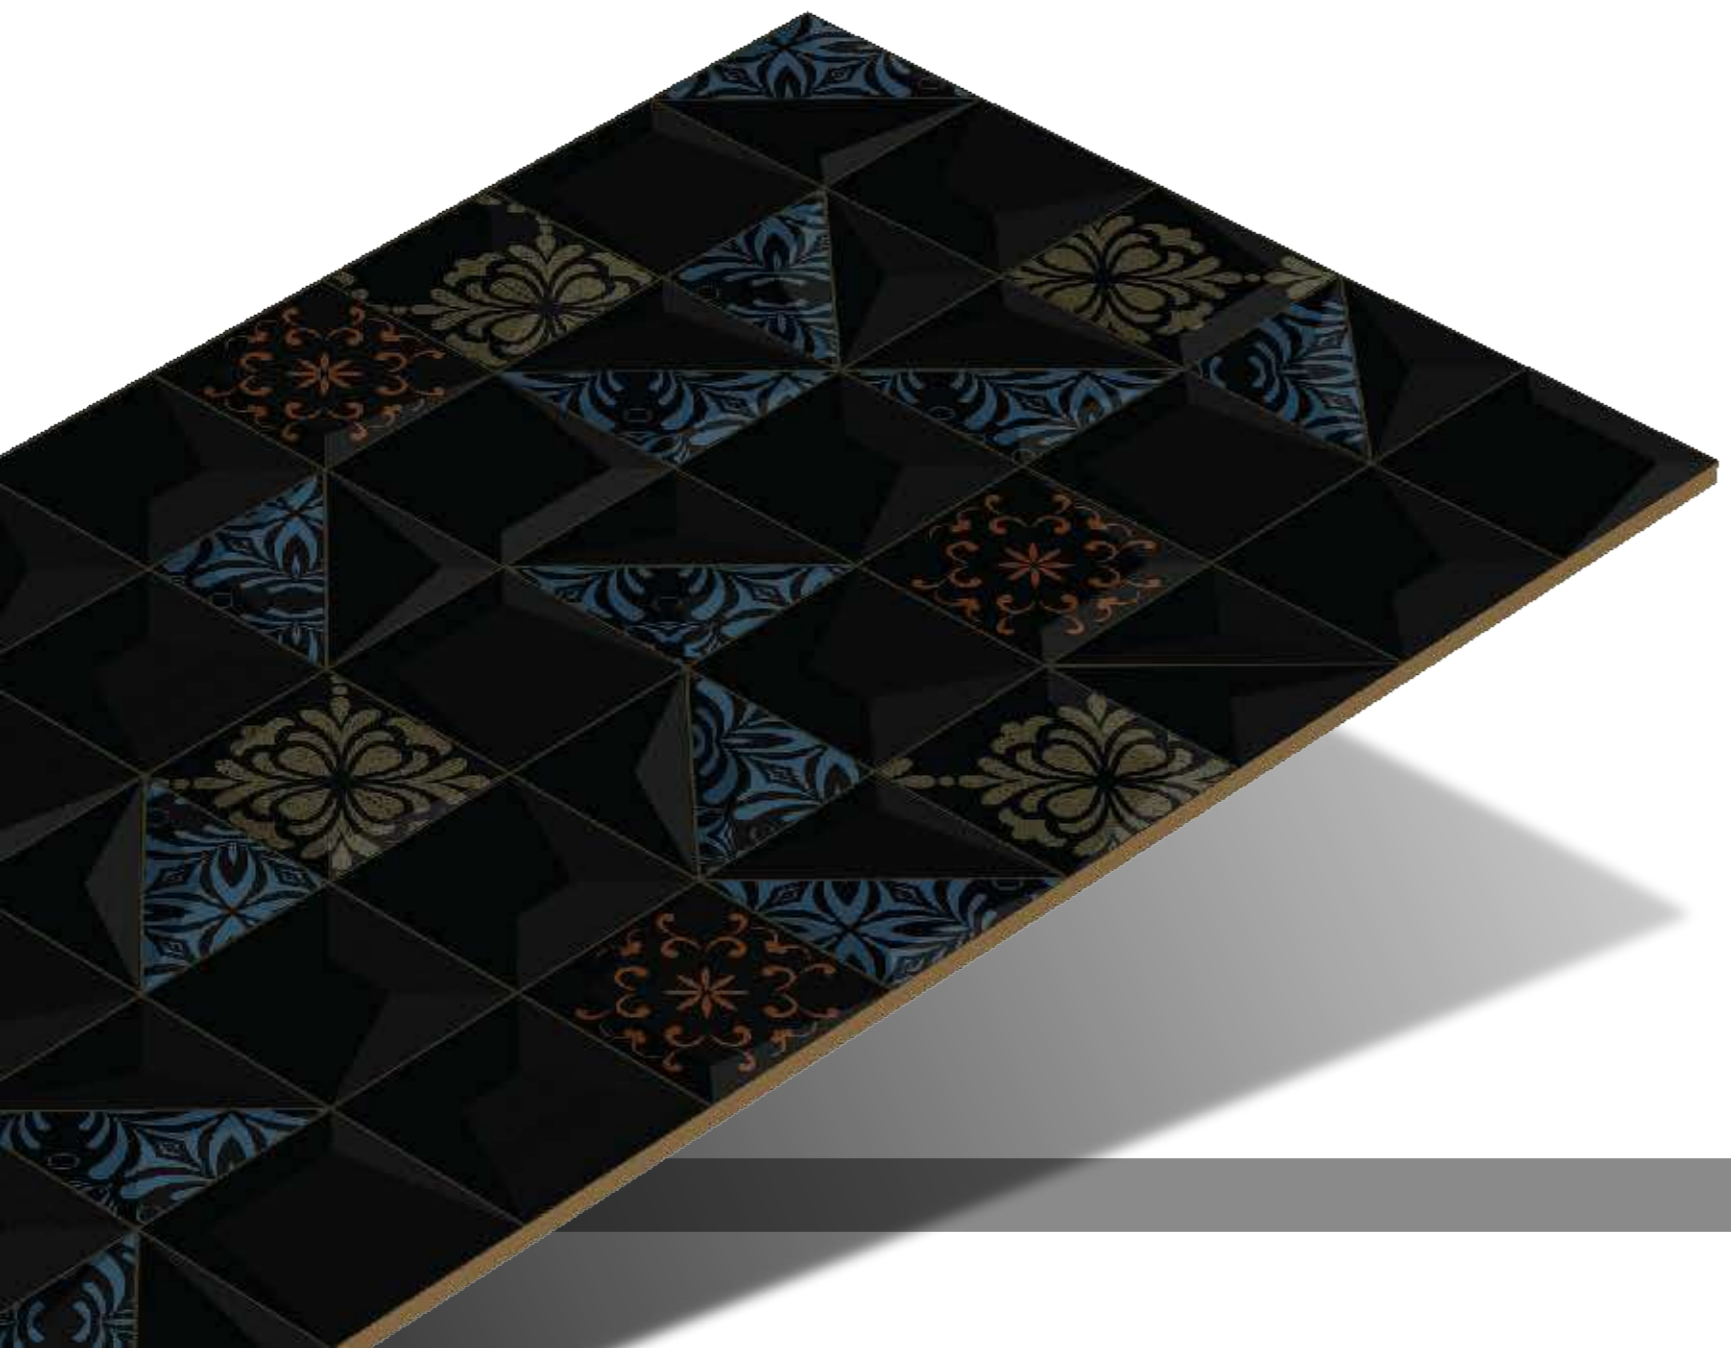

HIGH GLOSS

Black Marquina Decor-1 |

CRAFTED TO SUIT YOUR
GORGEOUS VISION.

300x600 MM
DIGITAL WALL TILES

Water Proof

High Definition

Wall Tiles

Digital Tech

High Glossy