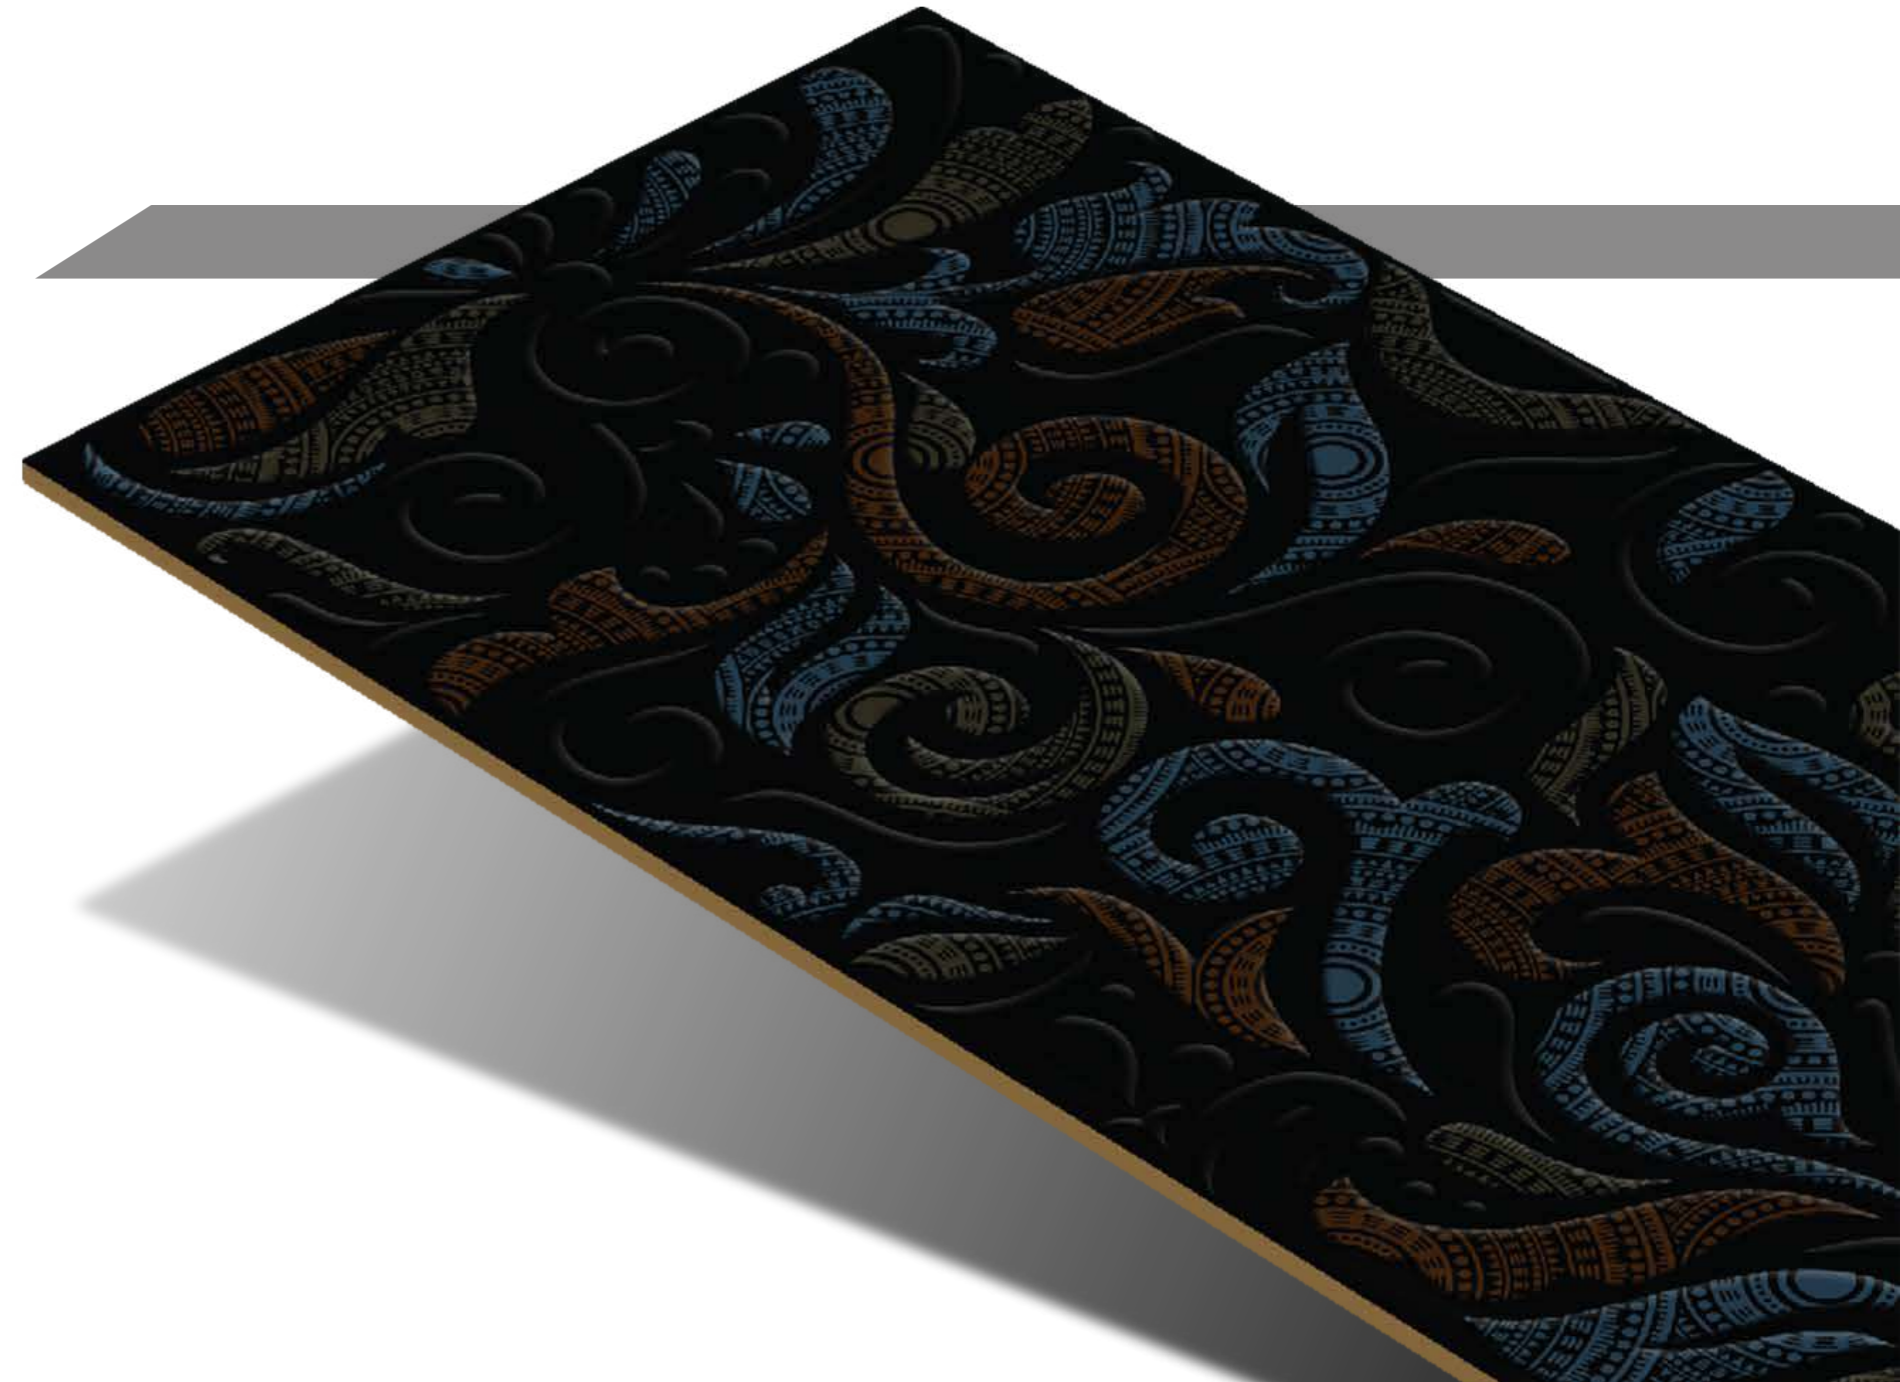

PERIPHERY

PARTITION

| Black Marquina Decor-2

**QUALITY IS NOT AN ACT
IT'S A HABBIT.**

**300x600 MM
DIGITAL WALL TILES**

Water Proof

High Definition

Wall Tiles