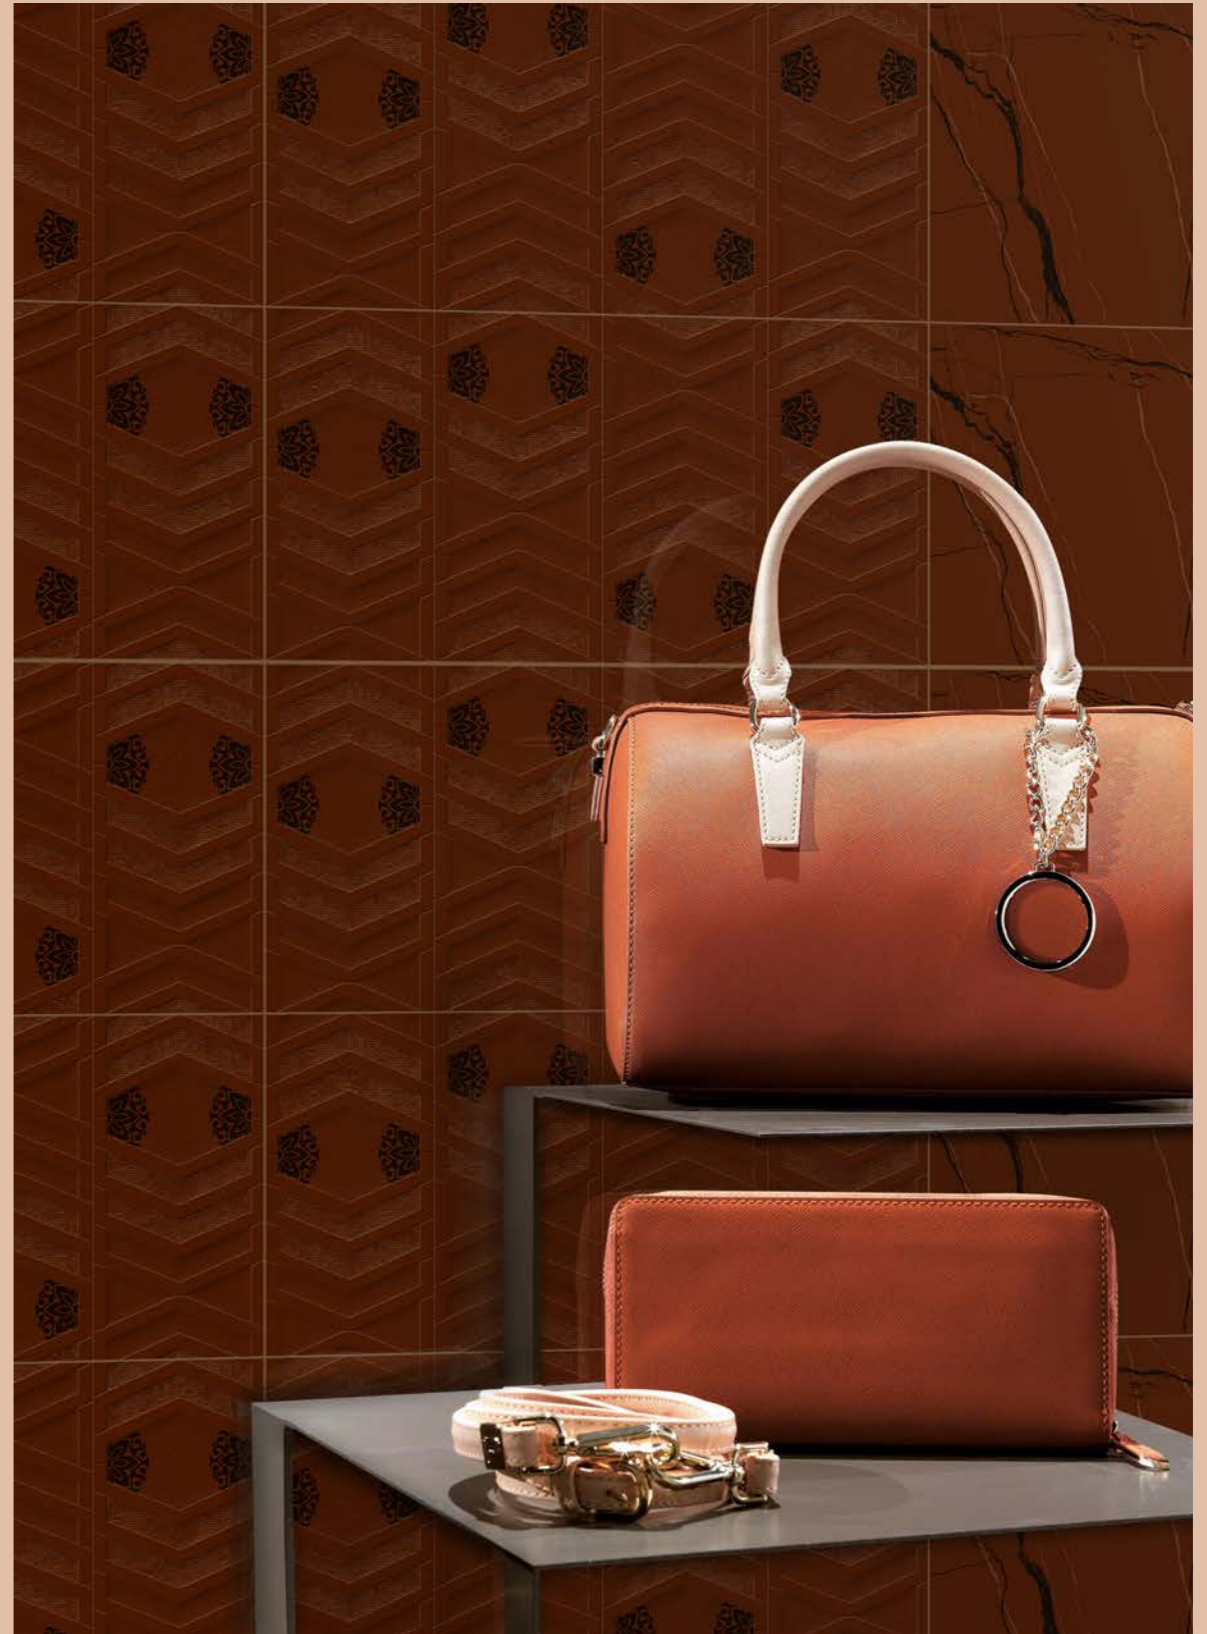

INDOOR

OUTDOOR

SHOWER

GARDEN

FIREPLACE

OFFICE

PERIPHERY

PARTITION