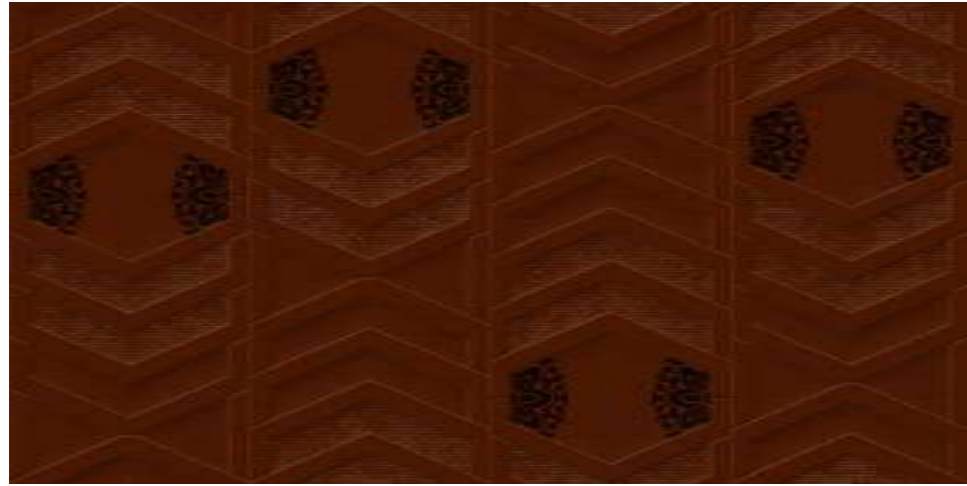

Water Proof

High Definition

Wall Tiles

Digital Tech

High Glossy

Rosso Francia Decor-1

Rosso Francia

INDOOR