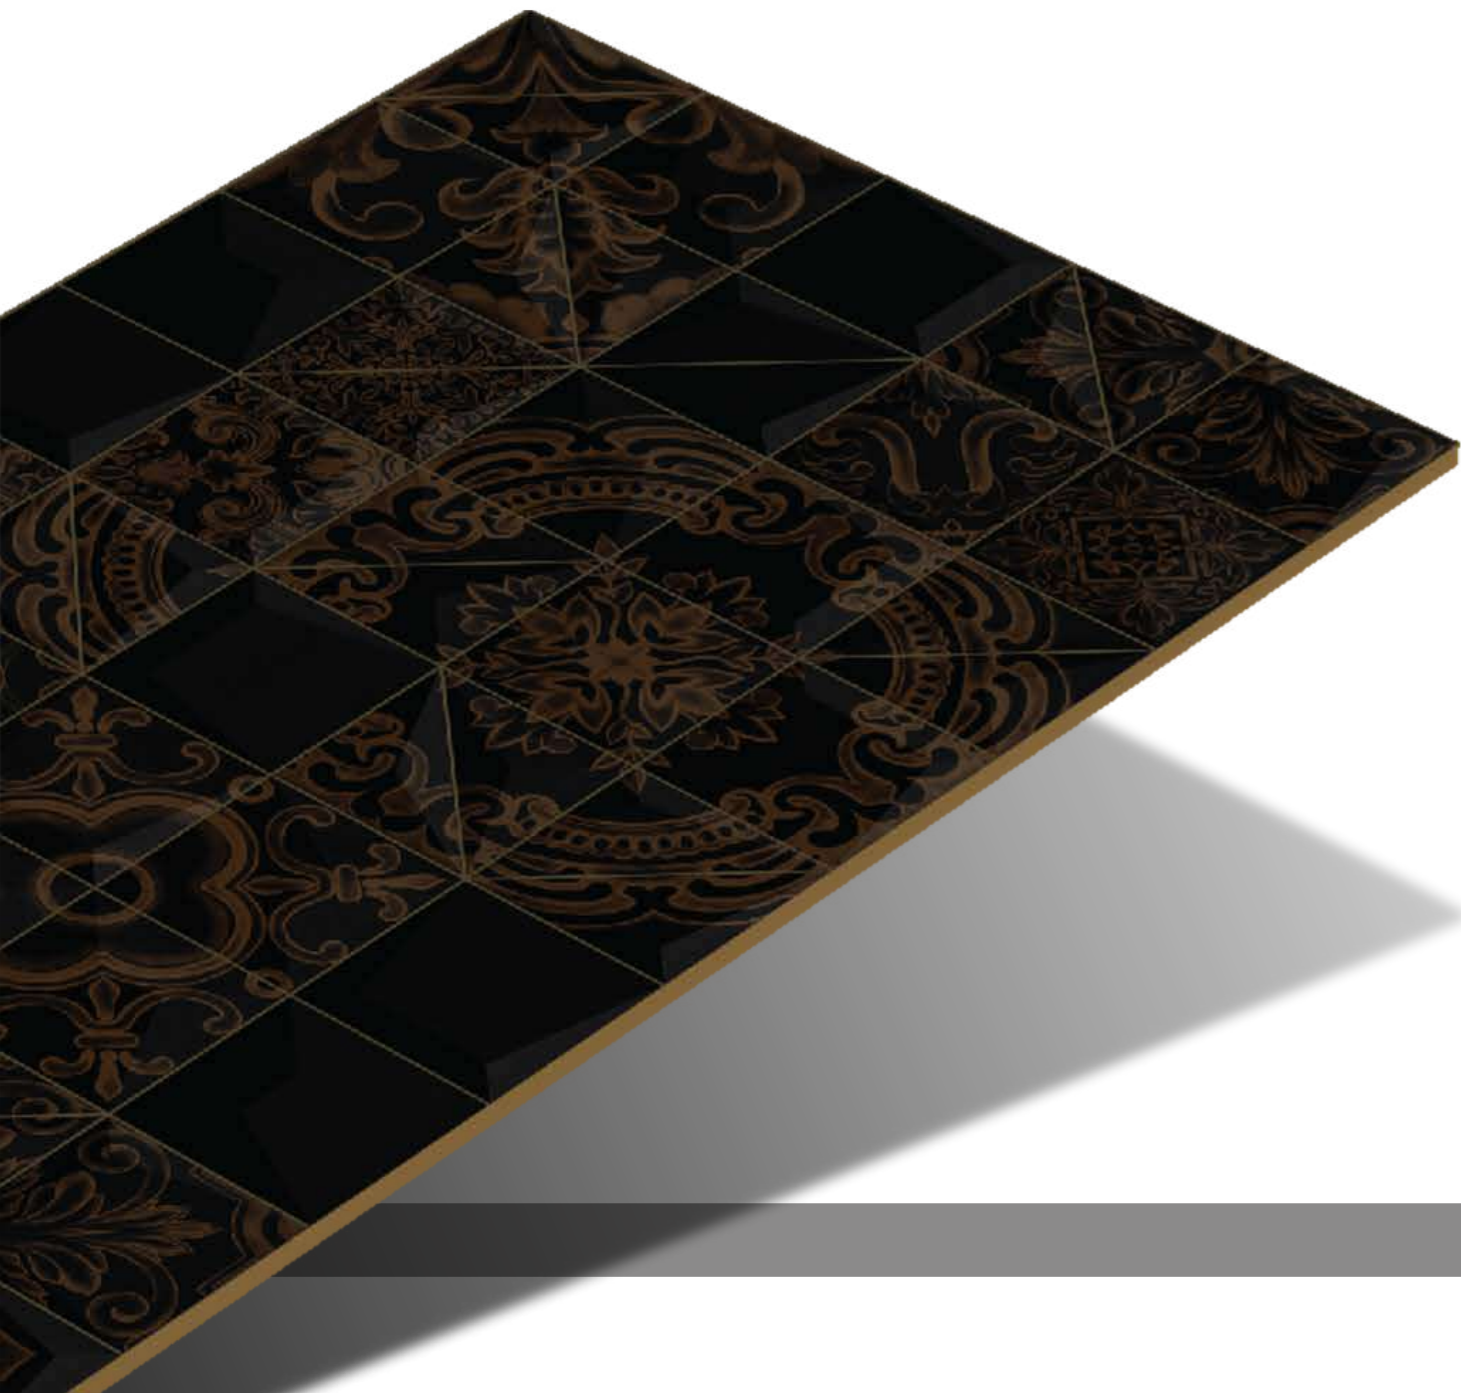

Digital Tech

High Glossy

Black Marquina Decor-2

Black Marquina

- 
INDOOR
- 
OUTDOOR
- 
SHOWER
- 
GARDEN
- 
FIREPLACE
- 
OFFICE
- 
PERIPHERY
- 
PARTITION

HIGH GLOSS

Oriental Black Decor-1 |

**CRAFTED TO SUIT YOUR
GORGEOUS VISION.**