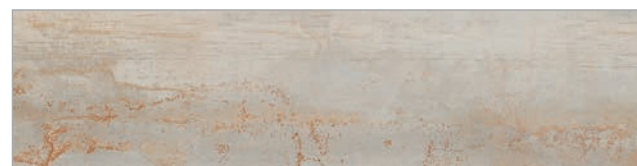

Resin series

ARCHitectural
SURFACE

300 X 1200

Carvin Finish

innovation

Resin Iron