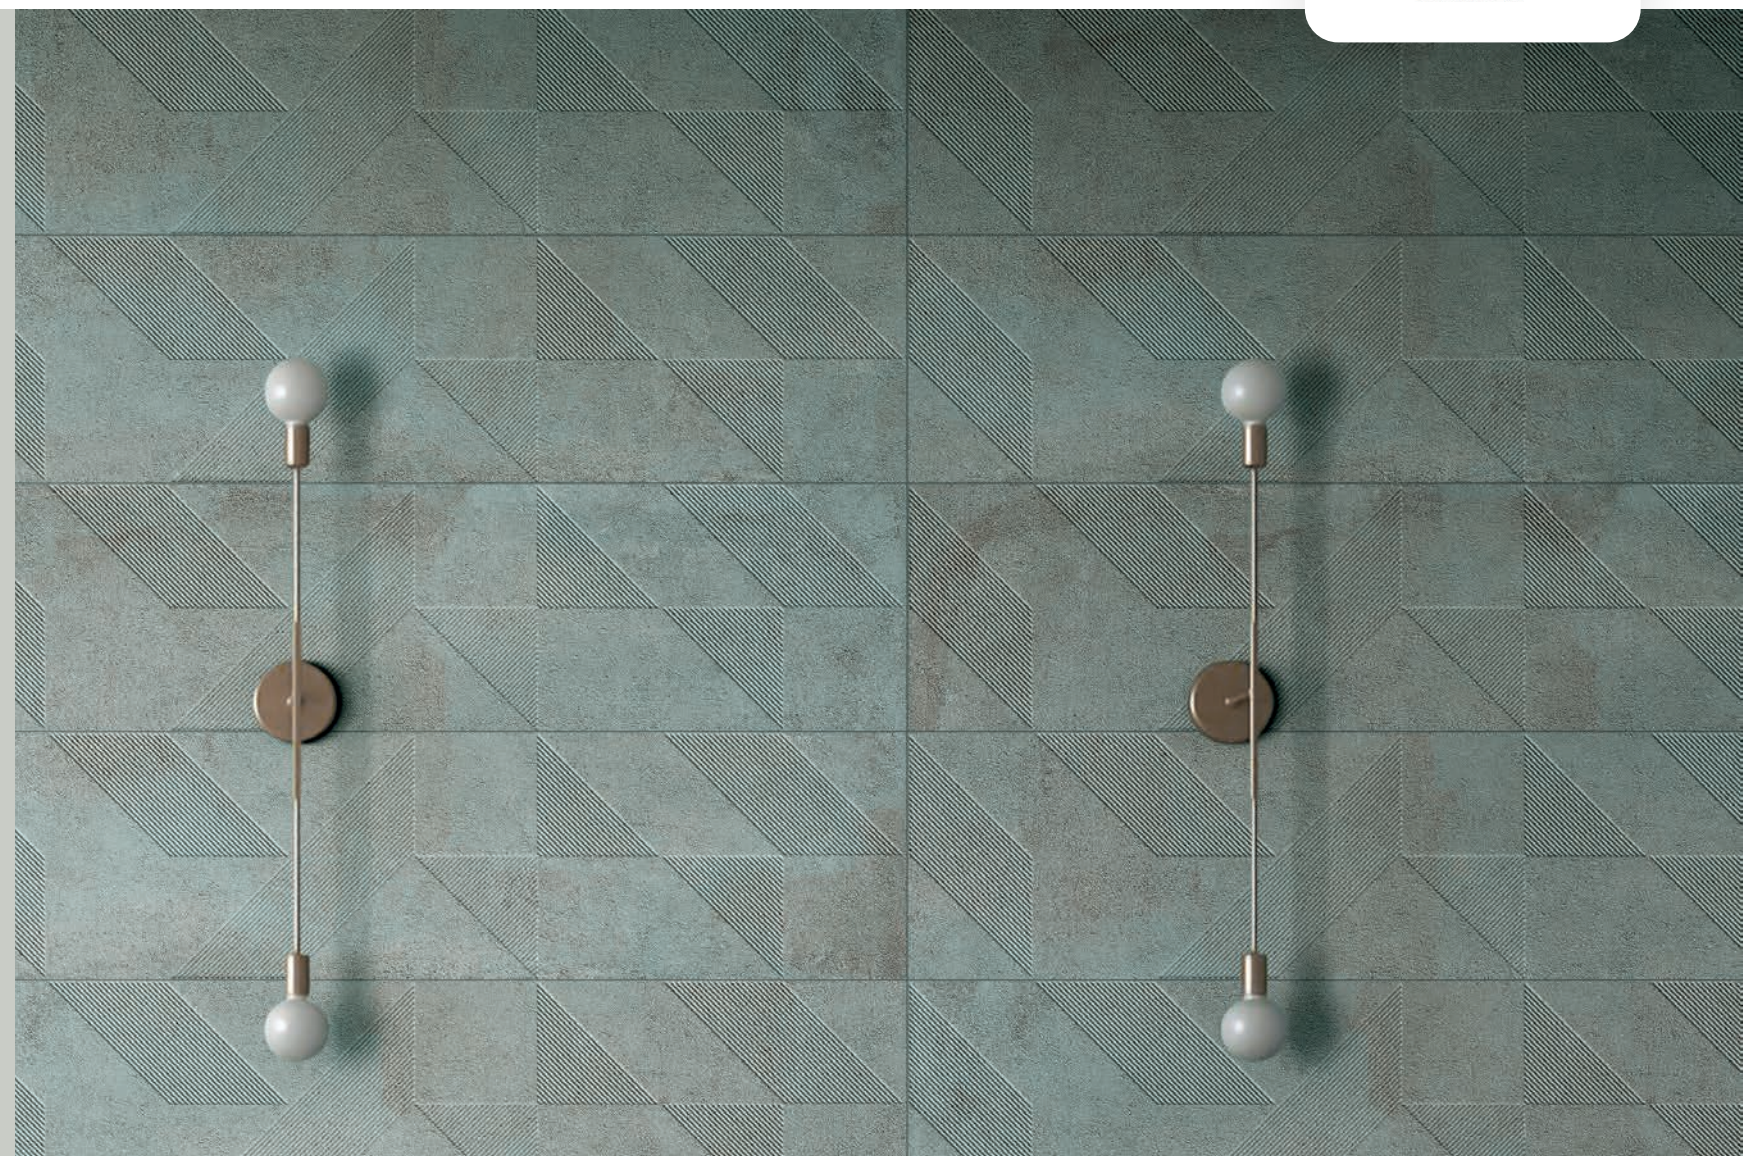

Lassa

series

ARCHitectural
S U R F A C E

300 X 1200

Matt Finish

strength