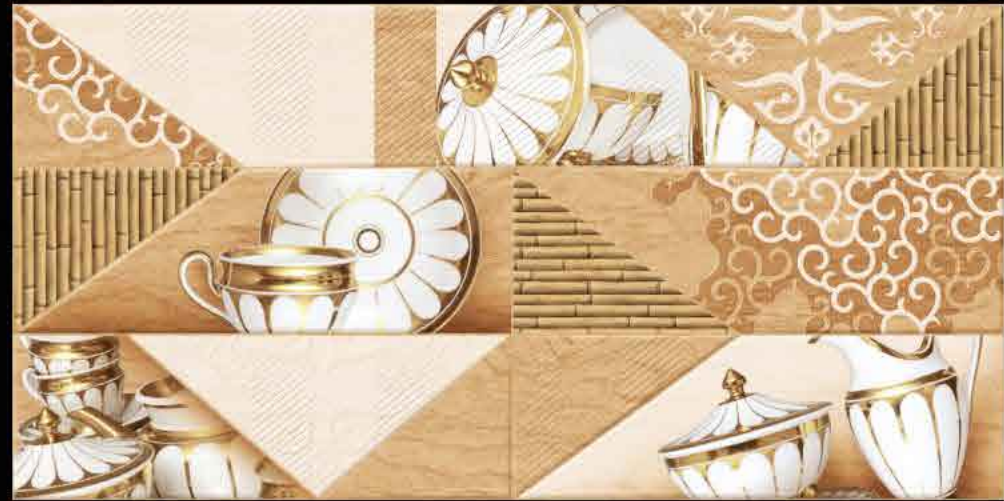

5049-L

5049-HL