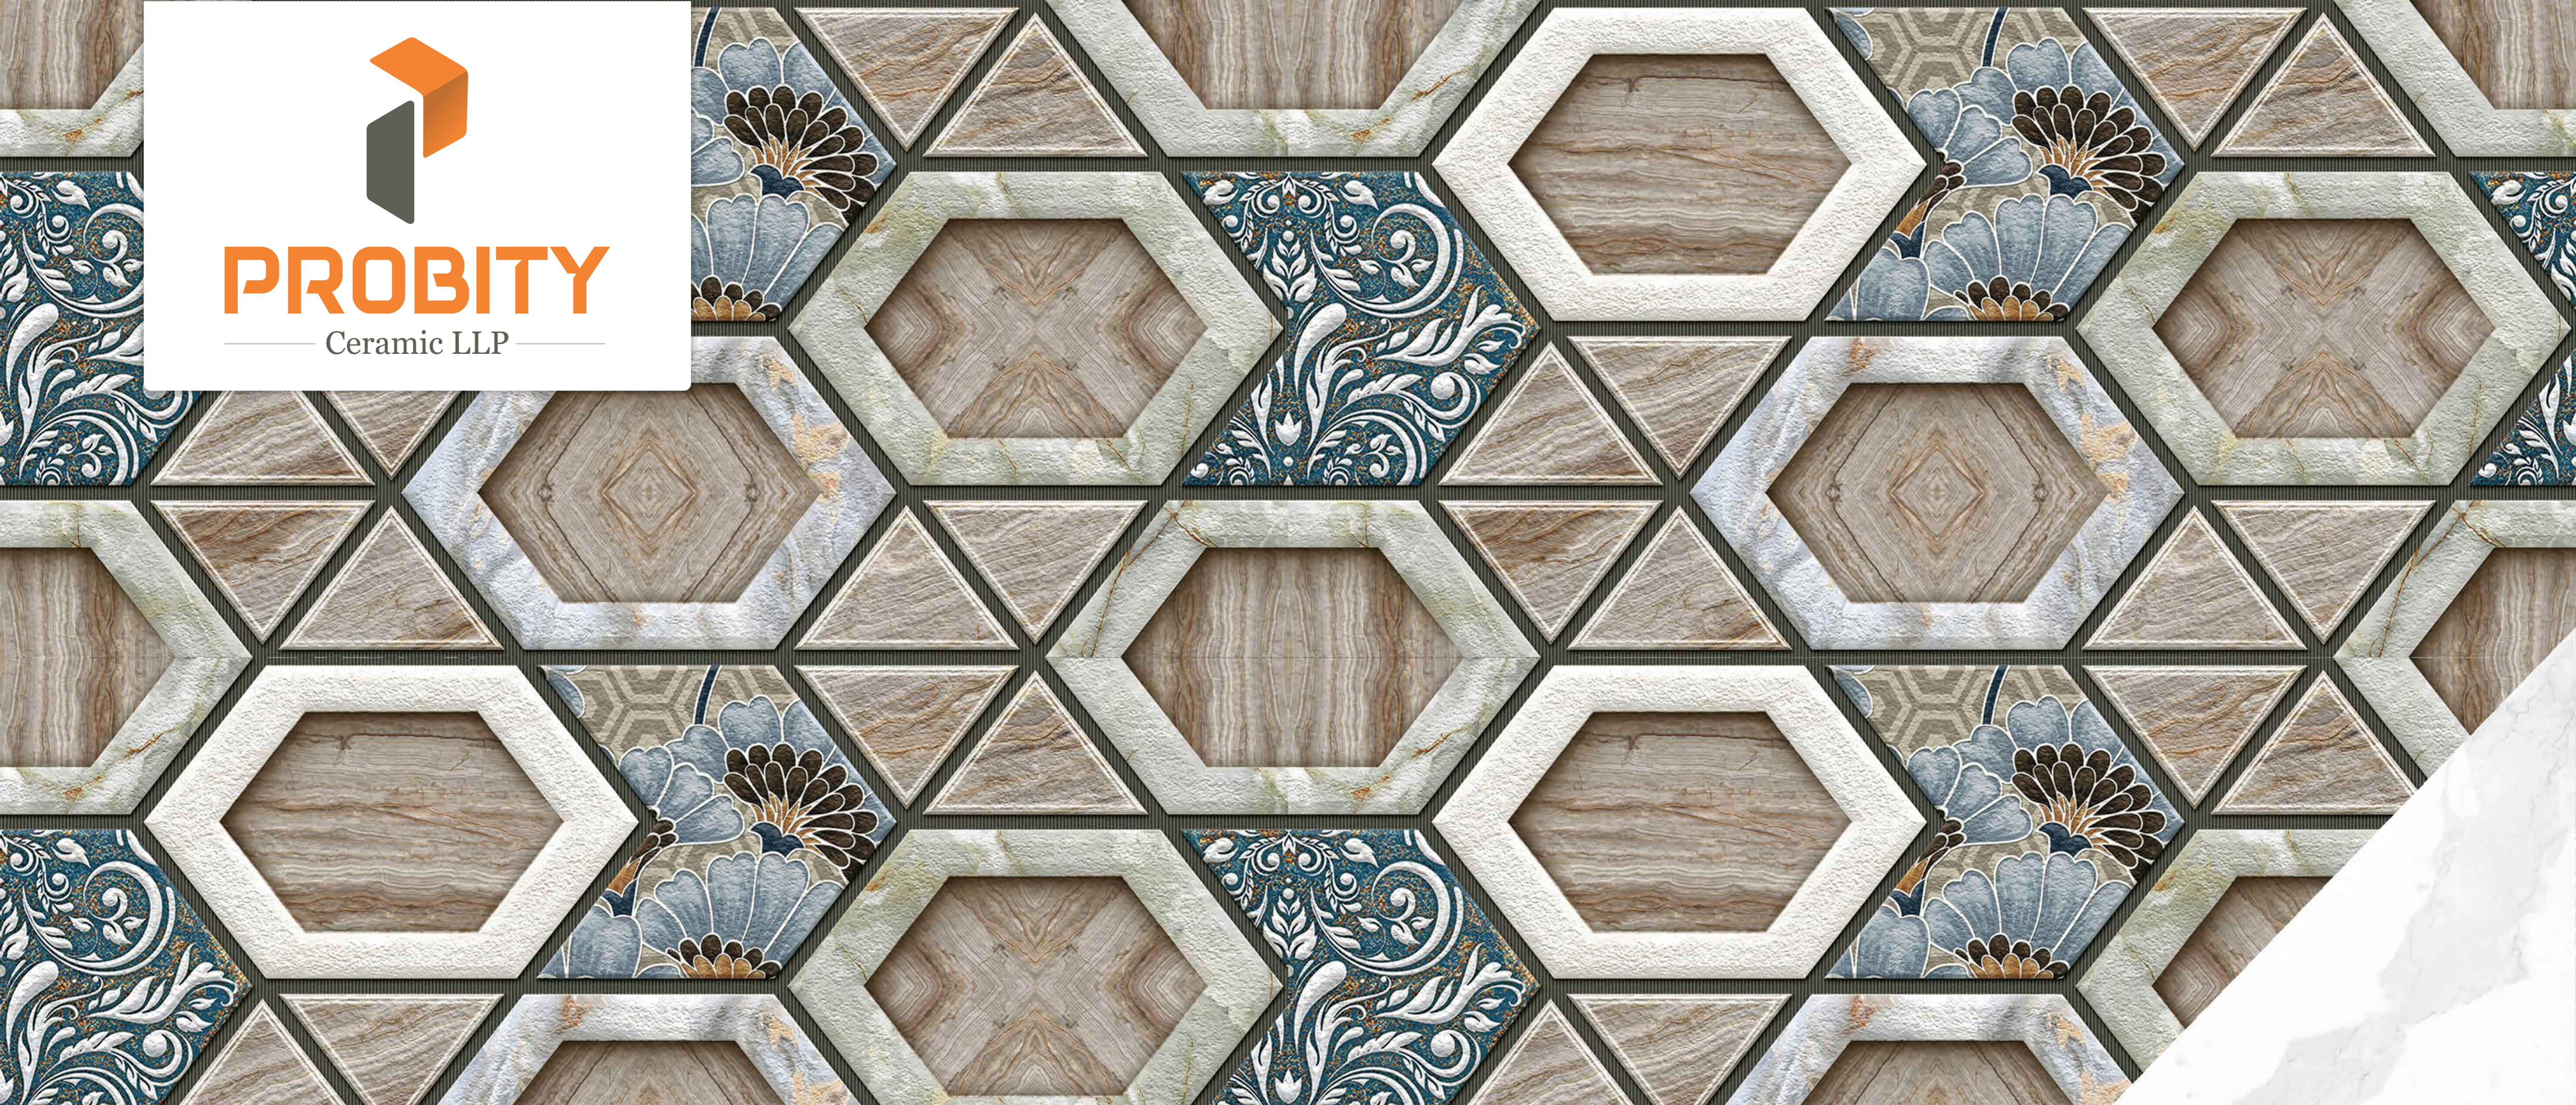

PROBITY
Ceramic LLP

📍 Jetpar Road B/H Eurocoin Ceramic,
Near Narmada Canal, Morbi,
Gujarat - 363642

☎ +91 91044 77550
+91 91044 77551
+91 91044 77552

✉ info@probityllp.com
🌐 www.probityllp.com
f 📷

**600 X 300 MM
DIGITAL WALL TILES**

MATT SERIES