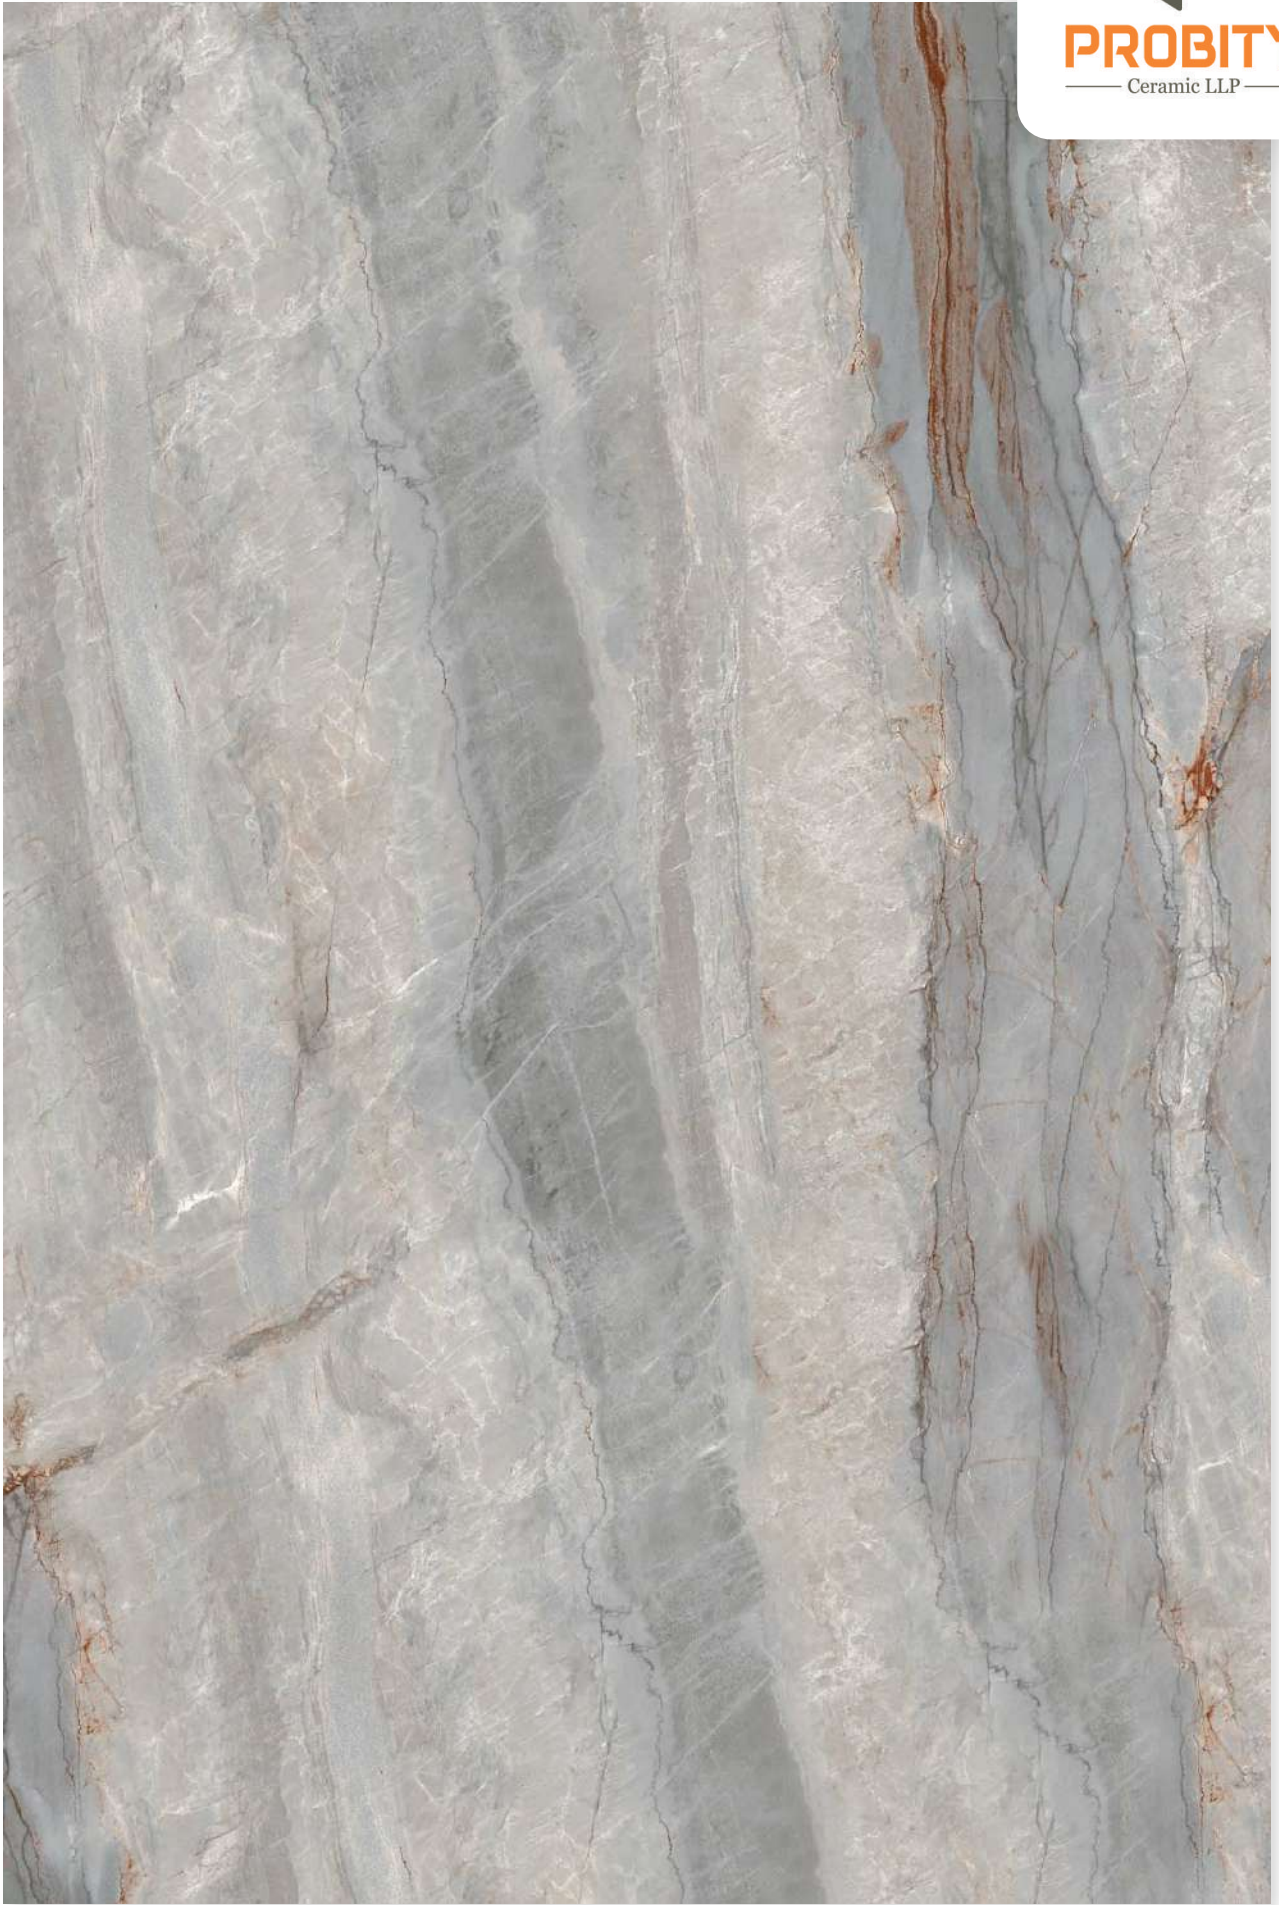

DAKOTA YELLOW

SIZE
1200 X 1800 MM

FINISH
MATT

RANDOM
3