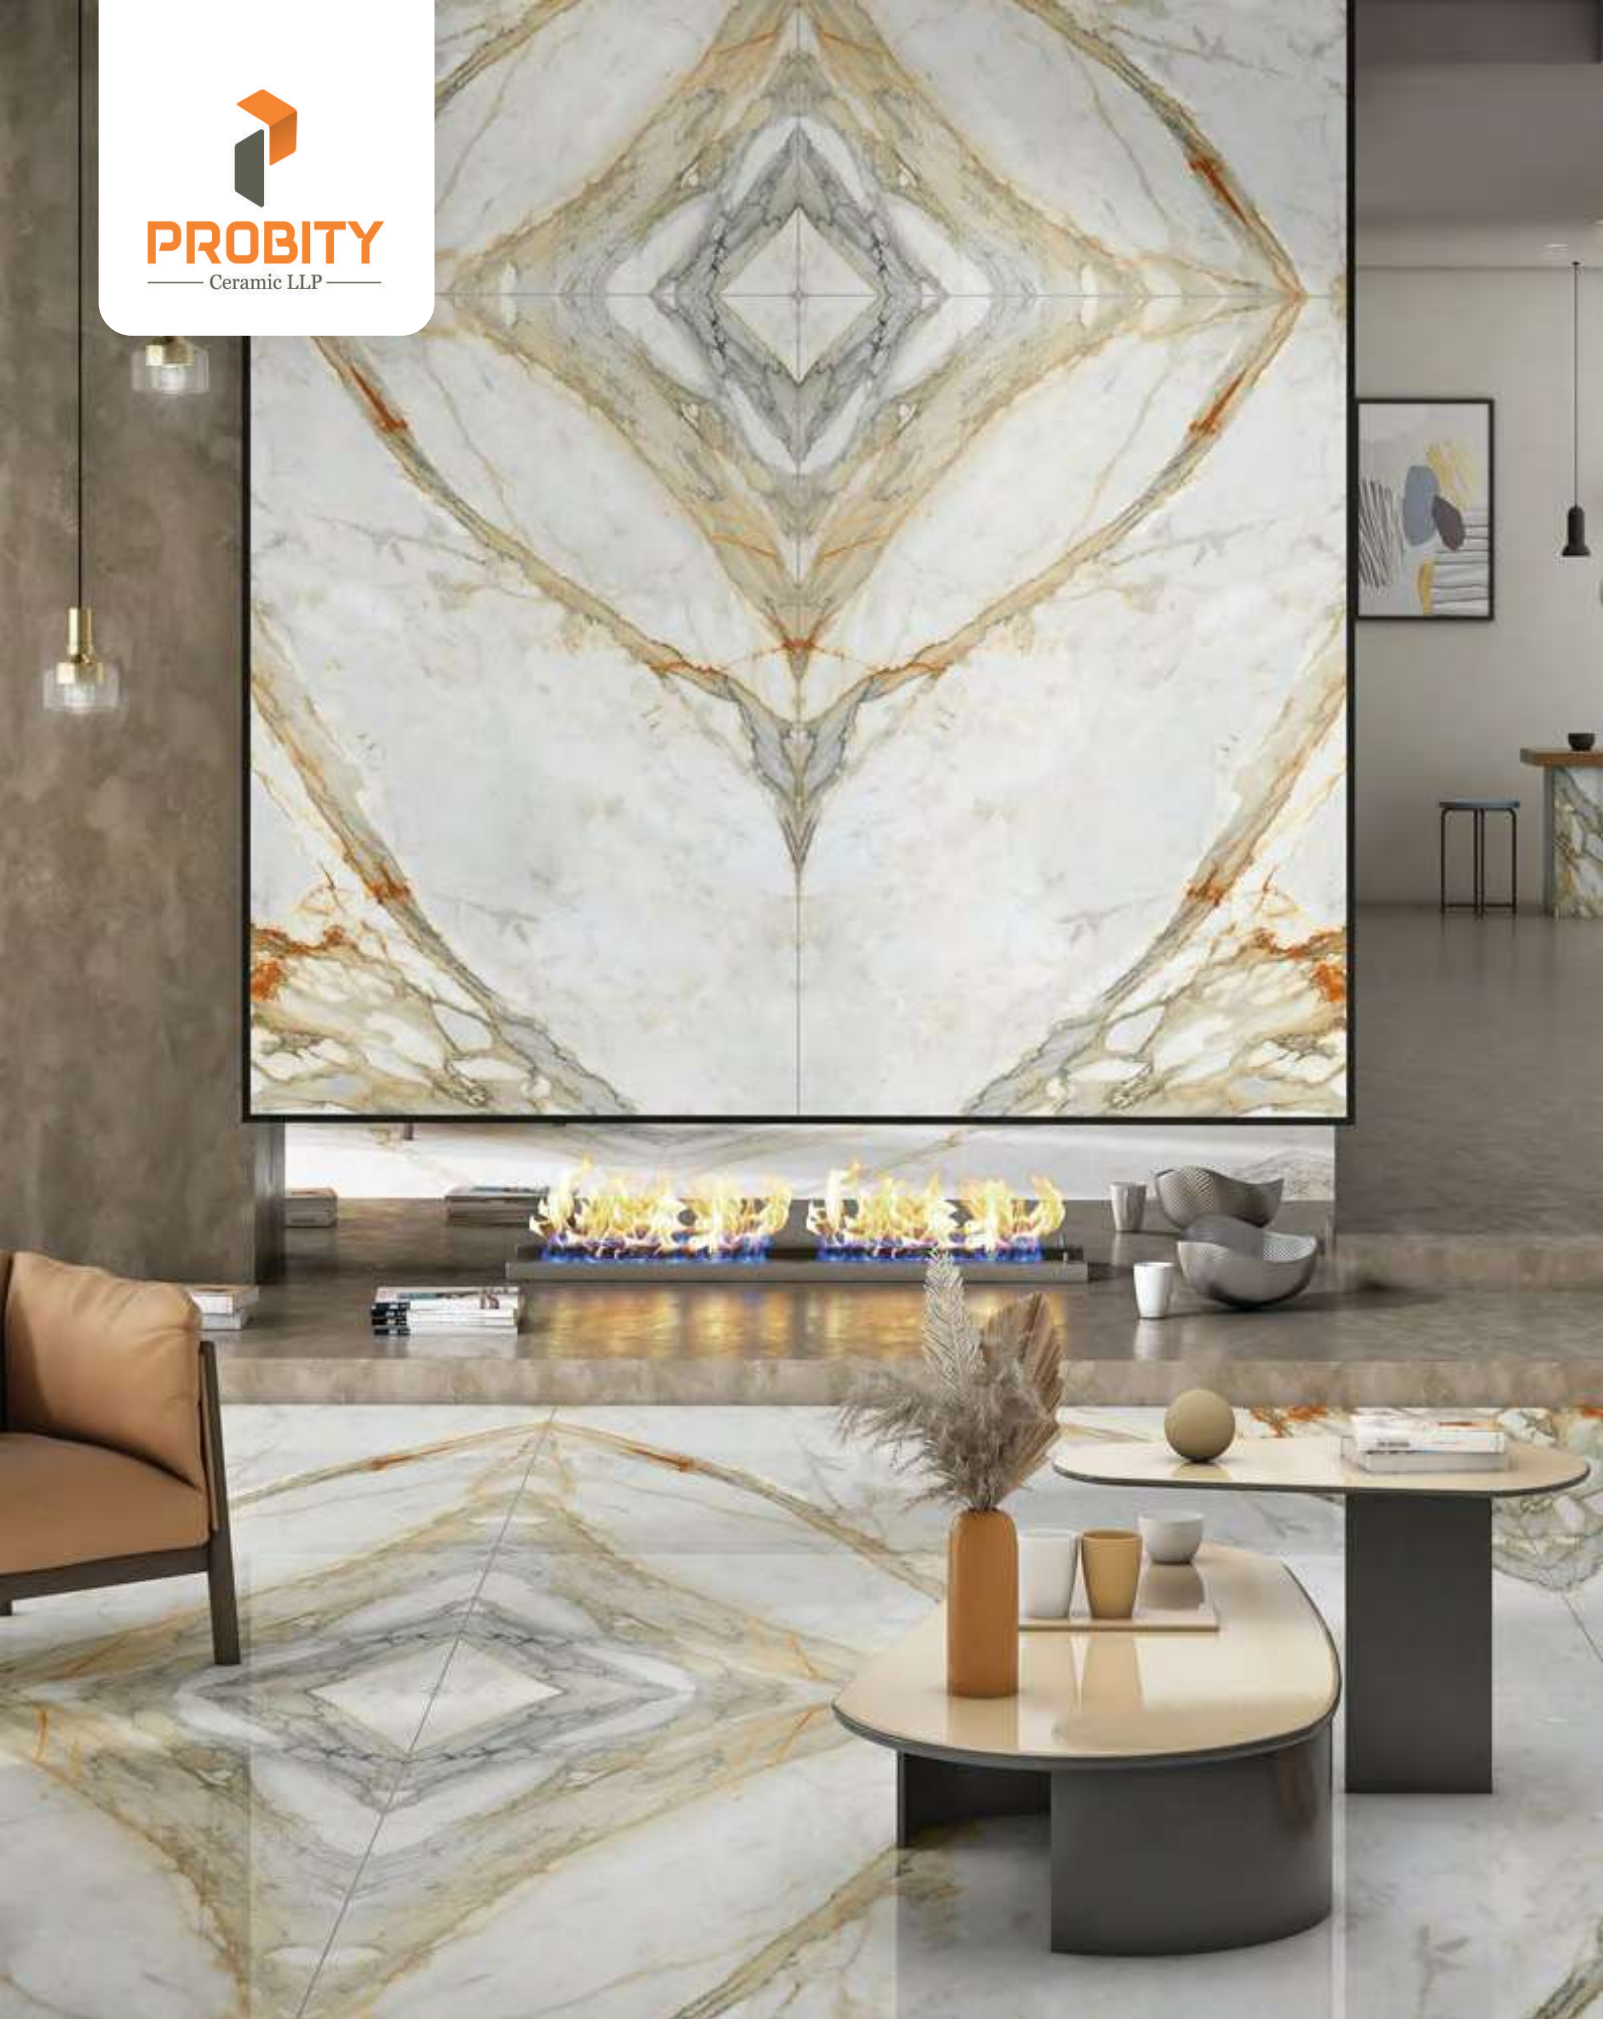

BULLBERRY GREY

BULLBERRY GREY

SIZE
1200 X 1800 MM

FINISH
LIGHT POLISHED

RANDOM
3

CALACUTTA BORGHINI (BOOKMATCH)

CALACUTTA BORGHINI (BOOKMATCH)

SIZE
1200 X 1800 MM