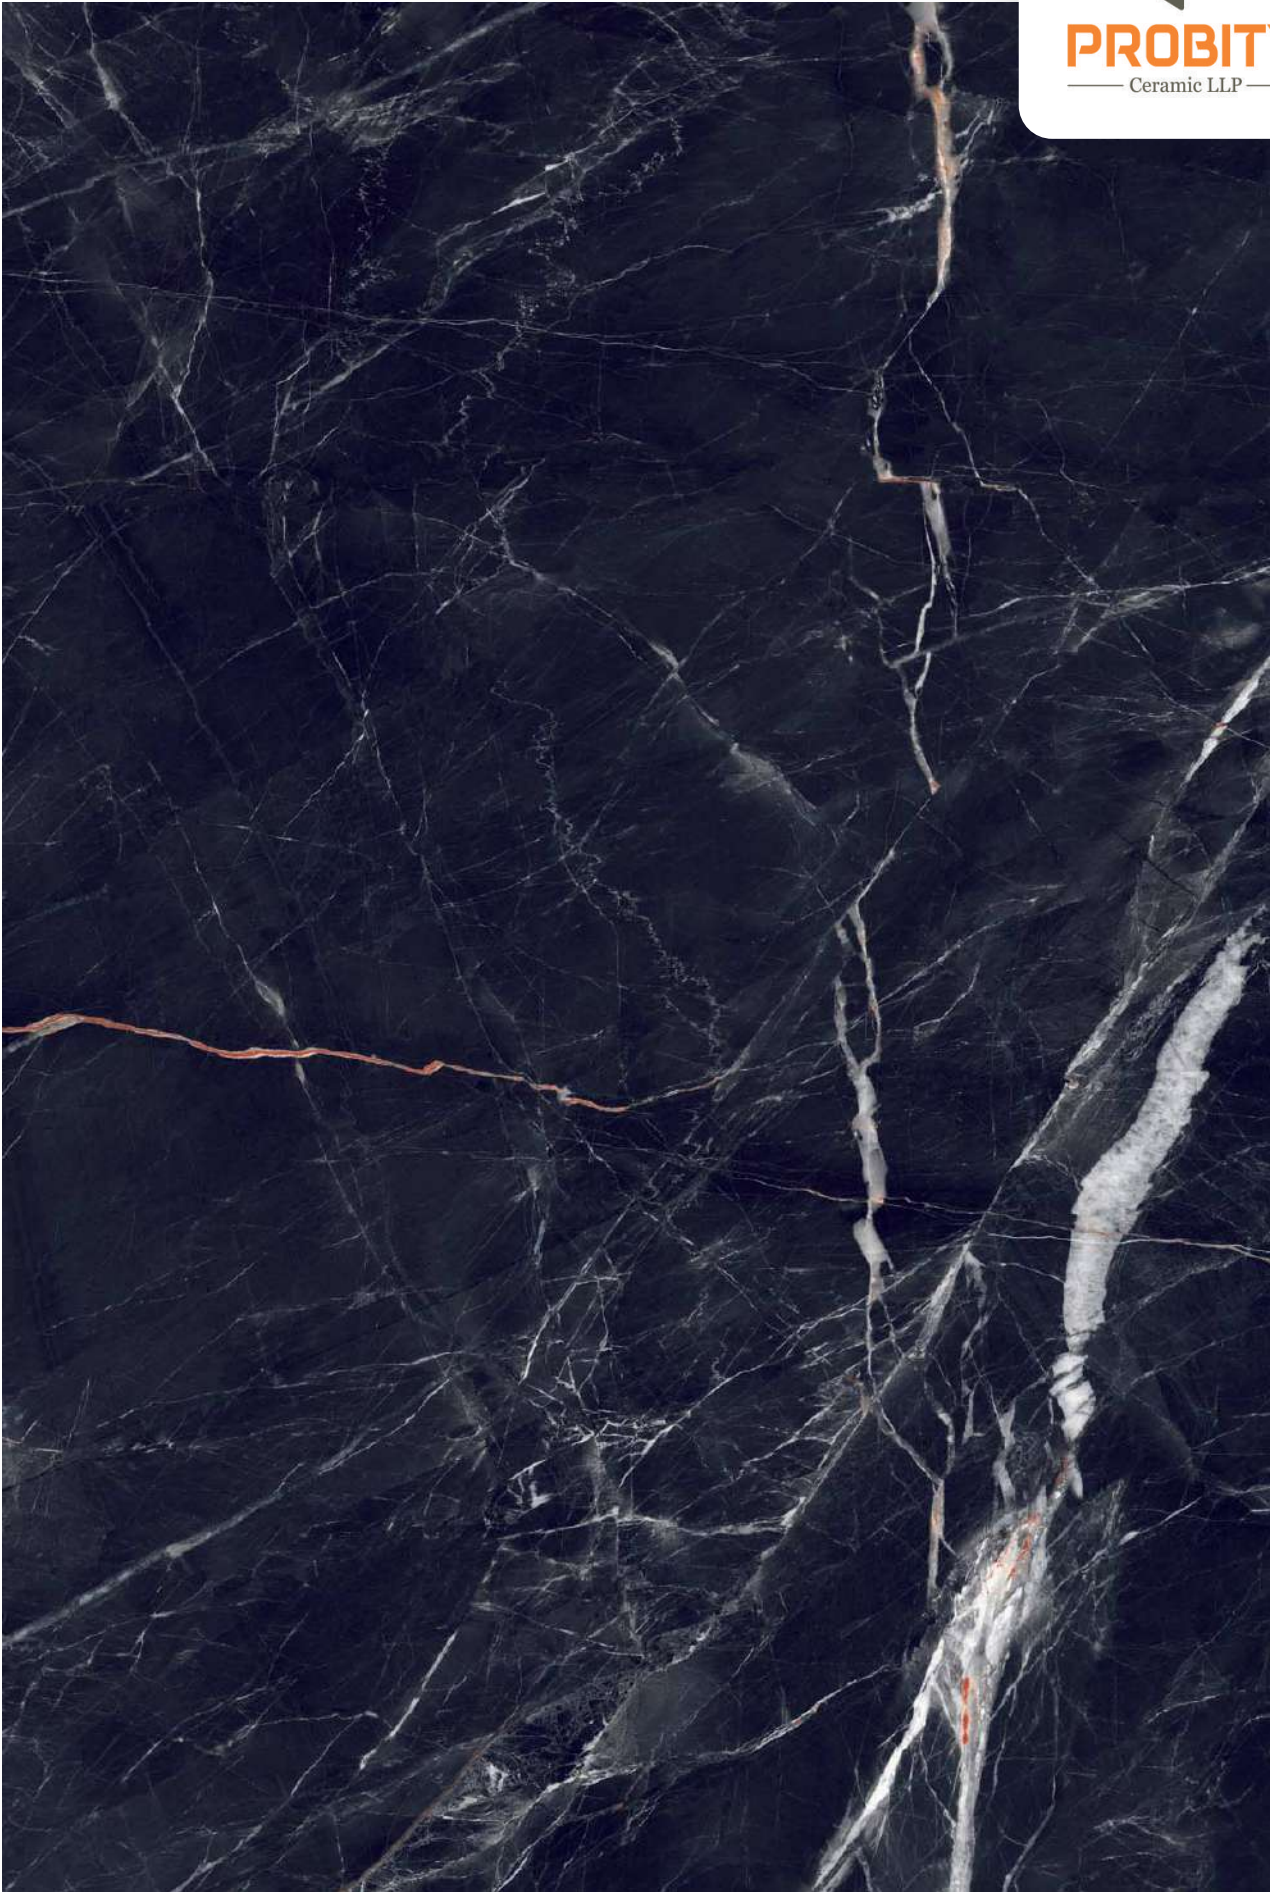

RANDOM
3

SILVER PORTHRO

SILVER PORTHRO

SIZE
1200 X 1800 MM

FINISH
FULL DARK POLISHED

RANDOM
3

TESLA BLACK

TESLA BLACK