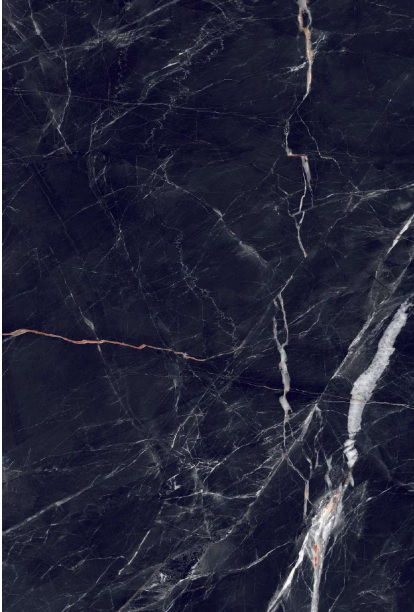

TESLA BLACK

SIZE
1200 X 1800 MM

FINISH
FULL DARK POLISHED

RANDOM
3