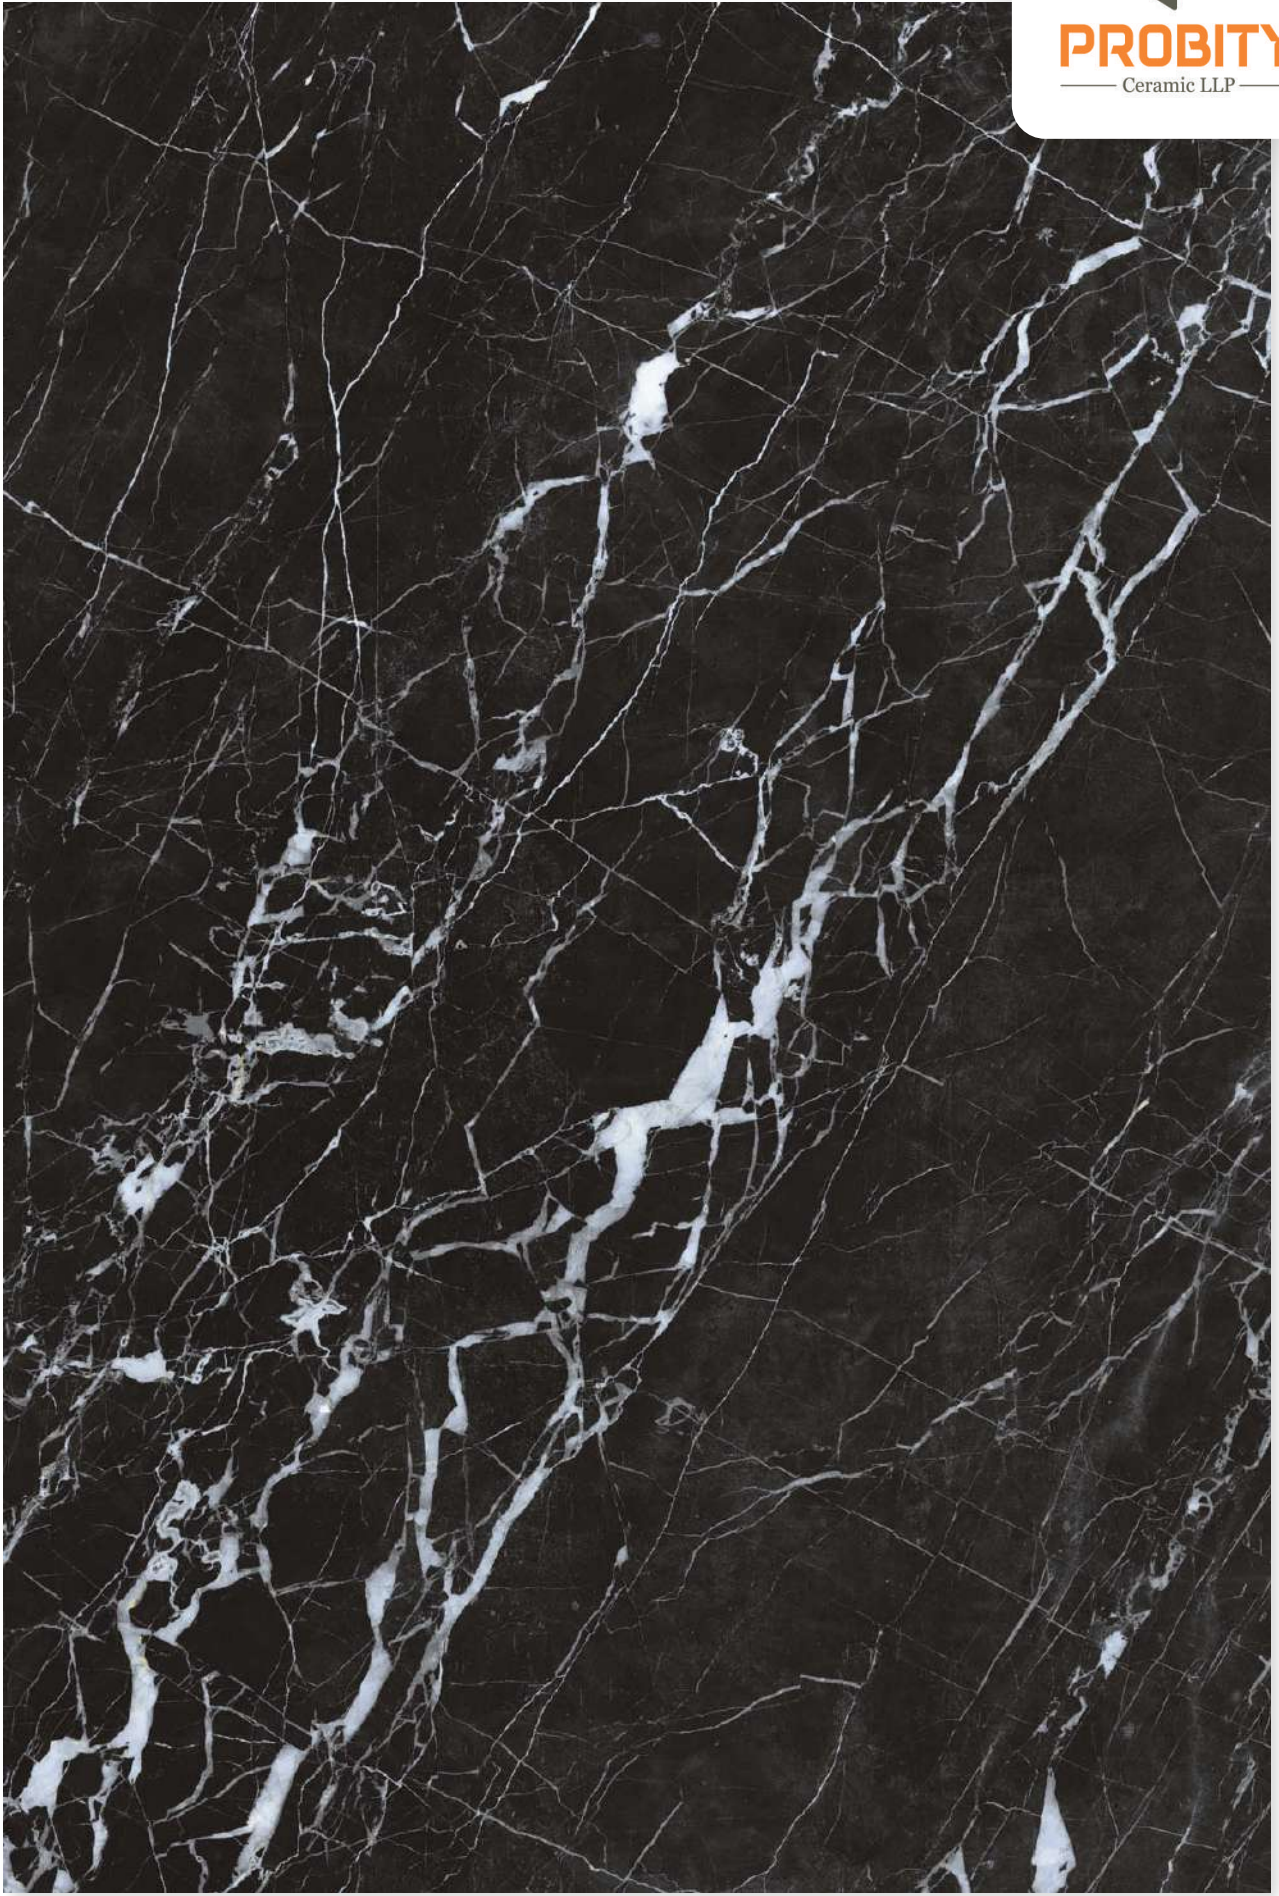

RENOIR BLACK

SIZE
1200 X 1800 MM

FINISH
FULL DARK POLISHED

RANDOM
3