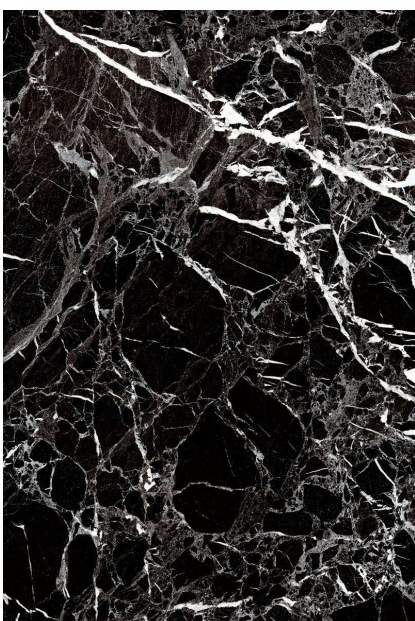

MARQUINA BLACK

SIZE
1200 X 1800 MM

FINISH
FULL DARK POLISHED

RANDOM
2