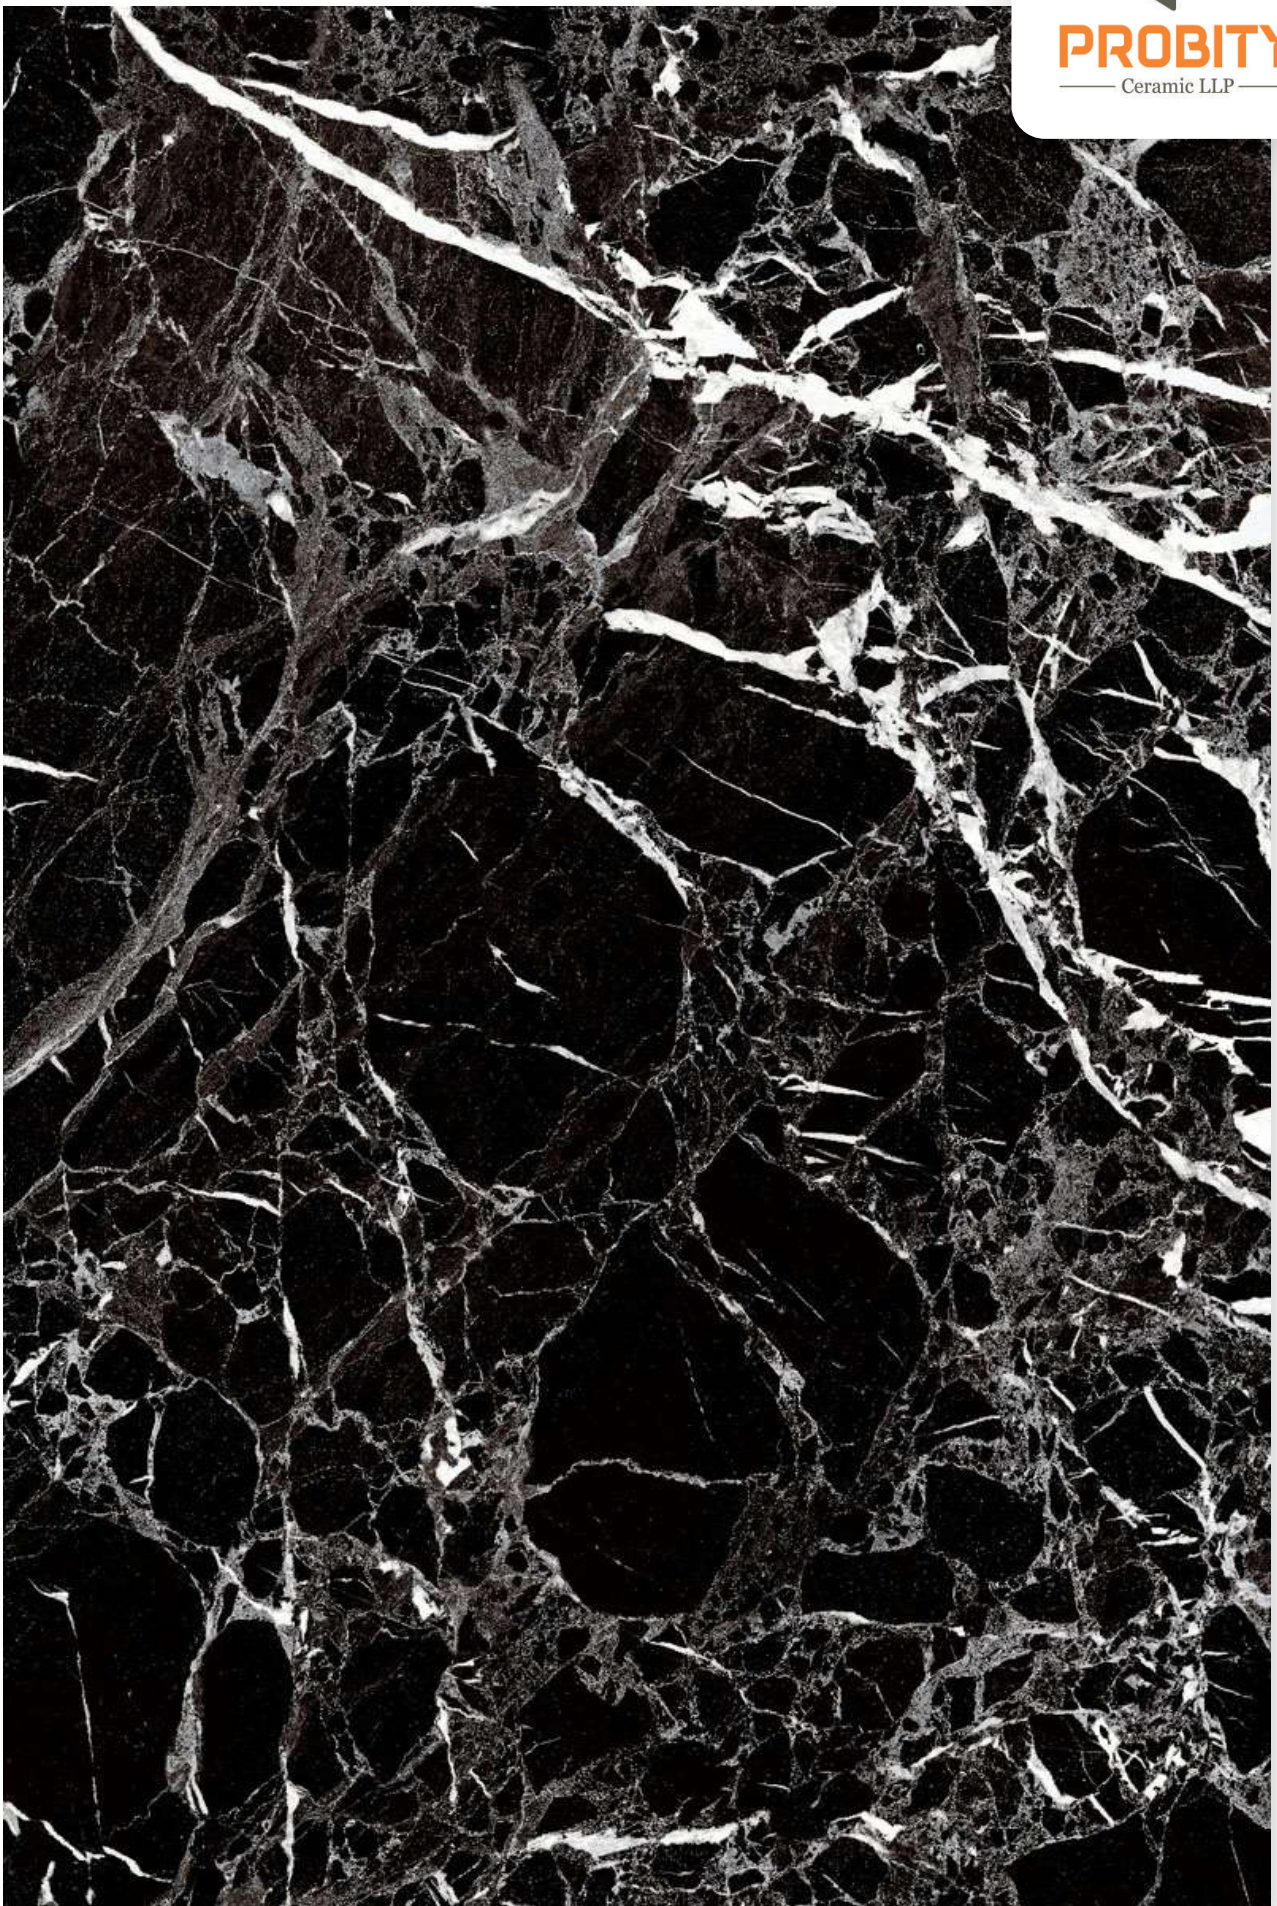

MARQUINA BLACK

SIZE
1200 X 1800 MM

FINISH
FULL DARK POLISHED

RANDOM
2