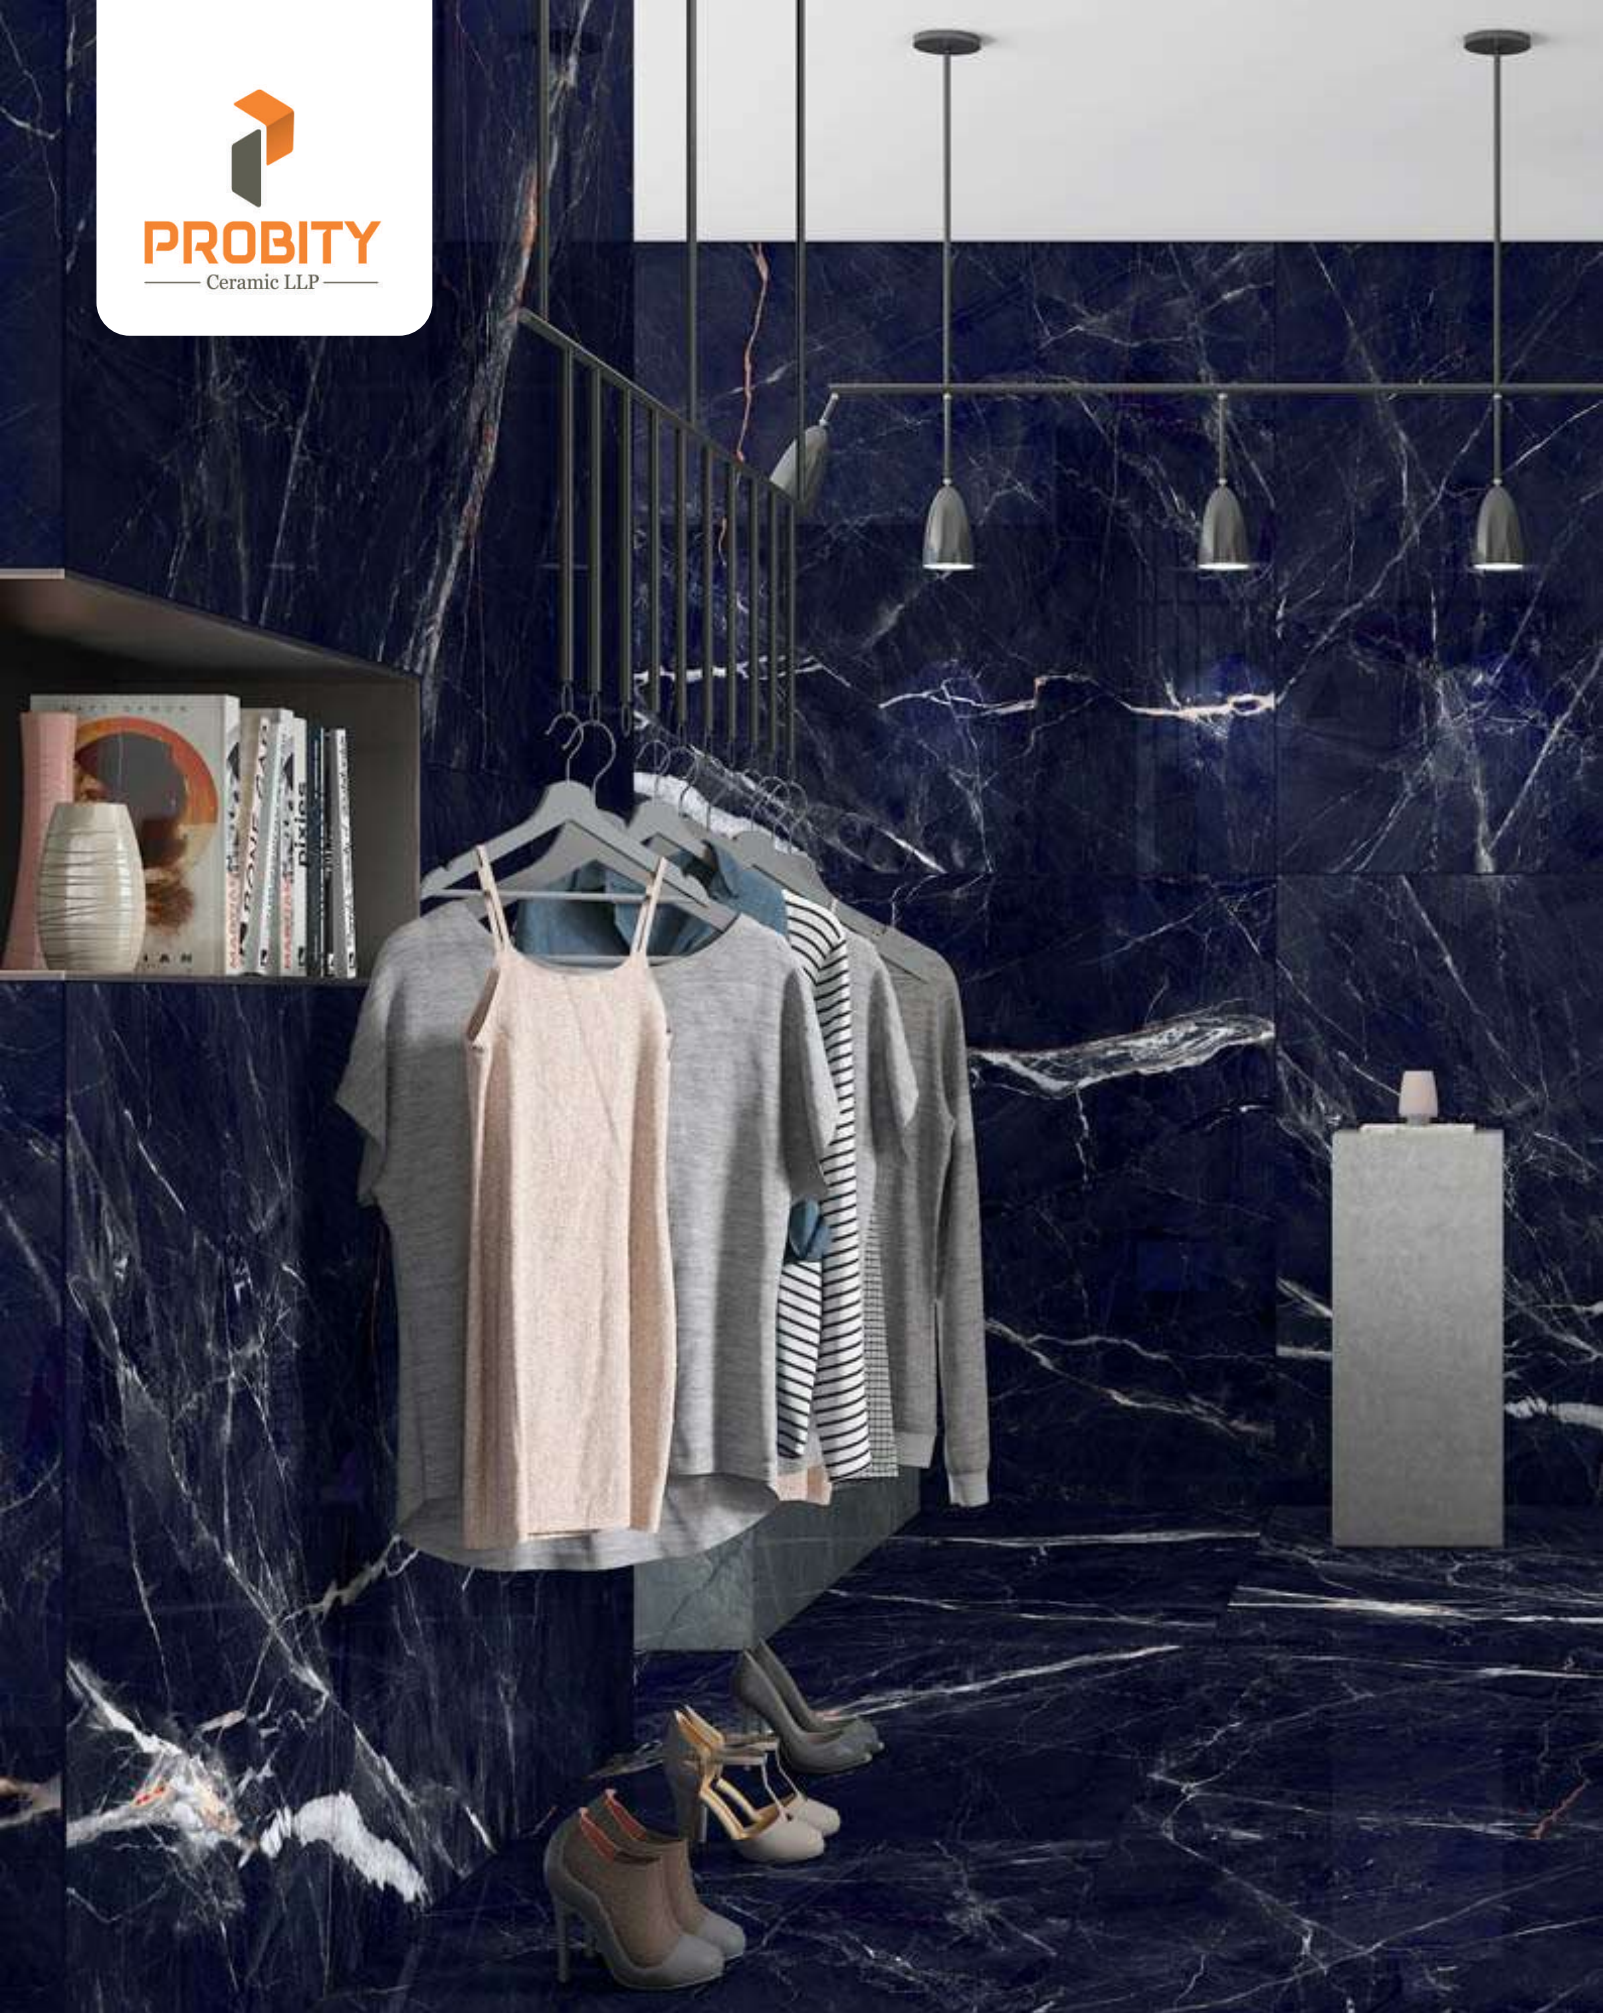

TESLA BLACK