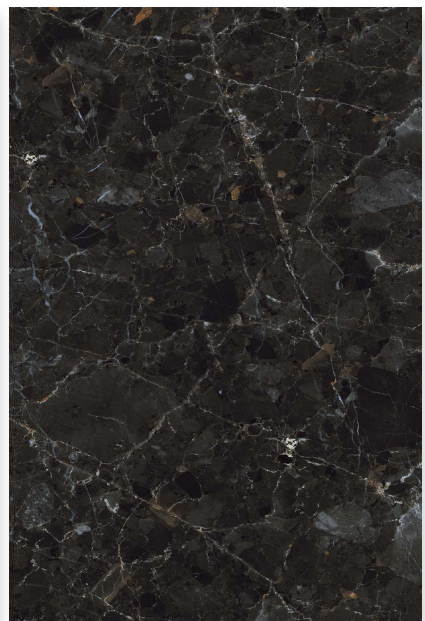

FOSTER BLACK

SIZE
1200 X 1800 MM

FINISH
FULL DARK POLISHED

RANDOM
3