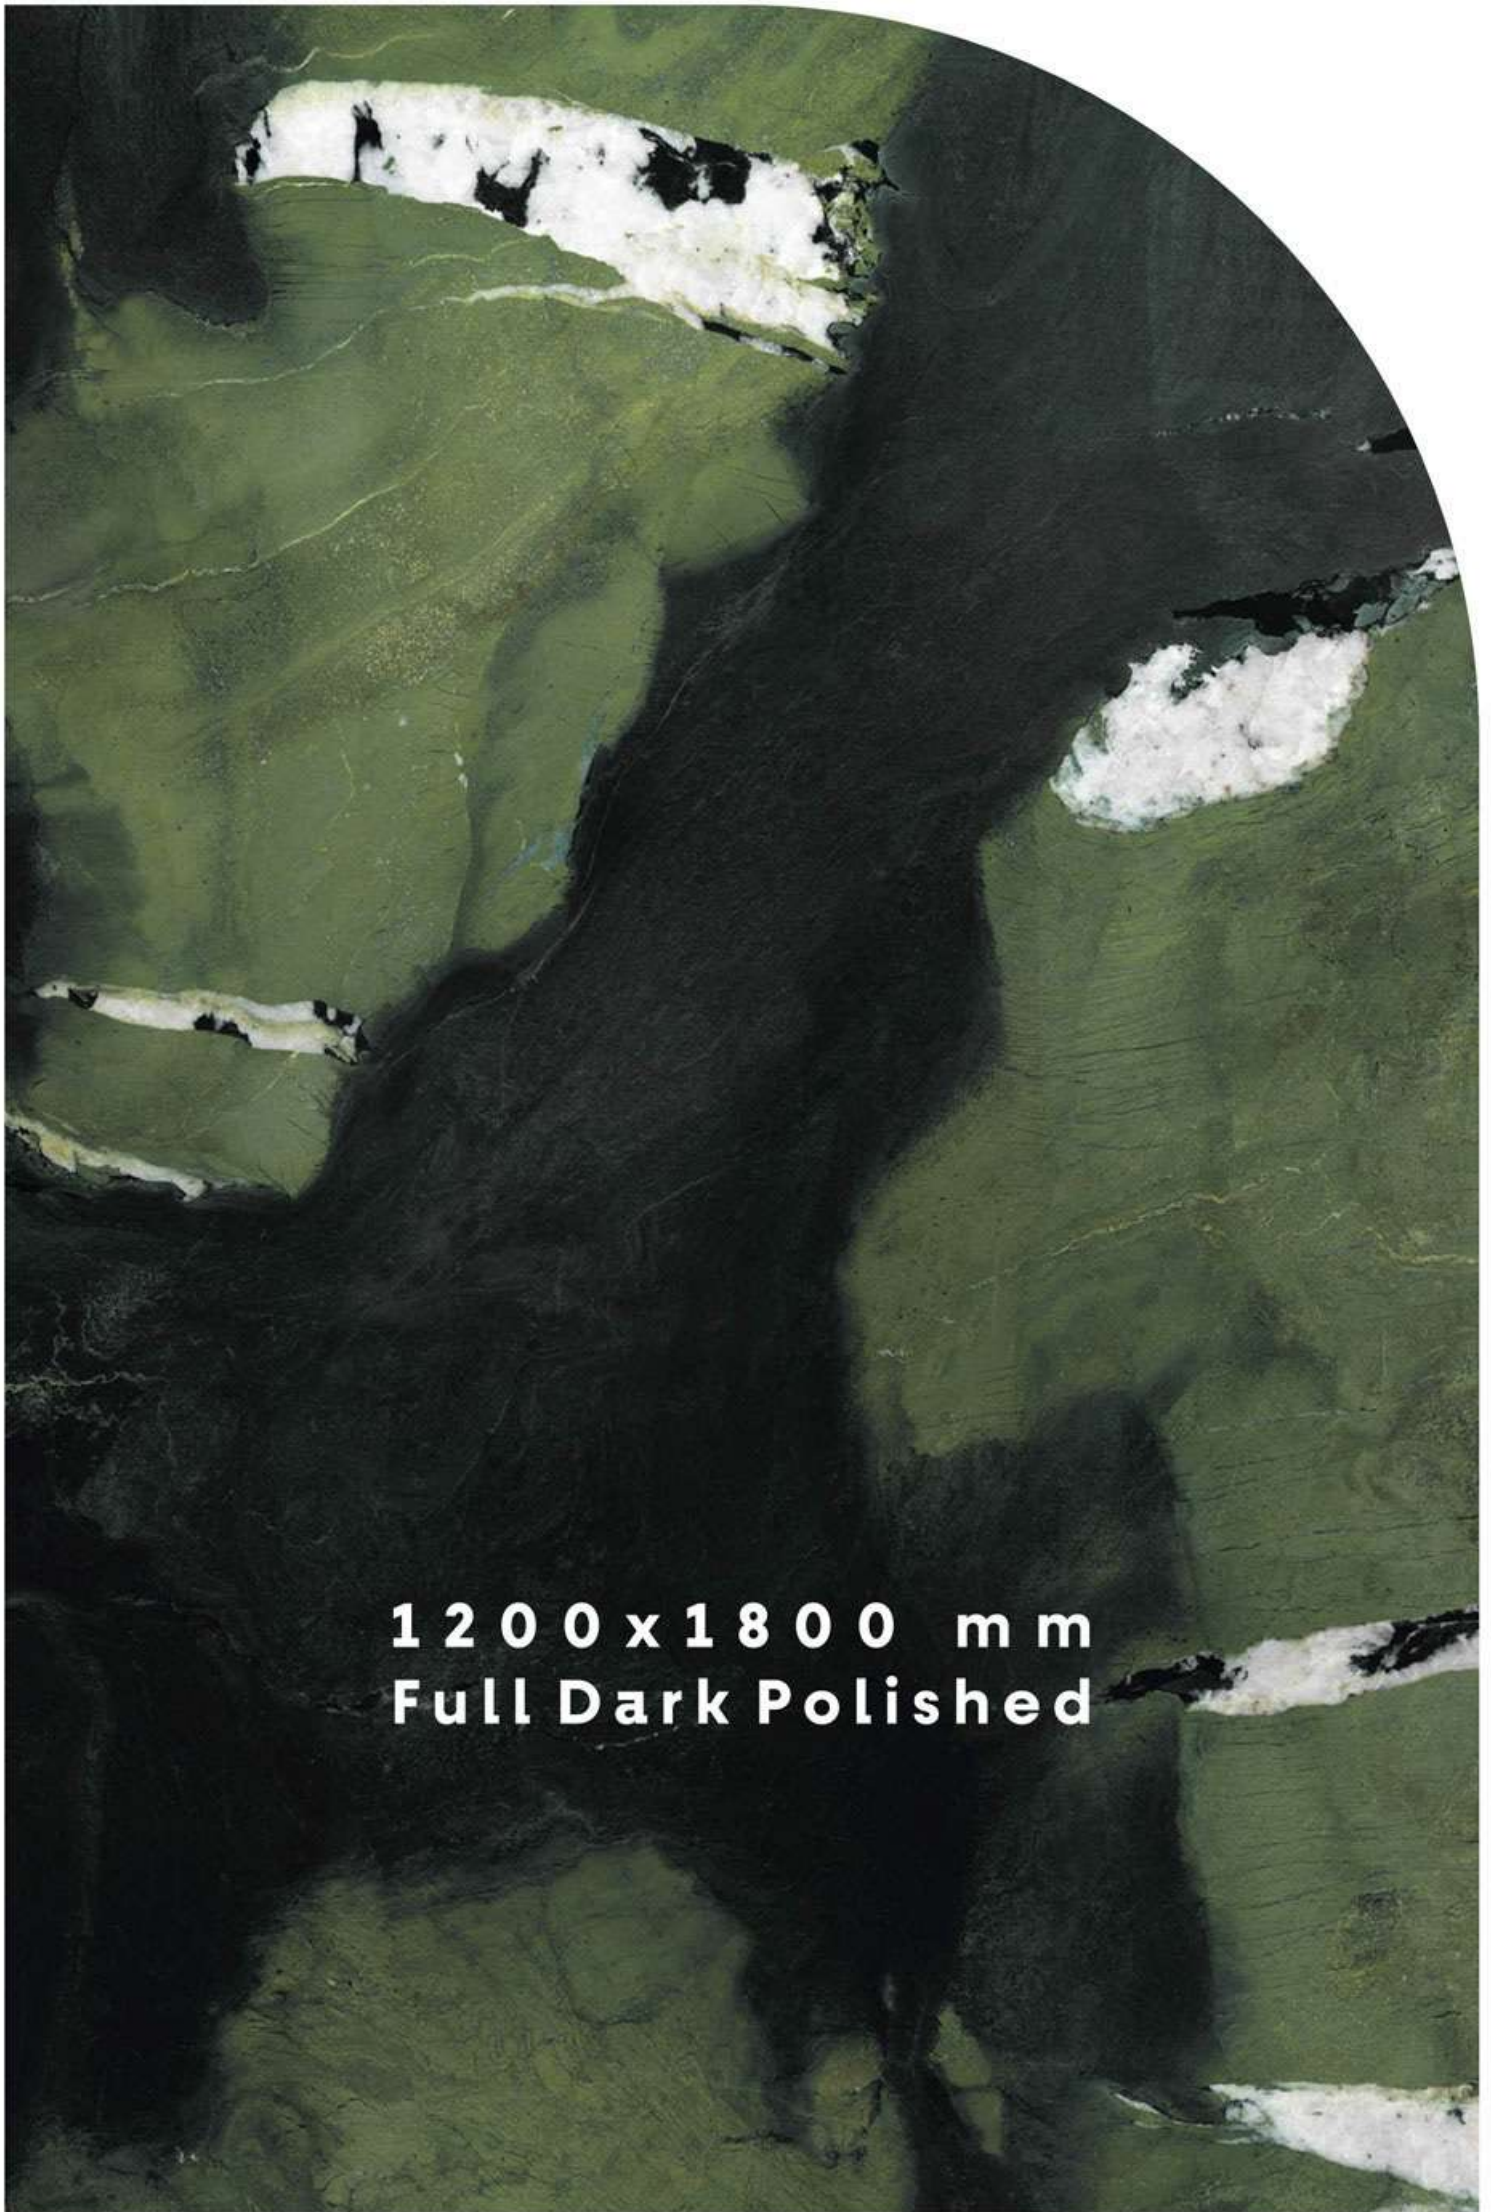

**Marvelously
and
finely put together**

**1200 x 1800 mm
Full Dark Polished**

Digital
Printing
Technology

Press
Technology

Polishing
Technology

Kiln
Technology

**The Perfect Format
with
The Perfect Technology**