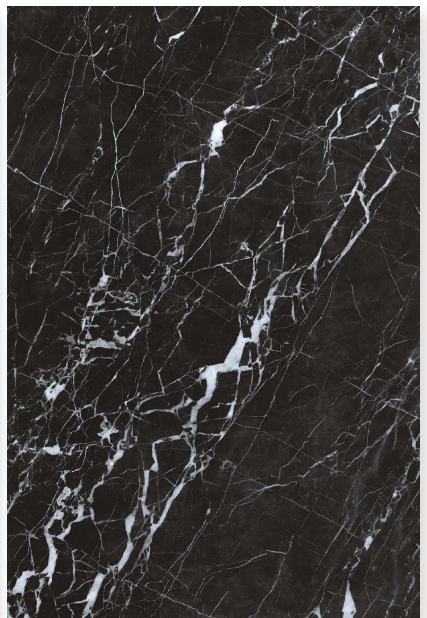

RENOIR BLACK

SIZE
1200 X 1800 MM

FINISH
FULL DARK POLISHED

RANDOM
3