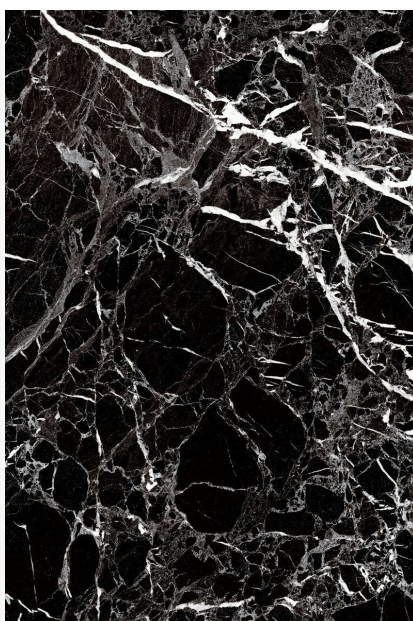

MARQUINA BLACK

SIZE
1200 X 1800 MM

FINISH
FULL DARK POLISHED

RANDOM
2