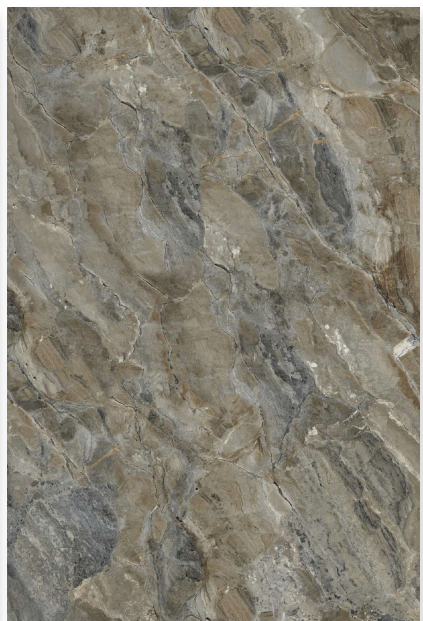

ARIANA BROWN

ARIANA BROWN

SIZE
1200 X 1800 MM

FINISH
DARK POLISHED

RANDOM
3

ARIANA GREY

ARIANA GREY

SIZE
1200 X 1800 MM