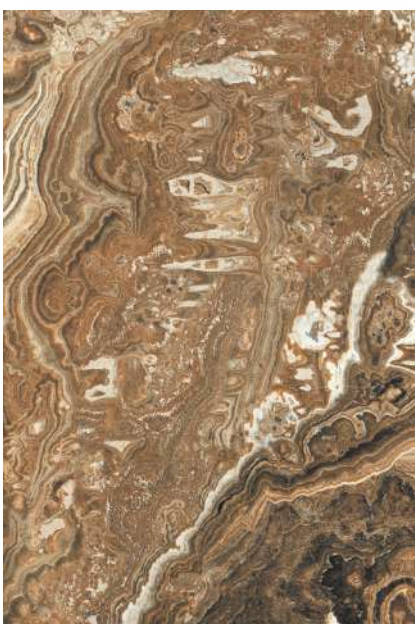

RANDOM
3

TEMPTATION BROWN

TEMPTATION BROWN

SIZE
1200 X 1800 MM

FINISH
DARK POLISHED

RANDOM
3

VENIRA BROWN (BOOKMATCH)

VENIRA BROWN (BOOKMATCH)

SIZE
1200 X 1800 MM

FINISH
DARK POLISHED

RANDOM
2

VINTAGE BROWN

VINTAGE BROWN

SIZE
1200 X 1800 MM

FINISH
DARK POLISHED

RANDOM
3