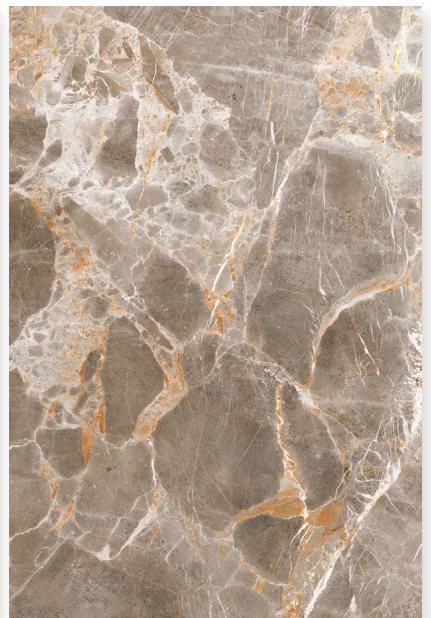

ARIANA BROWN

ARIANA BROWN

SIZE
1200 X 1800 MM

FINISH
DARK POLISHED

RANDOM
3

ARIANA GREY

ARIANA GREY

SIZE
1200 X 1800 MM