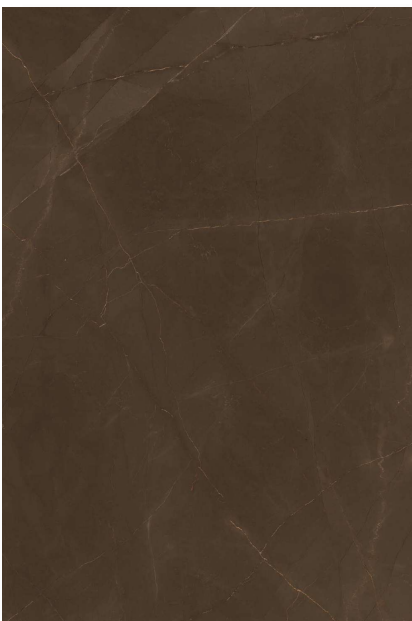

ARMANI BROWN

SIZE
1200 X 1800 MM

FINISH
DARK POLISHED

RANDOM
3