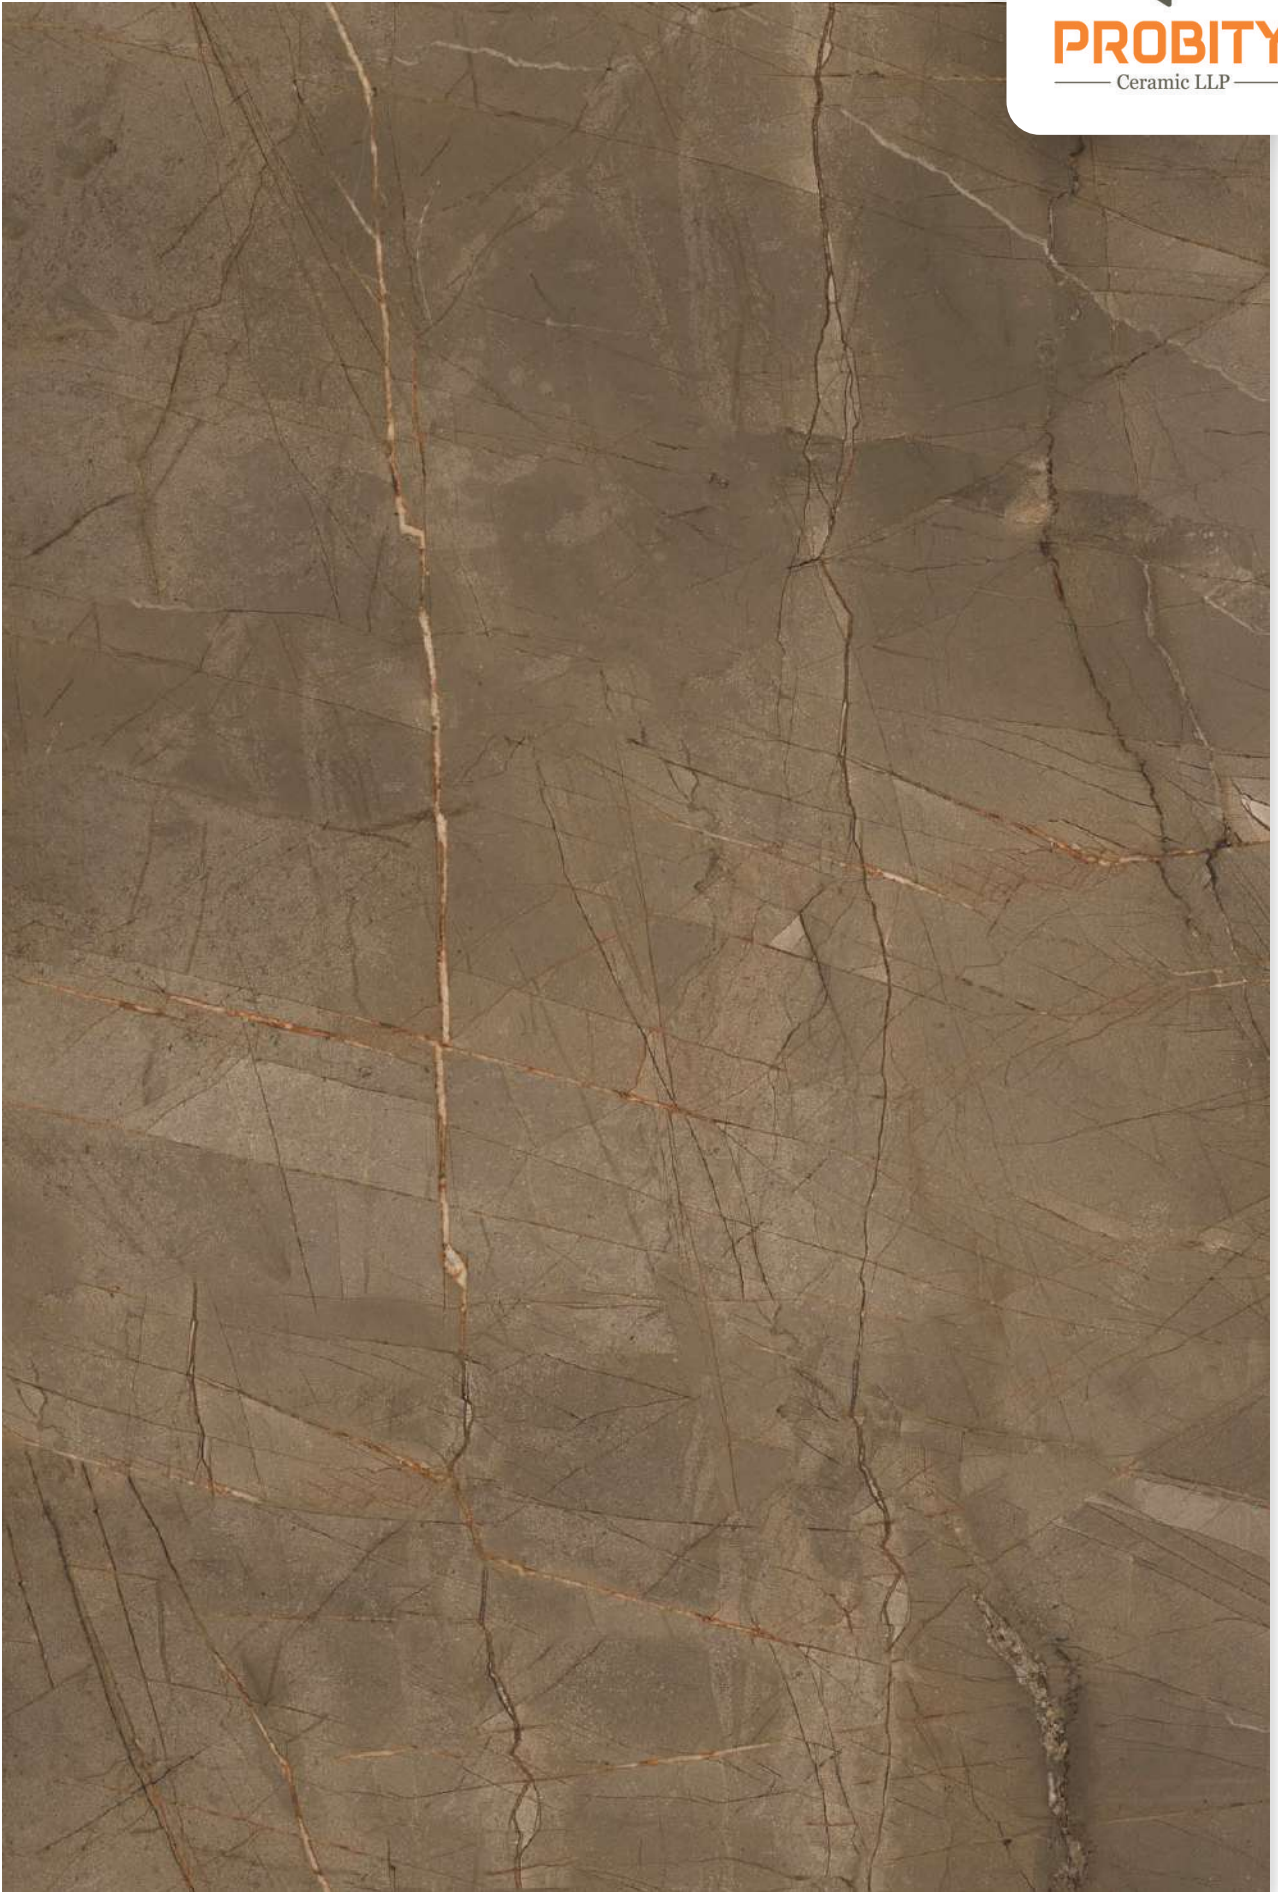

TEMPTATION BROWN

SIZE
1200 X 1800 MM

FINISH
DARK POLISHED

RANDOM
3