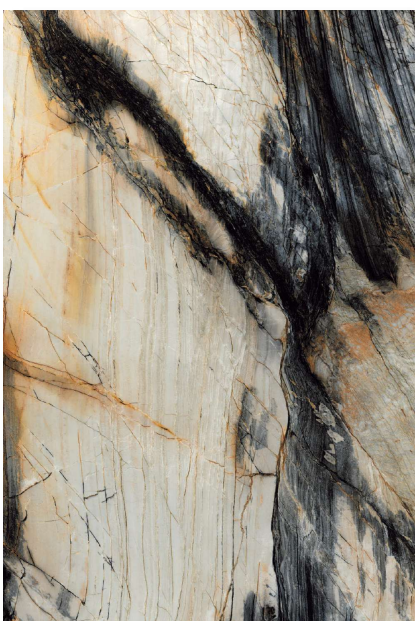

MISTERO NATURAL

SIZE
1200 X 1800 MM

FINISH
DARK POLISHED

RANDOM
3