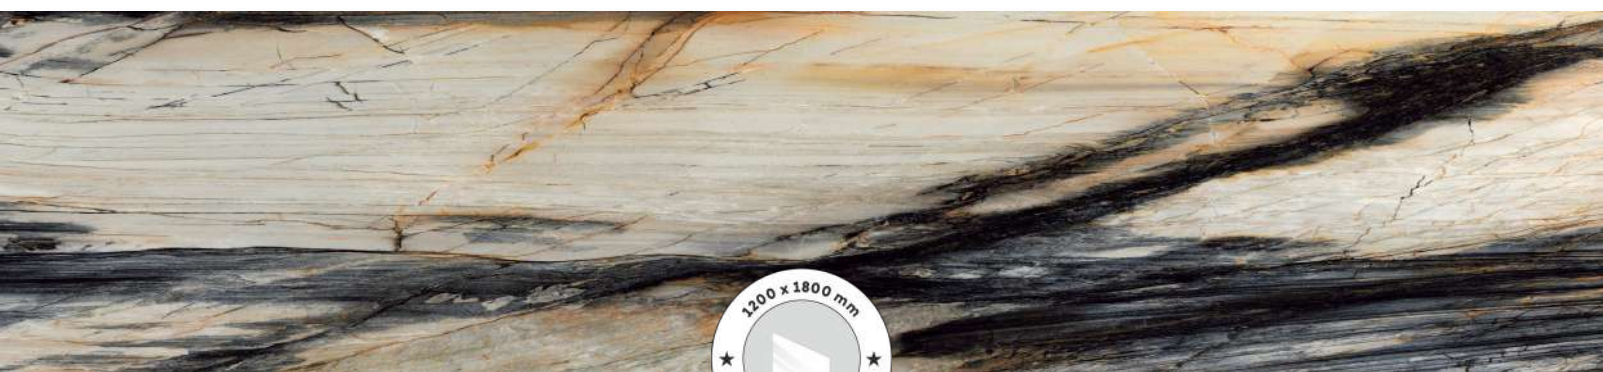

RANDOM
3

BROKEN SIATE

BROKEN SIATE

SIZE
1200 X 1800 MM

FINISH
DARK POLISHED

RANDOM
3

MISTERO NATURAL

MISTERO NATURAL