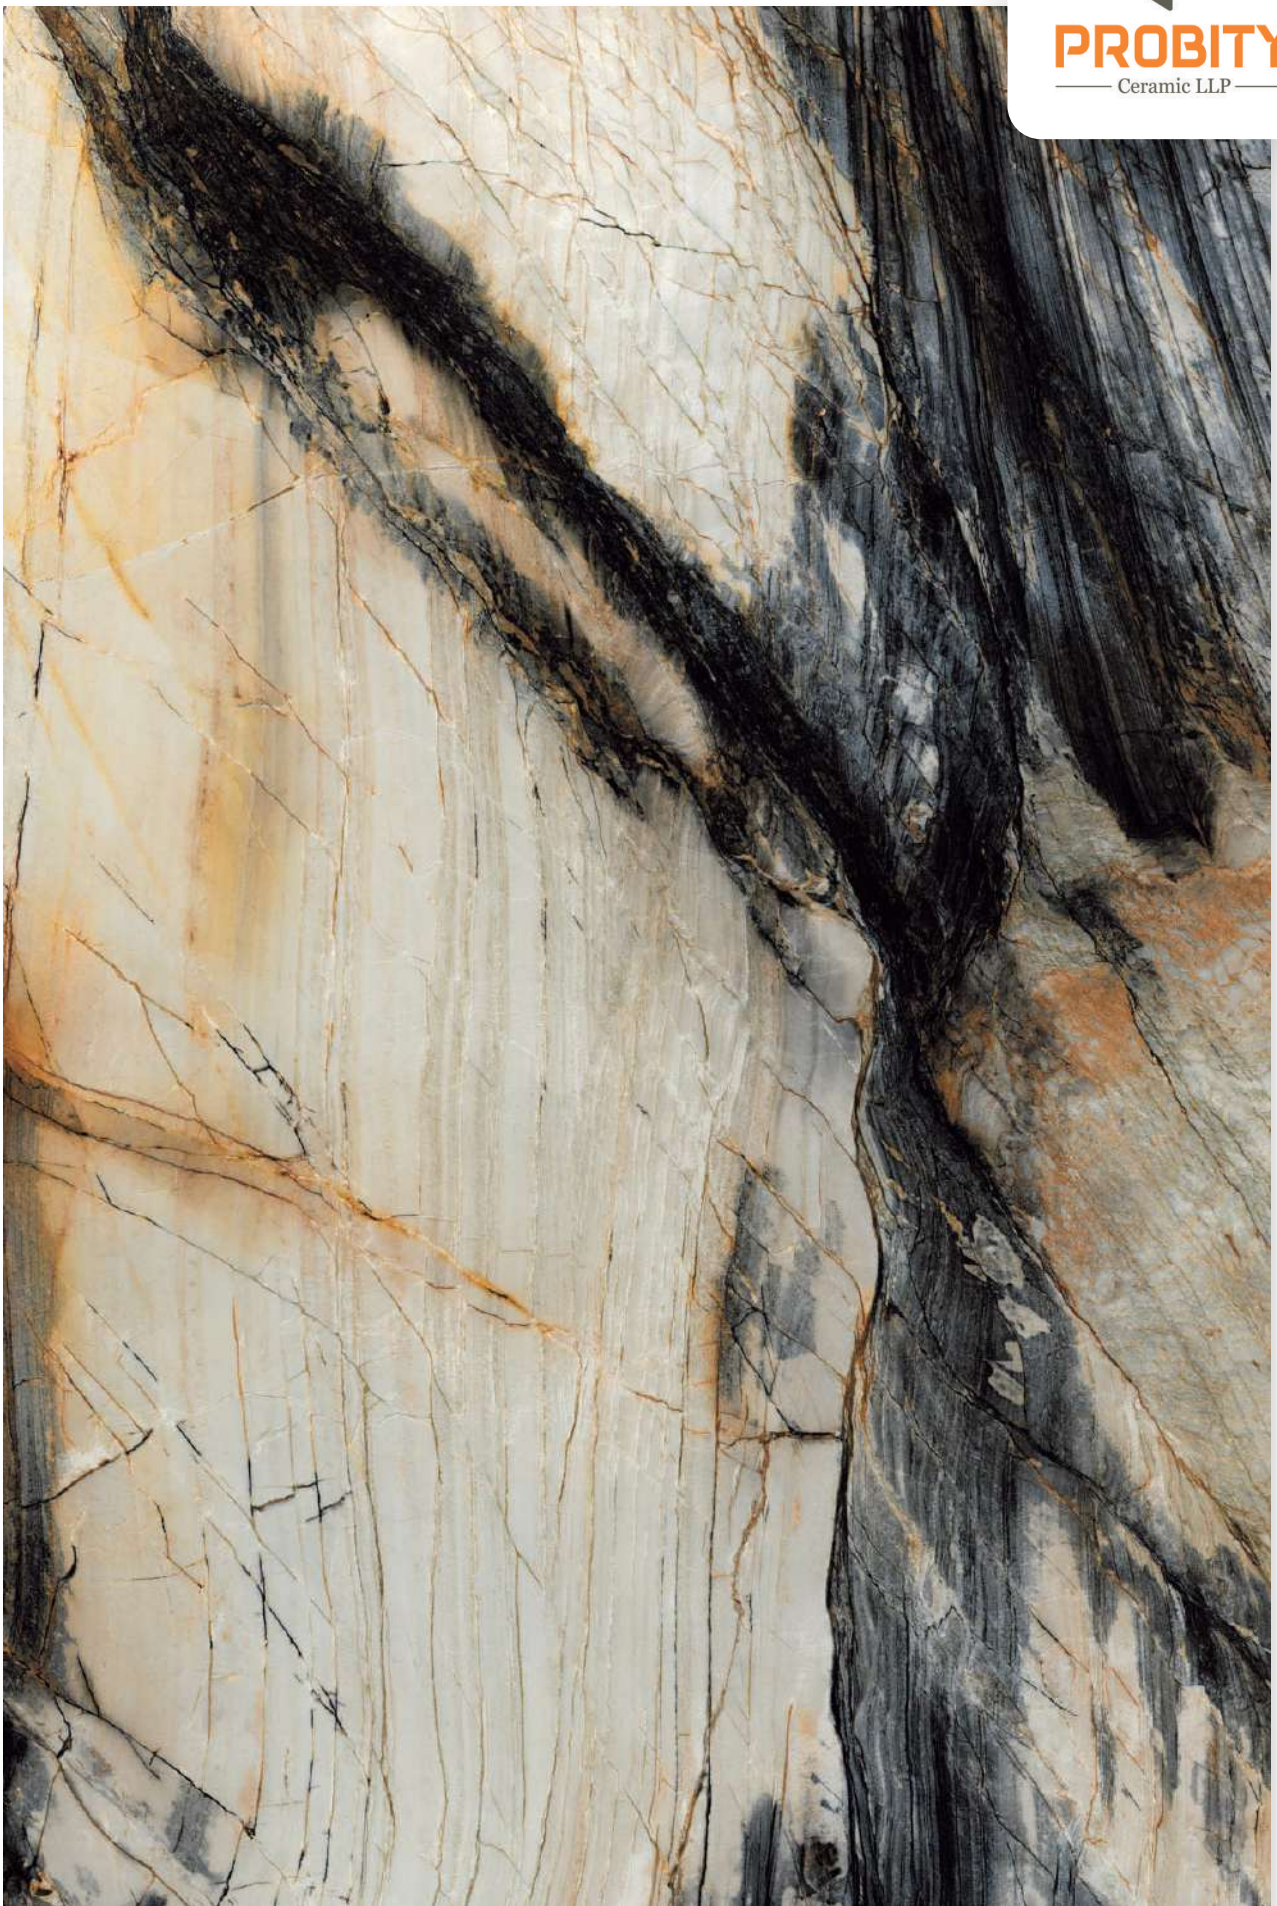

RANDOM
3

BROKEN SIATE

BROKEN SIATE

SIZE
1200 X 1800 MM

FINISH
DARK POLISHED

RANDOM
3

MISTERO NATURAL

MISTERO NATURAL