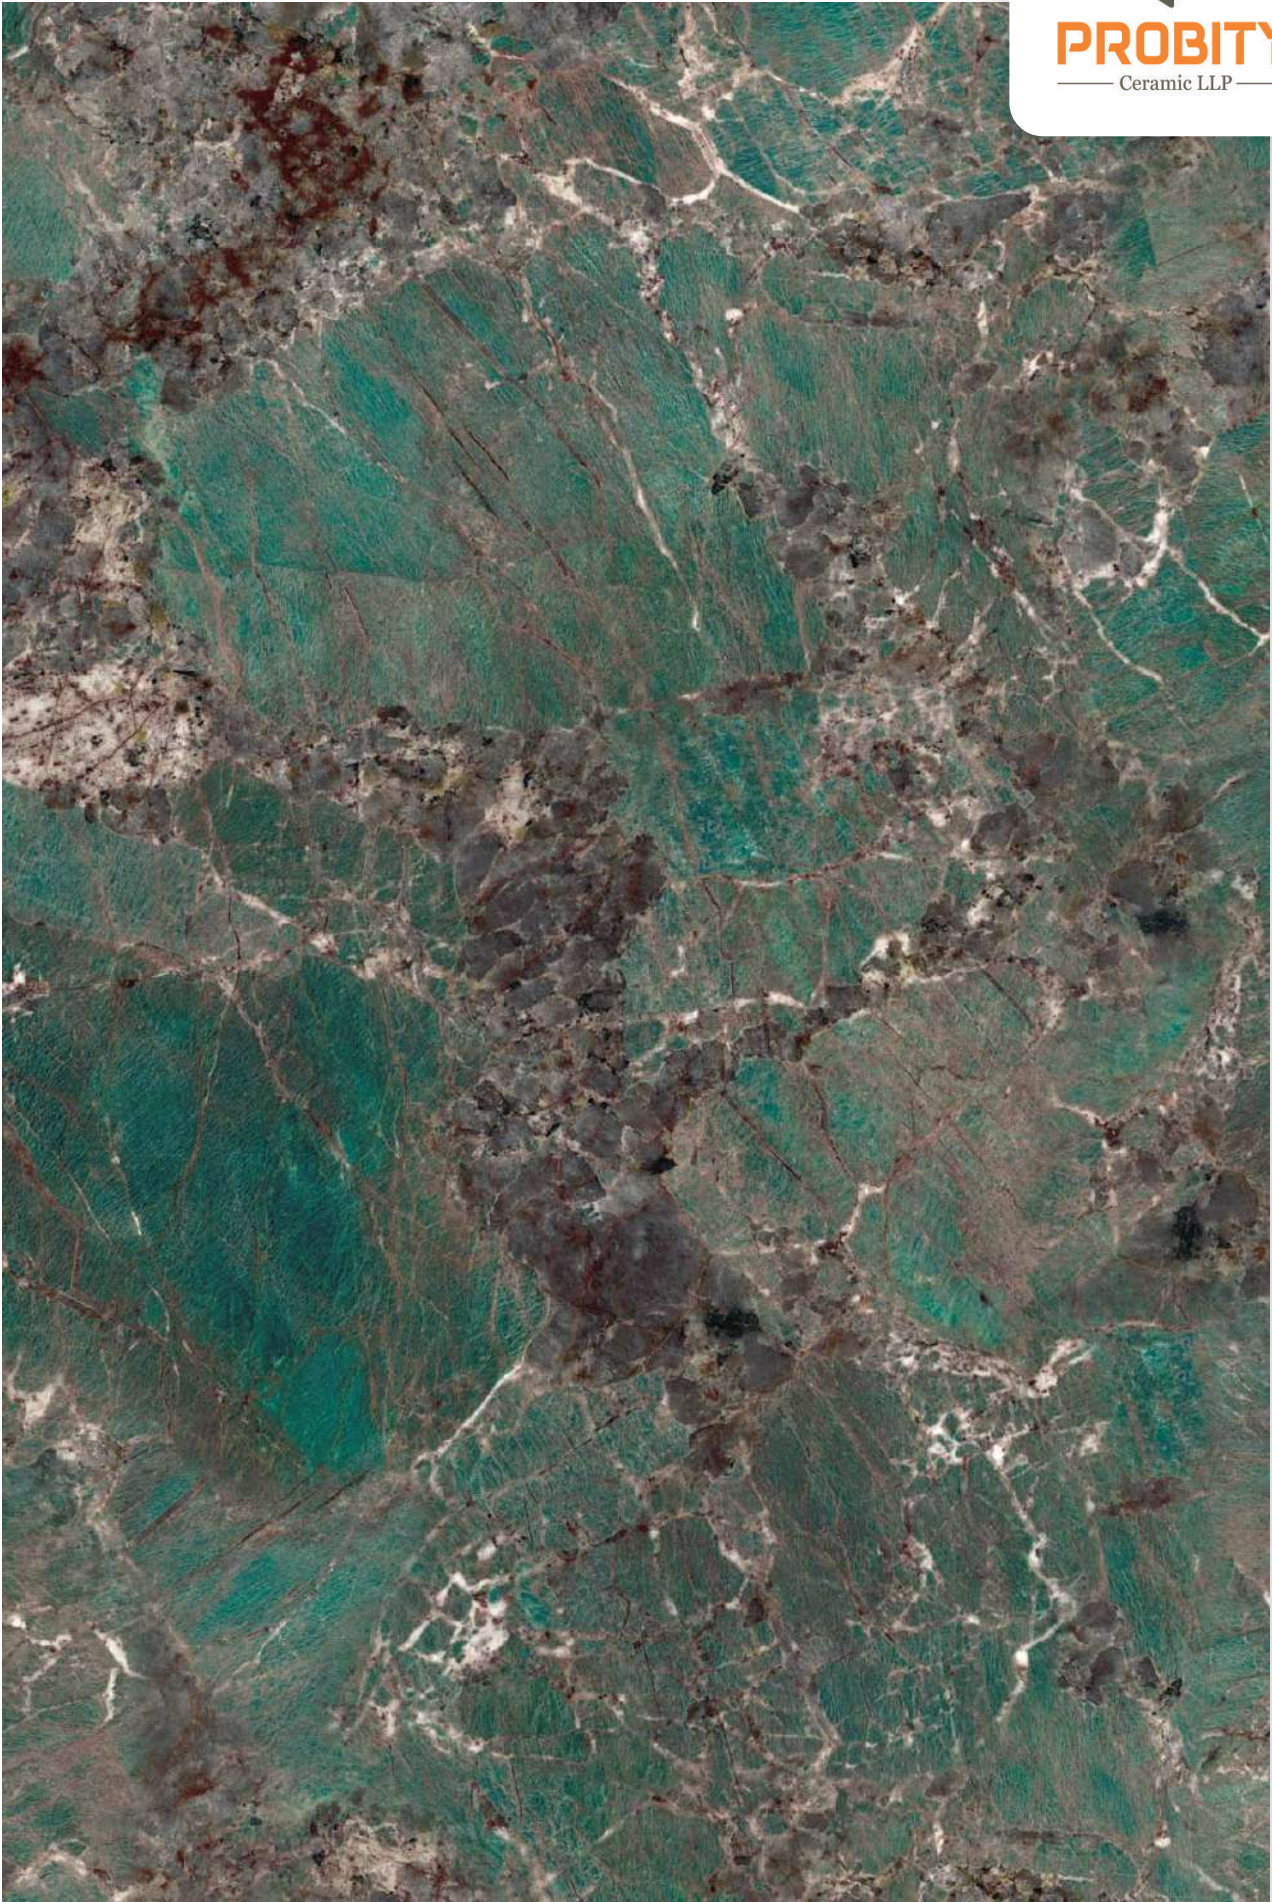

ALMOND GREEN

ALMOND GREEN

SIZE
1200 X 1800 MM

FINISH
DARK POLISHED

RANDOM
3

PROBITY
— Ceramic LLP —

AMAZONITE

AMAZONITE