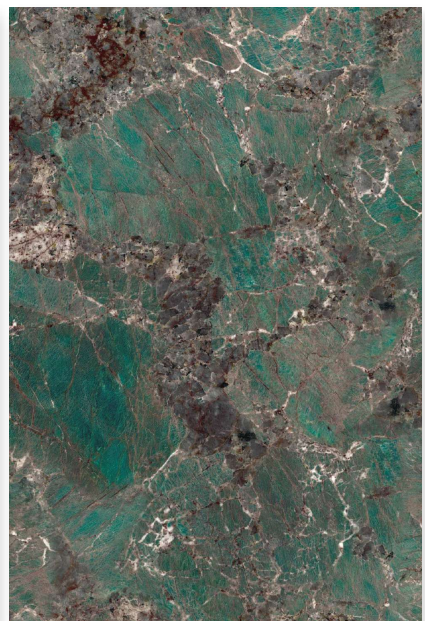

AMAZONITE

SIZE
1200 X 1800 MM

FINISH
DARK POLISHED

RANDOM
3