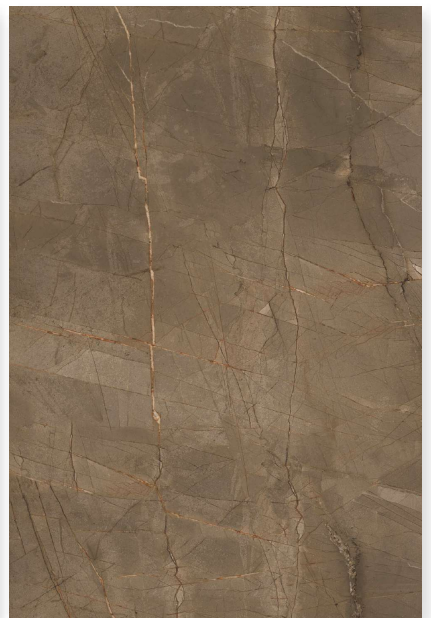

RANDOM
3

TEMPTATION BROWN

TEMPTATION BROWN

SIZE
1200 X 1800 MM

FINISH
DARK POLISHED

RANDOM
3

VENIRA BROWN (BOOKMATCH)

VENIRA BROWN (BOOKMATCH)