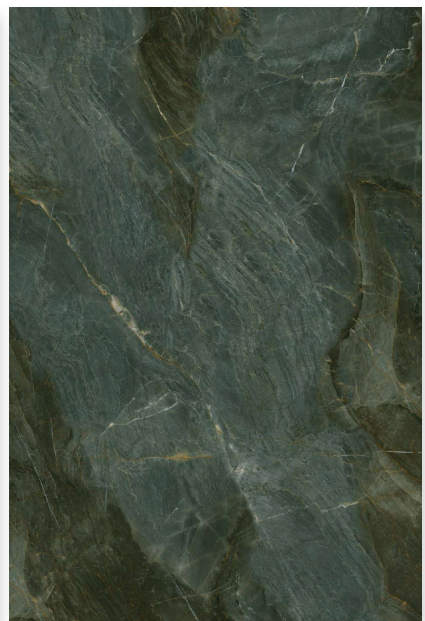

ALMOND GREEN

ALMOND GREEN

SIZE
1200 X 1800 MM

FINISH
DARK POLISHED

RANDOM
3

PROBITY
— Ceramic LLP —

AMAZONITE

AMAZONITE