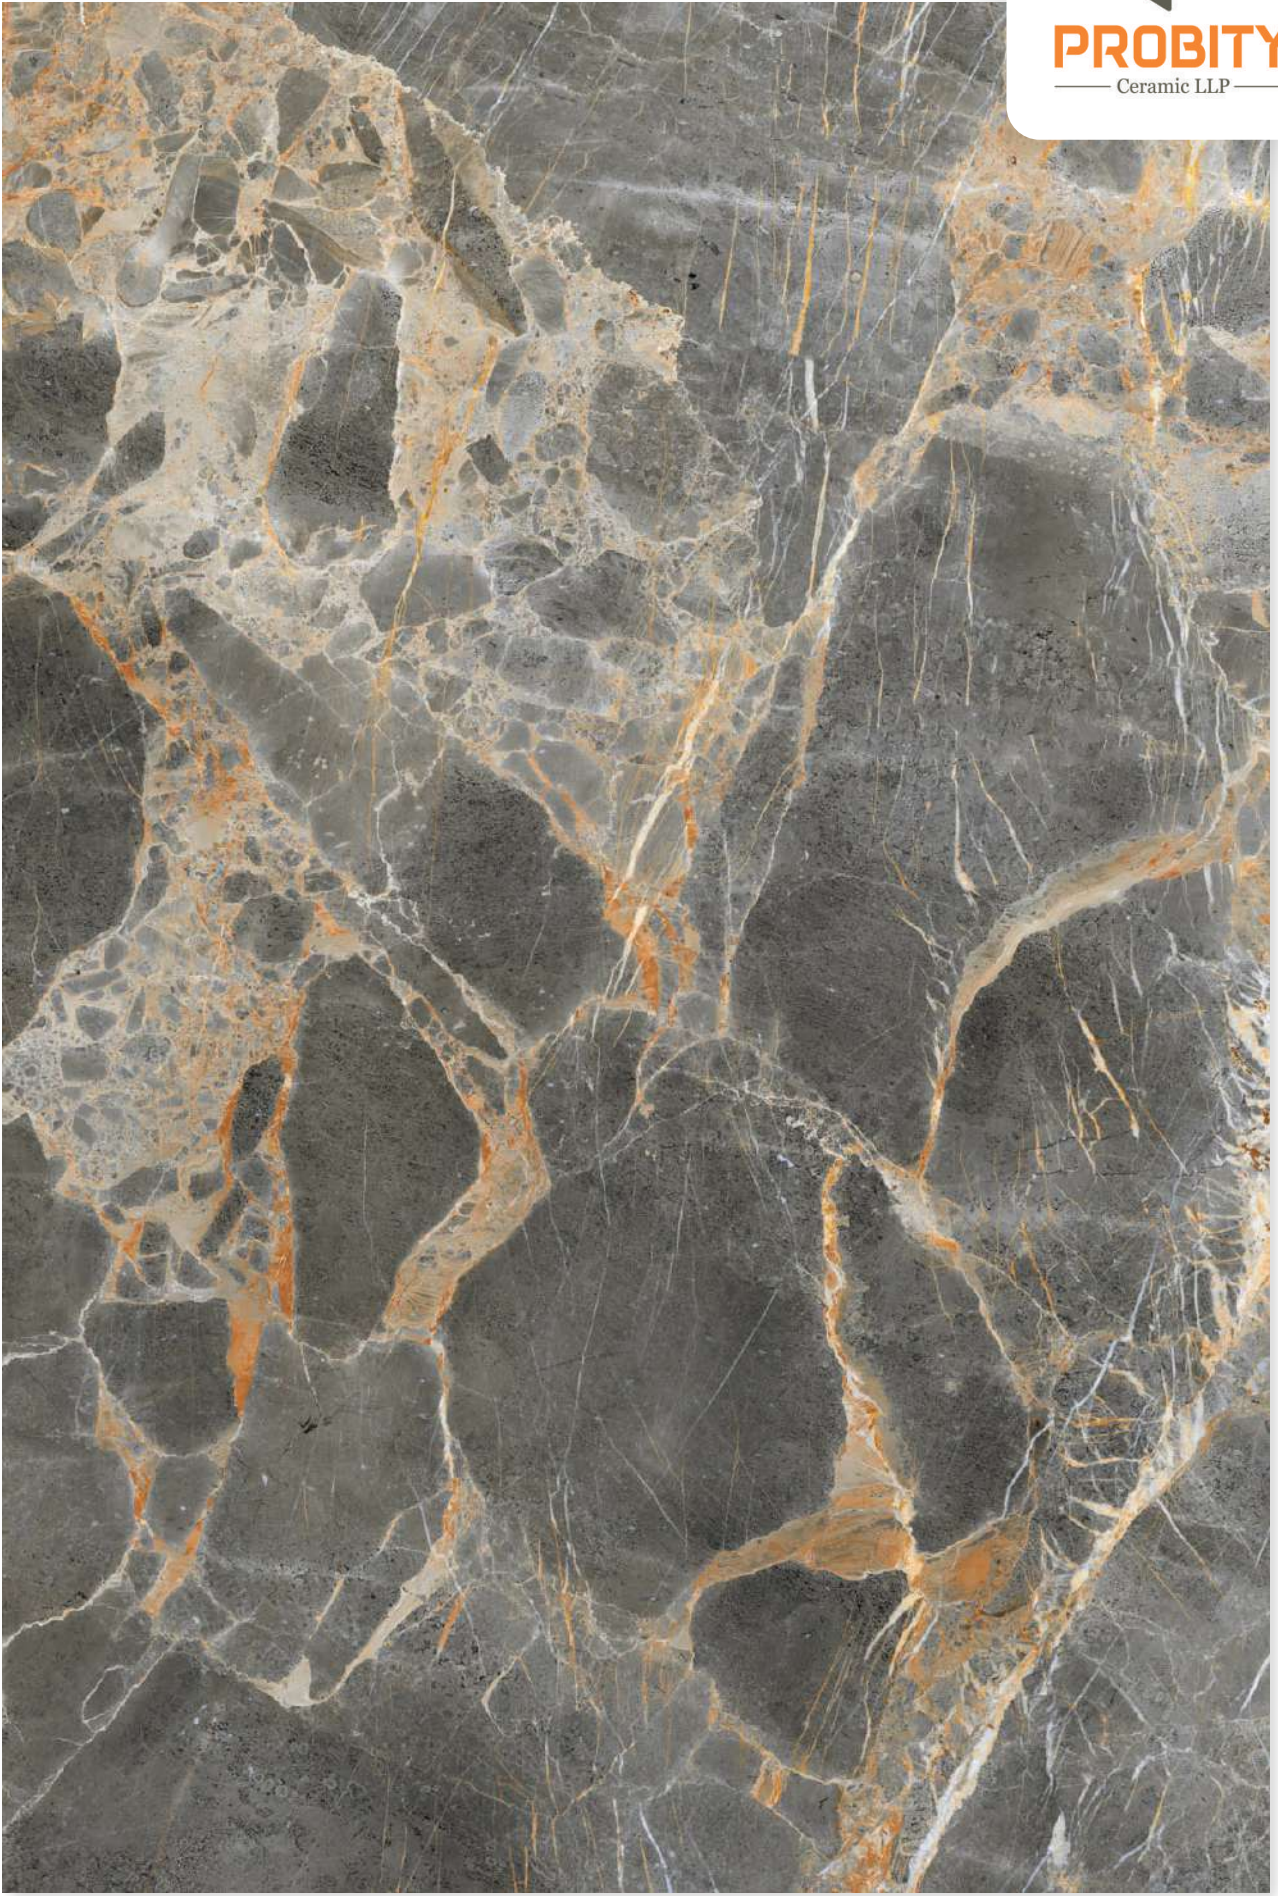

ARIANA BROWN

ARIANA BROWN

SIZE
1200 X 1800 MM

FINISH
DARK POLISHED

RANDOM
3

ARIANA GREY

ARIANA GREY

SIZE
1200 X 1800 MM