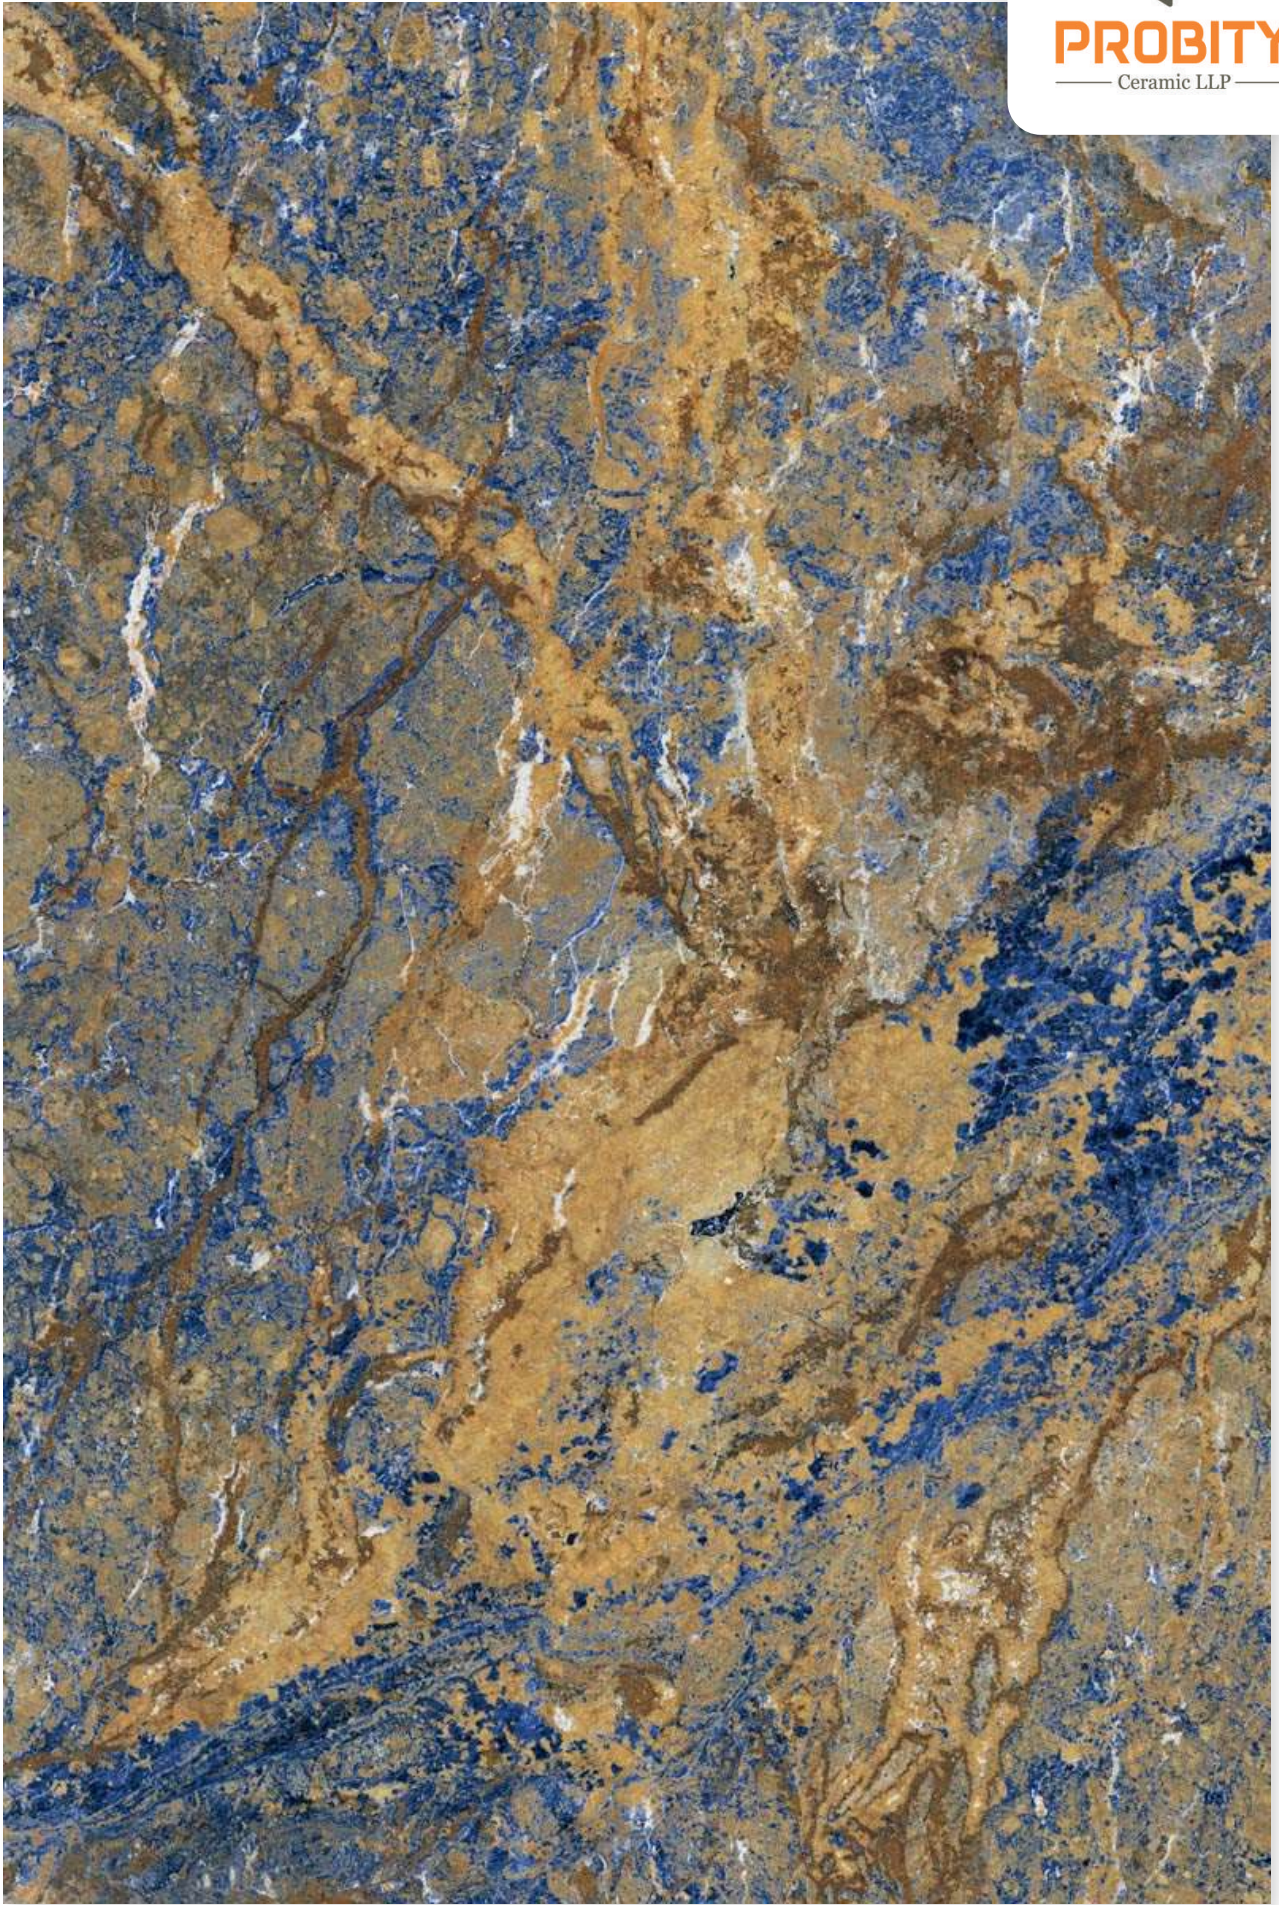

ARMANI TAUPE

SIZE
1200 X 1800 MM

FINISH
DARK POLISHED

RANDOM
3

AXIX BLUE

AXIX BLUE

SIZE
1200 X 1800 MM

FINISH
DARK POLISHED