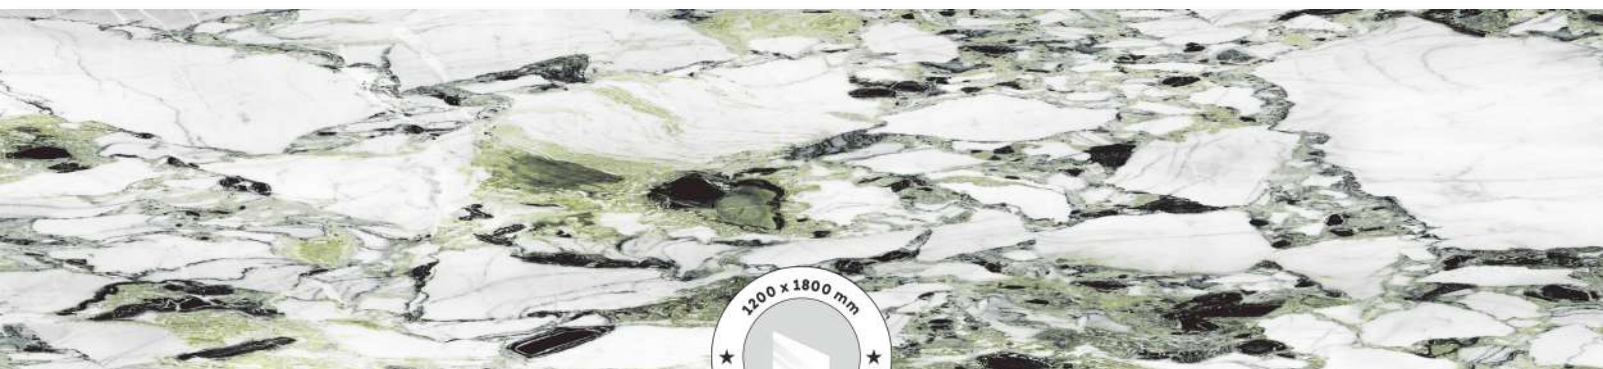

STATUARIO MACCHIA

SIZE
1200 X 1800 MM

FINISH
DARK POLISHED

RANDOM
3

STONEX GREEN

STONEX GREEN

SIZE
1200 X 1800 MM

FINISH
DARK POLISHED