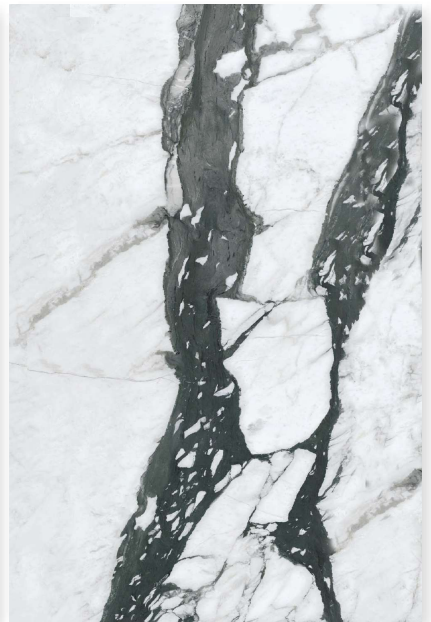

FINISH
DARK POLISHED

RANDOM
3

STATUARIO

STATUARIO

SIZE
1200 X 1800 MM

FINISH
DARK POLISHED

RANDOM
3

STATUARIO MACCHIA