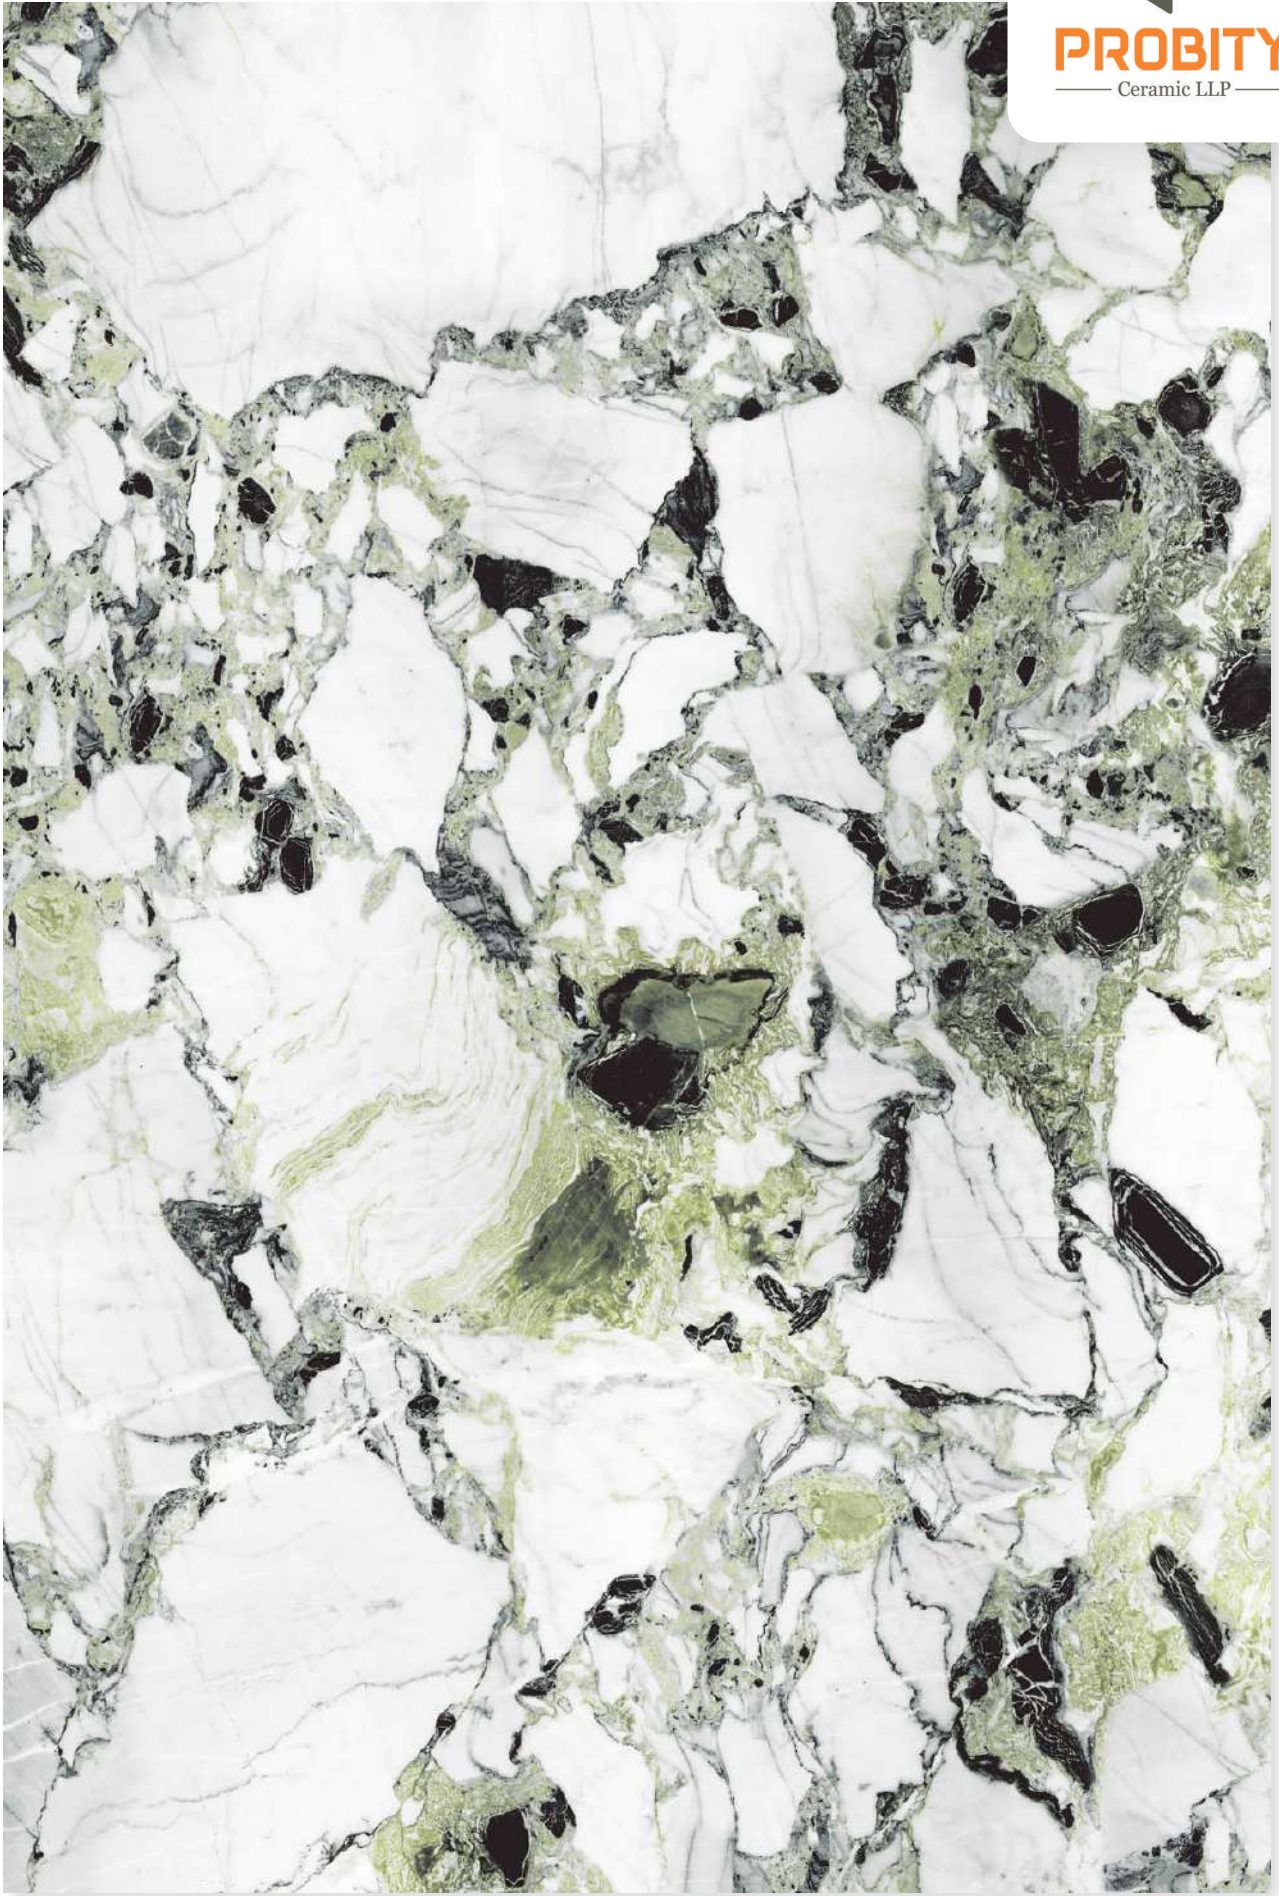

STATUARIO MACCHIA

SIZE
1200 X 1800 MM

FINISH
DARK POLISHED

RANDOM
3

STONEX GREEN

STONEX GREEN

SIZE
1200 X 1800 MM

FINISH
DARK POLISHED